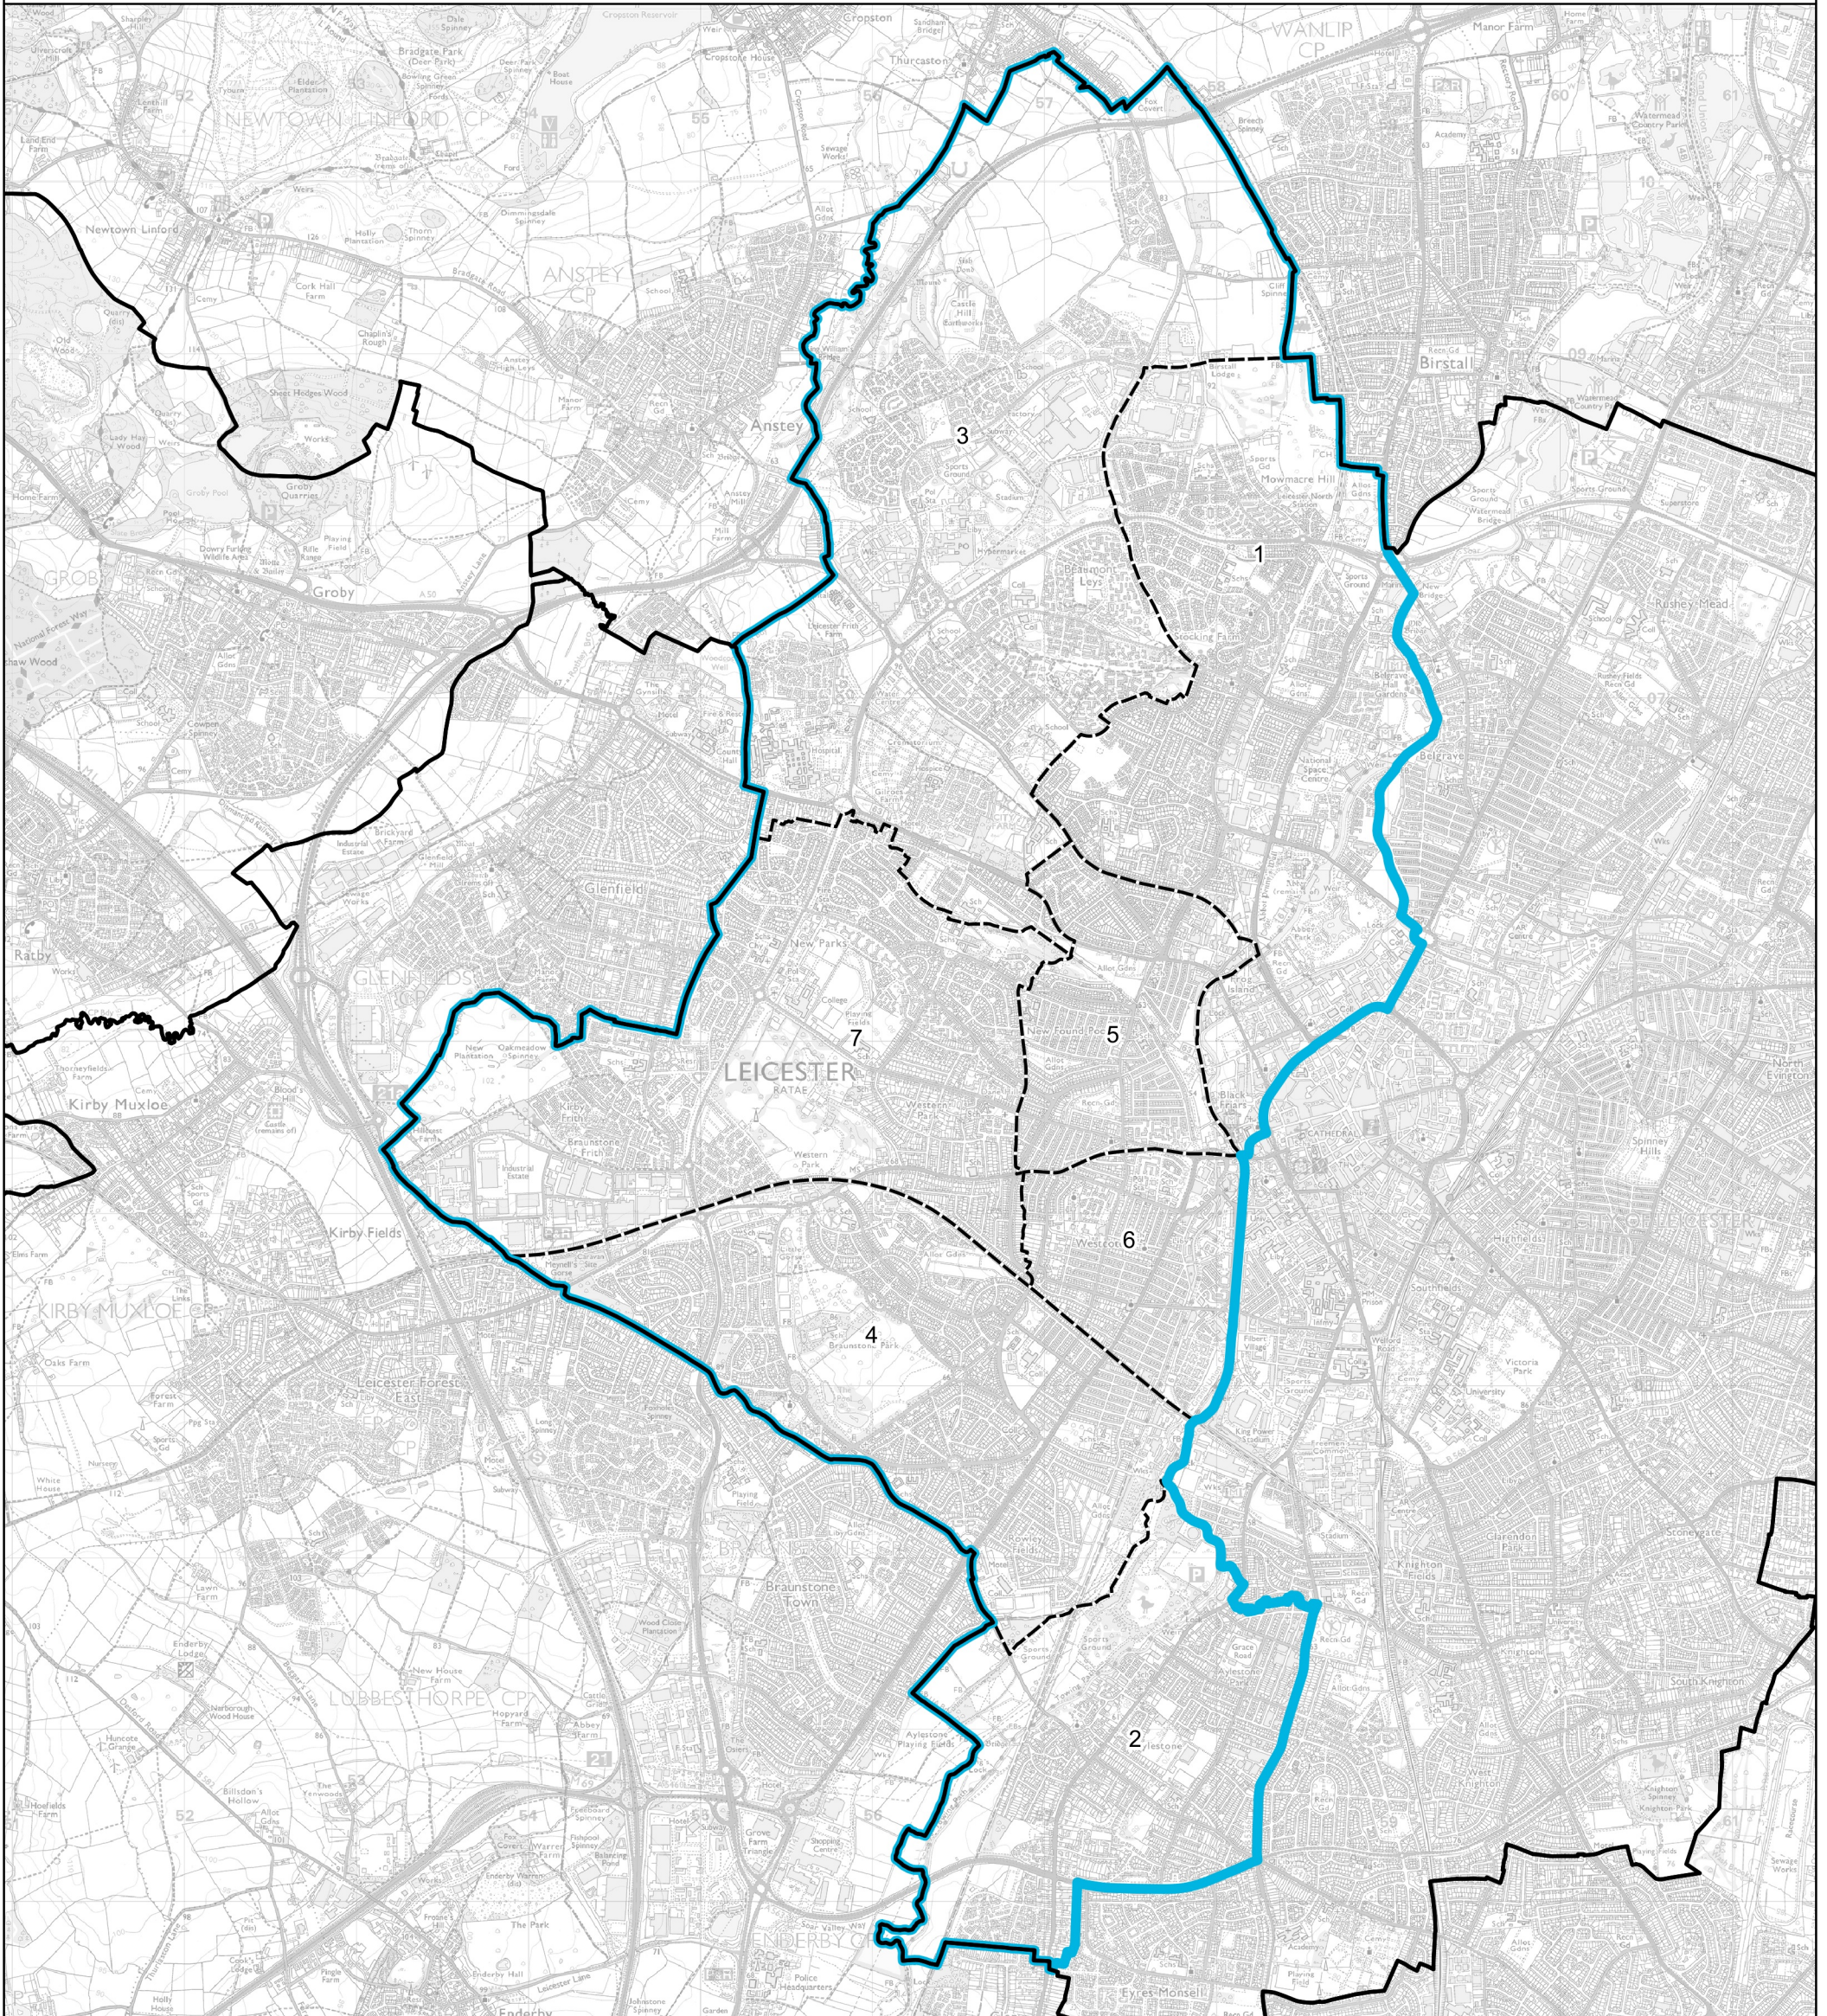

Boundary Commission for England - Revised Proposals for the East Midlands Region

Leicester West Borough Constituency - Electorate 72,848

- Wards:
- 1 Abbey
 - 2 Aylestone
 - 3 Beaumont Leys
 - 4 Braunstone Park & Rowley Fields
 - 5 Fosse
 - 6 Westcotes
 - 7 Western

Leicester West Borough Constituency