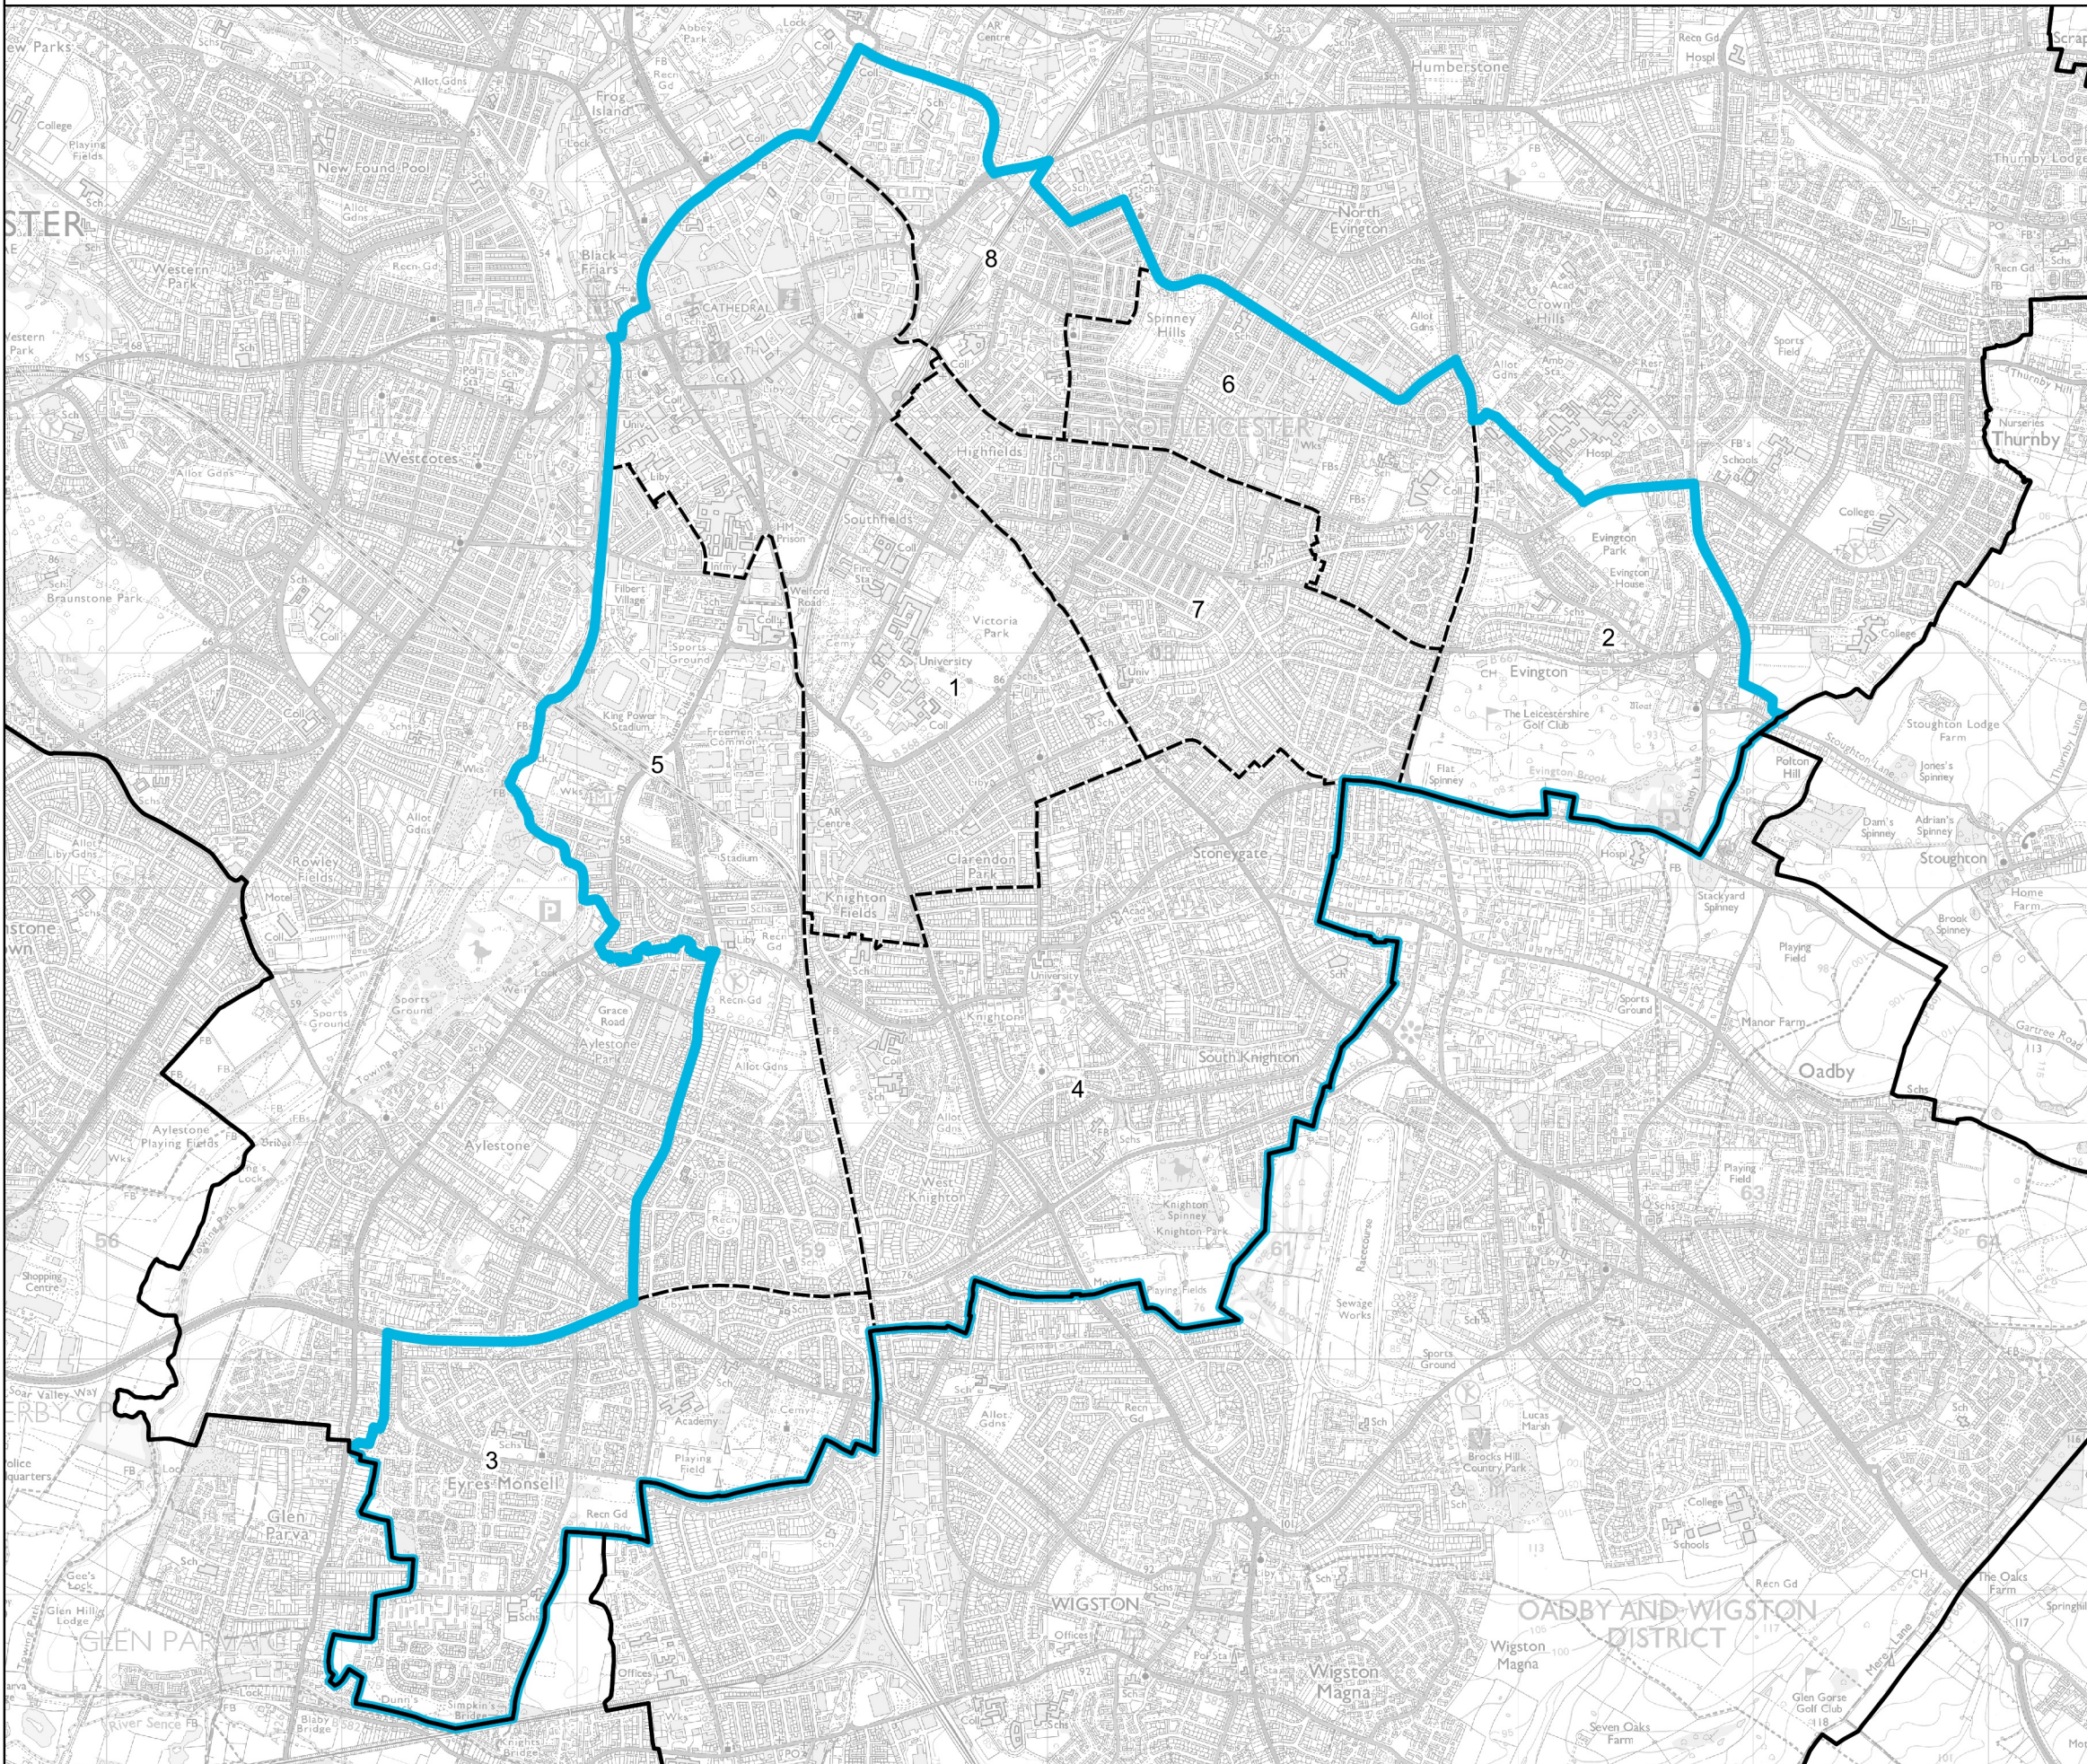

Boundary Commission for England - Revised Proposals for the East Midlands Region

Leicester South Borough Constituency - **Electorate 71,007**

Wards:

- 1 Castle
- 2 Evington (Part)
- 3 Eyres Monsell
- 4 Knighton
- 5 Saffron
- 6 Spinney Hills
- 7 Stonegate
- 8 Wycliffe

-  Constituency
-  Local Authorities
-  Wards

0 0.4 0.8 km

© Crown copyright and database rights 2022 OS 100018289. You are permitted to use this data solely to enable you to respond to, or interact with, the organisation that provided you with the data. You are not permitted to copy, sub-licence, distribute or sell any of this data to third parties in any form. Third party rights to enforce the terms of this licence shall be reserved to OS.

Leicester South Borough Constituency