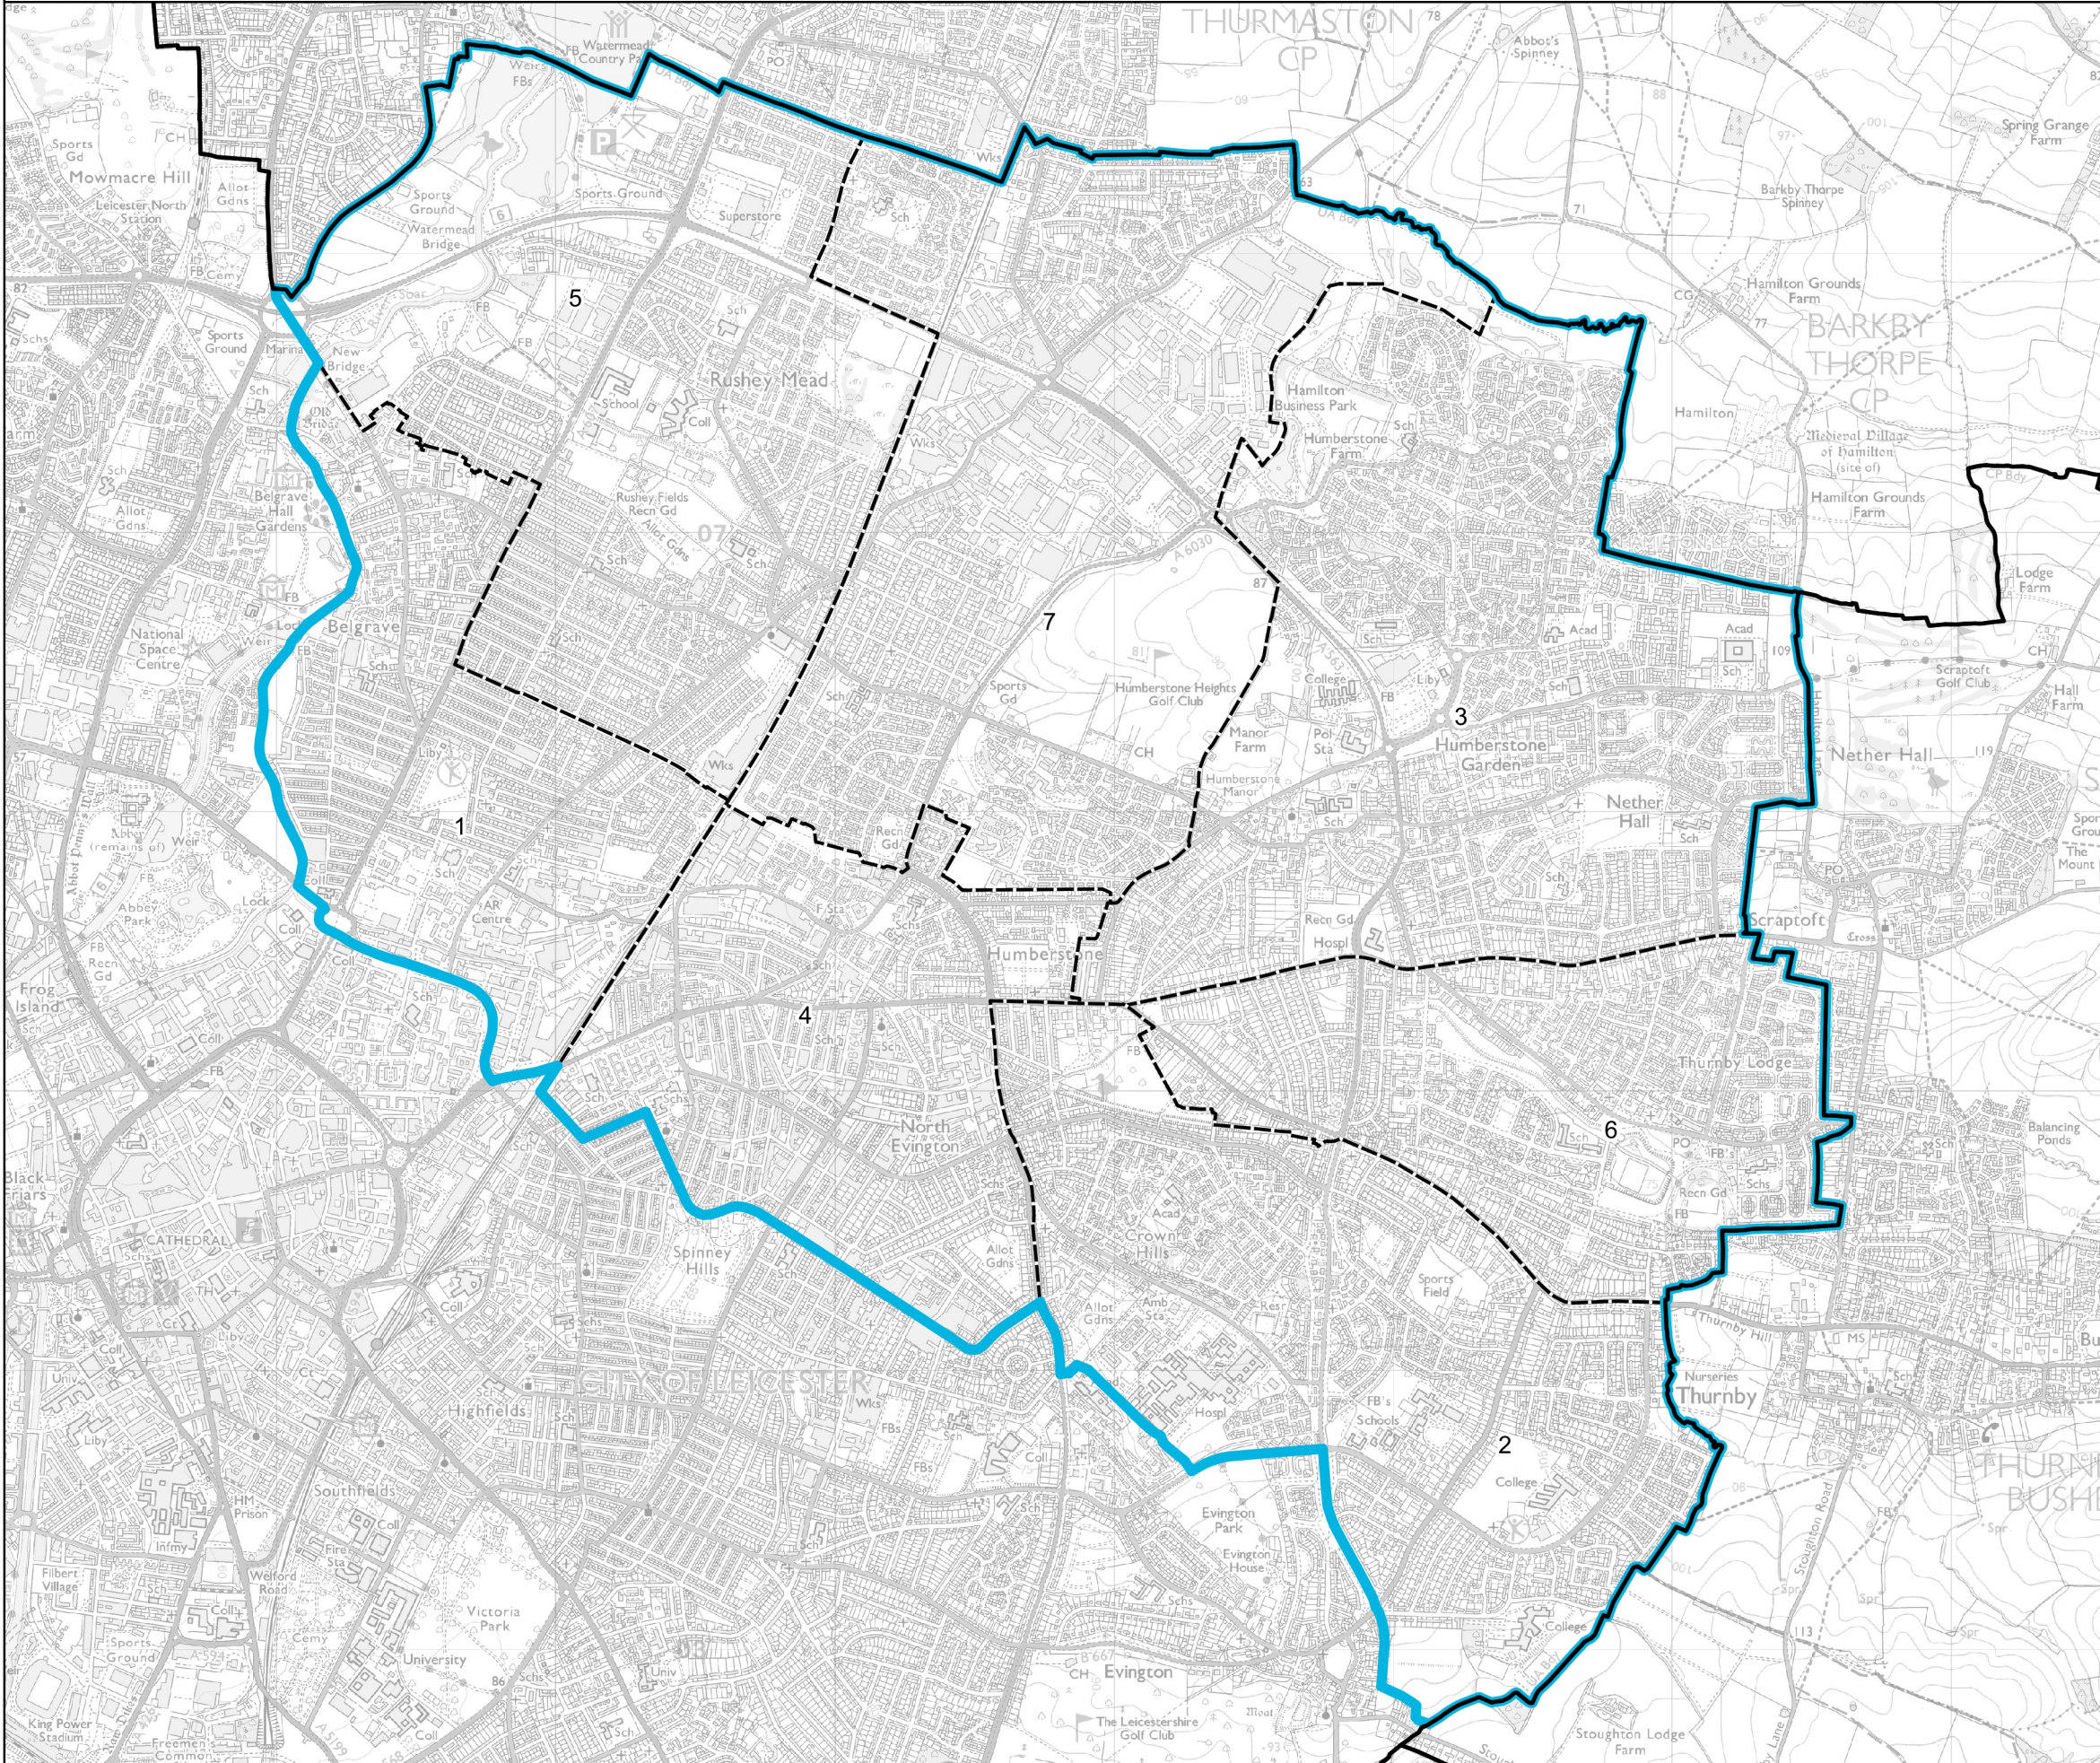

Boundary Commission for England - Revised Proposals for the East Midlands Region

Leicester East Borough Constituency - **Electorate 76,465**

Wards:

- 1 Belgrave
- 2 Evington (Part)
- 3 Humberstone & Hamilton
- 4 North Evington
- 5 Rushey Mead
- 6 Thurncourt
- 7 Troon

- Constituency
- Local Authorities
- Wards

0 0.3 0.6 km

N

© Crown copyright and database rights 2022 OS 100018289. You are permitted to use this data solely to enable you to respond to, or interact with, the organisation that provided you with the data. You are not permitted to copy, sub-licence, distribute or sell any of this data to third parties in any form. Third party rights to enforce the terms of this licence shall be reserved to OS.

Leicester East Borough Constituency