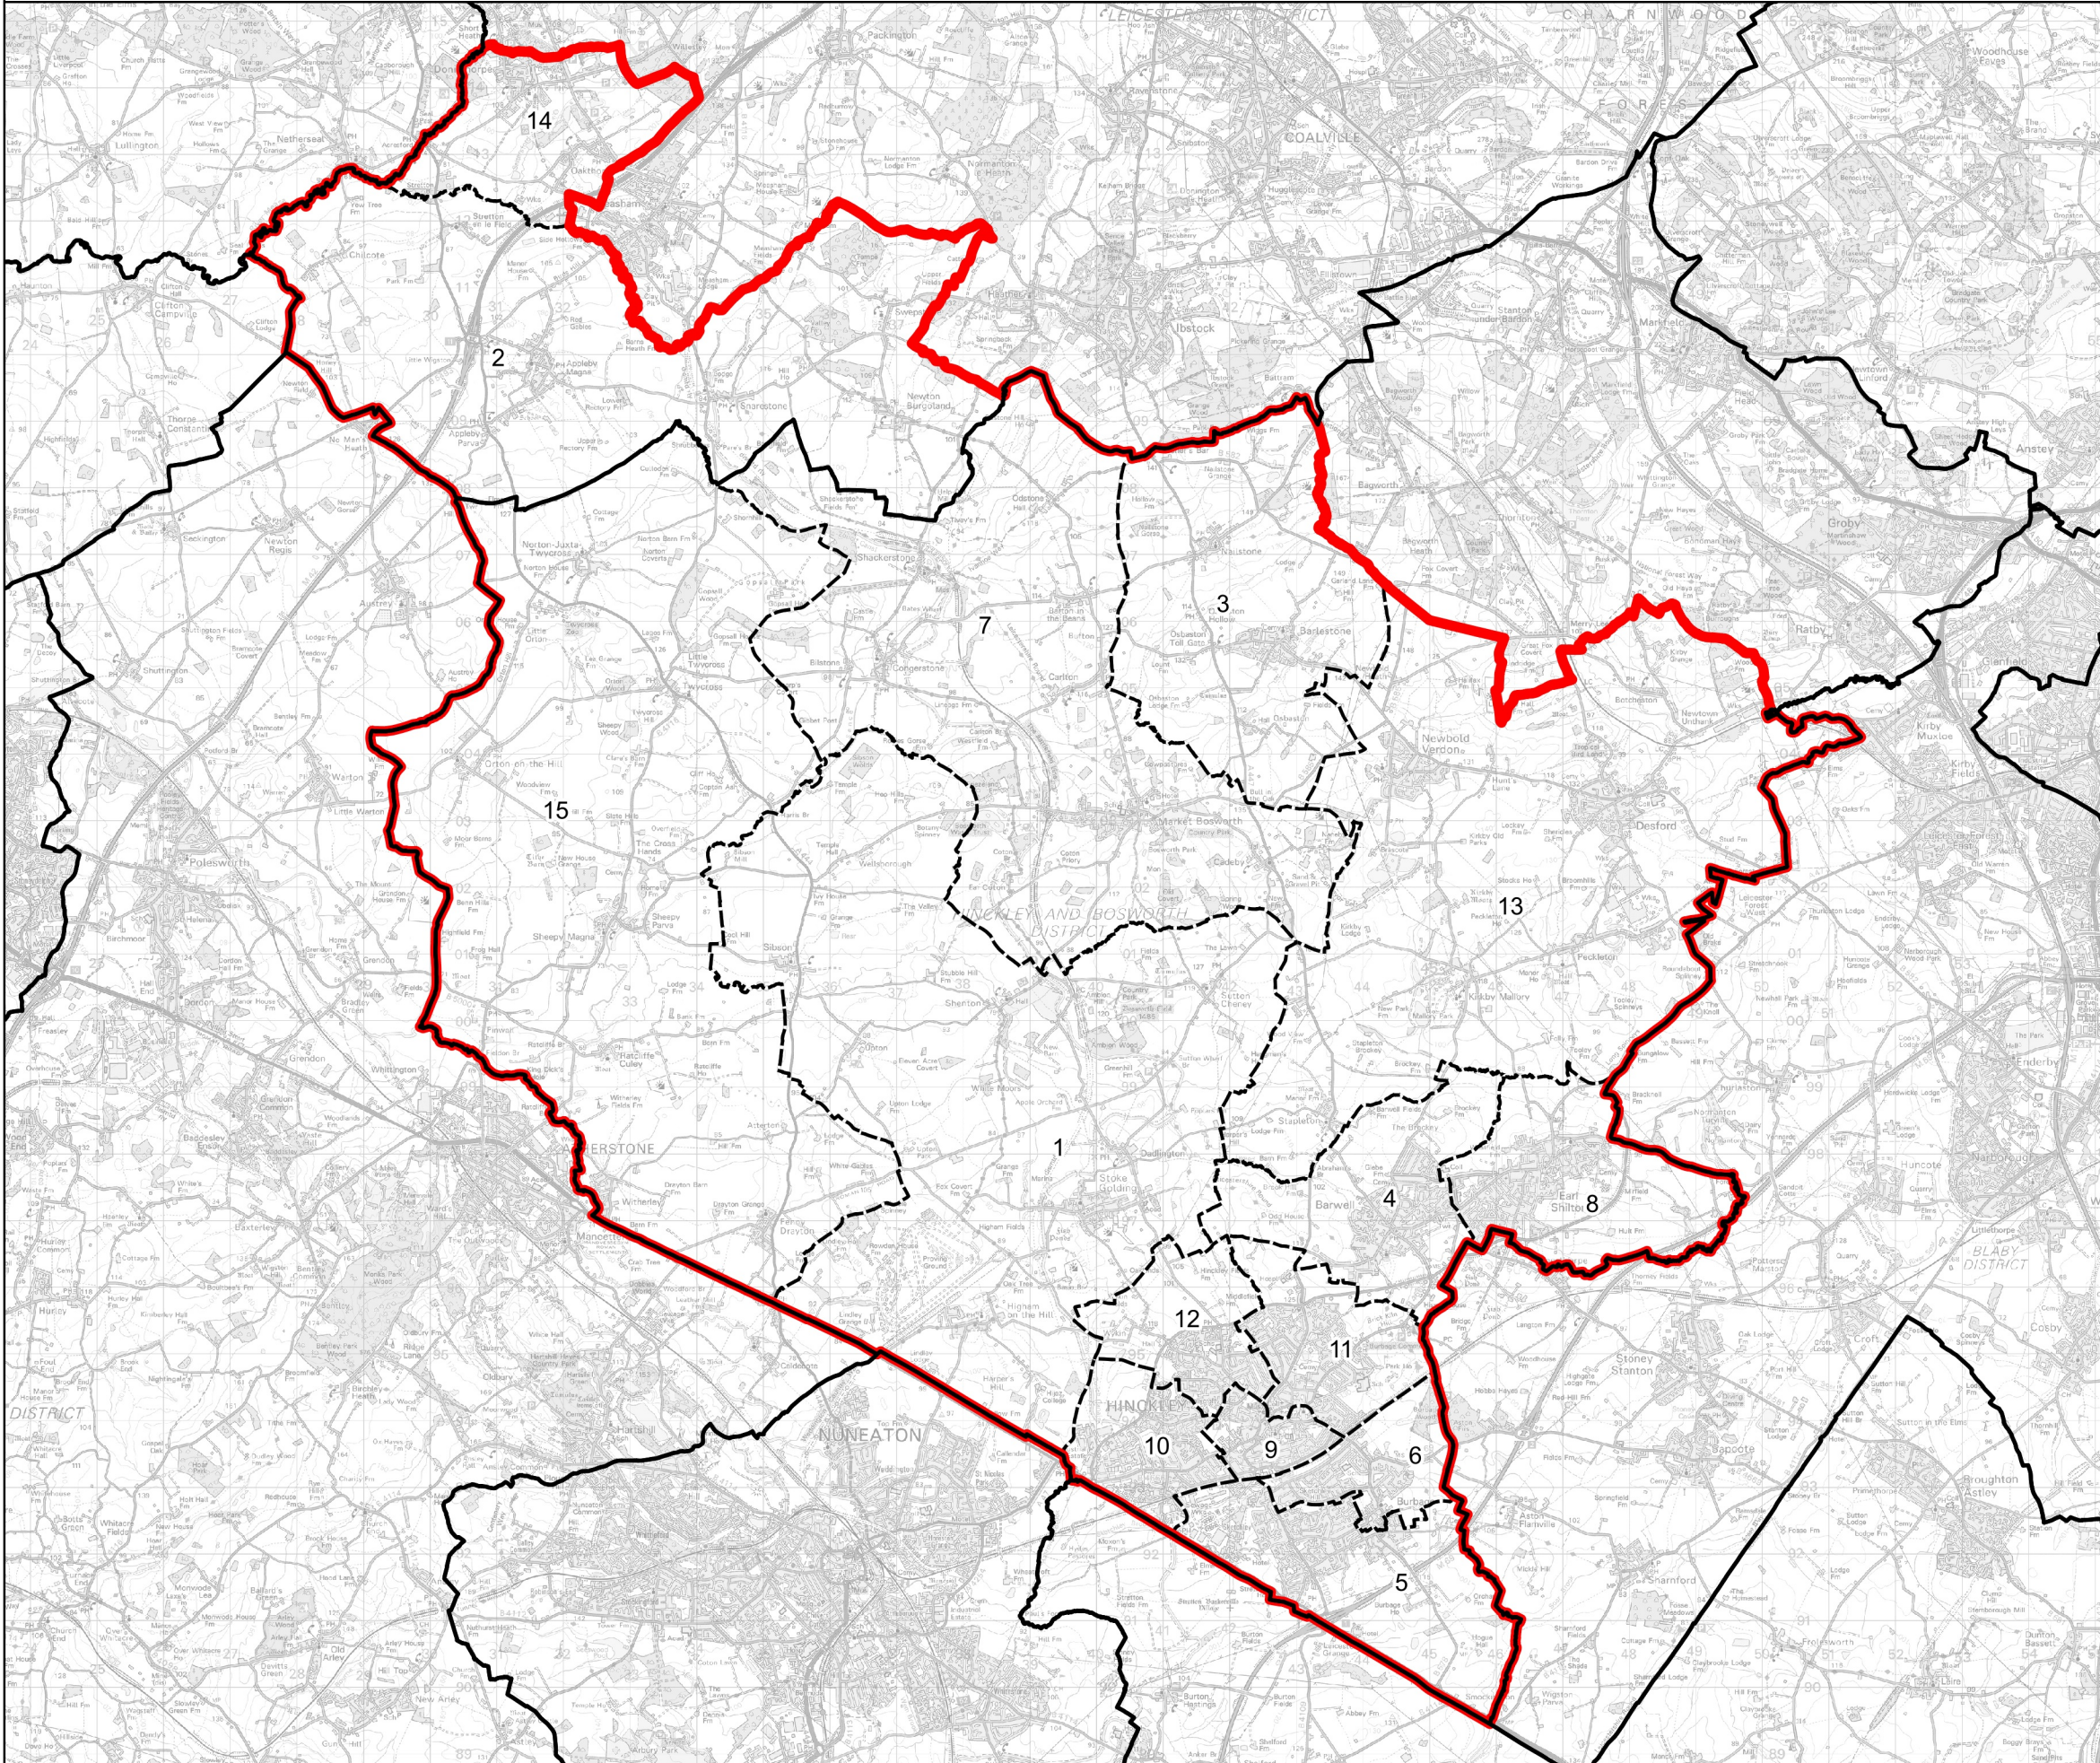

Boundary Commission for England - Revised Proposals for the East Midlands Region

Hinckley and Bosworth County Constituency - Electorate 75,683

- Wards:
- 1 Ambien
 - 2 Appleby
 - 3 Barlestone, Nailstone and Osbaston
 - 4 Barwell
 - 5 Burbage Sketchley and Stretton
 - 6 Burbage St. Catherines and Lash Hill
 - 7 Cadeby, Carlton and Market
 - 8 Earl Shilton
 - 9 Hinckley Castle
 - 10 Hinckley Clarendon
 - 11 Hinckley De Montfort
 - 12 Hinckley Trinity
 - 13 Newbold Verdon with Desford and Peckleton
 - 14 Oakthorpe & Donisthorpe
 - 15 Twycross and Witherley with Sheepy

Constituency
 Local Authorities
 Wards

0 1 2 km

© Crown copyright and database rights 2022 OS 100018289. You are permitted to use this data solely to enable you to respond to, or interact with, the organisation that provided you with the data. You are not permitted to copy, sub-licence, distribute or sell any of this data to third parties in any form. Third party rights to enforce the terms of this licence shall be reserved to OS.

Hinckley and Bosworth County Constituency