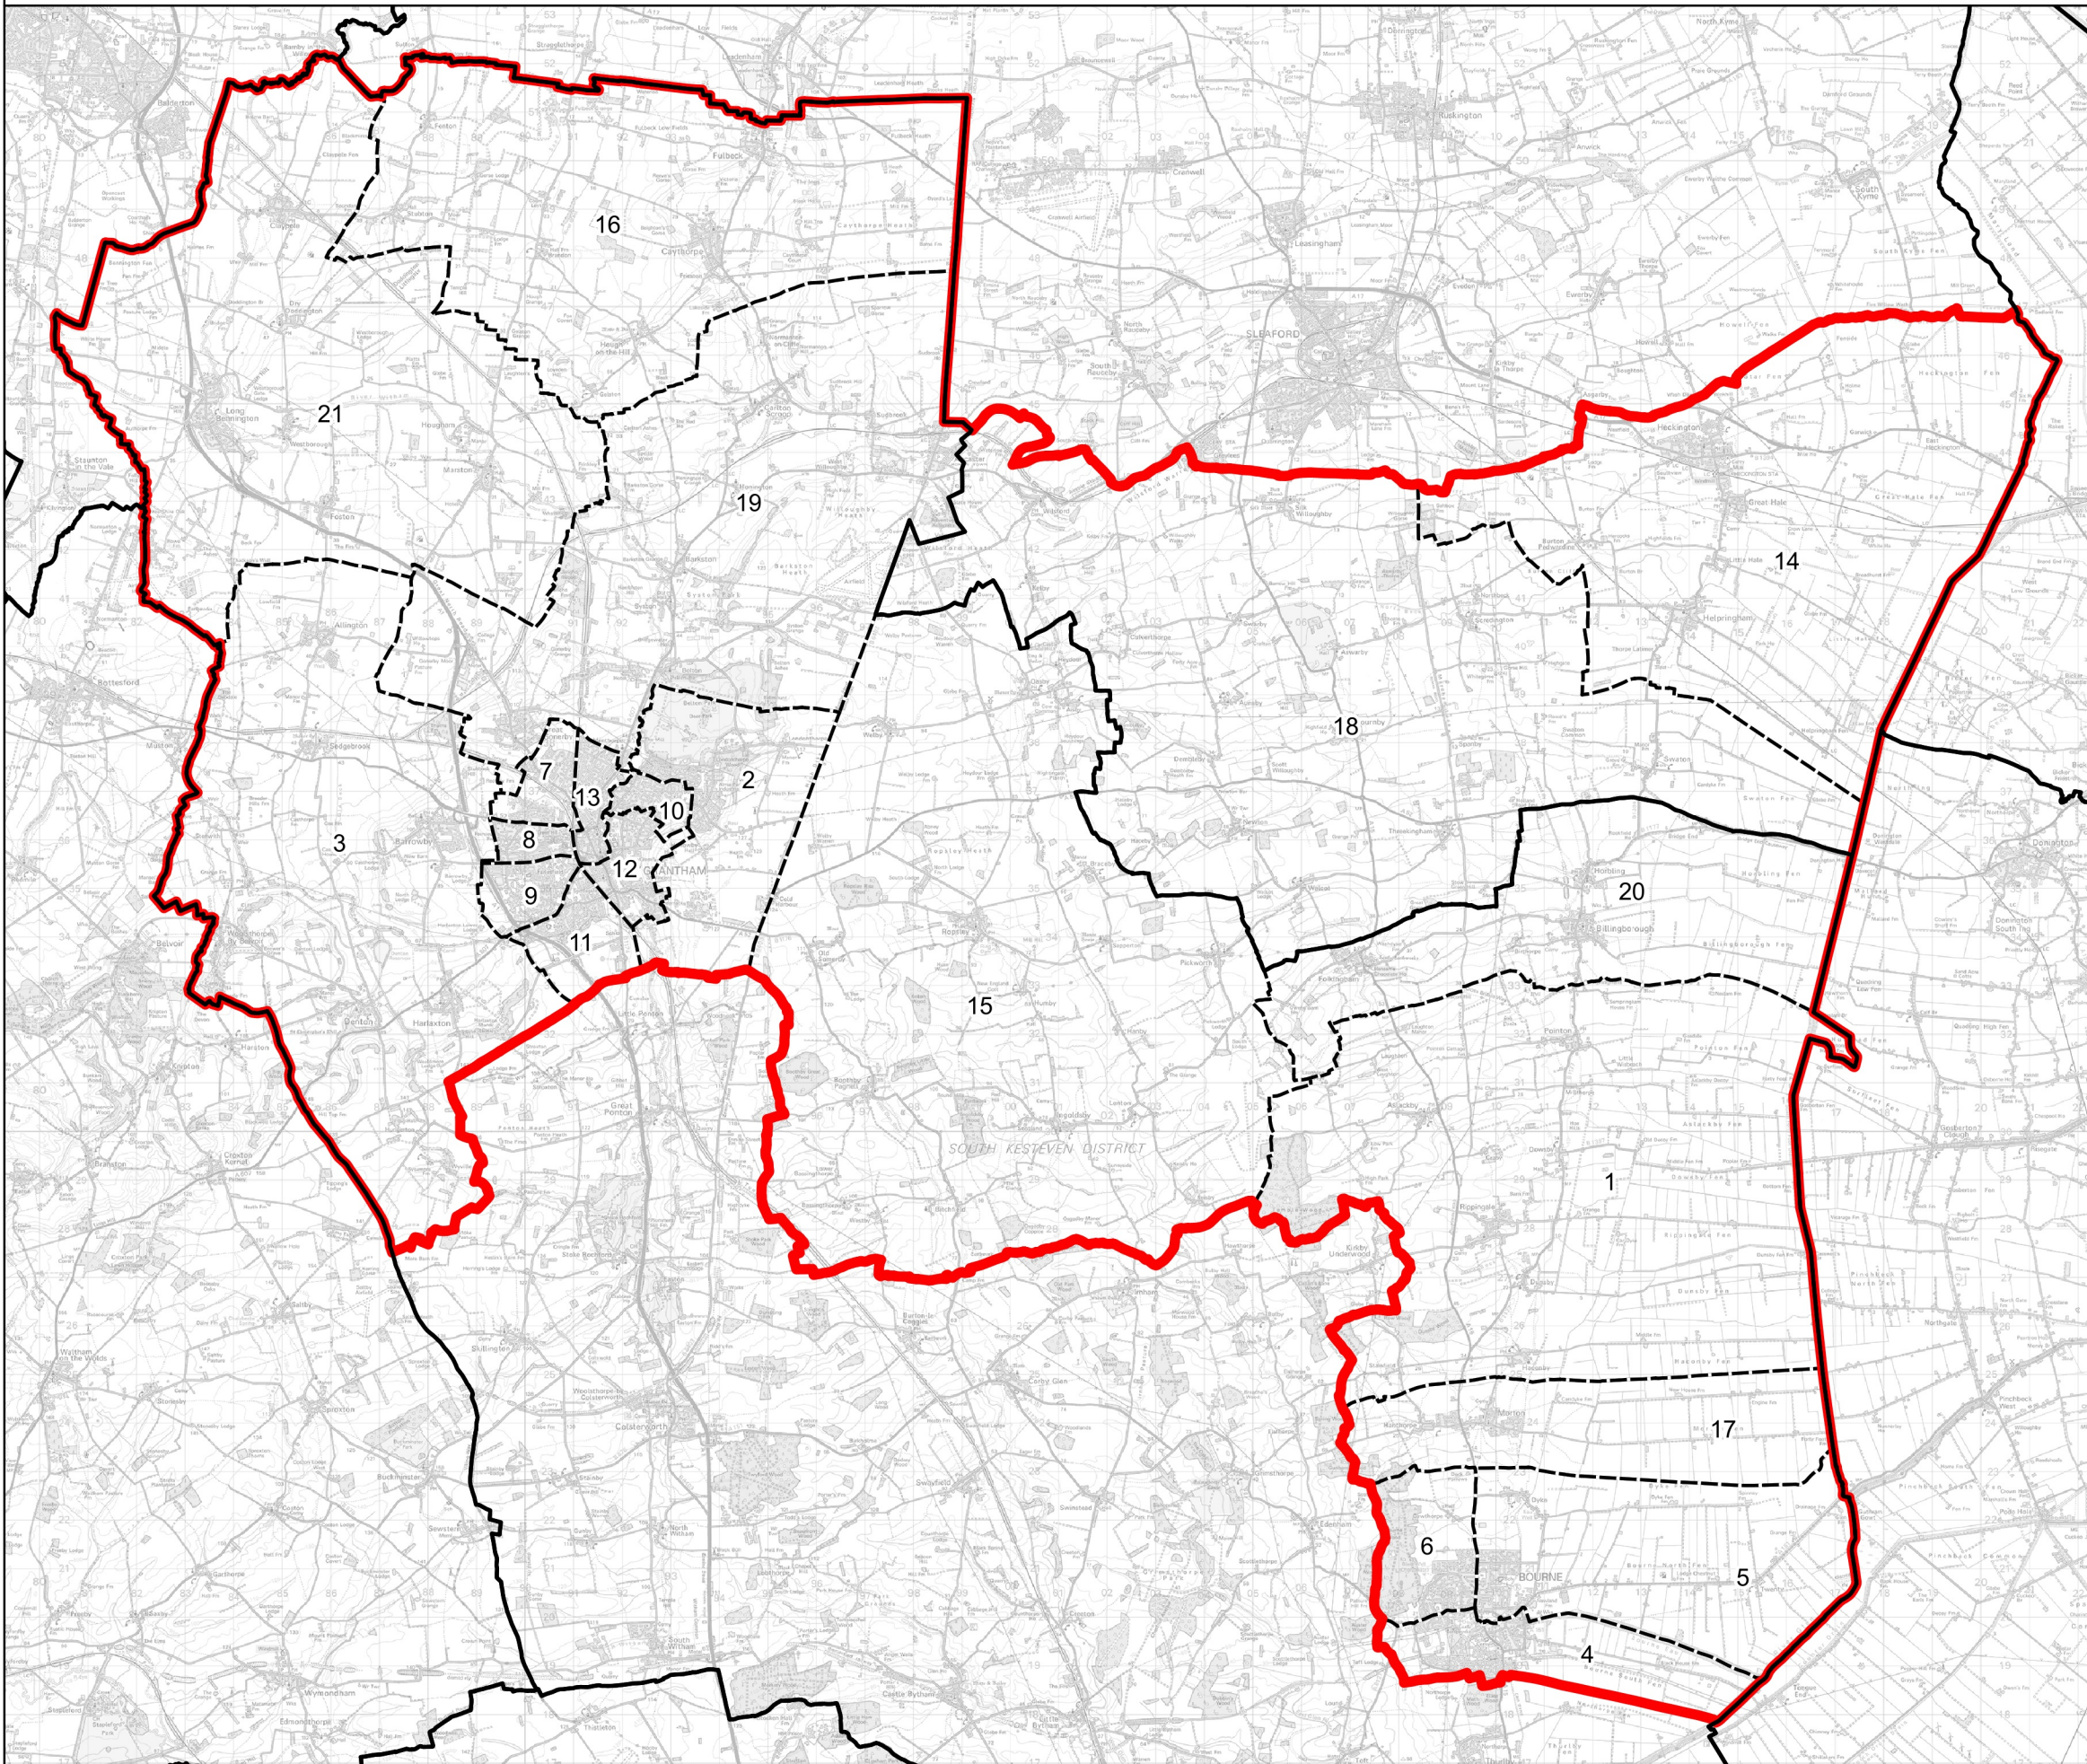

# Boundary Commission for England - Revised Proposals for the East Midlands Region

Grantham County Constituency - Electorate 72,071

Wards:

- 1 Aveland
- 2 Belmont
- 3 Belvoir
- 4 Bourne Austerby
- 5 Bourne East
- 6 Bourne West
- 7 Grantham Arnoldfield
- 8 Grantham Barrowby Gate
- 9 Grantham Earlesfield
- 10 Grantham Harrowby
- 11 Grantham Springfield
- 12 Grantham St. Vincent's
- 13 Grantham St. Wulfram's
- 14 Heckington Rural
- 15 Lincrest
- 16 Loveden Heath
- 17 Morton
- 18 Osbournby
- 19 Peascliffe & Ridgeway
- 20 Toller
- 21 Viking

 Constituency  
 Local Authorities  
 Wards

0 2 4 km 

© Crown copyright and database rights 2022 OS 100018289. You are permitted to use this data solely to enable you to respond to, or interact with, the organisation that provided you with the data. You are not permitted to copy, sub-licence, distribute or sell any of this data to third parties in any form. Third party rights to enforce the terms of this licence shall be reserved to OS.

Grantham County Constituency