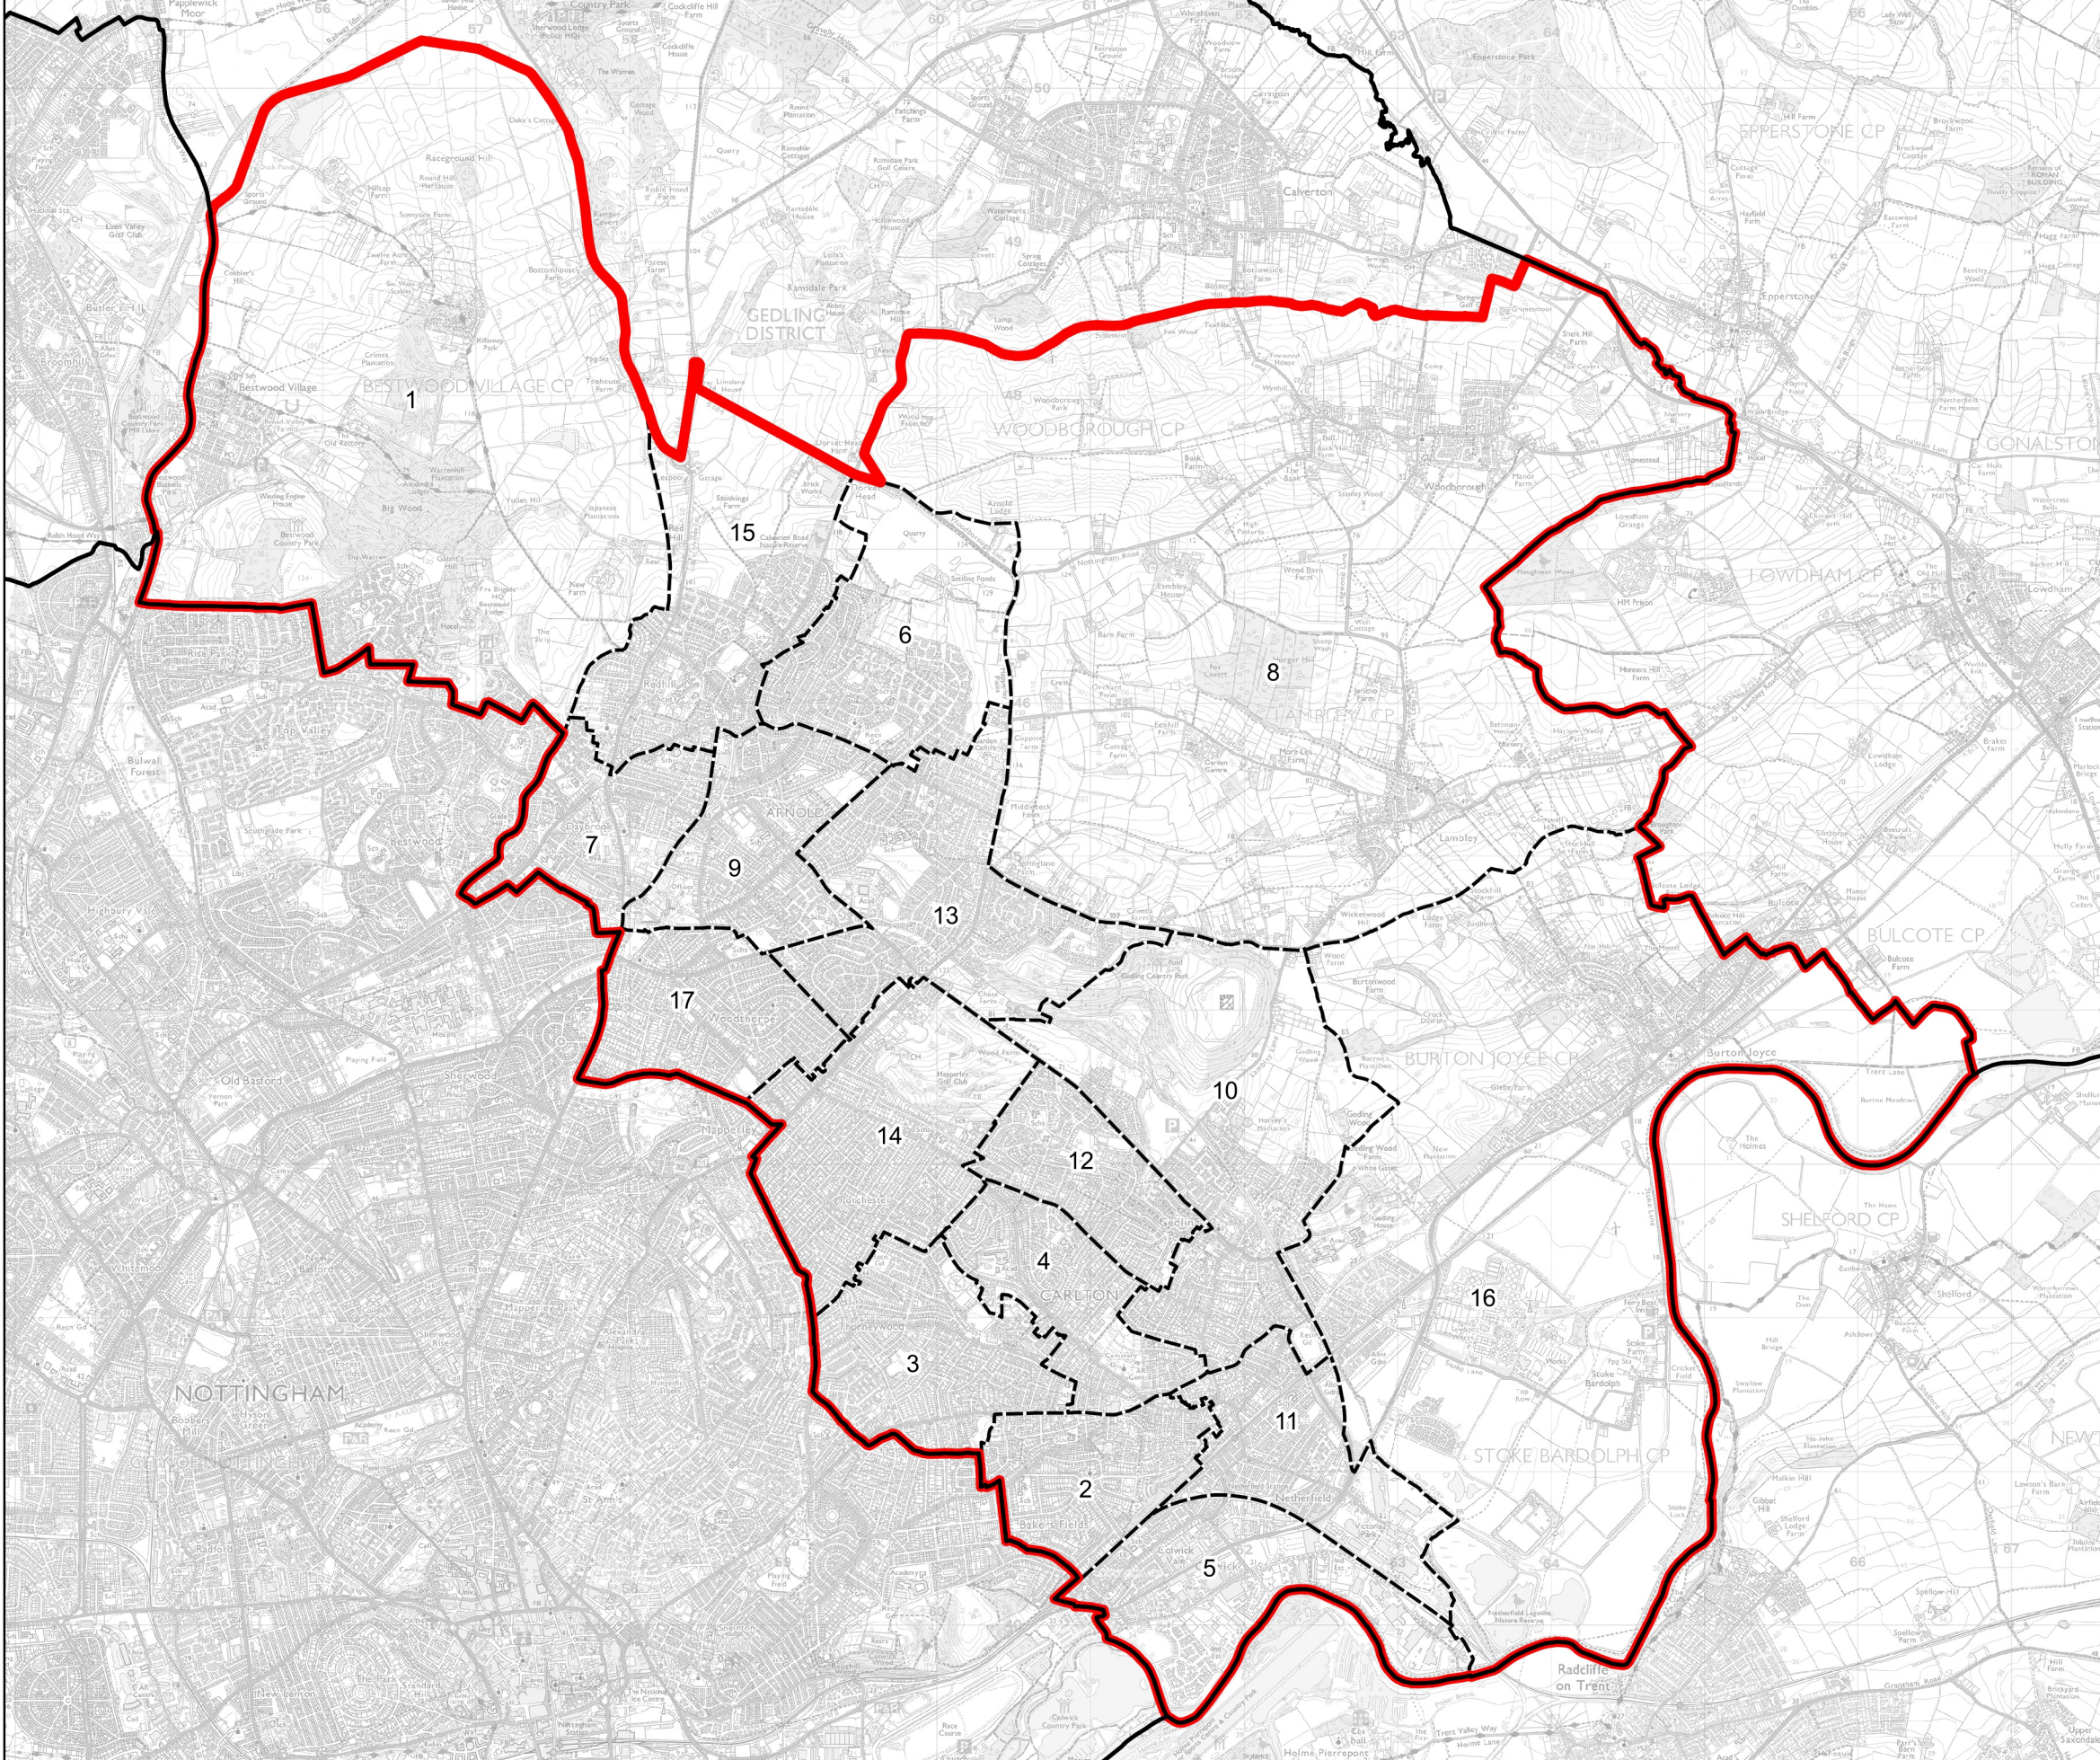

Boundary Commission for England - Revised Proposals for the East Midlands Region

Gedling County Constituency - Electorate 75,795

Wards:

- 1 Bestwood St. Albans
- 2 Carlton
- 3 Carlton Hill
- 4 Cavendish
- 5 Colwick
- 6 Coppice
- 7 Daybrook
- 8 Dumbles
- 9 Ernehale
- 10 Gedling
- 11 Netherfield
- 12 Phoenix
- 13 Plains
- 14 Porchester
- 15 Redhill
- 16 Trent Valley
- 17 Woodthorpe

- Constituency
- Local Authorities
- Wards

0 0.6 1.2 km

© Crown copyright and database rights 2022 OS 100018289. You are permitted to use this data solely to enable you to respond to, or interact with, the organisation that provided you with the data. You are not permitted to copy, sub-licence, distribute or sell any of this data to third parties in any form. Third party rights to enforce the terms of this licence shall be reserved to OS.

Gedling County Constituency