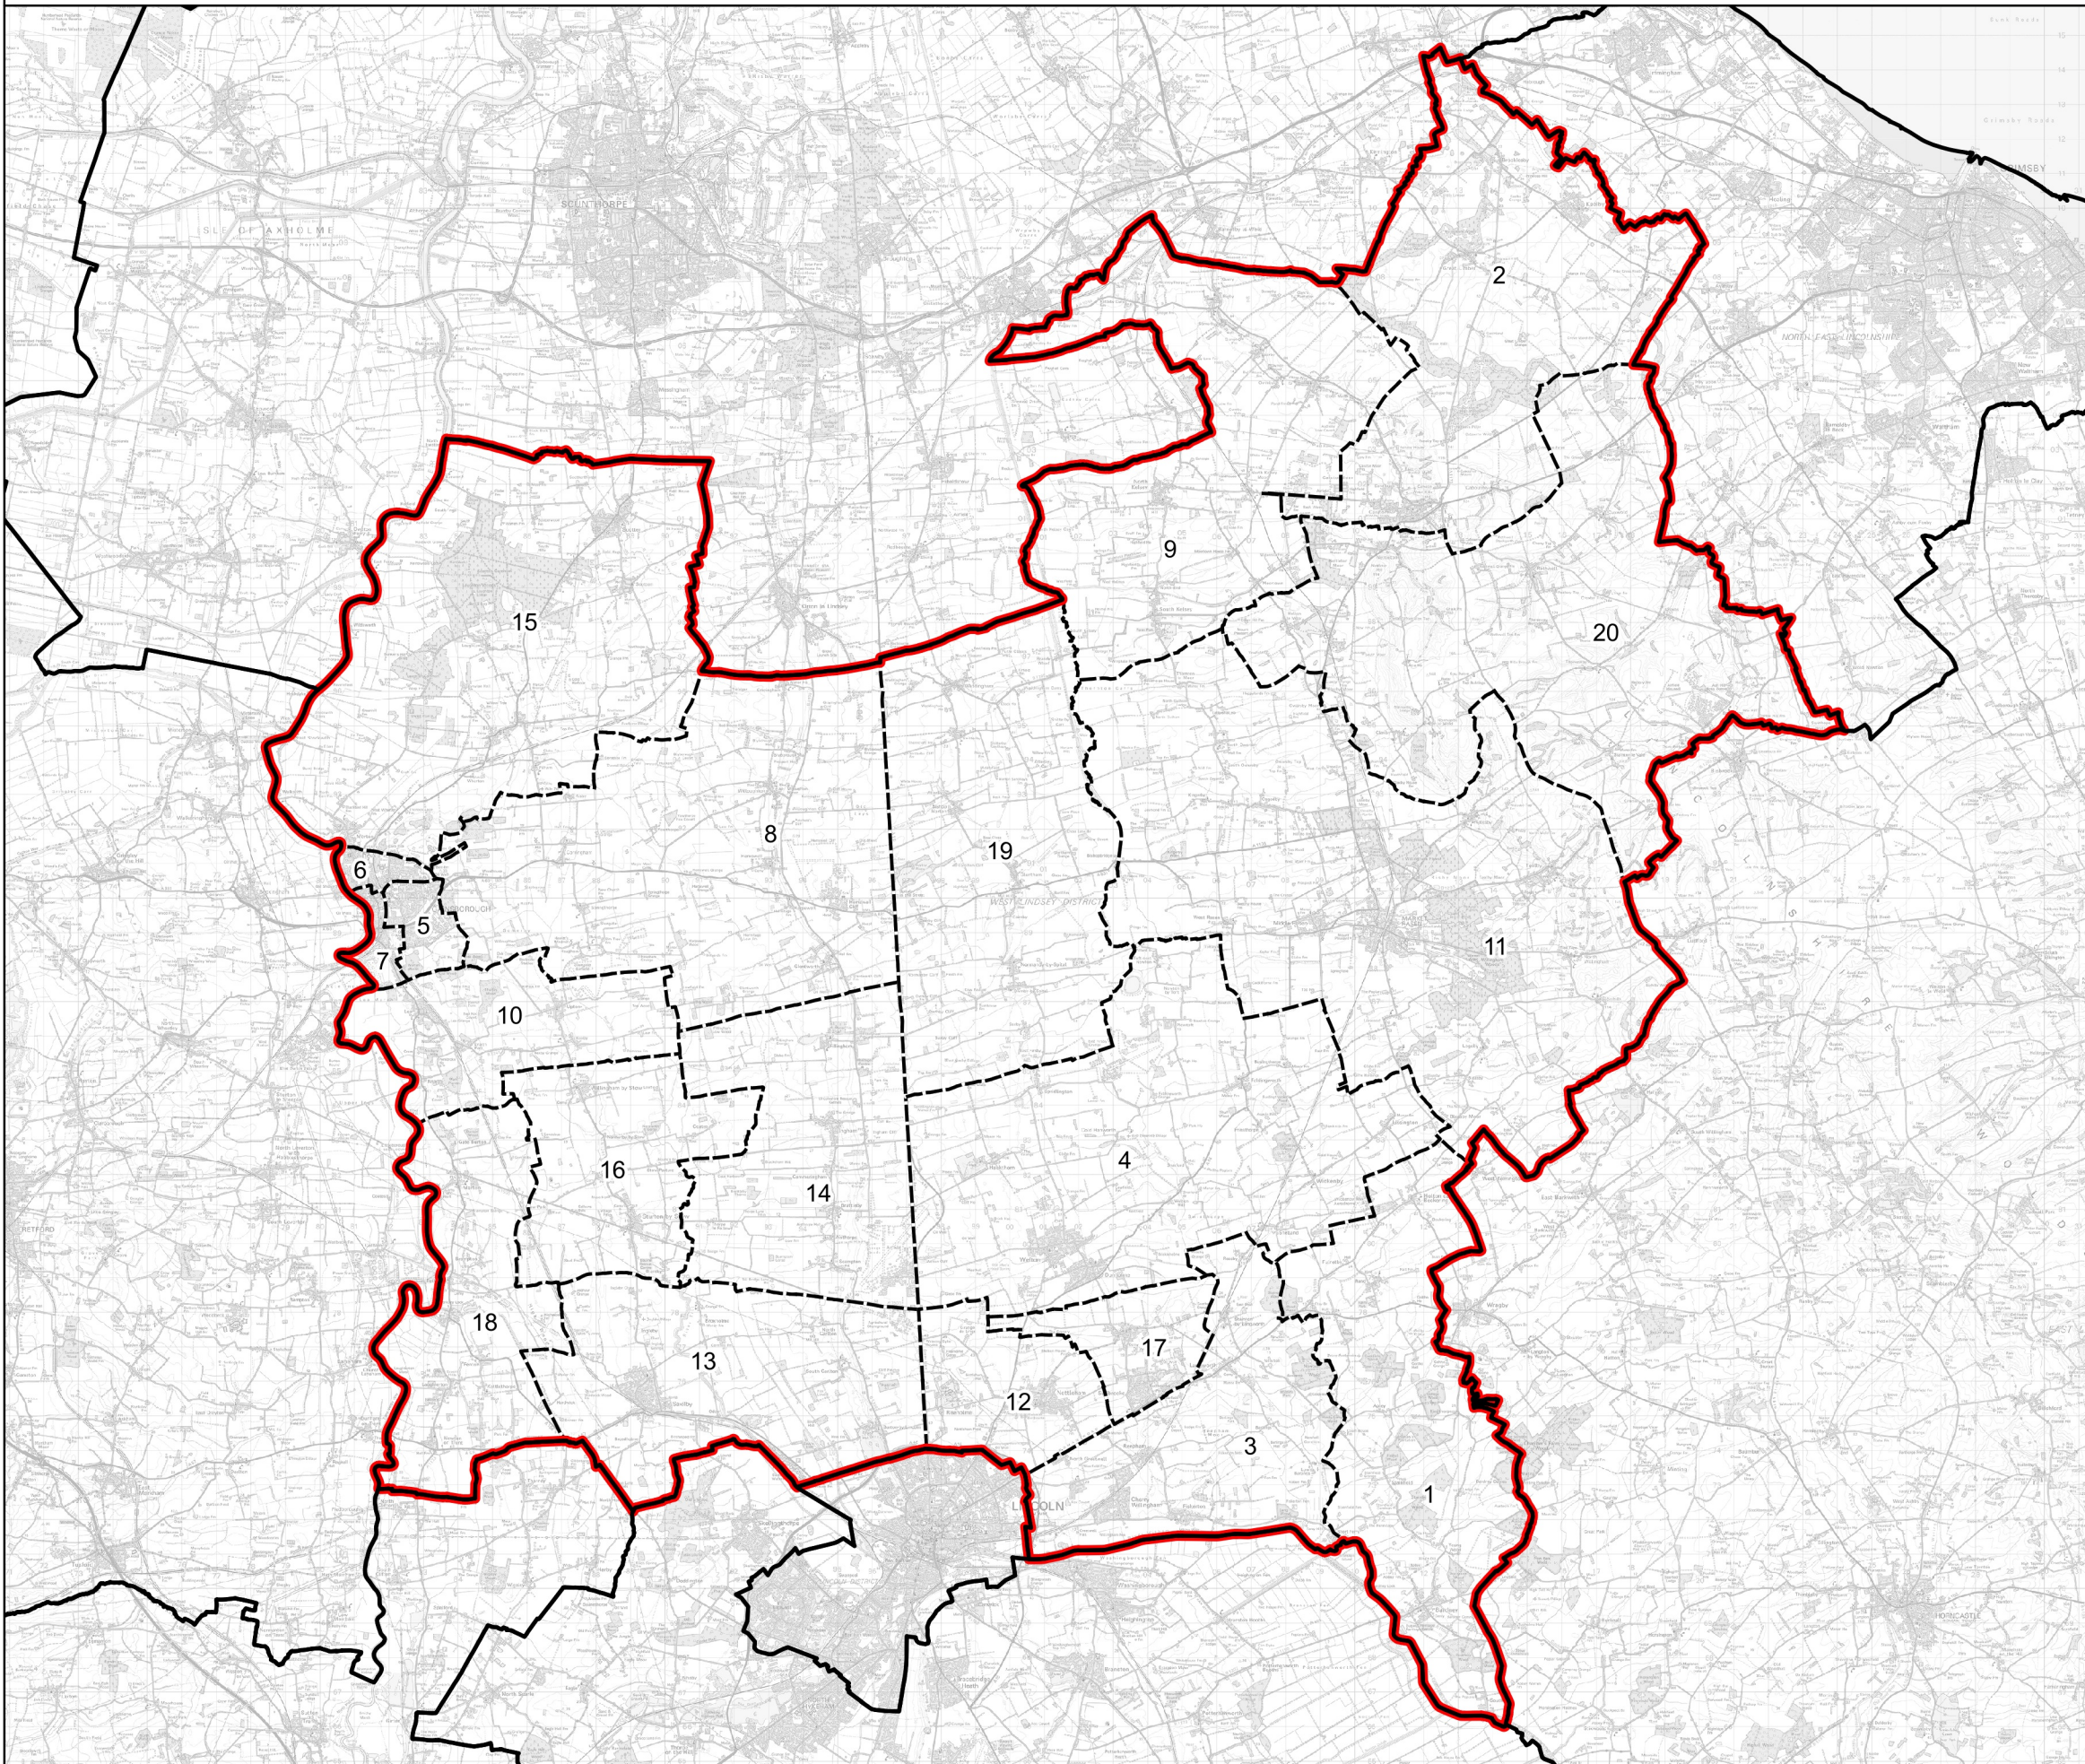

Boundary Commission for England - Revised Proposals for the East Midlands Region

Gainsborough County Constituency - Electorate 74,750

Wards:

- 1 Bardney
- 2 Caistor and Yarborough
- 3 Cherry Willingham
- 4 Dunholme and Welton
- 5 Gainsborough East
- 6 Gainsborough North
- 7 Gainsborough South-West
- 8 Hemswell
- 9 Kelsey Wold
- 10 Lea
- 11 Market Rasen
- 12 Nettleham
- 13 Saxilby
- 14 Scampton
- 15 Scotter and Blyton
- 16 Stow
- 17 Sudbrooke
- 18 Torksey
- 19 Waddingham and Spital
- 20 Wold View

 Constituency
 Local Authorities
 Wards

0 2 4 km 

© Crown copyright and database rights 2022 OS 100018289. You are permitted to use this data solely to enable you to respond to, or interact with, the organisation that provided you with the data. You are not permitted to copy, sub-licence, distribute or sell any of this data to third parties in any form. Third party rights to enforce the terms of this licence shall be reserved to OS.

Gainsborough County Constituency