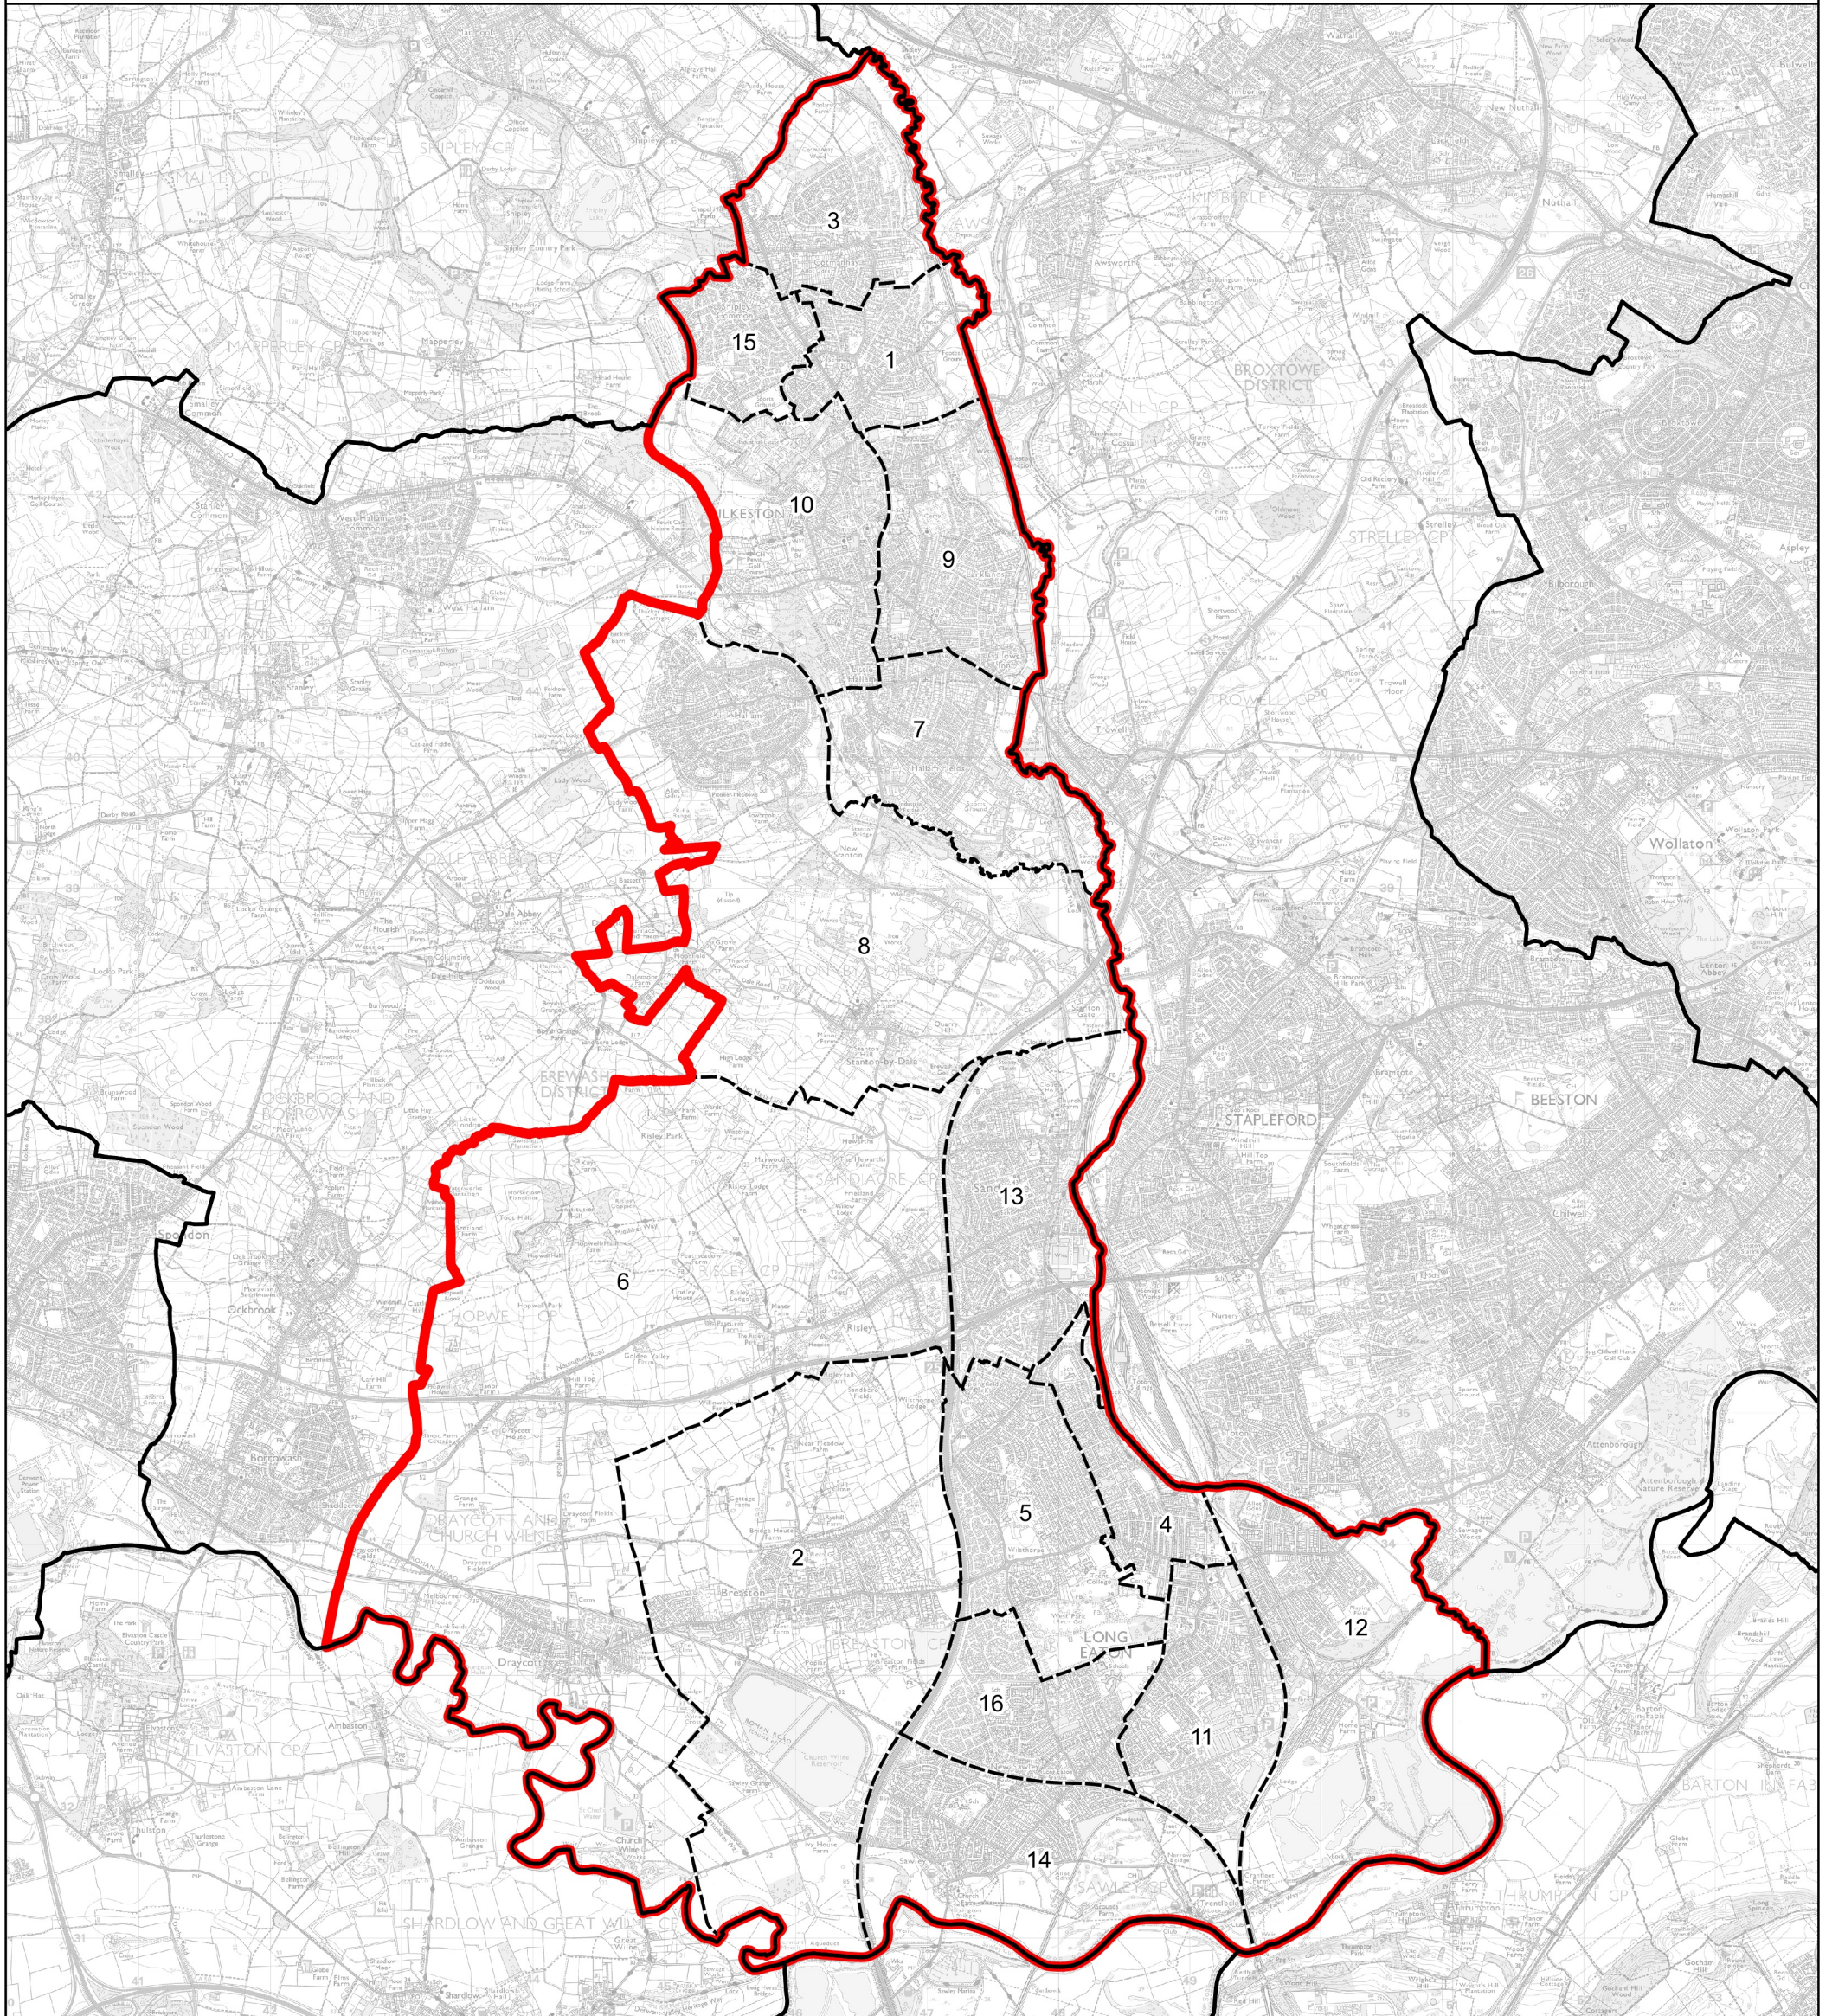

# Boundary Commission for England - Revised Proposals for the East Midlands Region

Erewash County Constituency - Electorate 71,986

**Wards:**

- |                     |                                 |                 |
|---------------------|---------------------------------|-----------------|
| 1 Awsworth Road     | 8 Kirk Hallam & Stanton-by-Dale | 14 Sawley       |
| 2 Breaston          | 9 Larklands                     | 15 Shipley View |
| 3 Cotmanhay         | 10 Little Hallam                | 16 Wilsthorpe   |
| 4 Derby Road East   | 11 Long Eaton Central           |                 |
| 5 Derby Road West   | 12 Nottingham Road              |                 |
| 6 Draycott & Risley | 13 Sandiacre                    |                 |
| 7 Hallam Fields     |                                 |                 |

- Constituency
- Local Authorities
- Wards

© Crown copyright and database rights 2022 OS 100018289. You are permitted to use this data solely to enable you to respond to, or interact with, the organisation that provided you with the data. You are not permitted to copy, sub-licence, distribute or sell any of this data to third parties in any form. Third party rights to enforce the terms of this licence shall be reserved to OS.

## Erewash County Constituency