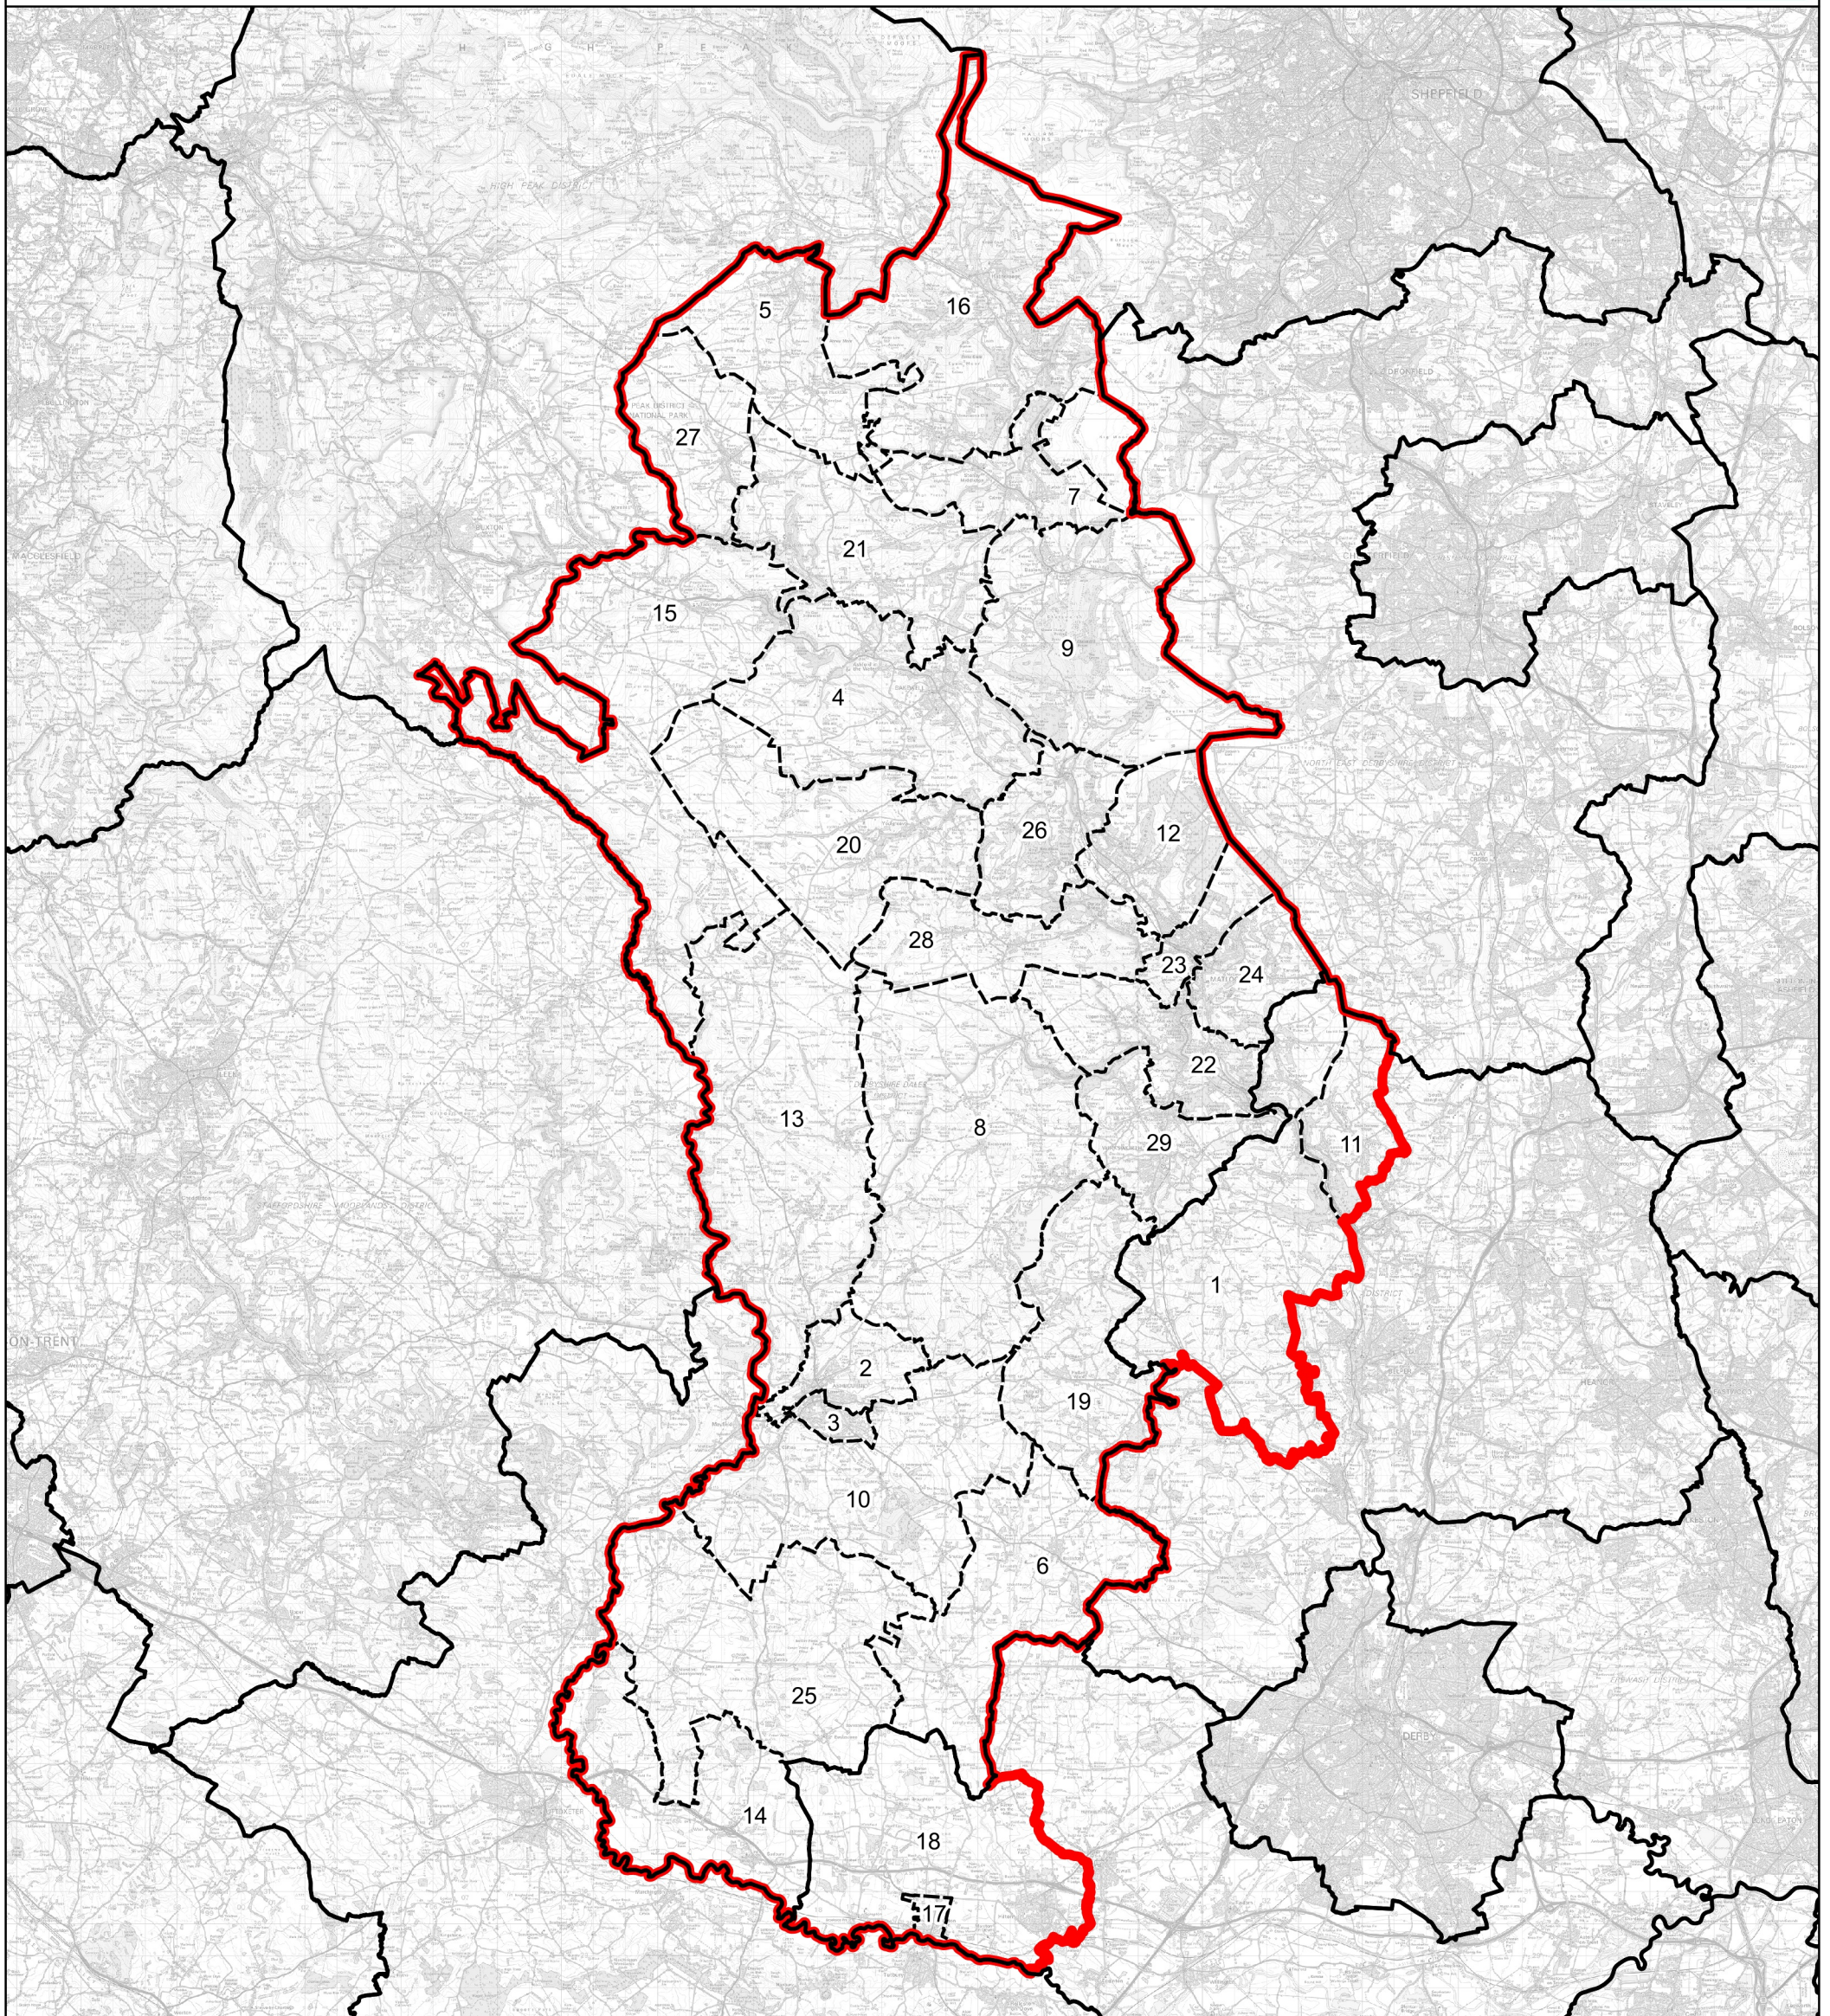

Boundary Commission for England - Revised Proposals for the East Midlands Region

Derbyshire Dales County Constituency - Electorate 71,435

Wards:

1 Alport	9 Chatsworth	16 Hathersage and Eyam	24 Matlock St. Giles
2 Ashbourne North	10 Clifton and Bradley	17 Hatton	25 Norbury
3 Ashbourne South	11 Crich	18 Hilton	26 Stanton
4 Bakewell	12 Darley Dale	19 Hlland	27 Tideswell
5 Bradwell	13 Dovedale and Parwich	20 Lathkill and Bradford	28 Winster and South Darley
6 Brailsford	14 Doveridge and Sudbury	21 Litton and Longstone	29 Wirksworth
7 Calver	15 Hartington and Taddington	22 Masson	
8 Carsington Water		23 Matlock All Saints	

-  Constituency
-  Local Authorities
-  Wards

© Crown copyright and database rights 2022 OS 100018289. You are permitted to use this data solely to enable you to respond to, or interact with, the organisation that provided you with the data. You are not permitted to copy, sub-licence, distribute or sell any of this data to third parties in any form. Third party rights to enforce the terms of this licence shall be reserved to OS.

Derbyshire Dales County Constituency