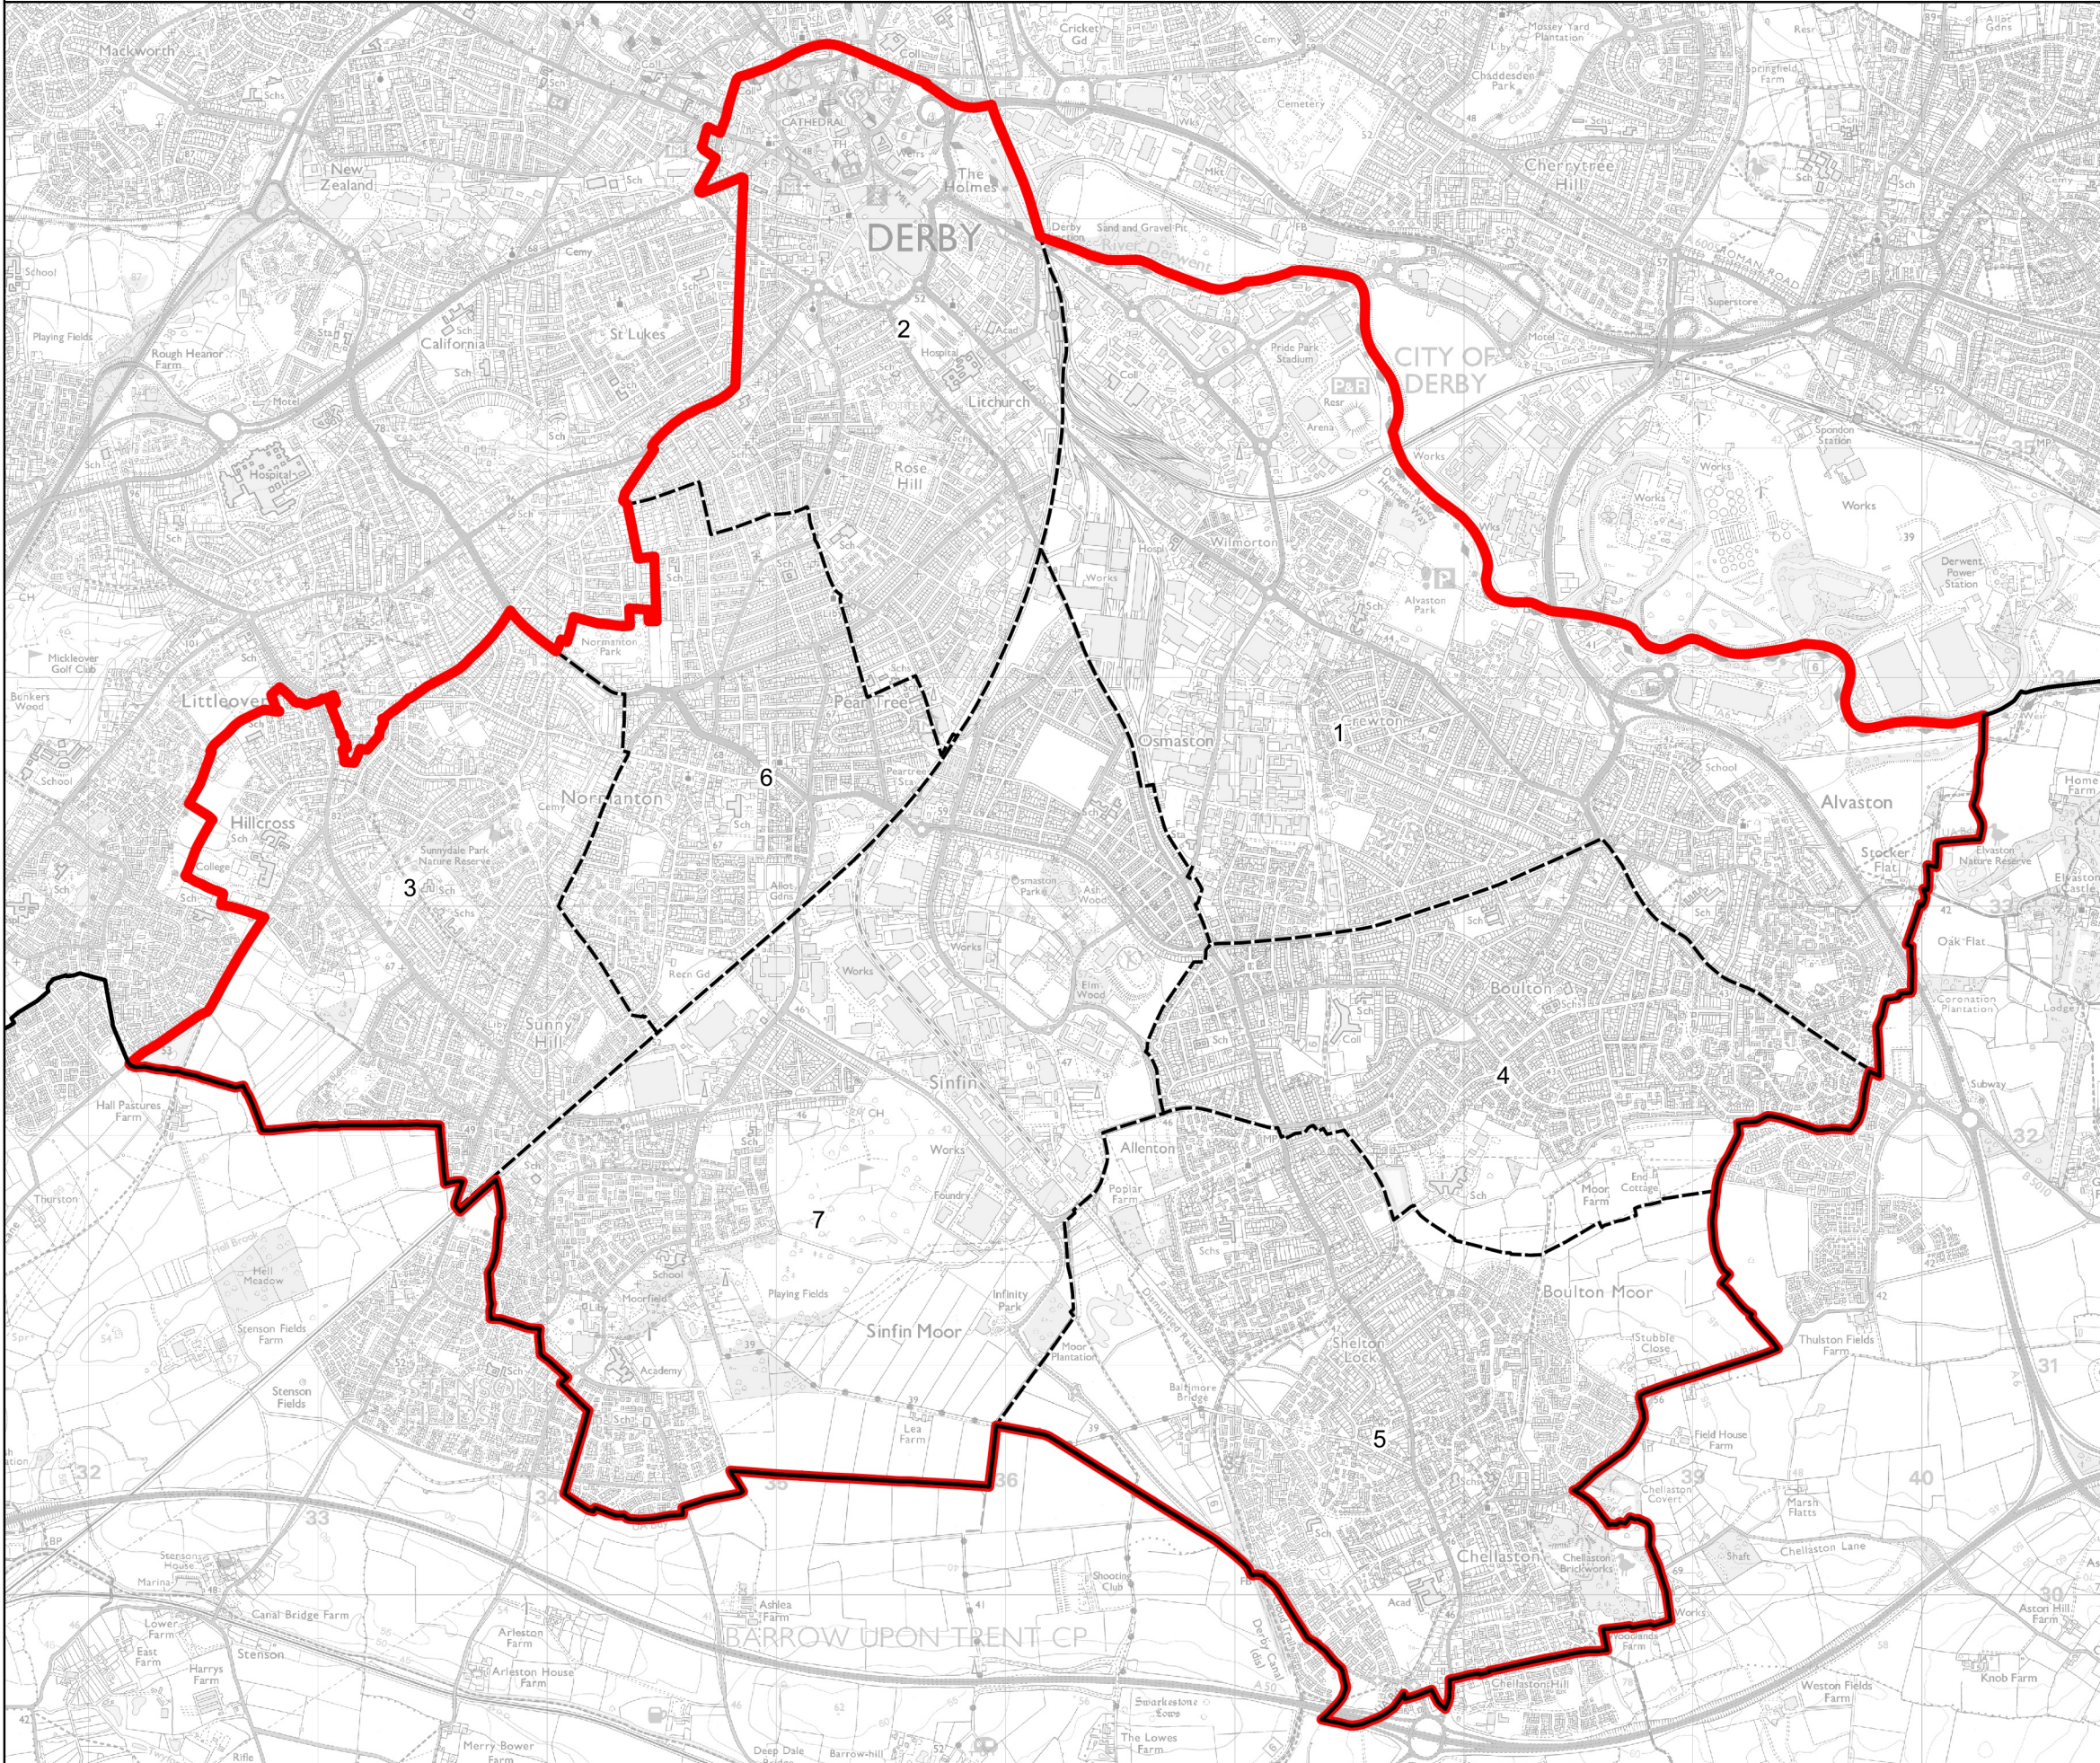

# Boundary Commission for England - Revised Proposals for the East Midlands Region

Derby South Borough Constituency - Electorate 72,067

Wards:

- 1 Alvaston
- 2 Arboretum
- 3 Blagreaves
- 4 Boulton
- 5 Chellaston
- 6 Normanton
- 7 Sinfin

 Constituency  
 Local Authorities  
 Wards

0 0.4 0.8 km 

© Crown copyright and database rights 2022 OS 100018289. You are permitted to use this data solely to enable you to respond to, or interact with, the organisation that provided you with the data. You are not permitted to copy, sub-licence, distribute or sell any of this data to third parties in any form. Third party rights to enforce the terms of this licence shall be reserved to OS.

Derby South Borough Constituency