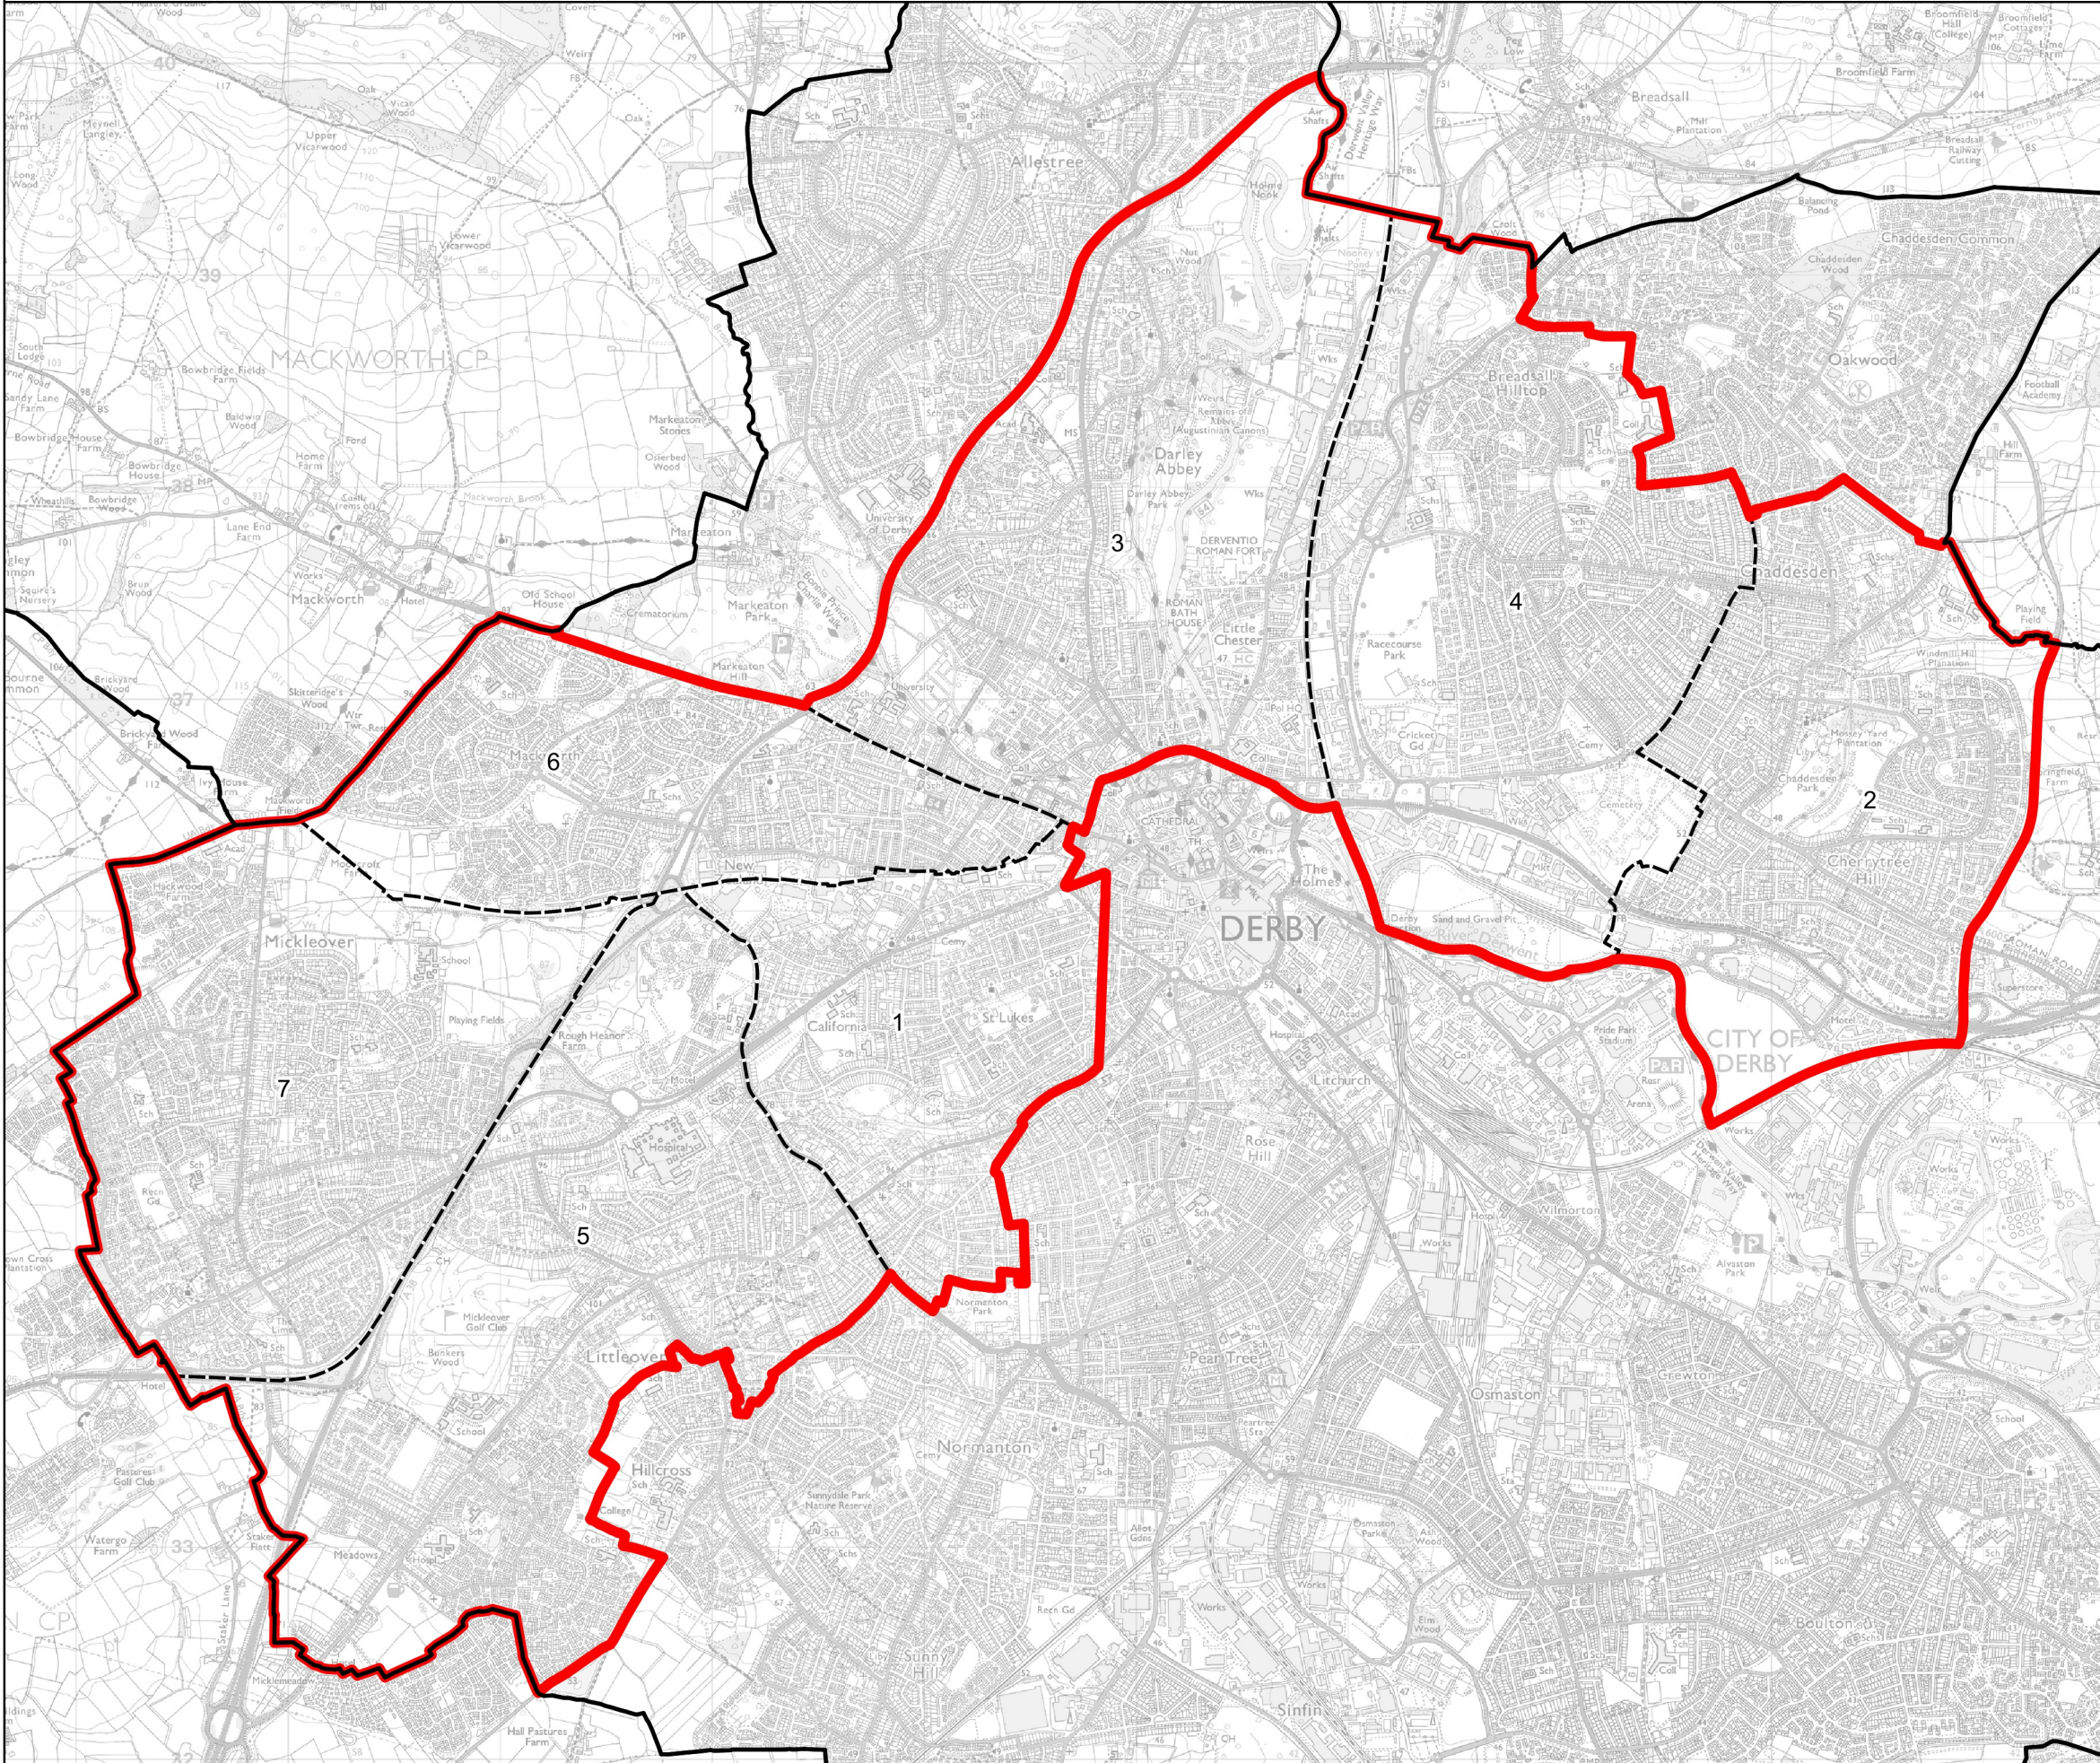

Boundary Commission for England - Revised Proposals for the East Midlands Region

Derby North Borough Constituency - Electorate 71,876

Wards:

- 1 Abbey
- 2 Chaddesden
- 3 Darley
- 4 Derwent
- 5 Littleover
- 6 Mackworth
- 7 Mickleover

-  Constituency
-  Local Authorities
-  Wards

0 0.4 0.8 km

© Crown copyright and database rights 2022 OS 100018289. You are permitted to use this data solely to enable you to respond to, or interact with, the organisation that provided you with the data. You are not permitted to copy, sub-licence, distribute or sell any of this data to third parties in any form. Third party rights to enforce the terms of this licence shall be reserved to OS.