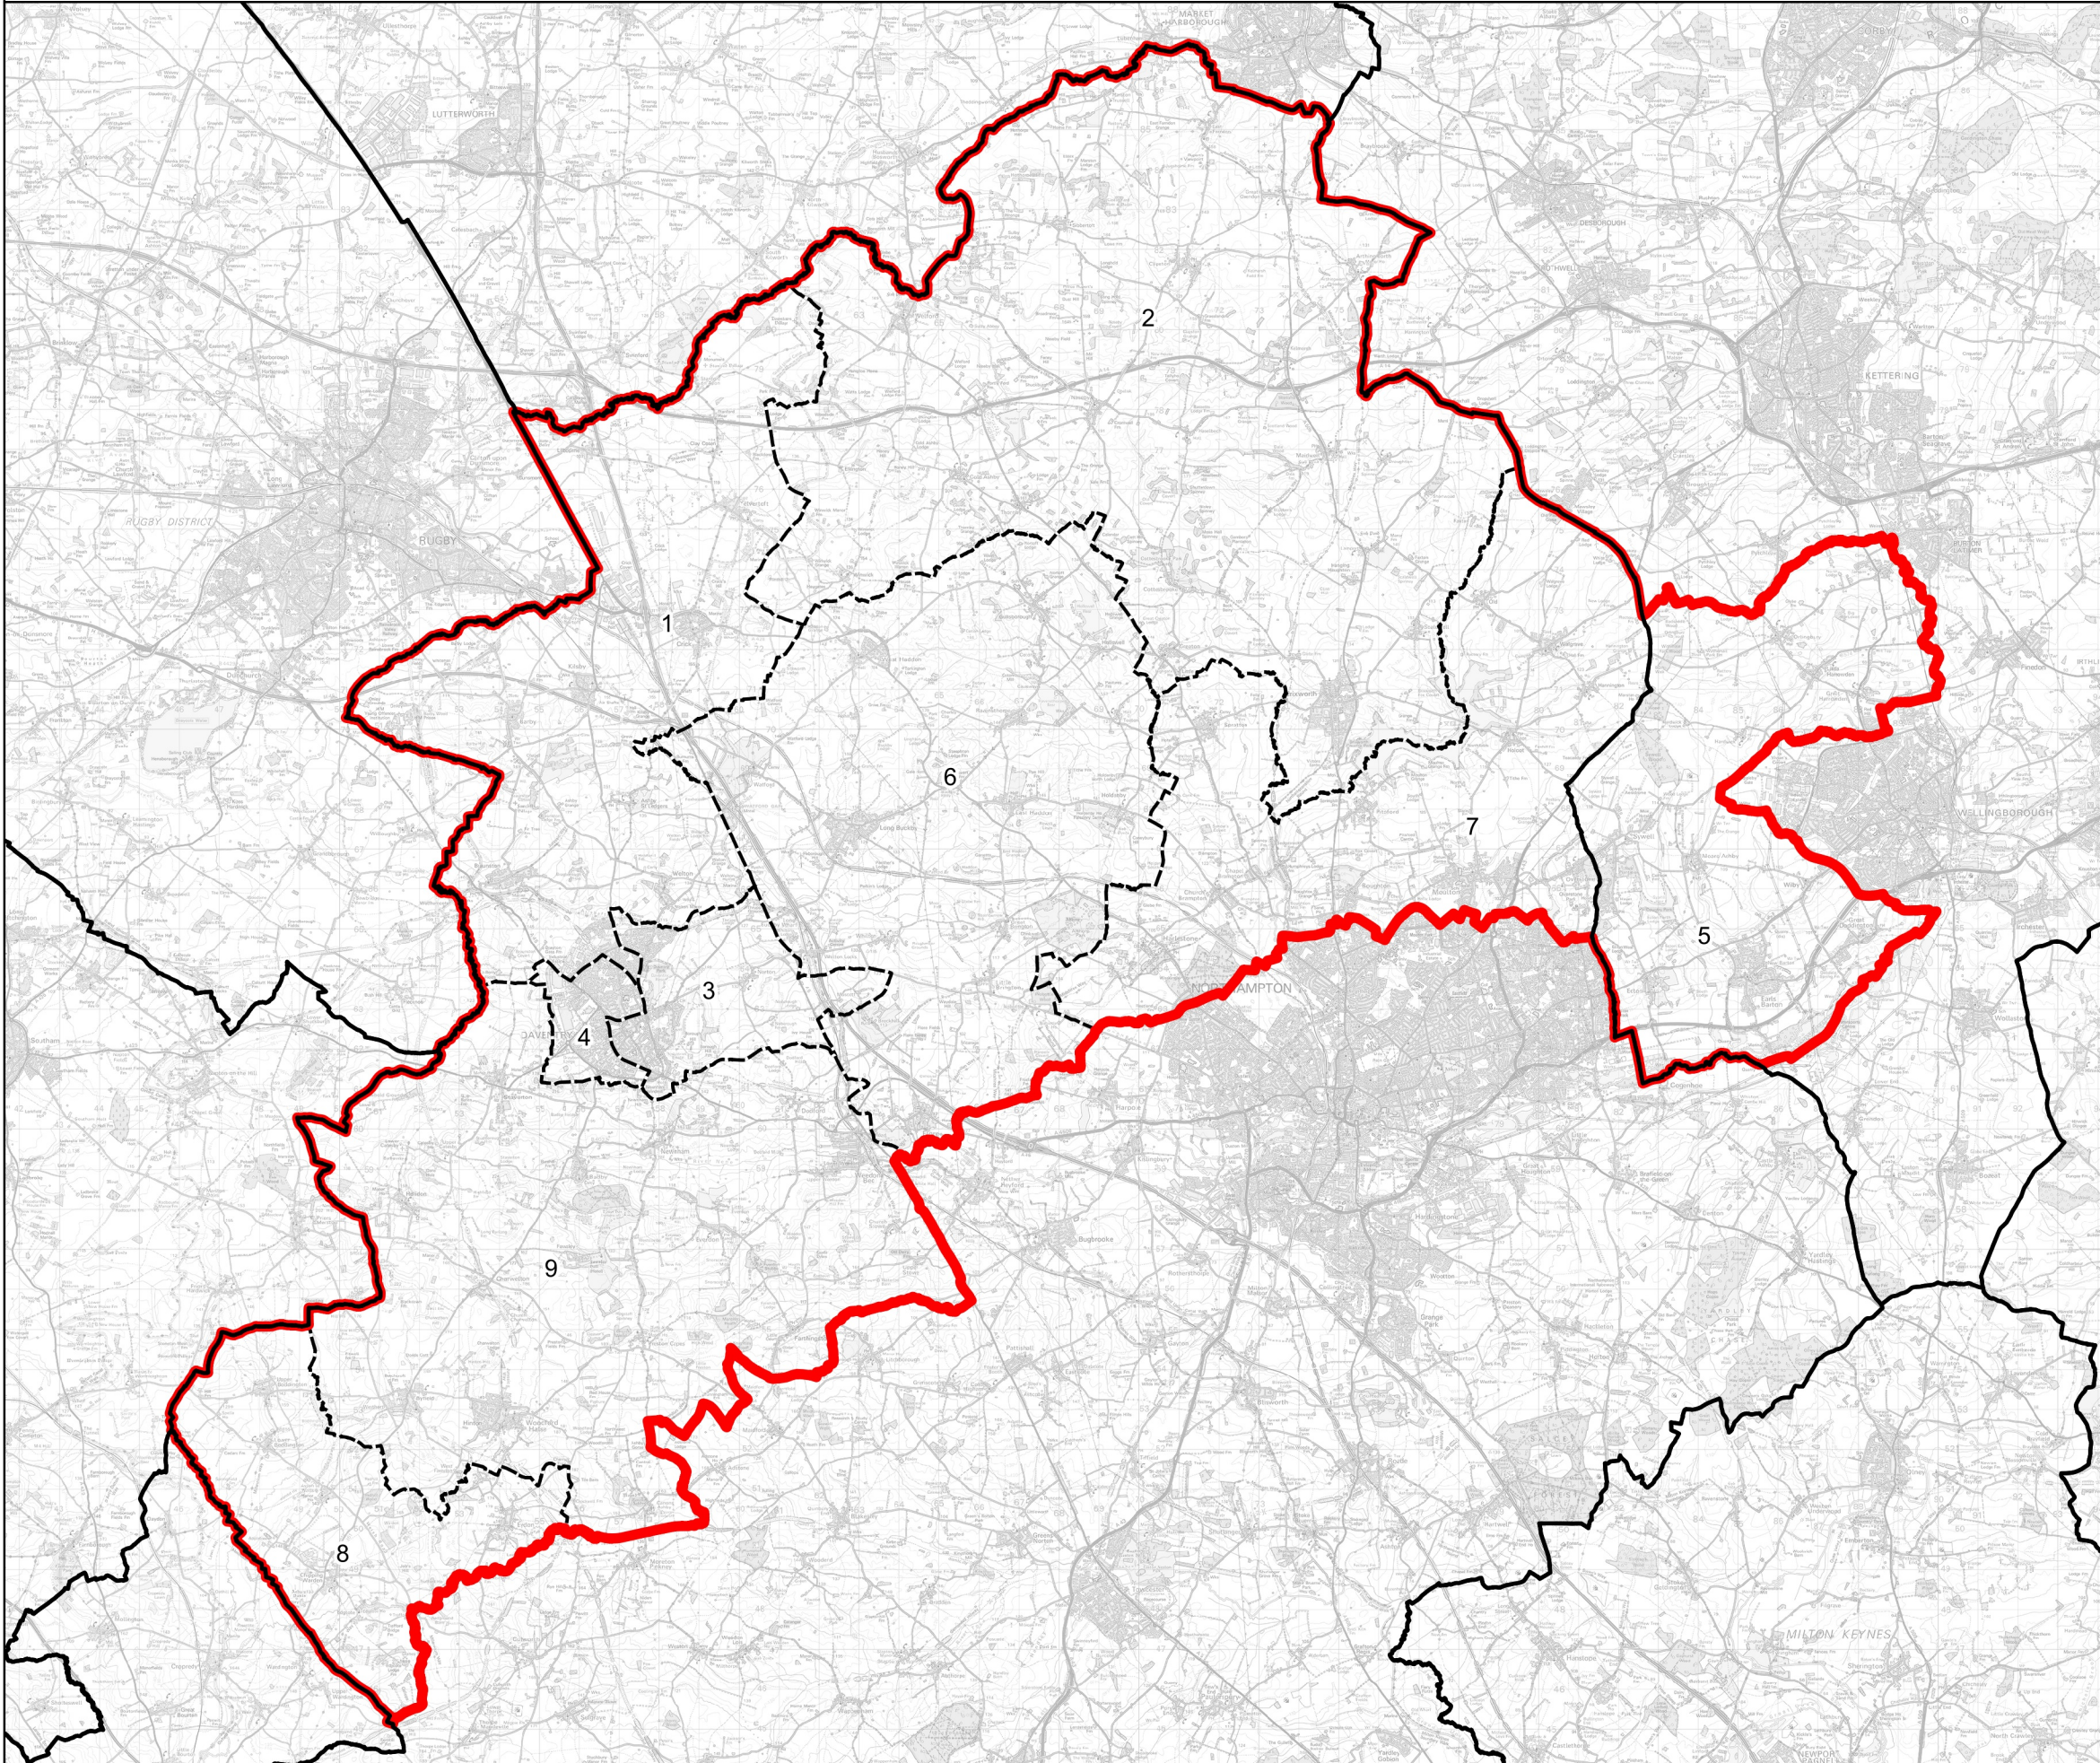

Boundary Commission for England - Revised Proposals for the East Midlands Region

Daventry County Constituency - Electorate 76,539

Wards:

- 1 Braunston and Crick
- 2 Brixworth
- 3 Daventry East
- 4 Daventry West
- 5 Earls Barton
- 6 Long Buckby
- 7 Moulton
- 8 Silverstone (Part)
- 9 Woodford and Weedon

- Constituency
- Local Authorities
- Wards

© Crown copyright and database rights 2022 OS 100018289. You are permitted to use this data solely to enable you to respond to, or interact with, the organisation that provided you with the data. You are not permitted to copy, sub-licence, distribute or sell any of this data to third parties in any form. Third party rights to enforce the terms of this licence shall be reserved to OS.

Daventry County Constituency