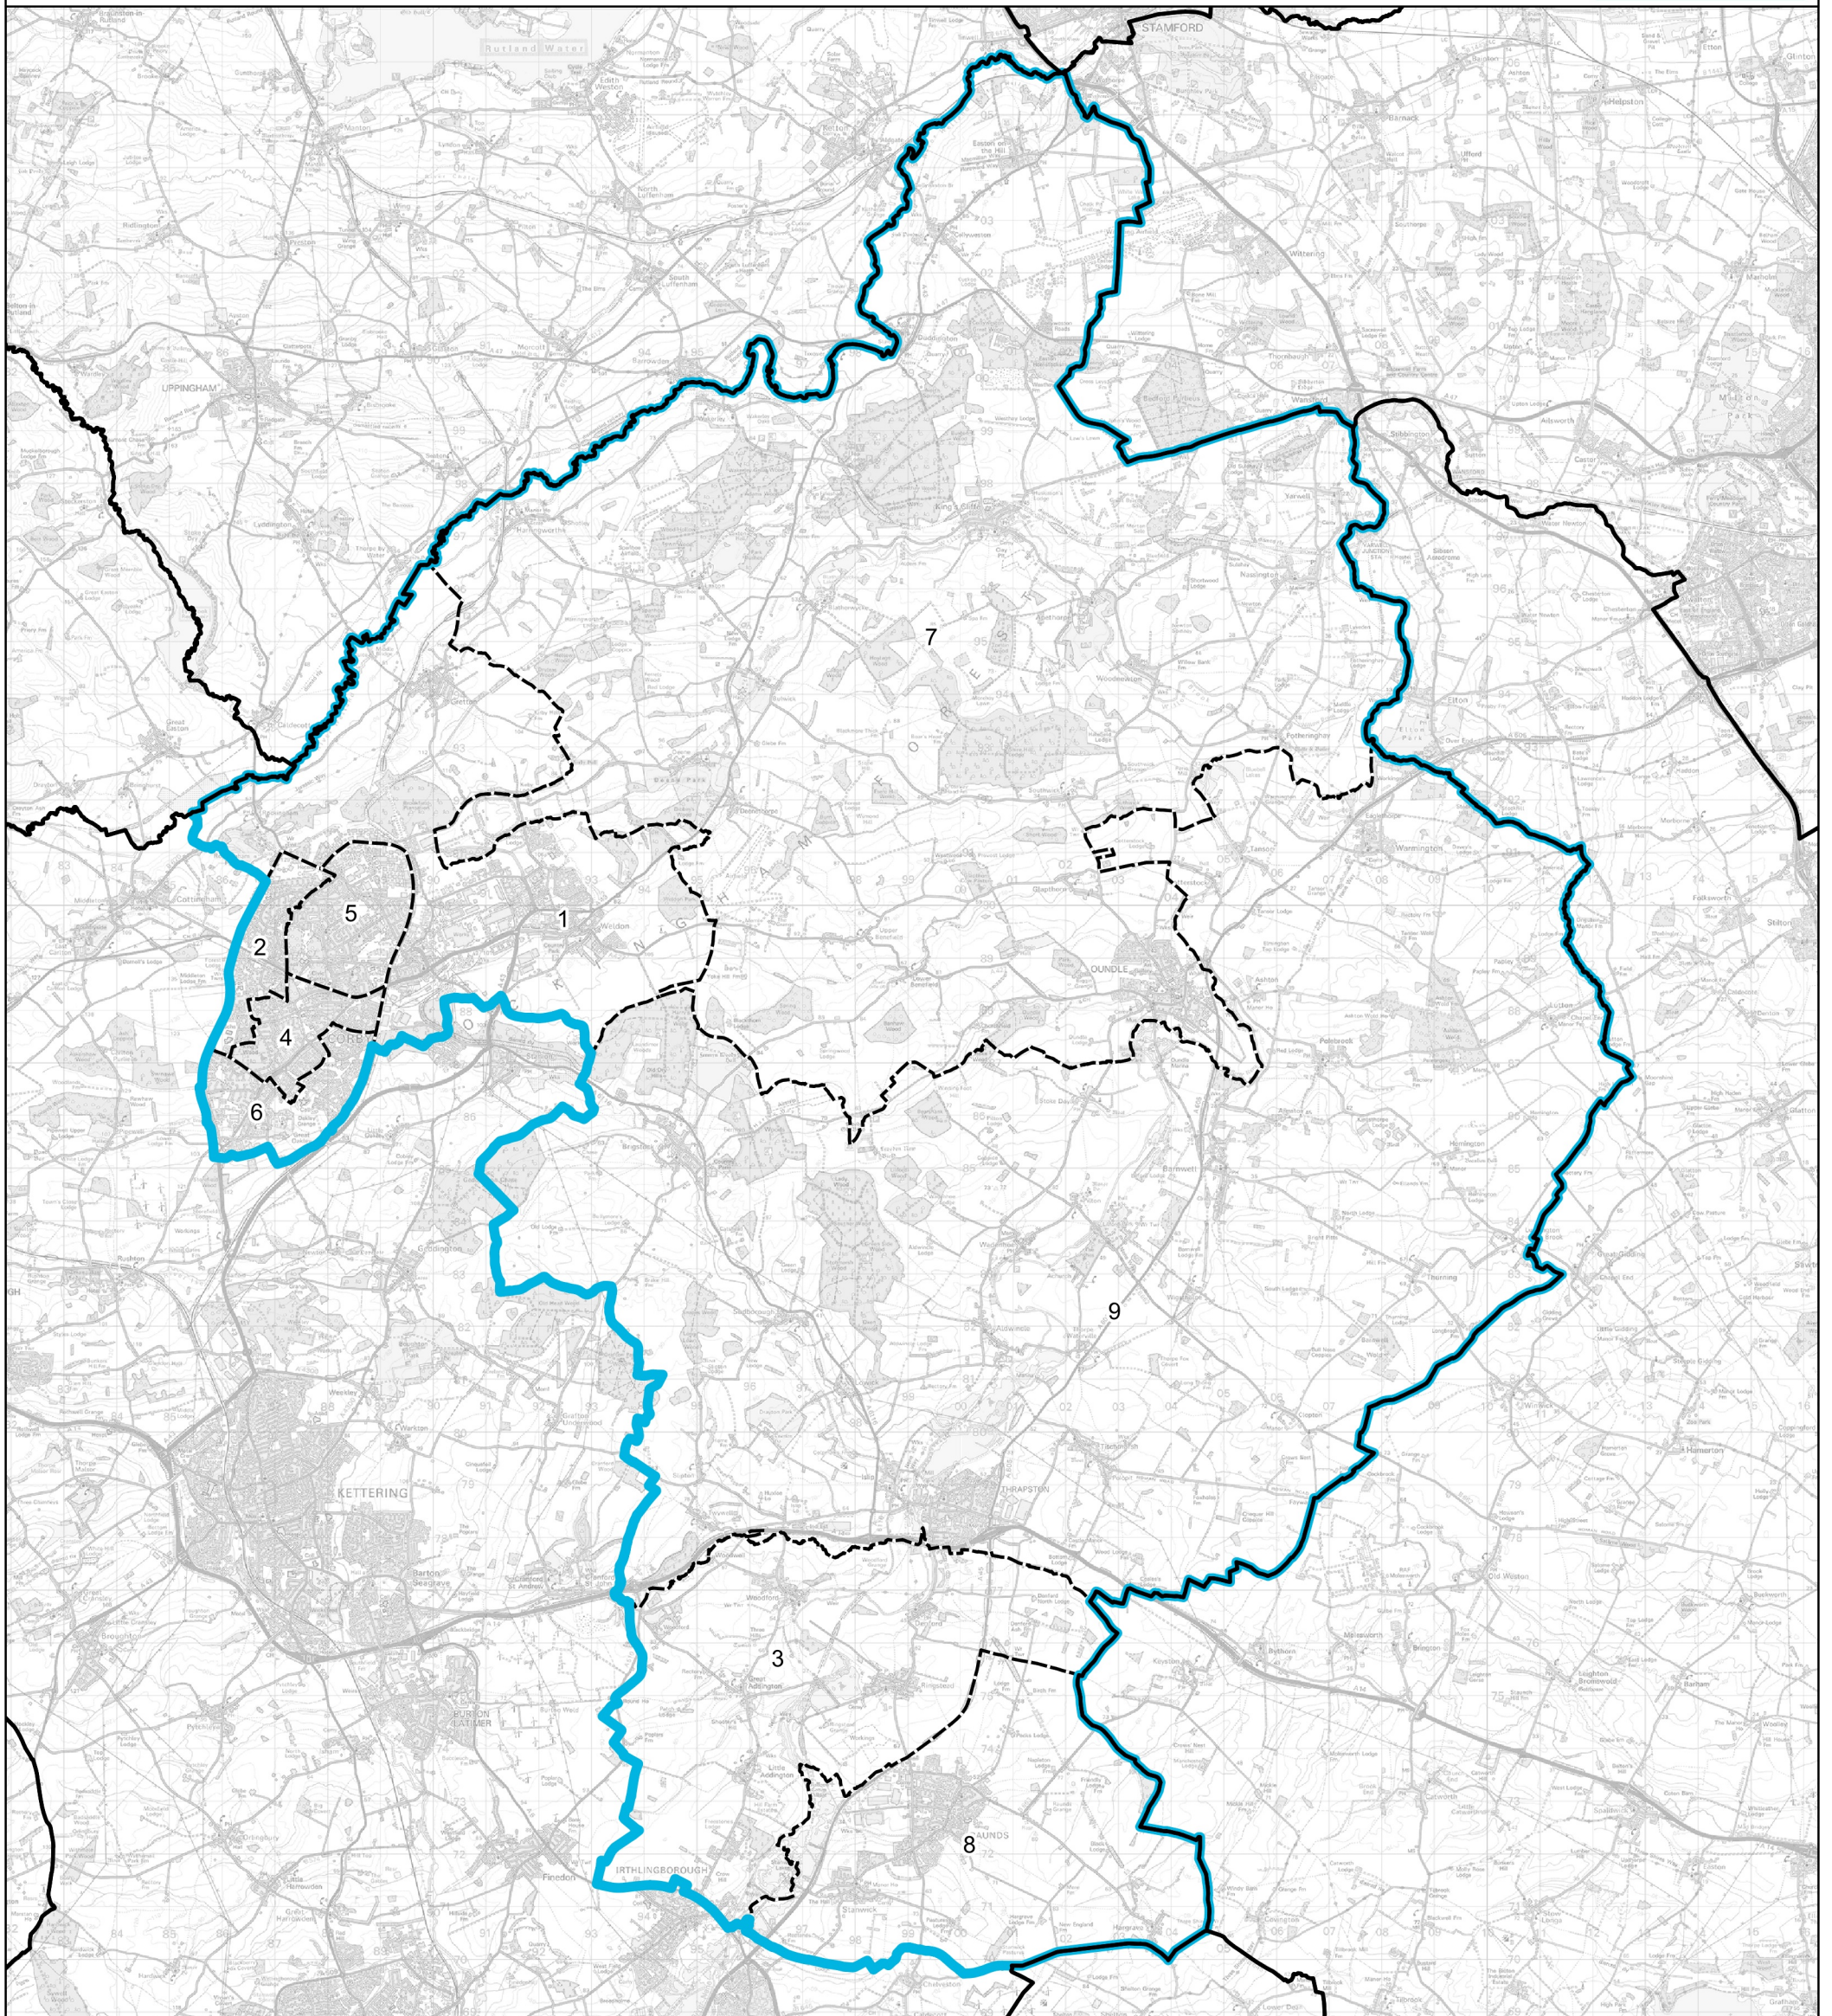

Boundary Commission for England - Revised Proposals for the East Midlands Region

Corby and East Northamptonshire County Constituency - **Electorate 76,748**

- Wards:
- | | |
|--------------------------|-------------|
| 1 Corby Rural (Part) | 8 Raunds |
| 2 Corby West | 9 Thrapston |
| 3 Irthlingborough (Part) | |
| 4 Kingswood | |
| 5 Lloyds | |
| 6 Oakley | |
| 7 Oundle | |

- Constituency
- Local Authorities
- Wards

© Crown copyright and database rights 2022 OS 100018289. You are permitted to use this data solely to enable you to respond to, or interact with, the organisation that provided you with the data. You are not permitted to copy, sub-licence, distribute or sell any of this data to third parties in any form. Third party rights to enforce the terms of this licence shall be reserved to OS.

Corby and East Northamptonshire County Constituency