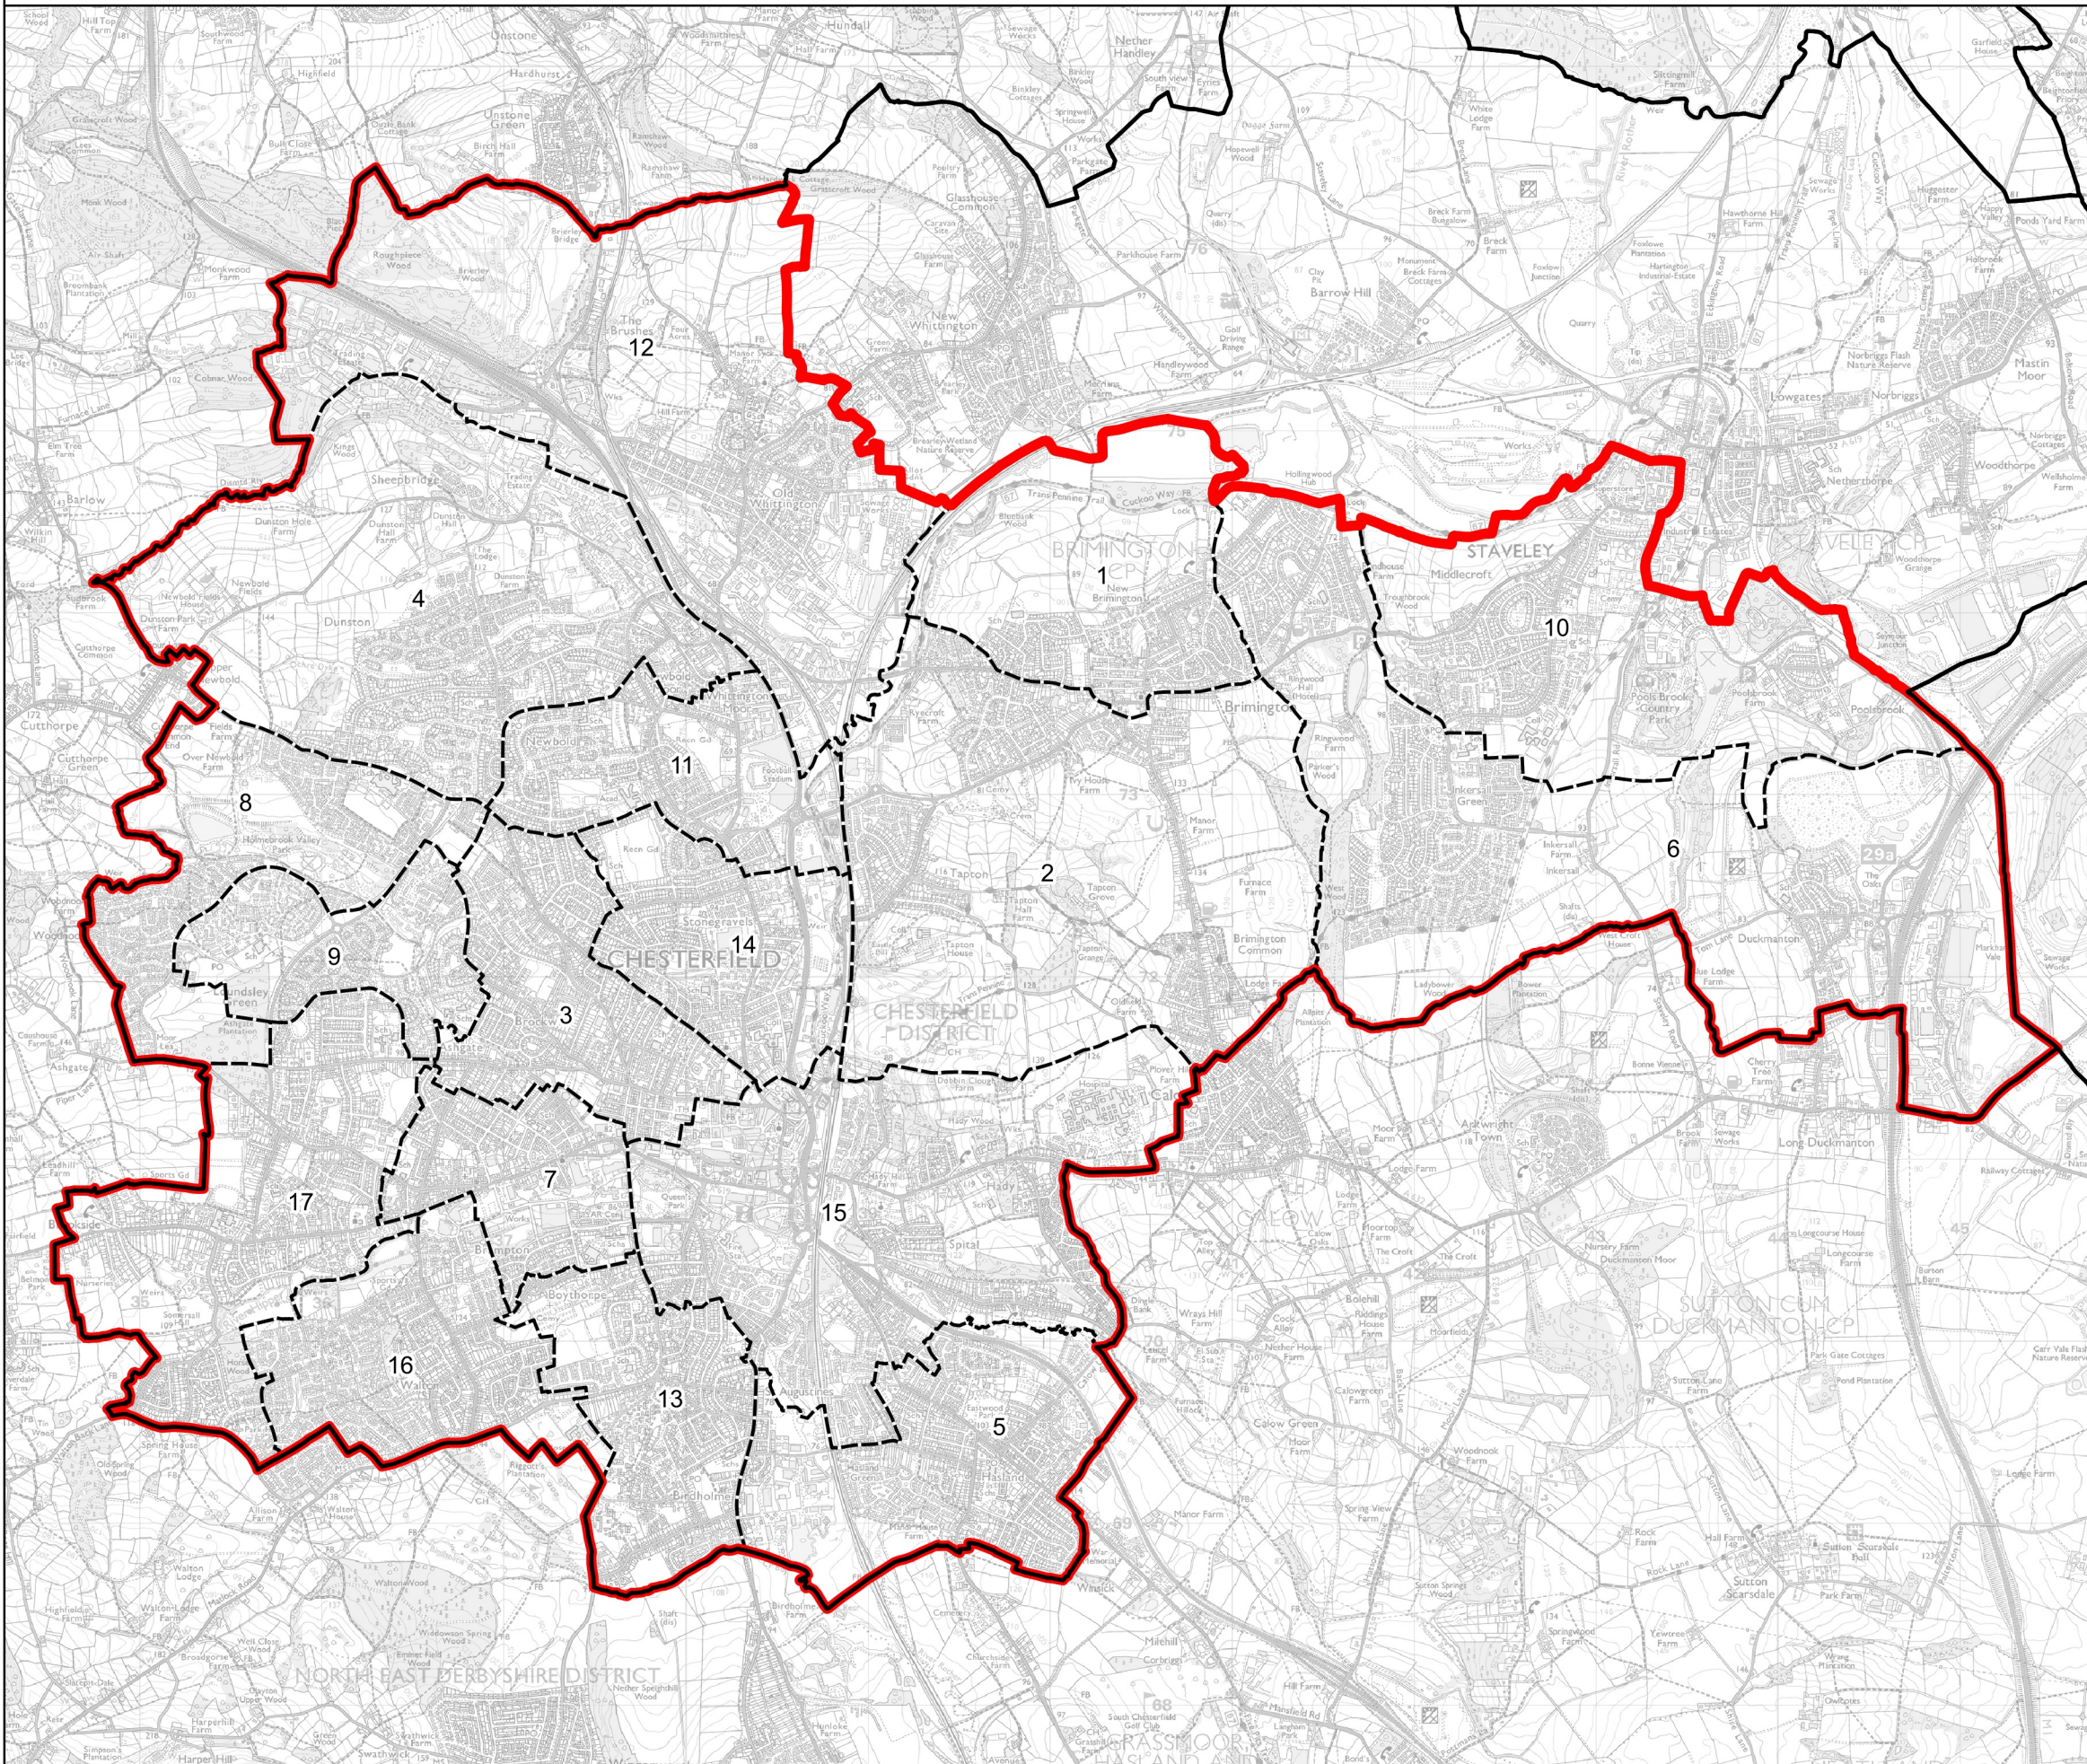

Boundary Commission for England - Revised Proposals for the East Midlands Region

Chesterfield Borough Constituency - Electorate 70,722

Wards:

- 1 Brimington North
- 2 Brimington South
- 3 Brockwell
- 4 Dunston
- 5 Hasland
- 6 Hollingwood and Inkersall
- 7 Holmebrook
- 8 Linacre
- 9 Loundsley Green
- 10 Middlecroft and Poolsbrook
- 11 Moor
- 12 Old Whittington
- 13 Rother
- 14 St. Helen's
- 15 St. Leonard's
- 16 Walton
- 17 West

- Constituency
- Local Authorities
- Wards

0 0.5 1 km

© Crown copyright and database rights 2022 OS 100018289. You are permitted to use this data solely to enable you to respond to, or interact with, the organisation that provided you with the data. You are not permitted to copy, sub-licence, distribute or sell any of this data to third parties in any form. Third party rights to enforce the terms of this licence shall be reserved to OS.