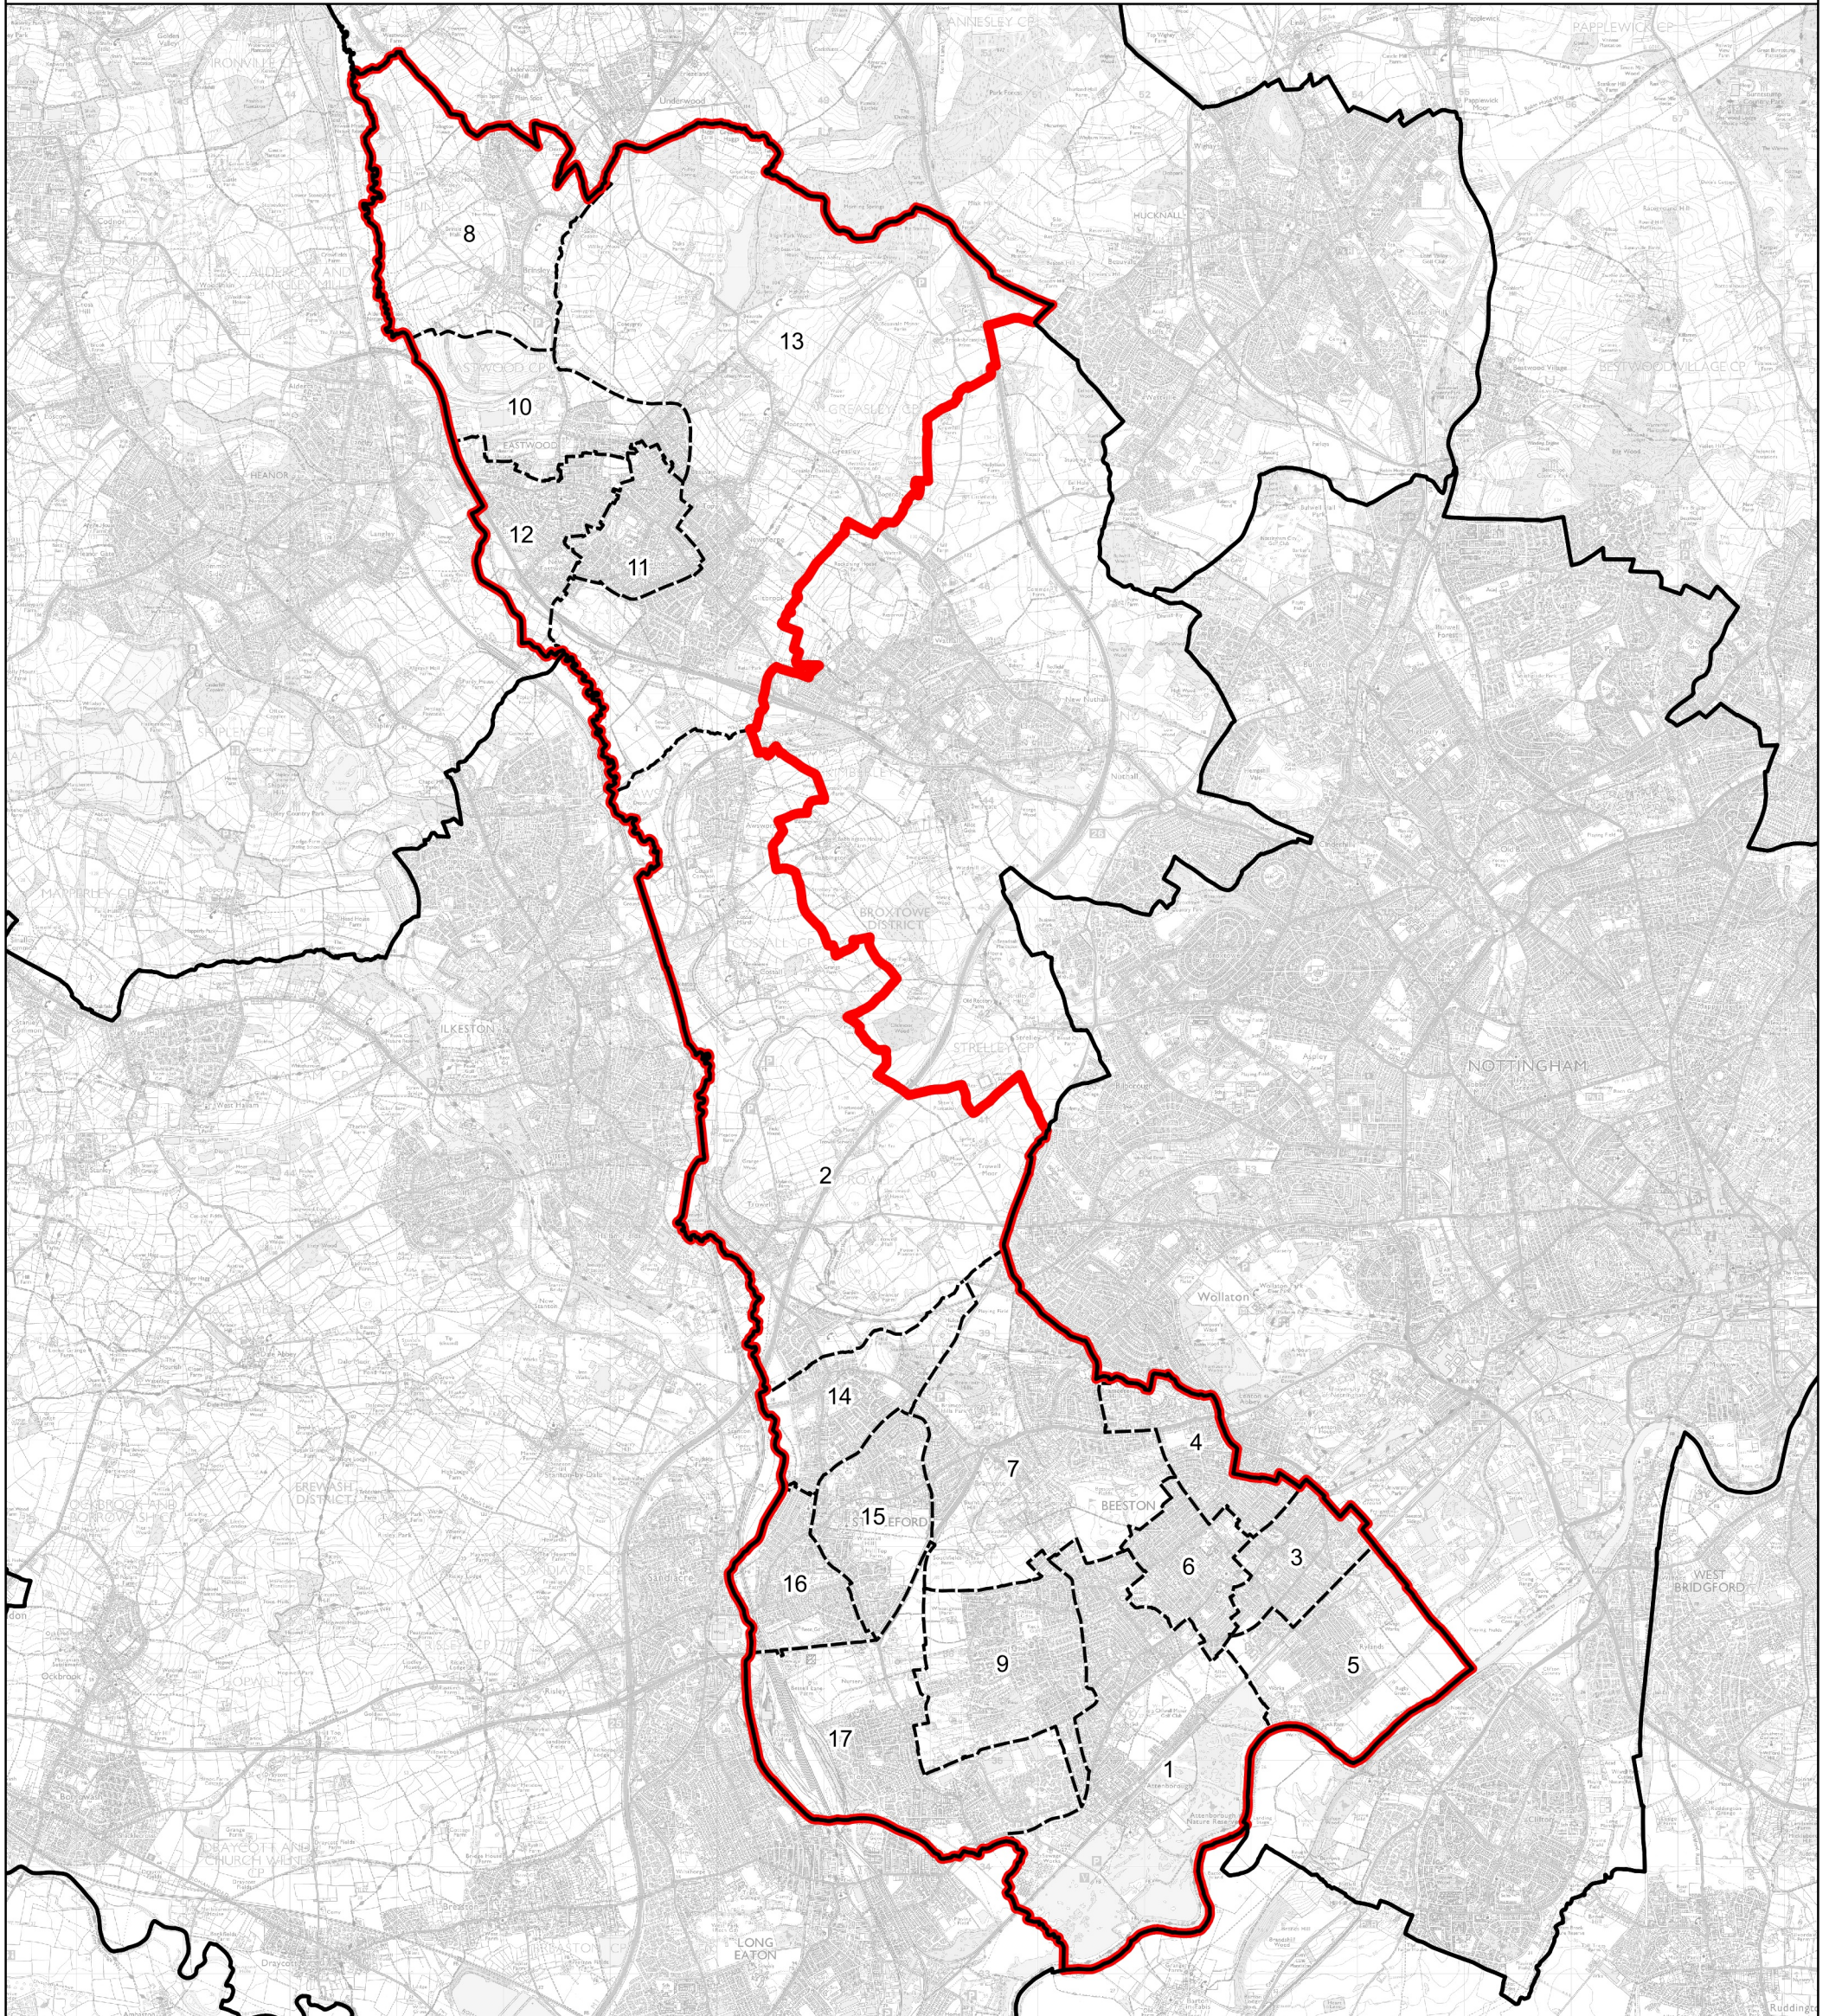

# Boundary Commission for England - Revised Proposals for the East Midlands Region

Broxtowe County Constituency - Electorate 72,461

**Wards:**

- |                                |                        |                             |
|--------------------------------|------------------------|-----------------------------|
| 1 Attenborough & Chilwell East | 7 Bramcote             | 14 Stapleford North         |
| 2 Awsworth, Cossall & Trowell  | 8 Brinsley             | 15 Stapleford South East    |
| 3 Beeston Central              | 9 Chilwell West        | 16 Stapleford South West    |
| 4 Beeston North                | 10 Eastwood Hall       | 17 Toton & Chilwell Meadows |
| 5 Beeston Rylands              | 11 Eastwood Hilltop    |                             |
| 6 Beeston West                 | 12 Eastwood St. Mary's |                             |
|                                | 13 Greasley            |                             |

- Constituency
- Local Authorities
- Wards

© Crown copyright and database rights 2022 OS 100018289. You are permitted to use this data solely to enable you to respond to, or interact with, the organisation that provided you with the data. You are not permitted to copy, sub-licence, distribute or sell any of this data to third parties in any form. Third party rights to enforce the terms of this licence shall be reserved to OS.

## Broxtowe County Constituency