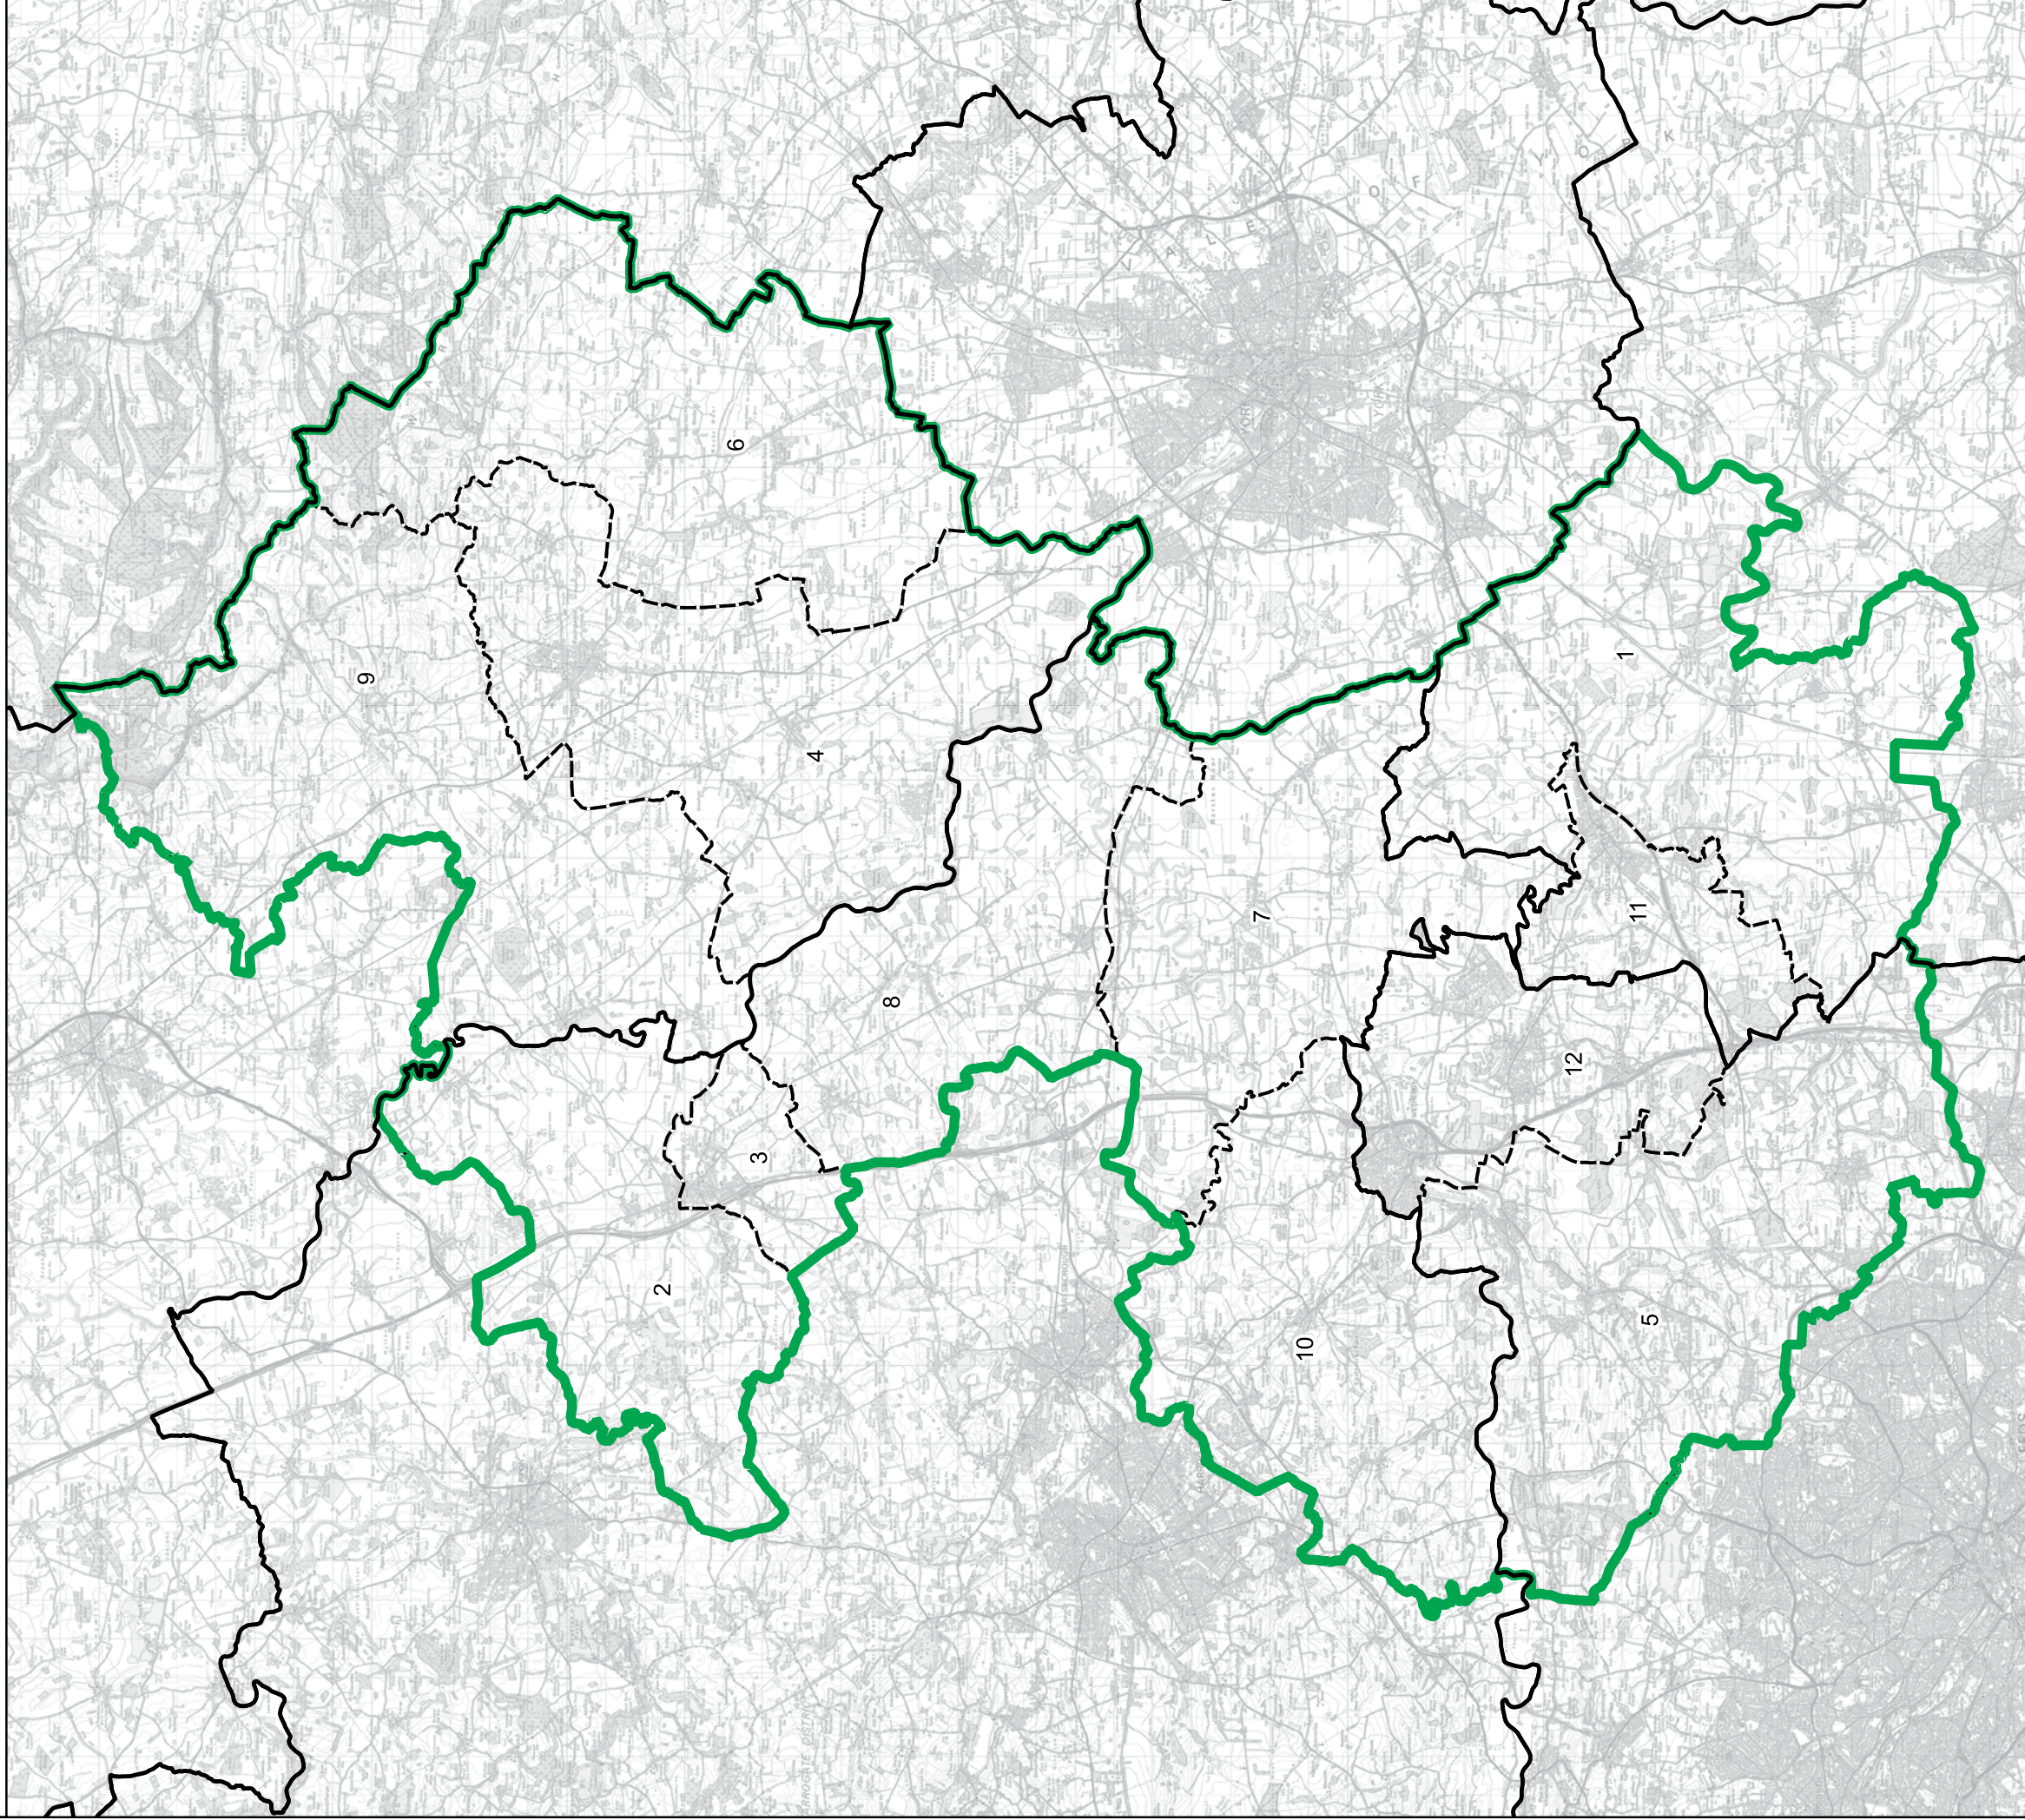

Boundary Commission for England - Final Recommendations for the Yorkshire and the Humber Region
Wetherby and Easingwold County Constituency - Electorate 71,455

Wards:

1 Appleton Roebuck & Church Fenton	7 Marston Moor
2 Bishop Monkton & Newby	8 Ouseburn
3 Boroughbridge	9 Raskelf & White Horse
4 Easingwold	10 Spofforth with Lower Wharfedale
5 Harewood	11 Tadcaster
6 Huby	12 Wetherby

Constituency
 Local Authorities
 Wards

N
0 2 4 km

© Crown copyright and database rights 2023 OS 100018269. You are permitted to use this data solely to enable you to respond to, or interact with, the organisation that provided you with the data. You are not permitted to copy, sub-licence, distribute or sell any of this data to third parties in any form. Third party rights to enforce the terms of this licence shall be reserved to OS.

Wetherby and Easingwold County Constituency