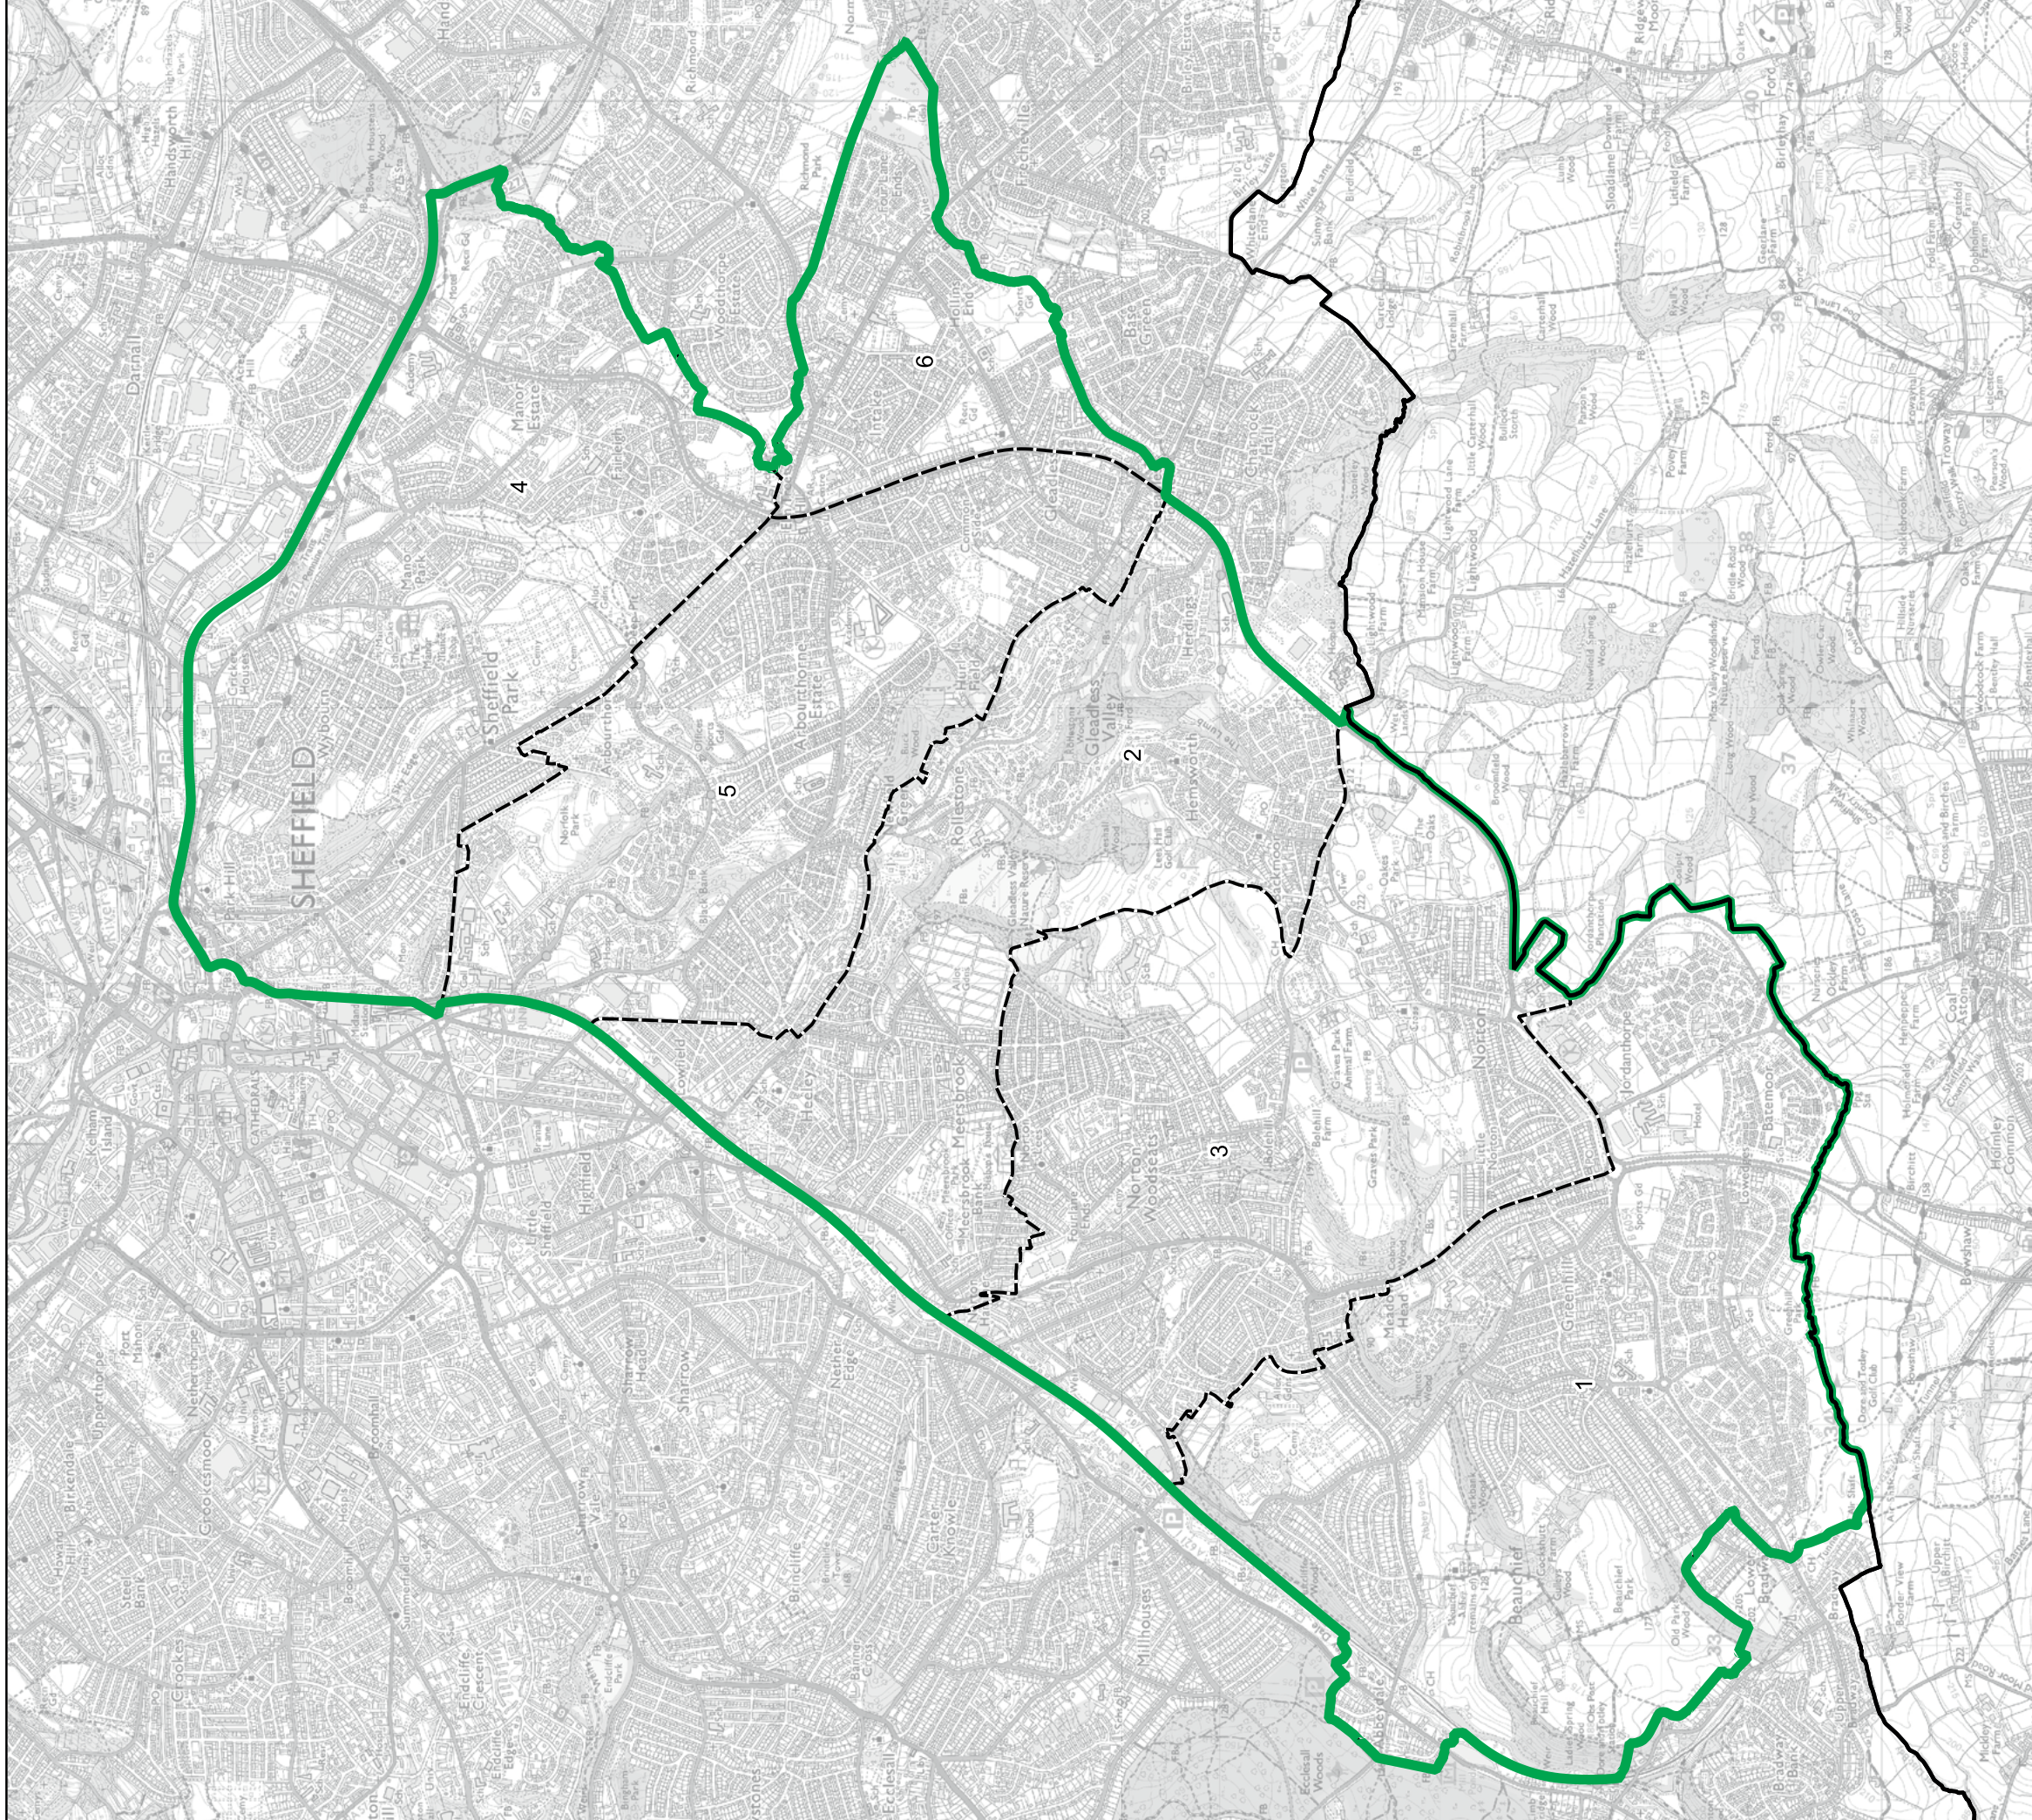

1. **Wards:**
2. 1 Beauchief & Greenhill
   - 2 Gleadless Valley
   - 3 Graves Park
   - 4 Manor Castle
   - 5 Park & Arbourthorne
   - 6 Richmond (Part)

- Constituency
- Local Authorities
- Wards

© Crown copyright and database rights 2023 OS 100018269. You are permitted to use this data solely to enable you to respond to, or interact with, the organisation that provided you with the data. You are not permitted to copy, sub-licence, distribute or sell any of this data to third parties in any form. Third party rights to enforce the terms of this licence shall be reserved to OS.