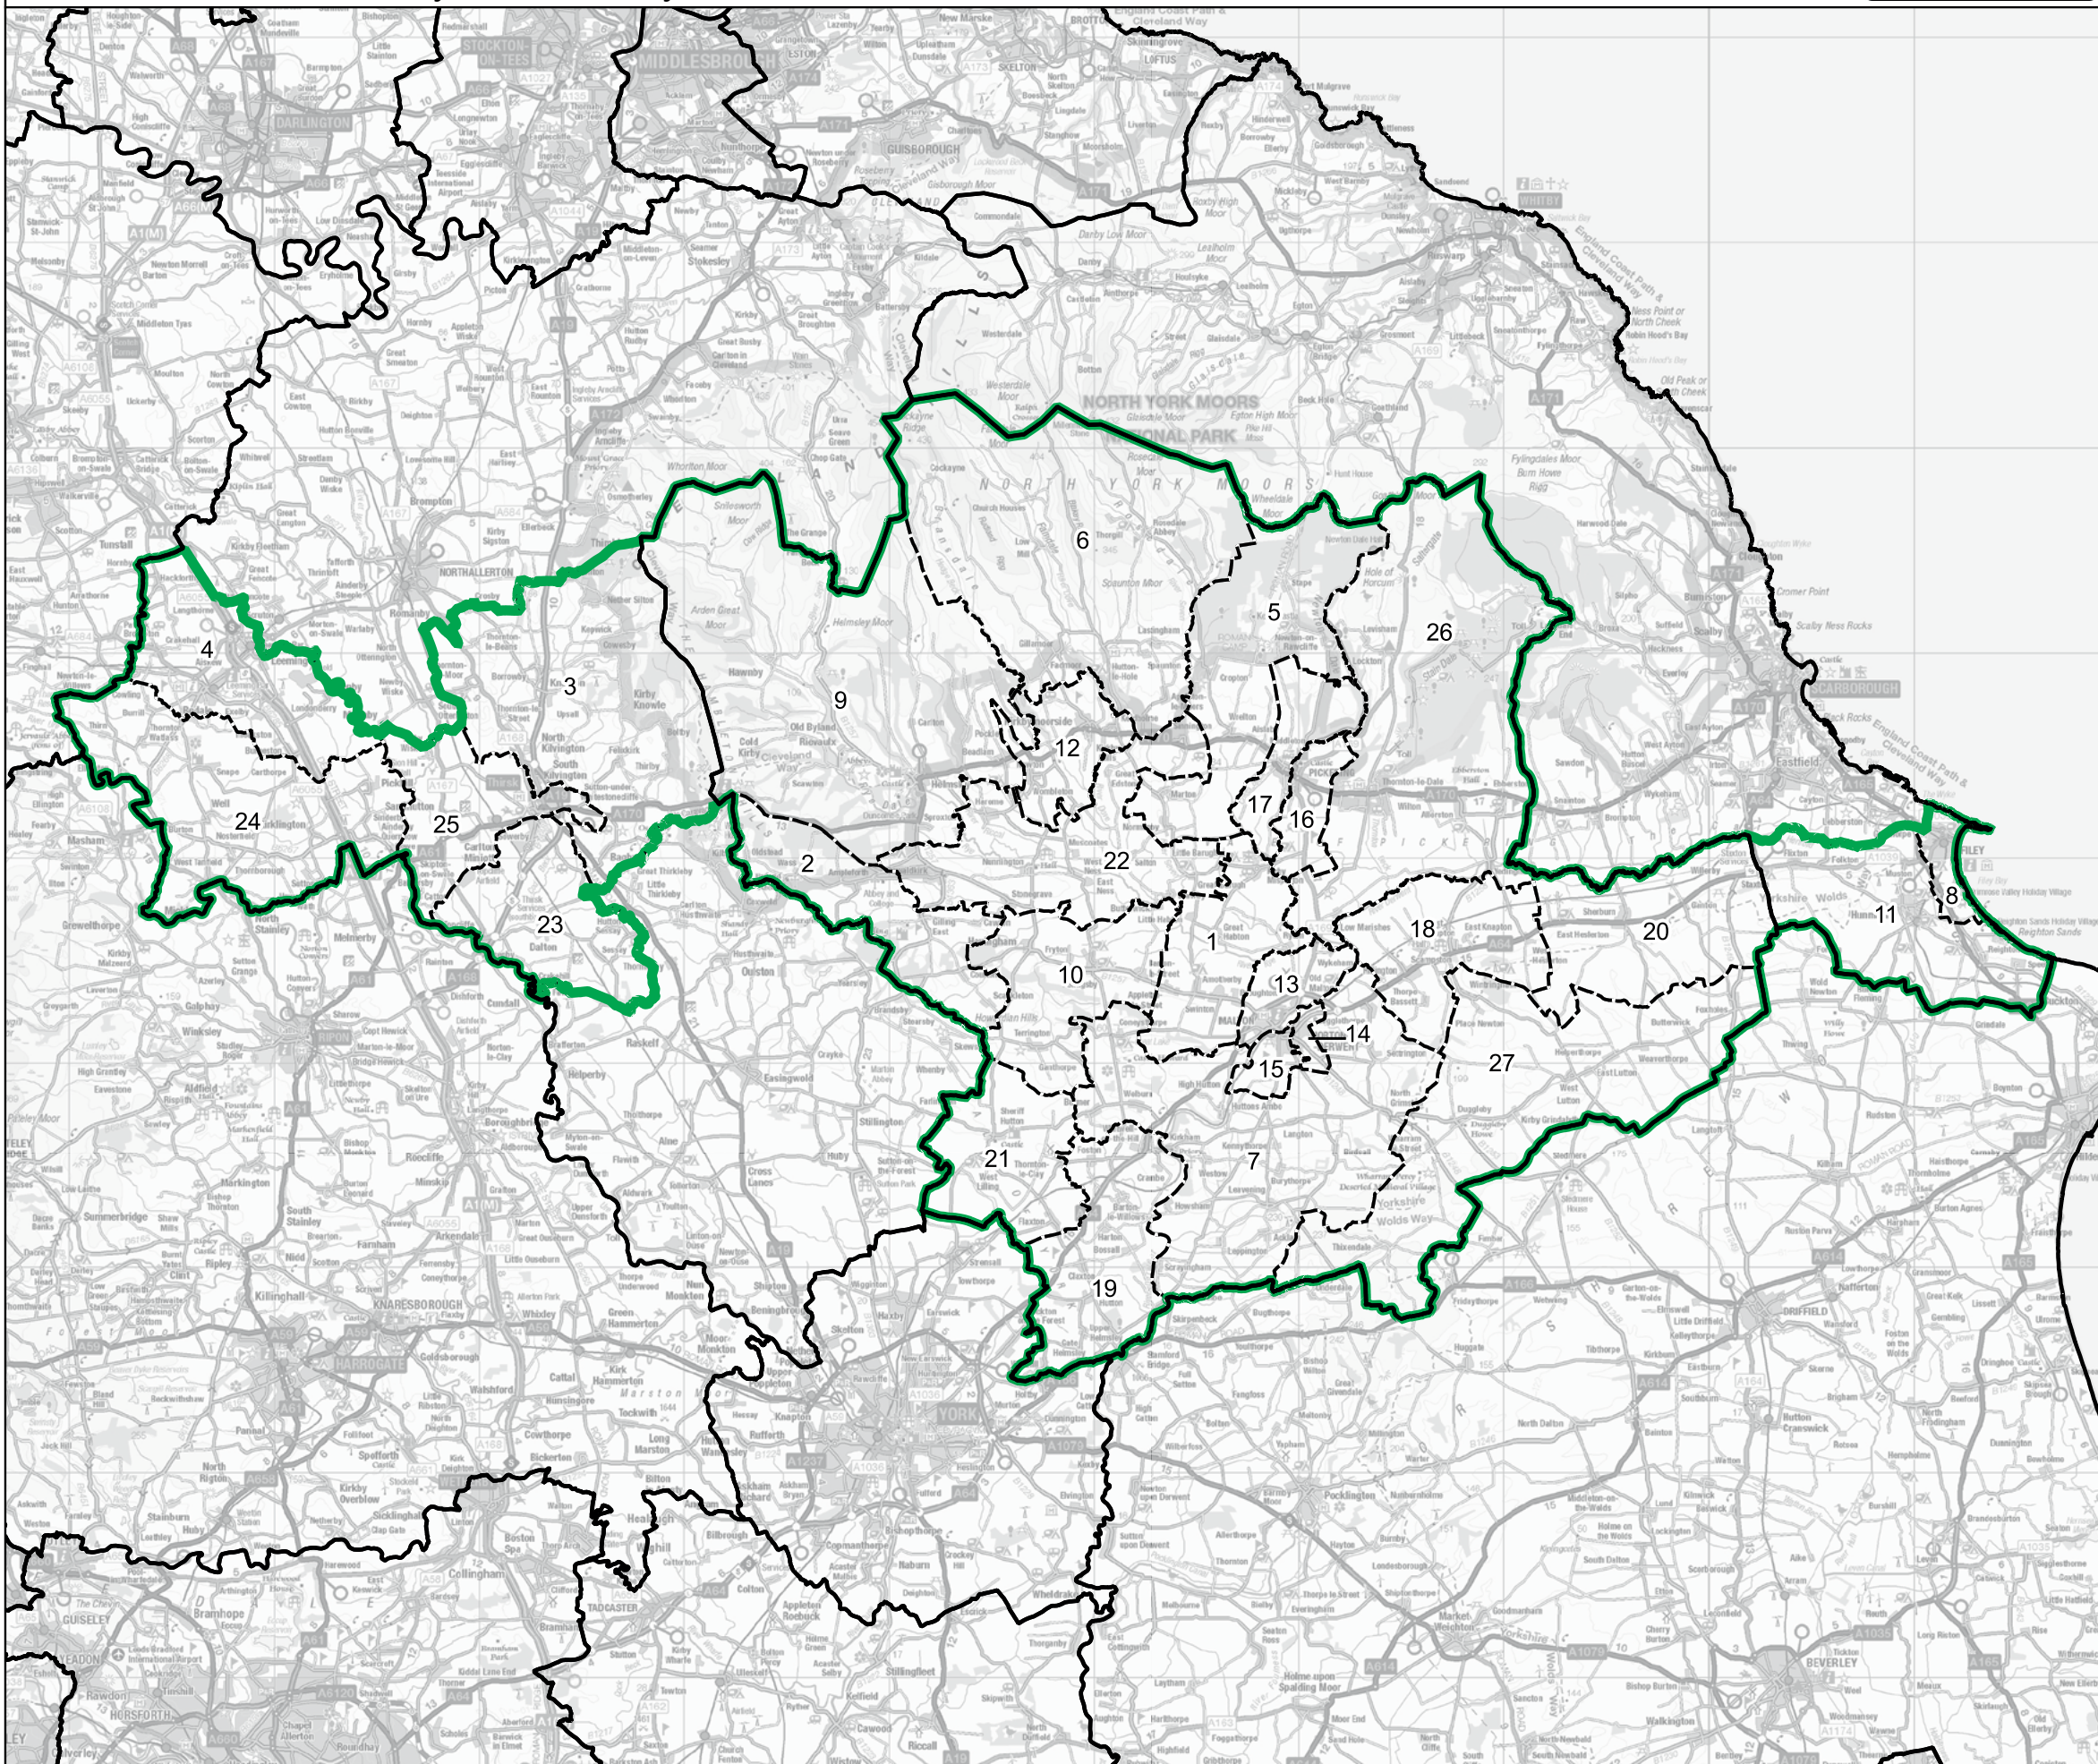

Wards:

- 1 Amotherby
- 2 Ampleforth
- 3 Bagby & Thorntons
- 4 Bedale
- 5 Cropton
- 6 Dales
- 7 Derwent
- 8 Filey
- 9 Helmsley
- 10 Hovingham
- 11 Hunmanby
- 12 Kirkbymoorside
- 13 Malton
- 14 Norton East
- 15 Norton West
- 16 Pickering East
- 17 Pickering West
- 18 Rillington
- 19 Ryedale South West
- 20 Sherburn
- 21 Sheriff Hutton
- 22 Sinnington
- 23 Sowerby & Topcliffe
- 24 Tanfield
- 25 Thirsk
- 26 Thornton Dale
- 27 Wolds

- Constituency
- Local Authorities
- Wards

© Crown copyright and database rights 2023 OS 100018289. You are permitted to use this data solely to enable you to respond to, or interact with, the organisation that provided you with the data. You are not permitted to copy, sub-licence, distribute or sell any of this data to third parties in any form. Third party rights to enforce the terms of this licence shall be reserved to OS.

Thirsk and Malton County Constituency