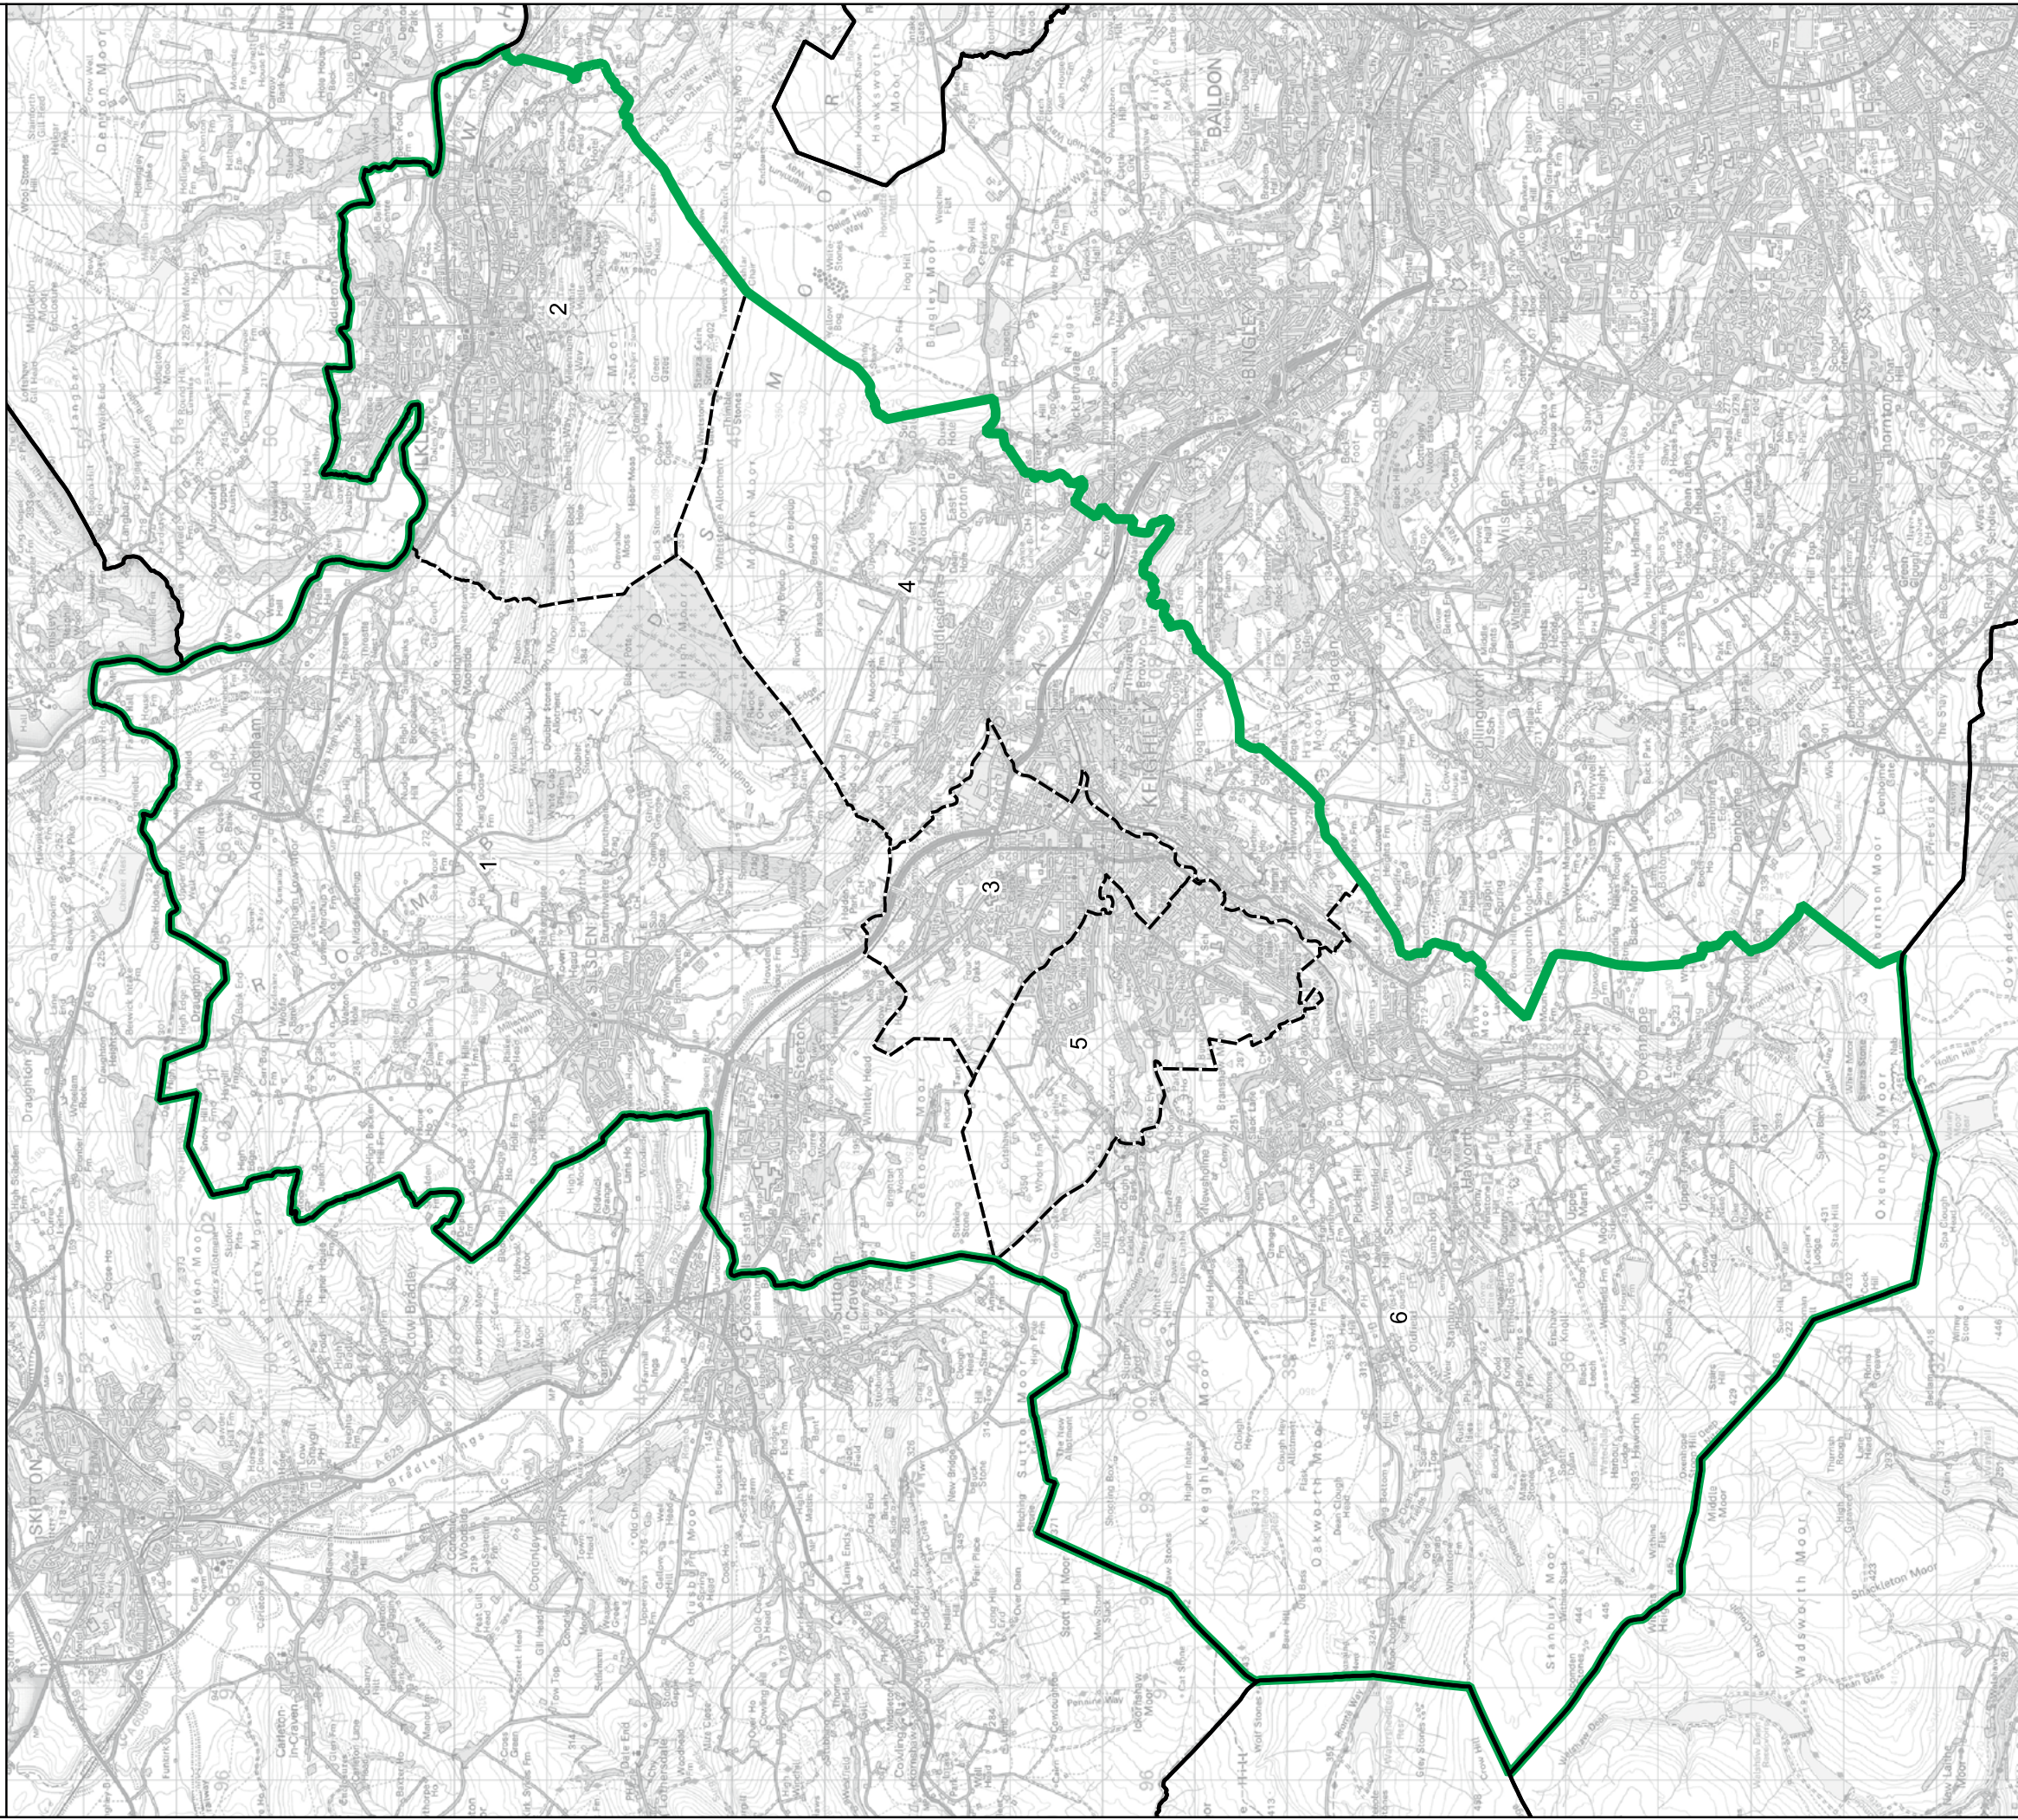

Boundary Commission for England - Final Recommendations for the Yorkshire and the Humber Region
Keighley and Ilkley County Constituency - Electorate 72,954

1. Wards:
2. 1 Craven
   - 2 Ilkley
   - 3 Keighley Central
   - 4 Keighley East
   - 5 Keighley West
   - 6 Worth Valley

Constituency
Local Authorities
Wards

© Crown copyright and database rights 2023 OS 100018269. You are permitted to use this data solely to enable you to respond to, or interact with, the organisation that provided you with the data. You are not permitted to copy, sub-licence, distribute or sell any of this data to third parties in any form. Third party rights to enforce the terms of this licence shall be reserved to OS.

Keighley and Ilkley County Constituency