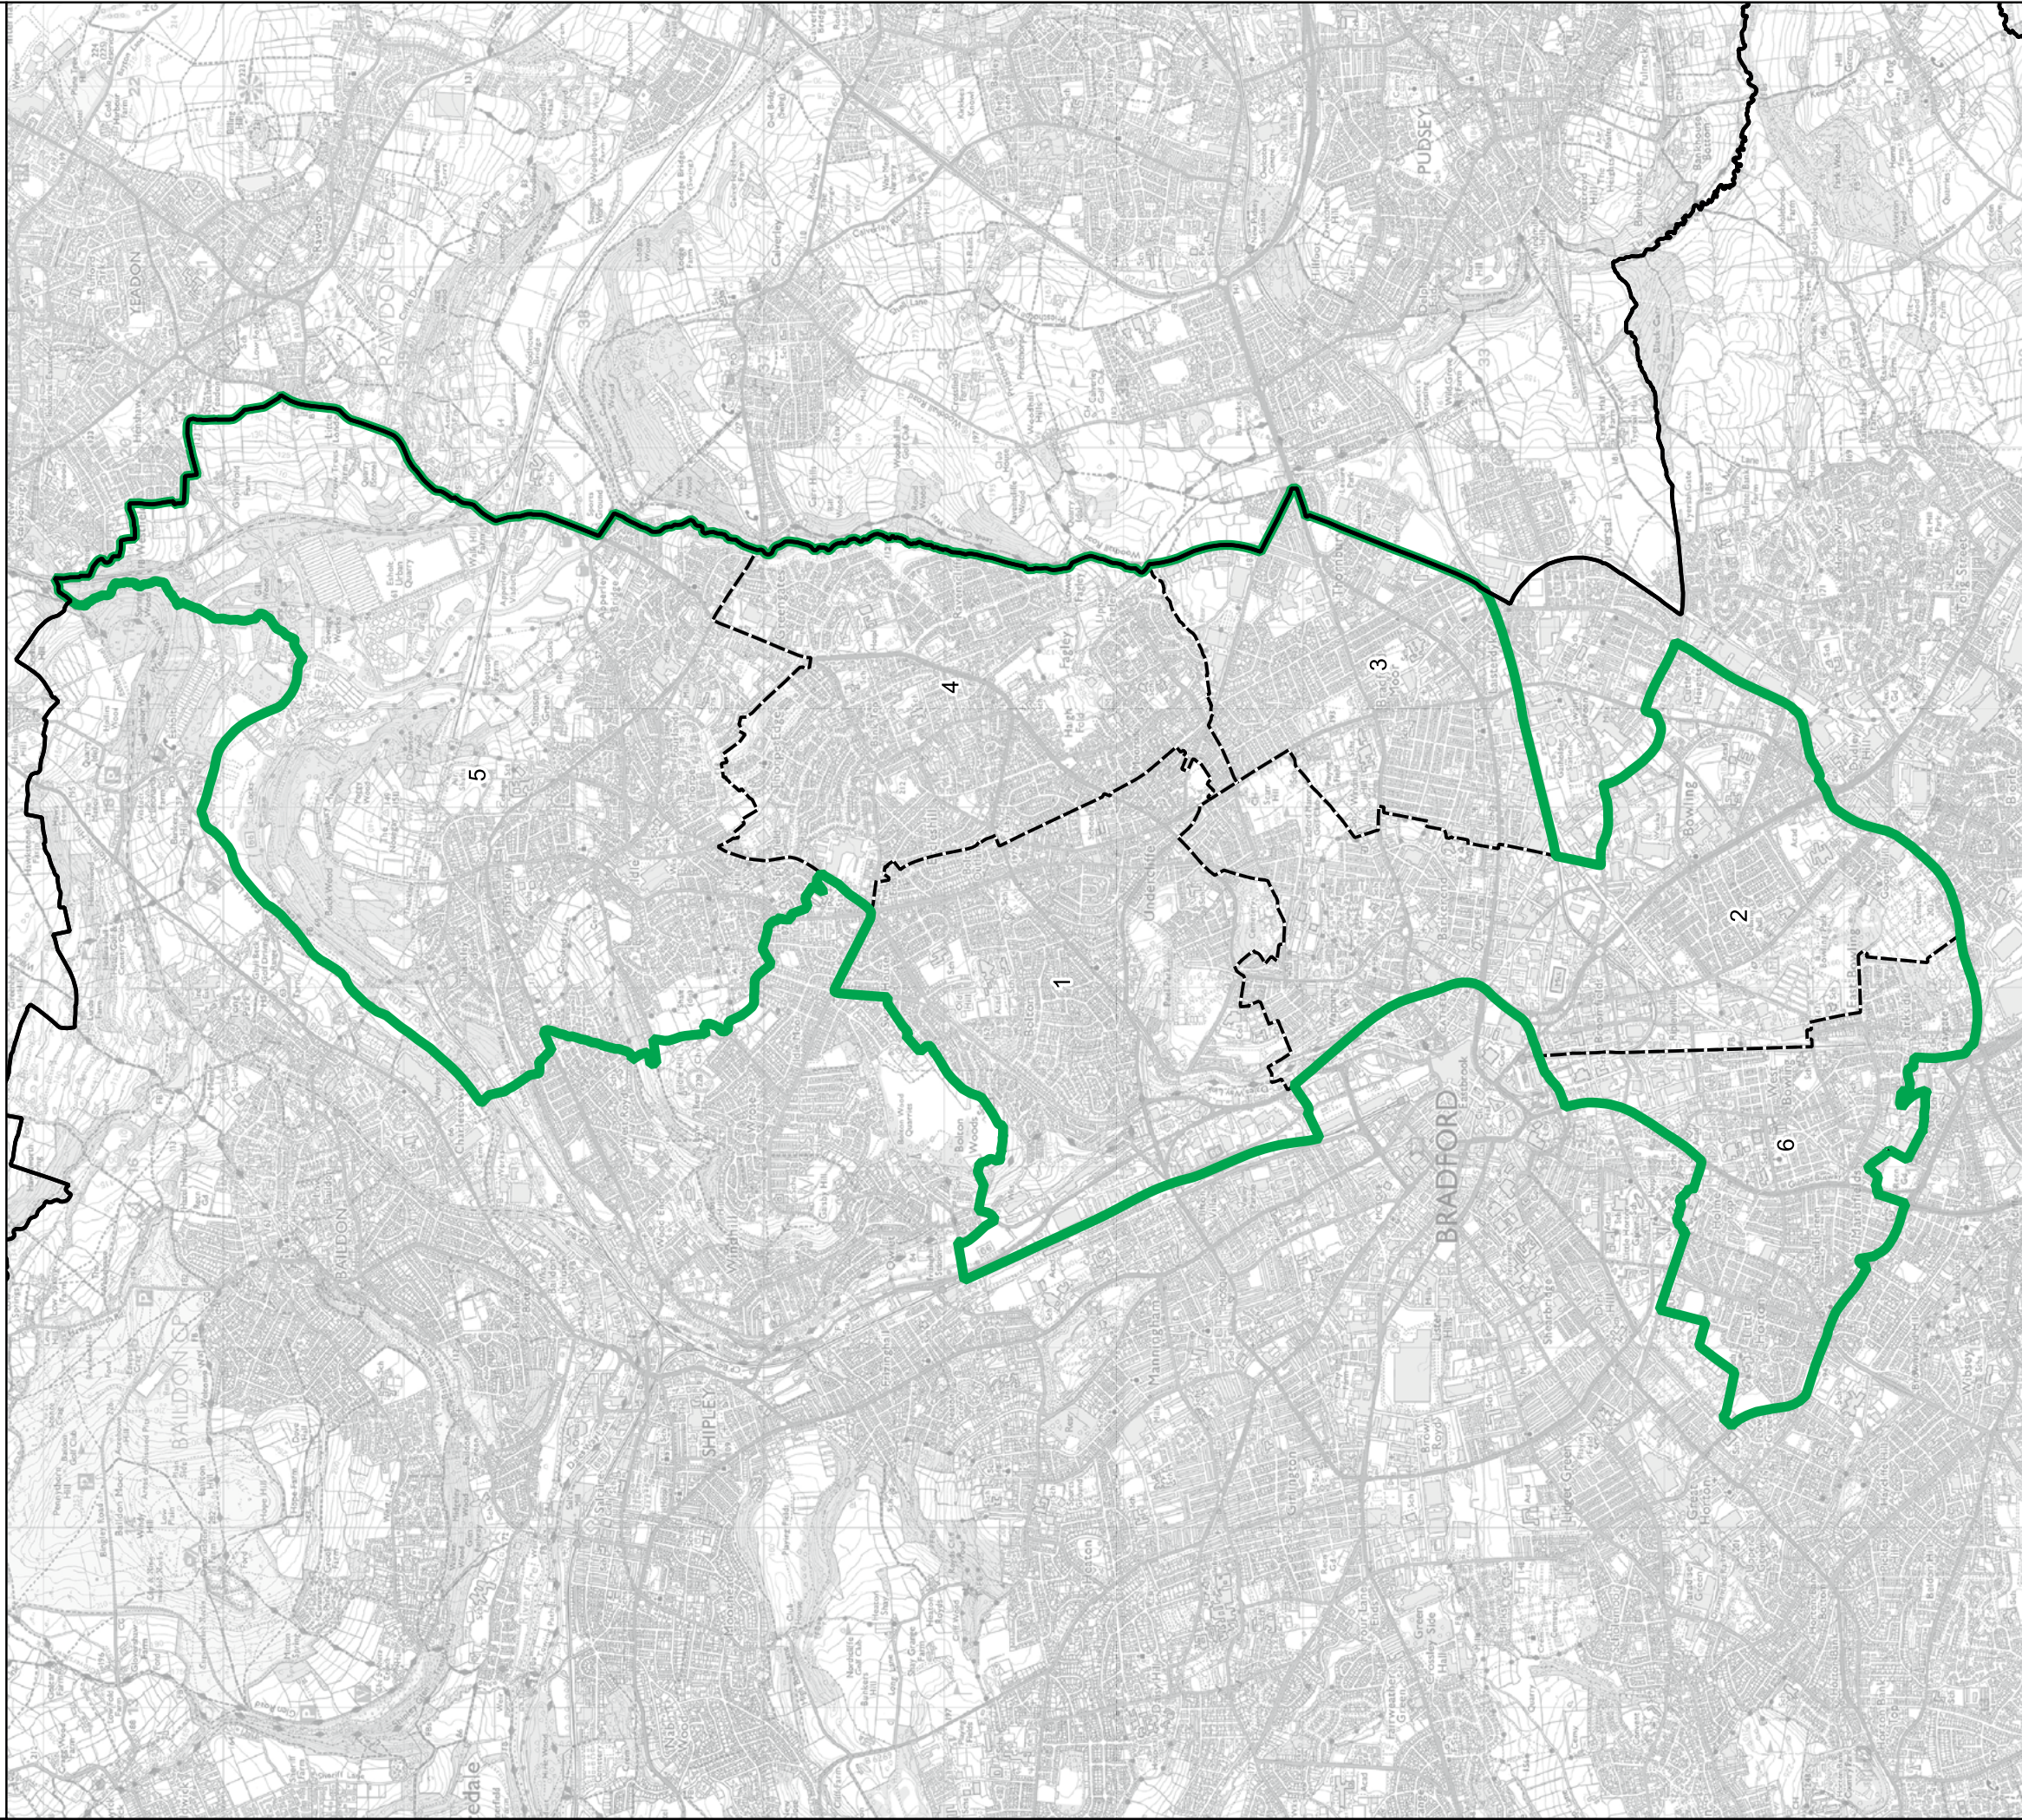

1. **Wards:**
2. 1 Bolton and Undercliffe
   - 2 Bowling and Barkerend (Part)
   - 3 Bradford Moor
   - 4 Eccleshill
   - 5 Idle and Thackley
   - 6 Little Horton

Constituency (Green outline)

Local Authorities (Black outline)

Wards (Dashed outline)

Scale: 0, 0.5, 1 km

North Arrow: N

© Crown copyright and database rights 2023 OS 100018289. You are permitted to use this data solely to enable you to respond to, or interact with, the organisation that provided you with the data. You are not permitted to copy, sub-licence, distribute or sell any of this data to third parties in any form. Third party rights to enforce the terms of this licence shall be reserved to OS.