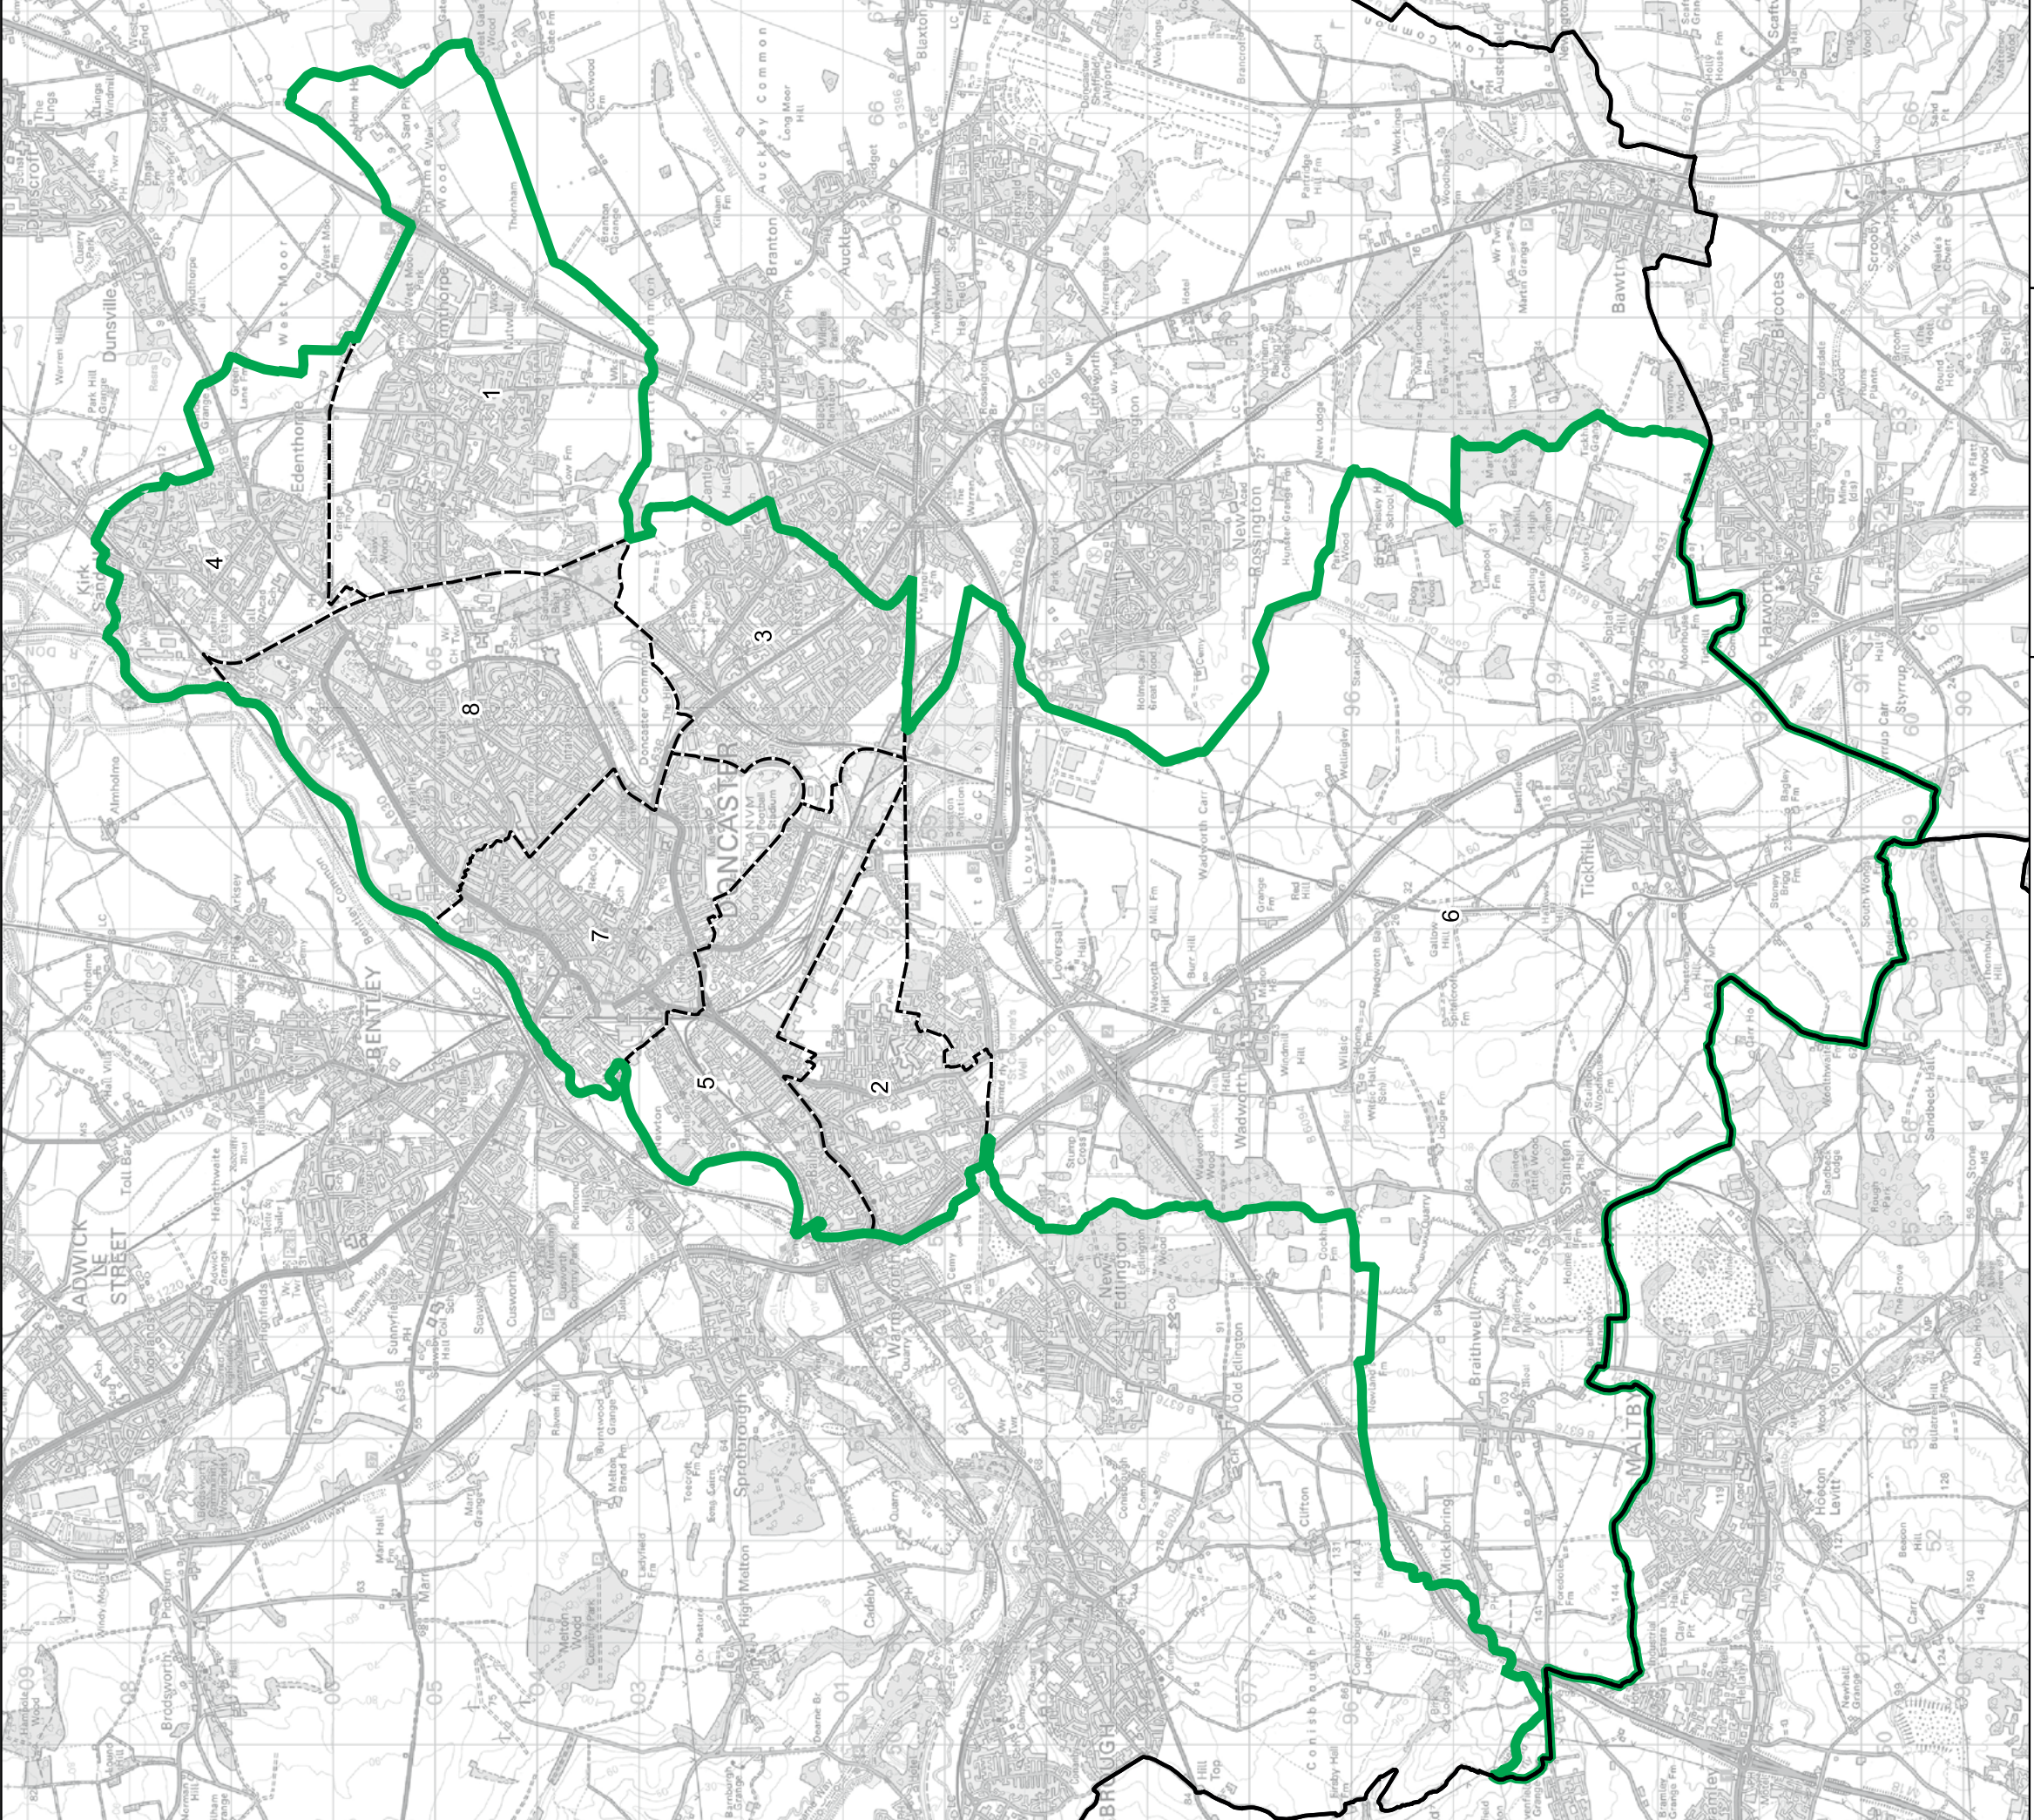

Boundary Commission for England - Final Recommendations for the Yorkshire and the Humber Region
Doncaster Central County Constituency - Electorate 75,007

1. **Wards:**
2. 1 Armthorpe
   - 2 Balby South
   - 3 Bessacarr
   - 4 Edenthorpe & Kirk Sandall
   - 5 Hexthorpe & Balby North
   - 6 Tickhill & Wadworth
   - 7 Town
   - 8 Wheatley Hills & Intake

Legend:

- Constituency
- Local Authorities
- Wards

Scale and Orientation:

0 0.9 1.8 km

N

© Crown copyright and database rights 2023 OS 100018269. You are permitted to use this data solely to enable you to respond to, or interact with, the organisation that provided you with the data. You are not permitted to copy, sub-licence, distribute or sell any of this data to third parties in any form. Third party rights to enforce the terms of this licence shall be reserved to OS.

Doncaster Central County Constituency