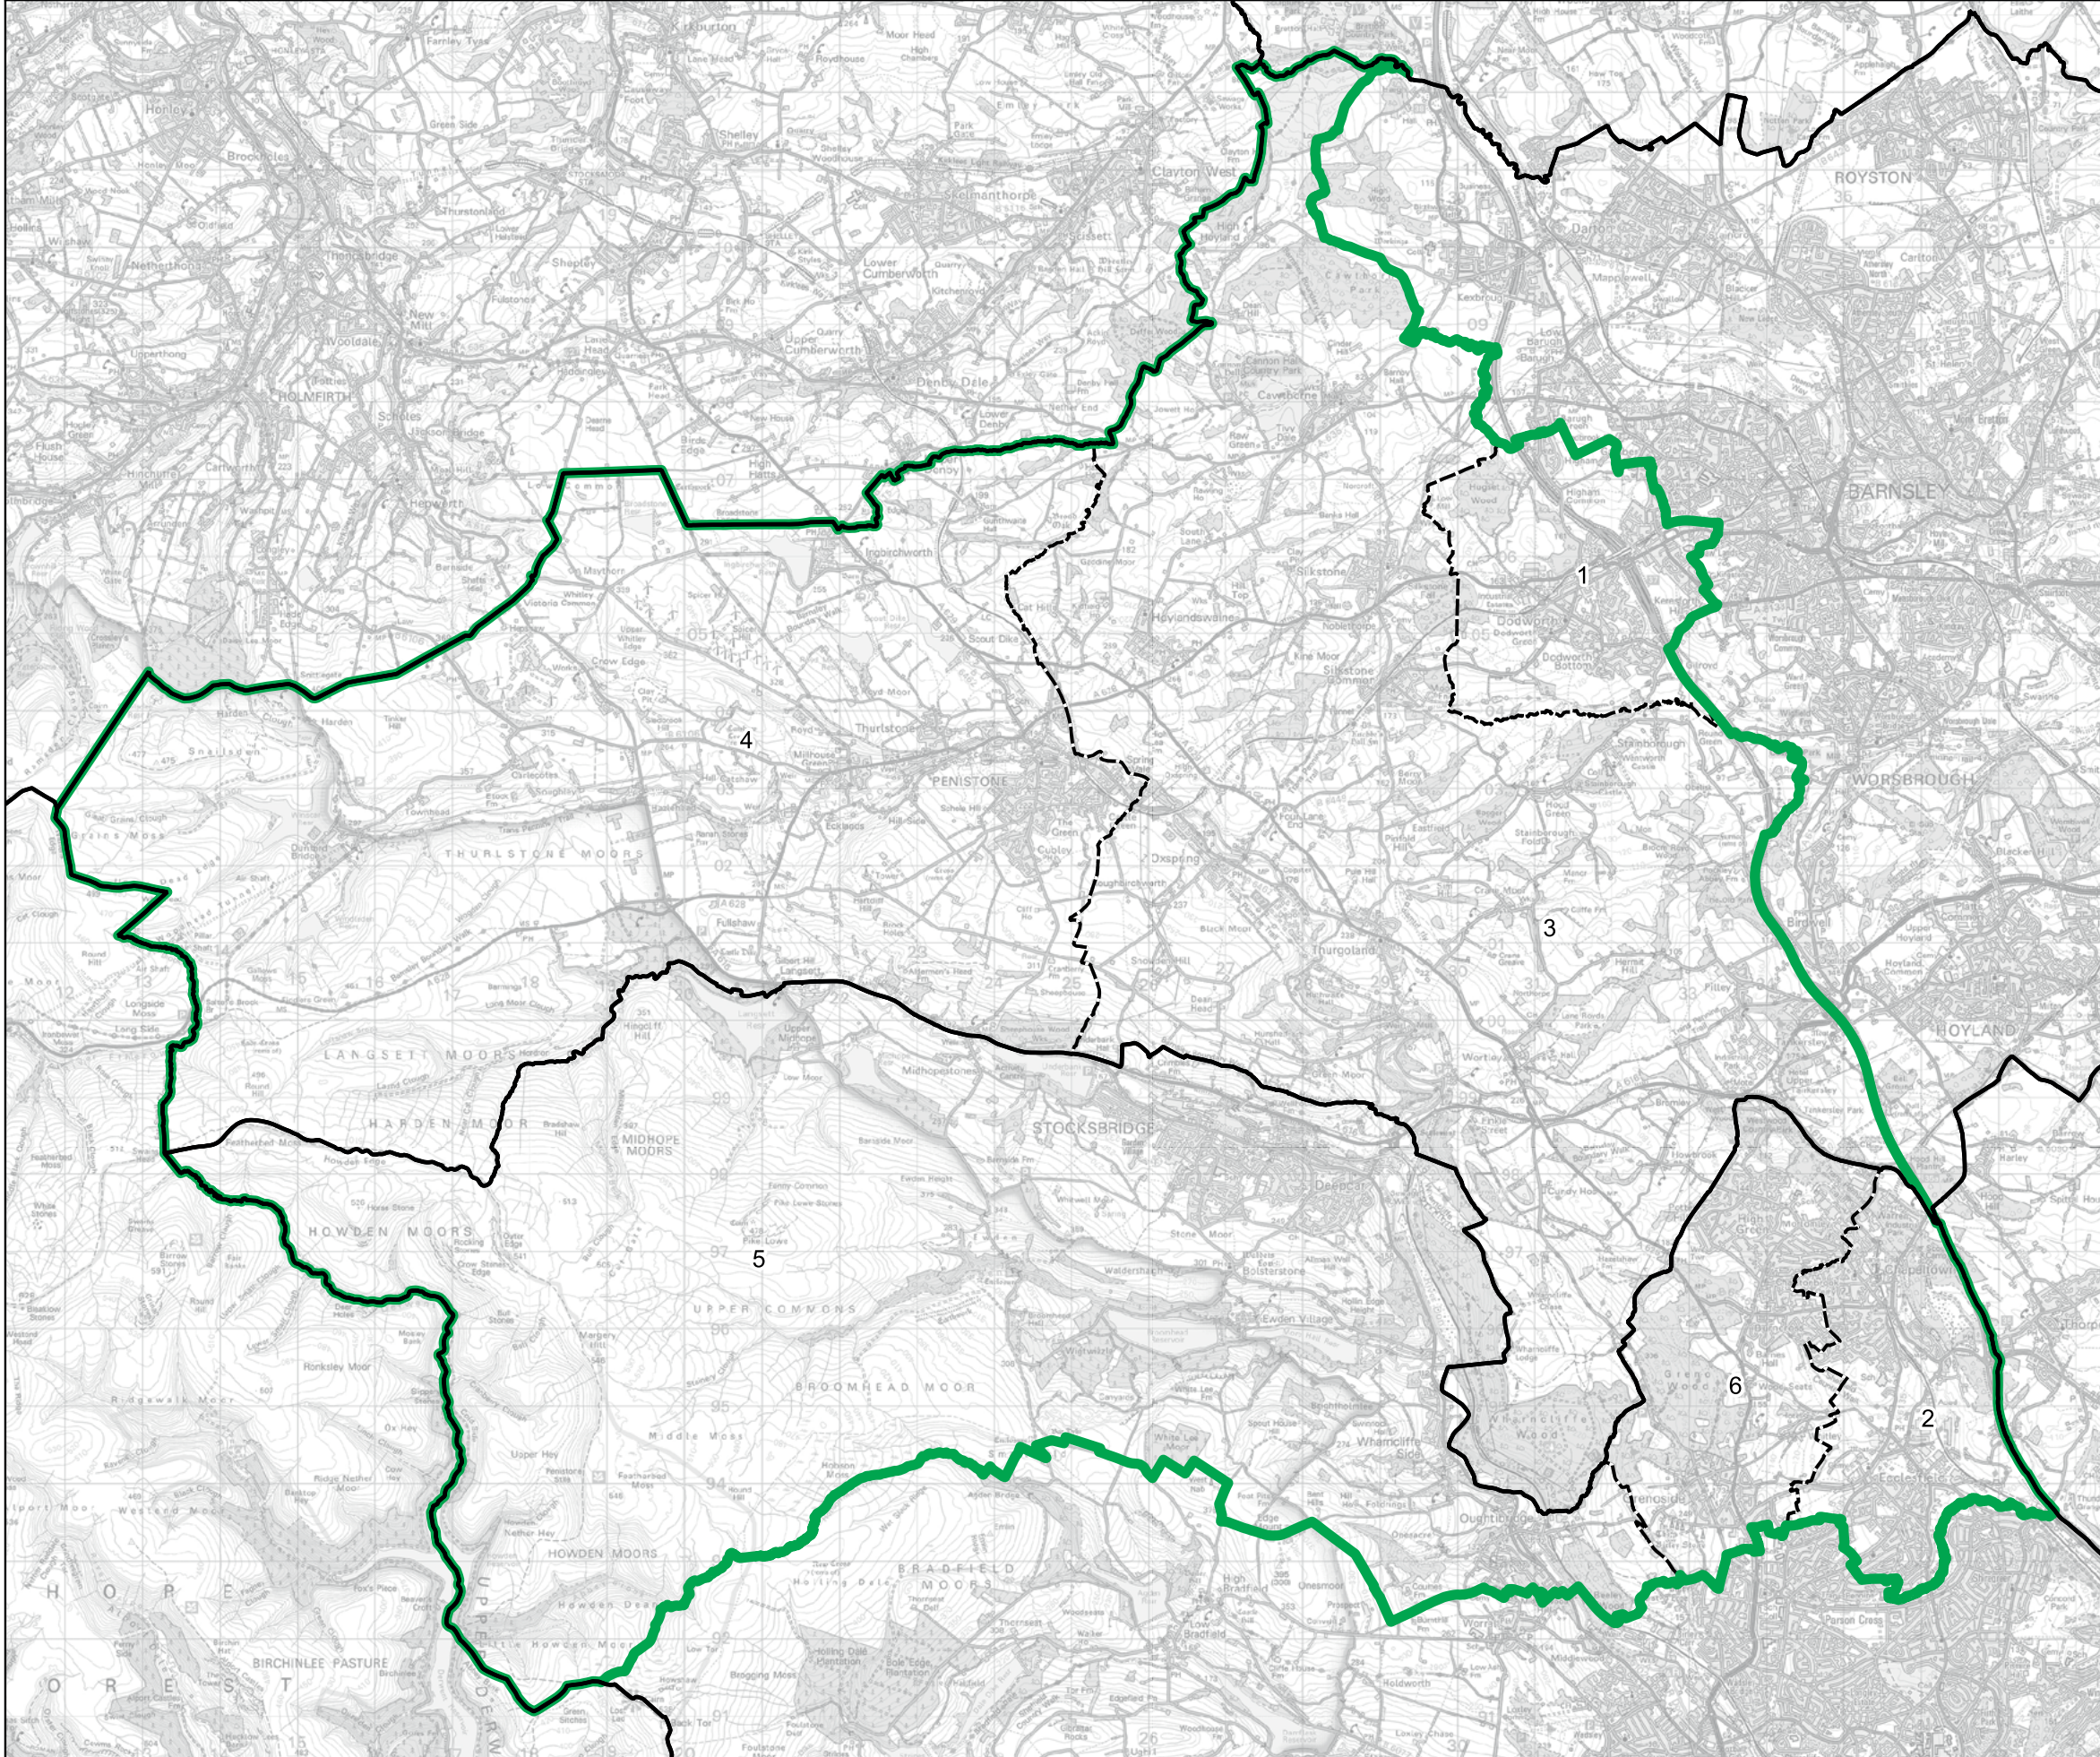

Wards:

- 1 Dodworth
- 2 East Ecclesfield
- 3 Penistone East
- 4 Penistone West
- 5 Stocksbridge & Upper Don
- 6 West Ecclesfield

- Constituency
- Local Authorities
- Wards

0 1 2 km

© Crown copyright and database rights 2023 OS 100018289. You are permitted to use this data solely to enable you to respond to, or interact with, the organisation that provided you with the data. You are not permitted to copy, sub-licence, distribute or sell any of this data to third parties in any form. Third party rights to enforce the terms of this licence shall be reserved to OS.