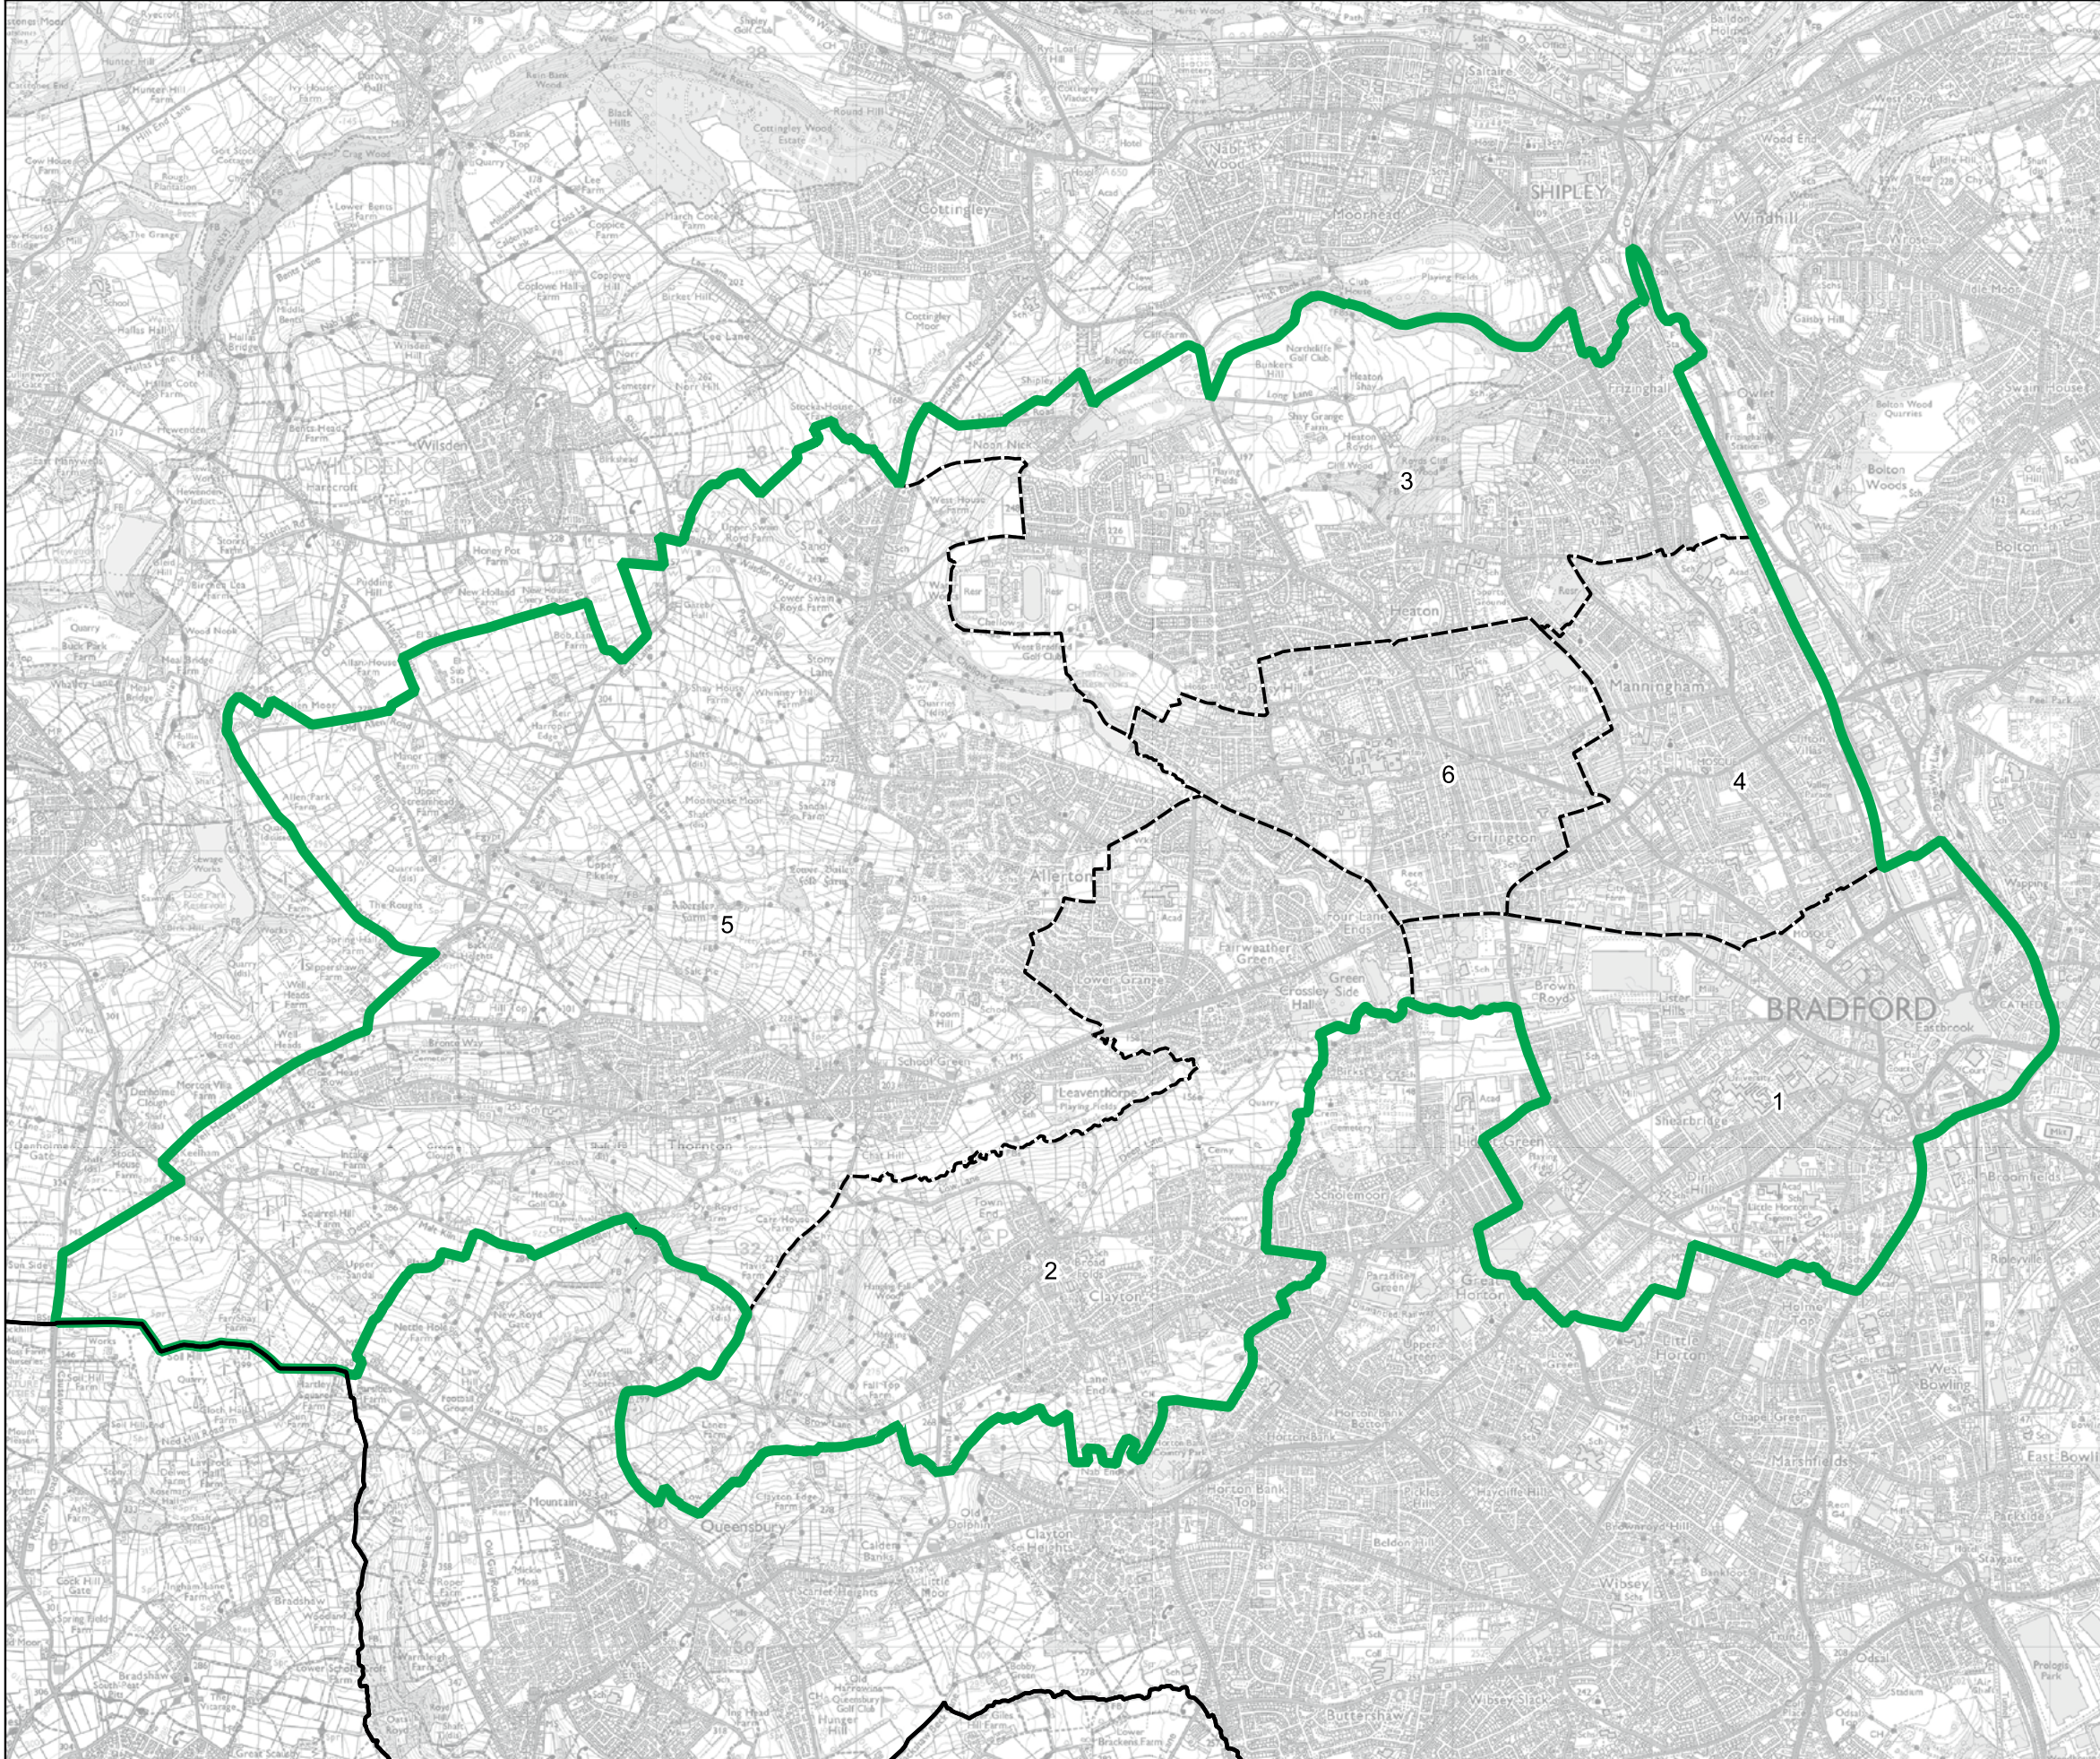

Wards:

- 1 City
- 2 Clayton and Fairweather Green
- 3 Heaton
- 4 Manningham
- 5 Thornton and Allerton
- 6 Toller

- Constituency
- Local Authorities
- Wards

© Crown copyright and database rights 2023 OS 100018289.
You are permitted to use this data solely to enable you to respond to, or interact with, the organisation that provided you with the data. You are not permitted to copy, sub-licence, distribute or sell any of this data to third parties in any form. Third party rights to enforce the terms of this licence shall be reserved to OS.

Bradford West Borough Constituency