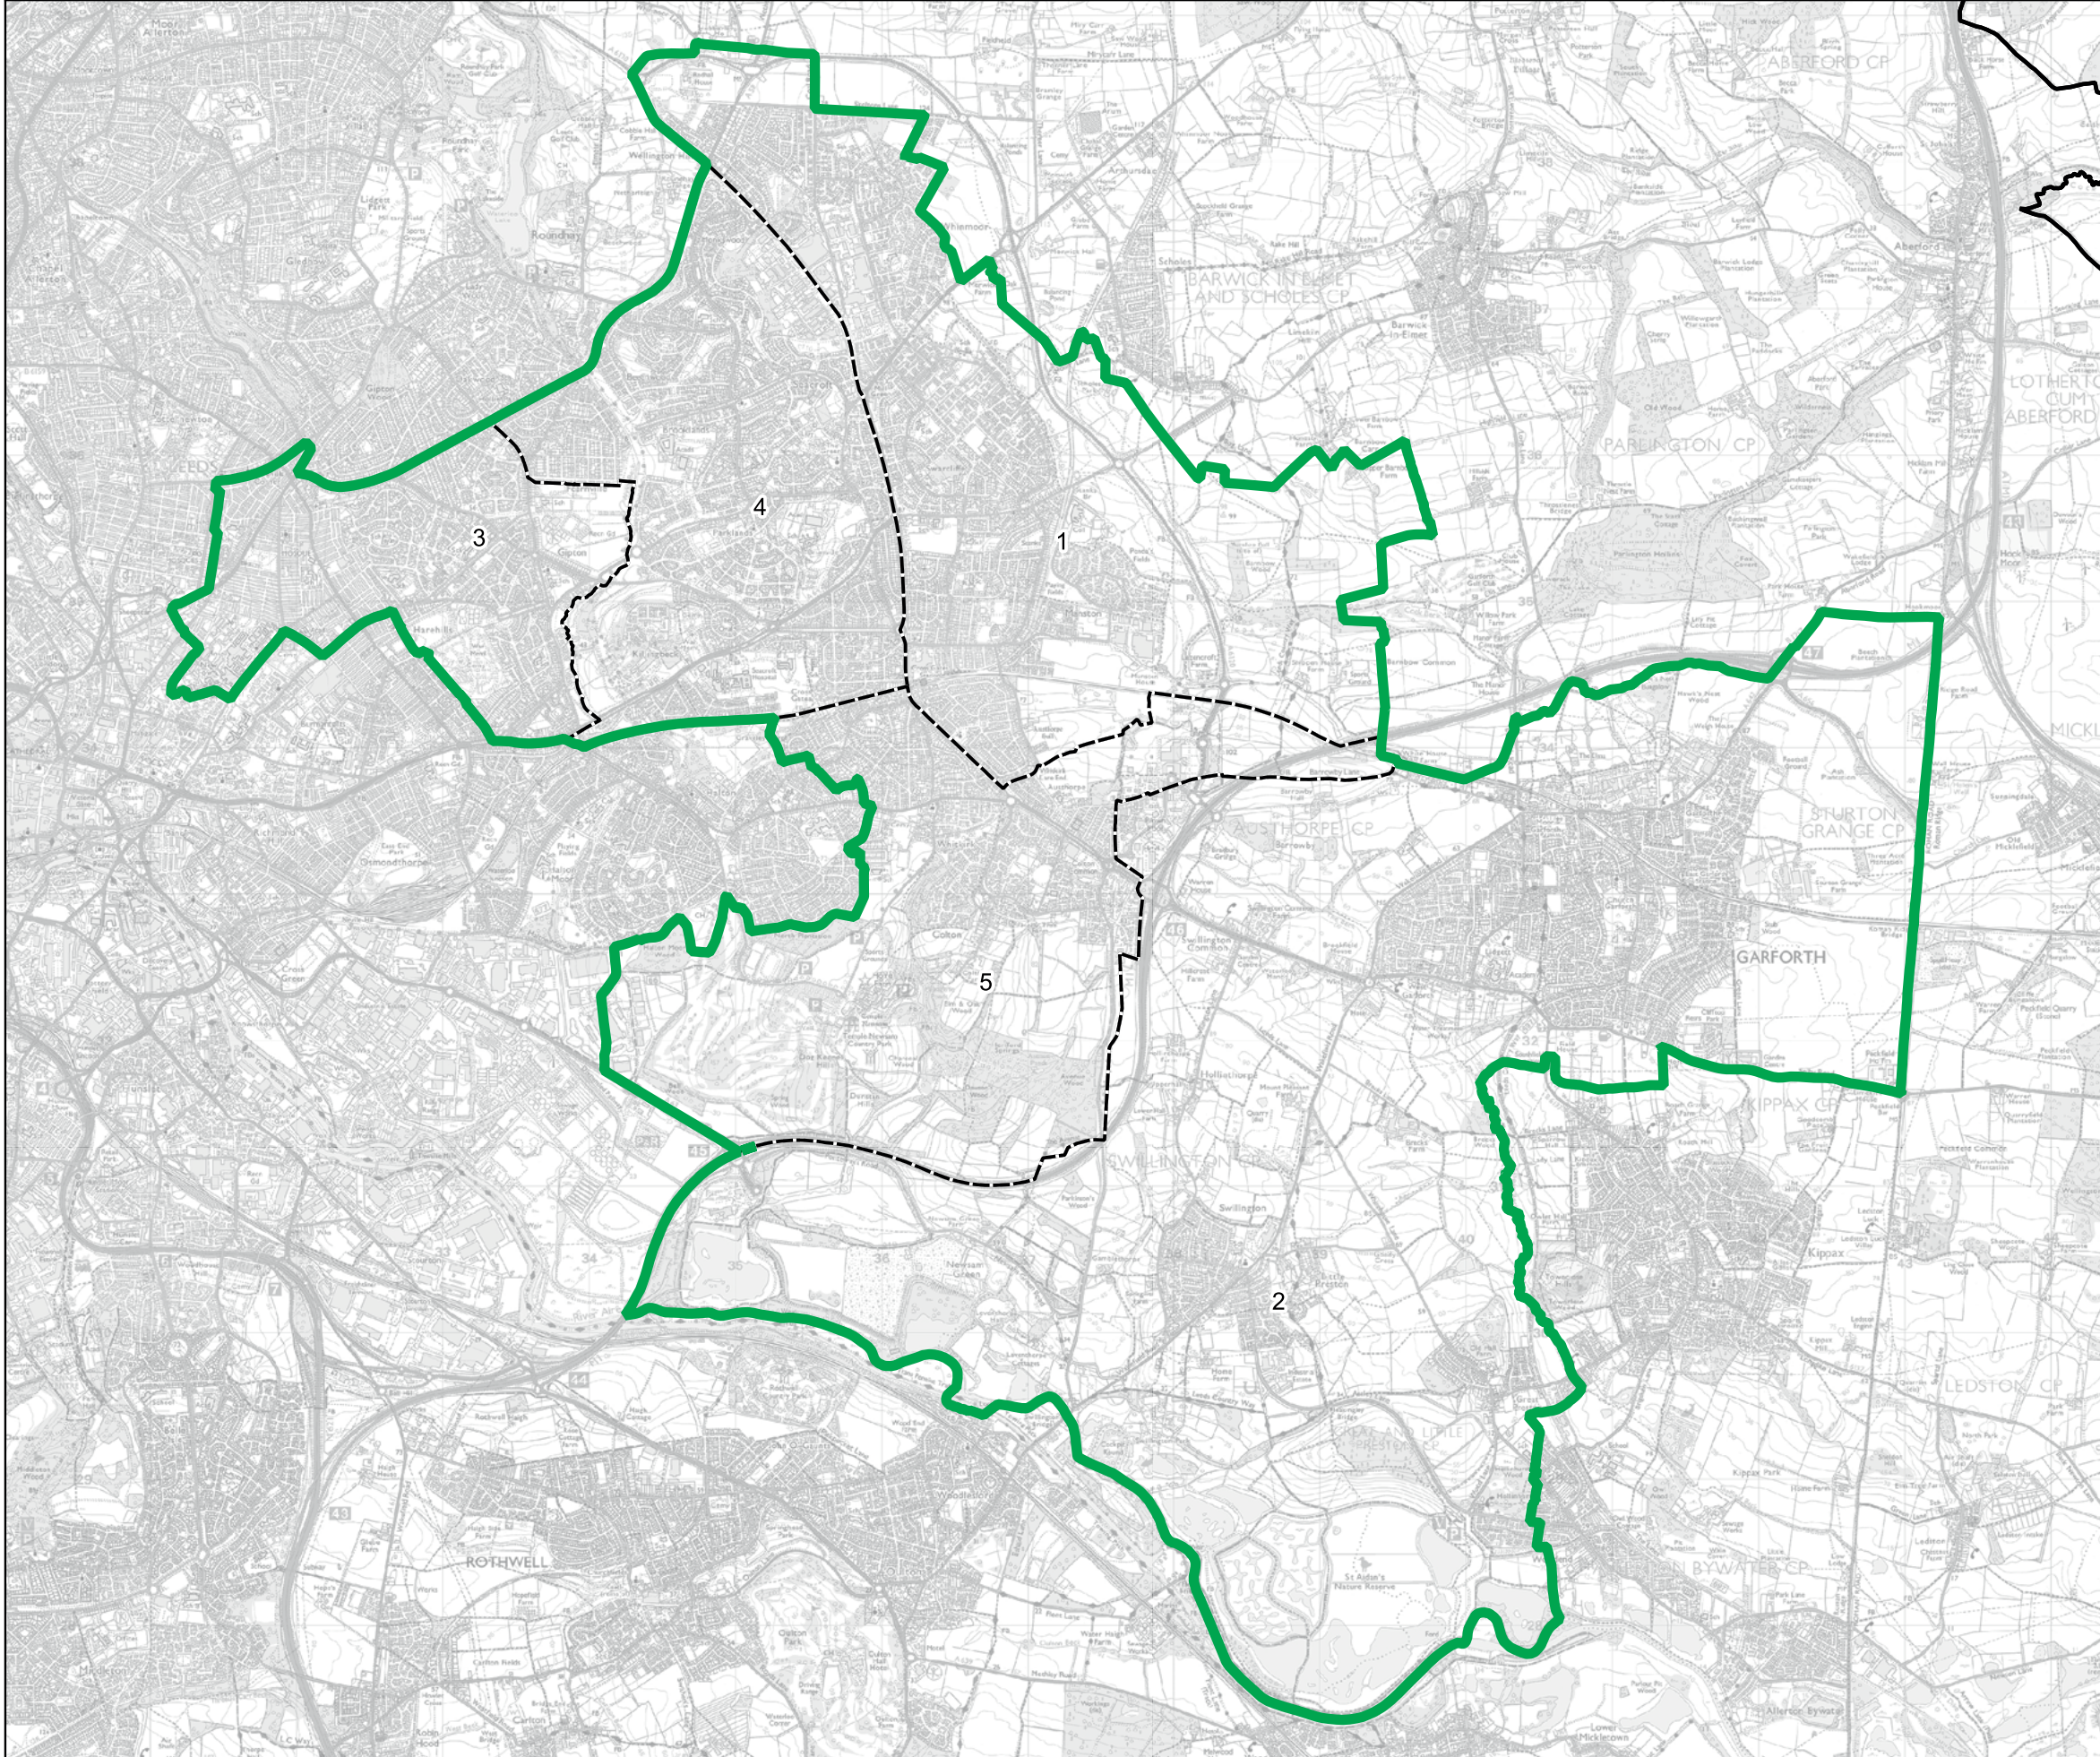

Wards:

- 1 Cross Gates & Whinmoor
- 2 Garforth & Swillington
- 3 Gipton & Harehills
- 4 Killingbeck & Seacroft
- 5 Temple Newsam (Part)

- Constituency
- Local Authorities
- Wards

0 0.6 1.2 km

© Crown copyright and database rights 2023 OS 100018289. You are permitted to use this data solely to enable you to respond to, or interact with, the organisation that provided you with the data. You are not permitted to copy, sub-licence, distribute or sell any of this data to third parties in any form. Third party rights to enforce the terms of this licence shall be reserved to OS.