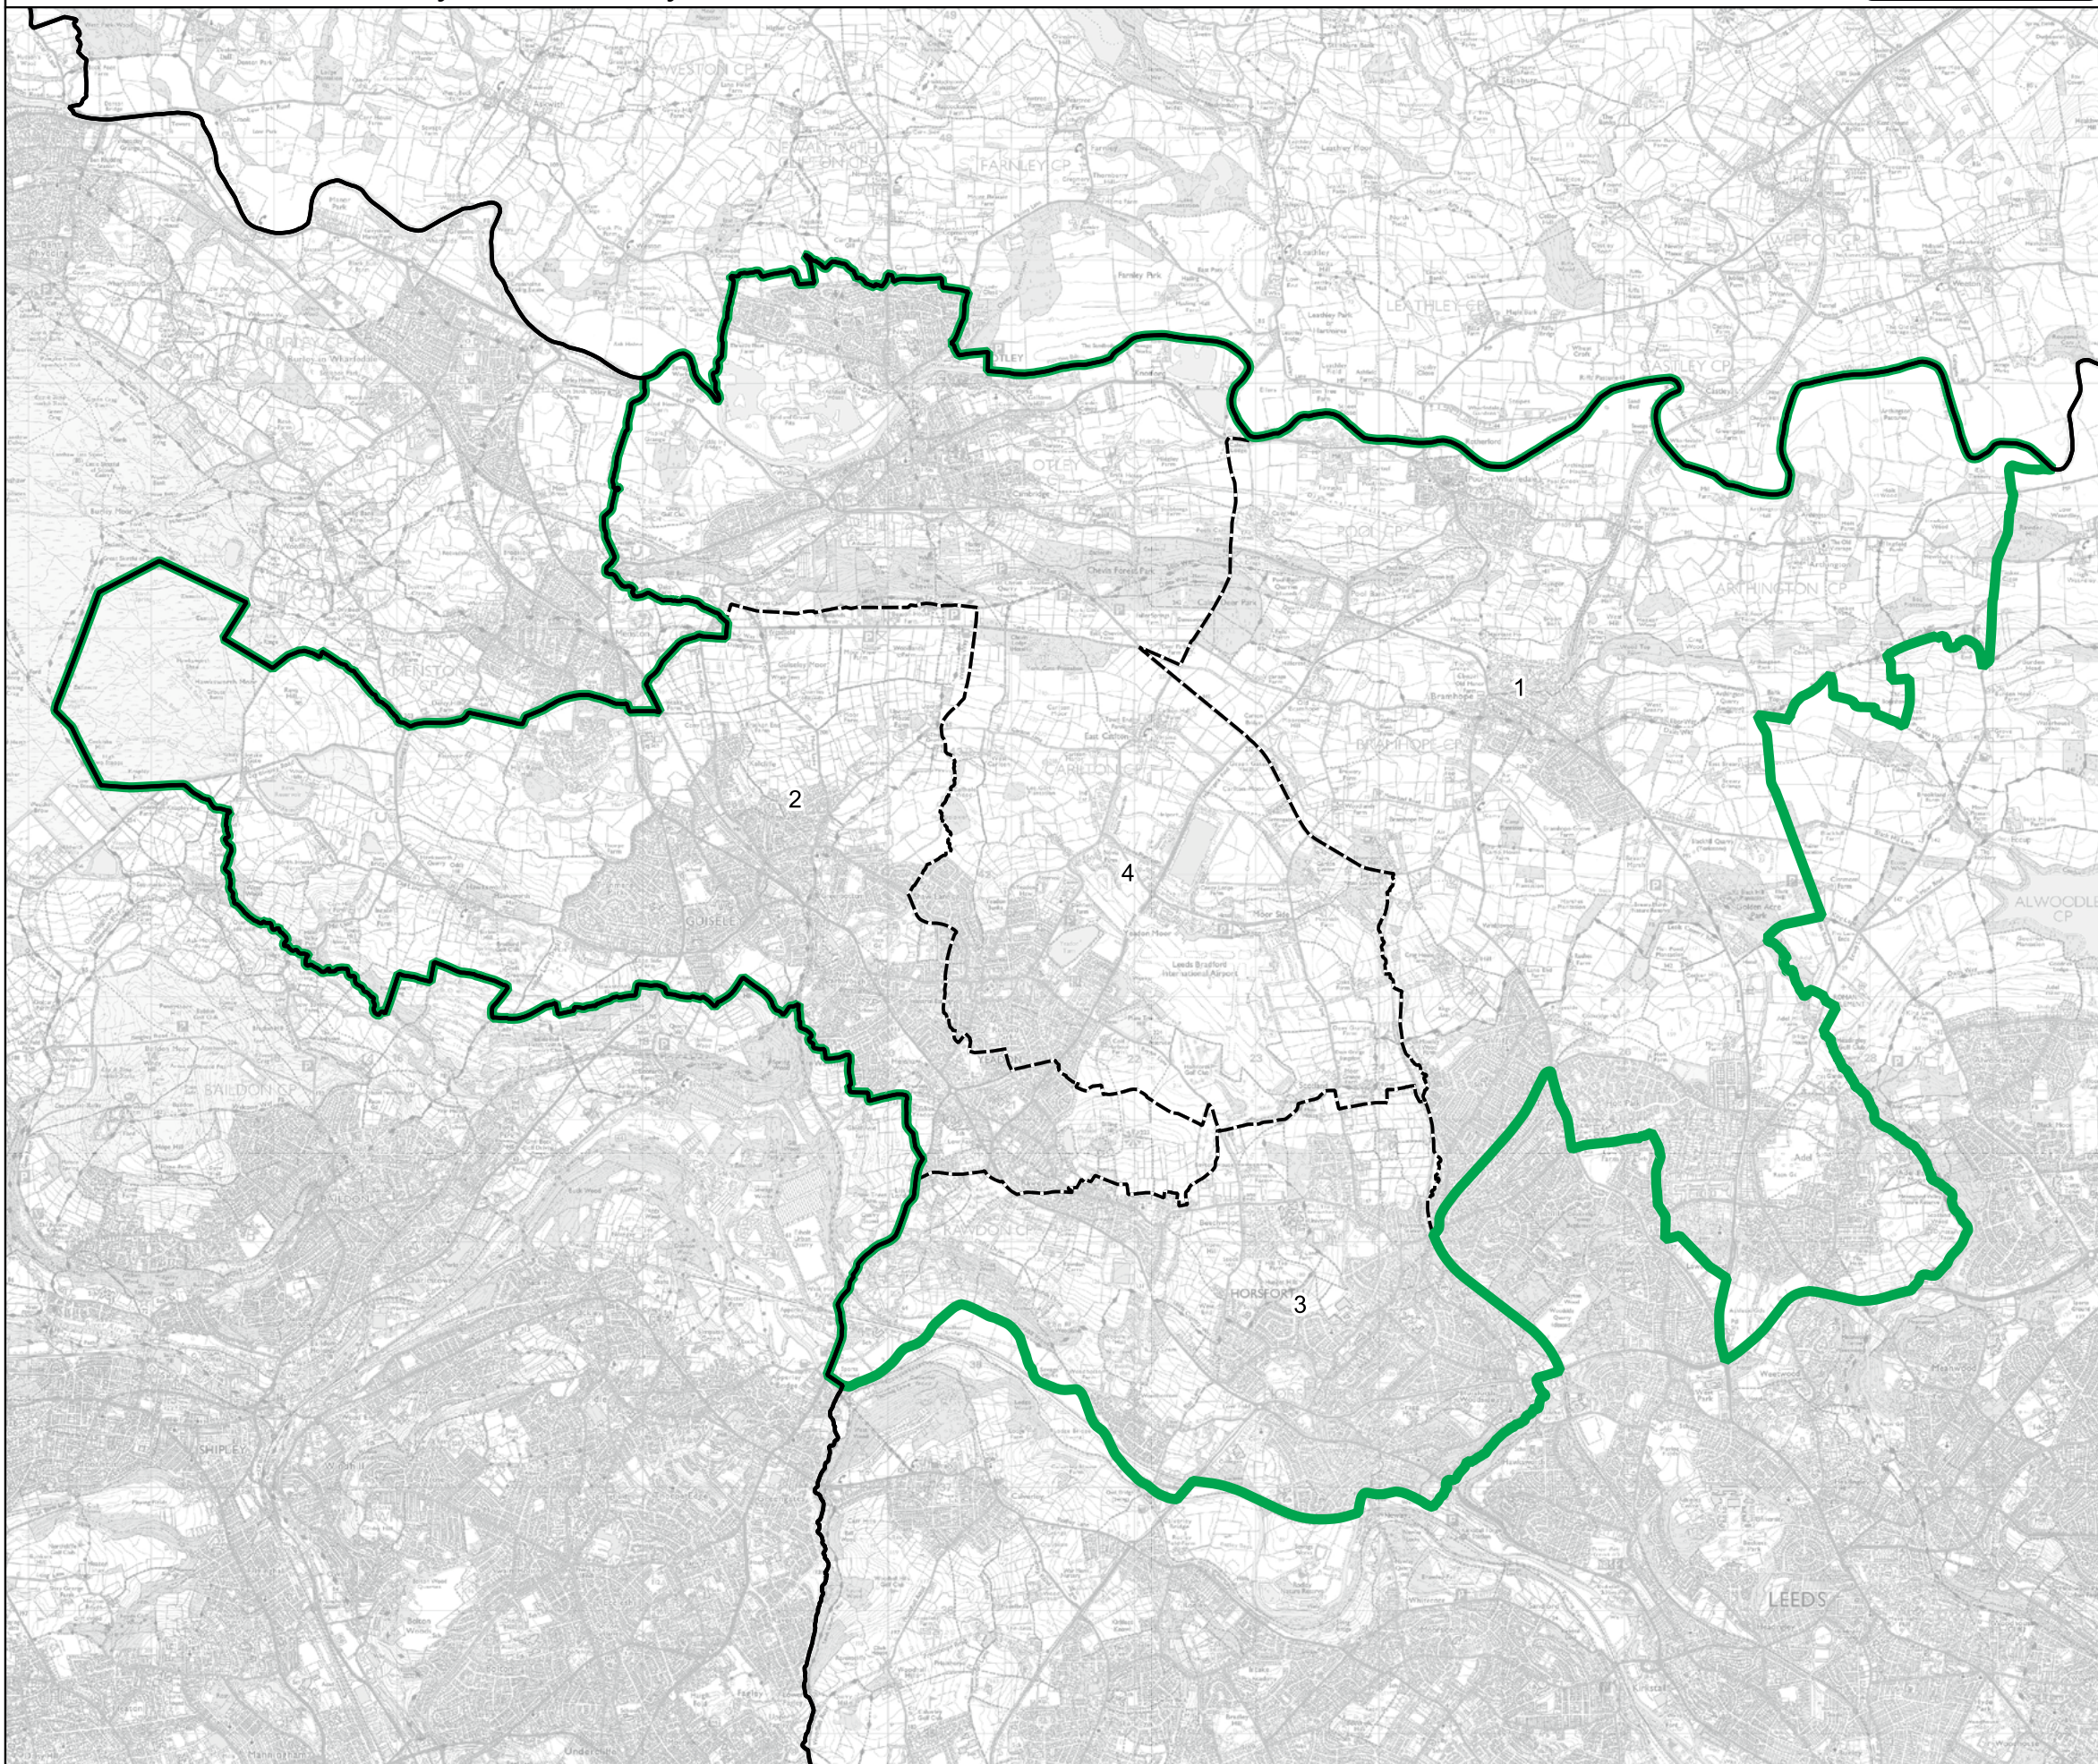

Wards:

- 1 Adel & Wharfedale
- 2 Guiseley & Rawdon
- 3 Horsforth
- 4 Otley & Yeadon

- Constituency
- Local Authorities
- Wards

0 0.8 1.6 km

© Crown copyright and database rights 2023 OS 100018289.
You are permitted to use this data solely to enable you to respond to, or interact with, the organisation that provided you with the data. You are not permitted to copy, sub-licence, distribute or sell any of this data to third parties in any form. Third party rights to enforce the terms of this licence shall be reserved to OS.