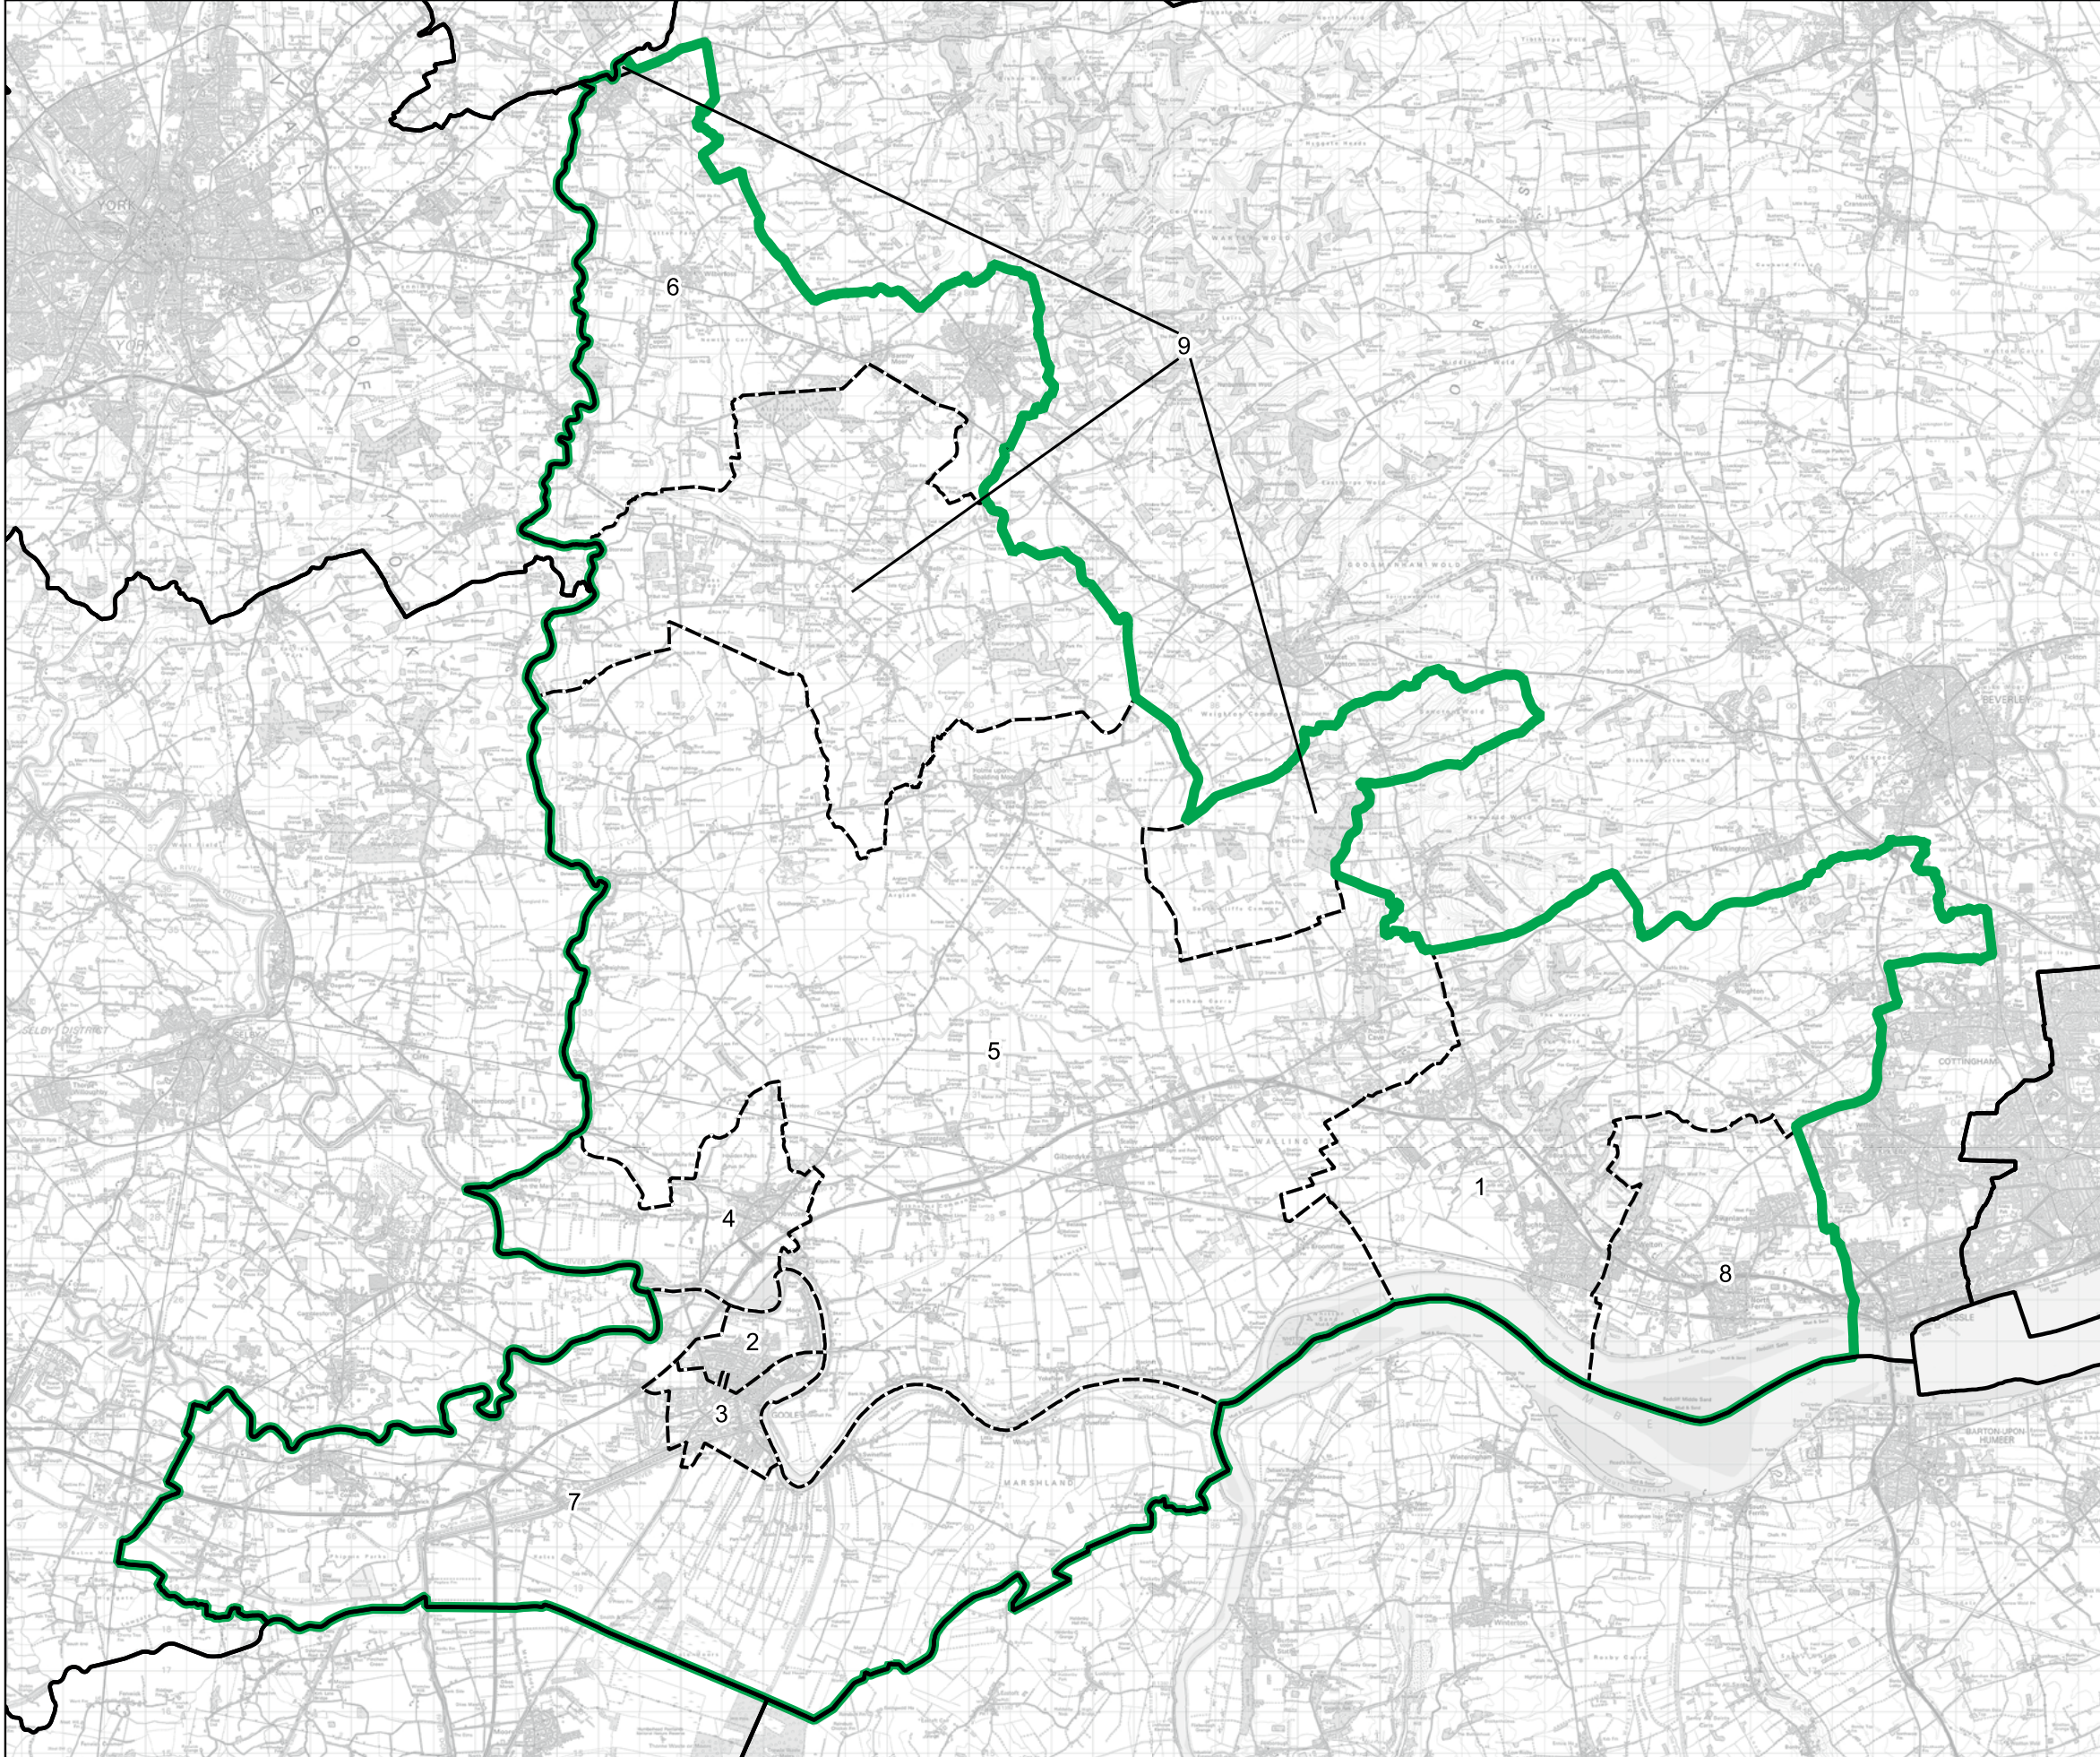

Wards:

- 1 Dale
- 2 Goole North
- 3 Goole South
- 4 Howden
- 5 Howdenshire
- 6 Pocklington Provincial
- 7 Snaithe, Airmyn, Rawcliffe and Marshland
- 8 South Hunsley
- 9 Wolds Weighton (Part)

- Constituency
- Local Authorities
- Wards

0 2 4 km

© Crown copyright and database rights 2023 OS 100018289. You are permitted to use this data solely to enable you to respond to, or interact with, the organisation that provided you with the data. You are not permitted to copy, sub-licence, distribute or sell any of this data to third parties in any form. Third party rights to enforce the terms of this licence shall be reserved to OS.