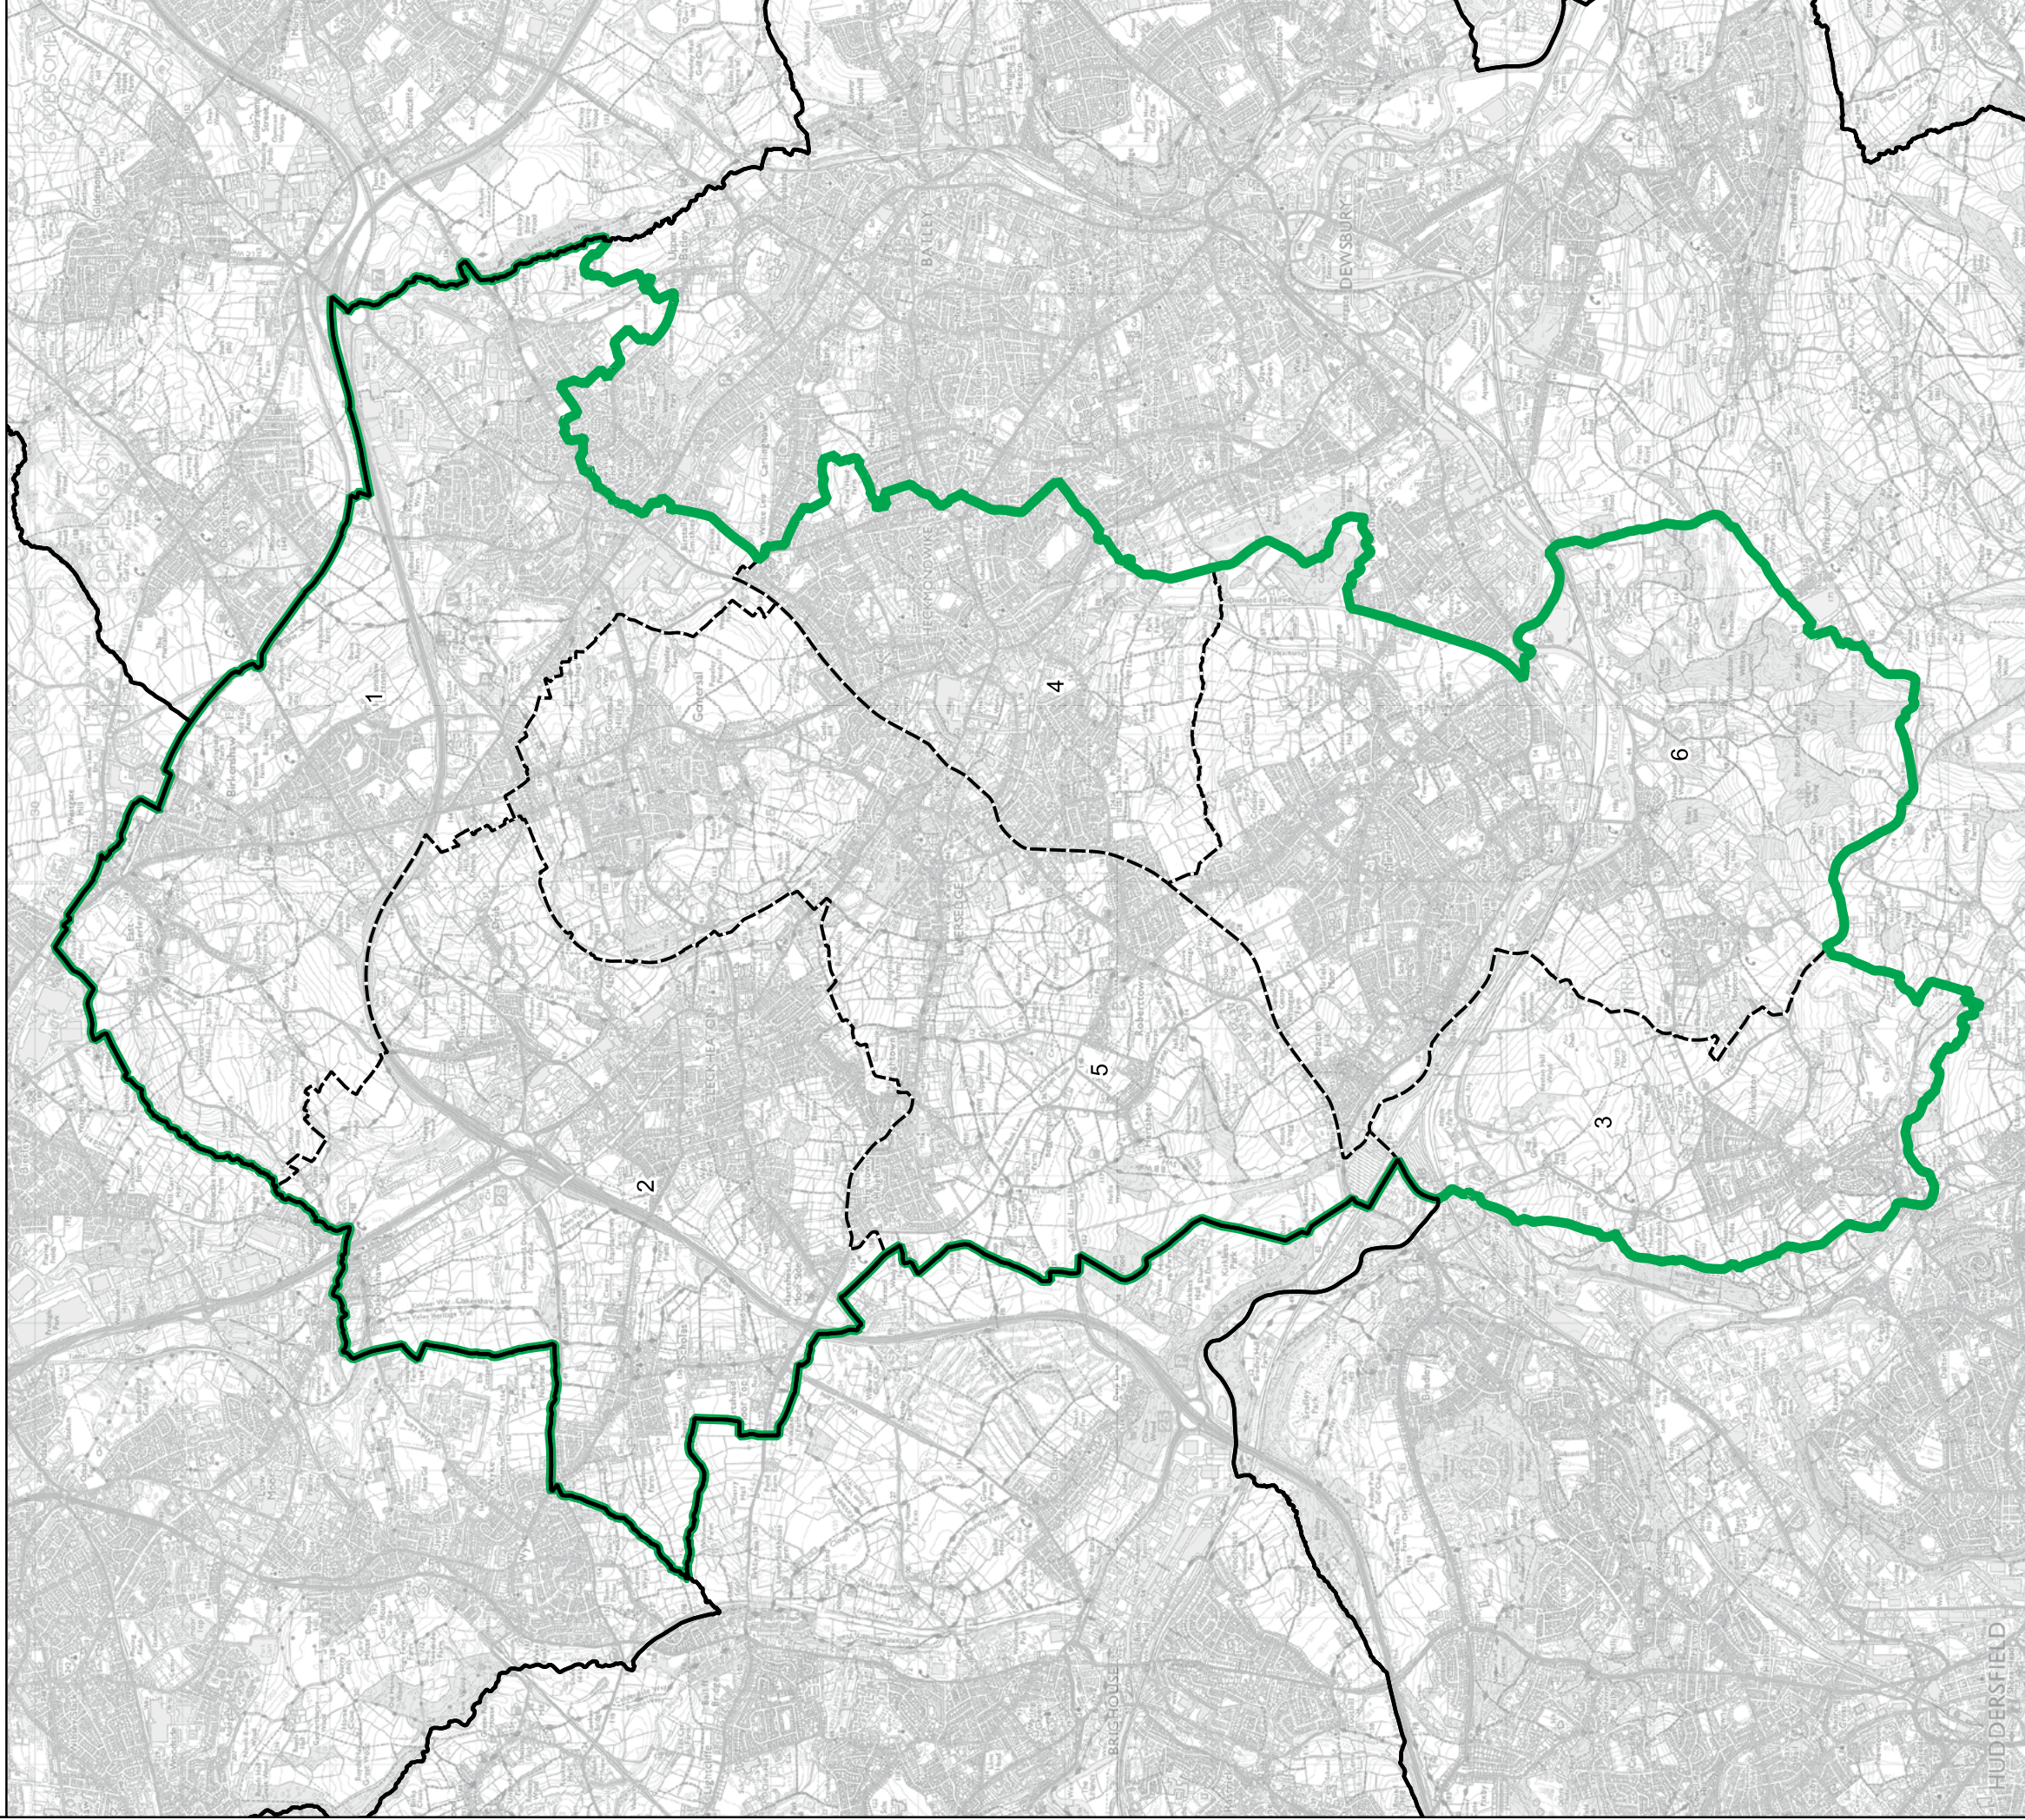

1. **Wards:**
2. 1 Birstall and Birkenshaw
   - 2 Cleckheaton
   - 3 Dalton (Part)
   - 4 Heckmondwike
   - 5 Liversedge and Gomersal
   - 6 Mirfield

Constituency (Green outline)

Local Authorities (Black outline)

Wards (Dashed outline)

North arrow pointing up

Scale bar: 0, 0.6, 1.2 km

© Crown copyright and database rights 2023 OS 100018289. You are permitted to use this data solely to enable you to respond to, or interact with, the organisation that provided you with the data. You are not permitted to copy, sub-licence, distribute or sell any of this data to third parties in any form. Third party rights to enforce the terms of this licence shall be reserved to OS.