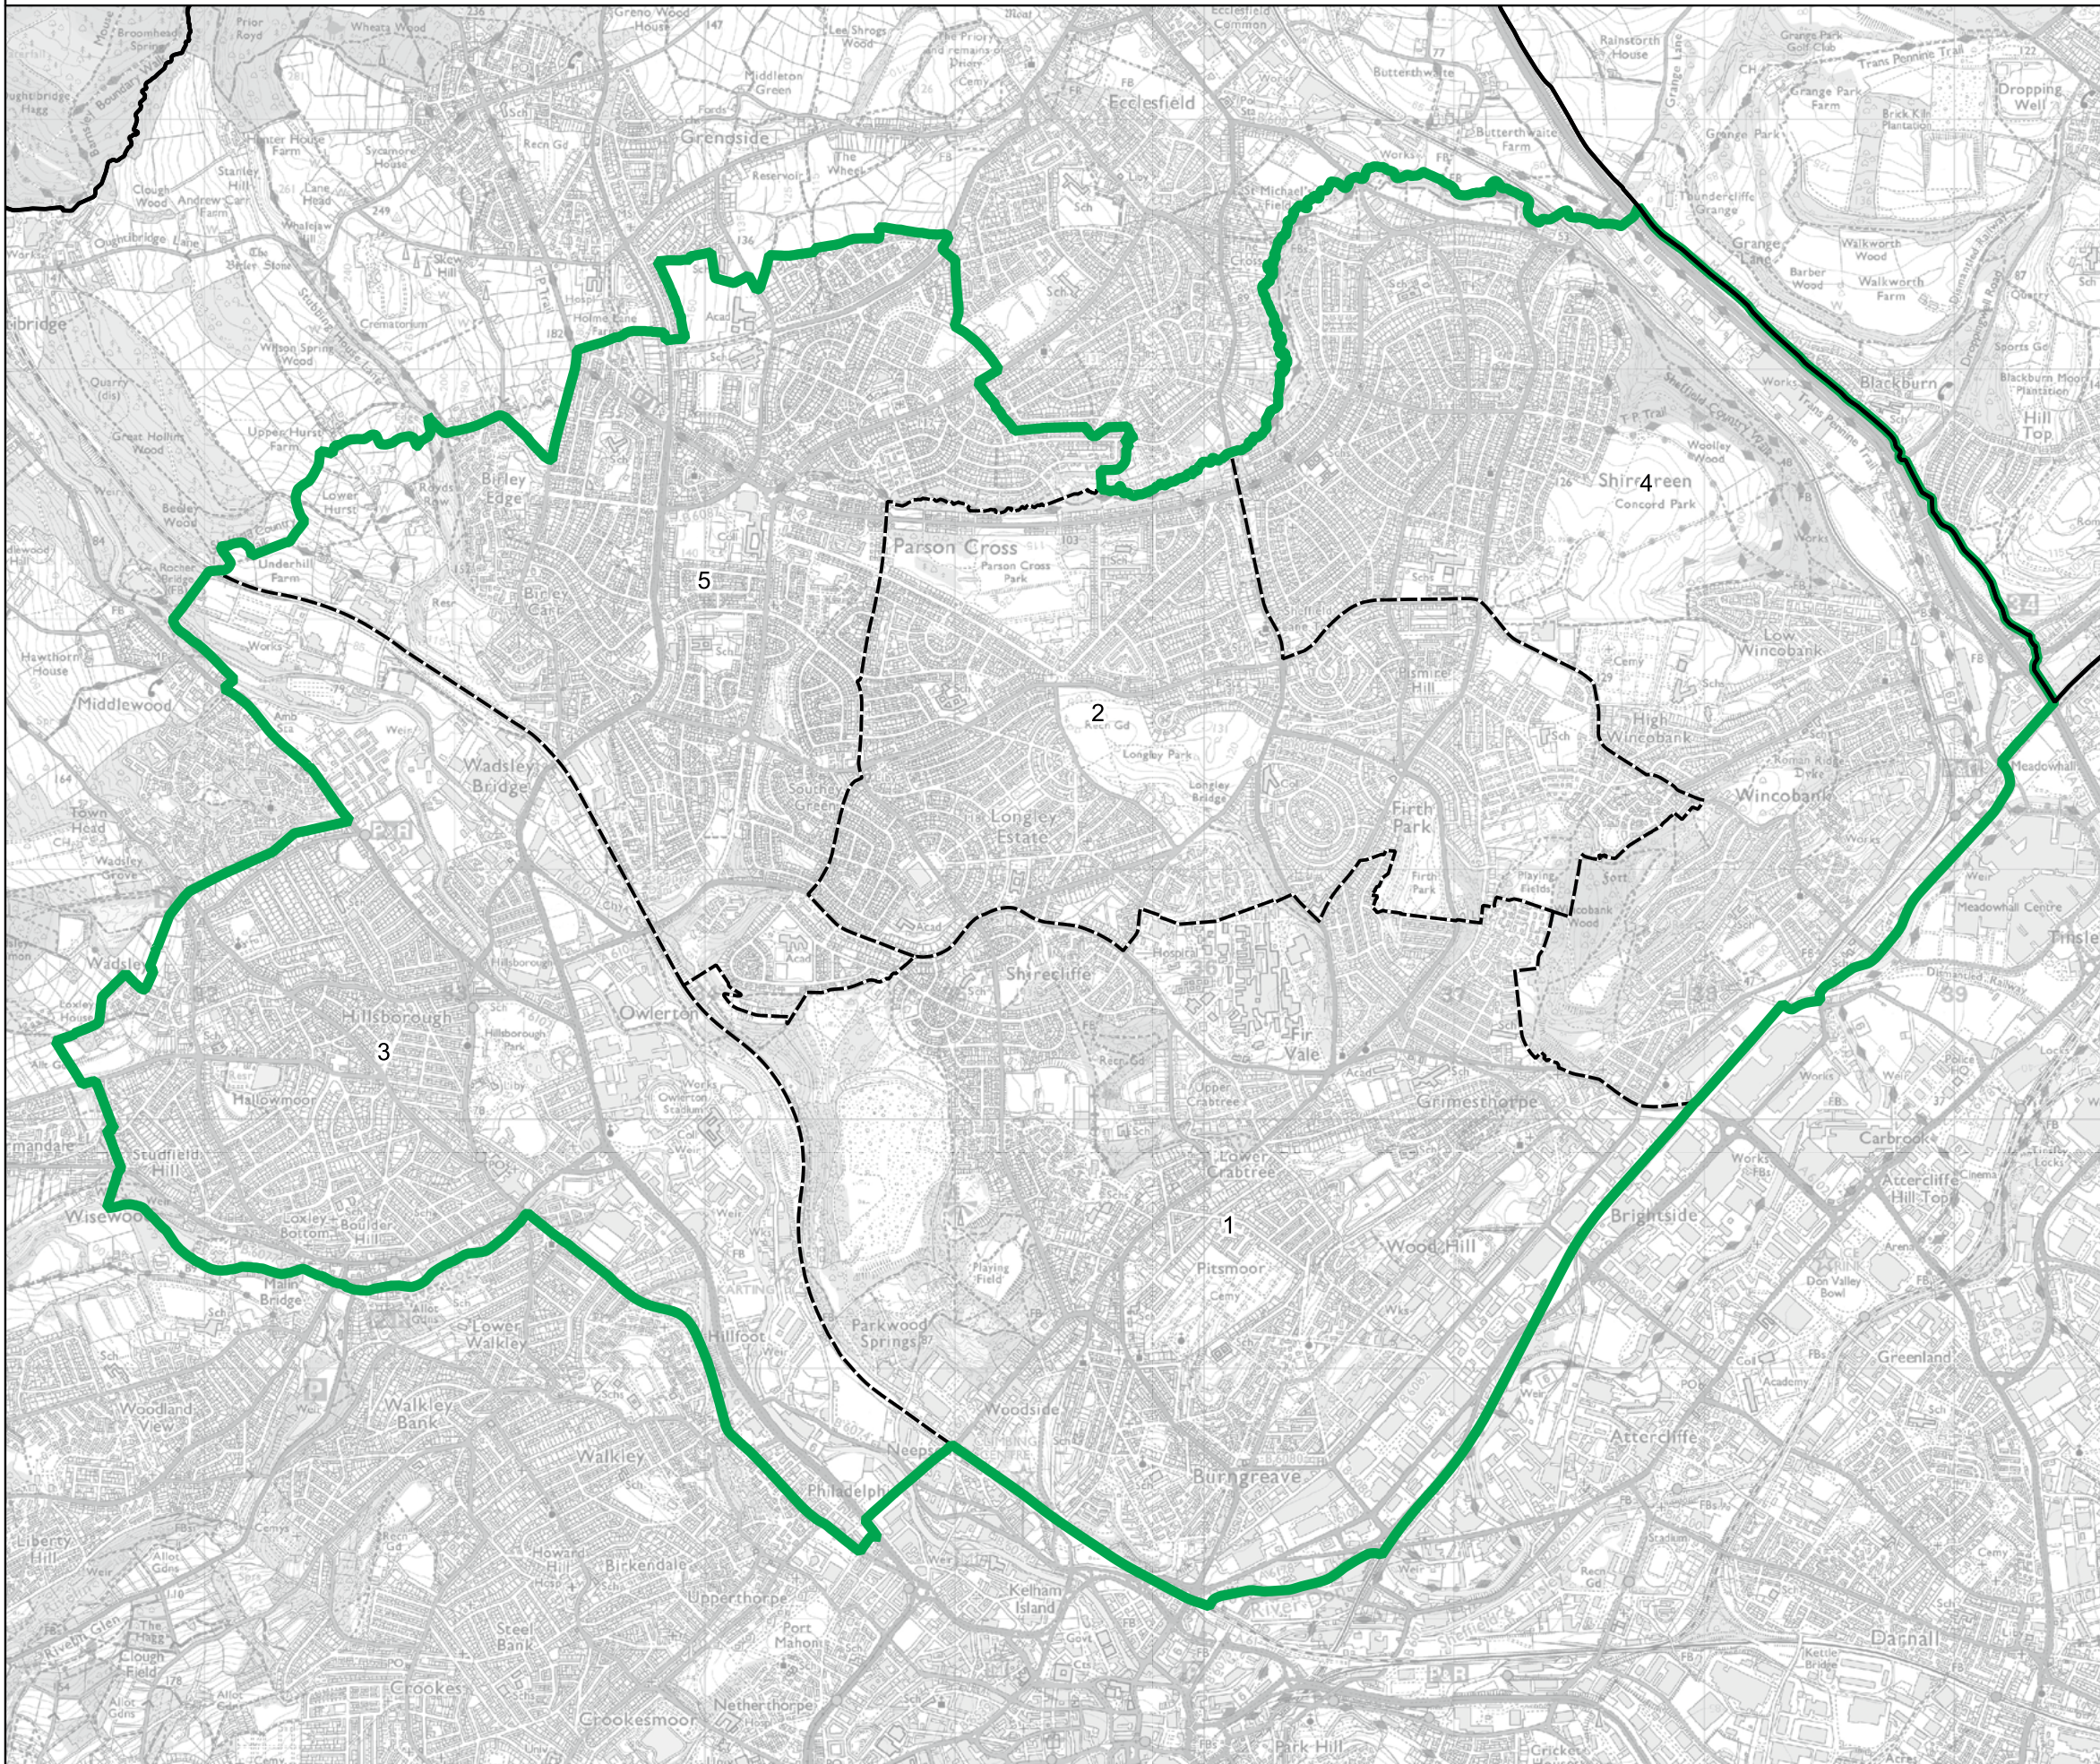

Wards:

- 1 Burngreave
- 2 Firth Park
- 3 Hillsborough
- 4 Shiregreen & Brightside
- 5 Southey

- Constituency
- Local Authorities
- Wards

© Crown copyright and database rights 2023 OS 100018289.
You are permitted to use this data solely to enable you to respond to, or interact with, the organisation that provided you with the data. You are not permitted to copy, sub-licence, distribute or sell any of this data to third parties in any form. Third party rights to enforce the terms of this licence shall be reserved to OS.

Sheffield Brightside and Hillsborough Borough Constituency