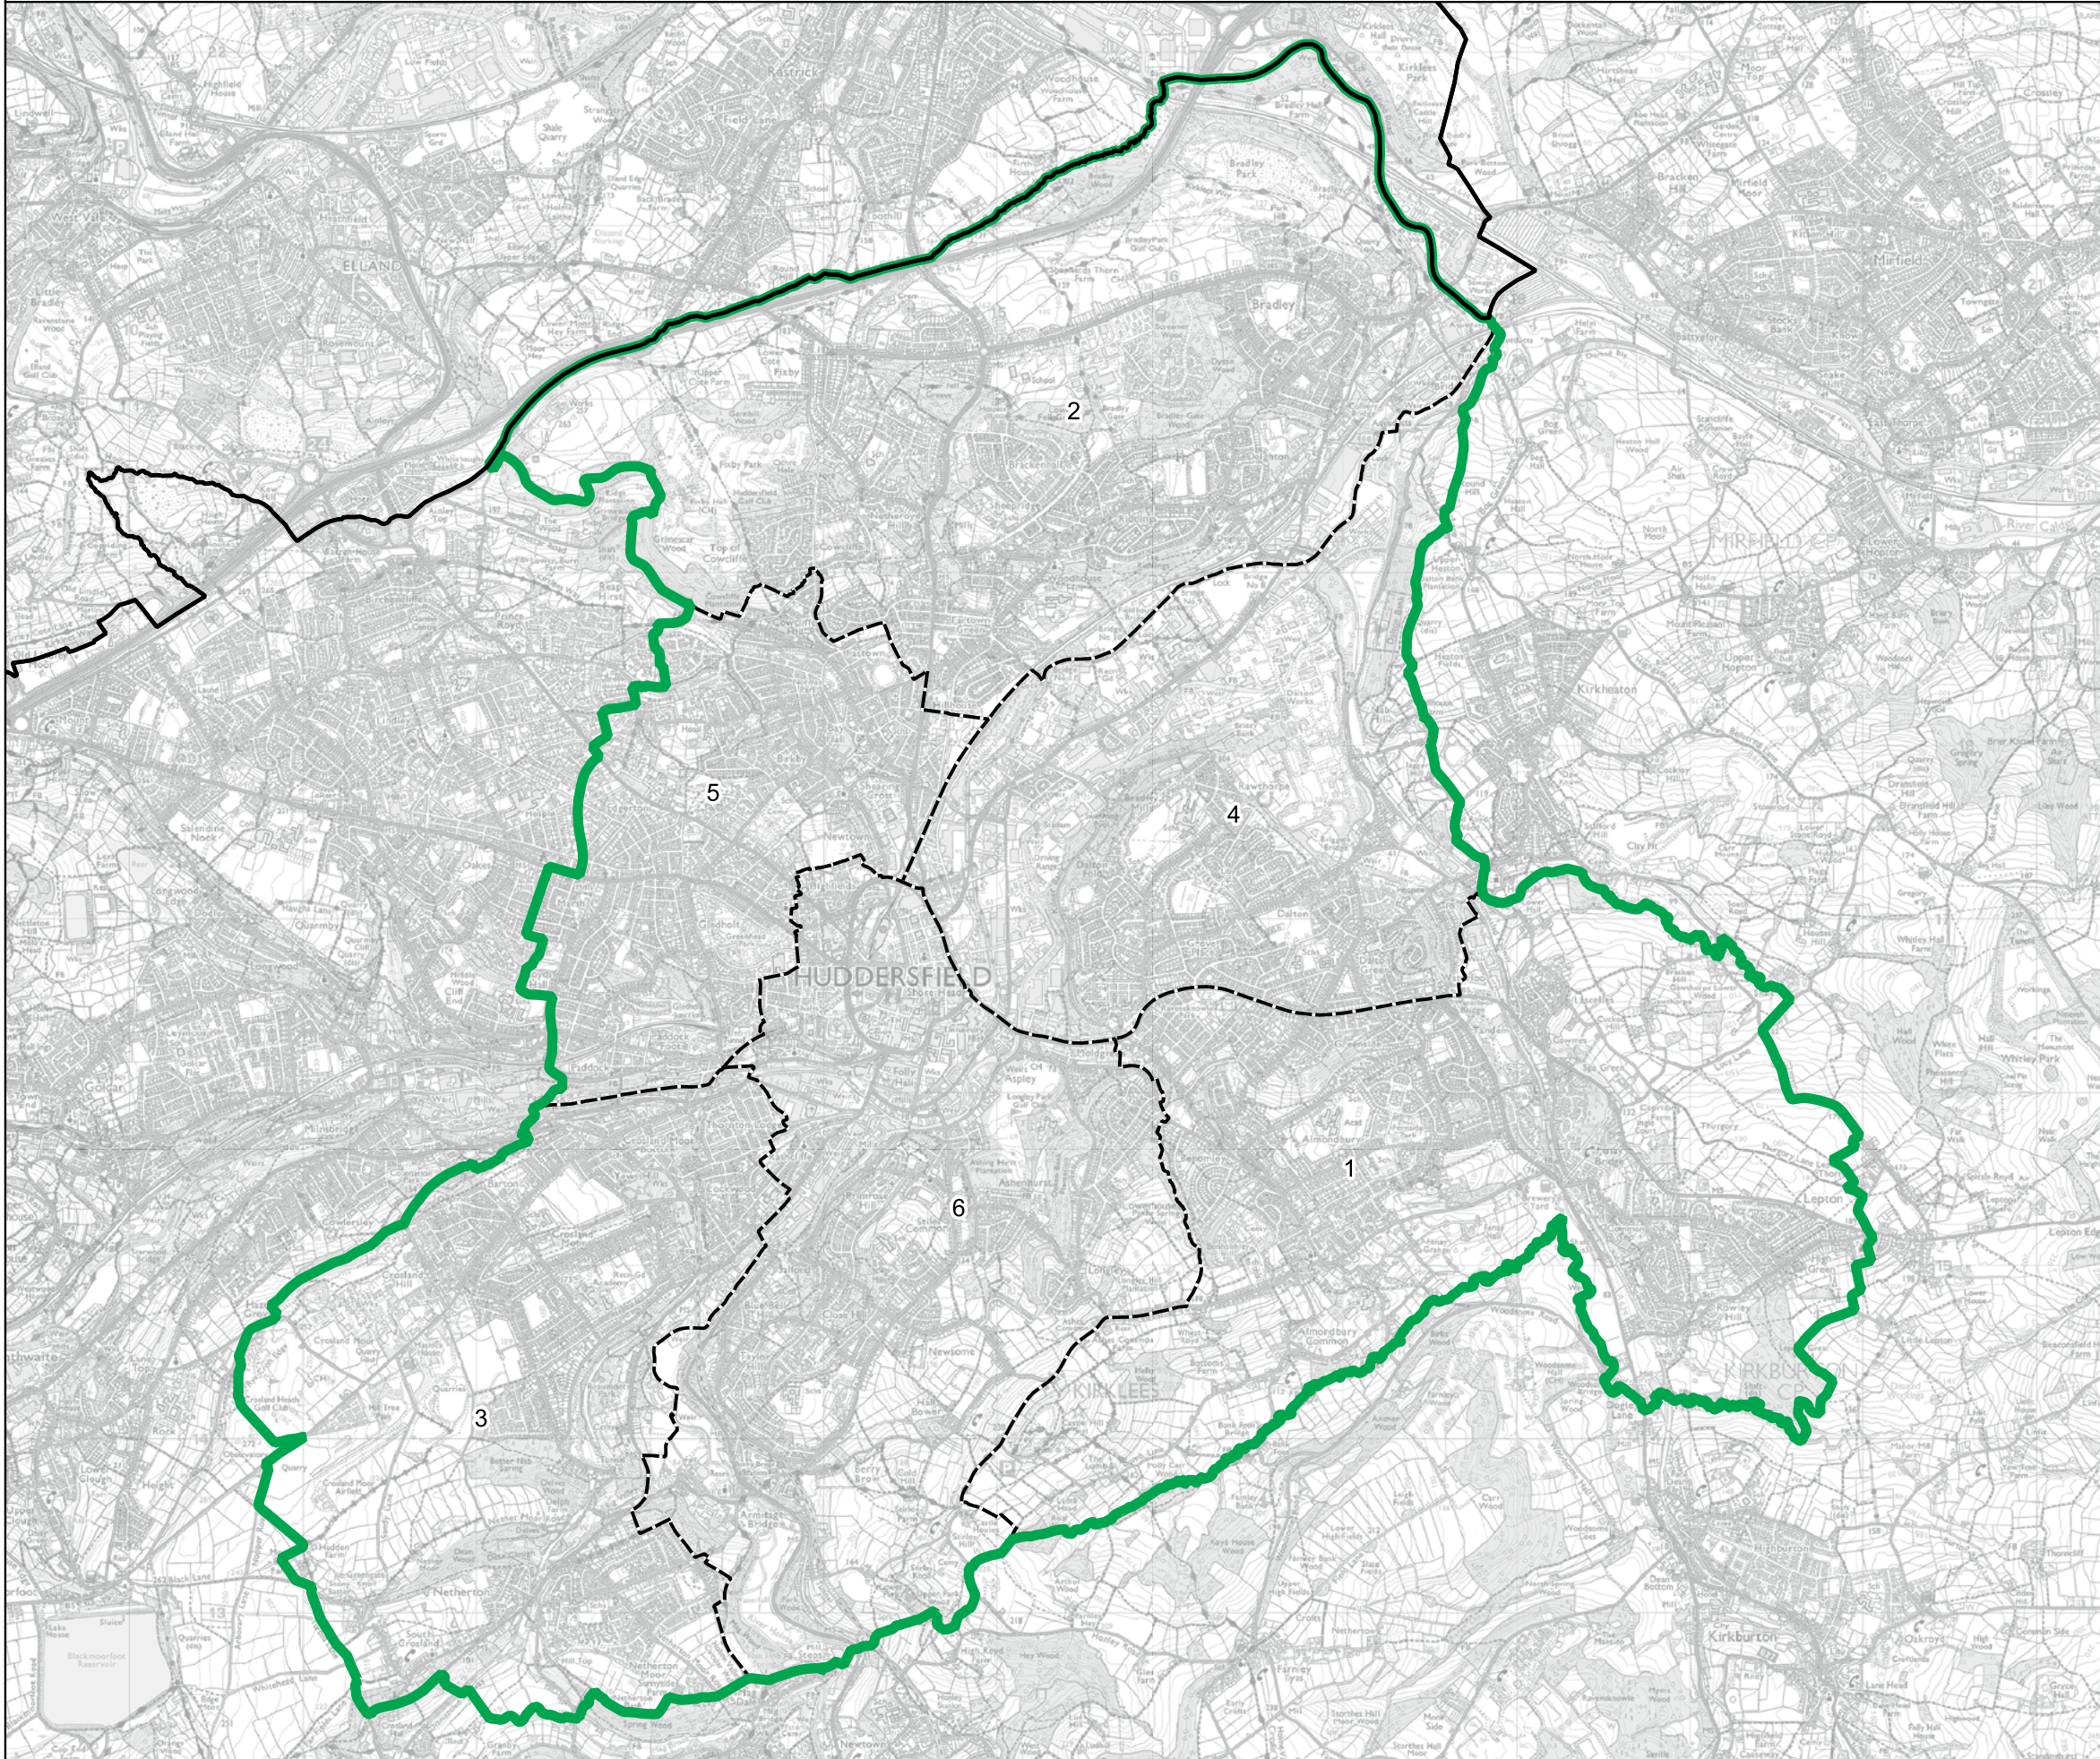

Wards:

- 1 Almondbury
- 2 Ashbrow
- 3 Crosland Moor and Netherton
- 4 Dalton (Part)
- 5 Greenhead
- 6 Newsome

- Constituency
- Local Authorities
- Wards

0 0.5 1 km

© Crown copyright and database rights 2023 OS 100018289.
You are permitted to use this data solely to enable you to respond to, or interact with, the organisation that provided you with the data. You are not permitted to copy, sub-licence, distribute or sell any of this data to third parties in any form. Third party rights to enforce the terms of this licence shall be reserved to OS.