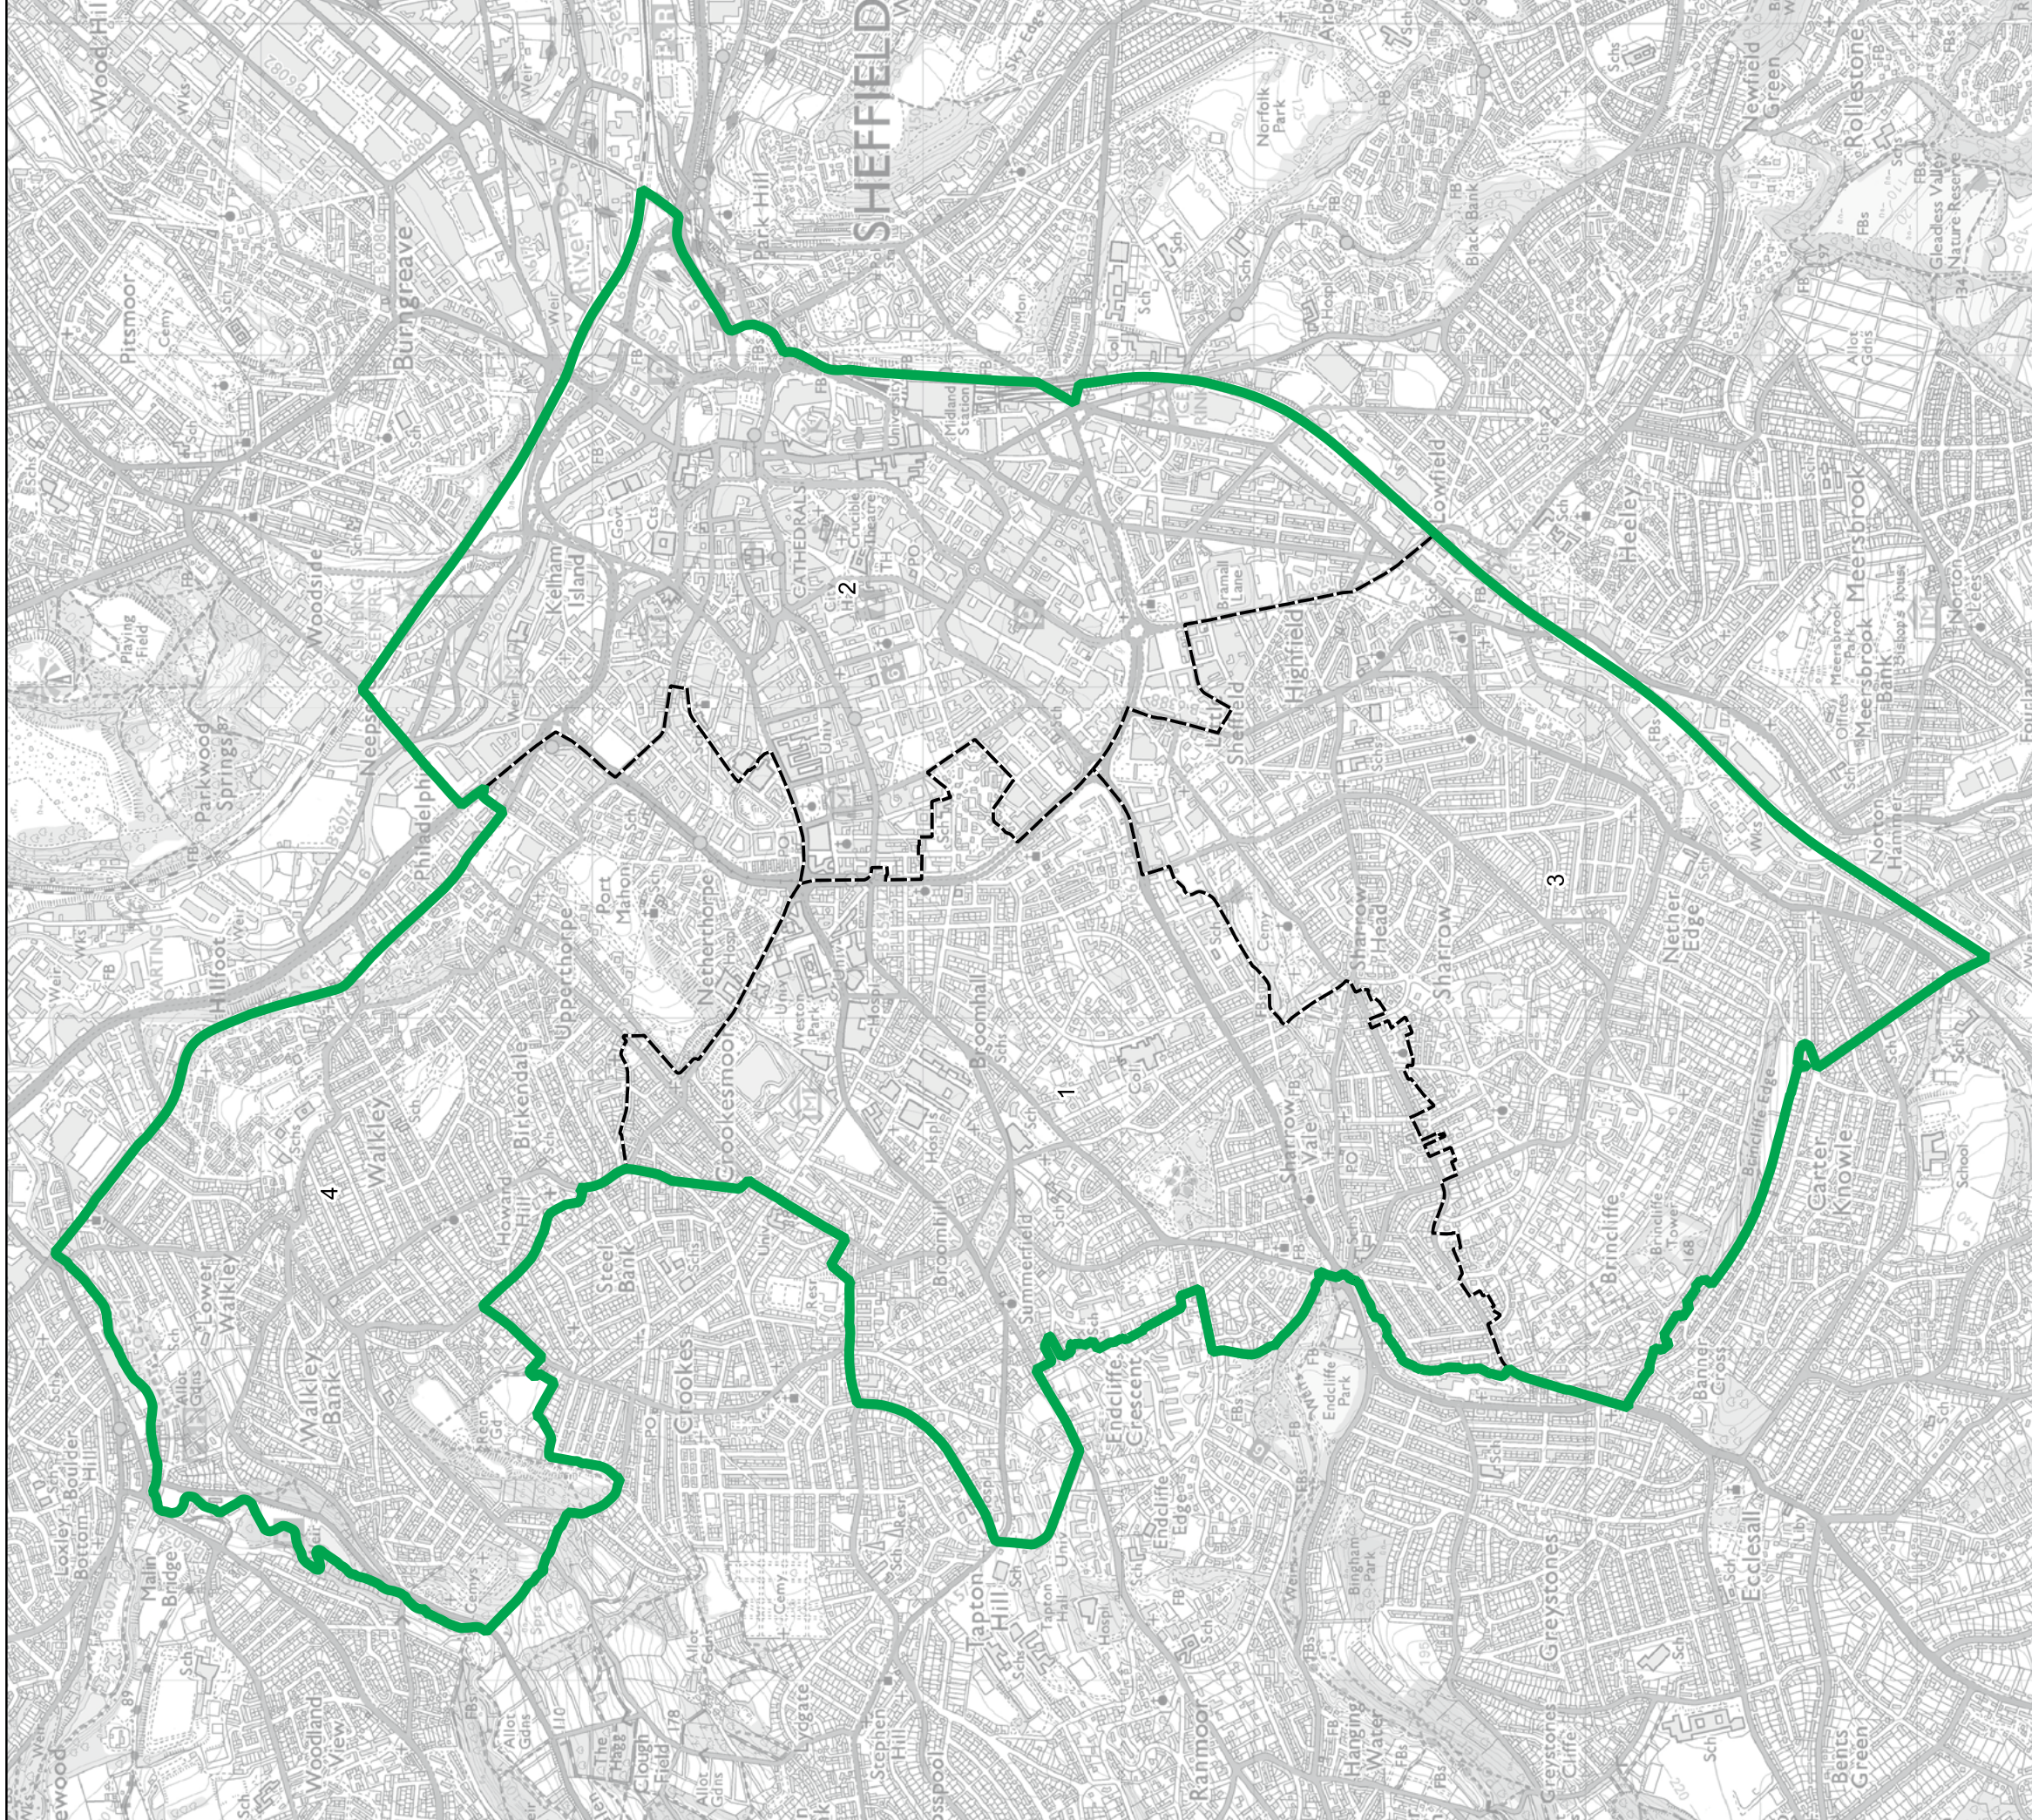

Boundary Commission for England - Final Recommendations for the Yorkshire and the Humber Region
Sheffield Central Borough Constituency - Electorate 70,453

1. **Wards:**
2. 1 Broomhill & Sharrow Vale
   - 2 City
   - 3 Nether Edge & Sharrow
   - 4 Walkley

- Constituency
- Local Authorities
- Wards

© Crown copyright and database rights 2023 OS 100018289. You are permitted to use this data solely to enable you to respond to, or interact with, the organisation that provided you with the data. You are not permitted to copy, sub-licence, distribute or sell any of this data to third parties in any form. Third party rights to enforce the terms of this licence shall be reserved to OS.

Sheffield Central Borough Constituency