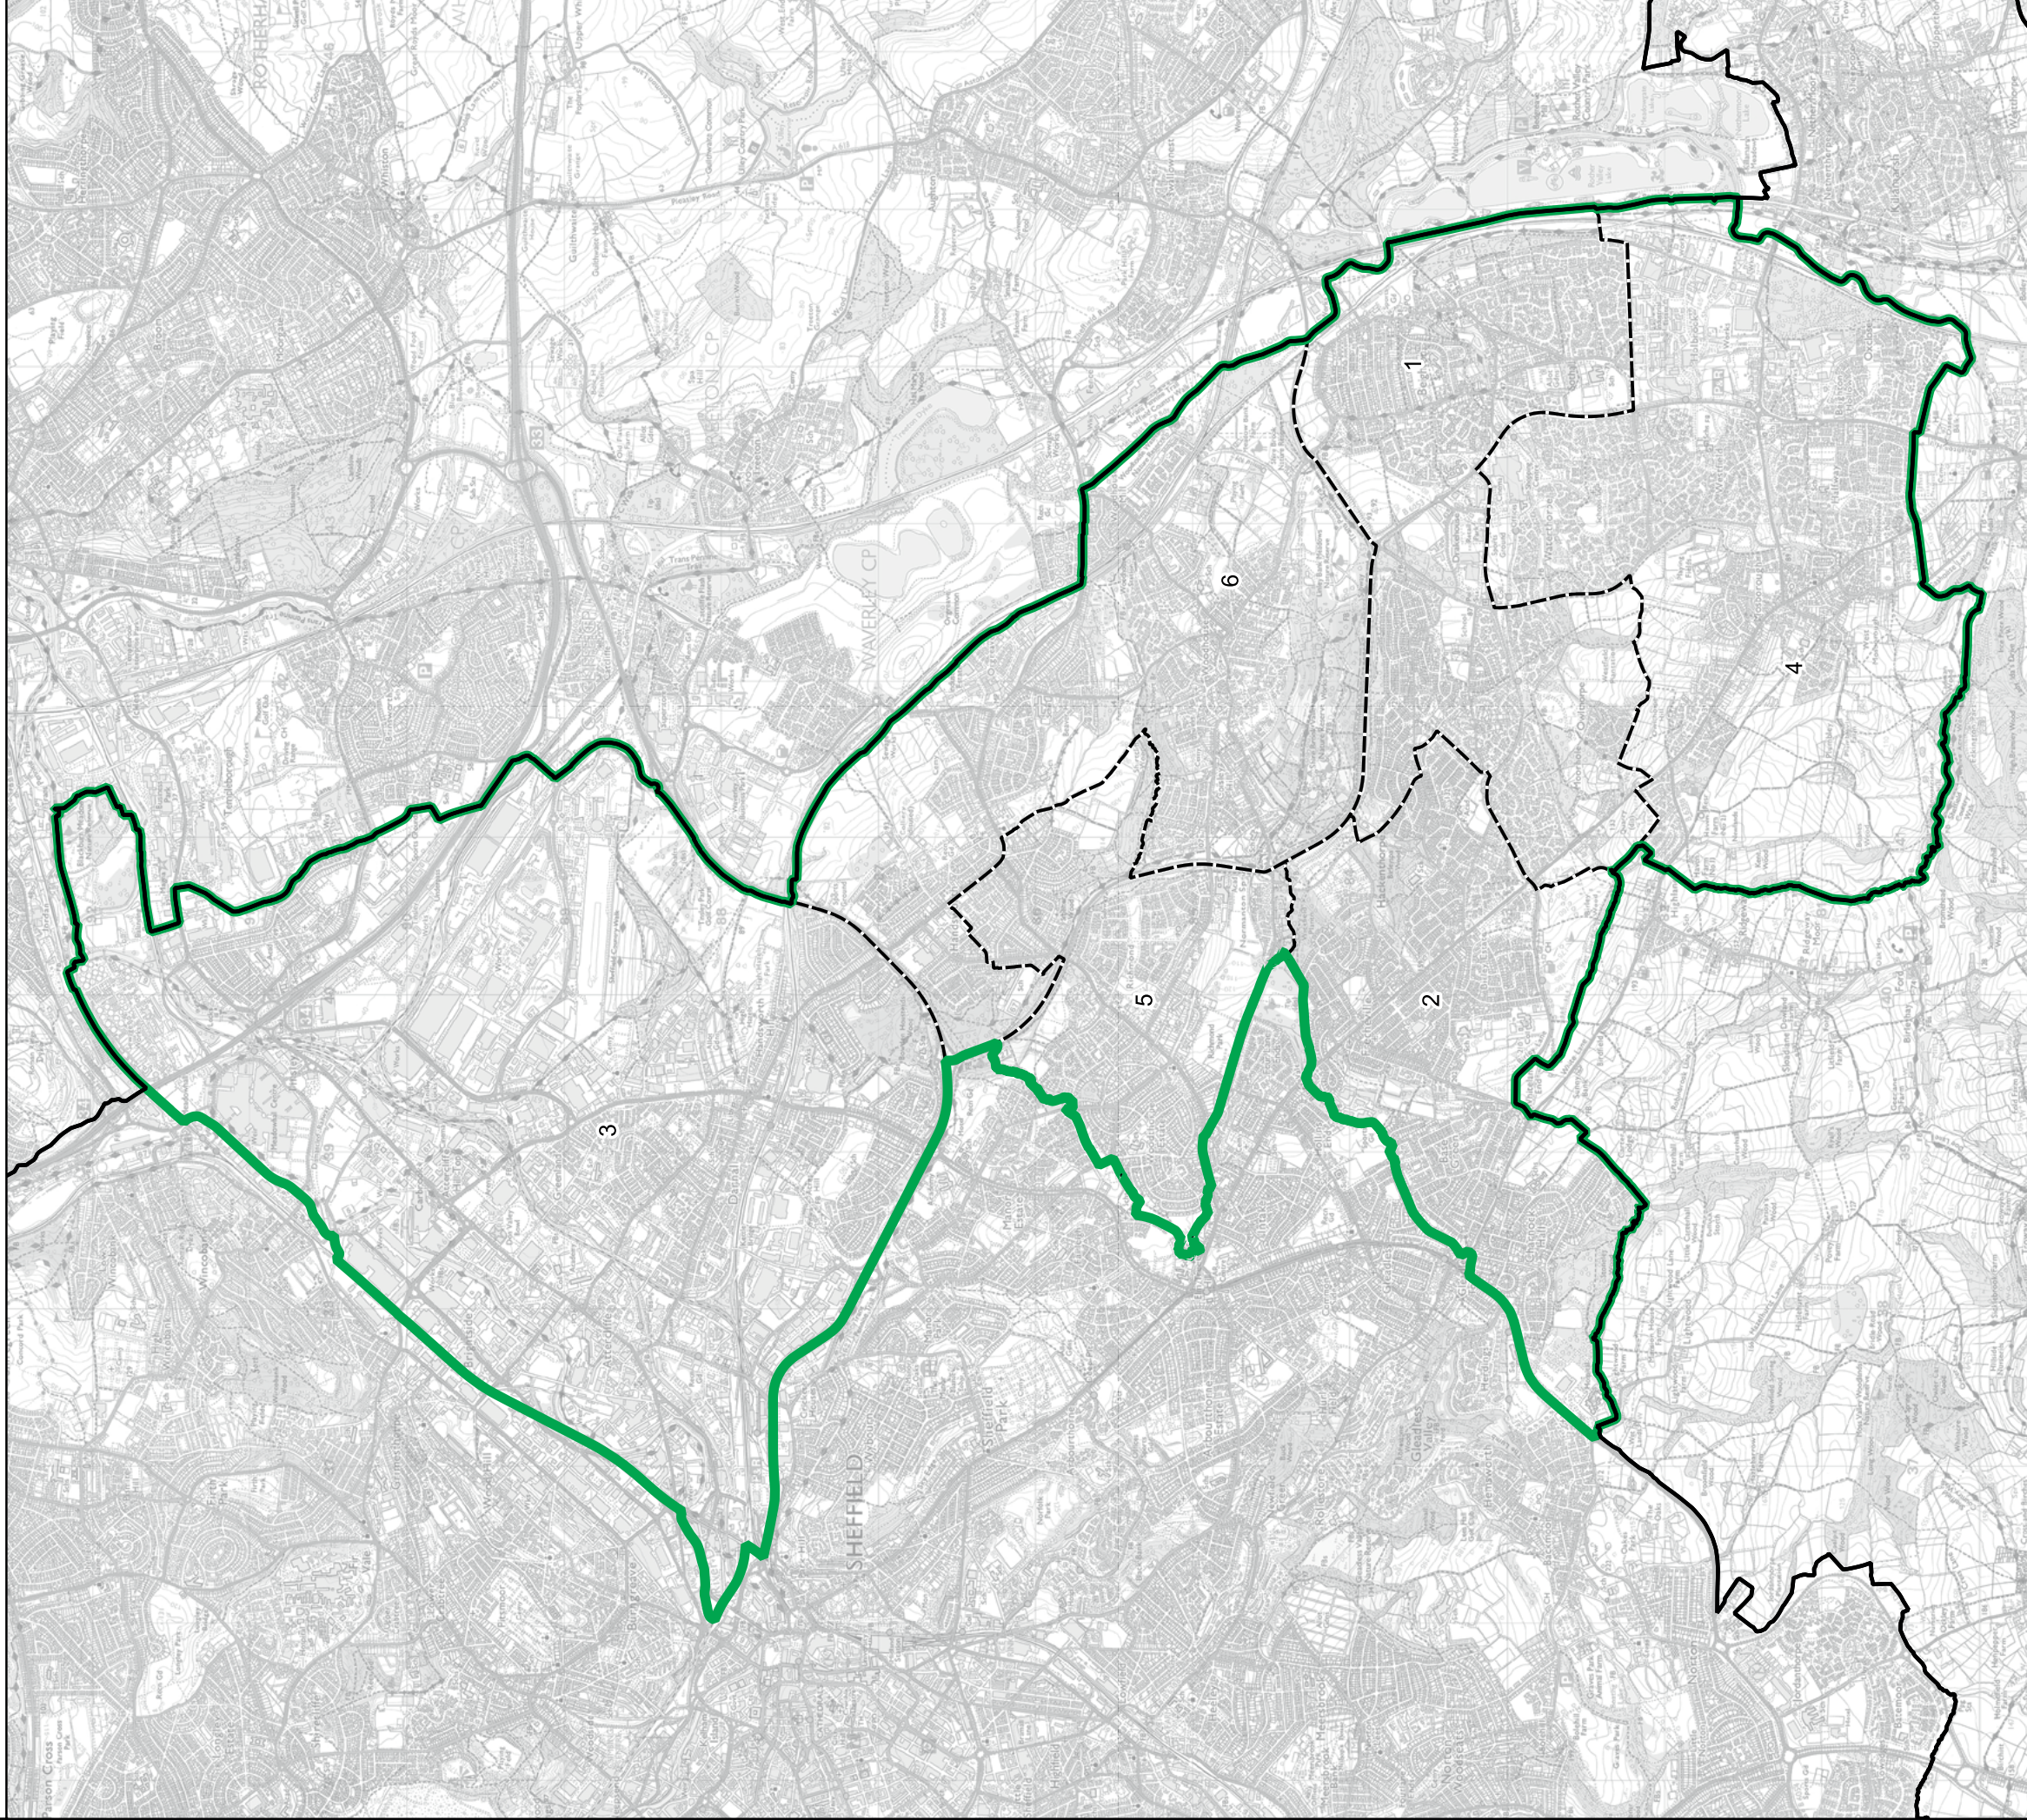

Boundary Commission for England - Final Recommendations for the Yorkshire and the Humber Region  
Sheffield South East Borough Constituency - Electorate 76,223

- Wards:
- 1 Beighton
  - 2 Birley
  - 3 Darnall
  - 4 Mosborough
  - 5 Richmond (Part)
  - 6 Woodhouse