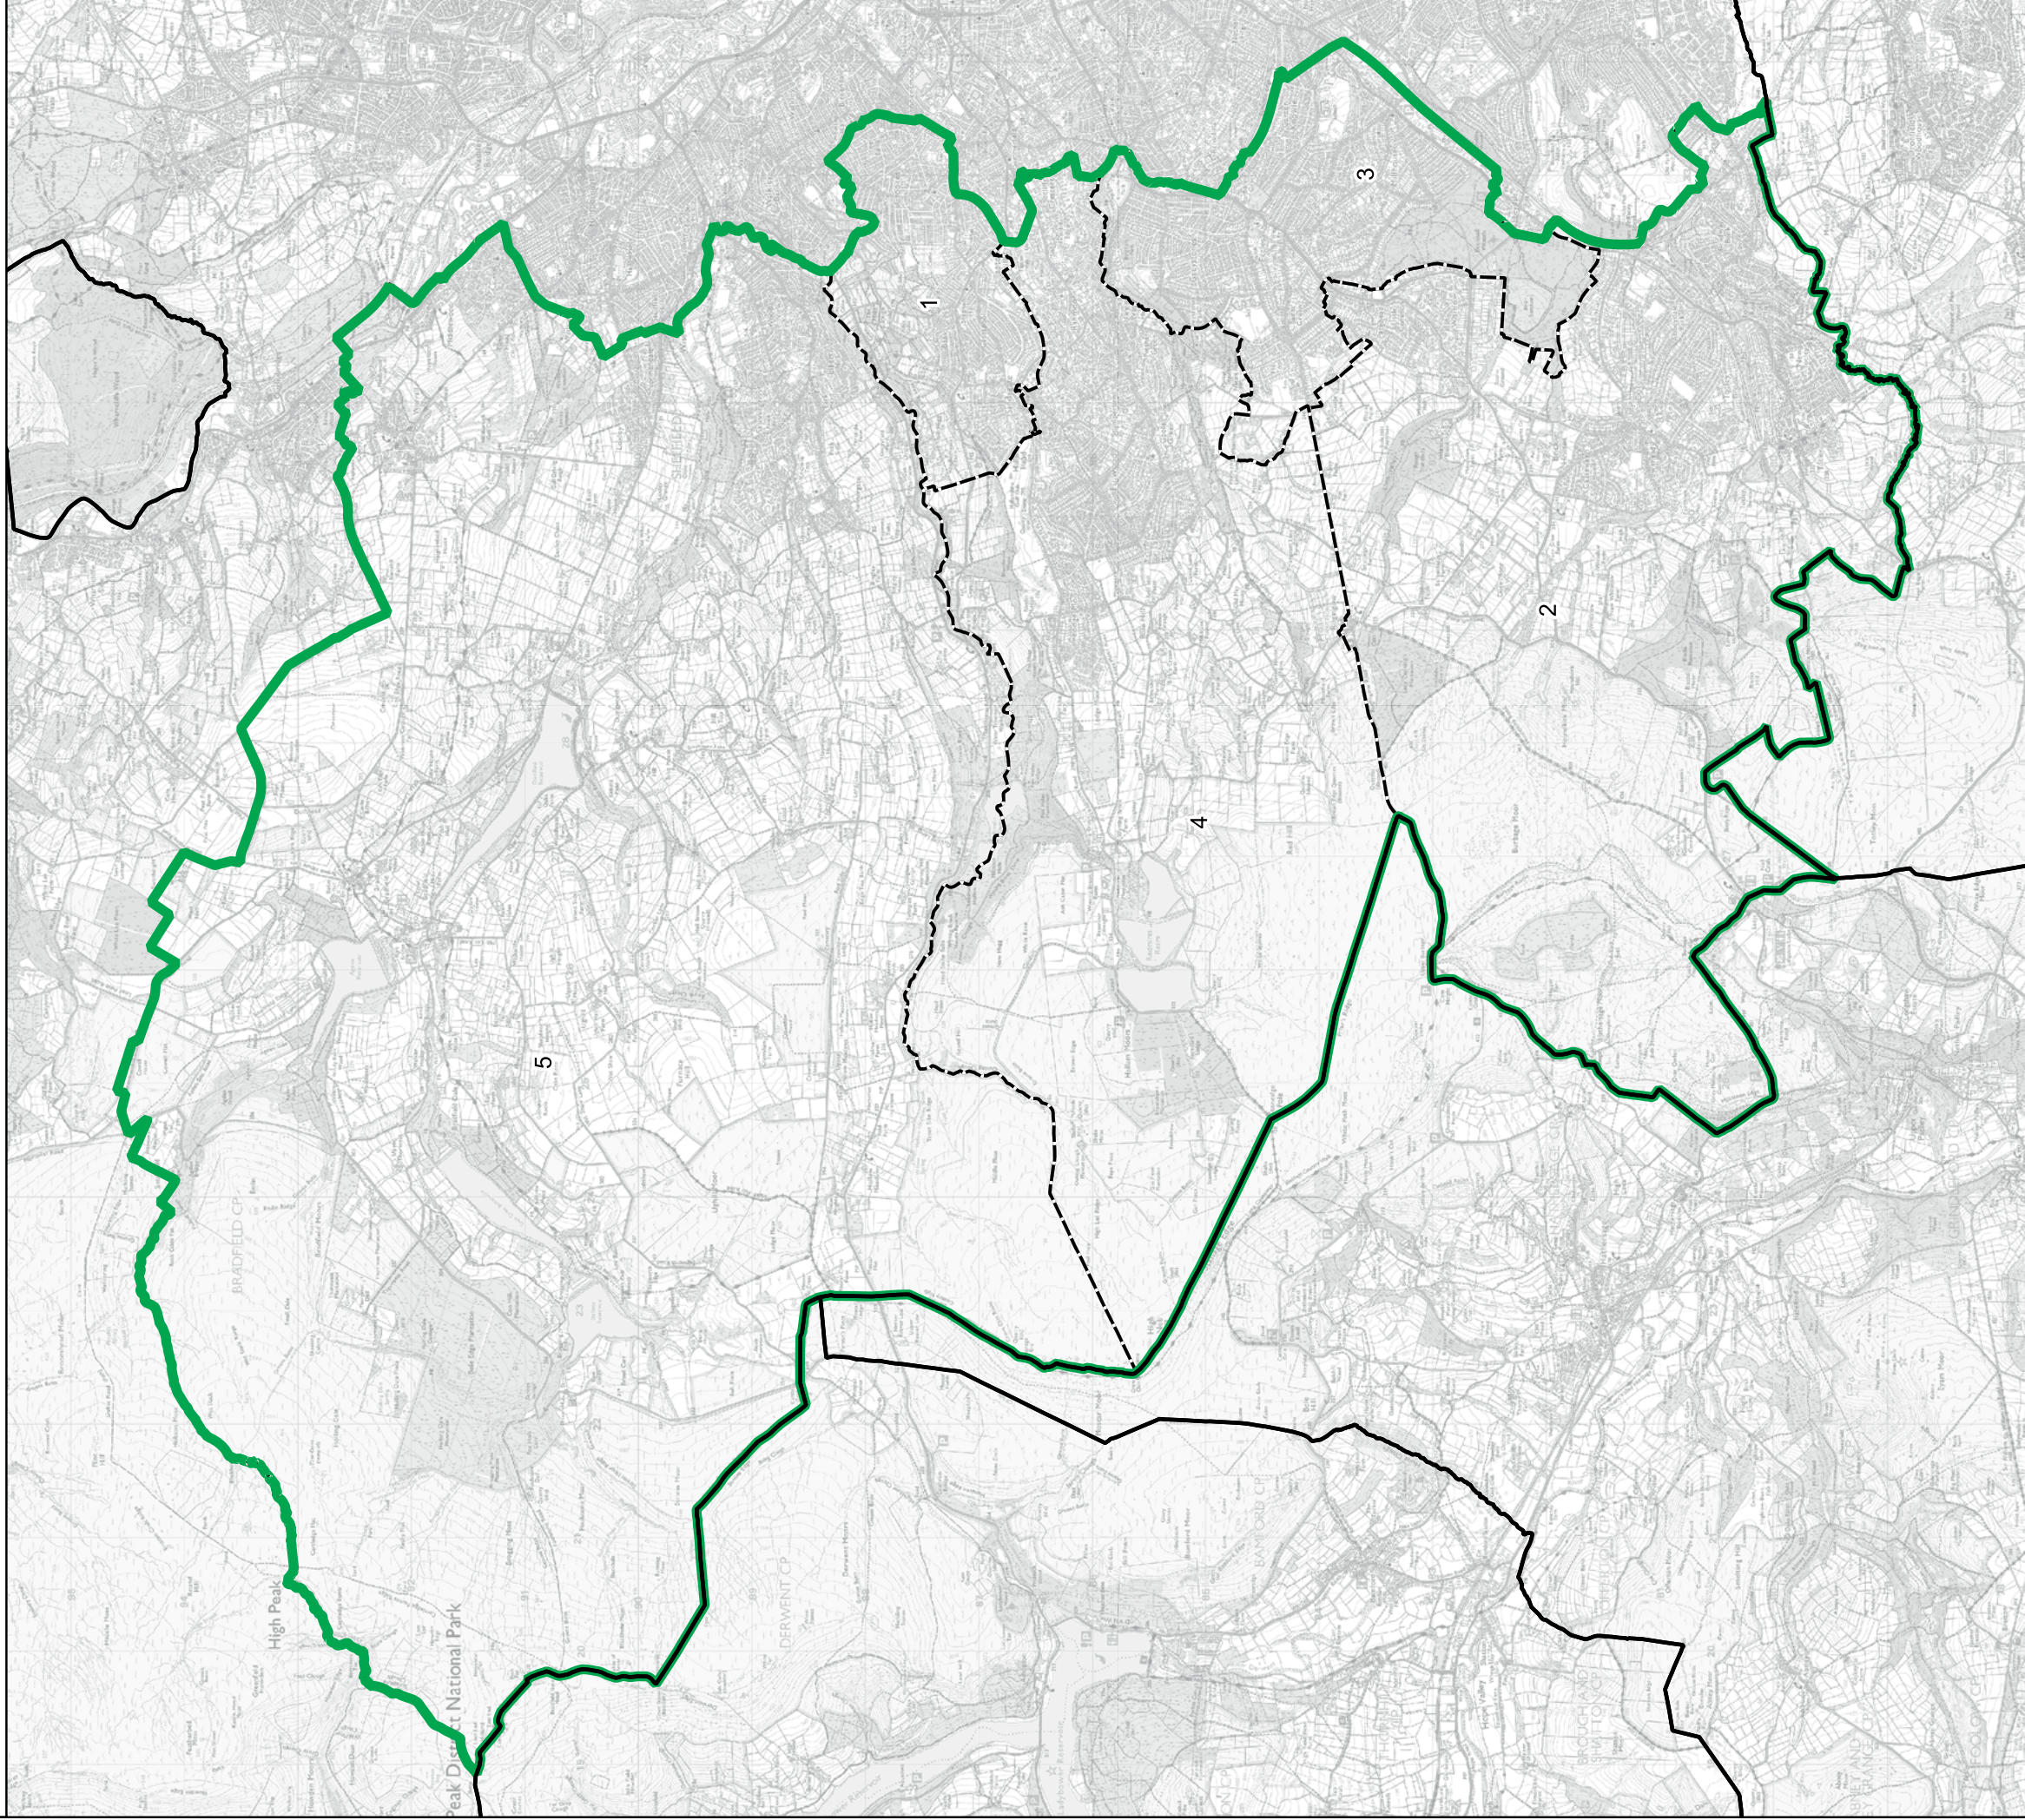

1. **Wards:**
2. 1 Crookes & Crosspool
   - 2 Dore & Totley
   - 3 Ecclesall
   - 4 Fulwood
   - 5 Stannington

- Constituency
- Local Authorities
- Wards

© Crown copyright and database rights 2023 OS 100018269. You are permitted to use this data solely to enable you to respond to, or interact with, the organisation that provided you with the data. You are not permitted to copy, sub-licence, distribute or sell any of this data to third parties in any form. Third party rights to enforce the terms of this licence shall be reserved to OS.