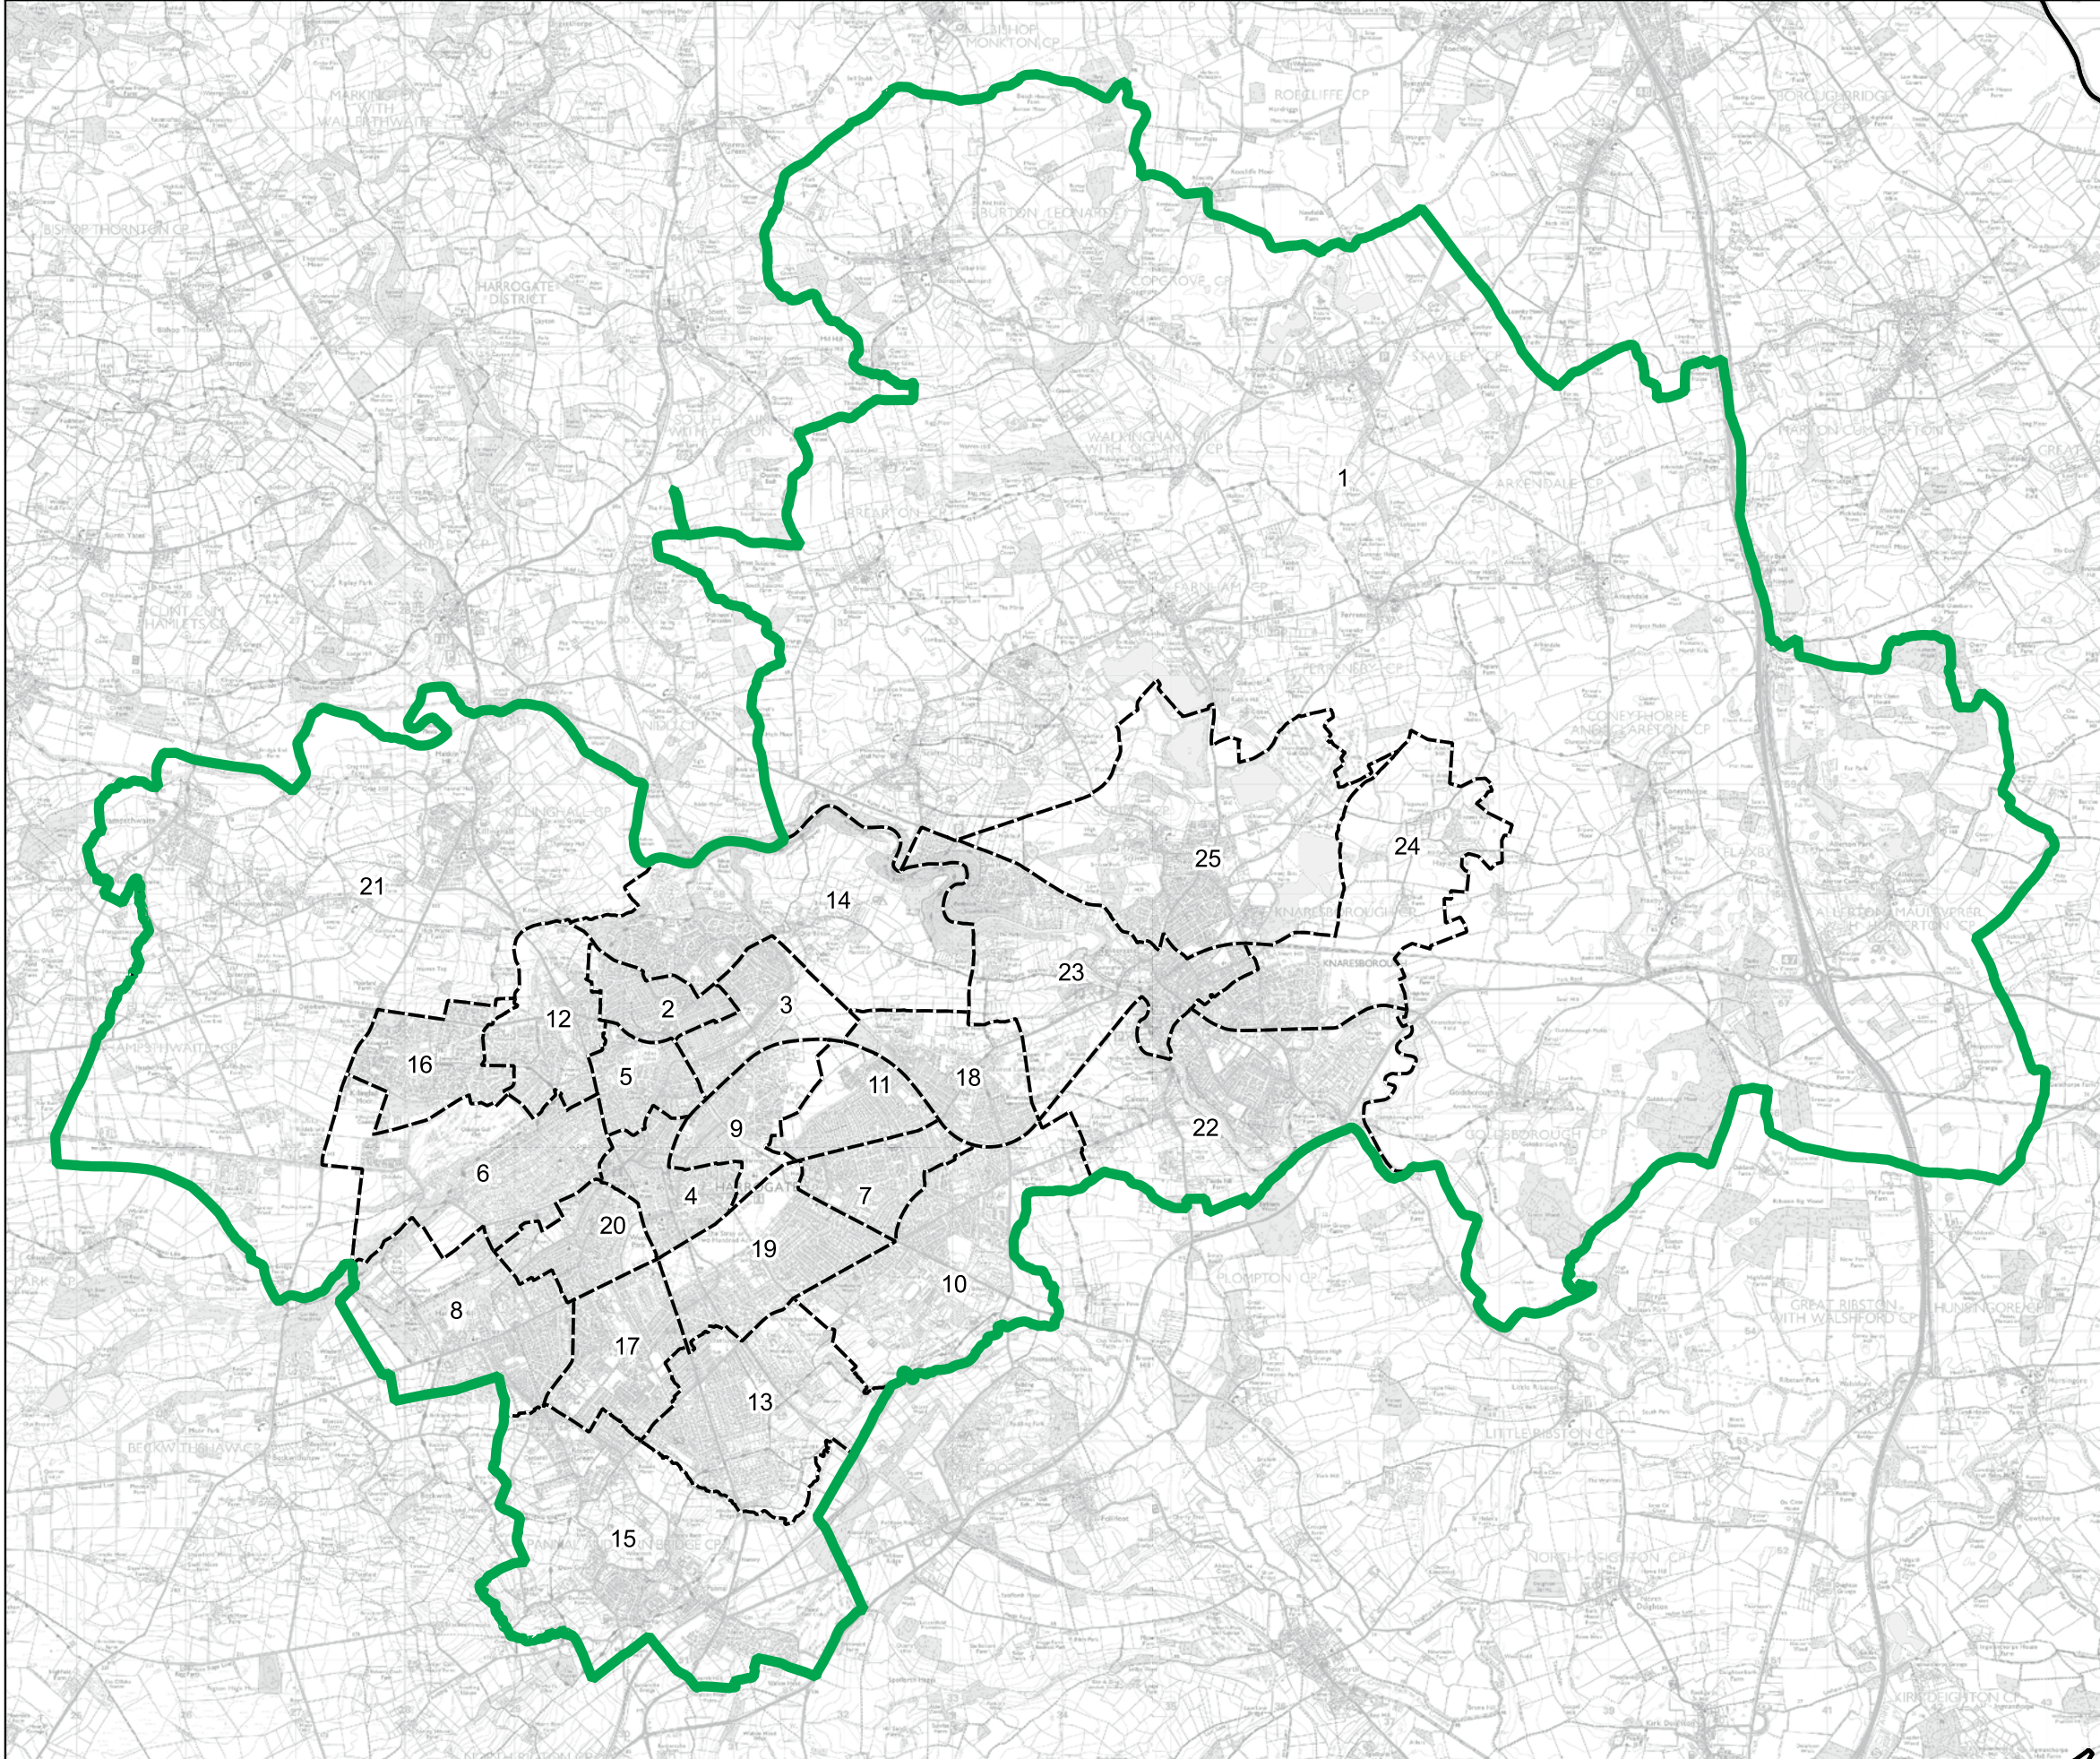

Wards:

- 1 Claro
- 2 Harrogate Bilton Grange
- 3 Harrogate Bilton Woodfield
- 4 Harrogate Central
- 5 Harrogate Coppice Valley
- 6 Harrogate Duchy
- 7 Harrogate Fairfax
- 8 Harrogate Harlow
- 9 Harrogate High Harrogate
- 10 Harrogate Hookstone
- 11 Harrogate Kingsley
- 12 Harrogate New Park
- 13 Harrogate Oatlands
- 14 Harrogate Old Bilton
- 15 Harrogate Pannal
- 16 Harrogate Saltergate
- 17 Harrogate St. Georges
- 18 Harrogate Starbeck
- 19 Harrogate Stray
- 20 Harrogate Valley Gardens
- 21 Killinghall & Hampsthwaite
- 22 Knaresborough Aspin & Calcutt
- 23 Knaresborough Castle
- 24 Knaresborough Eastfield
- 25 Knaresborough Scriven Park