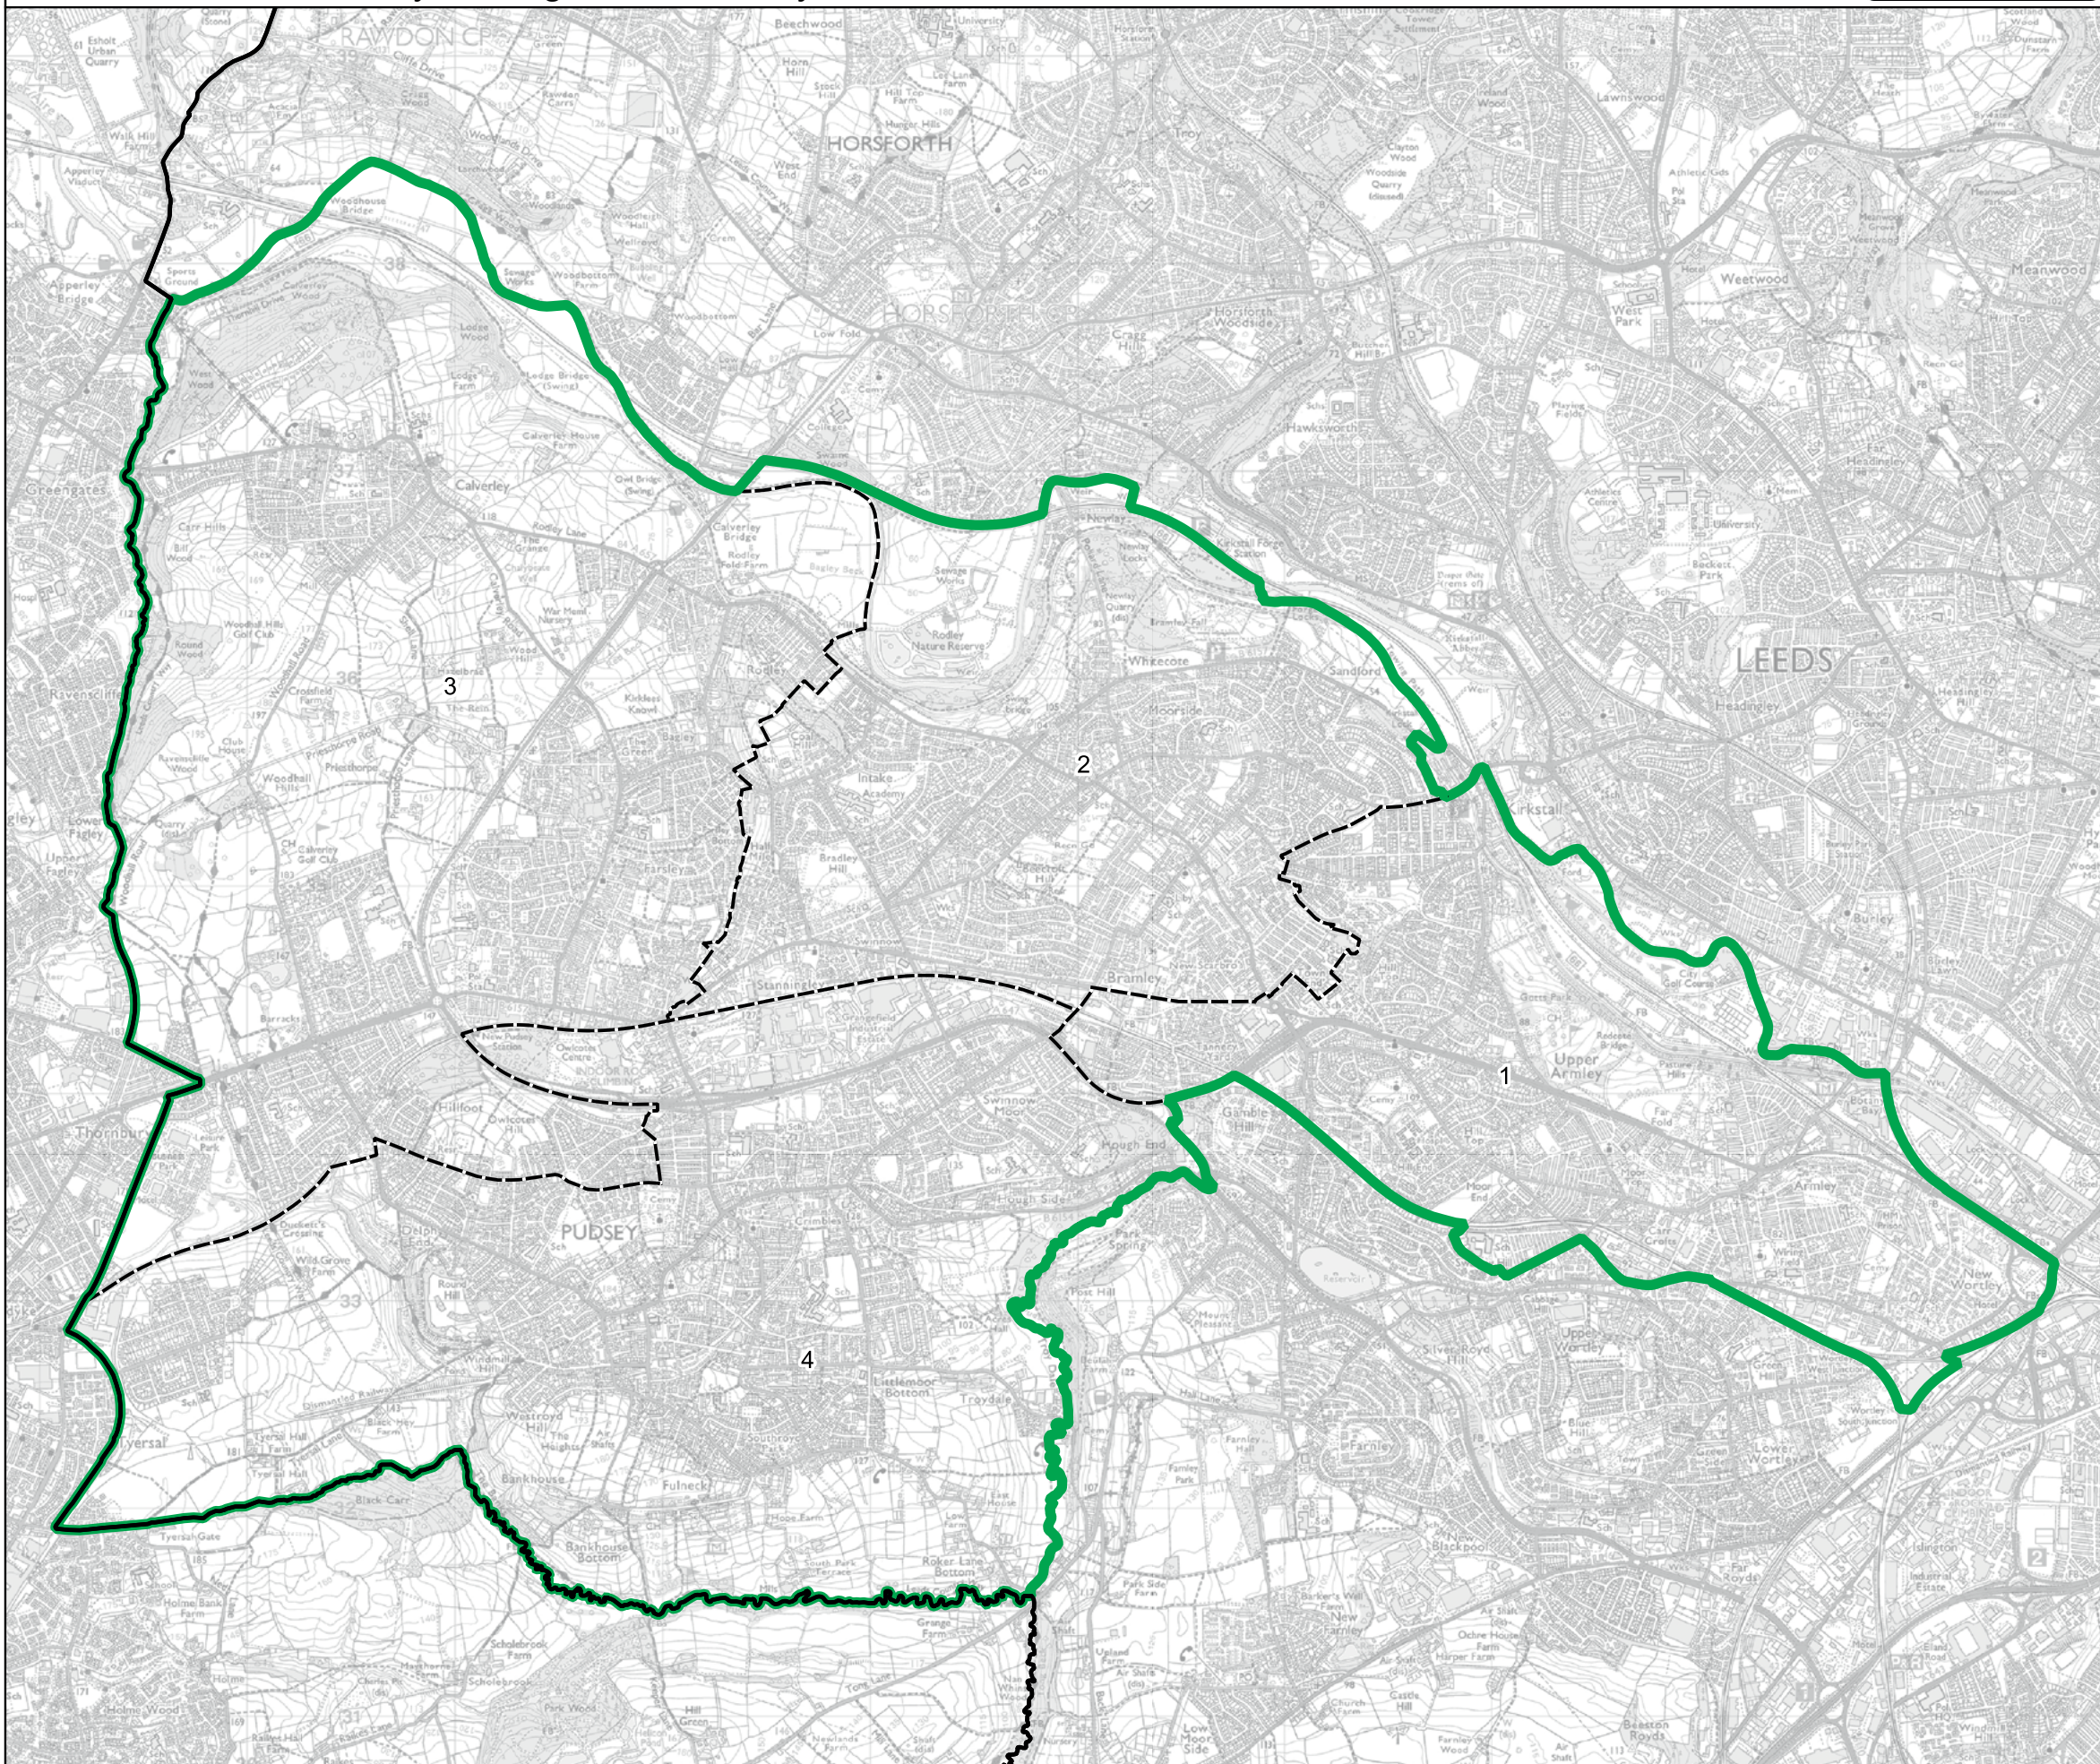

Wards:

- 1 Armley
- 2 Bramley & Stanningley
- 3 Calverley & Farsley
- 4 Pudsey

- Constituency
- Local Authorities
- Wards

0 0.4 0.8 km

© Crown copyright and database rights 2023 OS 100018289.
You are permitted to use this data solely to enable you to respond to, or interact with, the organisation that provided you with the data. You are not permitted to copy, sub-licence, distribute or sell any of this data to third parties in any form. Third party rights to enforce the terms of this licence shall be reserved to OS.

Leeds West and Pudsey Borough Constituency