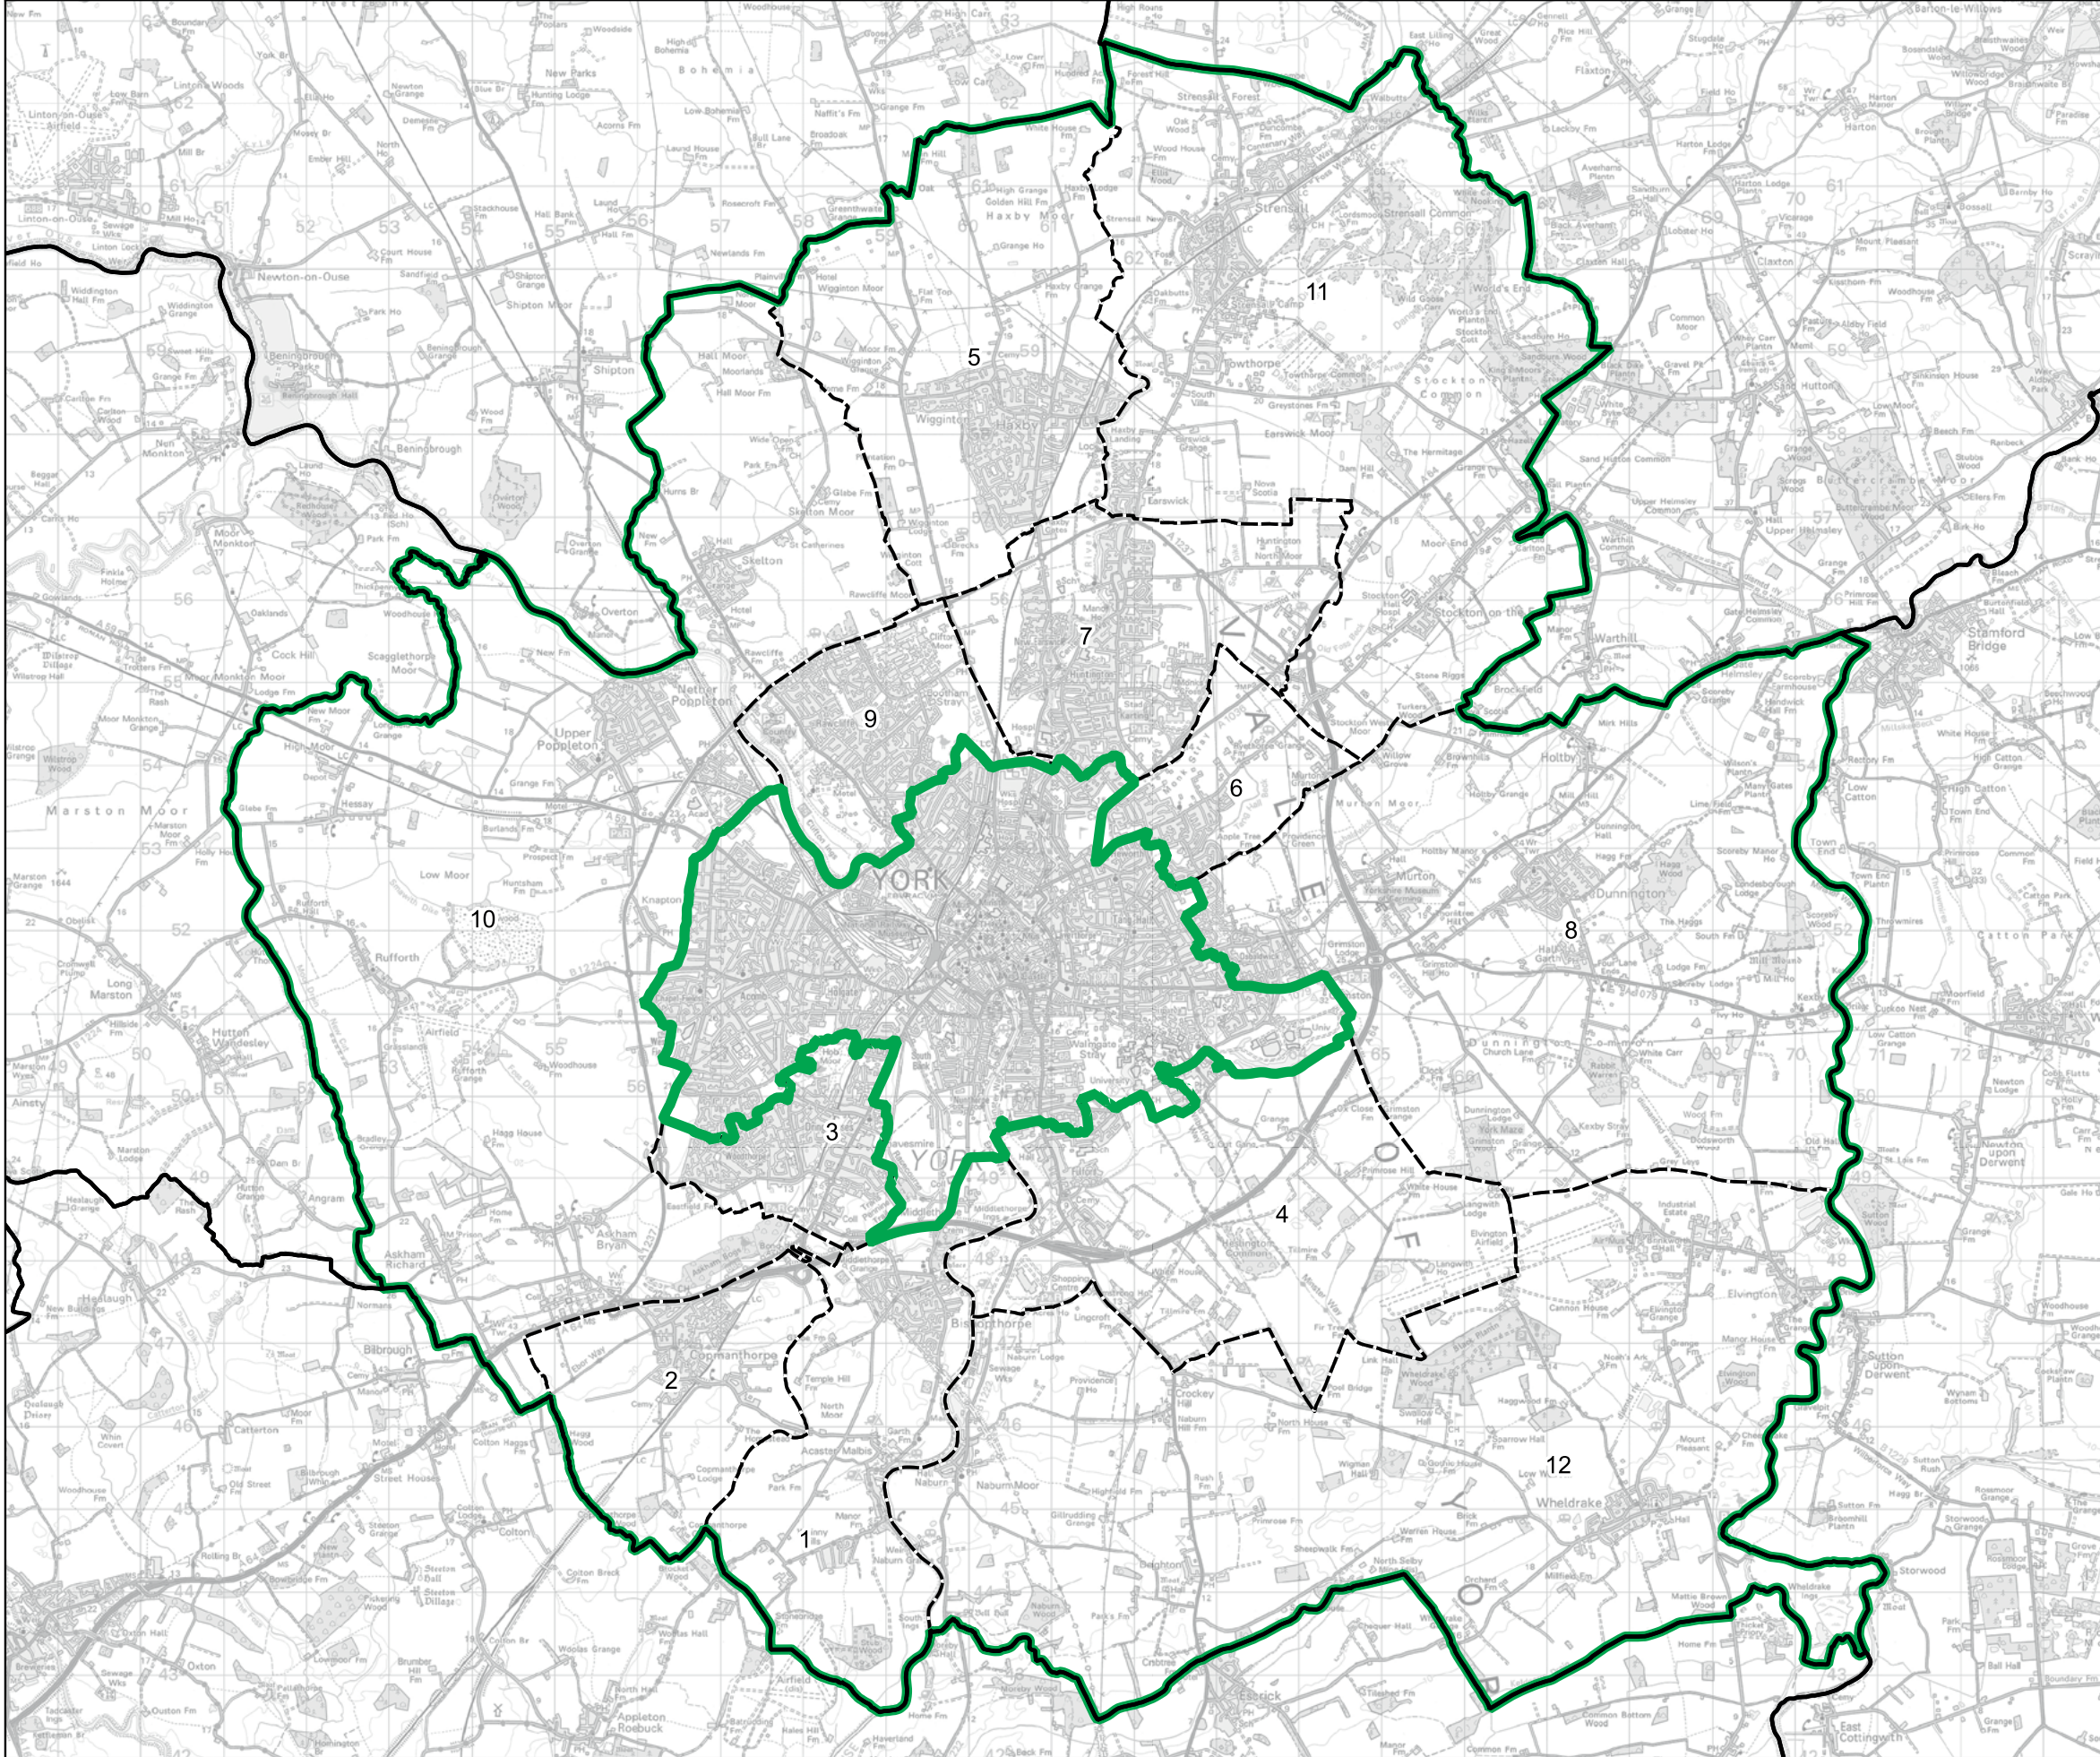

Wards:

- 1 Bishopthorpe
- 2 Copmanthorpe
- 3 Dringhouses & Woodthorpe
- 4 Fulford & Heslington
- 5 Haxby & Wigginton
- 6 Heworth Without
- 7 Huntington & New Earswick
- 8 Osbaldwick & Derwent
- 9 Rawcliffe & Clifton Without
- 10 Rural West York
- 11 Strensall
- 12 Wheldrake

- Constituency
- Local Authorities
- Wards

0 1 2 km

© Crown copyright and database rights 2023 OS 100018289. You are permitted to use this data solely to enable you to respond to, or interact with, the organisation that provided you with the data. You are not permitted to copy, sub-licence, distribute or sell any of this data to third parties in any form. Third party rights to enforce the terms of this licence shall be reserved to OS.

York Outer County Constituency