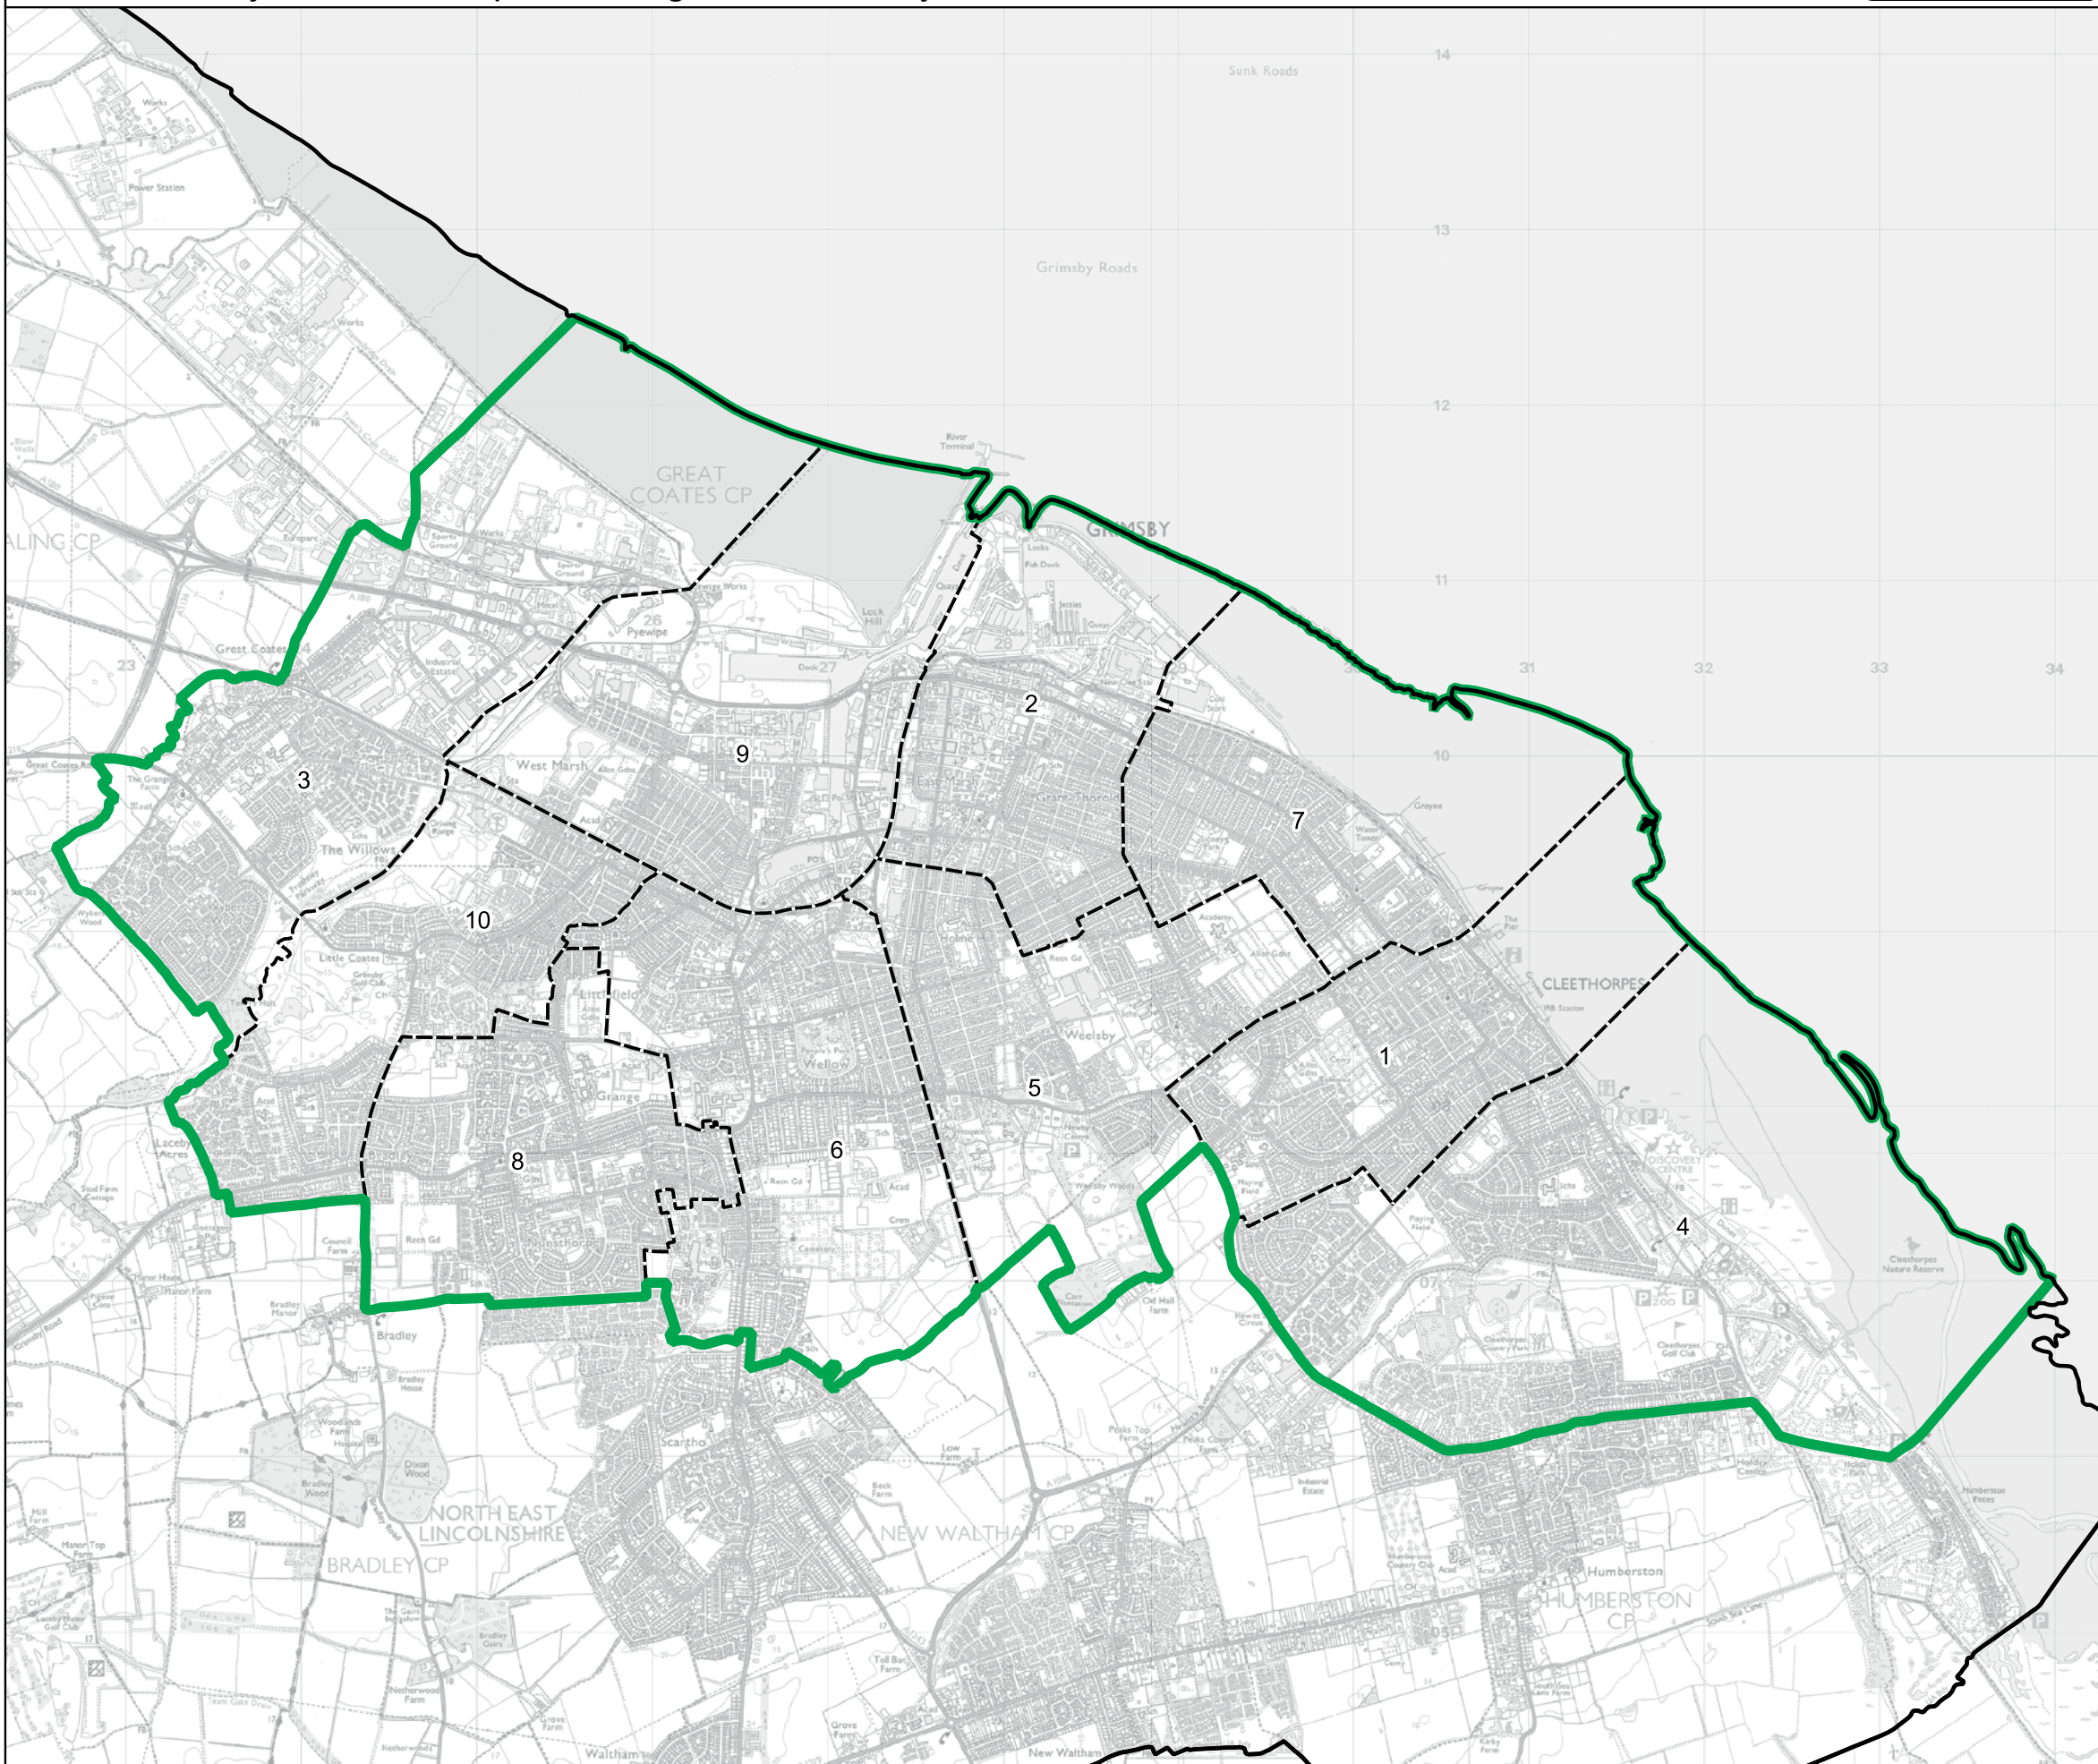

Wards:

- 1 Croft Baker
- 2 East Marsh
- 3 Freshney
- 4 Haverstoe
- 5 Heneage
- 6 Park
- 7 Sidney Sussex
- 8 South
- 9 West Marsh
- 10 Yarborough

- Constituency
- Local Authorities
- Wards

0 0.5 1 km

© Crown copyright and database rights 2023 OS 100018289. You are permitted to use this data solely to enable you to respond to, or interact with, the organisation that provided you with the data. You are not permitted to copy, sub-licence, distribute or sell any of this data to third parties in any form. Third party rights to enforce the terms of this licence shall be reserved to OS.