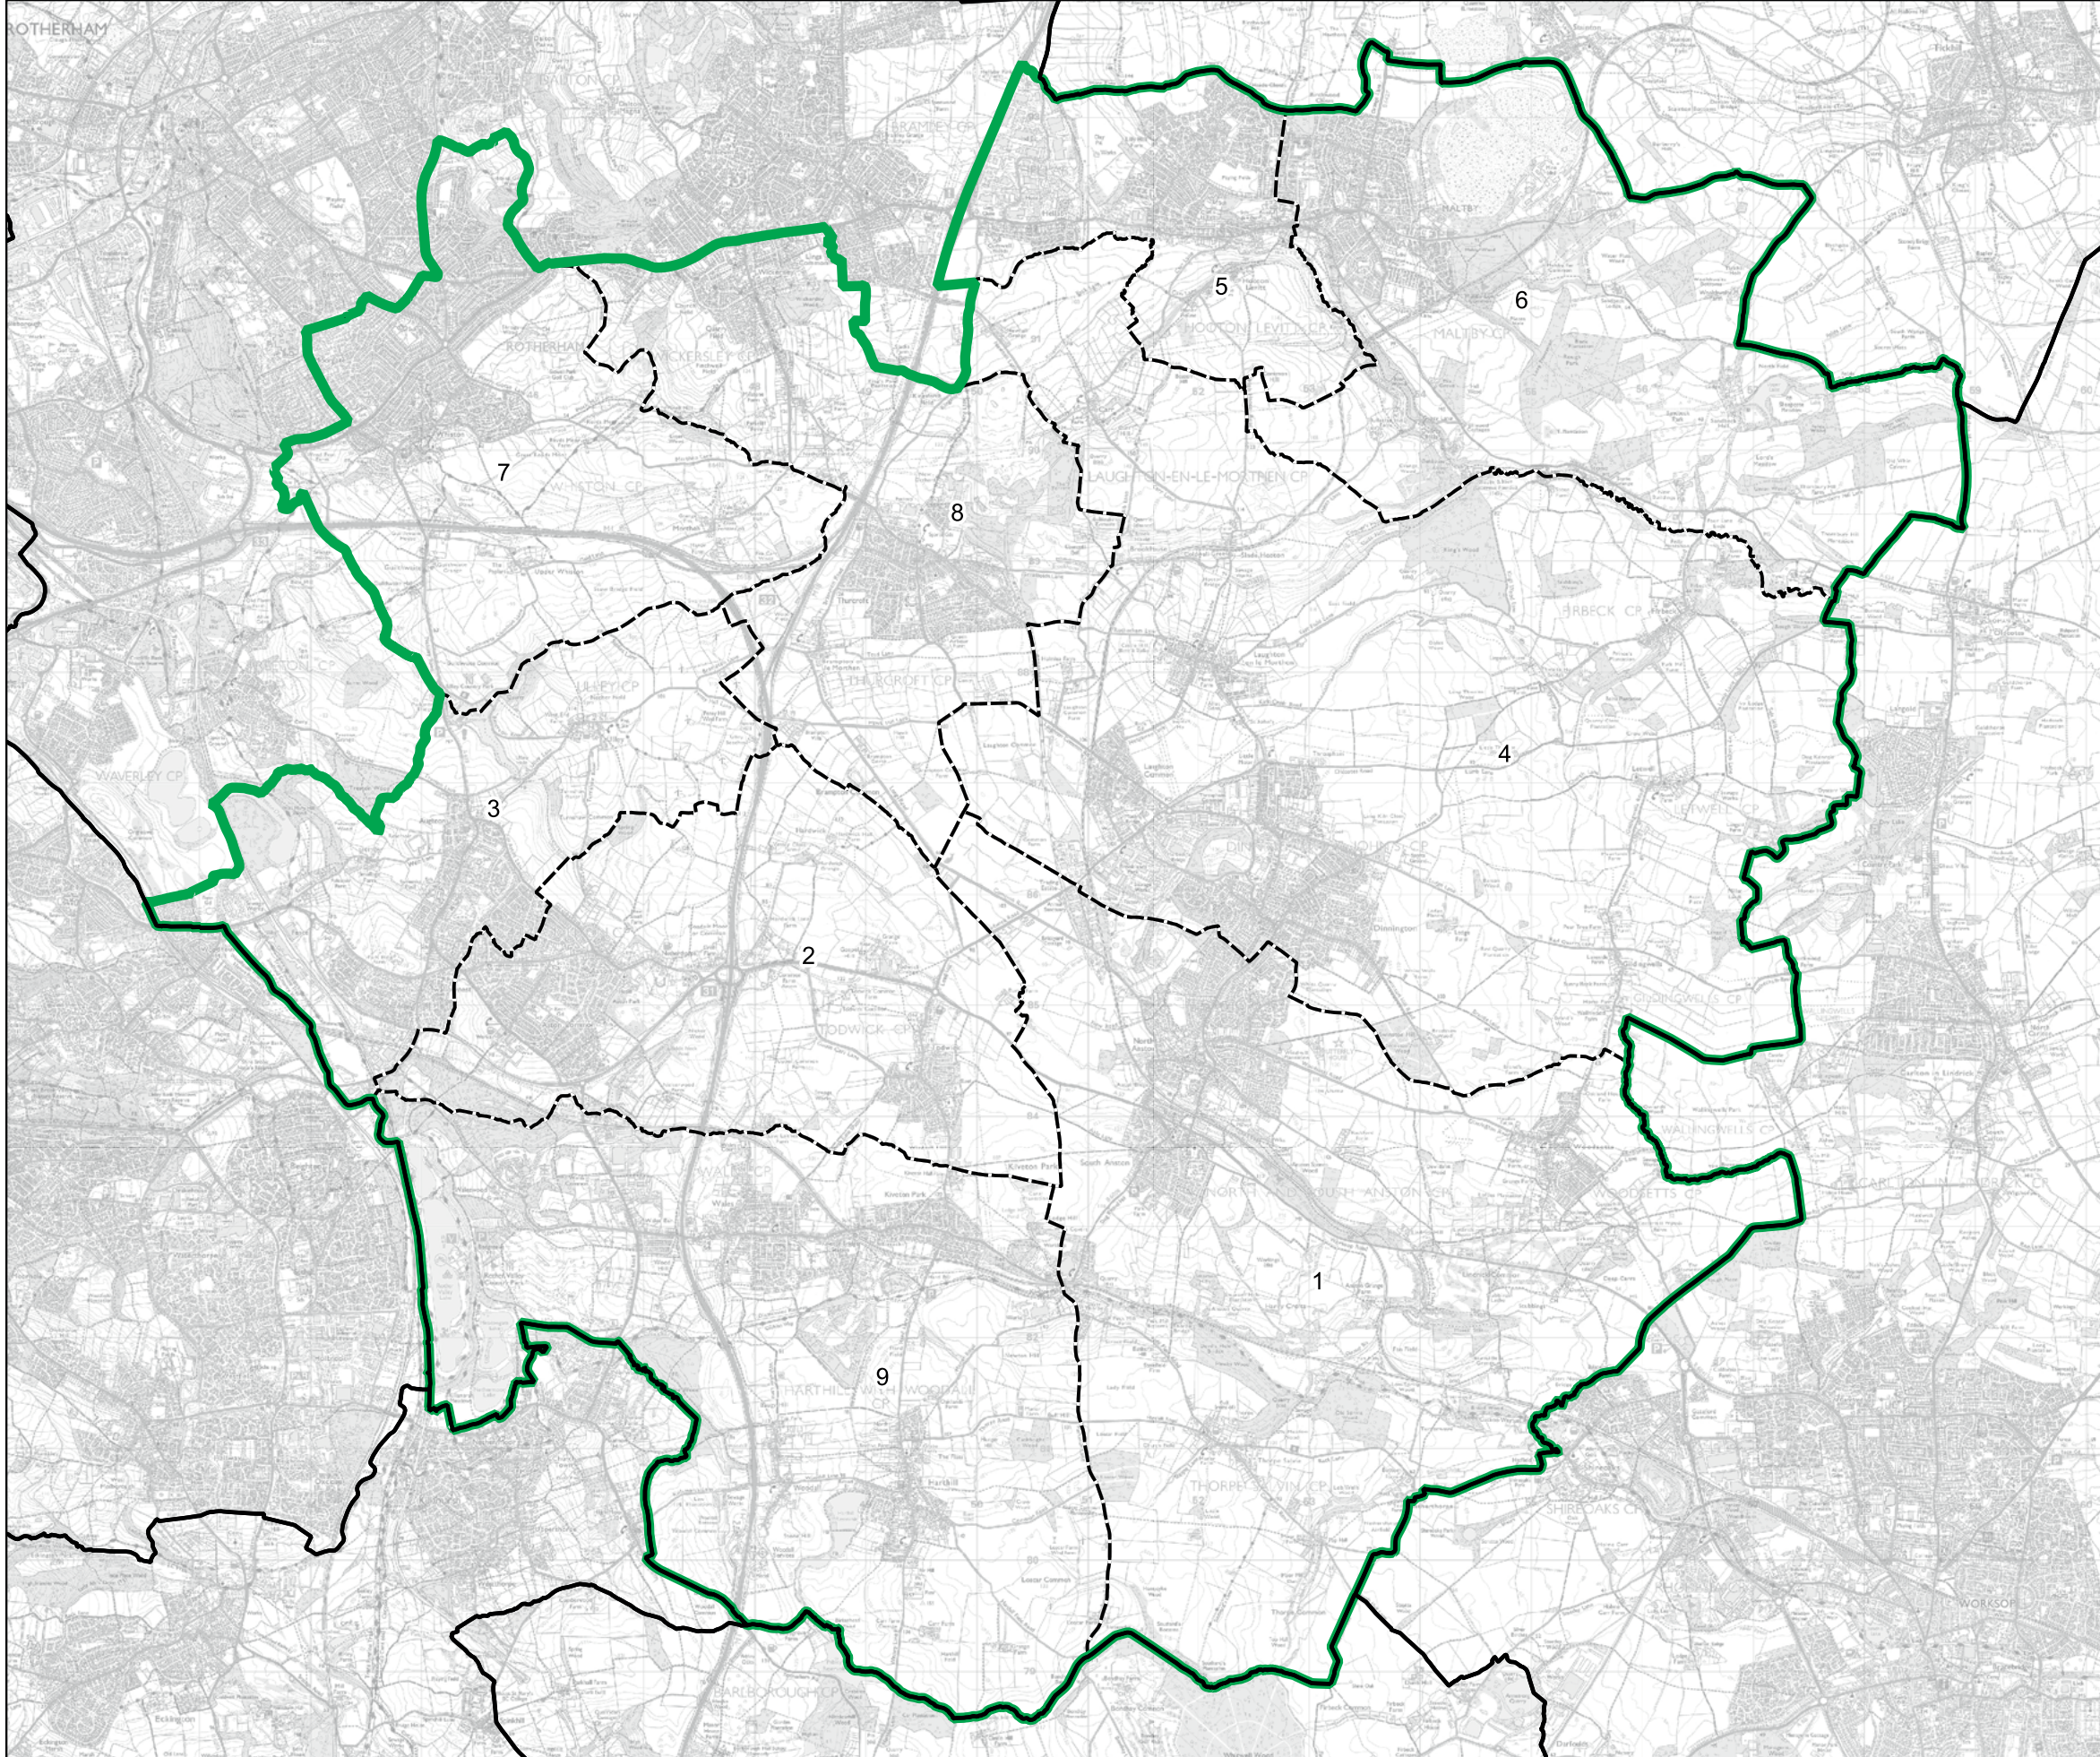

Wards:

- 1 Anston & Woodsetts
- 2 Aston & Todwick
- 3 Aughton & Swallownest
- 4 Dinnington
- 5 Hellaby & Maltby West
- 6 Maltby East
- 7 Sitwell
- 8 Thurgroft & Wickersley South
- 9 Wales

- Constituency
- Local Authorities
- Wards

© Crown copyright and database rights 2023 OS 100018289. You are permitted to use this data solely to enable you to respond to, or interact with, the organisation that provided you with the data. You are not permitted to copy, sub-licence, distribute or sell any of this data to third parties in any form. Third party rights to enforce the terms of this licence shall be reserved to OS.