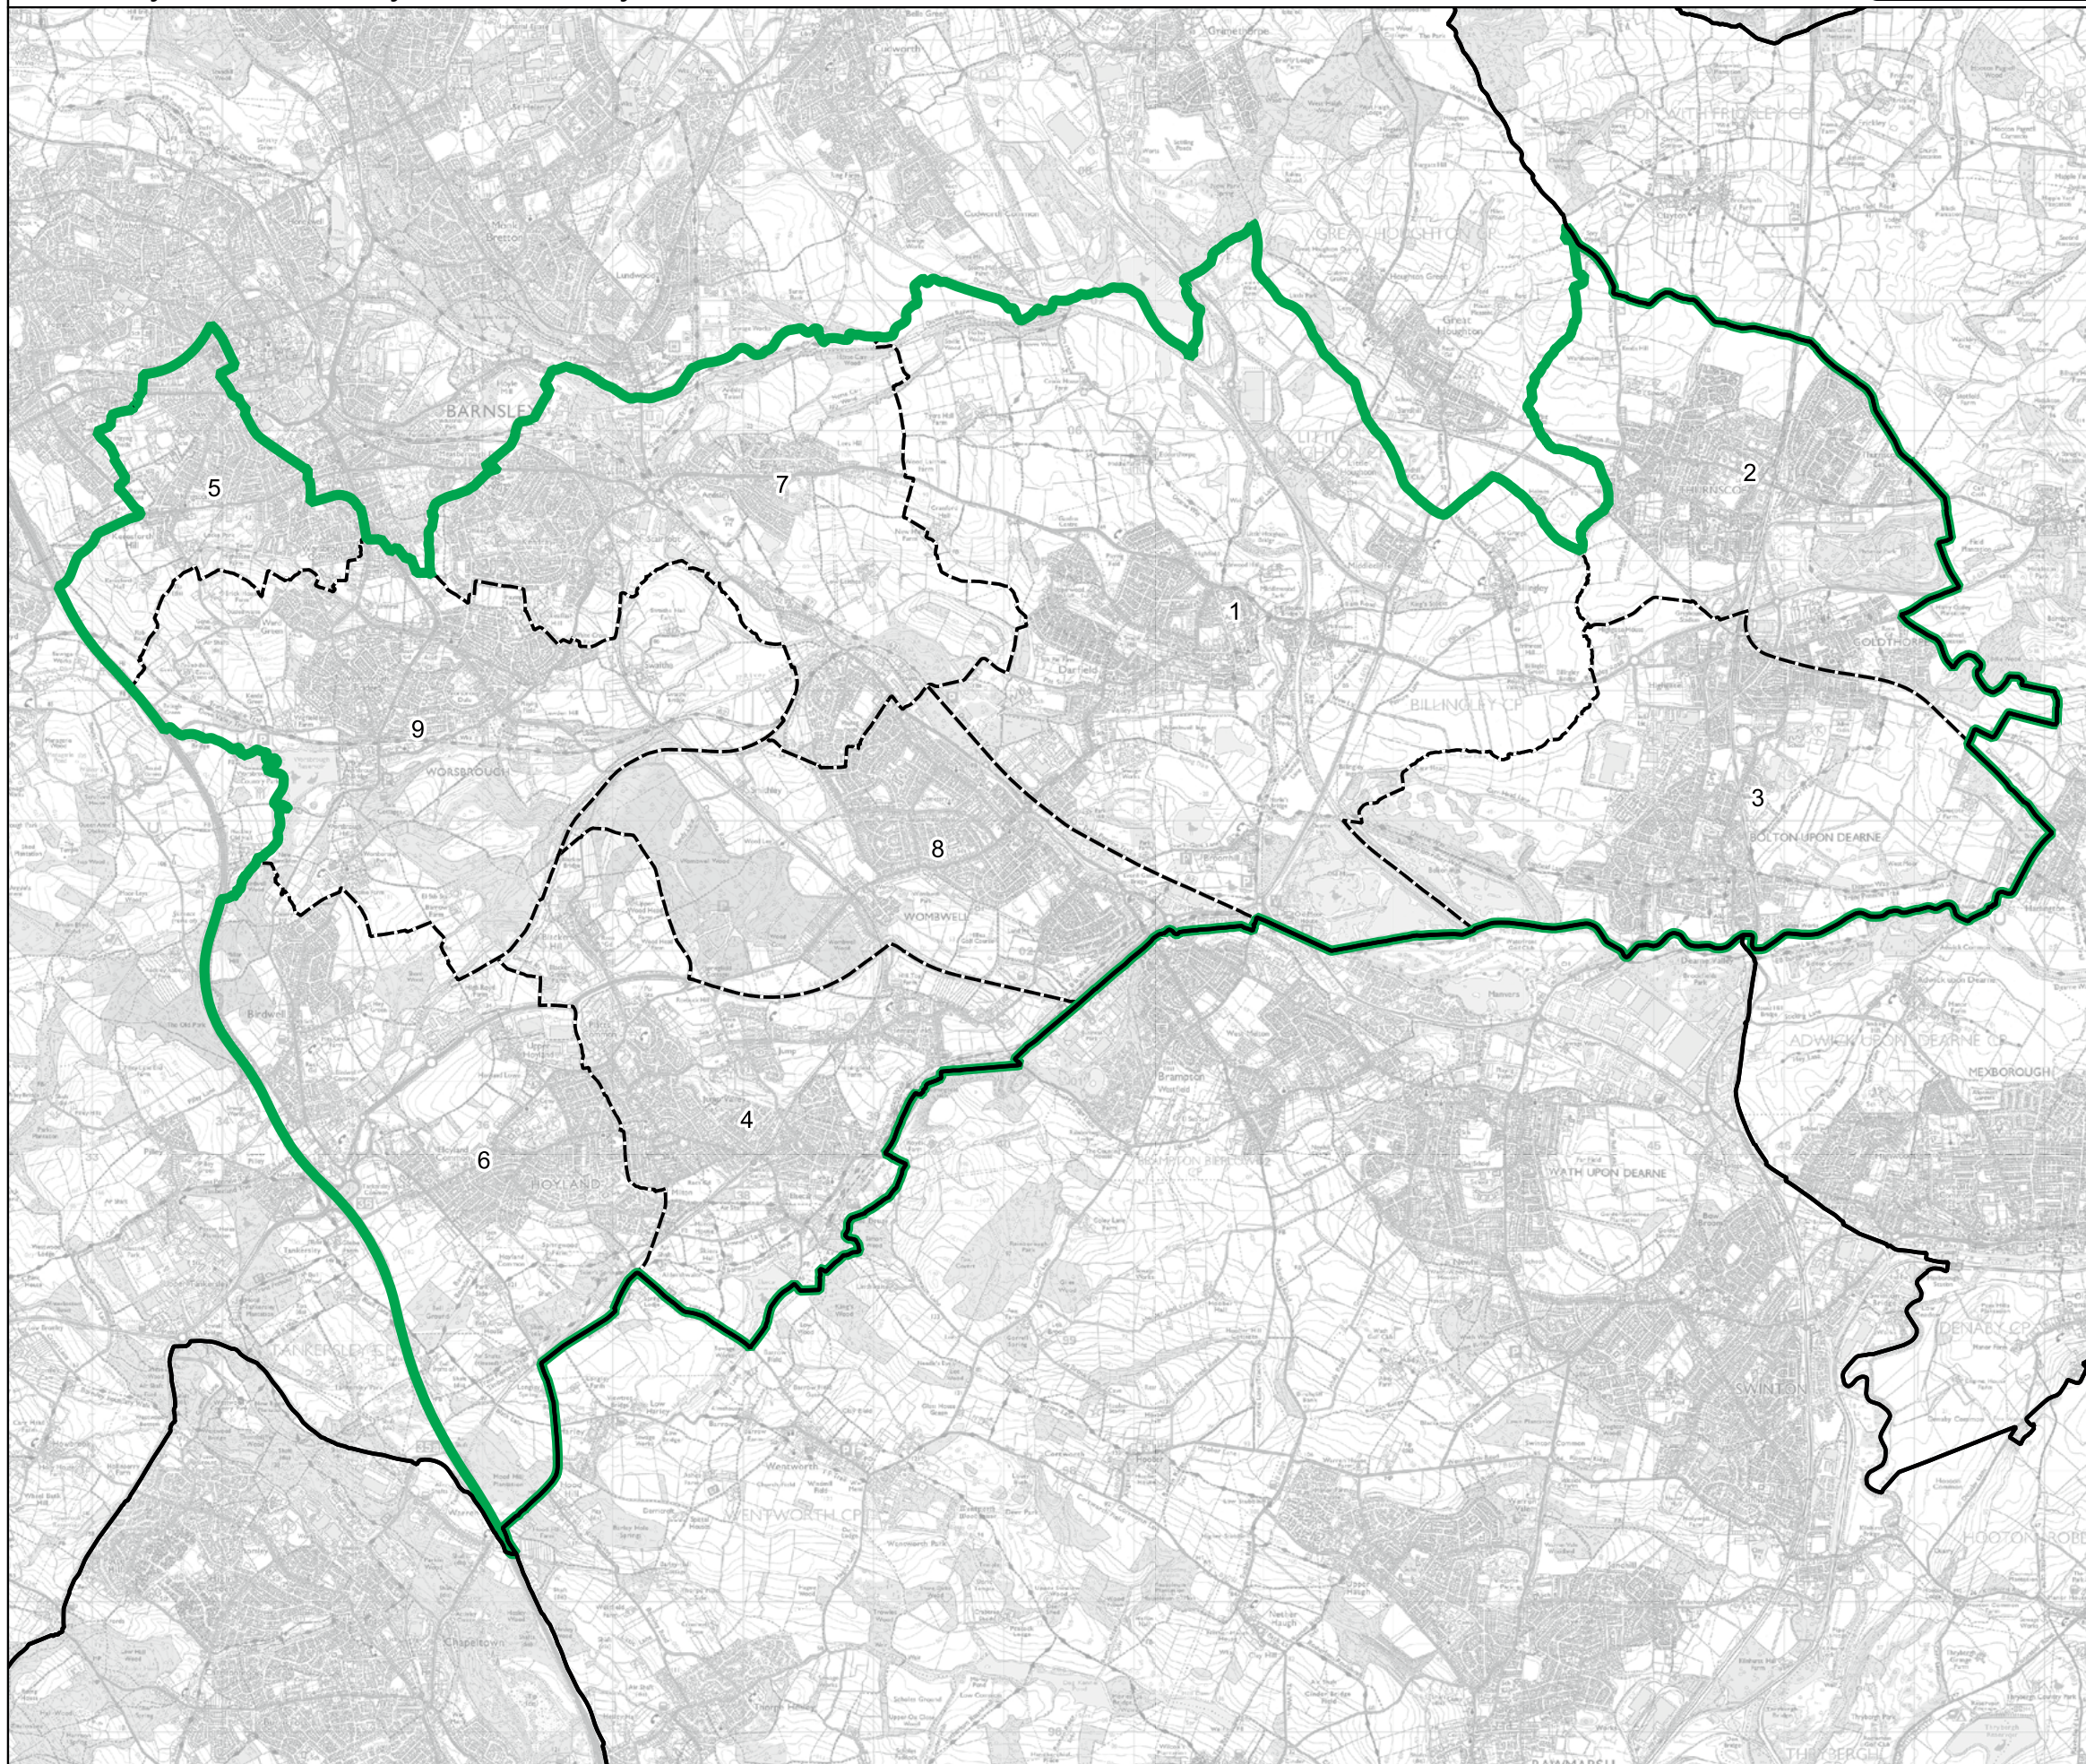

Wards:

- 1 Darfield
- 2 Dearne North
- 3 Dearne South
- 4 Hoyland Milton
- 5 Kingstone
- 6 Rockingham
- 7 Stairfoot
- 8 Wombwell
- 9 Worsbrough

- Constituency
- Local Authorities
- Wards

0 0.7 1.4 km

© Crown copyright and database rights 2023 OS 100018289. You are permitted to use this data solely to enable you to respond to, or interact with, the organisation that provided you with the data. You are not permitted to copy, sub-licence, distribute or sell any of this data to third parties in any form. Third party rights to enforce the terms of this licence shall be reserved to OS.