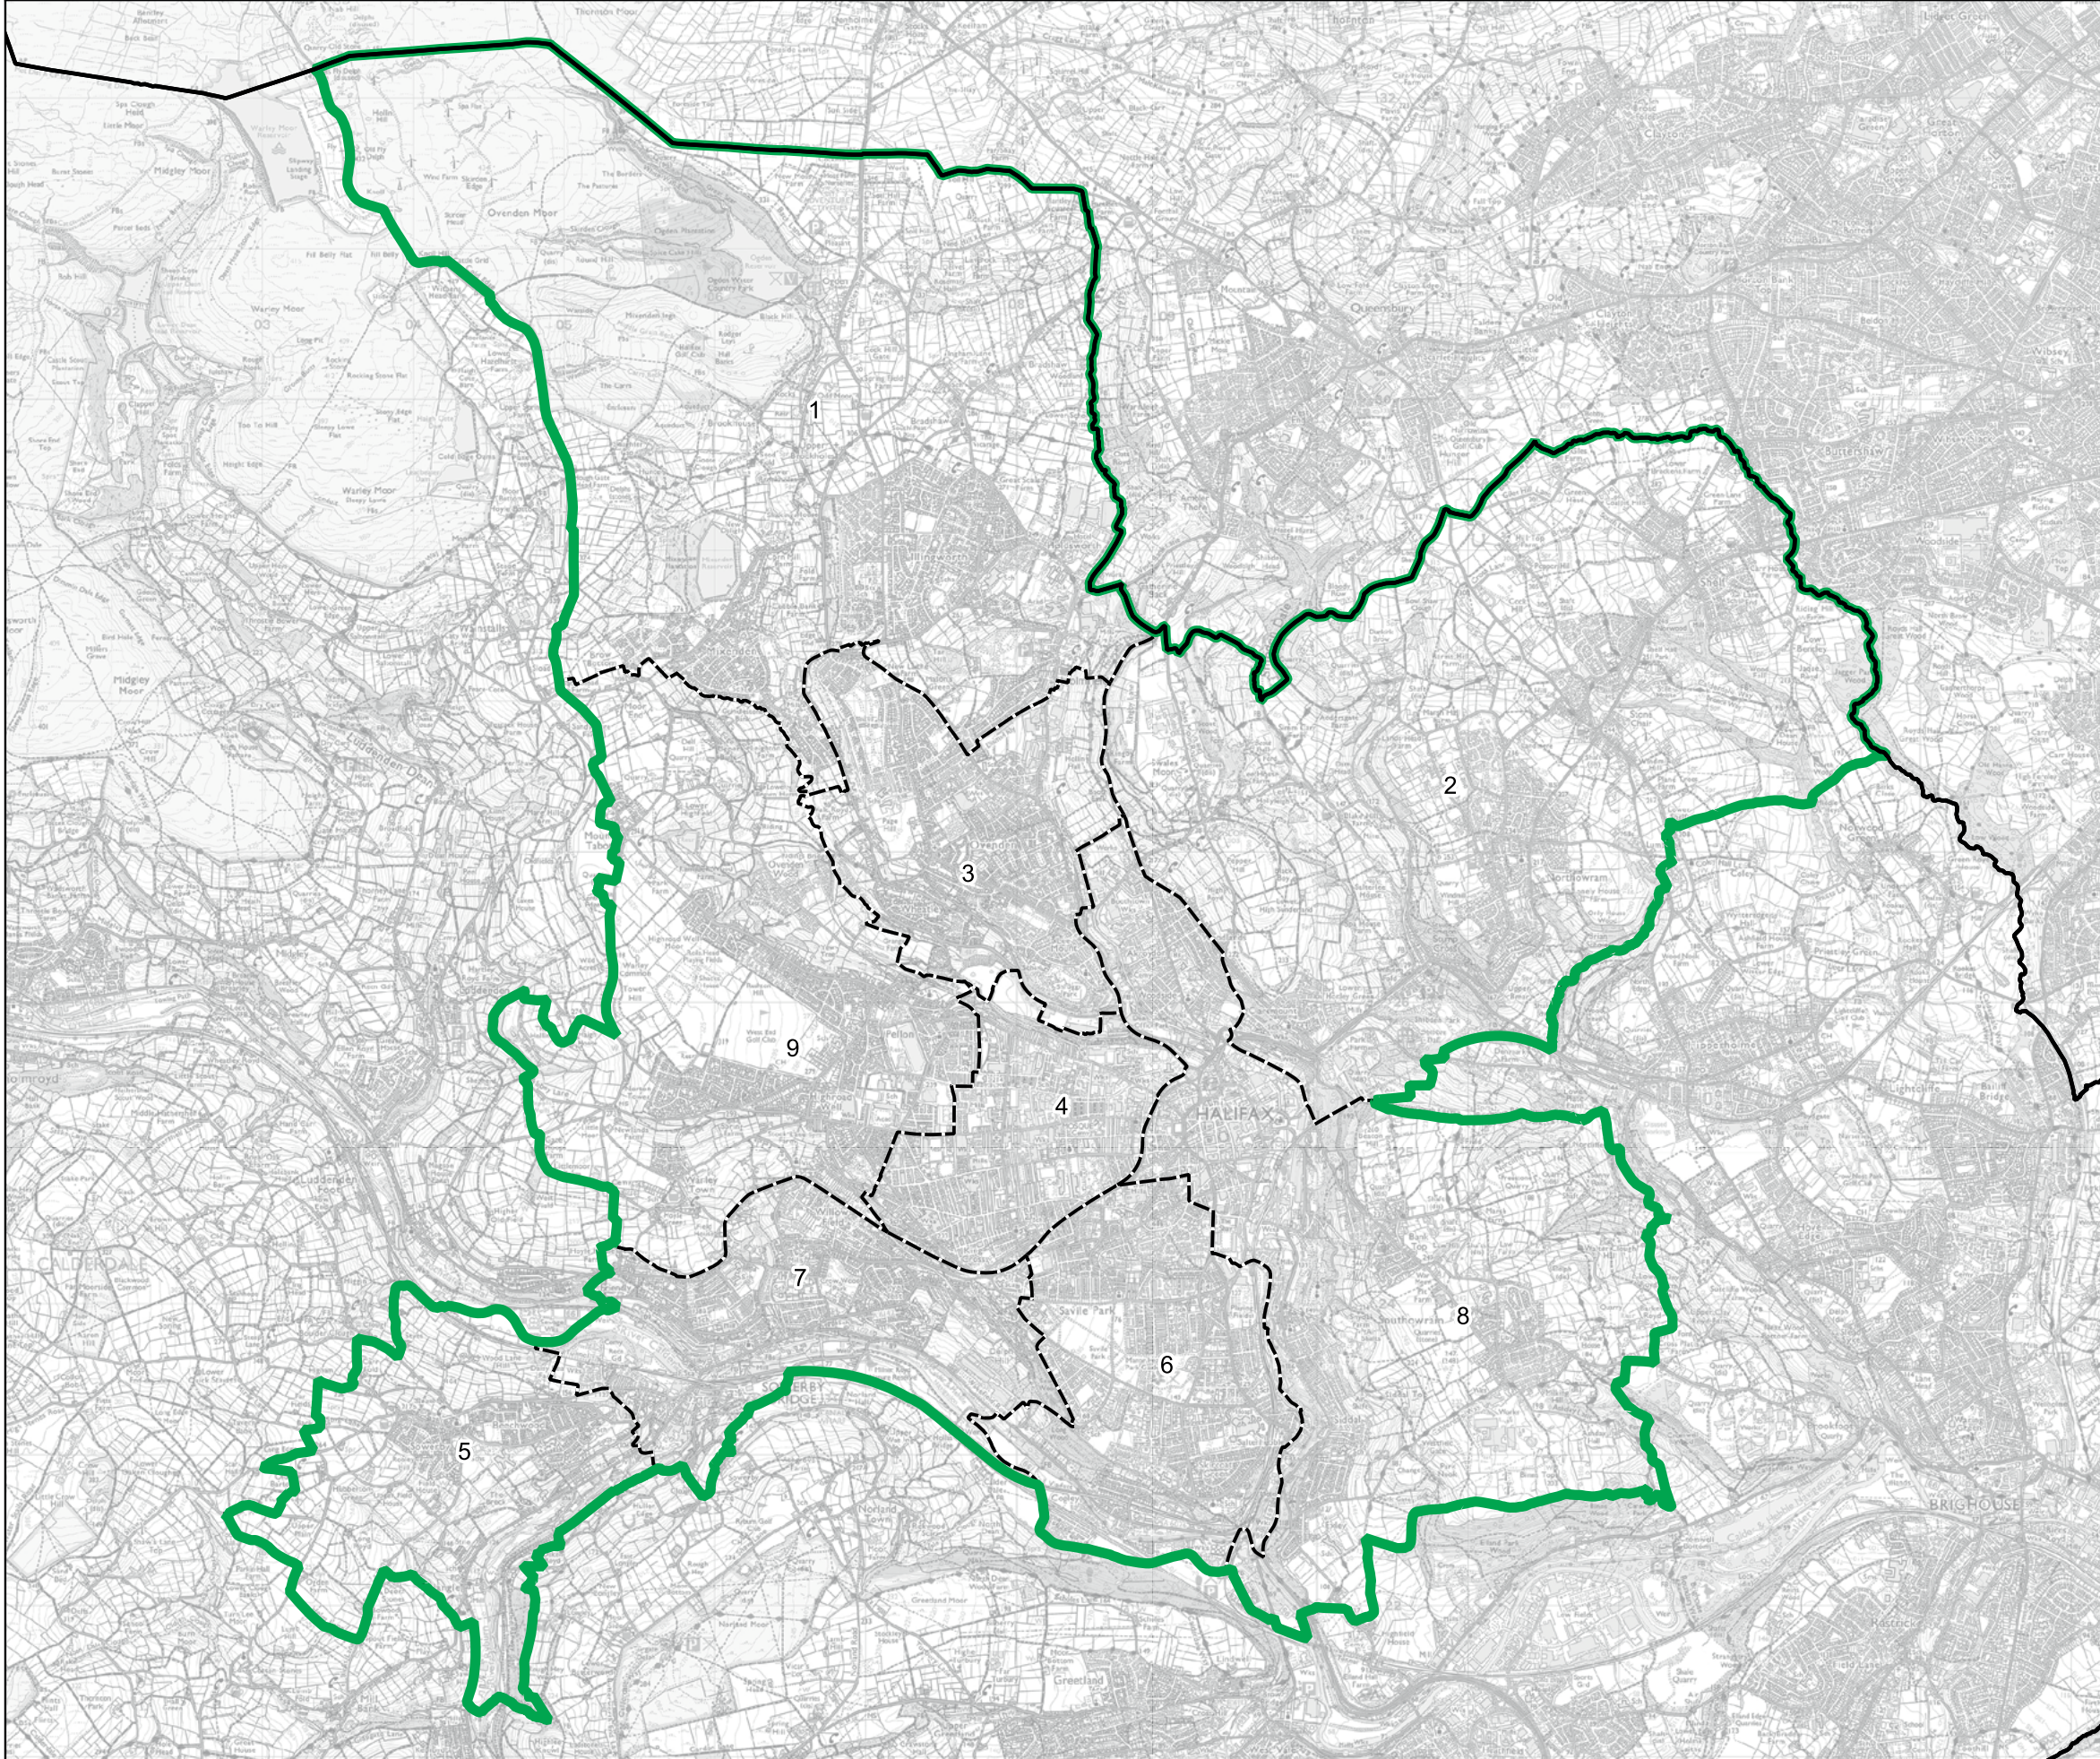

Wards:

- 1 Illingworth and Mixenden
- 2 Northowram and Shelf
- 3 Ovenden
- 4 Park
- 5 Ryburn (Part)
- 6 Skircoat
- 7 Sowerby Bridge
- 8 Town
- 9 Warley

- Constituency
- Local Authorities
- Wards

© Crown copyright and database rights 2023 OS 100018289. You are permitted to use this data solely to enable you to respond to, or interact with, the organisation that provided you with the data. You are not permitted to copy, sub-licence, distribute or sell any of this data to third parties in any form. Third party rights to enforce the terms of this licence shall be reserved to OS.