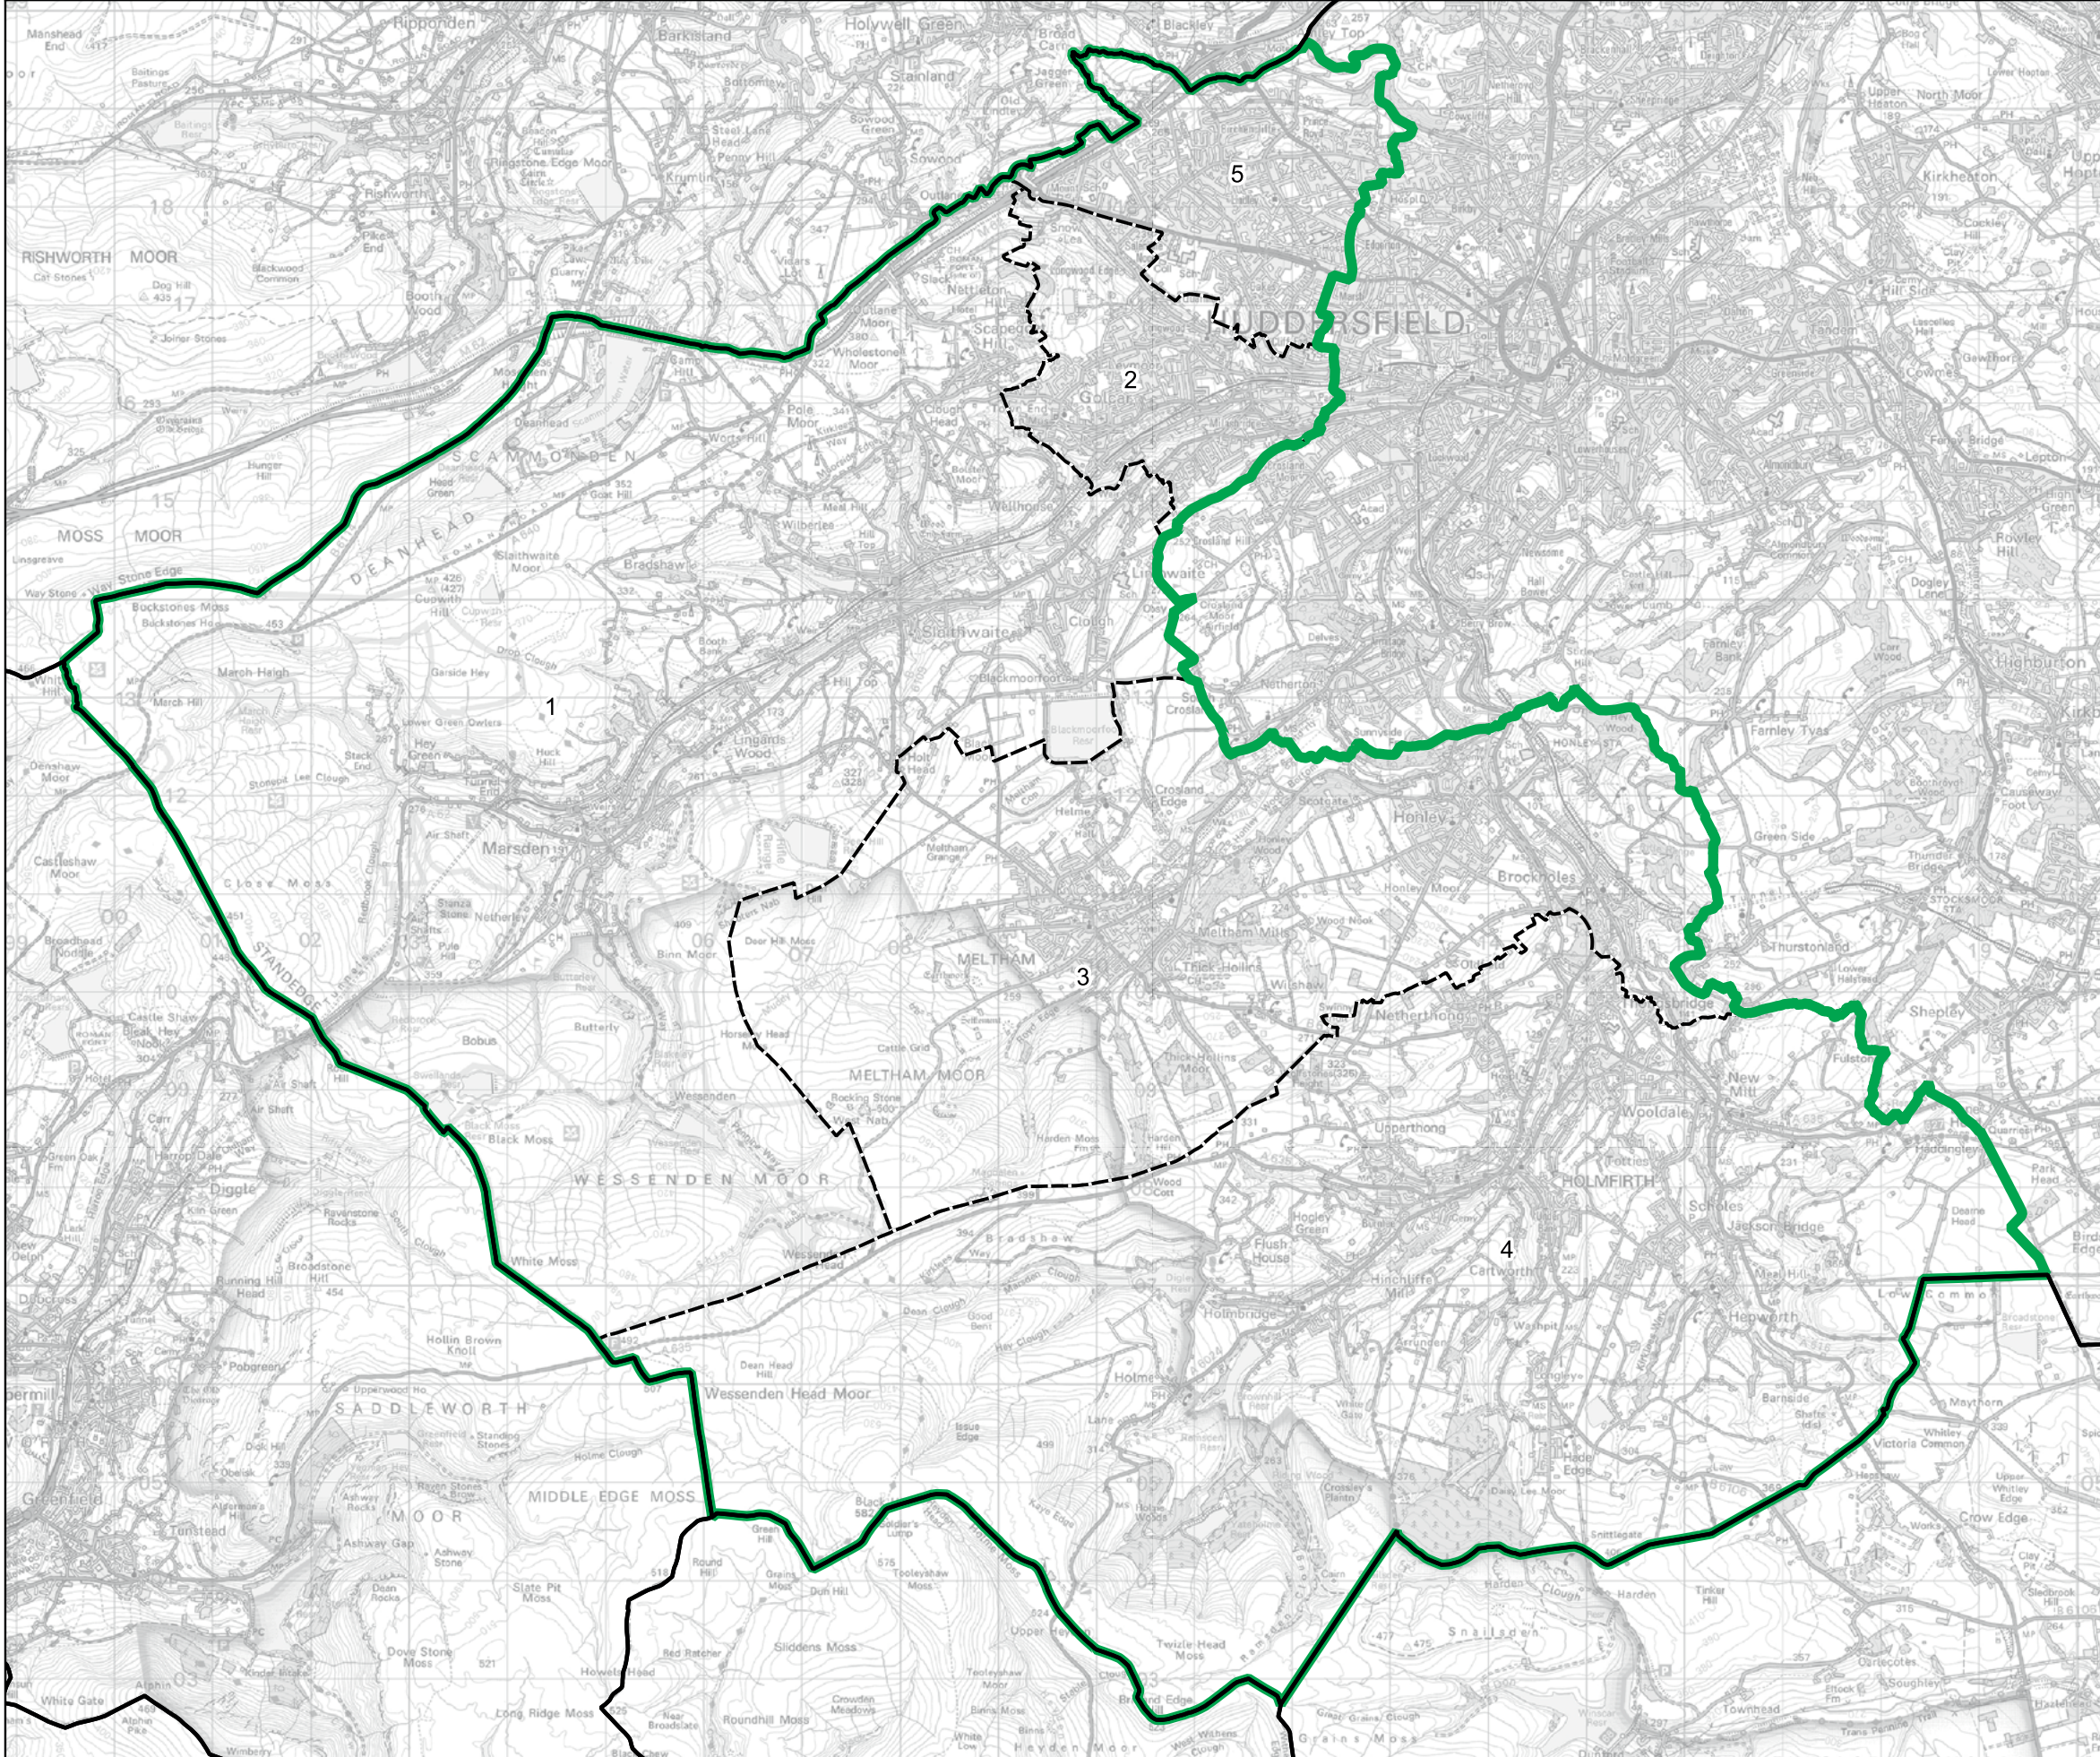

Wards:

- 1 Colne Valley
- 2 Golcar
- 3 Holme Valley North
- 4 Holme Valley South
- 5 Lindley

- Constituency
- Local Authorities
- Wards

0 1 2 km

© Crown copyright and database rights 2023 OS 100018289. You are permitted to use this data solely to enable you to respond to, or interact with, the organisation that provided you with the data. You are not permitted to copy, sub-licence, distribute or sell any of this data to third parties in any form. Third party rights to enforce the terms of this licence shall be reserved to OS.

Colne Valley County Constituency