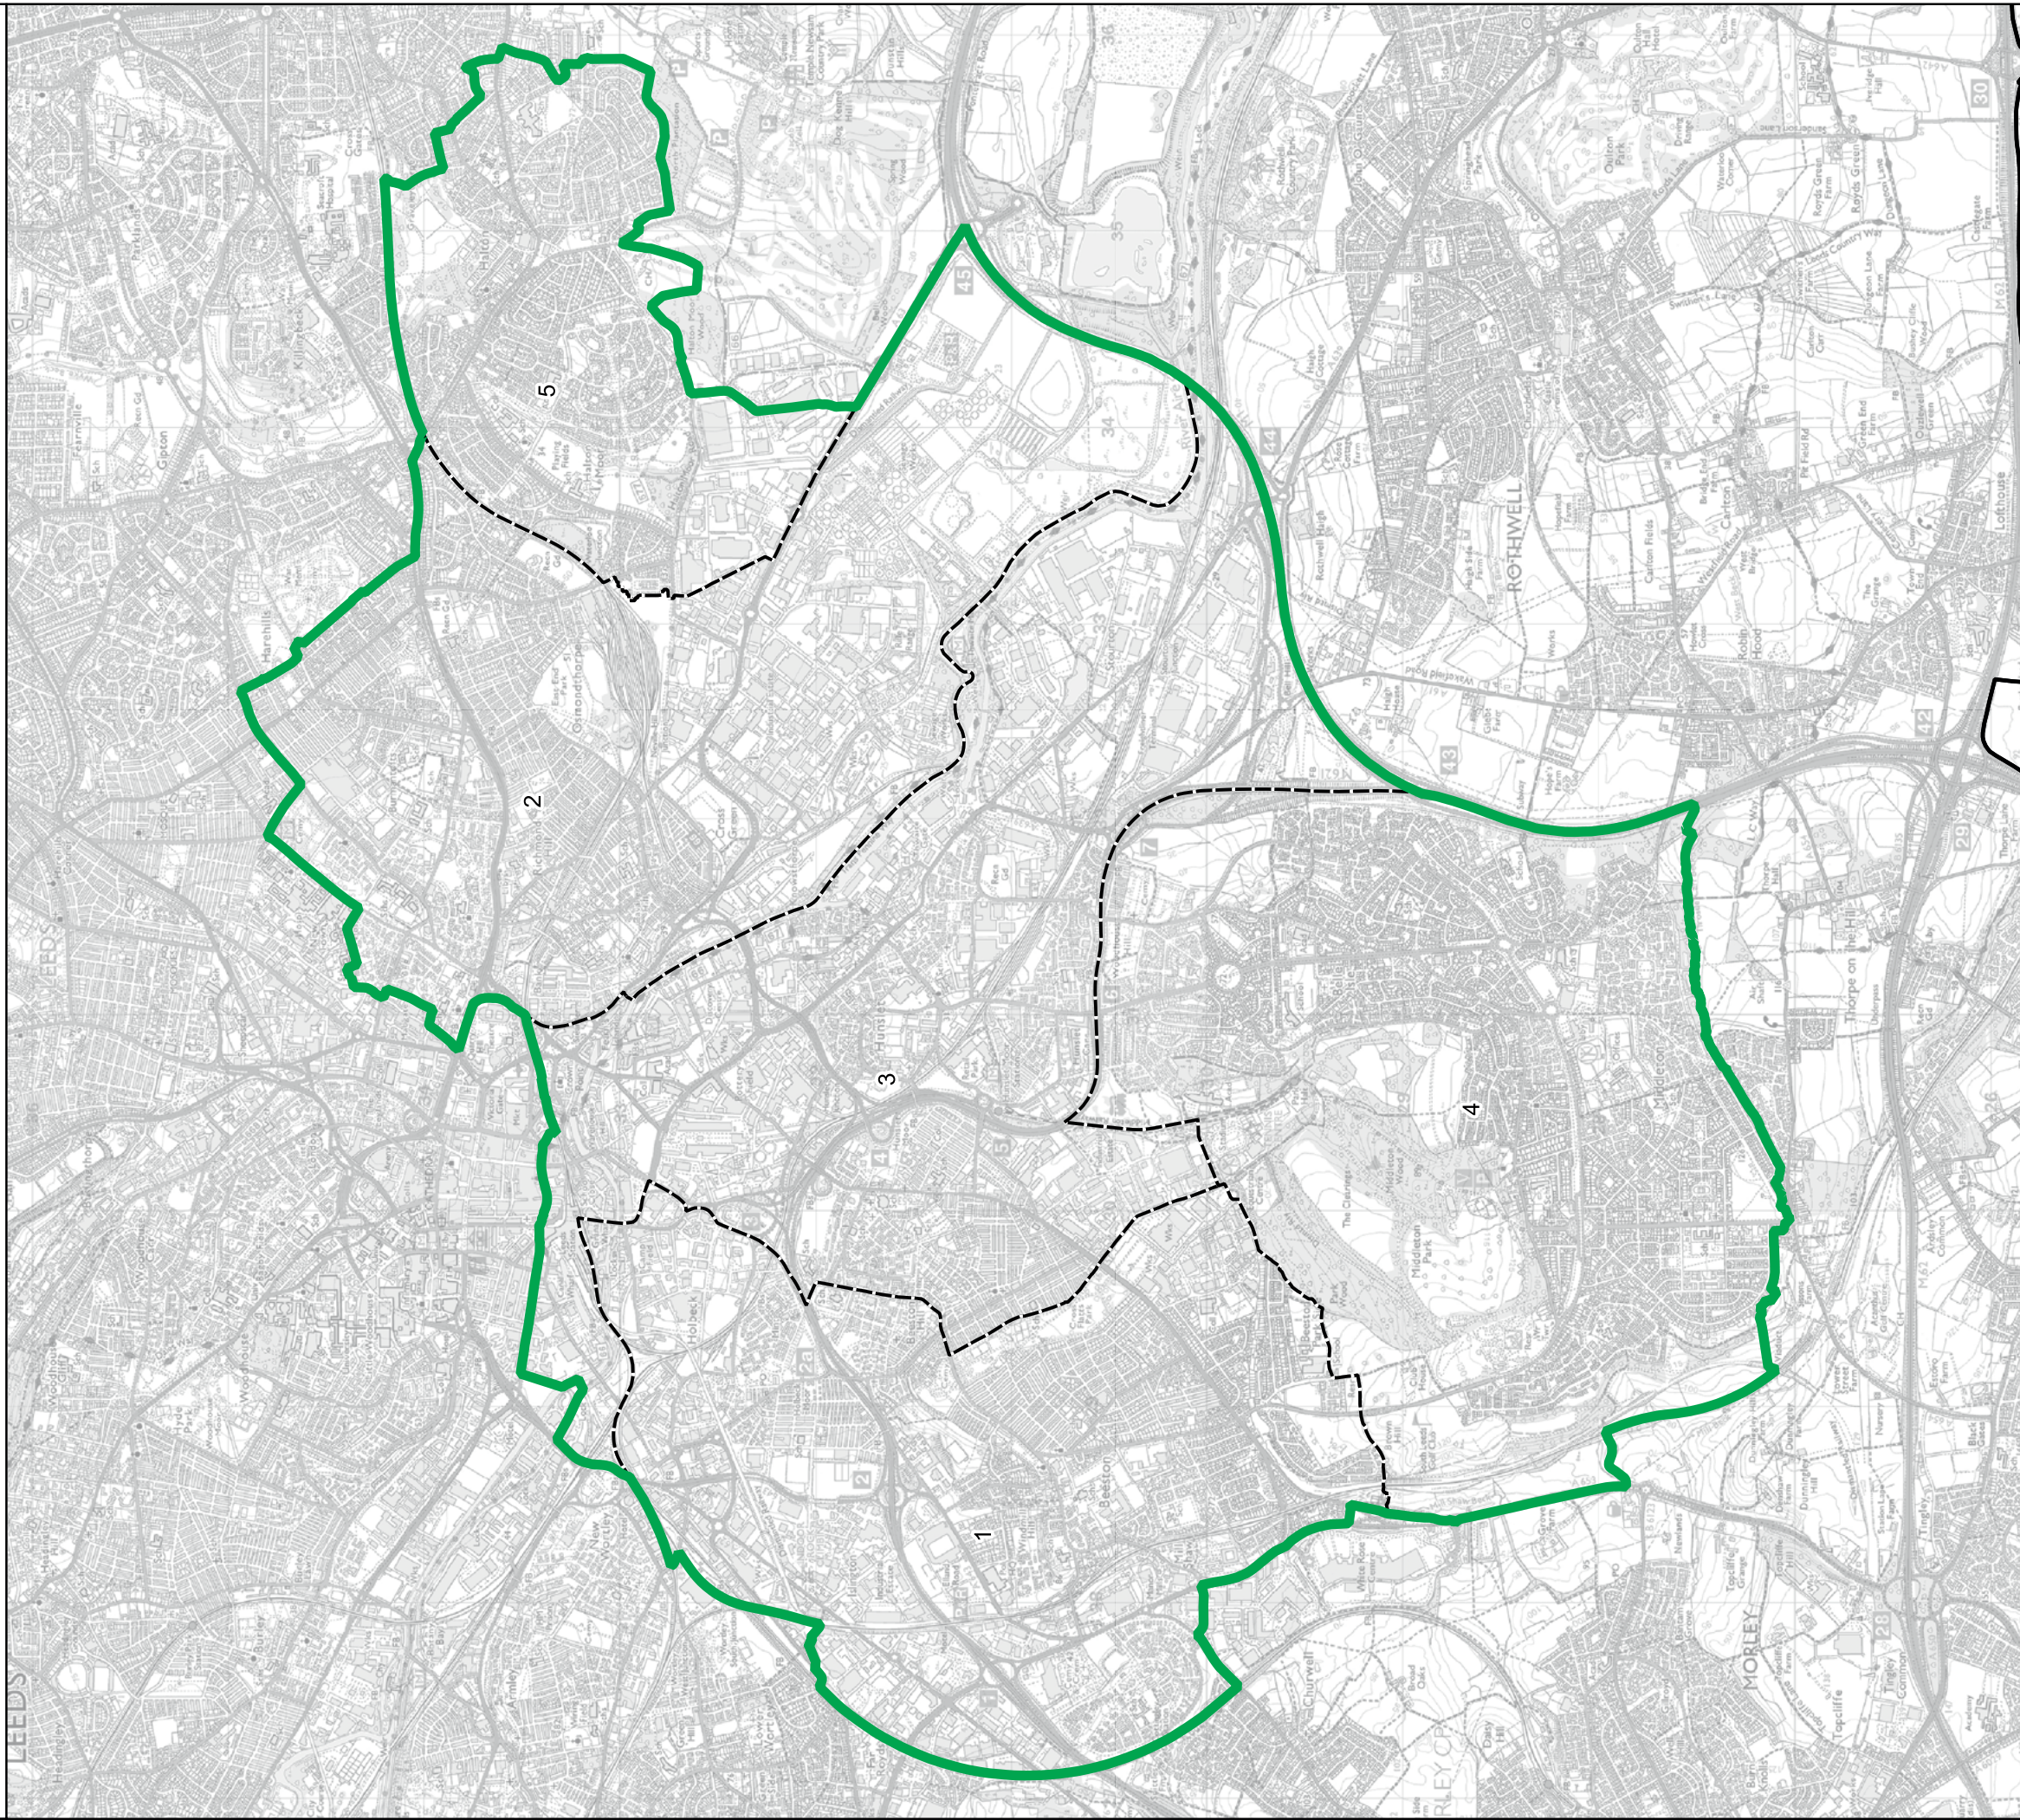

Wards:

- 1 Adel & Wharfedale
- 2 Guiseley & Rawdon
- 3 Horsforth
- 4 Otley & Yeadon

- Constituency
- Local Authorities
- Wards

0 0.8 1.6 km

© Crown copyright and database rights 2023 OS 100018289.  
 You are permitted to use this data solely to enable you to respond to, or interact with, the organisation that provided you with the data. You are not permitted to copy, sub-licence, distribute or sell any of this data to third parties in any form. Third party rights to enforce the terms of this licence shall be reserved to OS.