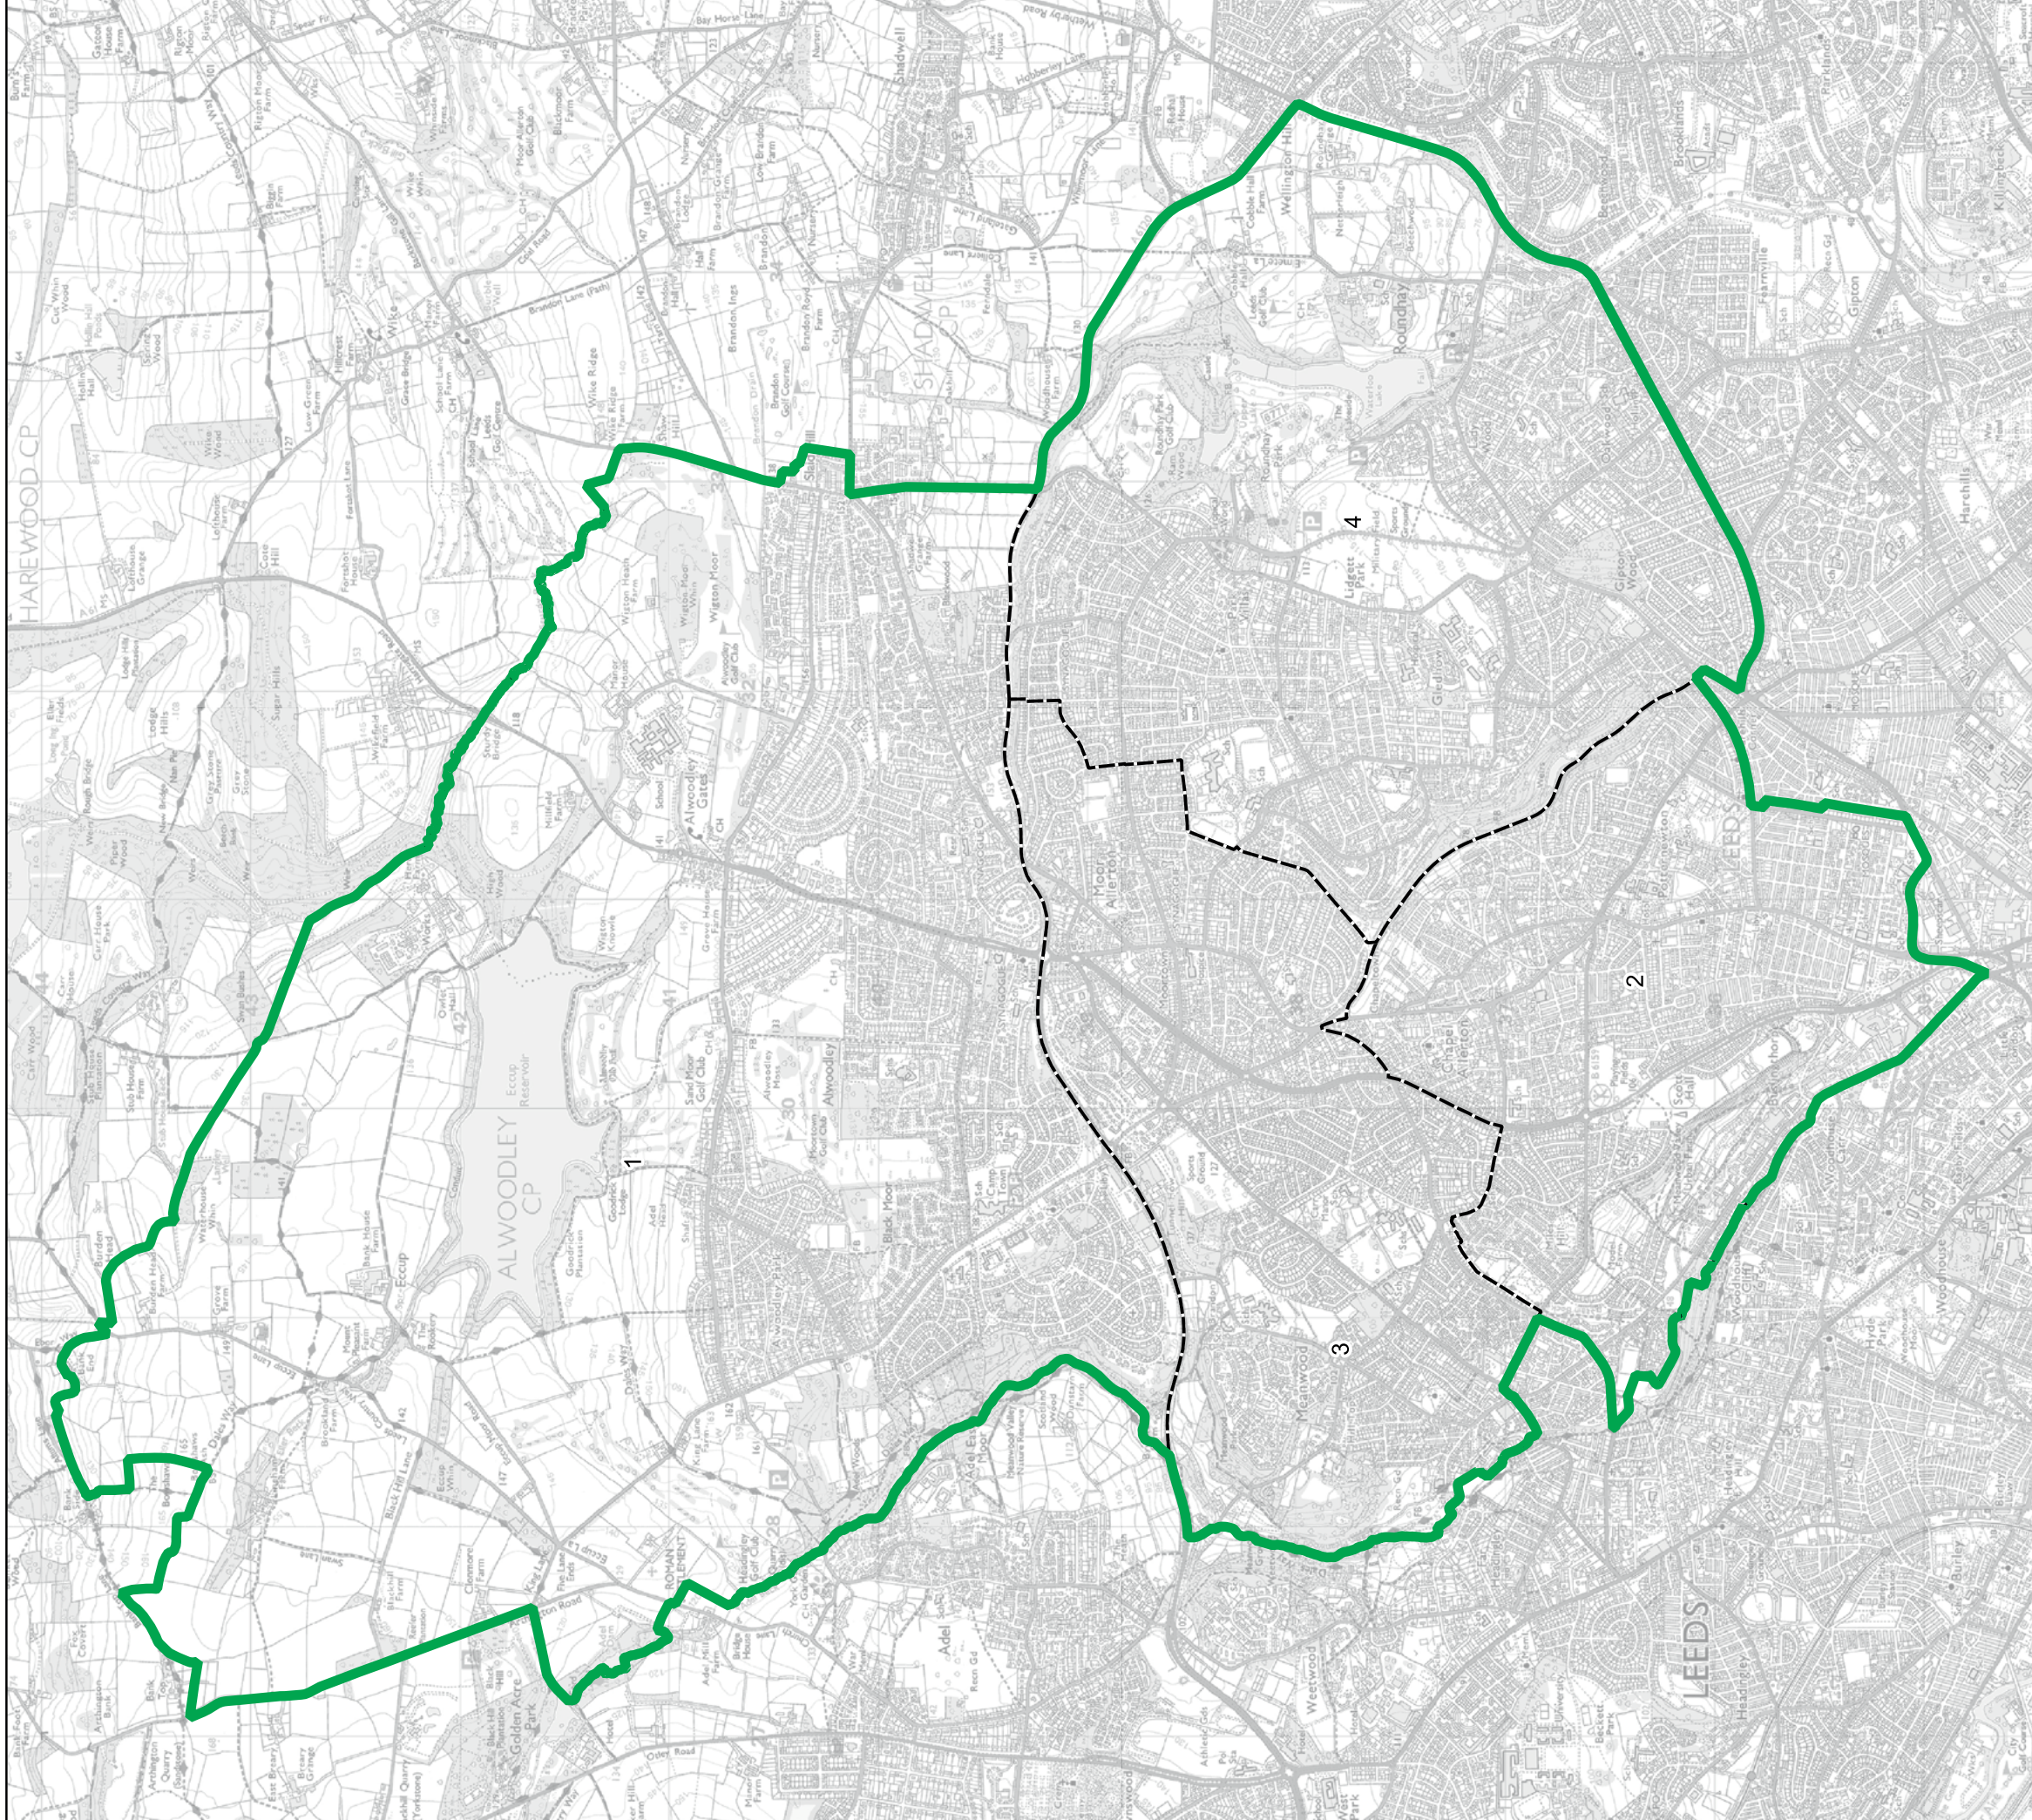

Wards:

- 1 Cross Gates & Whinmoor
- 2 Garforth & Swillington
- 3 Gipton & Harehills
- 4 Killingbeck & Seacroft
- 5 Temple Newsam (Part)

- Constituency
- Local Authorities
- Wards

0 0.6 1.2 km

© Crown copyright and database rights 2023 OS 100018289. You are permitted to use this data solely to enable you to respond to, or interact with, the organisation that provided you with the data. You are not permitted to copy, sub-licence, distribute or sell any of this data to third parties in any form. Third party rights to enforce the terms of this licence shall be reserved to OS.