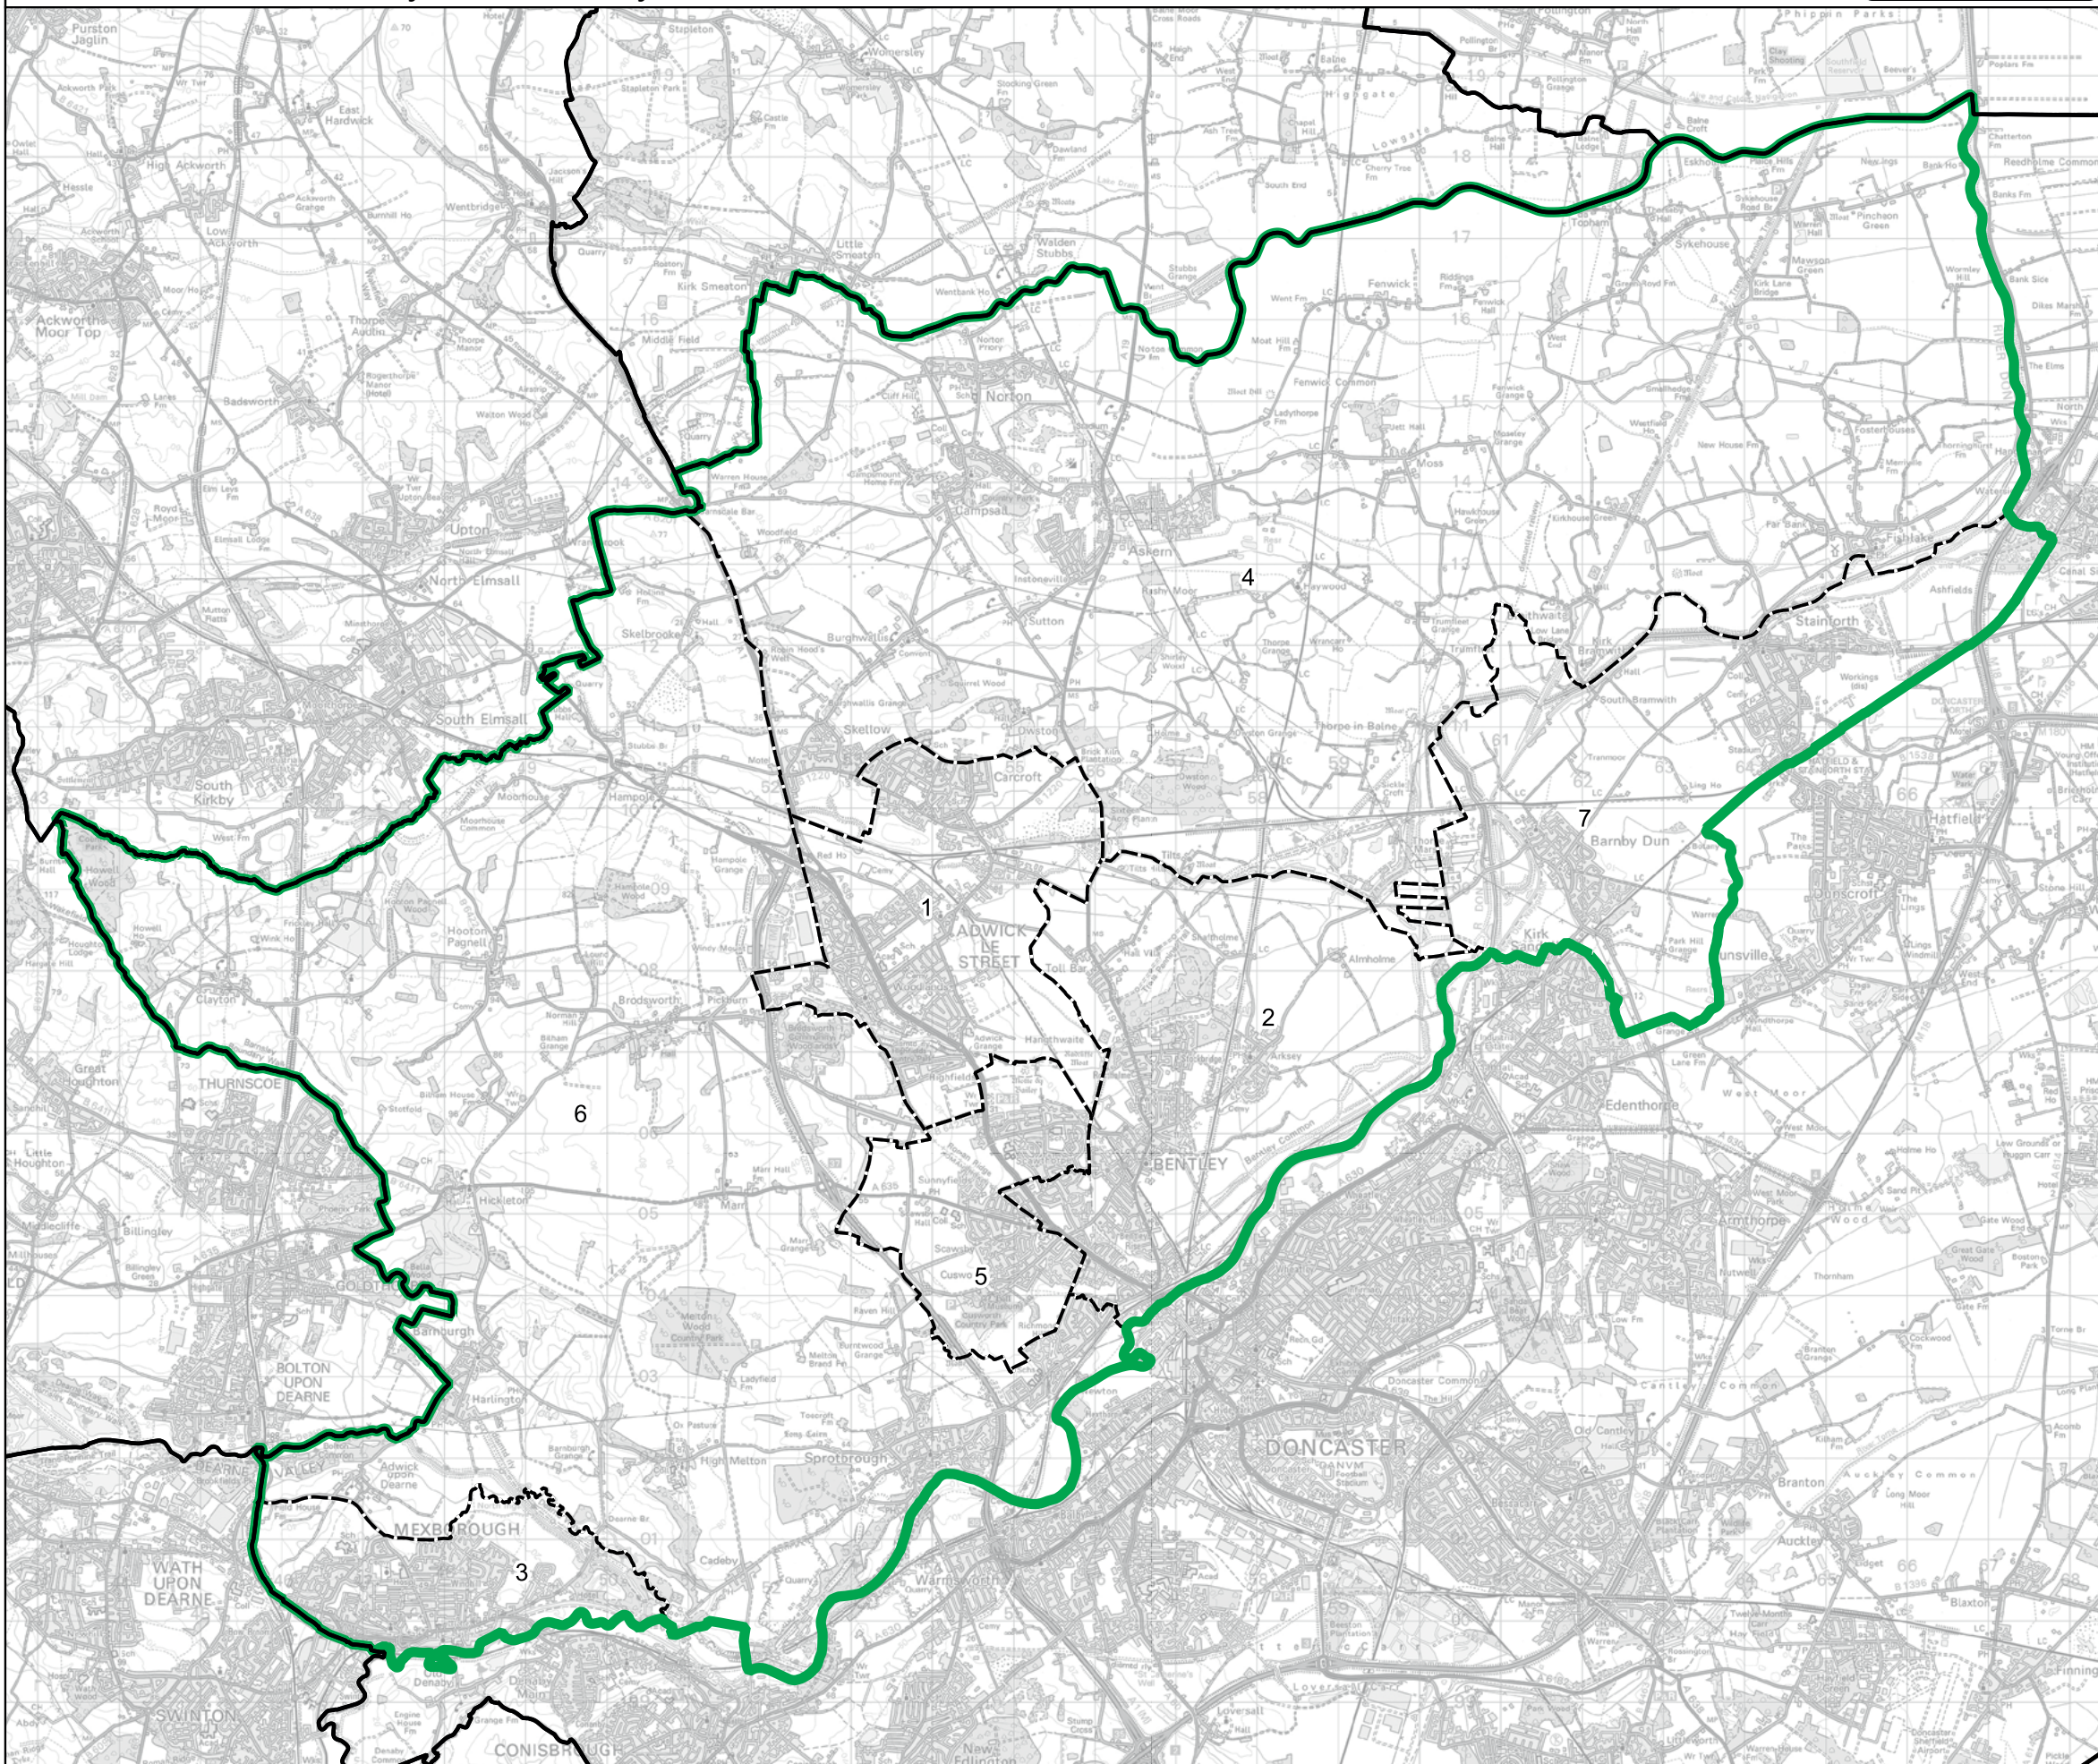

Wards:

- 1 Adwick le Street & Carcroft
- 2 Bentley
- 3 Mexborough
- 4 Norton & Askern
- 5 Roman Ridge
- 6 Sprotbrough
- 7 Stainforth & Barnby Dun

- Constituency
- Local Authorities
- Wards

© Crown copyright and database rights 2023 OS 100018289. You are permitted to use this data solely to enable you to respond to, or interact with, the organisation that provided you with the data. You are not permitted to copy, sub-licence, distribute or sell any of this data to third parties in any form. Third party rights to enforce the terms of this licence shall be reserved to OS.