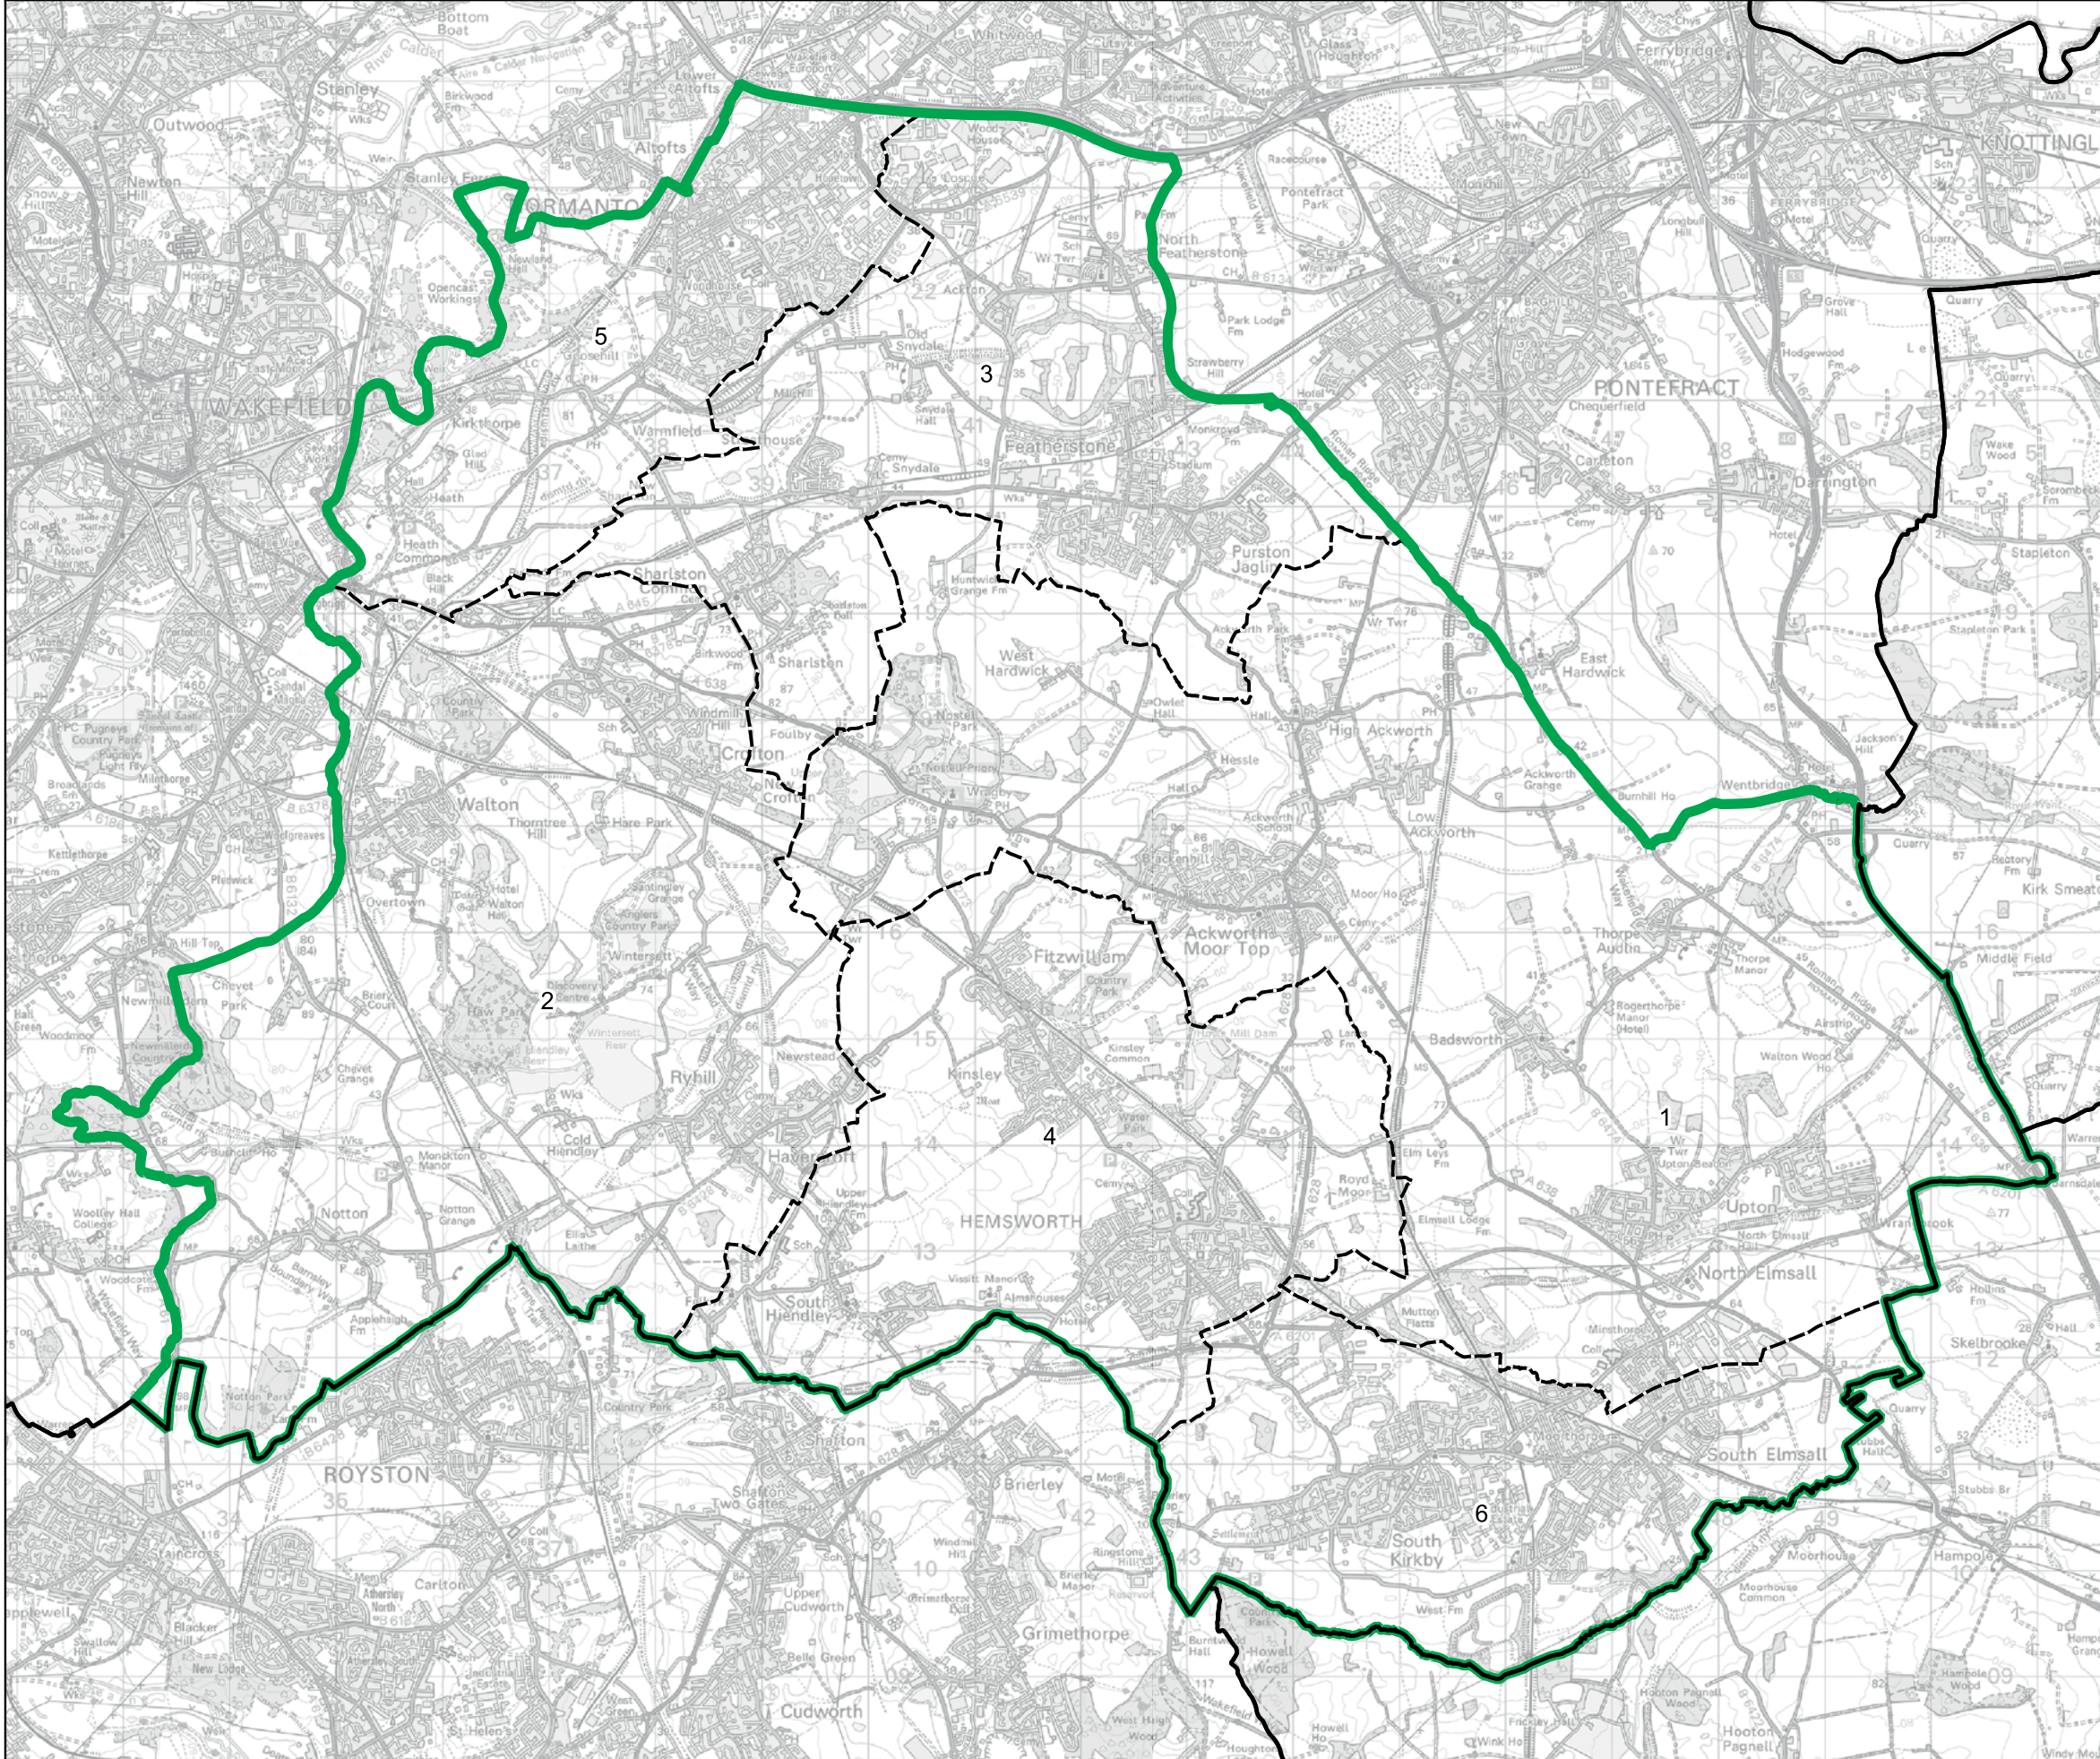

Wards:

- 1 Ackworth, North Elmsall and Upton
- 2 Crofton, Ryhill and Walton
- 3 Featherstone
- 4 Hemsworth
- 5 Normanton
- 6 South Elmsall and South Kirkby

- Constituency
- Local Authorities
- Wards

0 0.9 1.8 km

© Crown copyright and database rights 2023 OS 100018289. You are permitted to use this data solely to enable you to respond to, or interact with, the organisation that provided you with the data. You are not permitted to copy, sub-licence, distribute or sell any of this data to third parties in any form. Third party rights to enforce the terms of this licence shall be reserved to OS.