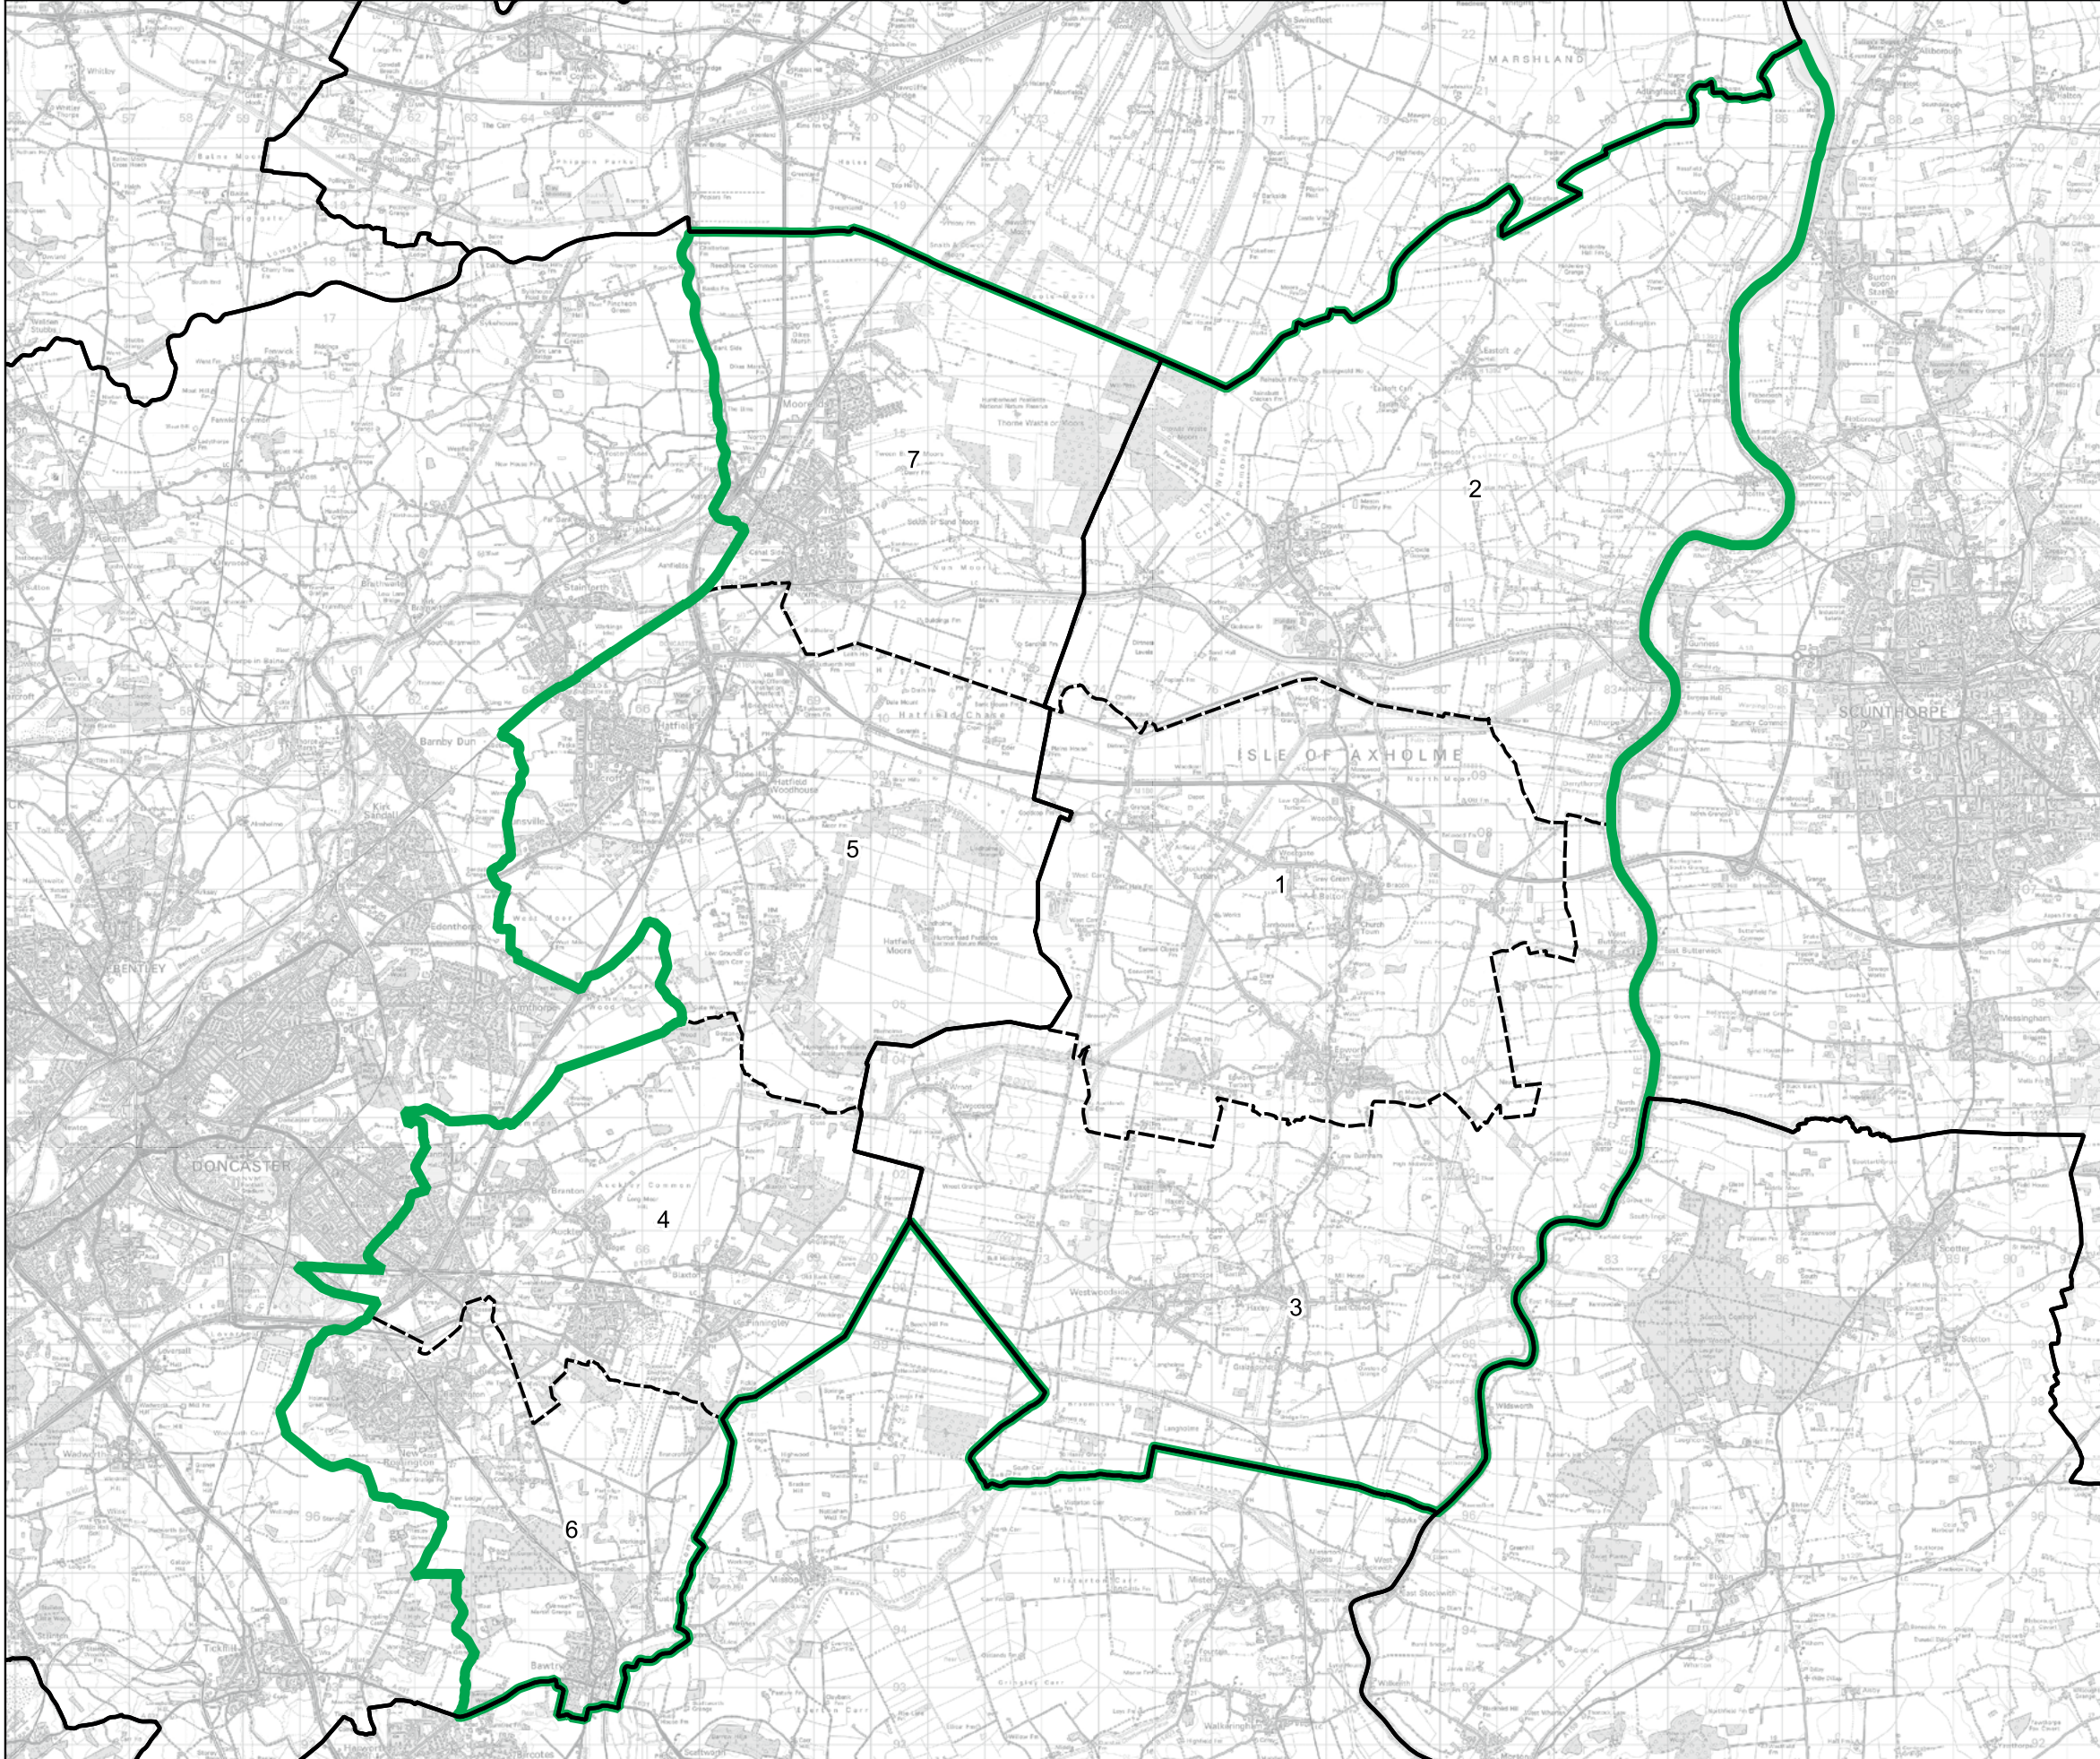

Wards:

- 1 Axholme Central
- 2 Axholme North
- 3 Axholme South
- 4 Finningley
- 5 Hatfield
- 6 Rossington & Bawtry
- 7 Thorne & Moorends

- Constituency
- Local Authorities
- Wards

© Crown copyright and database rights 2023 OS 100018289. You are permitted to use this data solely to enable you to respond to, or interact with, the organisation that provided you with the data. You are not permitted to copy, sub-licence, distribute or sell any of this data to third parties in any form. Third party rights to enforce the terms of this licence shall be reserved to OS.