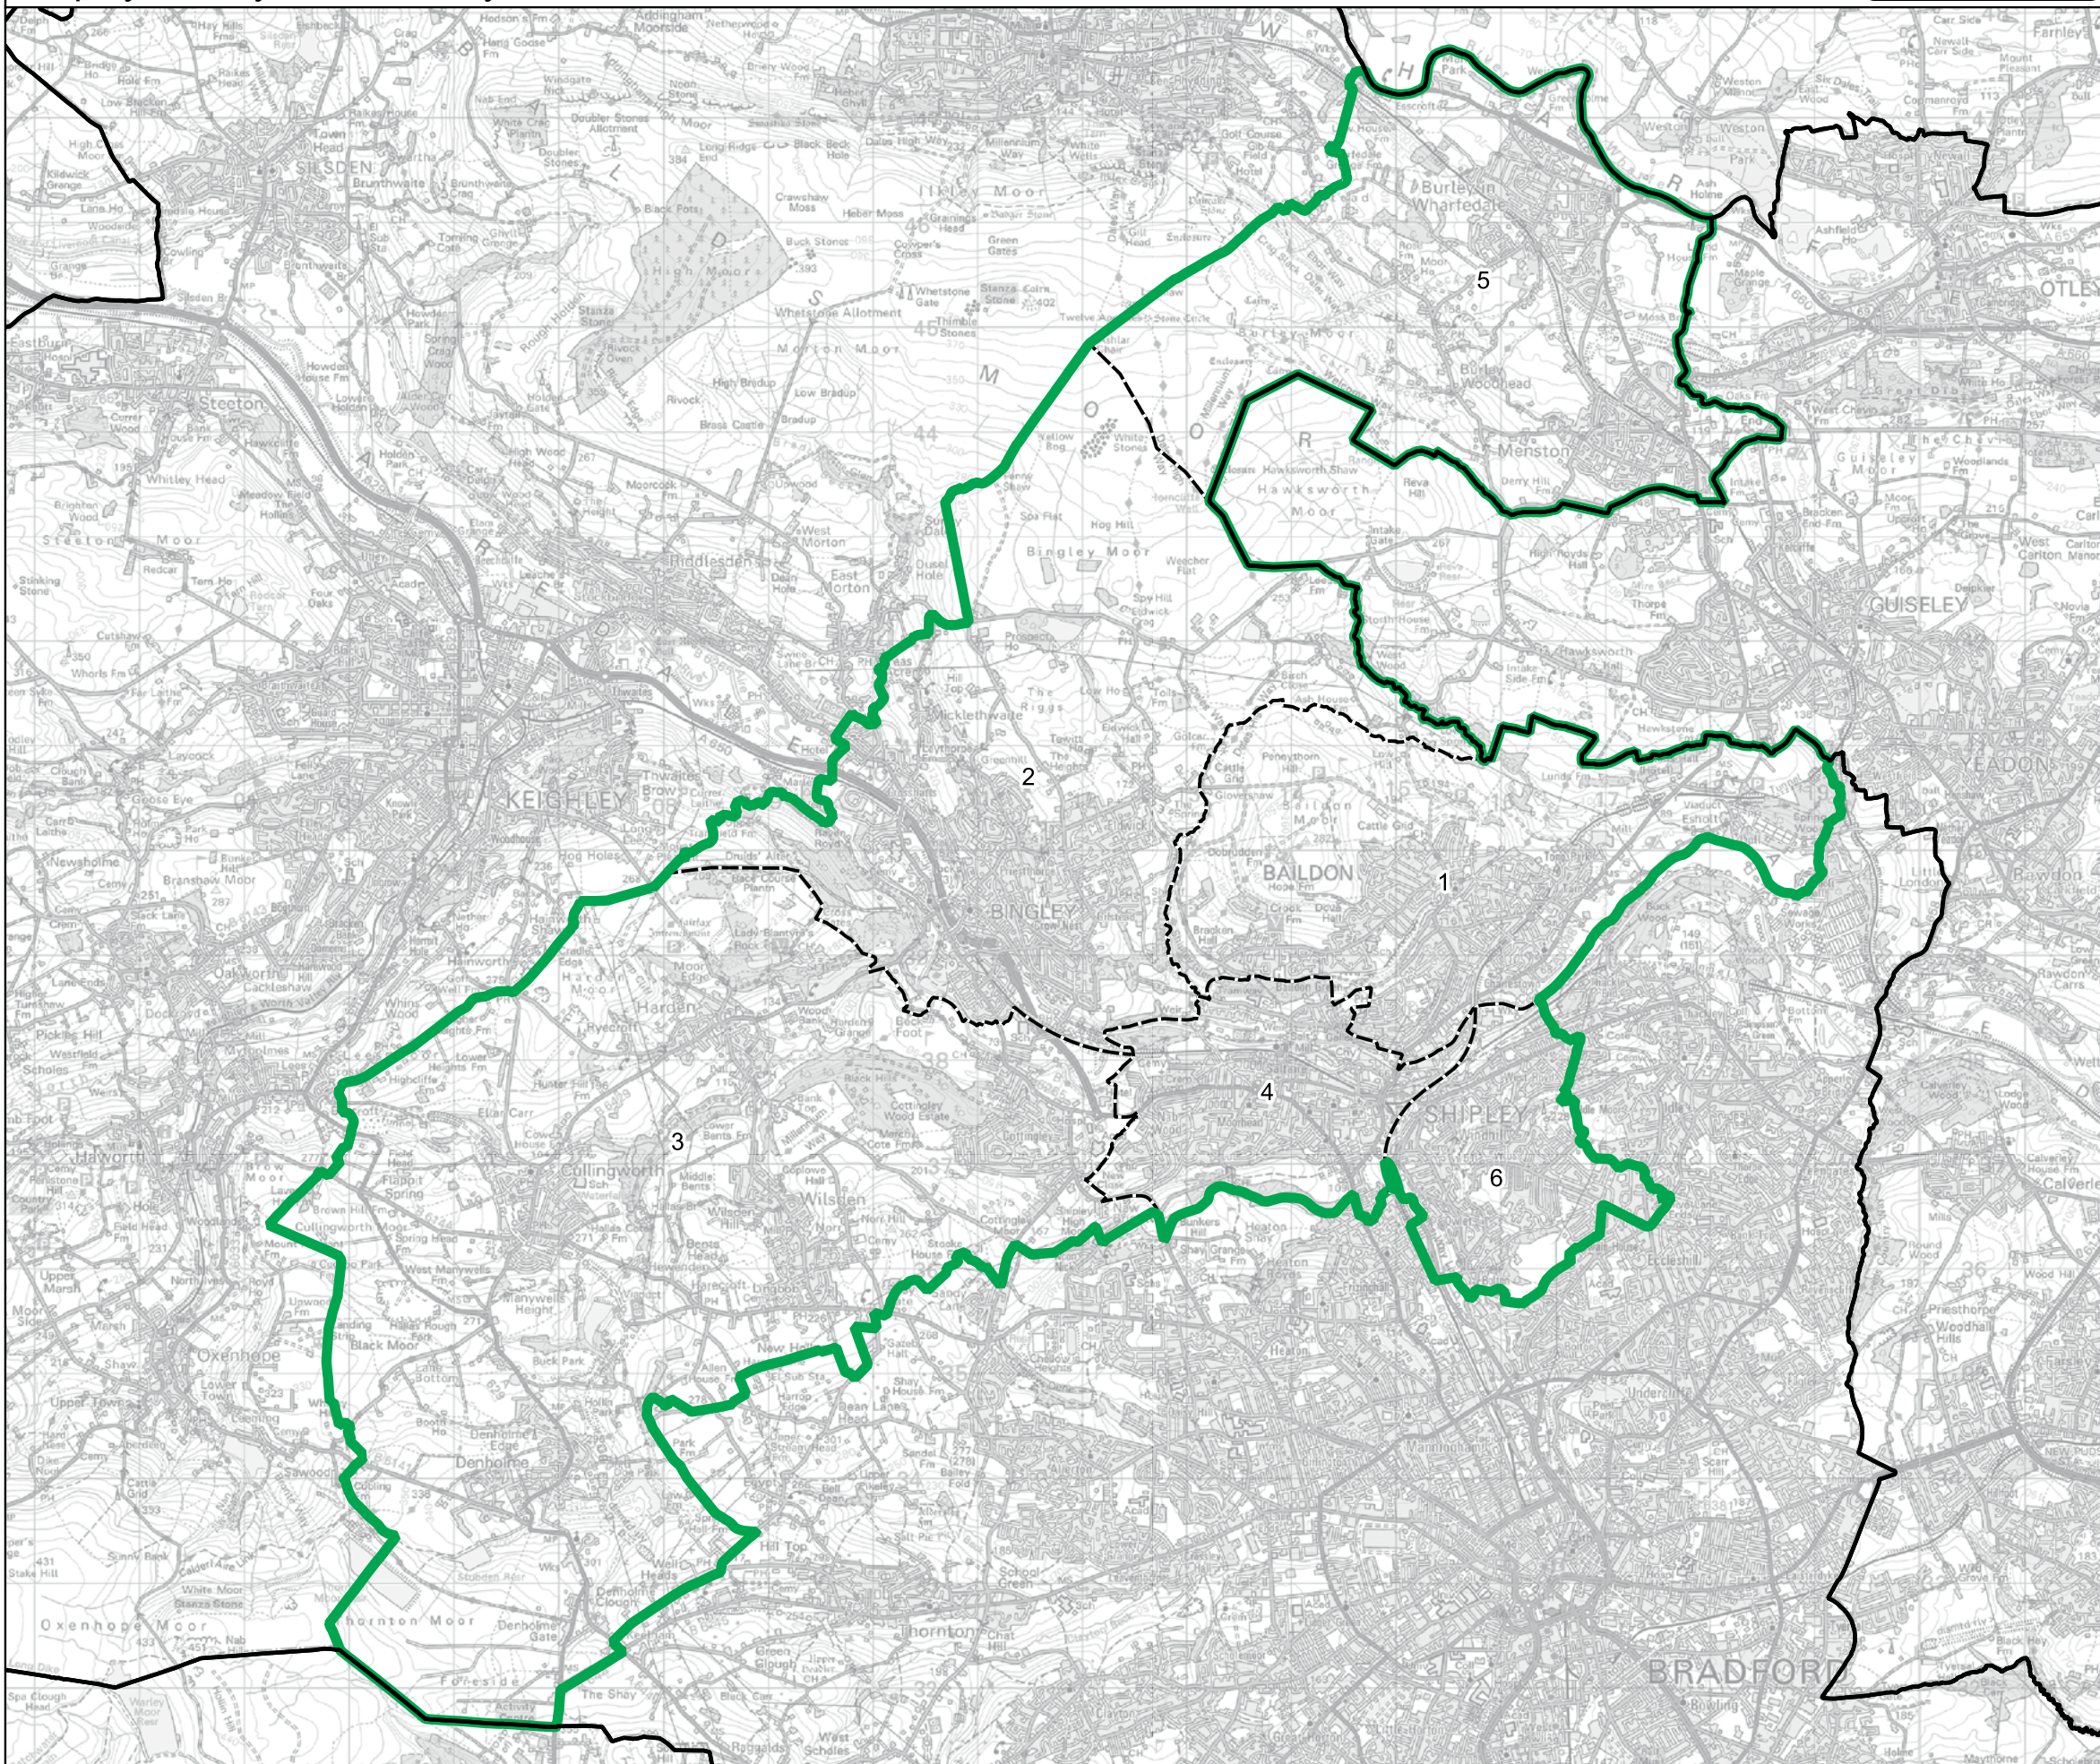

Wards:

- 1 Baildon
- 2 Bingley
- 3 Bingley Rural
- 4 Shipley
- 5 Wharfedale
- 6 Windhill and Wrose

- Constituency
- Local Authorities
- Wards

0 0.9 1.8 km

© Crown copyright and database rights 2023 OS 100018289. You are permitted to use this data solely to enable you to respond to, or interact with, the organisation that provided you with the data. You are not permitted to copy, sub-licence, distribute or sell any of this data to third parties in any form. Third party rights to enforce the terms of this licence shall be reserved to OS.