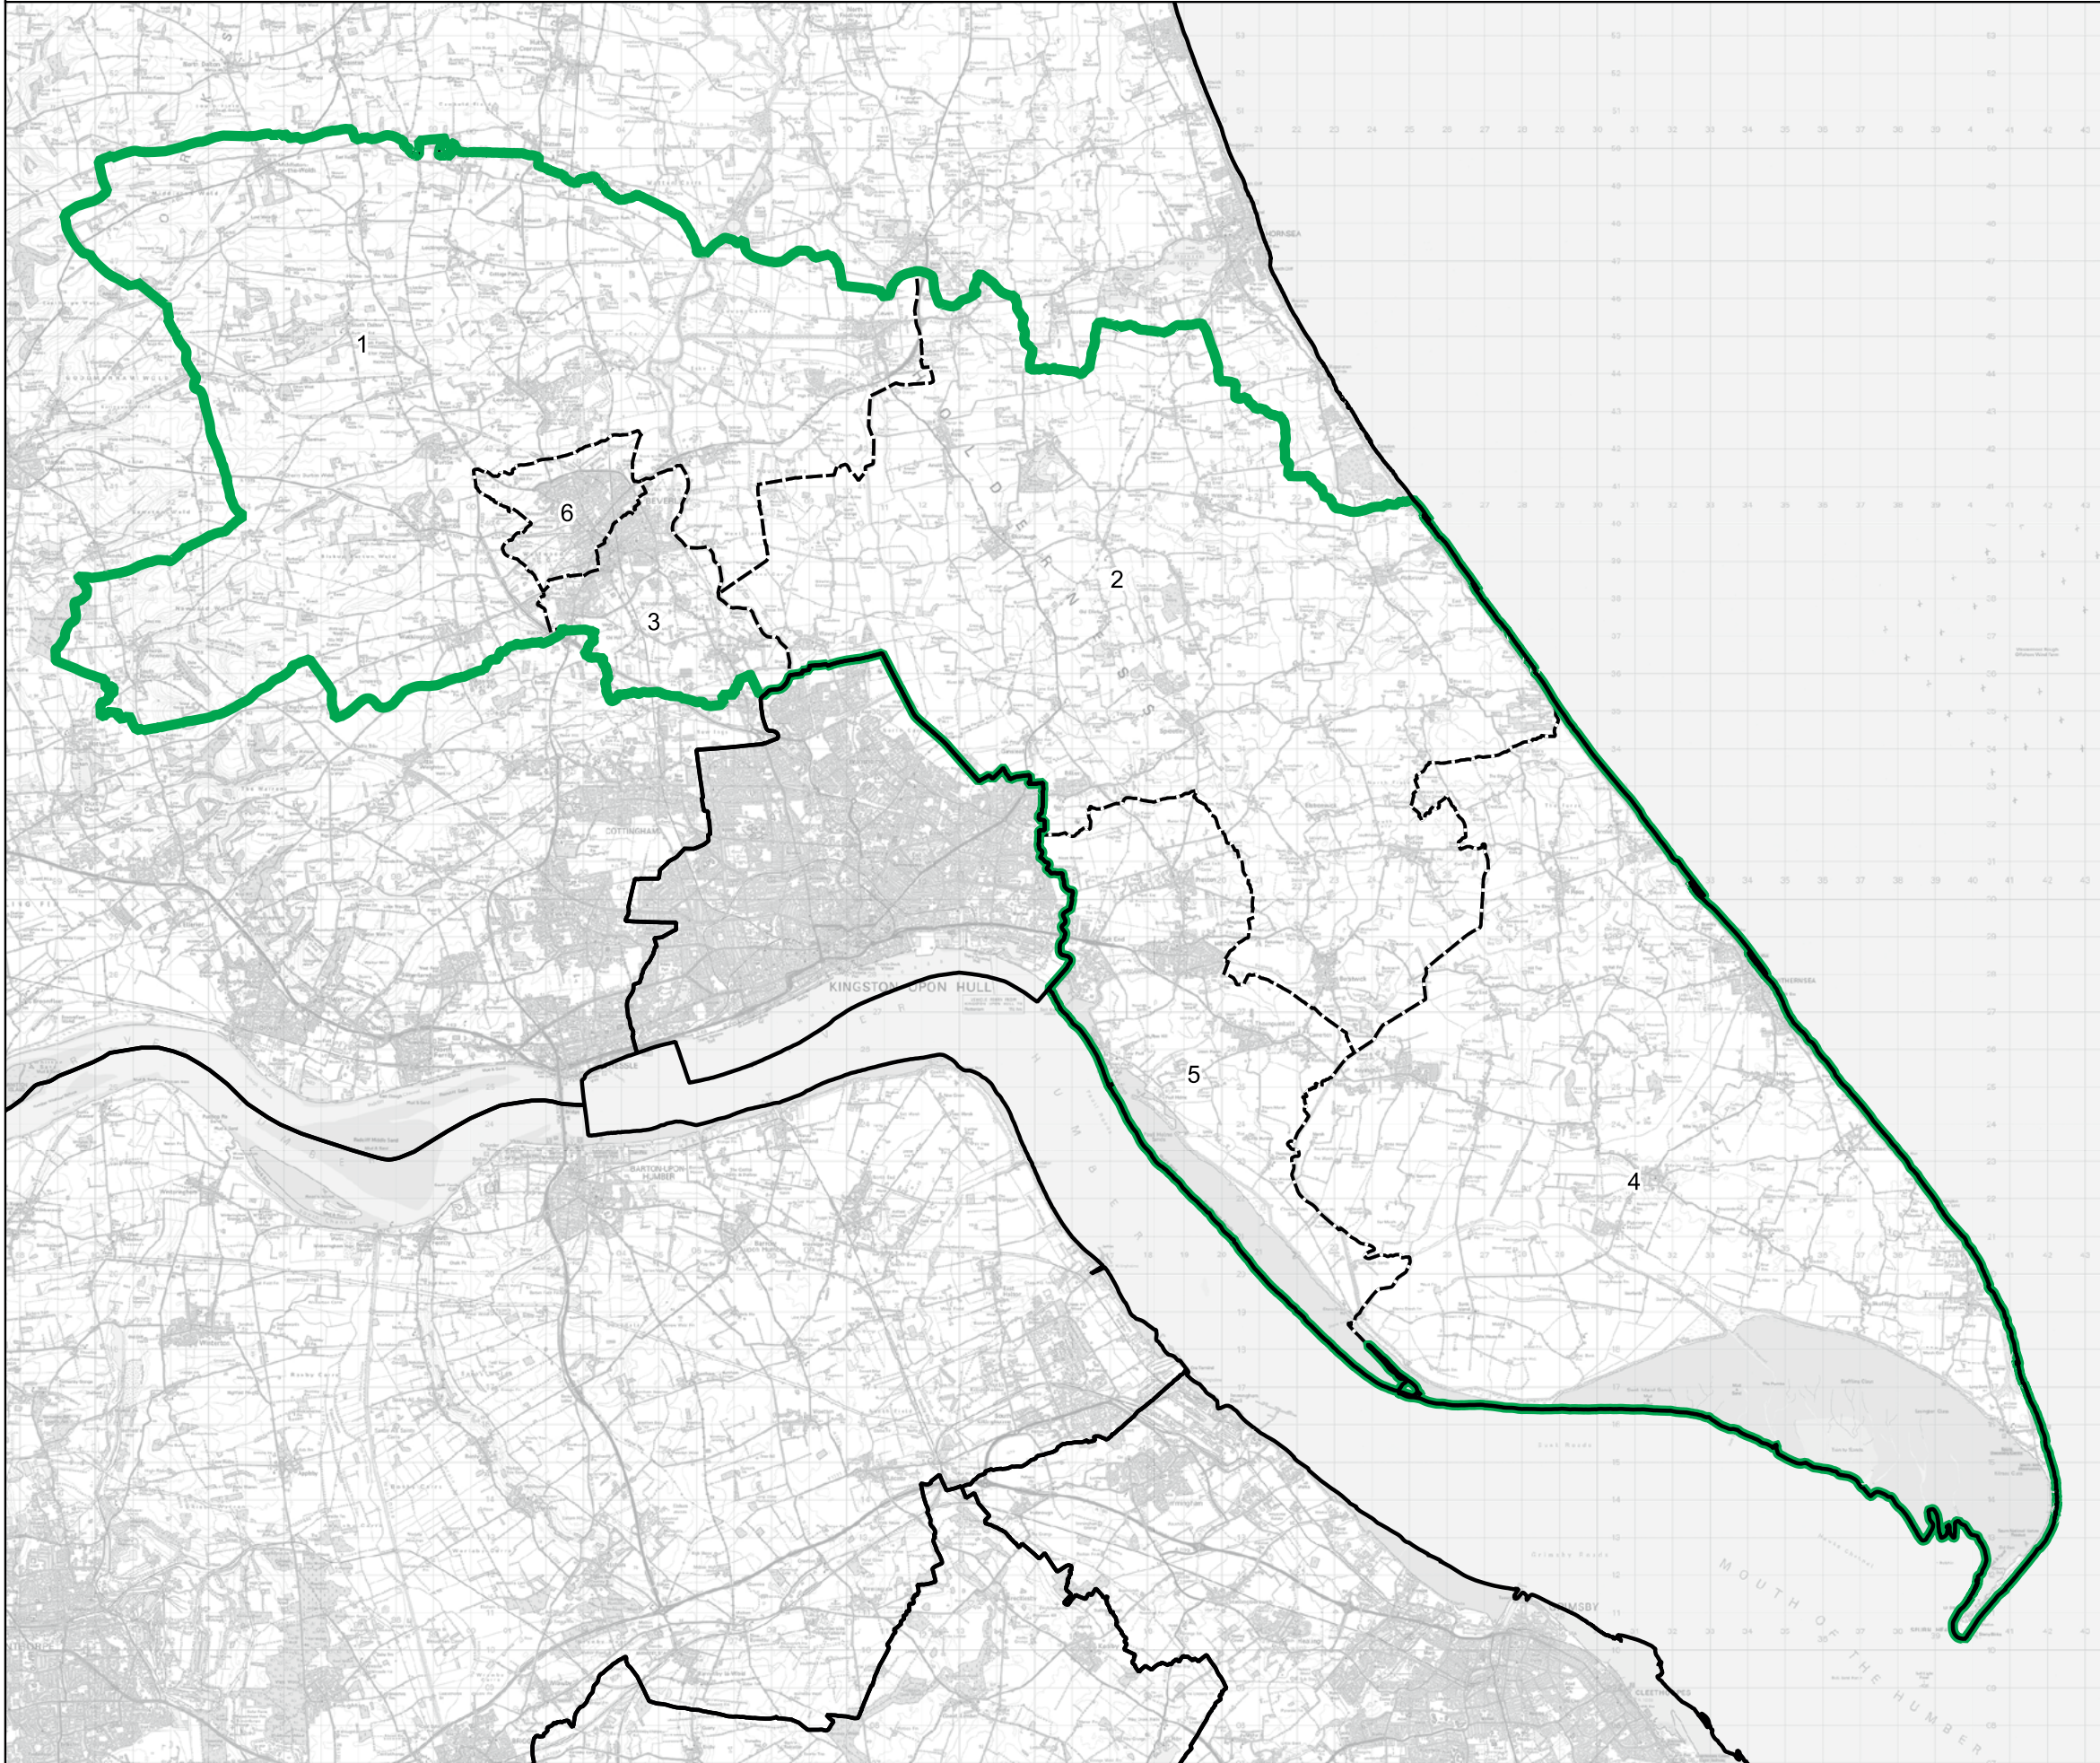

1. Wards:
2. 1 Beverley Rural
   - 2 Mid Holderness
   - 3 Minster and Woodmansey
   - 4 South East Holderness
   - 5 South West Holderness
   - 6 St. Mary's

Constituency

Local Authorities

Wards

0 2 4 km

© Crown copyright and database rights 2023 OS 100018289. You are permitted to use this data solely to enable you to respond to, or interact with, the organisation that provided you with the data. You are not permitted to copy, sub-licence, distribute or sell any of this data to third parties in any form. Third party rights to enforce the terms of this licence shall be reserved to OS.