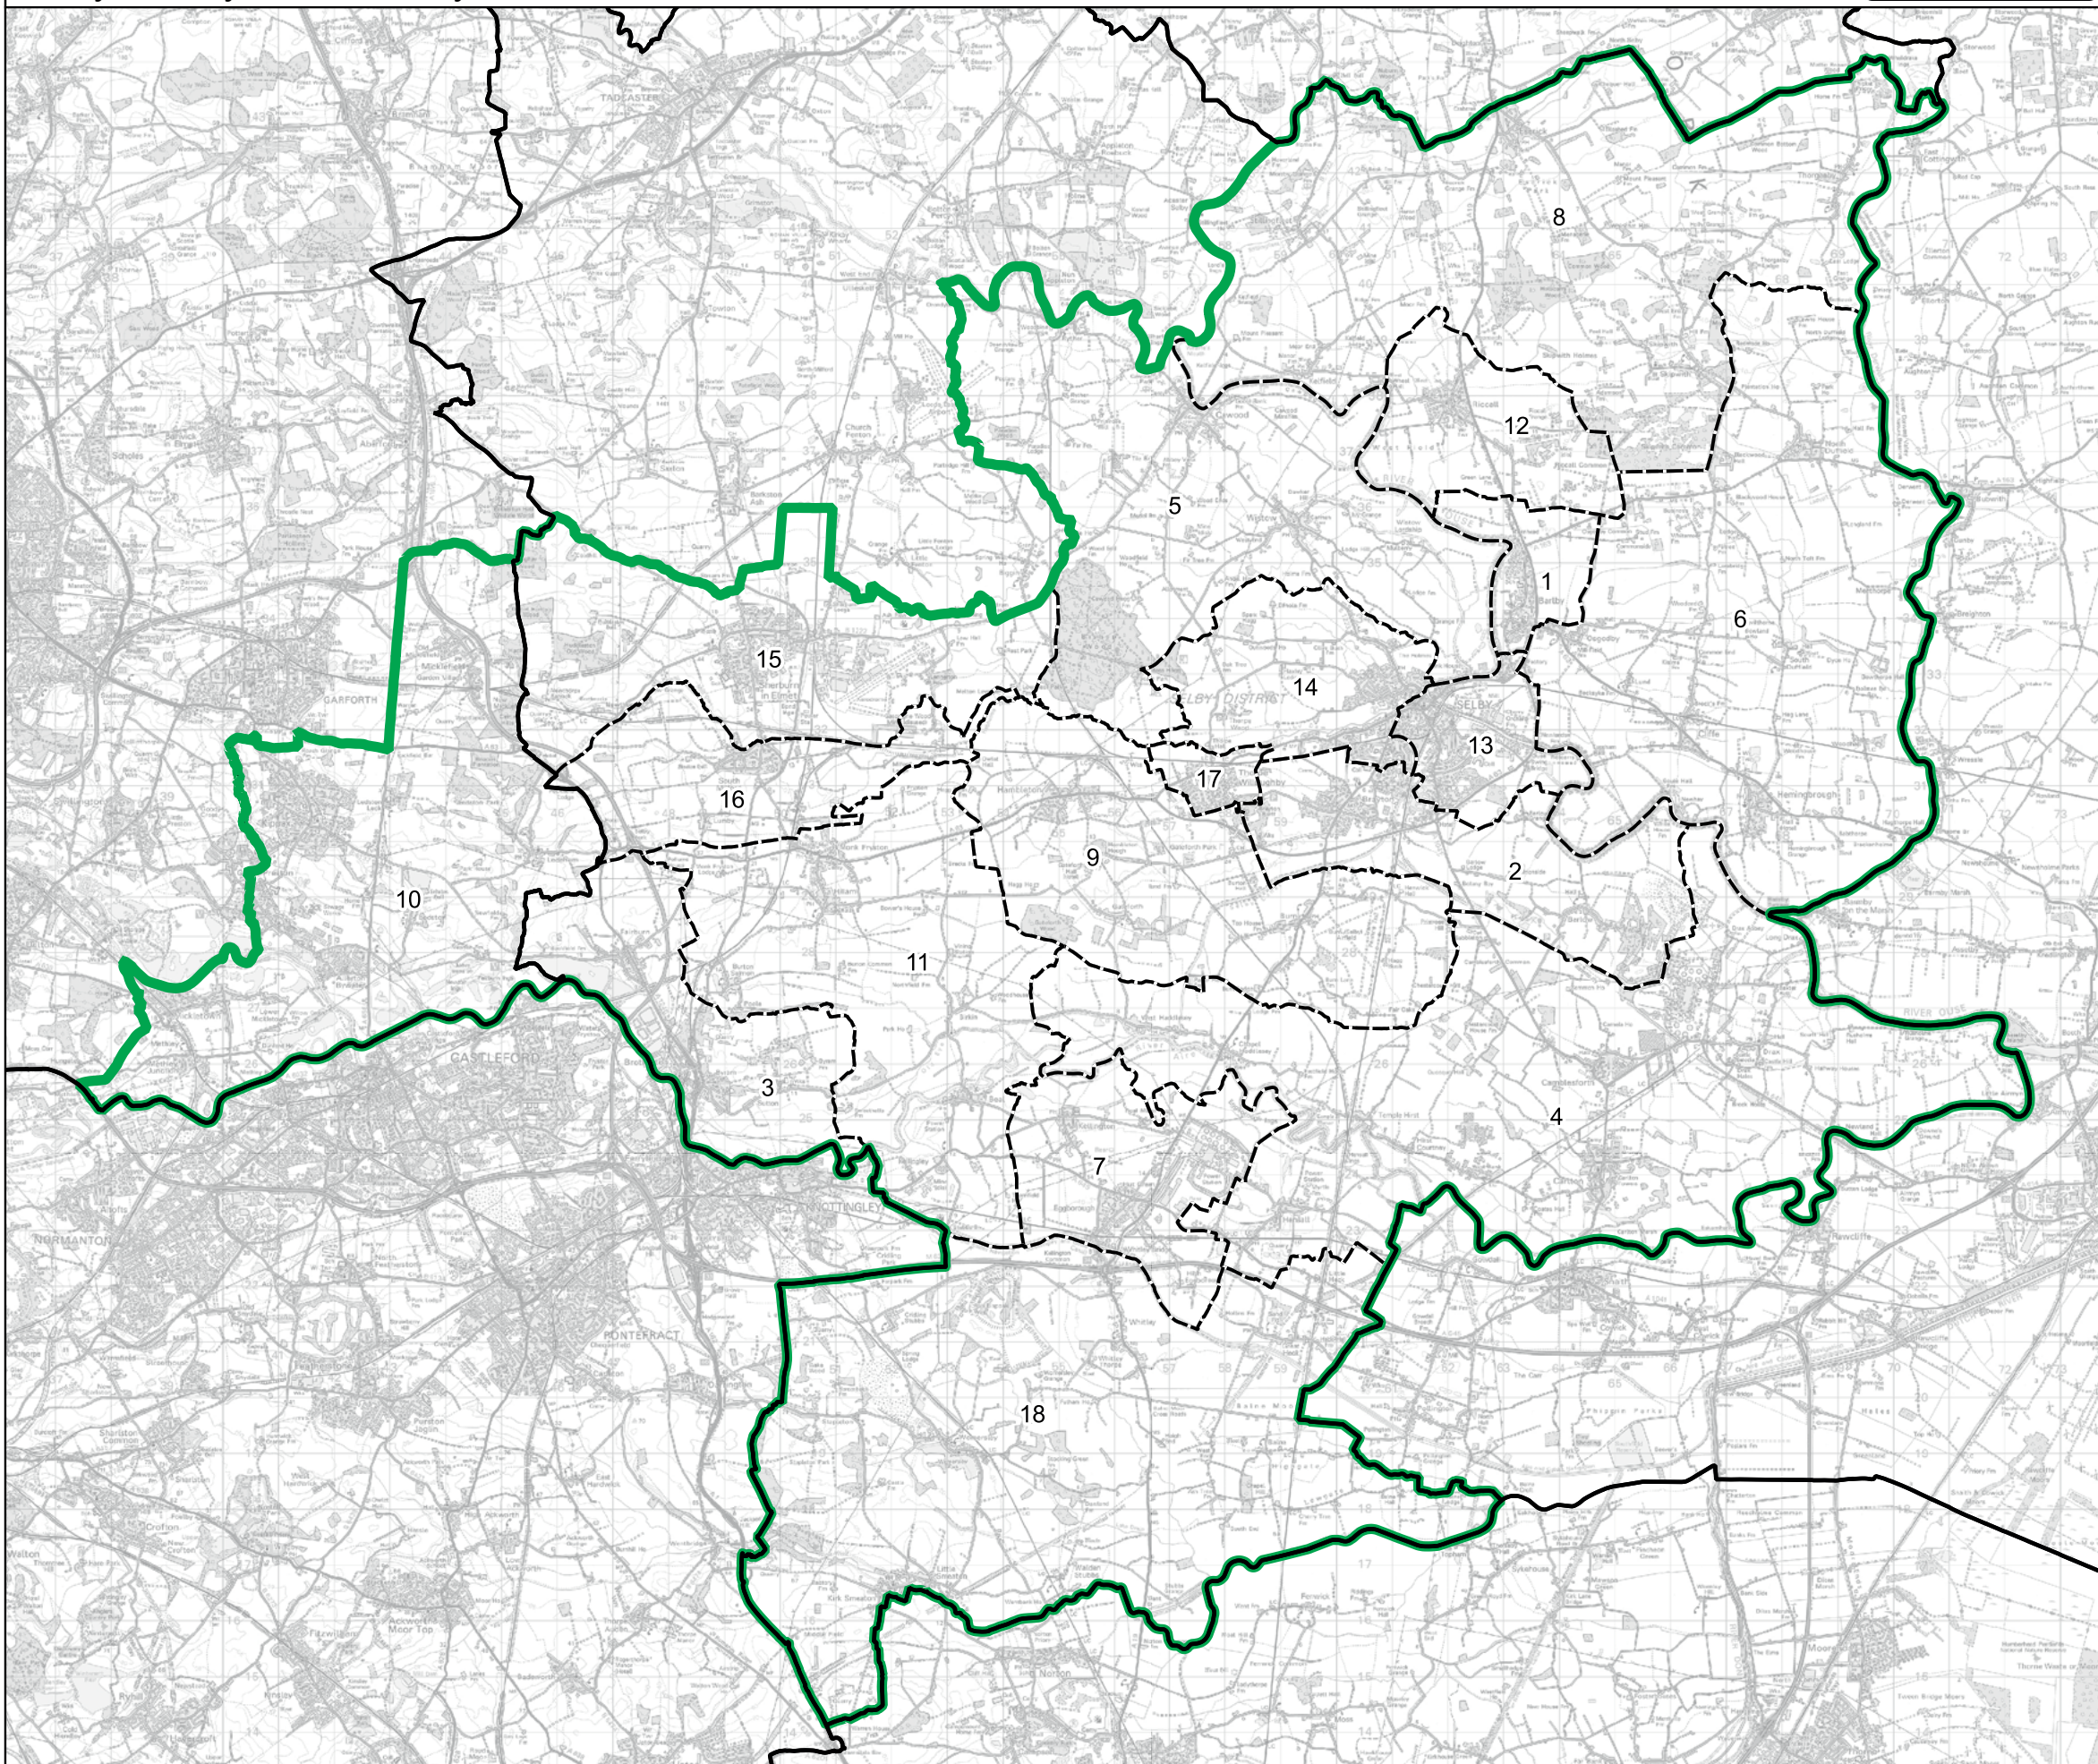

Wards:

- 1 Barby Village
- 2 Brayton
- 3 Byram & Brotherton
- 4 Camblesforth & Carlton
- 5 Cawood & Wistow
- 6 Derwent
- 7 Eggborough
- 8 Escrick
- 9 Hambleton
- 10 Kippax & Methley
- 11 Monk Fryston
- 12 Riccall
- 13 Selby East
- 14 Selby West
- 15 Sherburn in Elmet
- 16 South Milford
- 17 Thorpe Willoughby
- 18 Whitley

- Constituency
- Local Authorities
- Wards

0 1 2 km

© Crown copyright and database rights 2023 OS 100018289. You are permitted to use this data solely to enable you to respond to, or interact with, the organisation that provided you with the data. You are not permitted to copy, sub-licence, distribute or sell any of this data to third parties in any form. Third party rights to enforce the terms of this licence shall be reserved to OS.