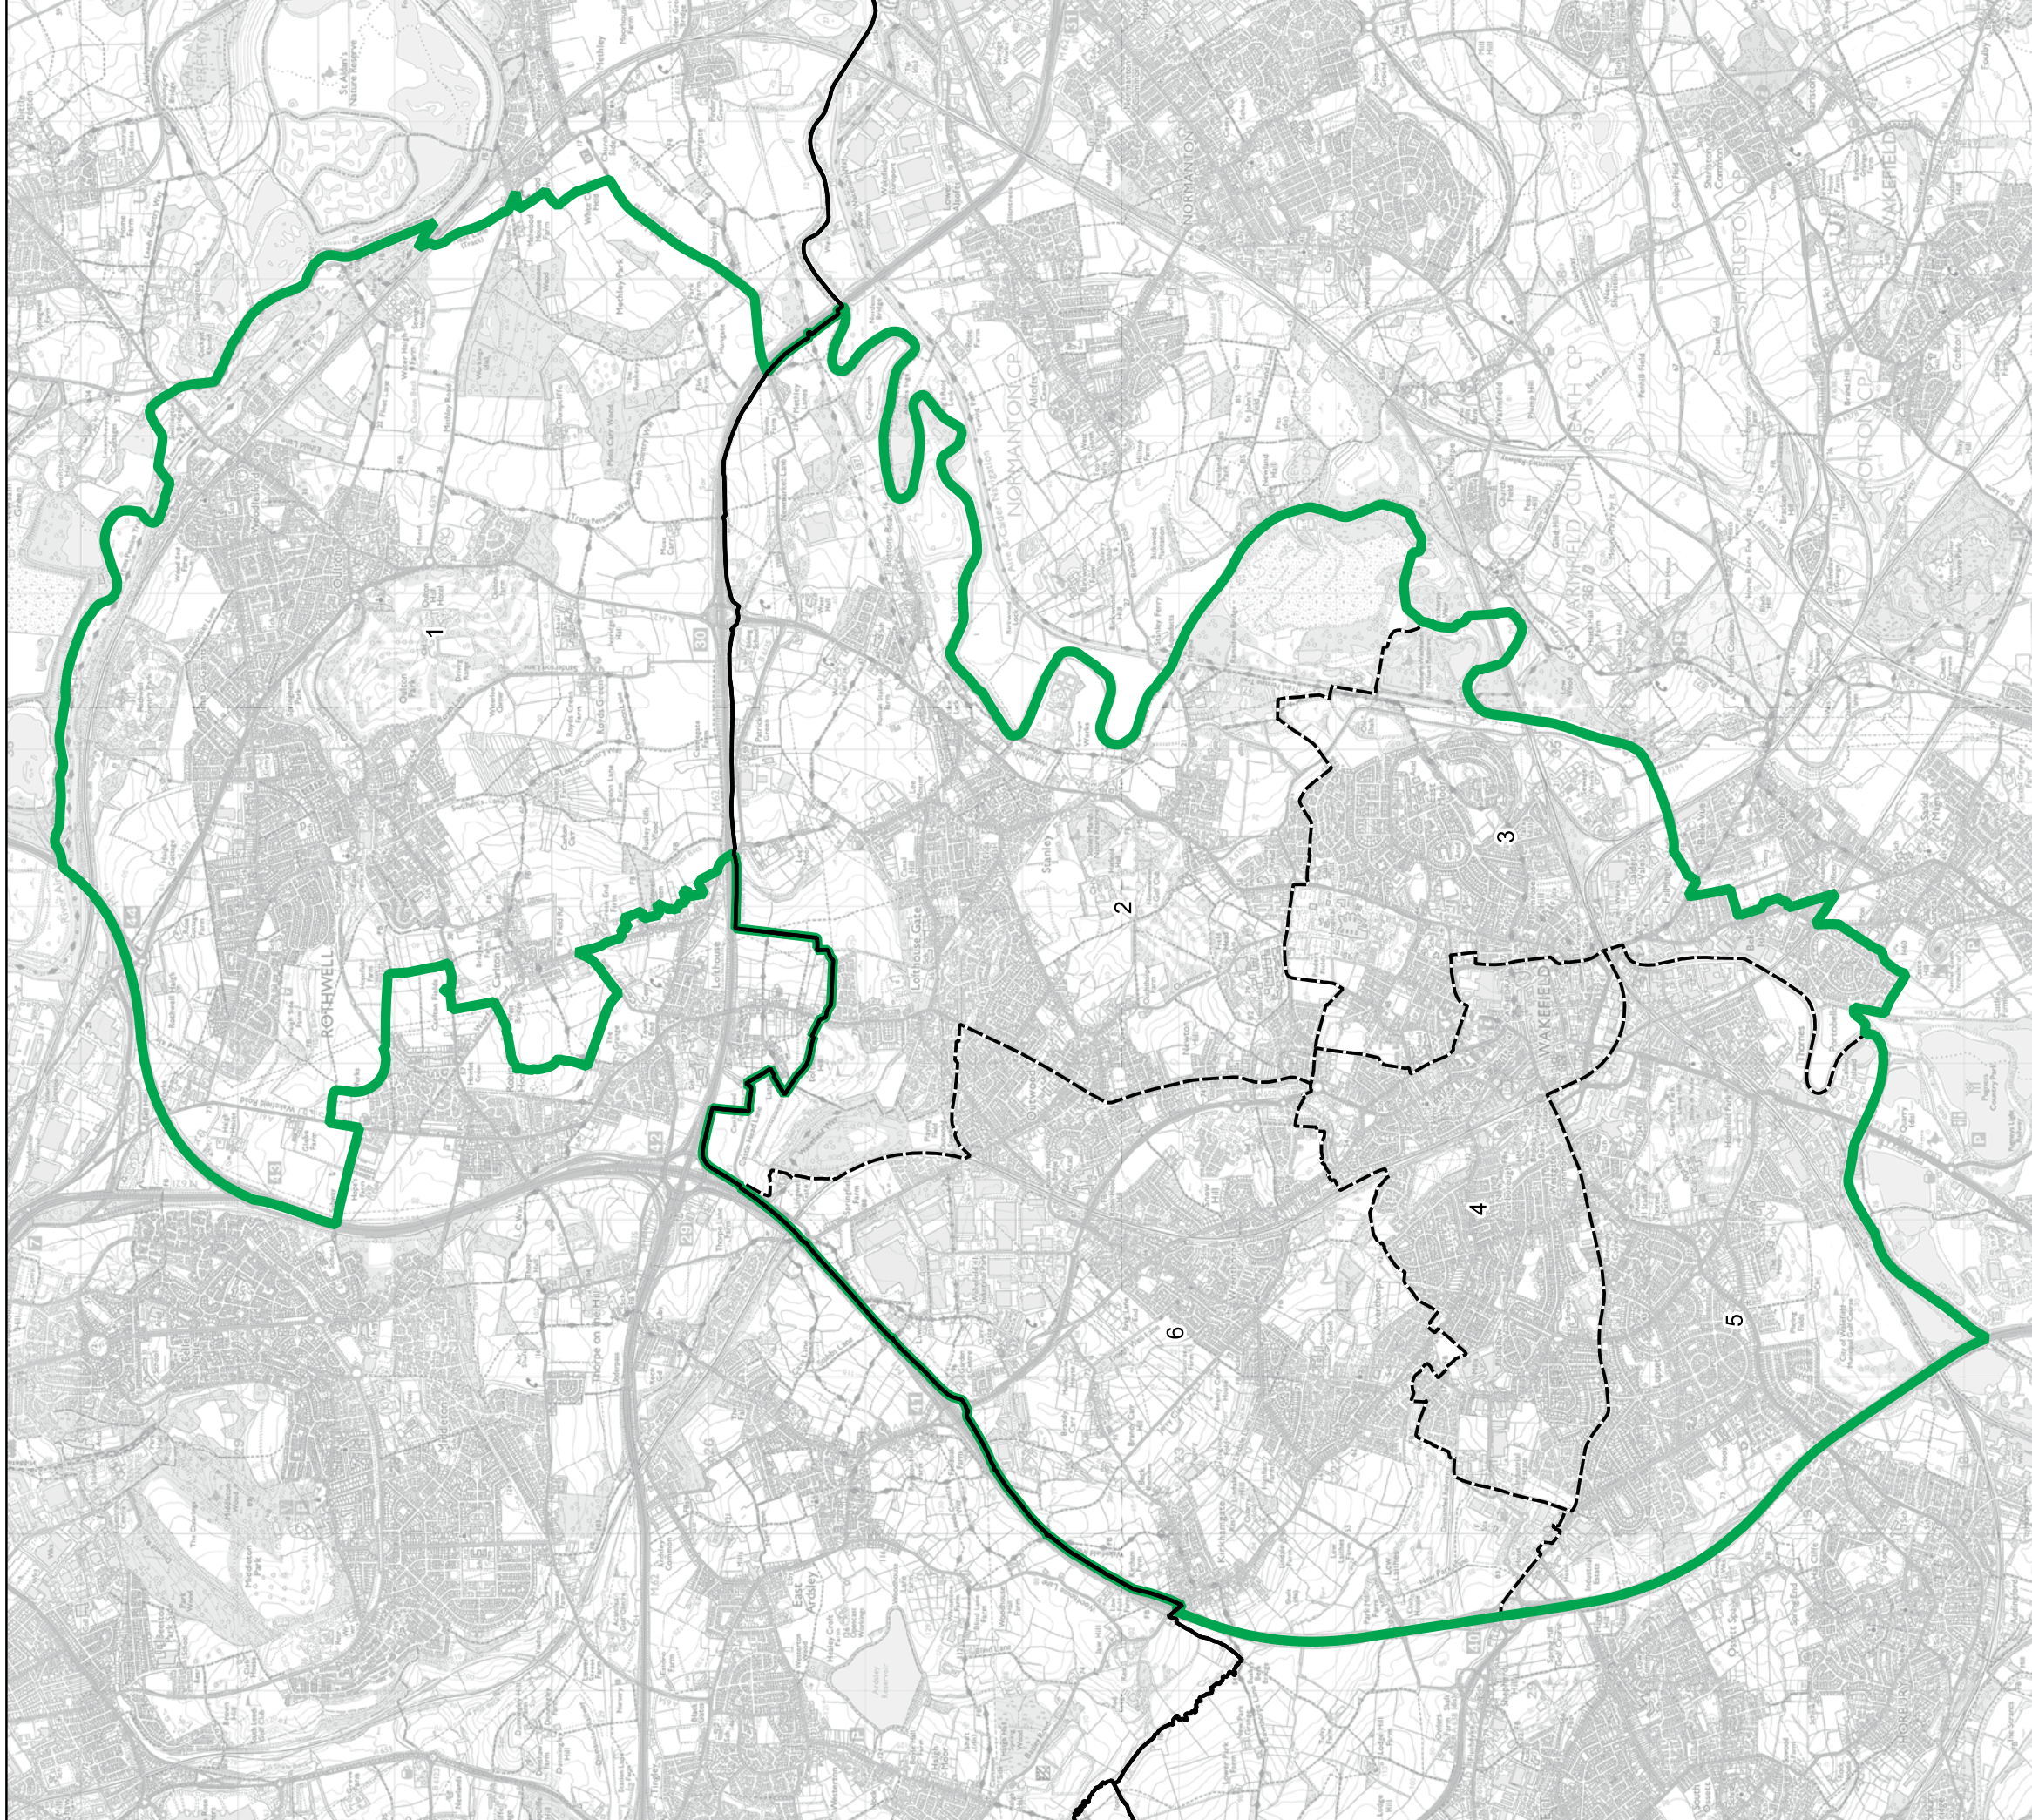

Boundary Commission for England - Final Recommendations for the Yorkshire and the Humber Region
Wakefield and Rothwell Borough Constituency - Electorate 73,968

Wards:

- 1 Rothwell
- 2 Stanley and Outwood East
- 3 Wakefield East
- 4 Wakefield North
- 5 Wakefield West
- 6 Wrenthorpe and Outwood West

Legend:

- Constituency (thick green line)
- Local Authorities (thin black line)
- Wards (dashed black line)

Scale: 0, 0.6, 1.2 km

North Arrow: N

© Crown copyright and database rights 2023 OS 100018269. You are permitted to use this data solely to enable you to respond to, or interact with, the organisation that provided you with the data. You are not permitted to copy, sub-licence, distribute or sell any of this data to third parties in any form. Third party rights to enforce the terms of this licence shall be reserved to OS.

Wakefield and Rothwell Borough Constituency