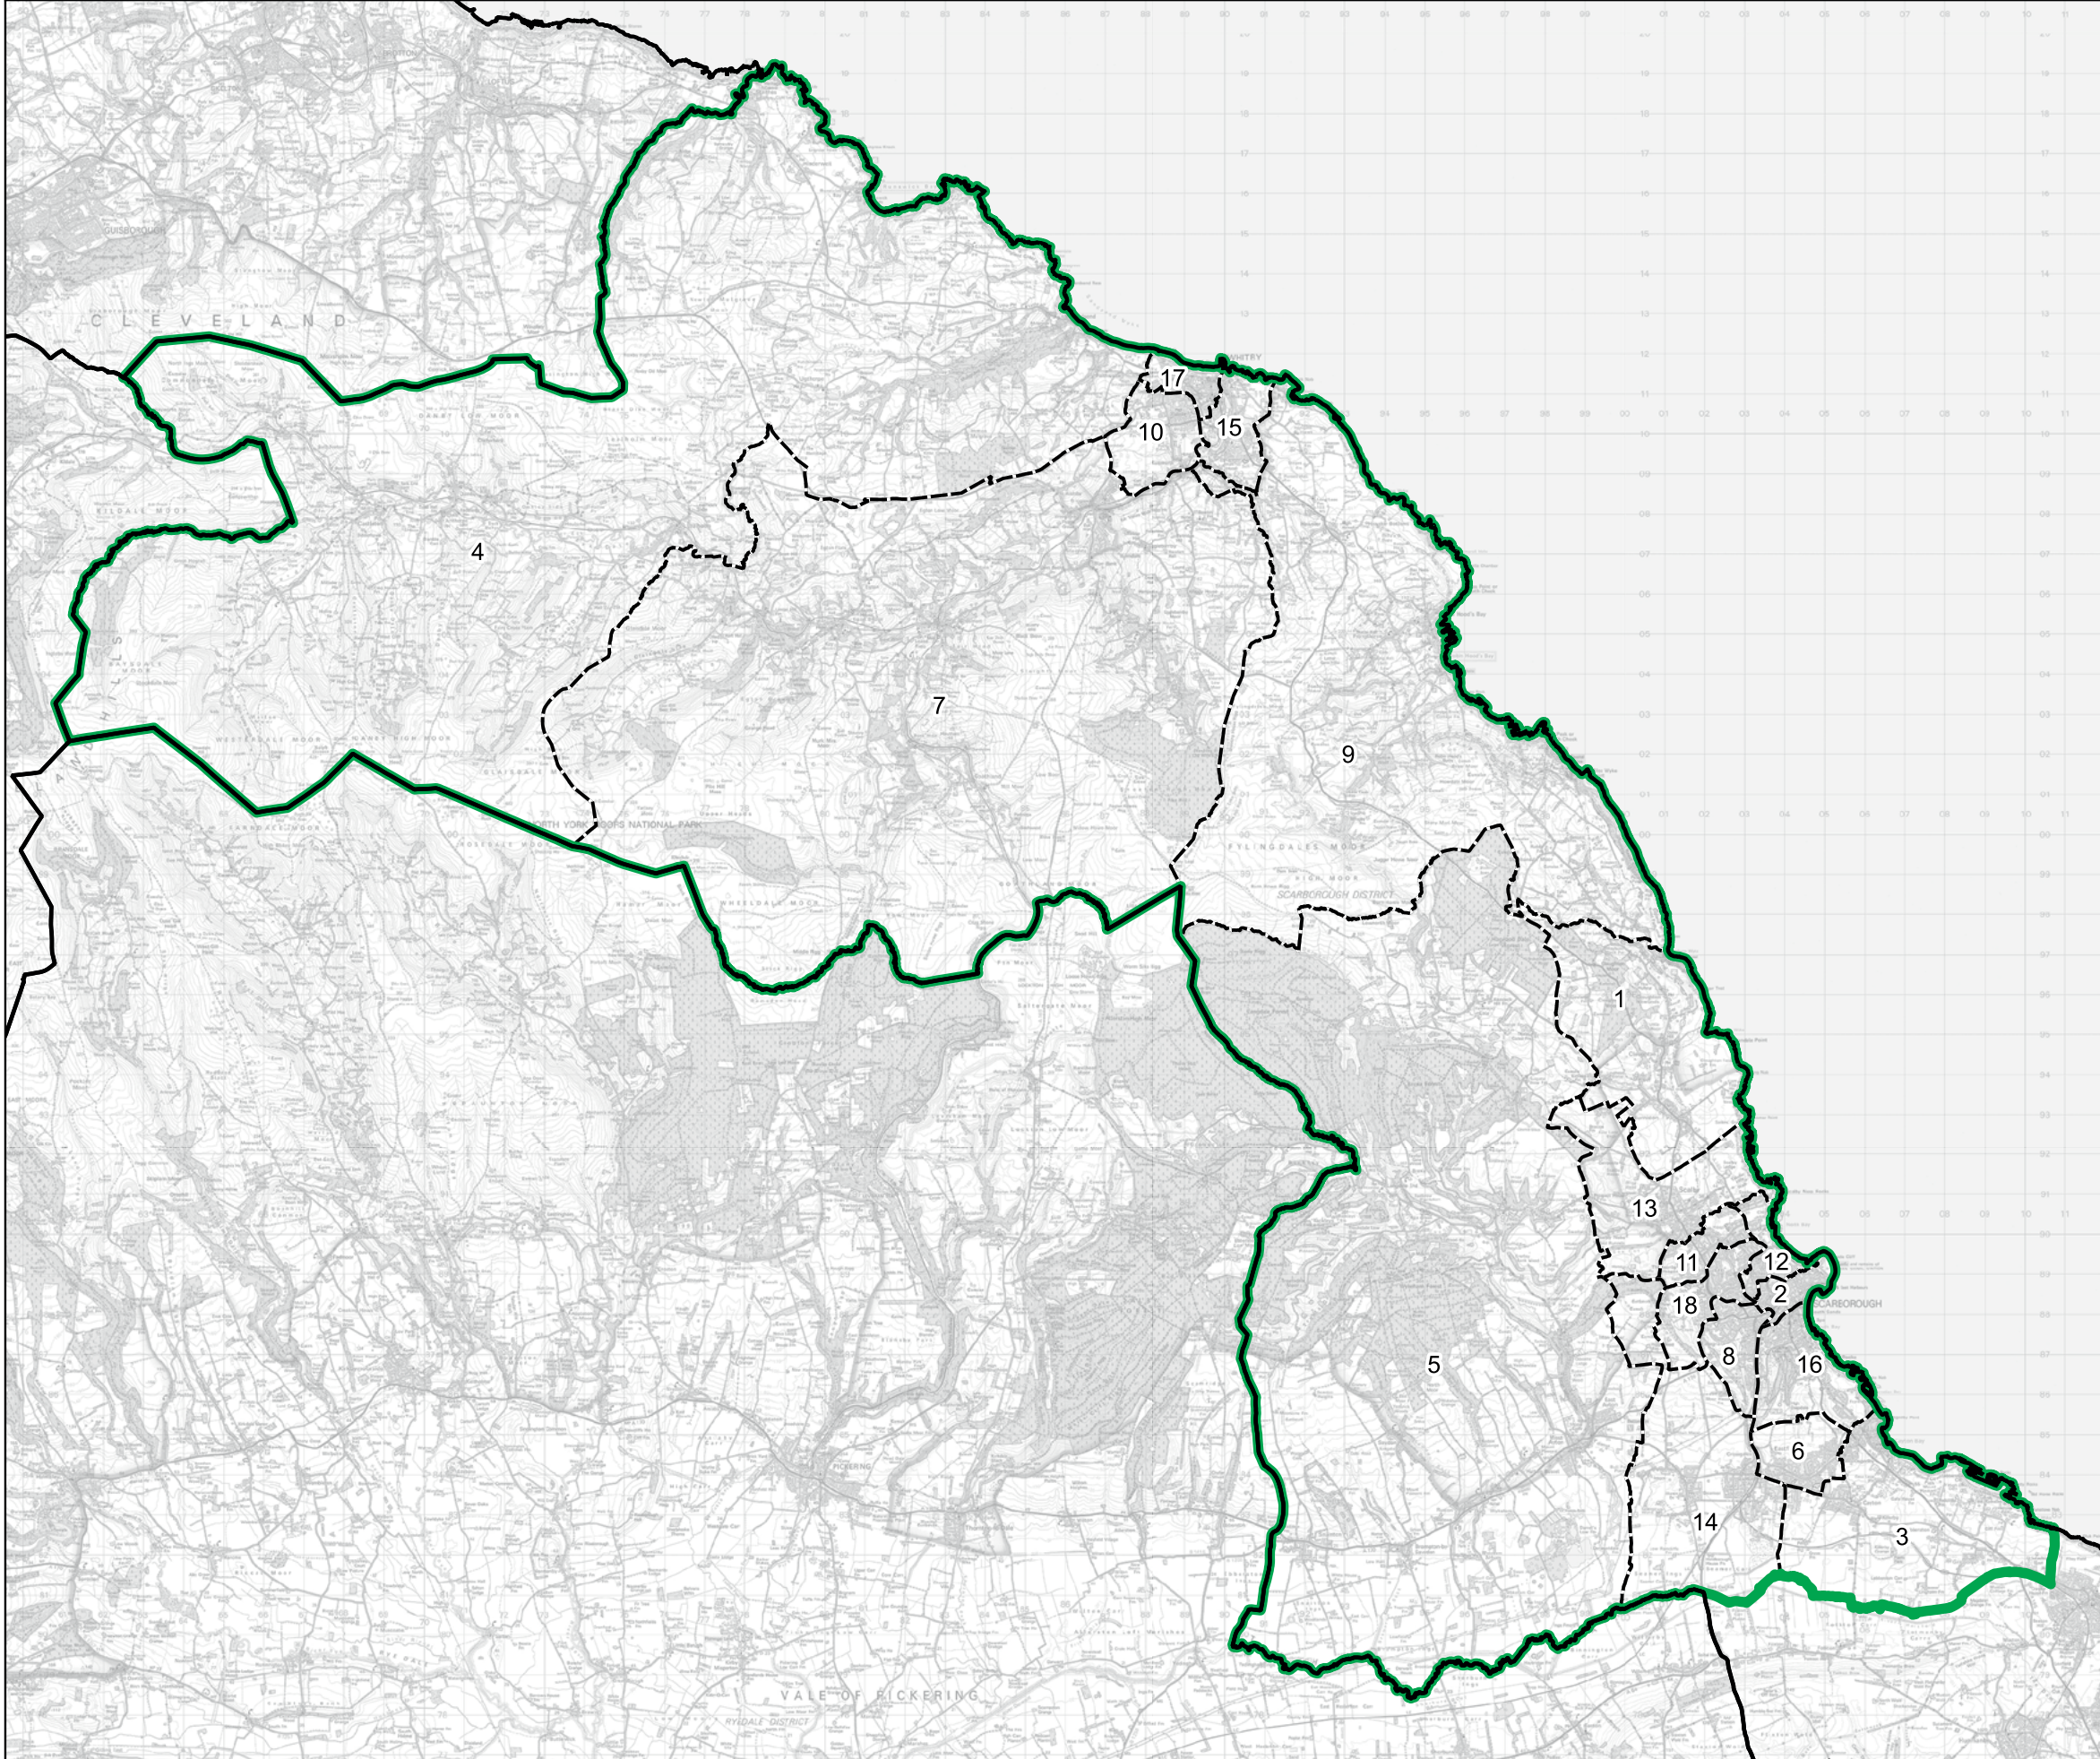

Wards:

- 1 Burniston & Cloughton
- 2 Castle
- 3 Cayton
- 4 Danby & Mulgrave
- 5 Derwent Valley & Moor
- 6 Eastfield
- 7 Esk Valley
- 8 Falsgrave & Stepney
- 9 Fylingdales & Ravenscar
- 10 Mayfield
- 11 Newby
- 12 Northstead
- 13 Scalby
- 14 Seamer
- 15 Streonshalh
- 16 Weaponness & Ramshill
- 17 Whitby West Cliff
- 18 Woodlands

- Constituency
- Local Authorities
- Wards

0 2 4 km

© Crown copyright and database rights 2023 OS 100018289. You are permitted to use this data solely to enable you to respond to, or interact with, the organisation that provided you with the data. You are not permitted to copy, sub-licence, distribute or sell any of this data to third parties in any form. Third party rights to enforce the terms of this licence shall be reserved to OS.