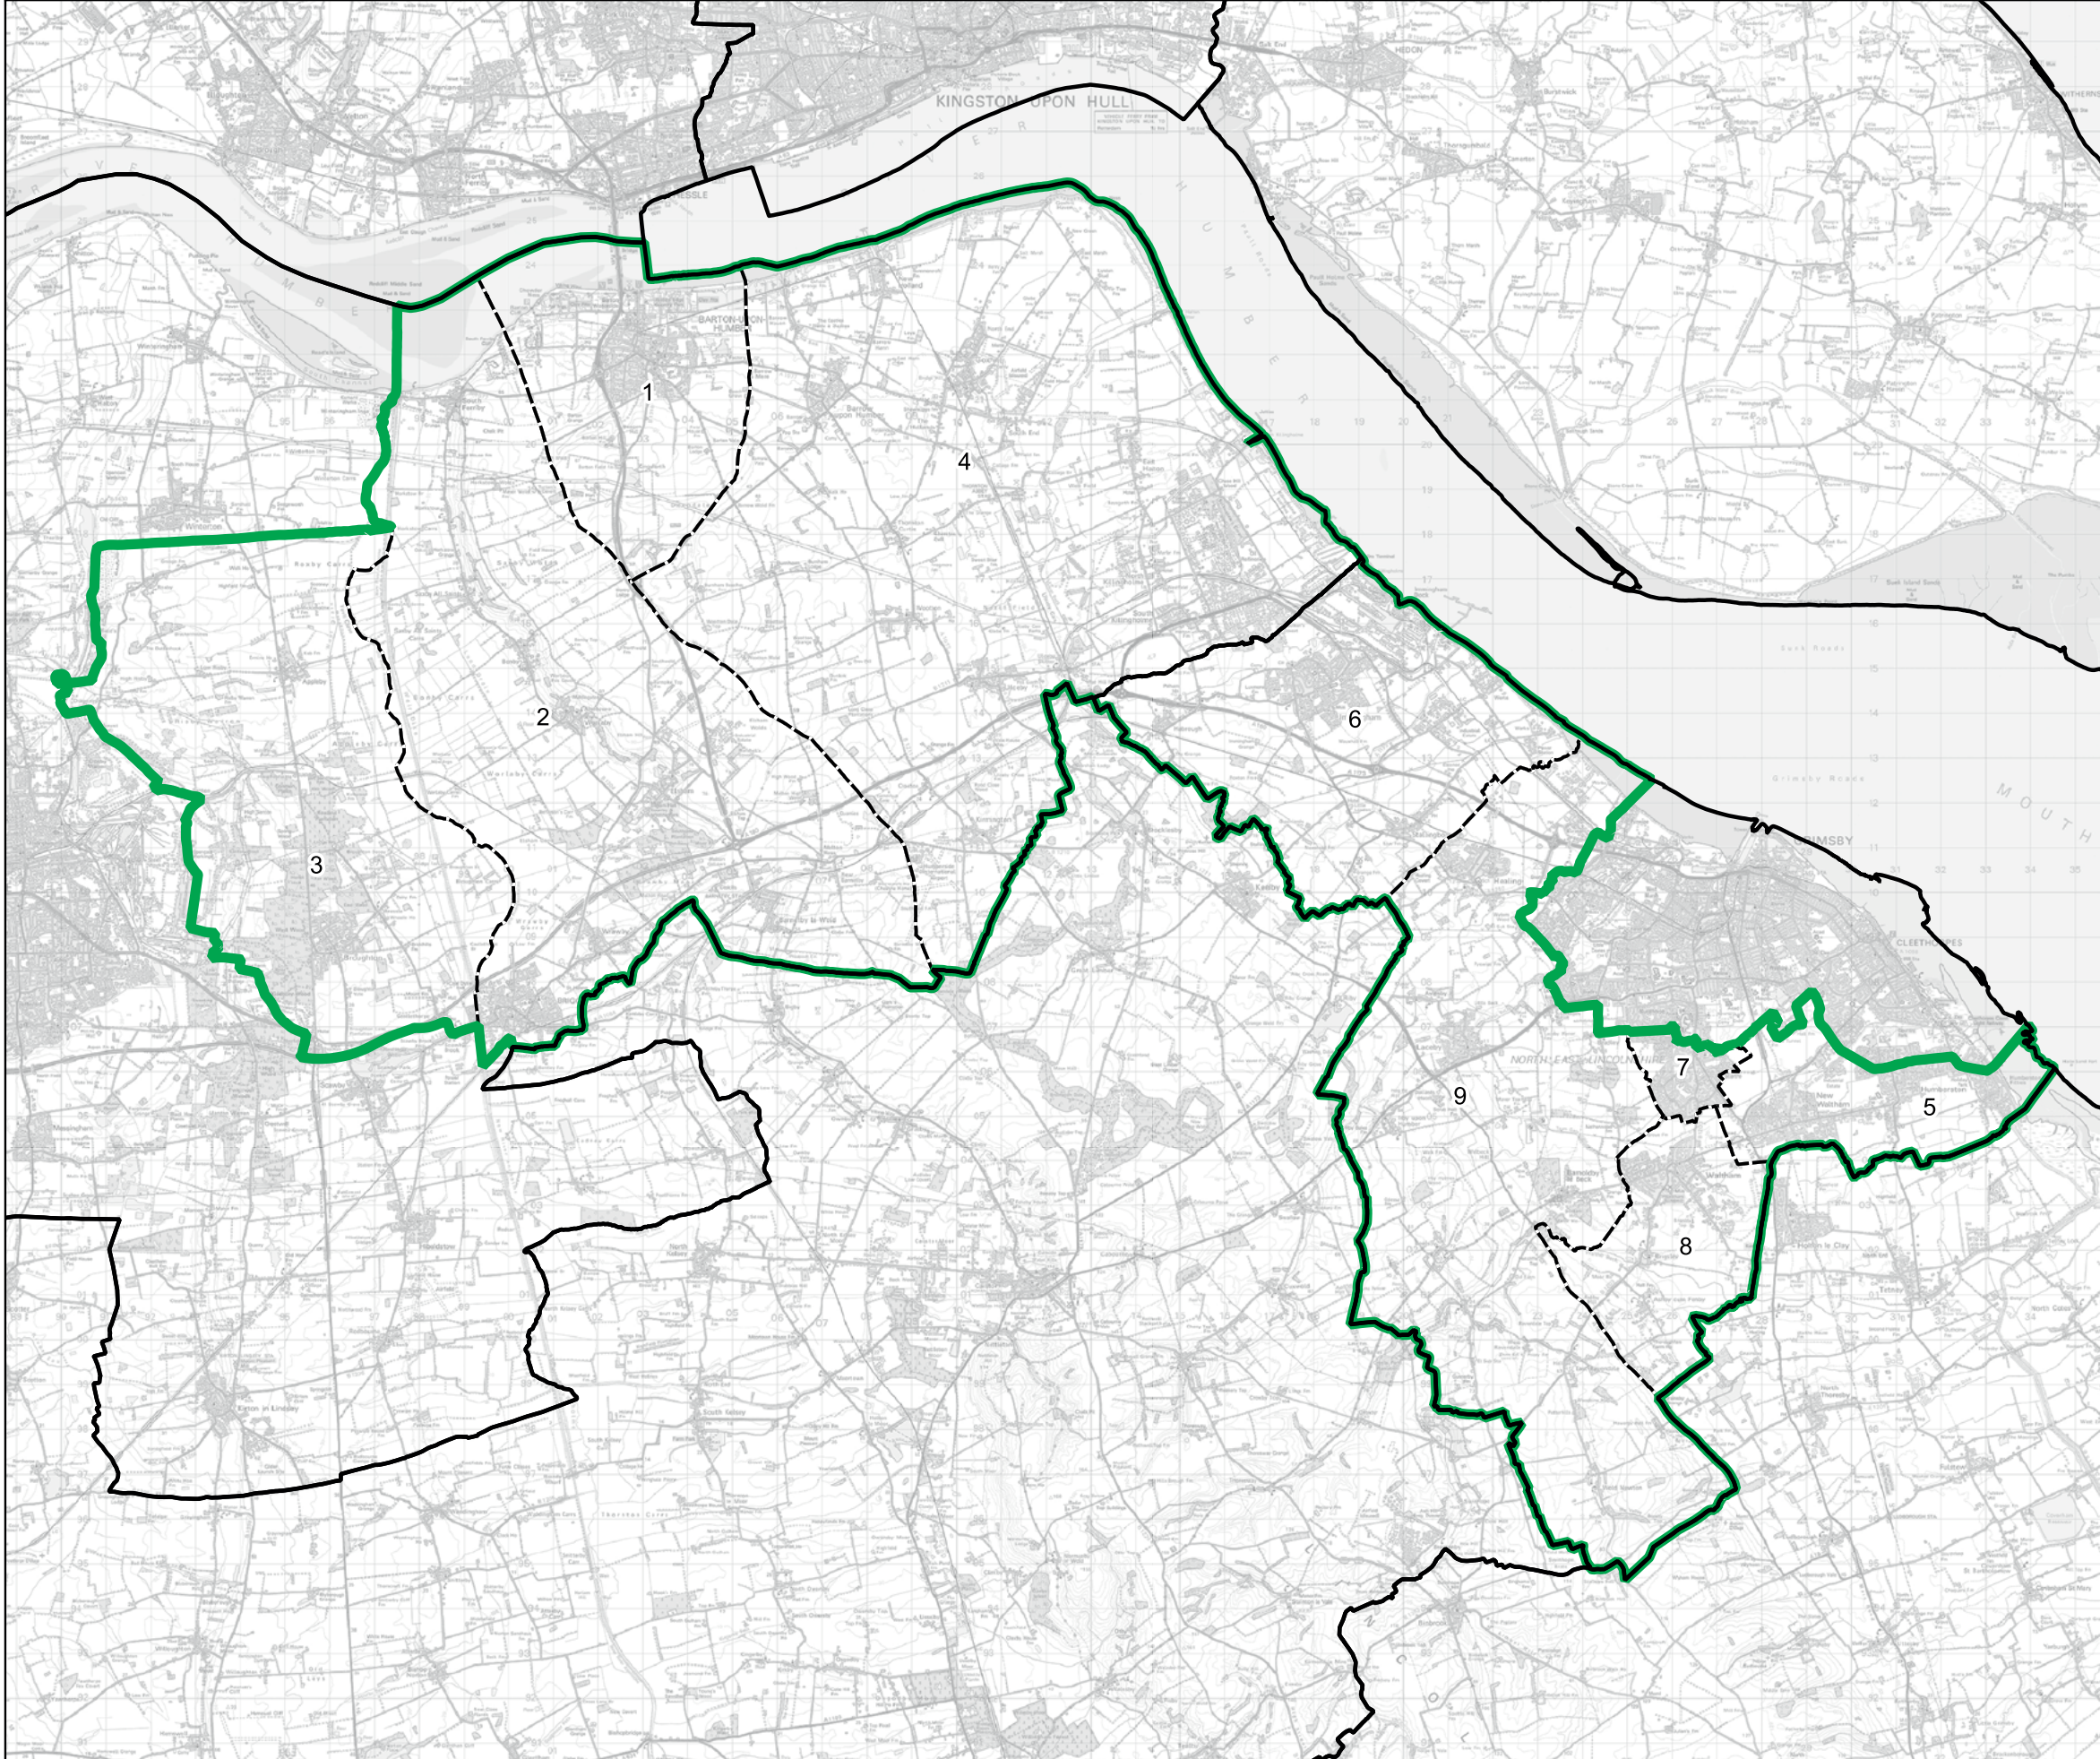

Wards:

- 1 Barton
- 2 Brigg and Wolds
- 3 Broughton and Appleby
- 4 Ferry
- 5 Humberston and New Waltham
- 6 Immingham
- 7 Scartho
- 8 Waltham
- 9 Wolds

Constituency
 Local Authorities
 Wards

0   2   4 km

© Crown copyright and database rights 2023 OS 100018289. You are permitted to use this data solely to enable you to respond to, or interact with, the organisation that provided you with the data. You are not permitted to copy, sub-licence, distribute or sell any of this data to third parties in any form. Third party rights to enforce the terms of this licence shall be reserved to OS.

Brigg and Immingham County Constituency