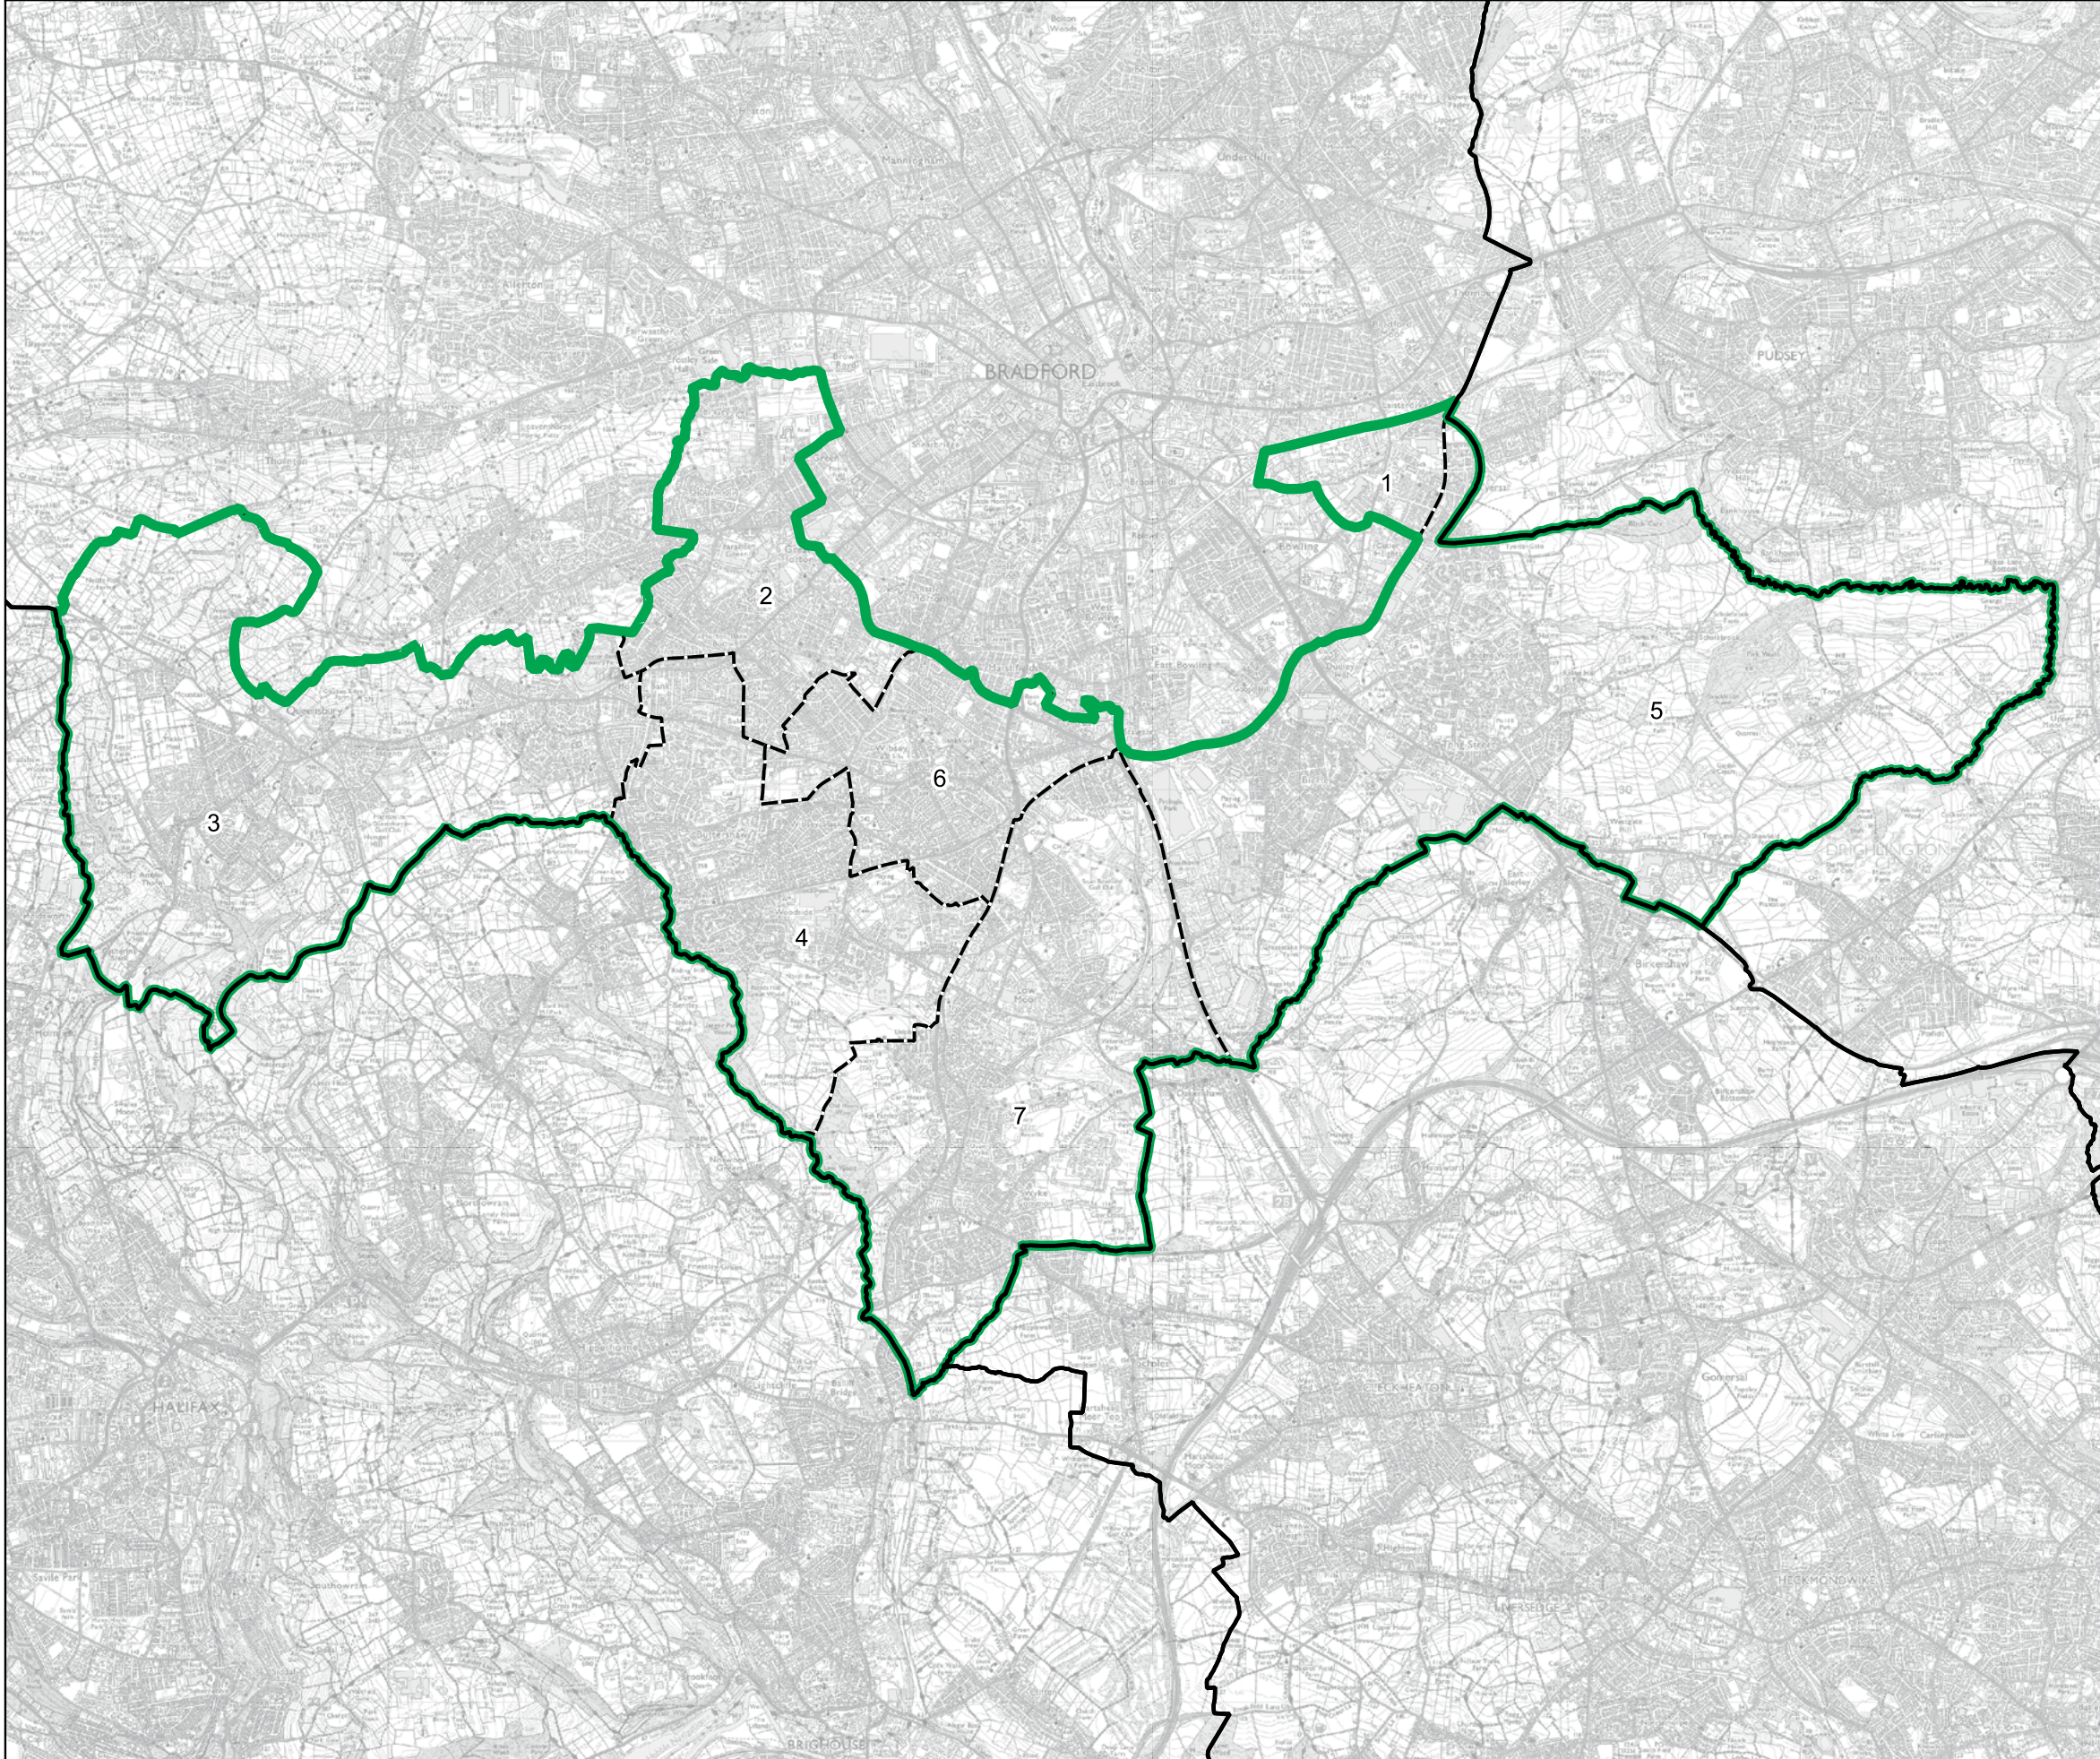

Wards:

- 1 Bowling and Barkerend (Part)
- 2 Great Horton
- 3 Queensbury
- 4 Royds
- 5 Tong
- 6 Wibsey
- 7 Wyke

- Constituency
- Local Authorities
- Wards

0 0.7 1.4 km

© Crown copyright and database rights 2023 OS 100018289. You are permitted to use this data solely to enable you to respond to, or interact with, the organisation that provided you with the data. You are not permitted to copy, sub-licence, distribute or sell any of this data to third parties in any form. Third party rights to enforce the terms of this licence shall be reserved to OS.