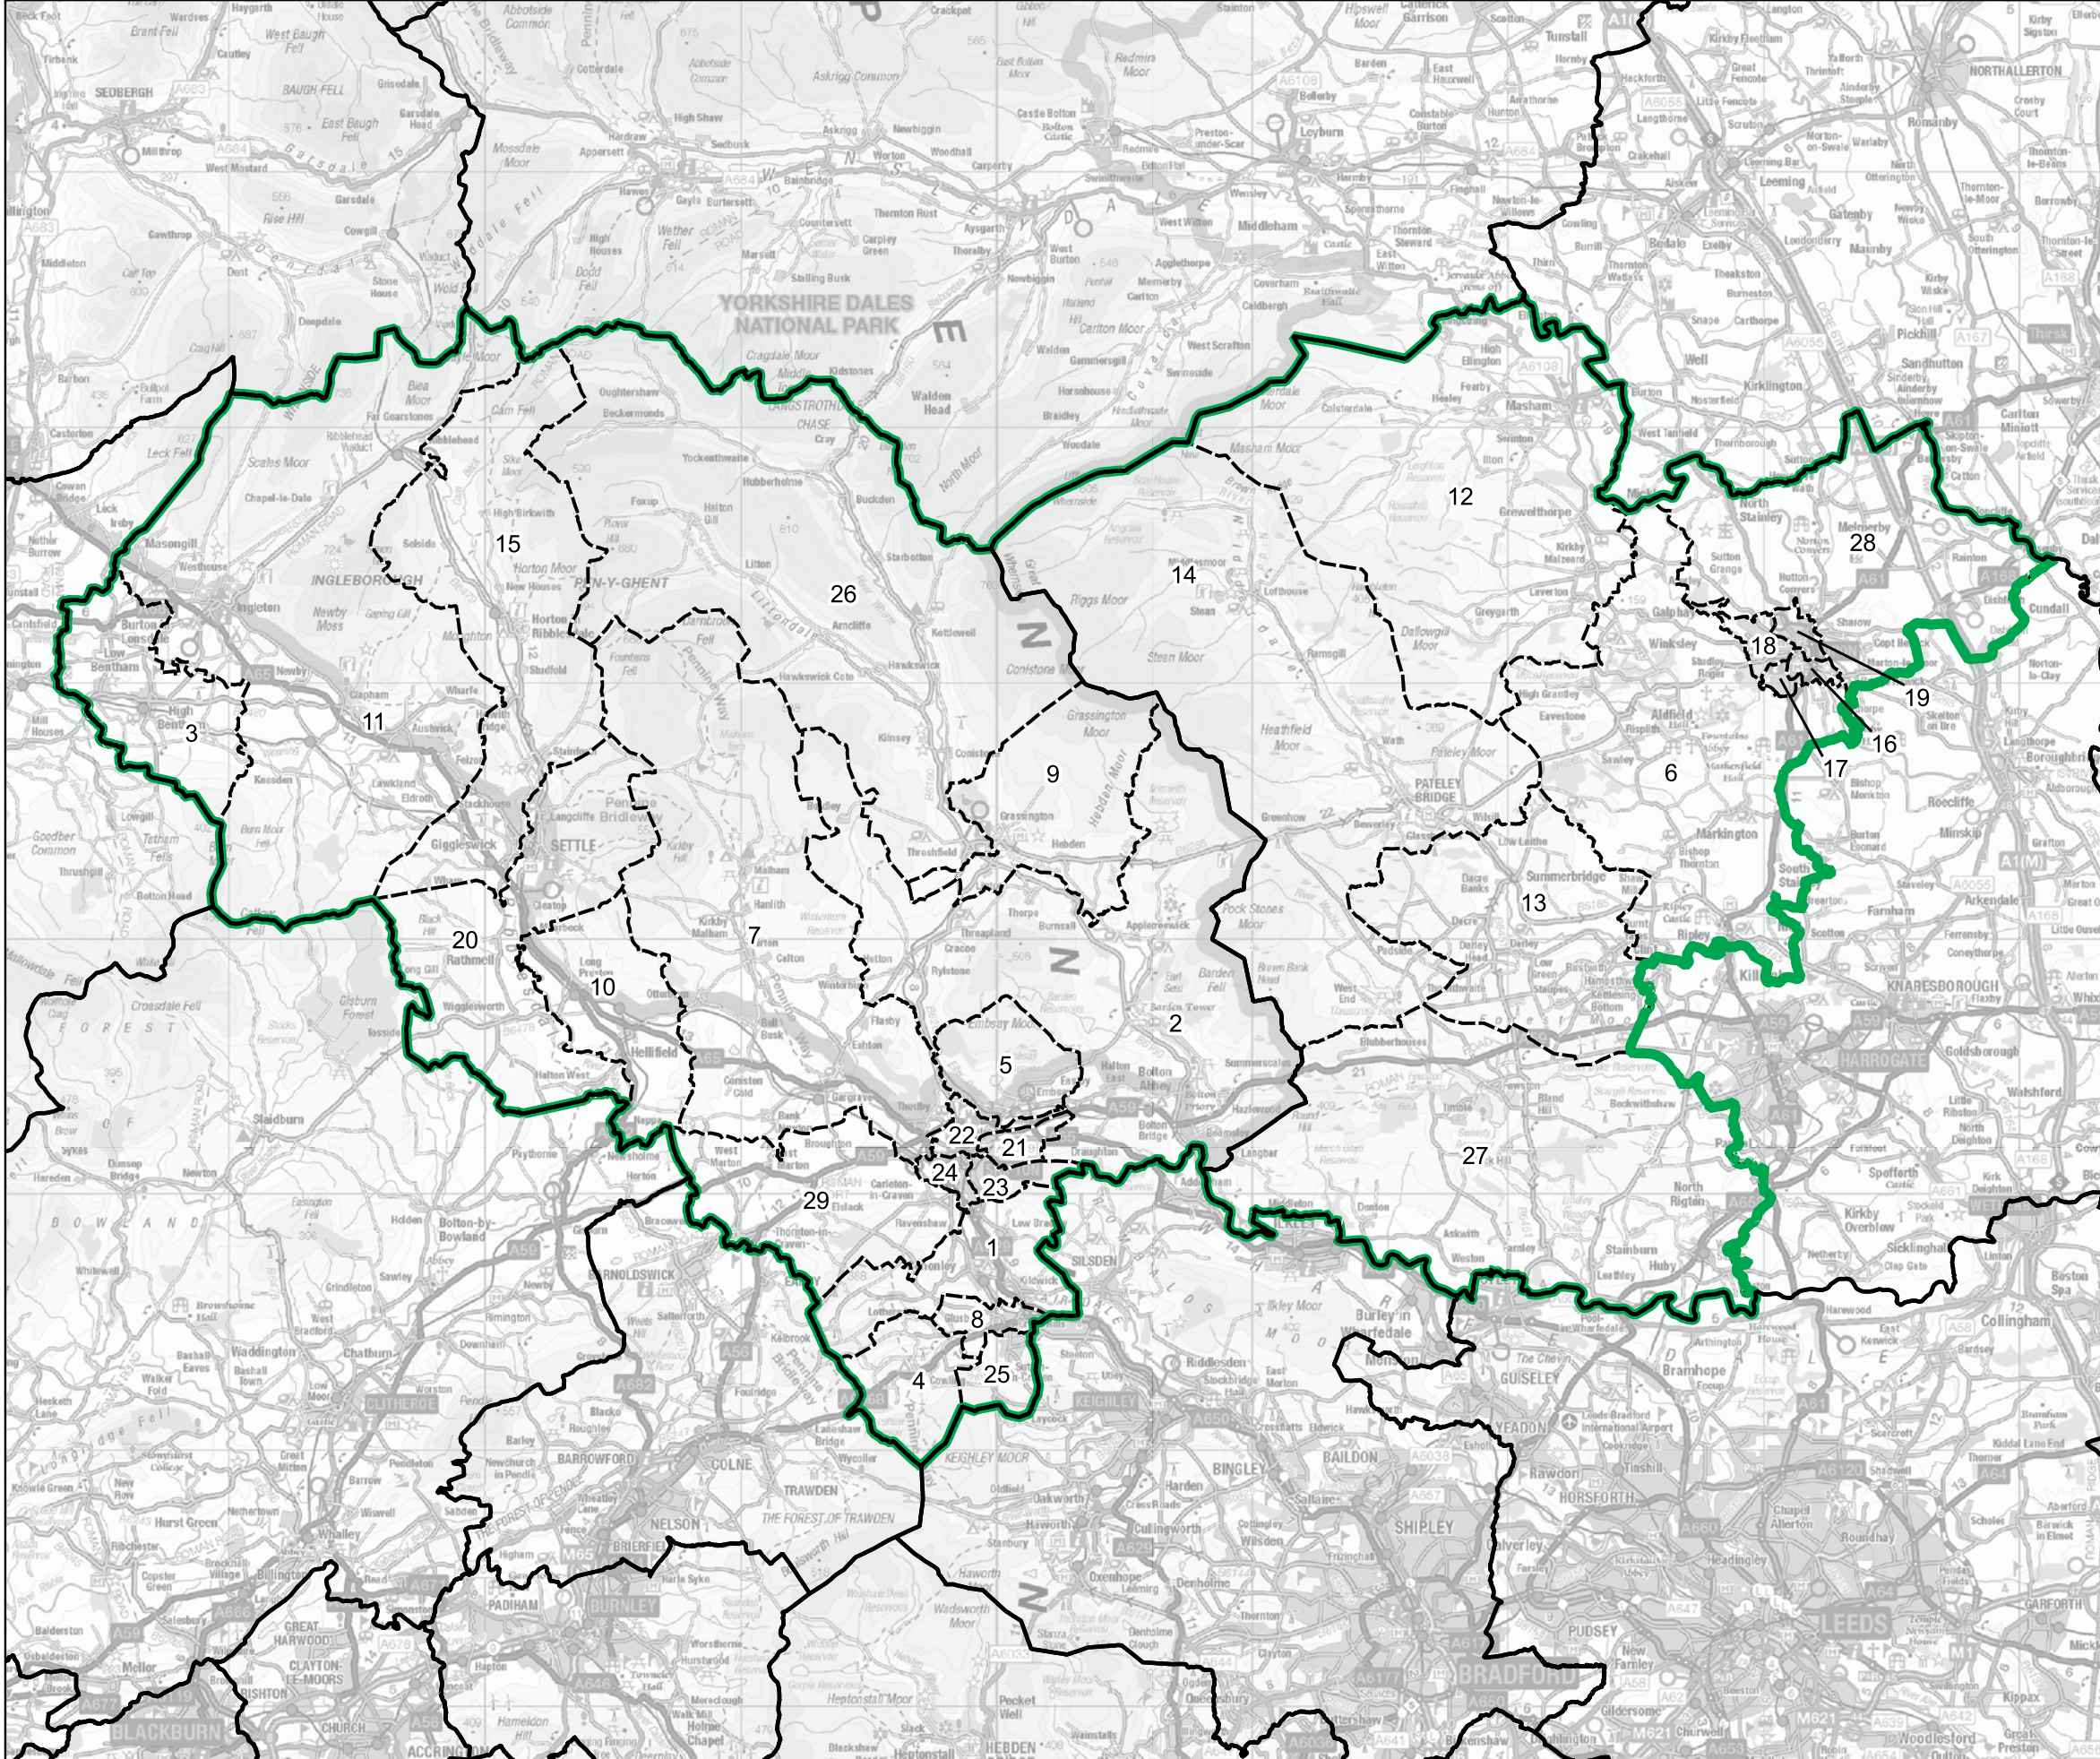

Wards:

- 1 Aire Valley with Lothersdale
- 2 Barden Fell
- 3 Bentham
- 4 Cowling
- 5 Embsay-with-Eastby
- 6 Fountains & Ripley
- 7 Gargrave and Malhamdale
- 8 Glusburn
- 9 Grassington
- 10 Hellfield and Long Preston
- 11 Ingleton and Clapham
- 12 Masham & Kirkby Malzeard
- 13 Nidd Valley
- 14 Pateley Bridge & Nidderdale Moors
- 15 Penyghent
- 16 Ripon Minster
- 17 Ripon Moorside
- 18 Ripon Spa
- 19 Ripon Ure Bank
- 20 Settle and Ribblesbanks
- 21 Skipton East
- 22 Skipton North
- 23 Skipton South
- 24 Skipton West
- 25 Sutton-in-Craven
- 26 Upper Wharfedale
- 27 Washburn
- 28 Wathvale
- 29 West Craven

- Constituency
- Local Authorities
- Wards

© Crown copyright and database rights 2023 OS 100018289. You are permitted to use this data solely to enable you to respond to, or interact with, the organisation that provided you with the data. You are not permitted to copy, sub-licence, distribute or sell any of this data to third parties in any form. Third party rights to enforce the terms of this licence shall be reserved to OS.

Skipton and Ripon County Constituency