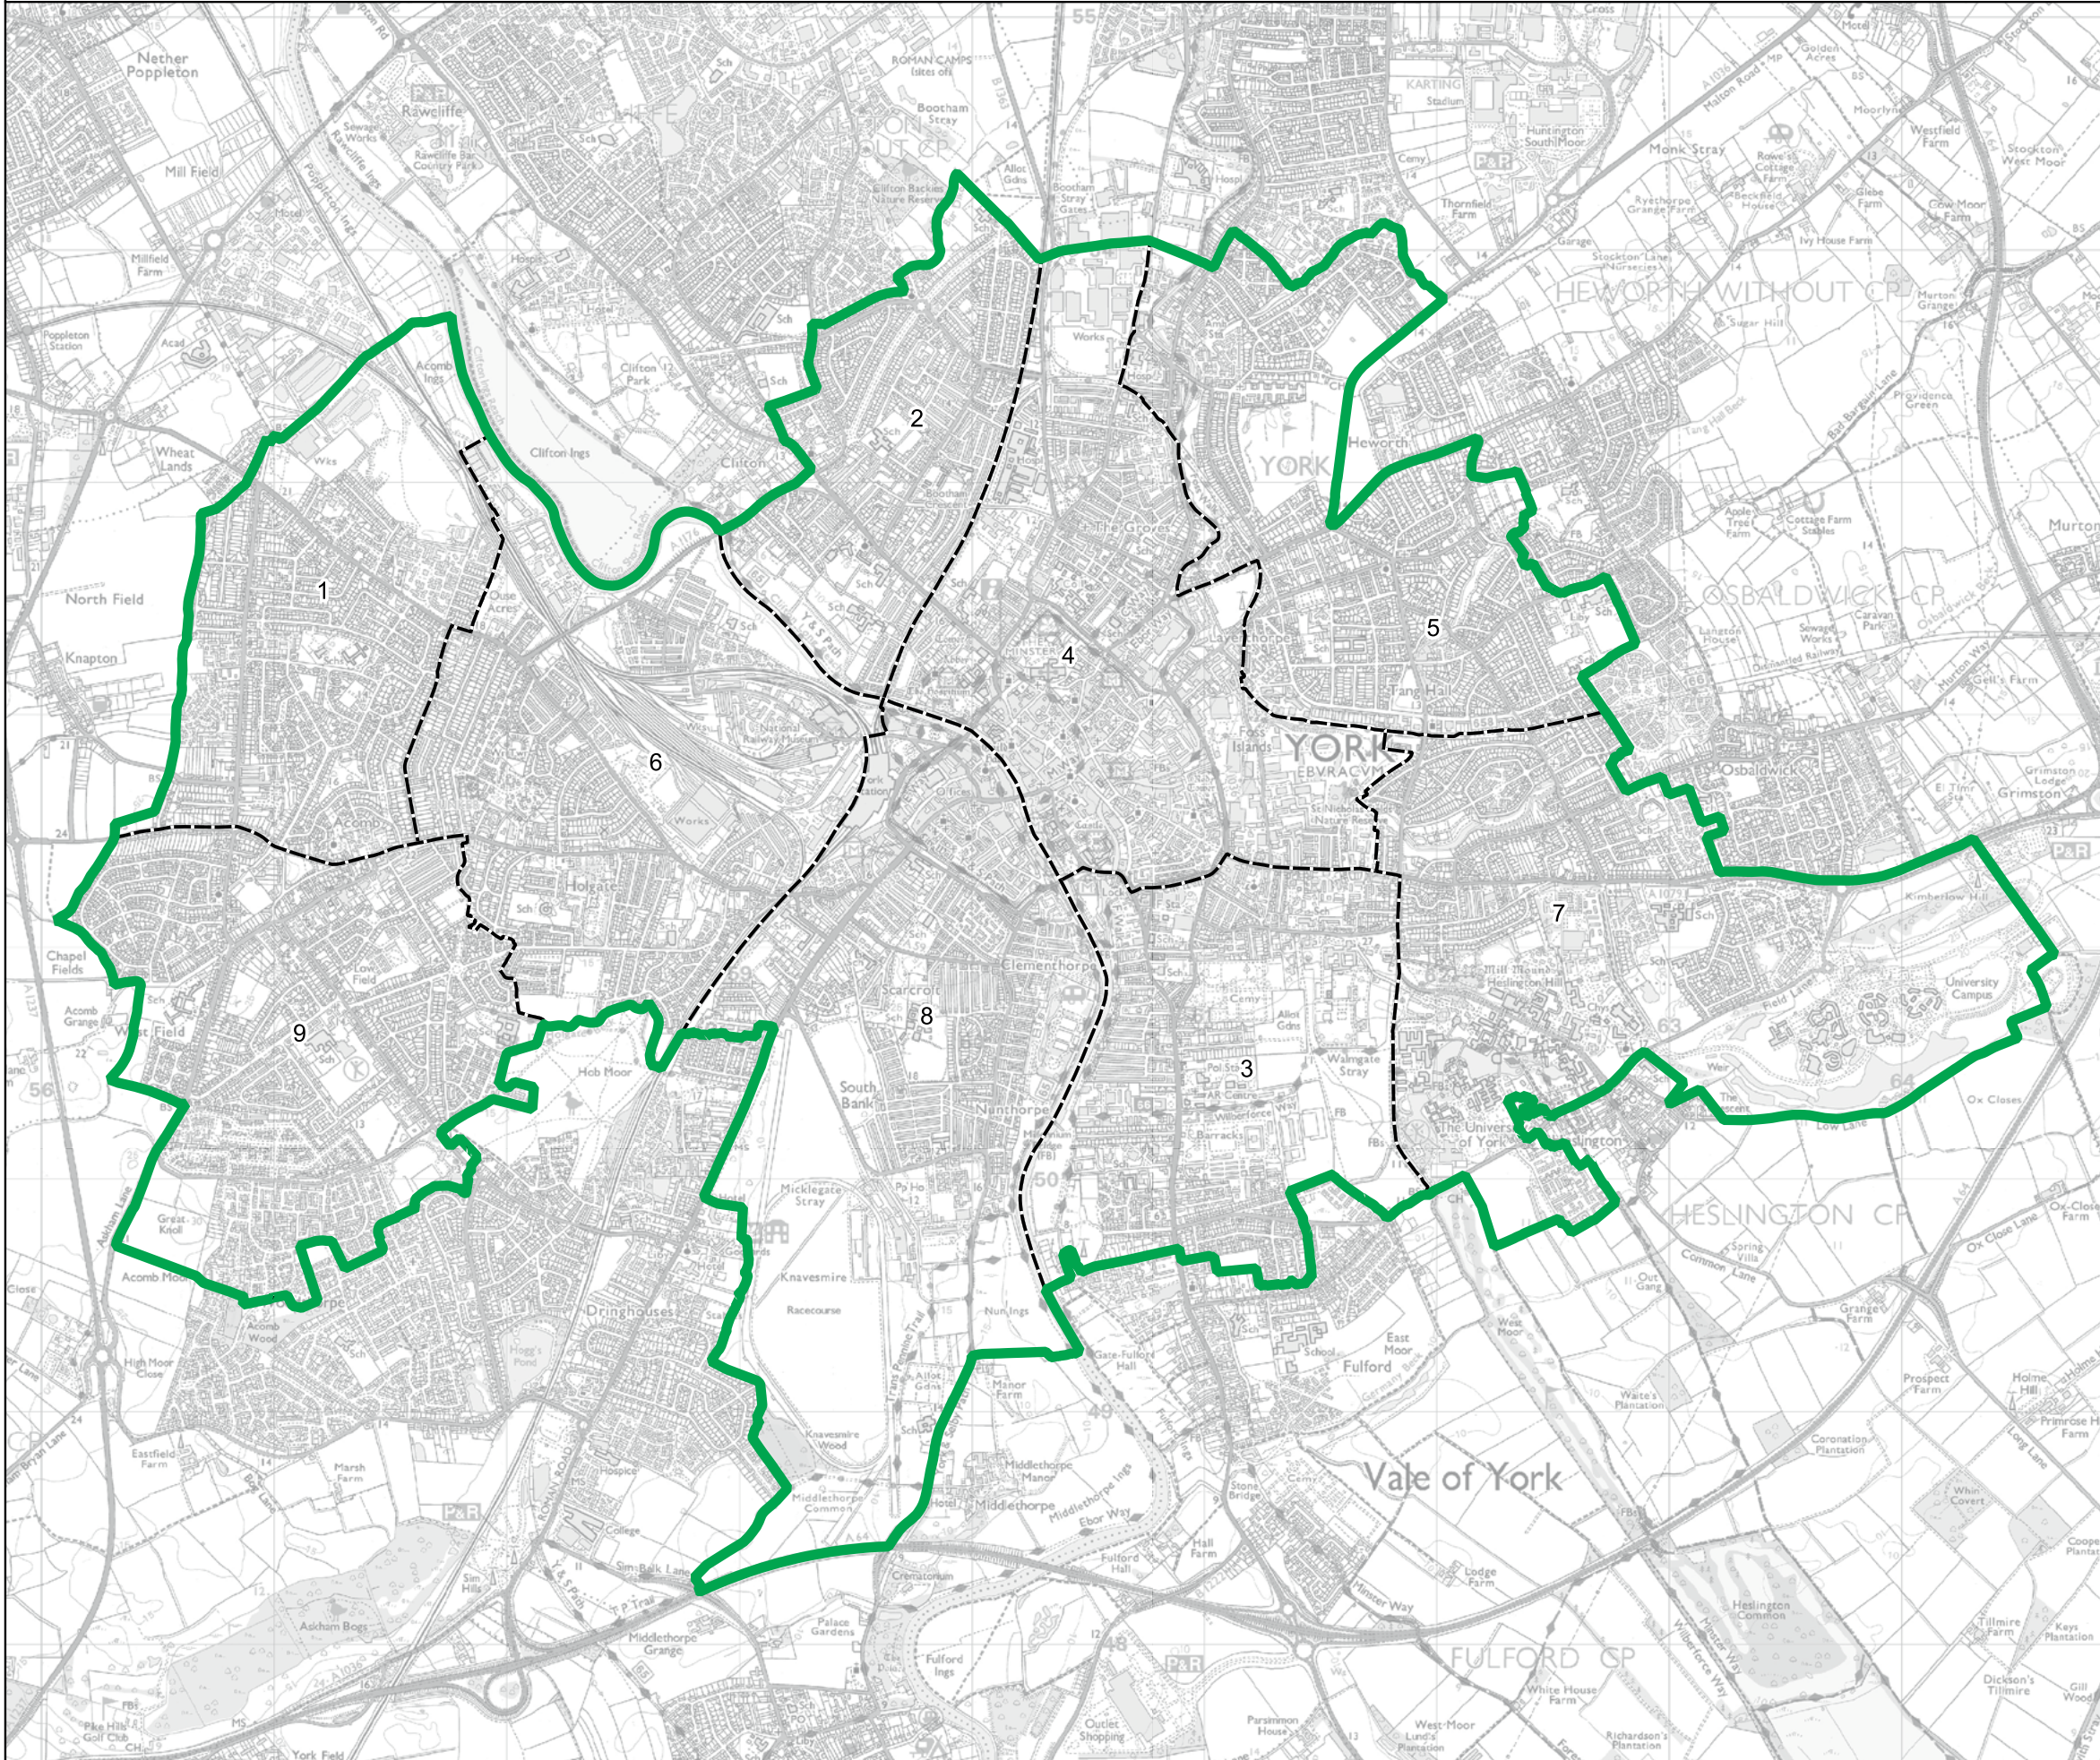

Wards:

- 1 Acomb
- 2 Clifton
- 3 Fishergate
- 4 Guildhall
- 5 Heworth
- 6 Holgate
- 7 Hull Road
- 8 Micklegate
- 9 Westfield

- Constituency
- Local Authorities
- Wards

© Crown copyright and database rights 2023 OS 100018289. You are permitted to use this data solely to enable you to respond to, or interact with, the organisation that provided you with the data. You are not permitted to copy, sub-licence, distribute or sell any of this data to third parties in any form. Third party rights to enforce the terms of this licence shall be reserved to OS.

York Central Borough Constituency