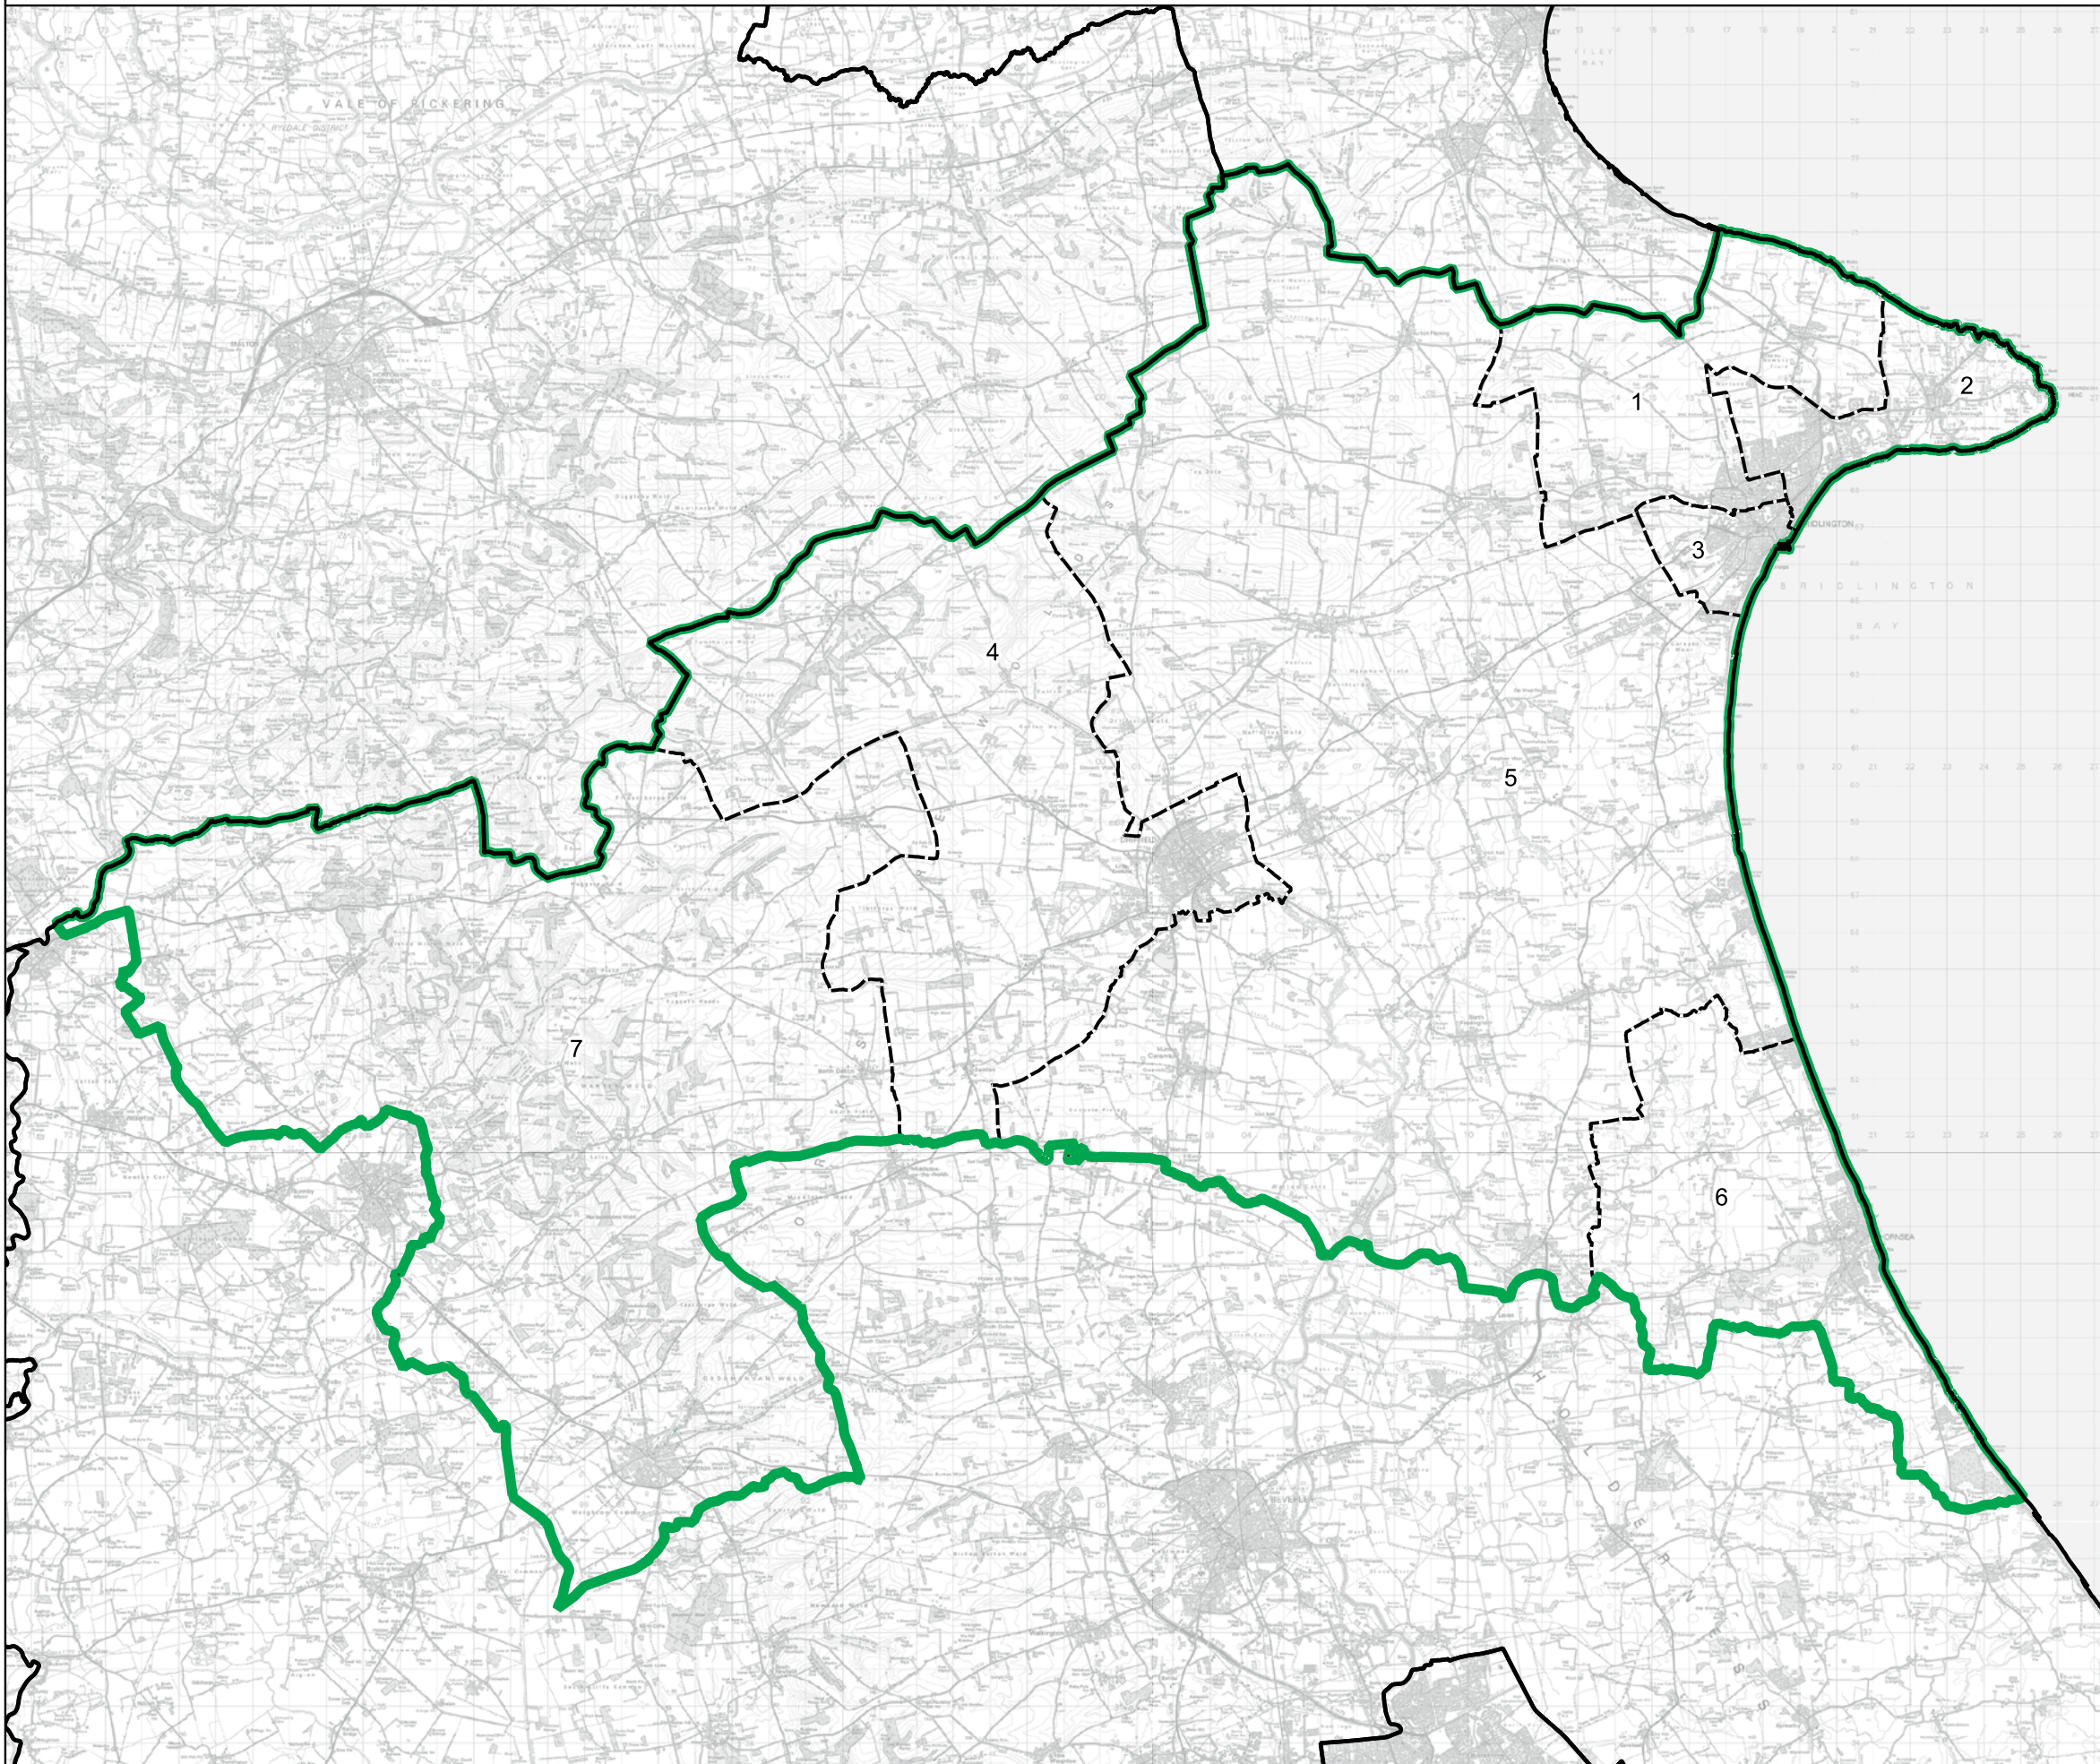

Wards:

- 1 Bridlington Central and Old Town
- 2 Bridlington North
- 3 Bridlington South
- 4 Driffield and Rural
- 5 East Wolds and Coastal
- 6 North Holderness
- 7 Wolds Weighton (Part)

- Constituency
- Local Authorities
- Wards

0 2 4 km

© Crown copyright and database rights 2023 OS 100018289. You are permitted to use this data solely to enable you to respond to, or interact with, the organisation that provided you with the data. You are not permitted to copy, sub-licence, distribute or sell any of this data to third parties in any form. Third party rights to enforce the terms of this licence shall be reserved to OS.