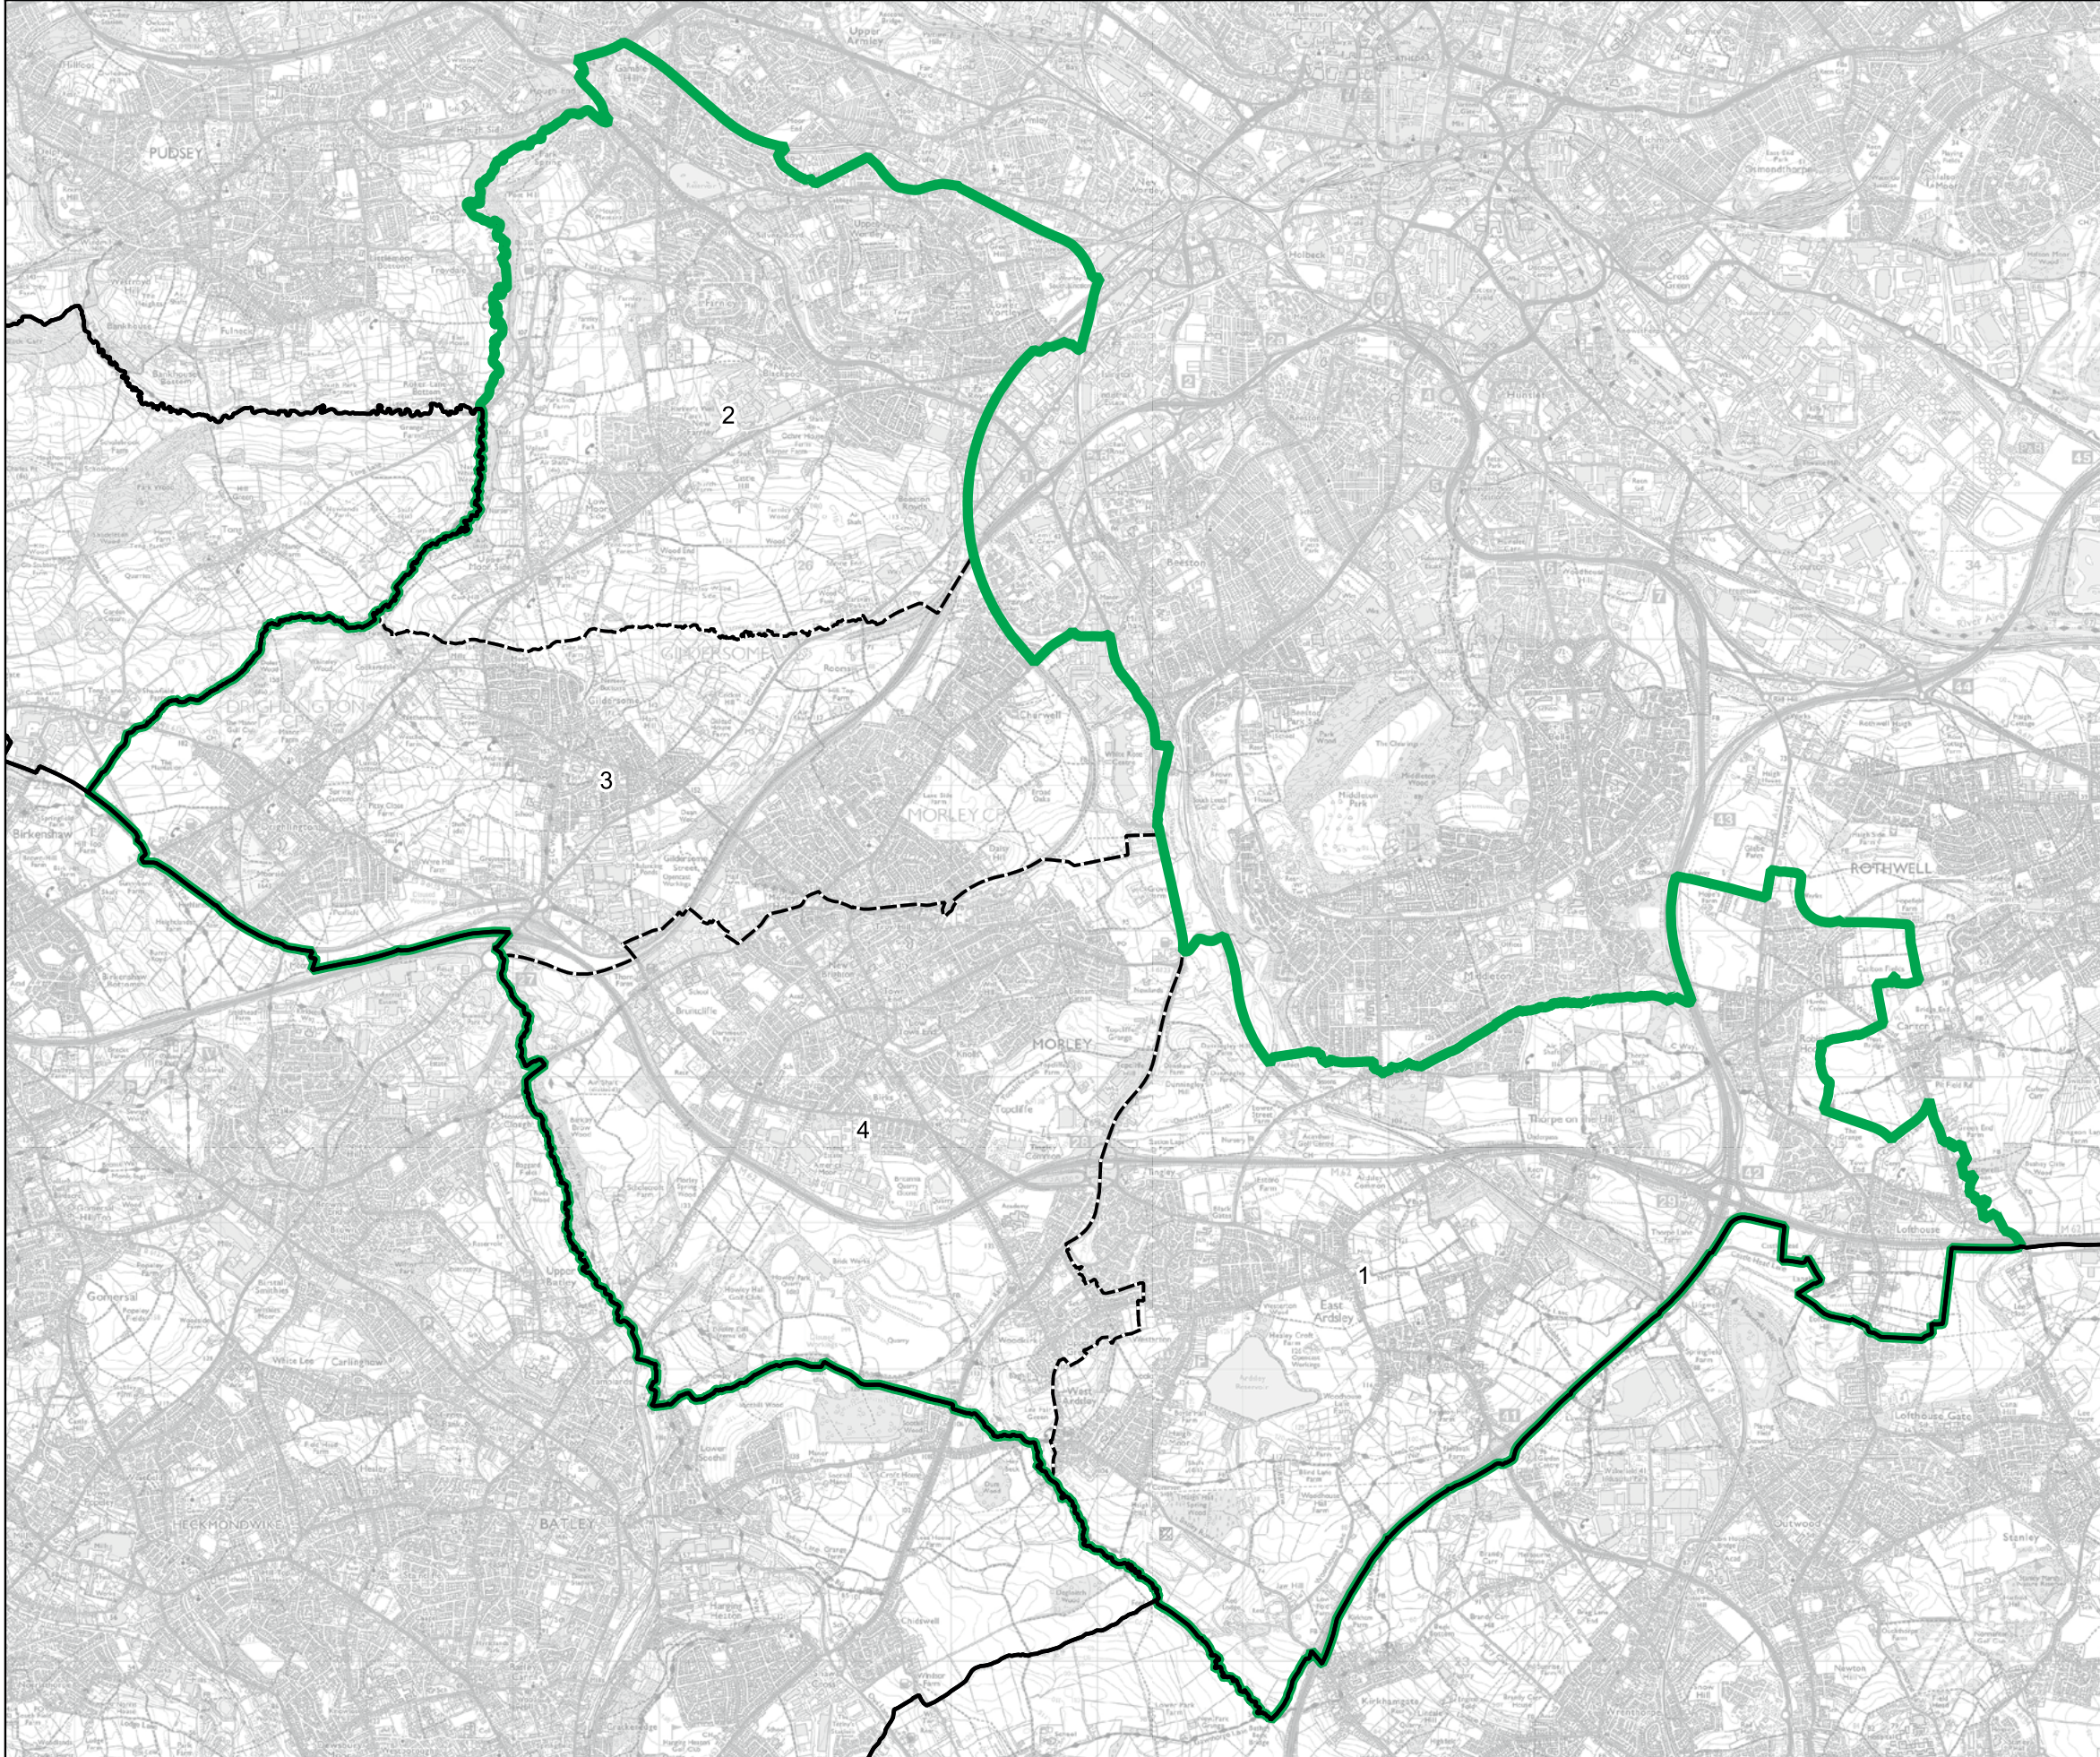

Wards:

- 1 Ardsley & Robin Hood
- 2 Farnley & Wortley
- 3 Morley North
- 4 Morley South

- Constituency
- Local Authorities
- Wards

0 0.6 1.2 km

© Crown copyright and database rights 2023 OS 100018289. You are permitted to use this data solely to enable you to respond to, or interact with, the organisation that provided you with the data. You are not permitted to copy, sub-licence, distribute or sell any of this data to third parties in any form. Third party rights to enforce the terms of this licence shall be reserved to OS.