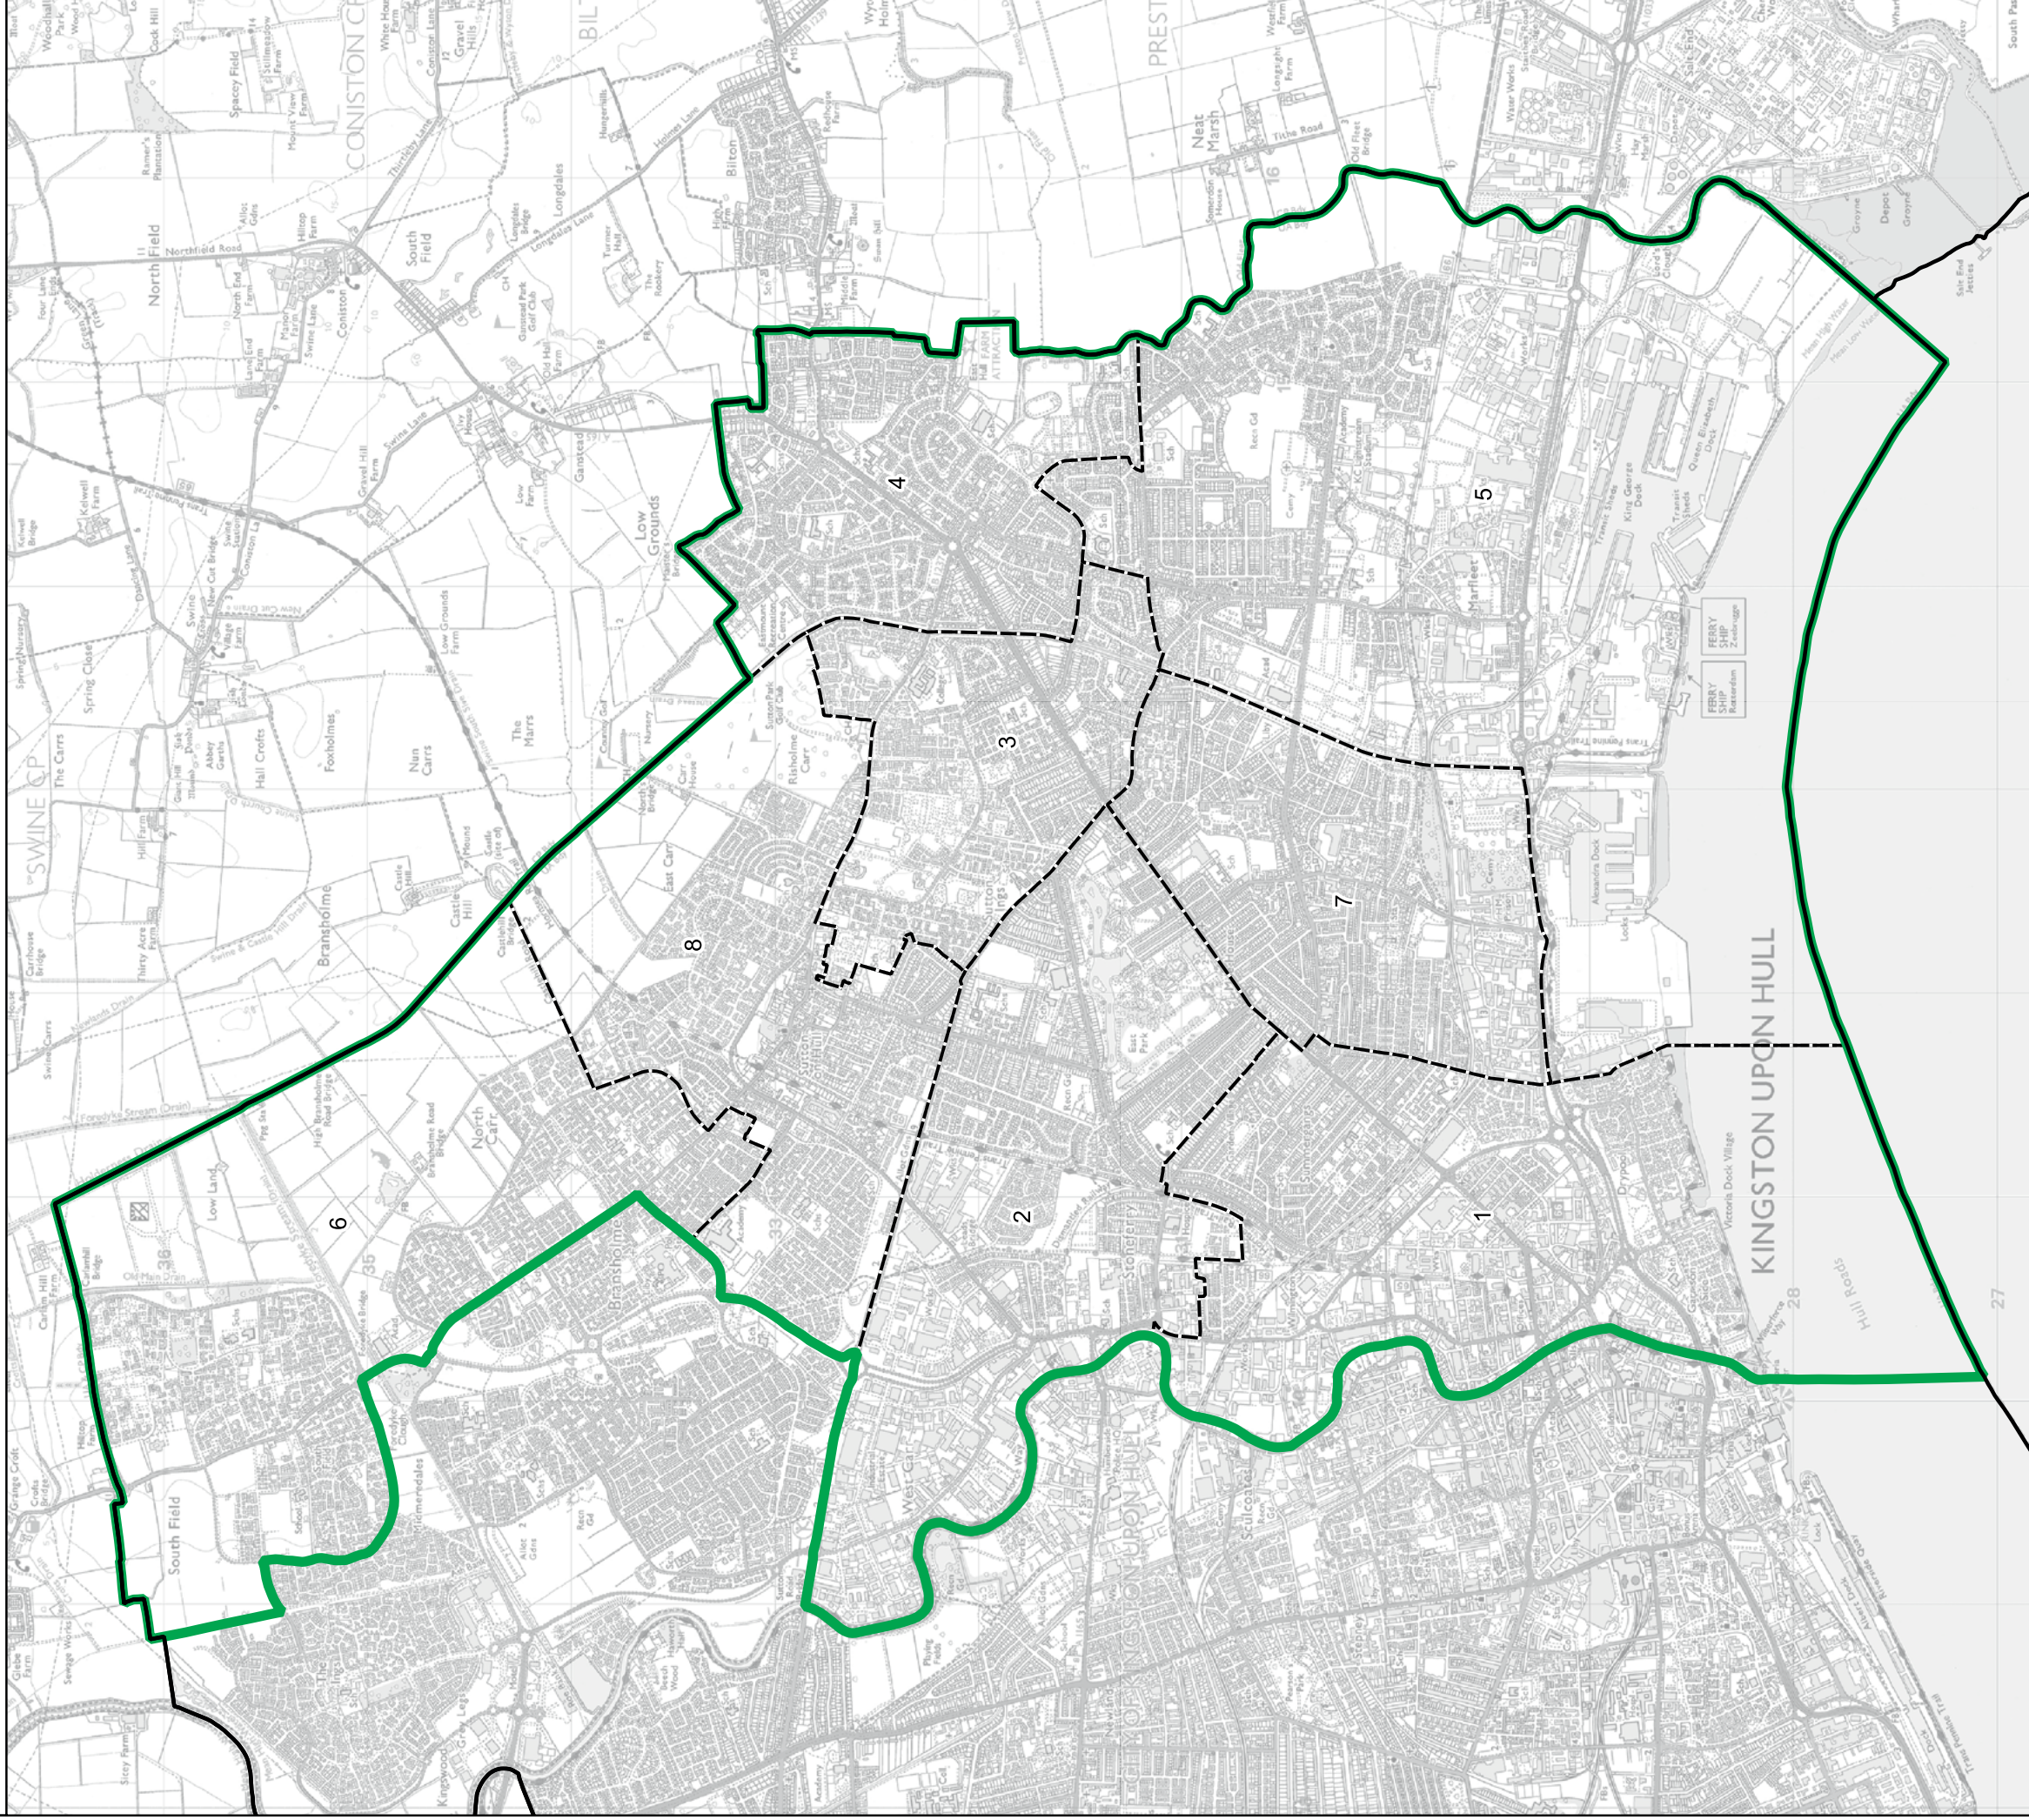

Wards:

- 1 Drypool
- 2 Holderness
- 3 Ings
- 4 Longhill & Bilton Grange
- 5 Marfleet
- 6 North Carr
- 7 Southcoates
- 8 Sutton

- Constituency
- Local Authorities
- Wards

© Crown copyright and database rights 2023 OS 100018289. You are permitted to use this data solely to enable you to respond to, or interact with, the organisation that provided you with the data. You are not permitted to copy, sub-licence, distribute or sell any of this data to third parties in any form. Third party rights to enforce the terms of this licence shall be reserved to OS.