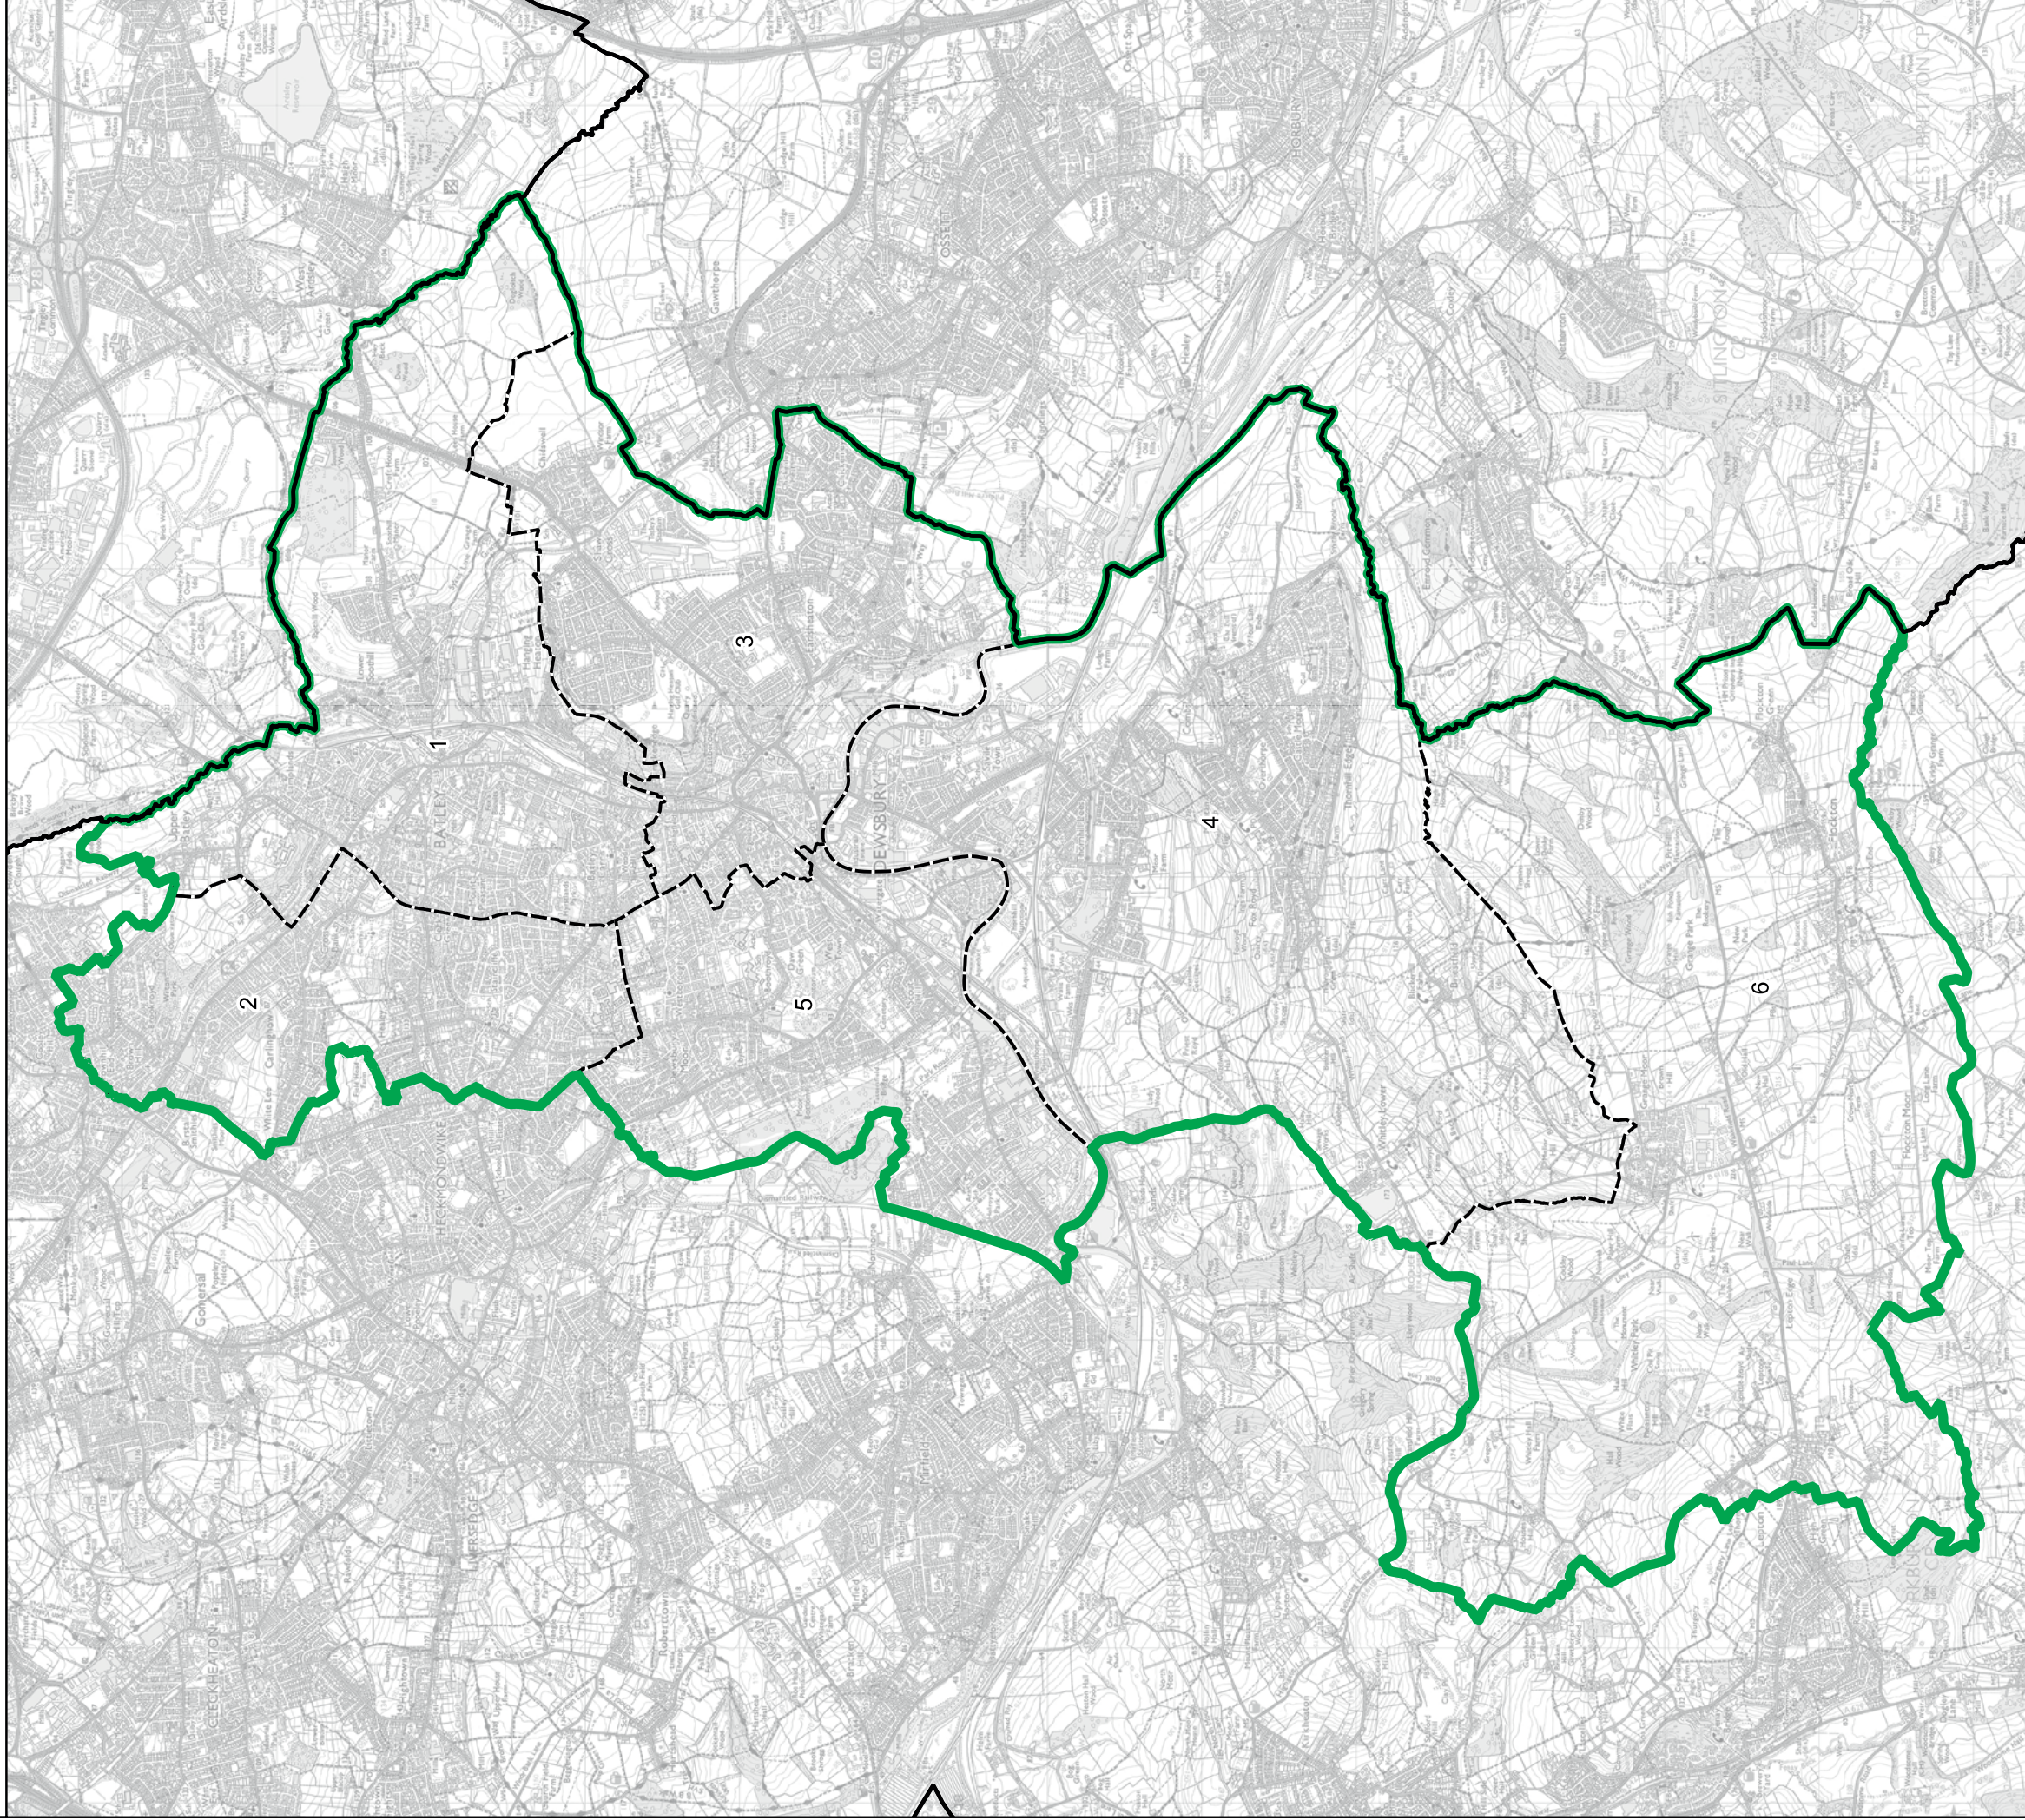

1. Wards:
2. 1 Batley East
   - 2 Batley West
   - 3 Dewsbury East
   - 4 Dewsbury South
   - 5 Dewsbury West
   - 6 Kirkburton (Part)

- Constituency
- Local Authorities
- Wards

© Crown copyright and database rights 2023 OS 100018269. You are permitted to use this data solely to enable you to respond to, or interact with, the organisation that provided you with the data. You are not permitted to copy, sub-licence, distribute or sell any of this data to third parties in any form. Third party rights to enforce the terms of this licence shall be reserved to OS.