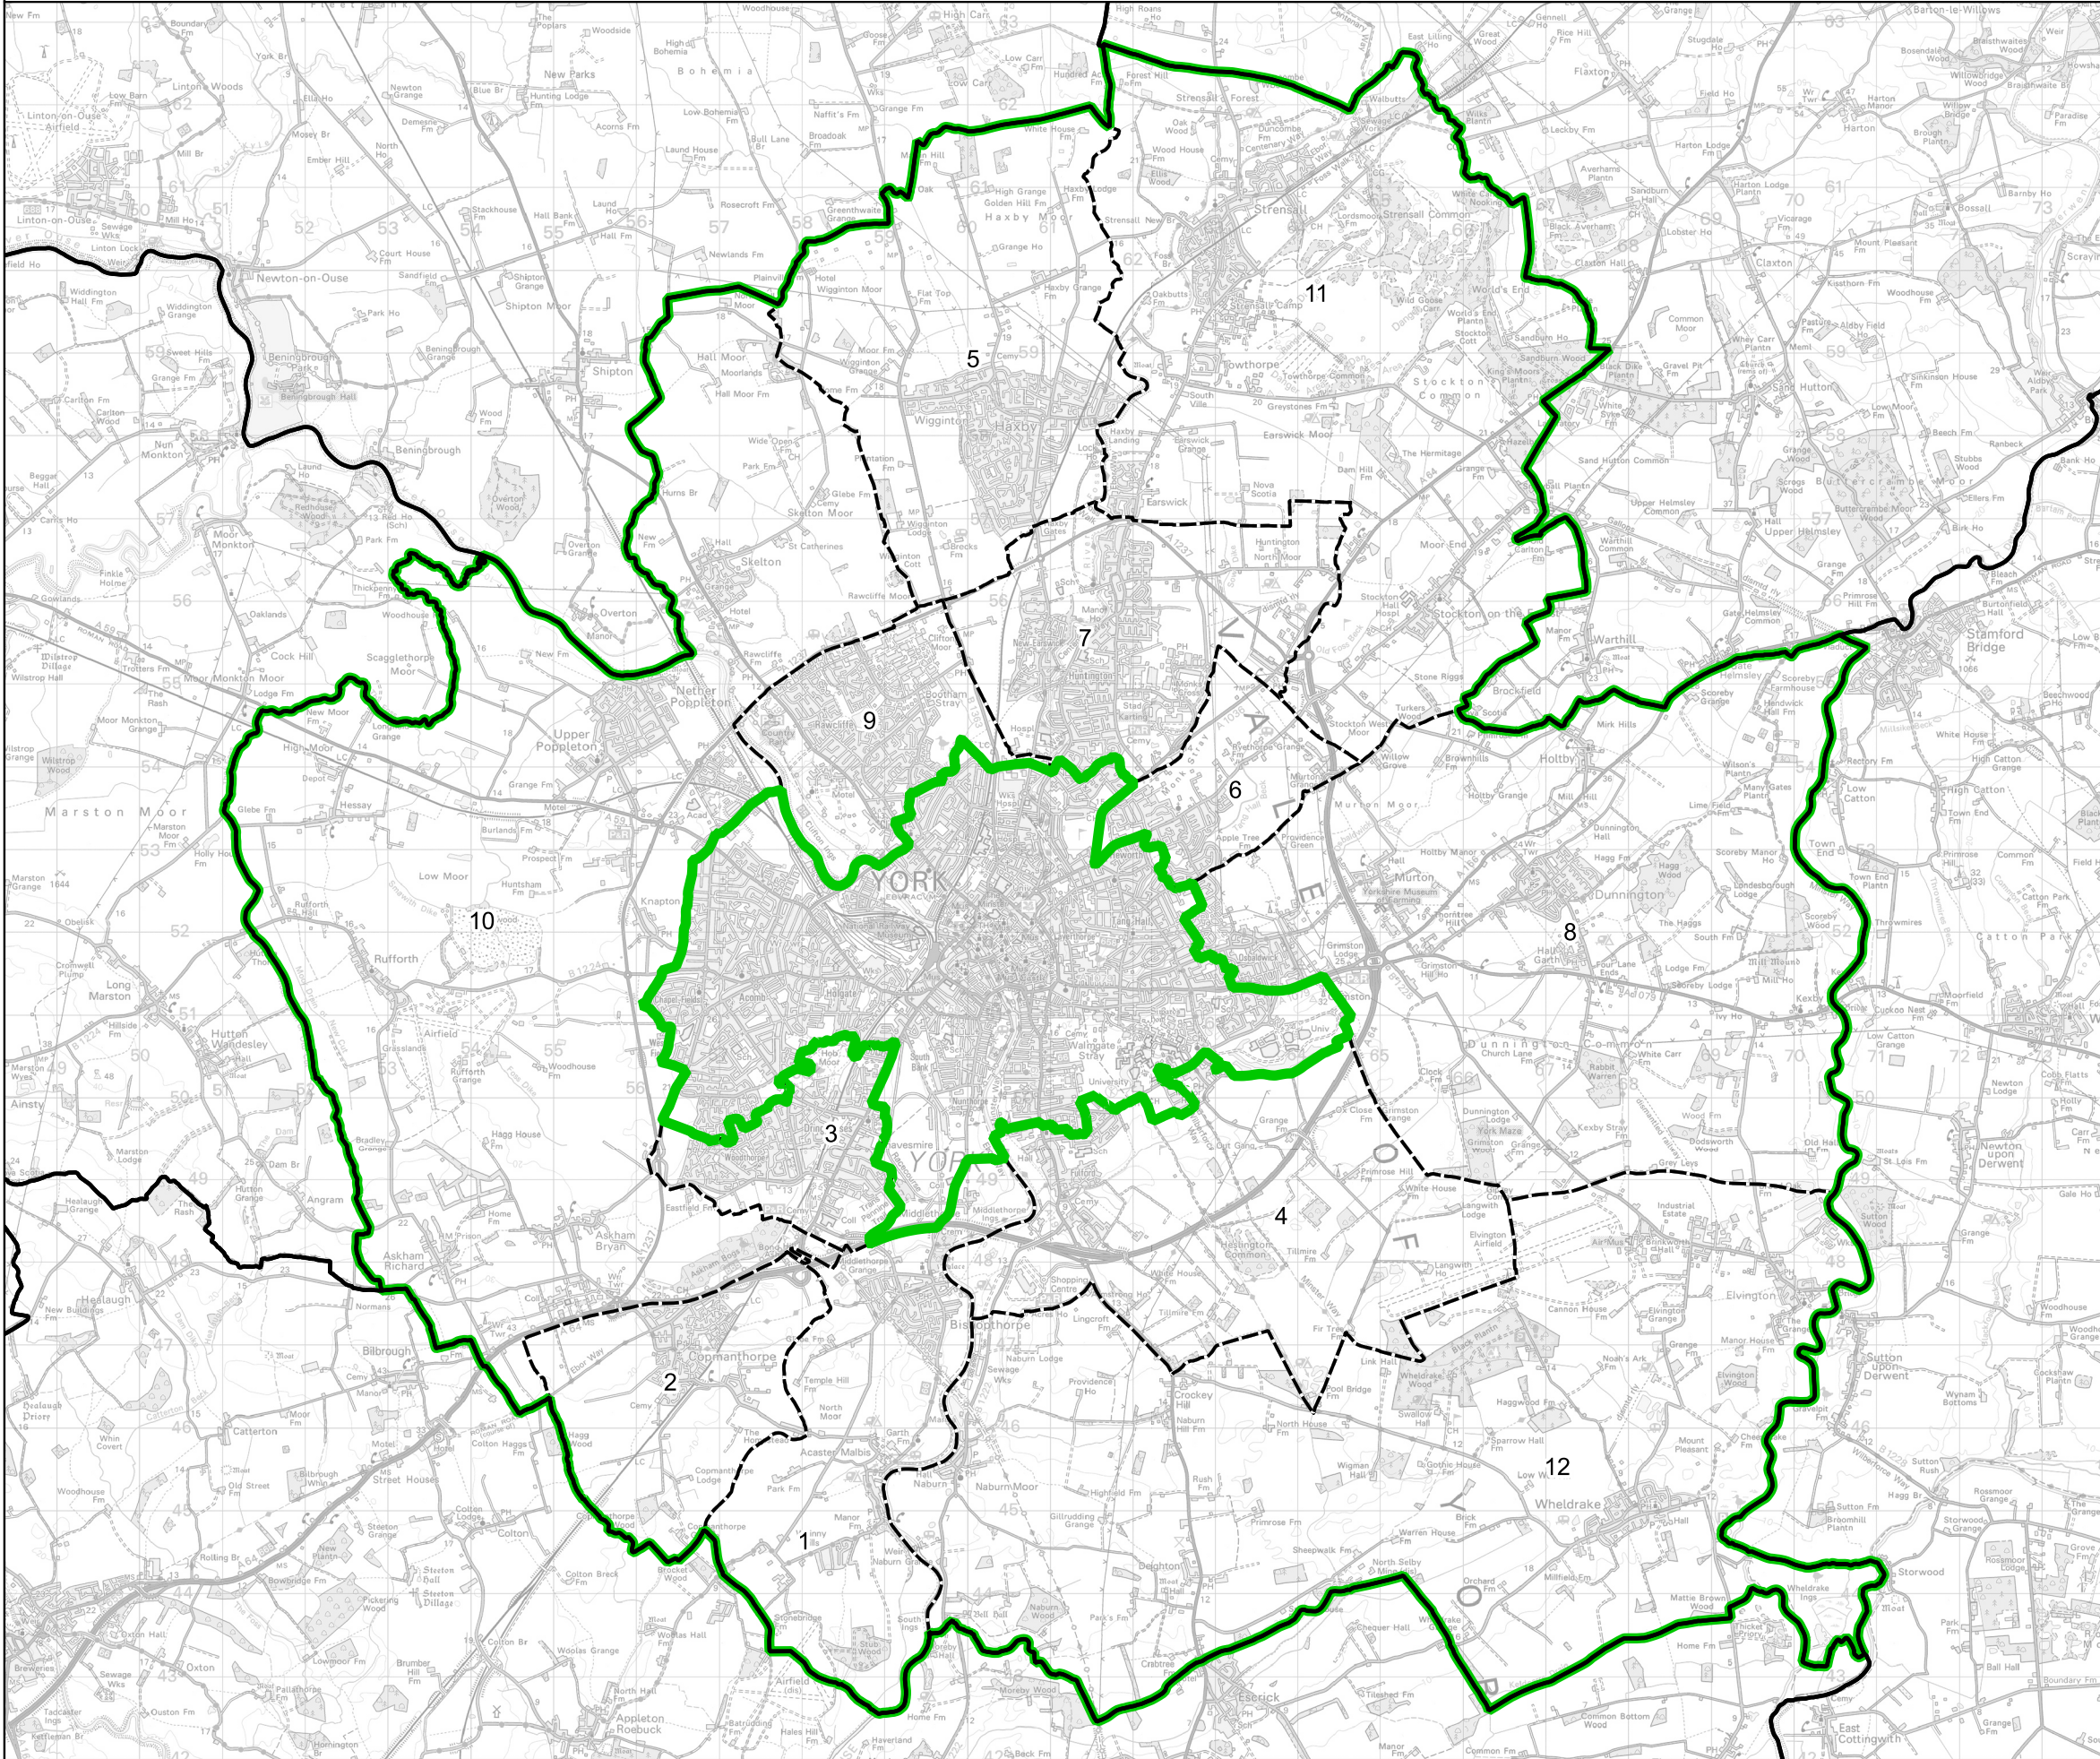

Boundary Commission for England - Final Recommendations for the Yorkshire and the Humber Region

York Outer County Constituency - Electorate 72,720

Wards:

- 1 Bishopthorpe
- 2 Copmanthorpe
- 3 Dringhouses & Woodthorpe
- 4 Fulford & Heslington
- 5 Haxby & Wigginton
- 6 Heworth Without
- 7 Huntington & New Earswick
- 8 Osbaldwick & Derwent
- 9 Rawcliffe & Clifton Without
- 10 Rural West York
- 11 Strensall
- 12 Wheldrake

York Outer County Constituency