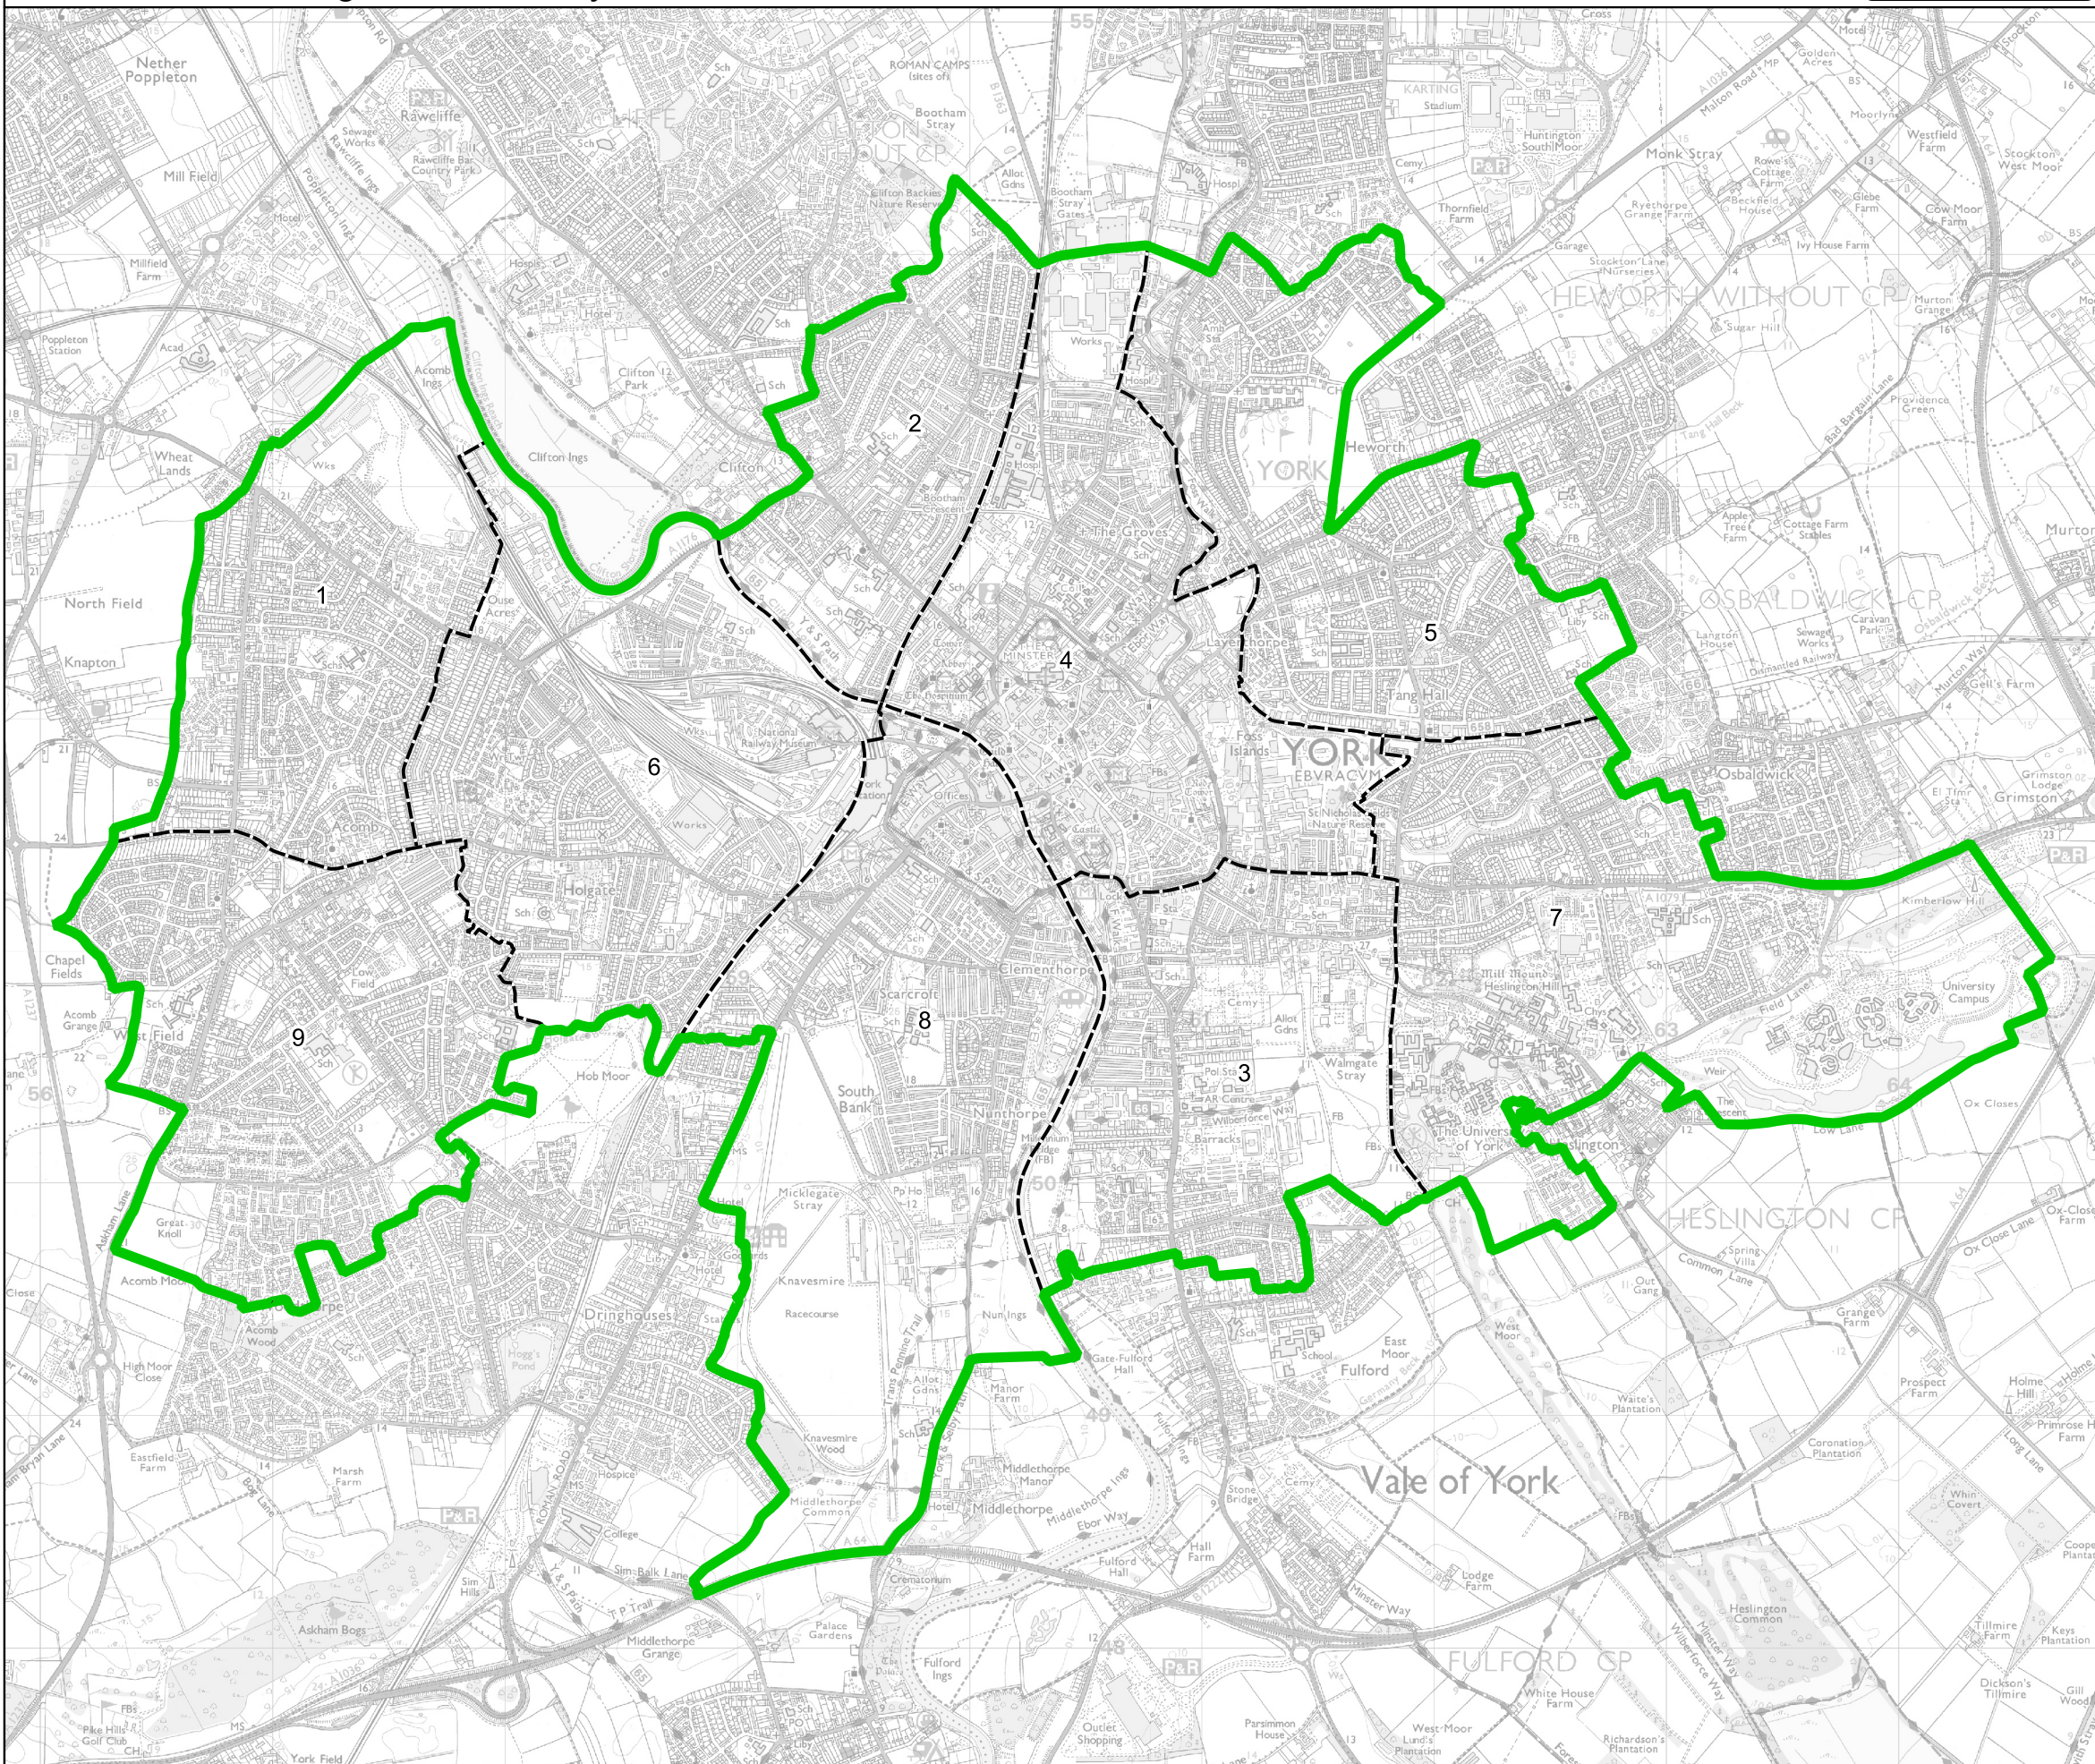

Boundary Commission for England - Final Recommendations for the Yorkshire and the Humber Region

York Central Borough Constituency - Electorate 74,854

Wards:

- 1 Acomb
- 2 Clifton
- 3 Fishergate
- 4 Guildhall
- 5 Heworth
- 6 Holgate
- 7 Hull Road
- 8 Micklegate
- 9 Westfield

- Constituency
- Local Authorities
- Wards

0 0.4 0.8 km

© Crown copyright and database rights 2023 OS 100018289. You are permitted to use this data solely to enable you to respond to, or interact with, the organisation that provided you with the data. You are not permitted to copy, sub-licence, distribute or sell any of this data to third parties in any form. Third party rights to enforce the terms of this licence shall be reserved to OS.

York Central Borough Constituency