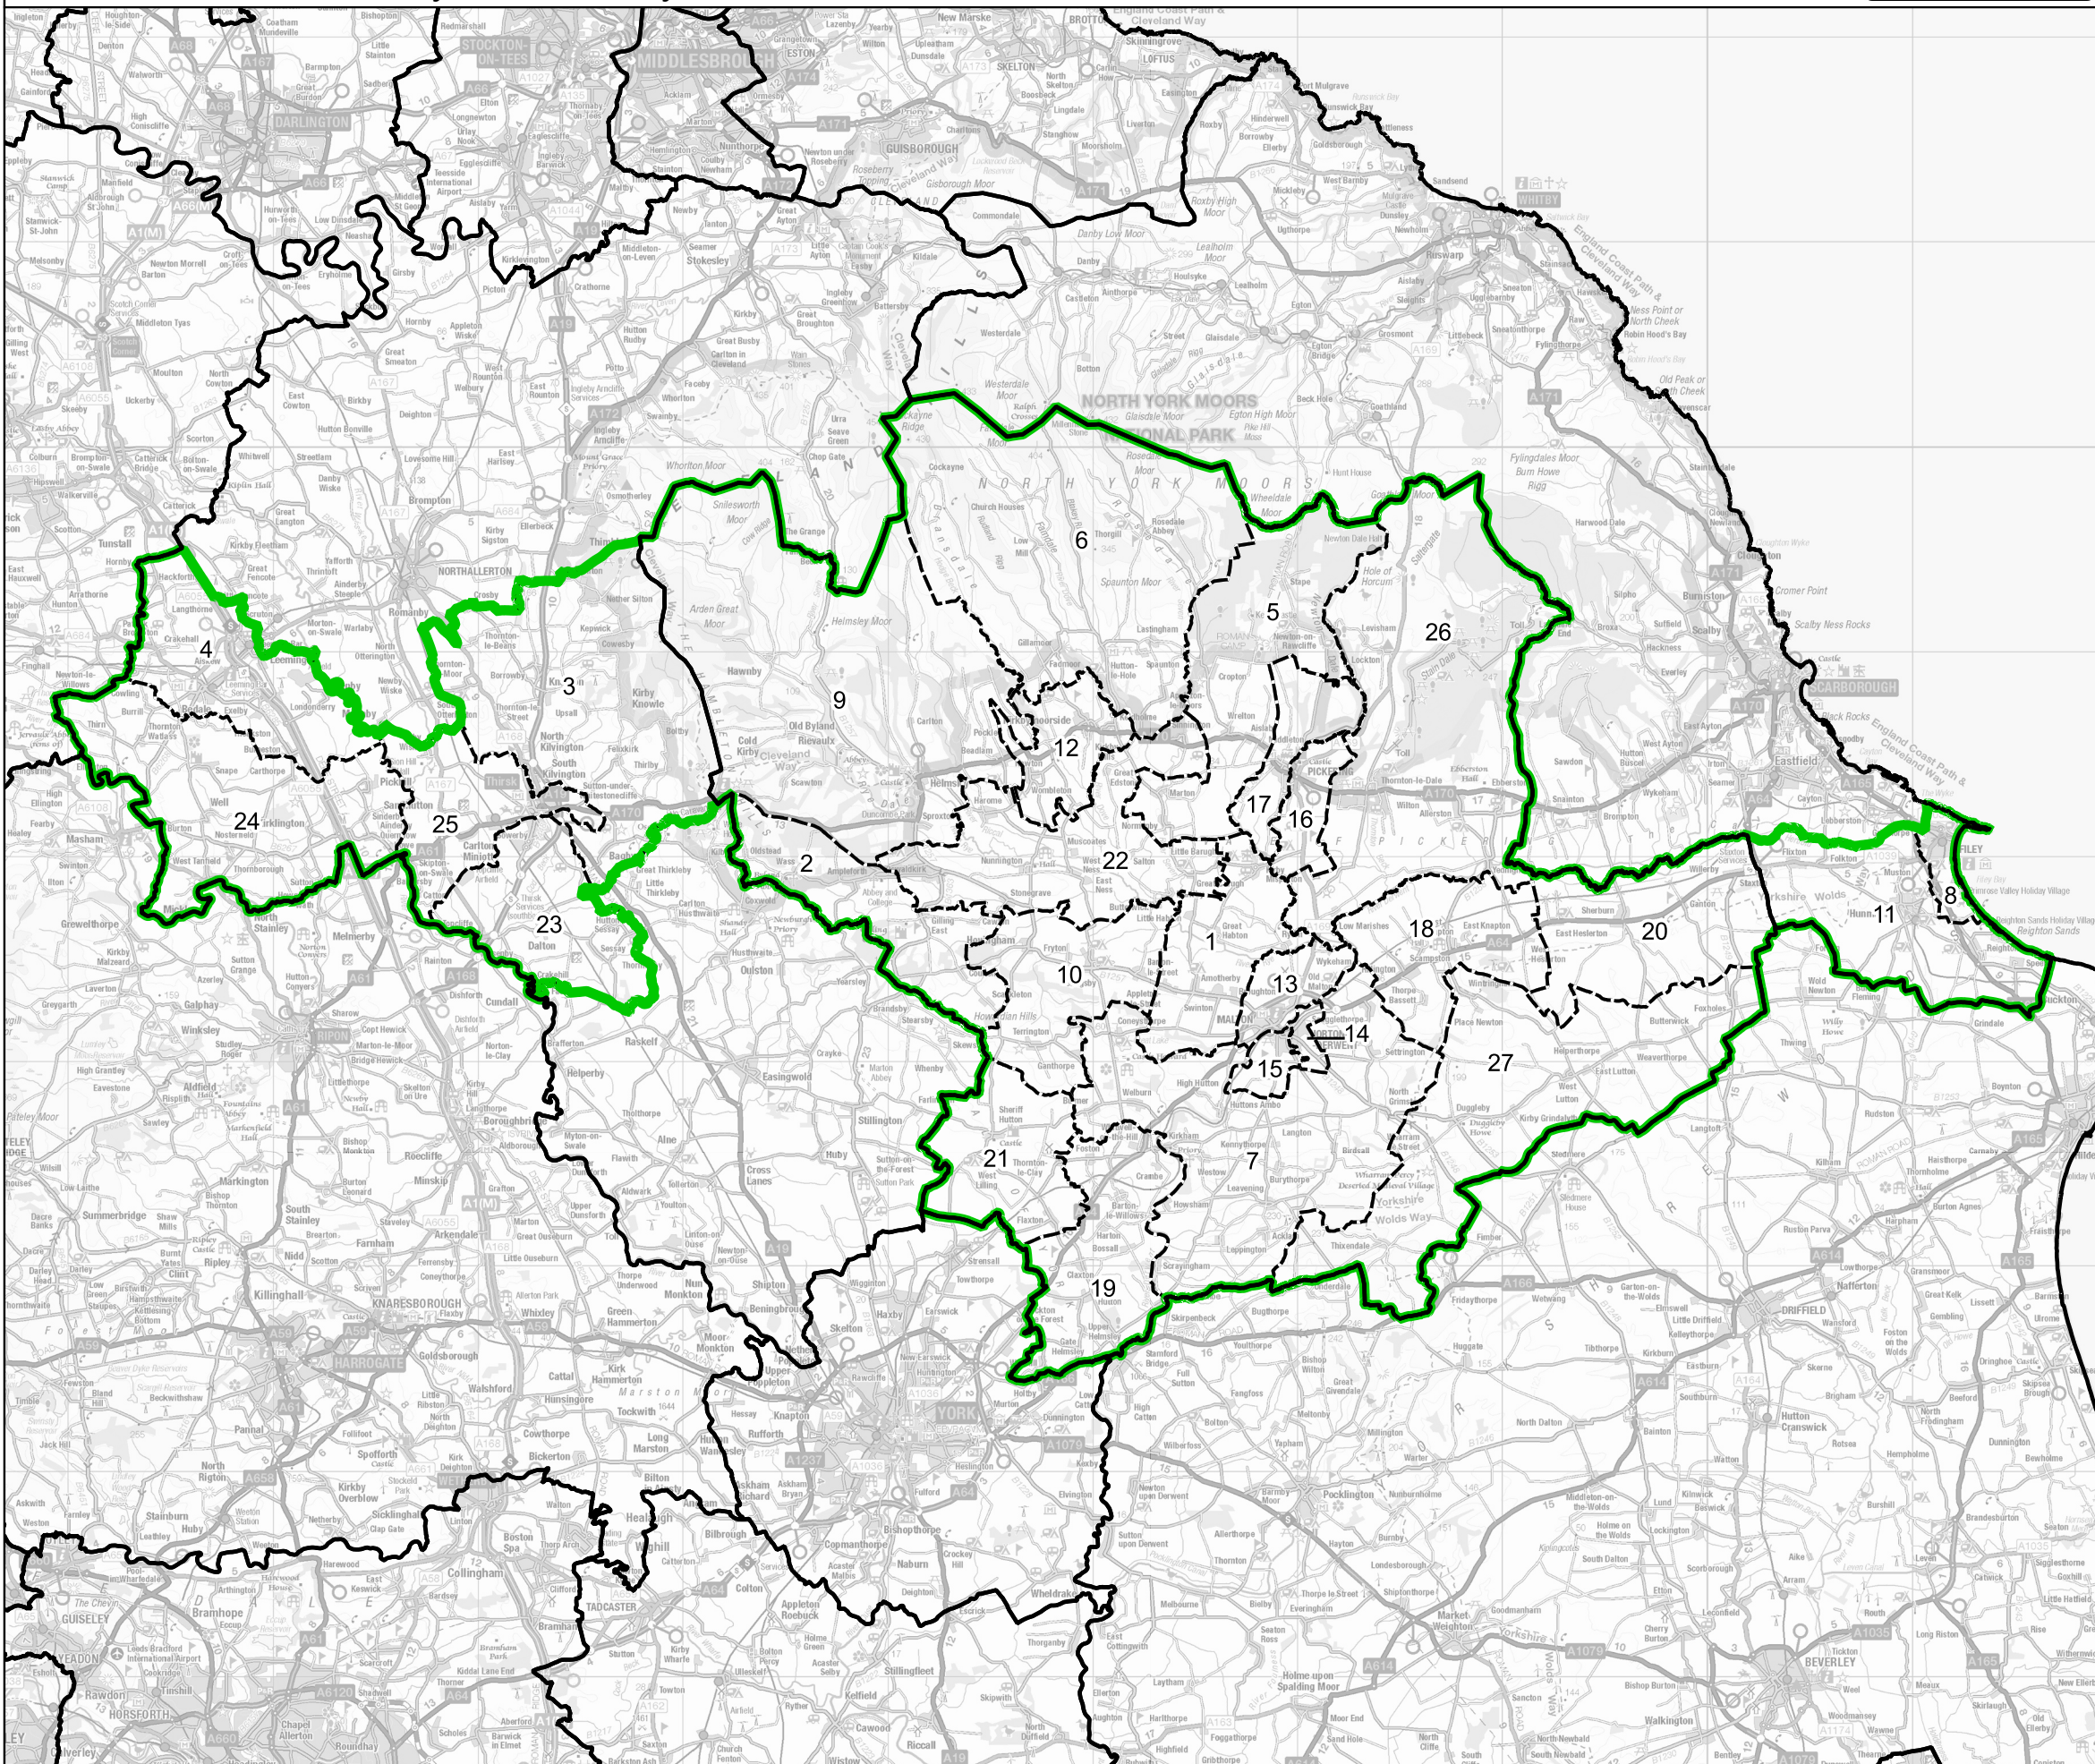

Boundary Commission for England - Final Recommendations for the Yorkshire and the Humber Region

Thirsk and Malton County Constituency - Electorate 76,623

Wards:

- 1 Amotherby
- 2 Ampleforth
- 3 Bagby & Thorntons
- 4 Bedale
- 5 Cropton
- 6 Dales
- 7 Derwent
- 8 Filey
- 9 Helmsley
- 10 Hovingham
- 11 Hunmanby
- 12 Kirkbymoorside
- 13 Malton
- 14 Norton East
- 15 Norton West
- 16 Pickering East
- 17 Pickering West
- 18 Rillington
- 19 Ryedale South West
- 20 Sherburn
- 21 Sheriff Hutton
- 22 Sinnington
- 23 Sowerby & Topcliffe
- 24 Tanfield
- 25 Thirsk
- 26 Thornton Dale
- 27 Wolds

- Constituency
- Local Authorities
- Wards

0 4 8 km

© Crown copyright and database rights 2023 OS 100018289. You are permitted to use this data solely to enable you to respond to, or interact with, the organisation that provided you with the data. You are not permitted to copy, sub-licence, distribute or sell any of this data to third parties in any form. Third party rights to enforce the terms of this licence shall be reserved to OS.

Thirsk and Malton County Constituency