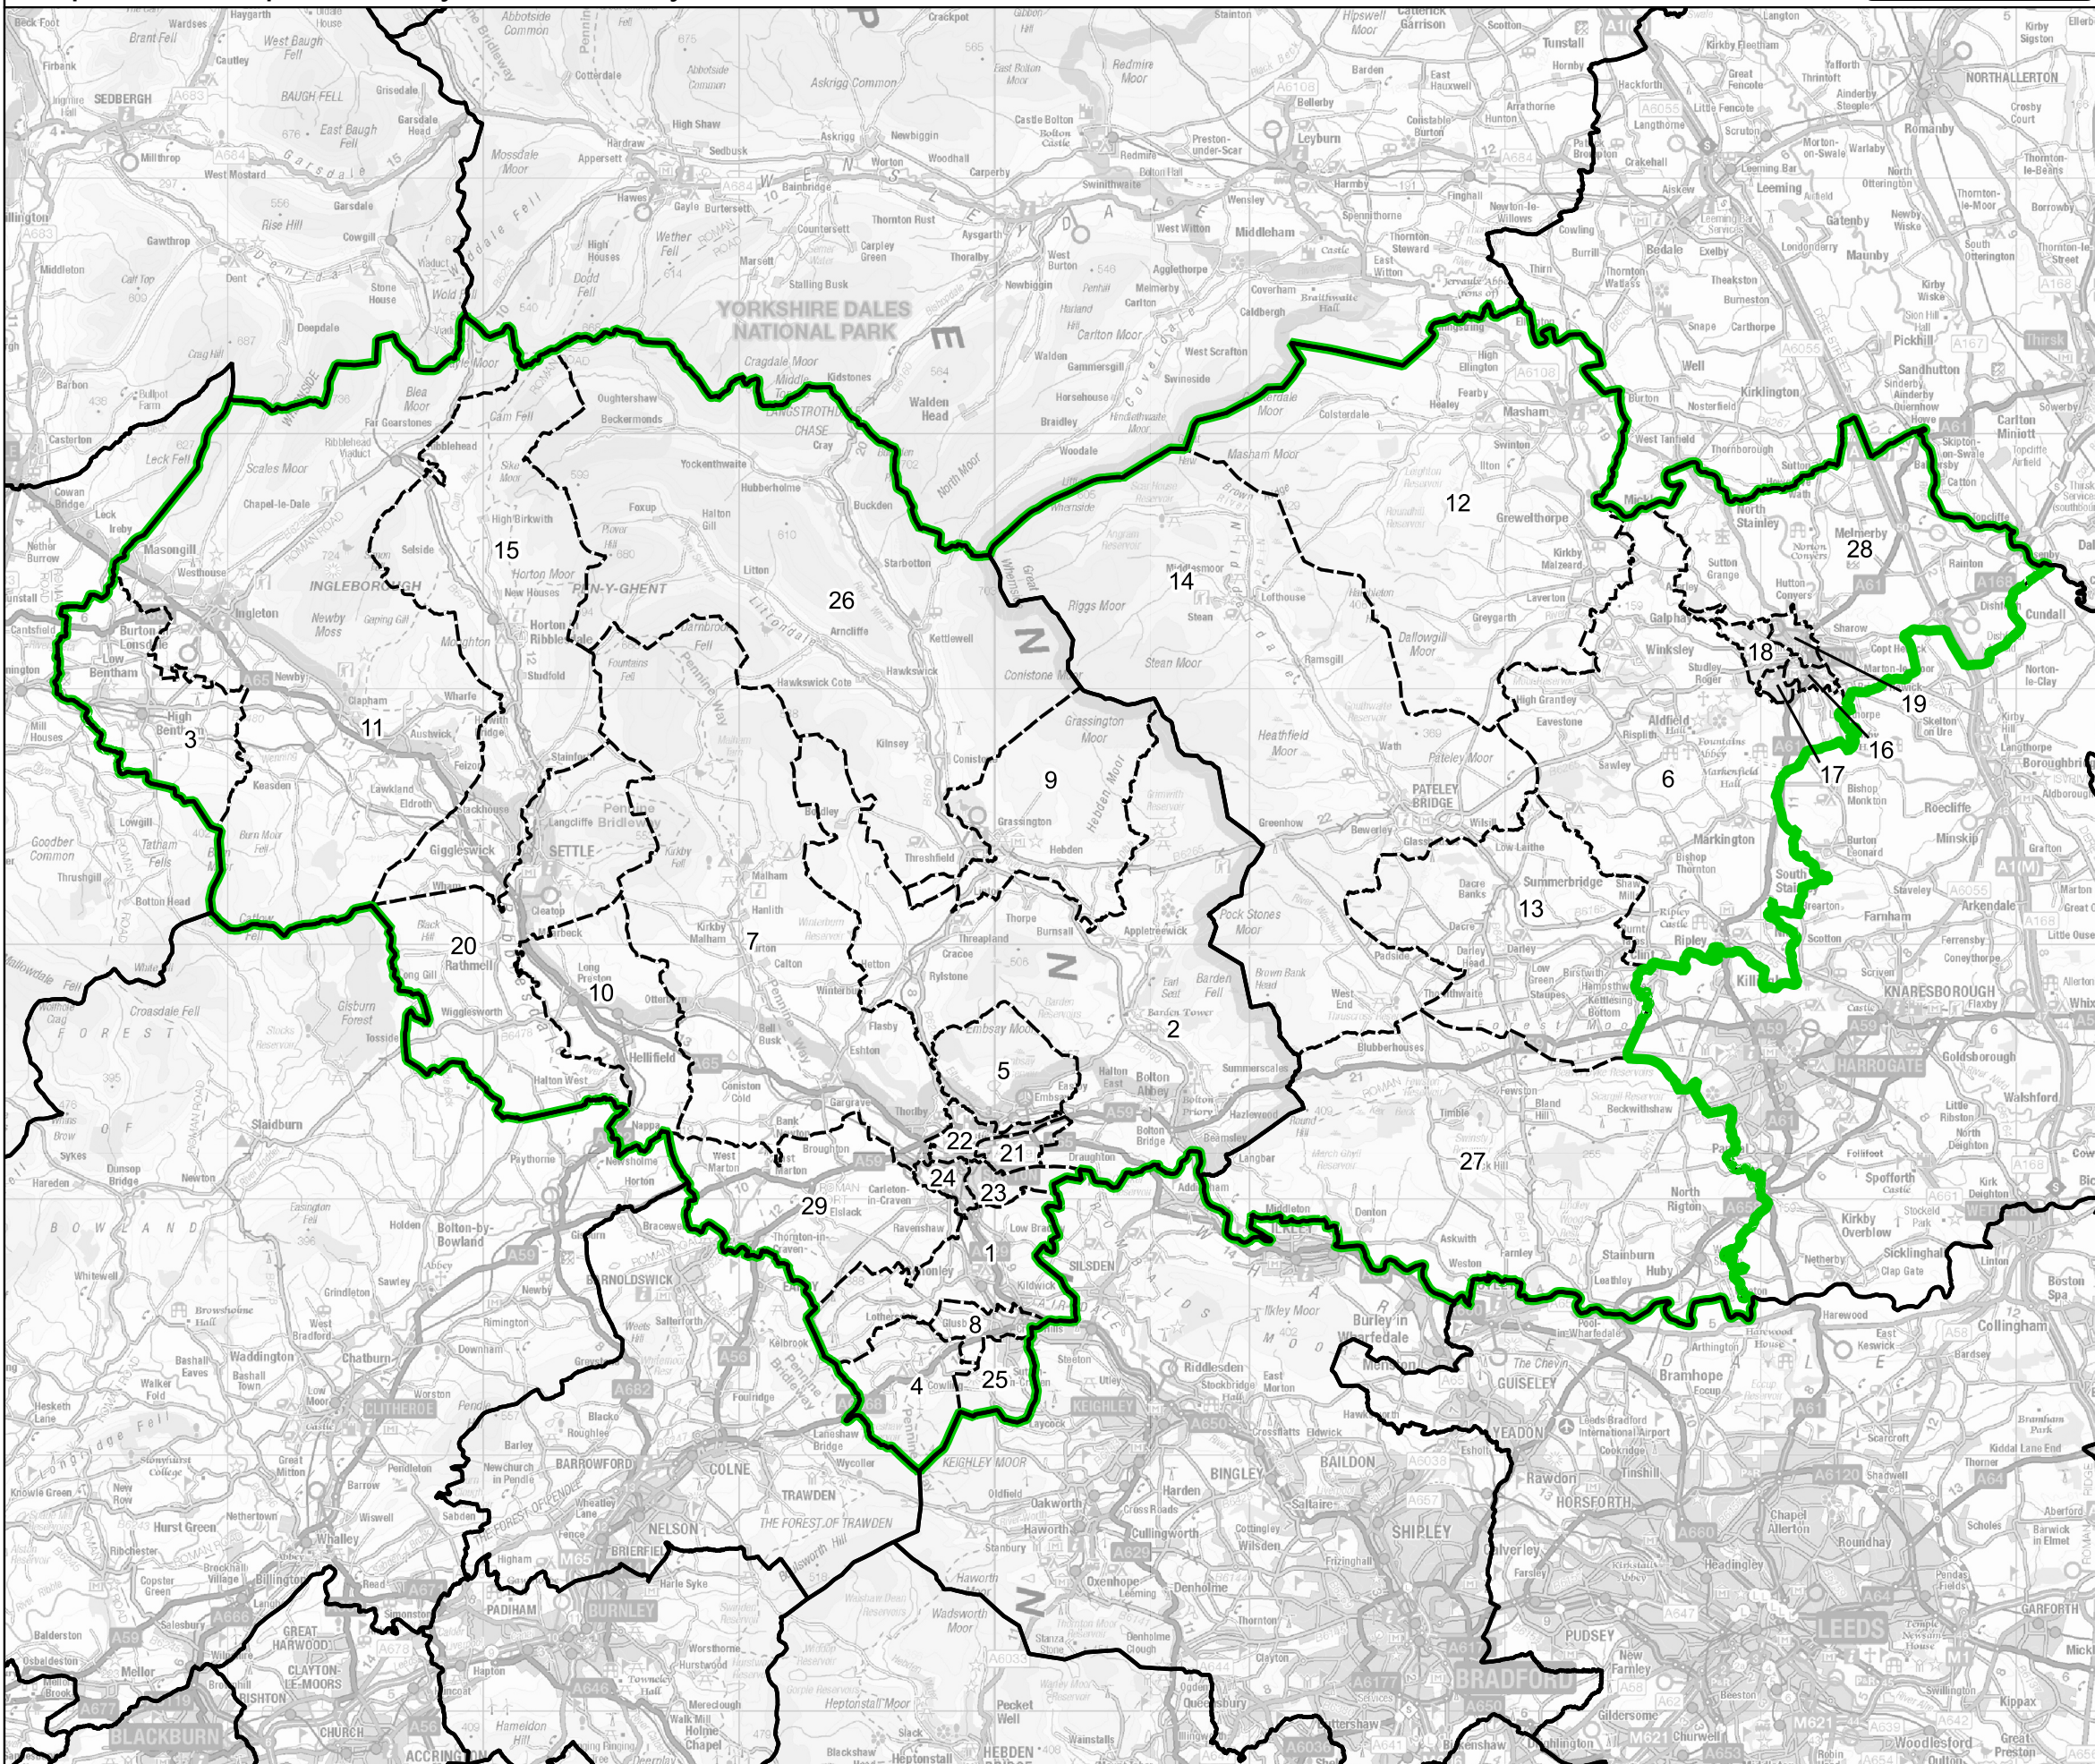

# Boundary Commission for England - Final Recommendations for the Yorkshire and the Humber Region

## Skipton and Ripon County Constituency - Electorate 76,758

- Wards:
- 1 Aire Valley with Lothersdale
  - 2 Barden Fell
  - 3 Bentham
  - 4 Cowling
  - 5 Embsay-with-Eastby
  - 6 Fountains & Ripley
  - 7 Gargrave and Malhamdale
  - 8 Glusburn
  - 9 Grassington
  - 10 Hellfield and Long Preston
  - 11 Ingleton and Clapham
  - 12 Masham & Kirkby Malzeard
  - 13 Nidd Valley
  - 14 Pateley Bridge & Nidderdale Moors
  - 15 Penyghent
  - 16 Ripon Minster
  - 17 Ripon Moorside
  - 18 Ripon Spa
  - 19 Ripon Ure Bank
  - 20 Settle and Ribblesbanks
  - 21 Skipton East
  - 22 Skipton North
  - 23 Skipton South
  - 24 Skipton West
  - 25 Sutton-in-Craven
  - 26 Upper Wharfedale
  - 27 Washburn
  - 28 Wathvale
  - 29 West Craven

Skipton and Ripon County Constituency