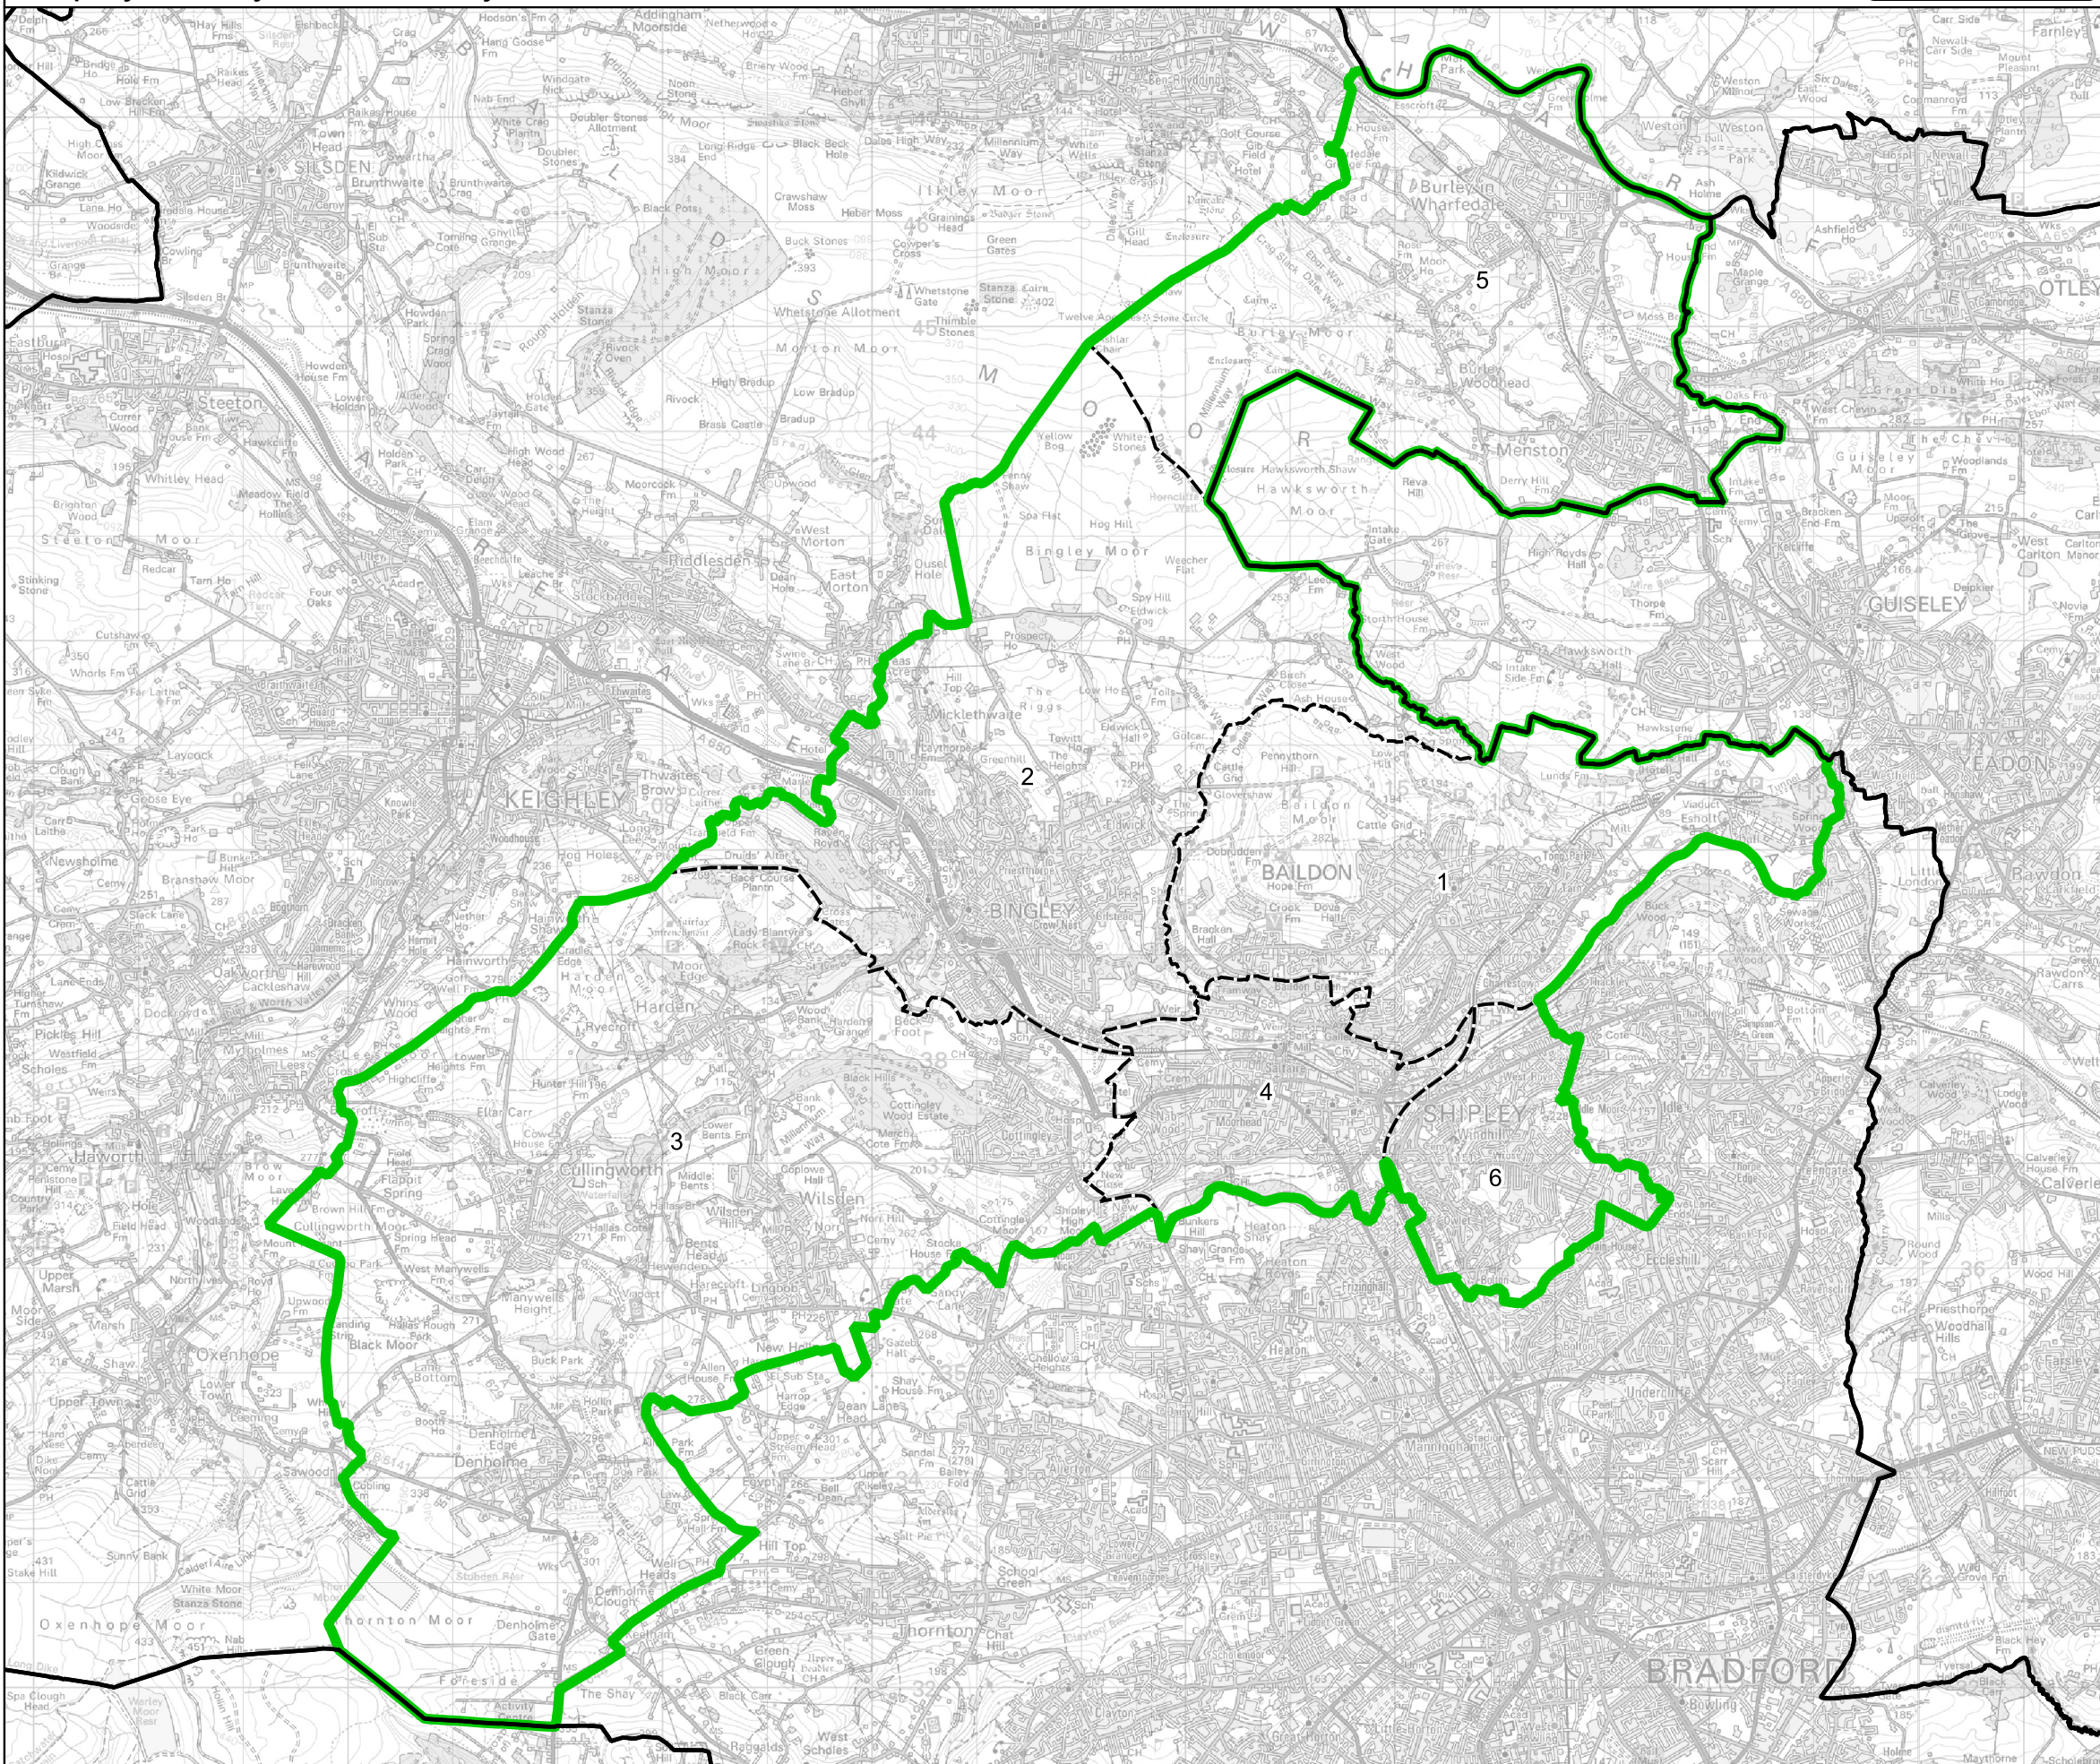

Boundary Commission for England - Final Recommendations for the Yorkshire and the Humber Region

Shipley County Constituency - Electorate 74,095

Wards:

- 1 Baildon
- 2 Bingley
- 3 Bingley Rural
- 4 Shipley
- 5 Wharfedale
- 6 Windhill and Wrose

-  Constituency
-  Local Authorities
-  Wards

0 0.9 1.8 km

© Crown copyright and database rights 2023 OS 100018289. You are permitted to use this data solely to enable you to respond to, or interact with, the organisation that provided you with the data. You are not permitted to copy, sub-licence, distribute or sell any of this data to third parties in any form. Third party rights to enforce the terms of this licence shall be reserved to OS.

Shipley County Constituency