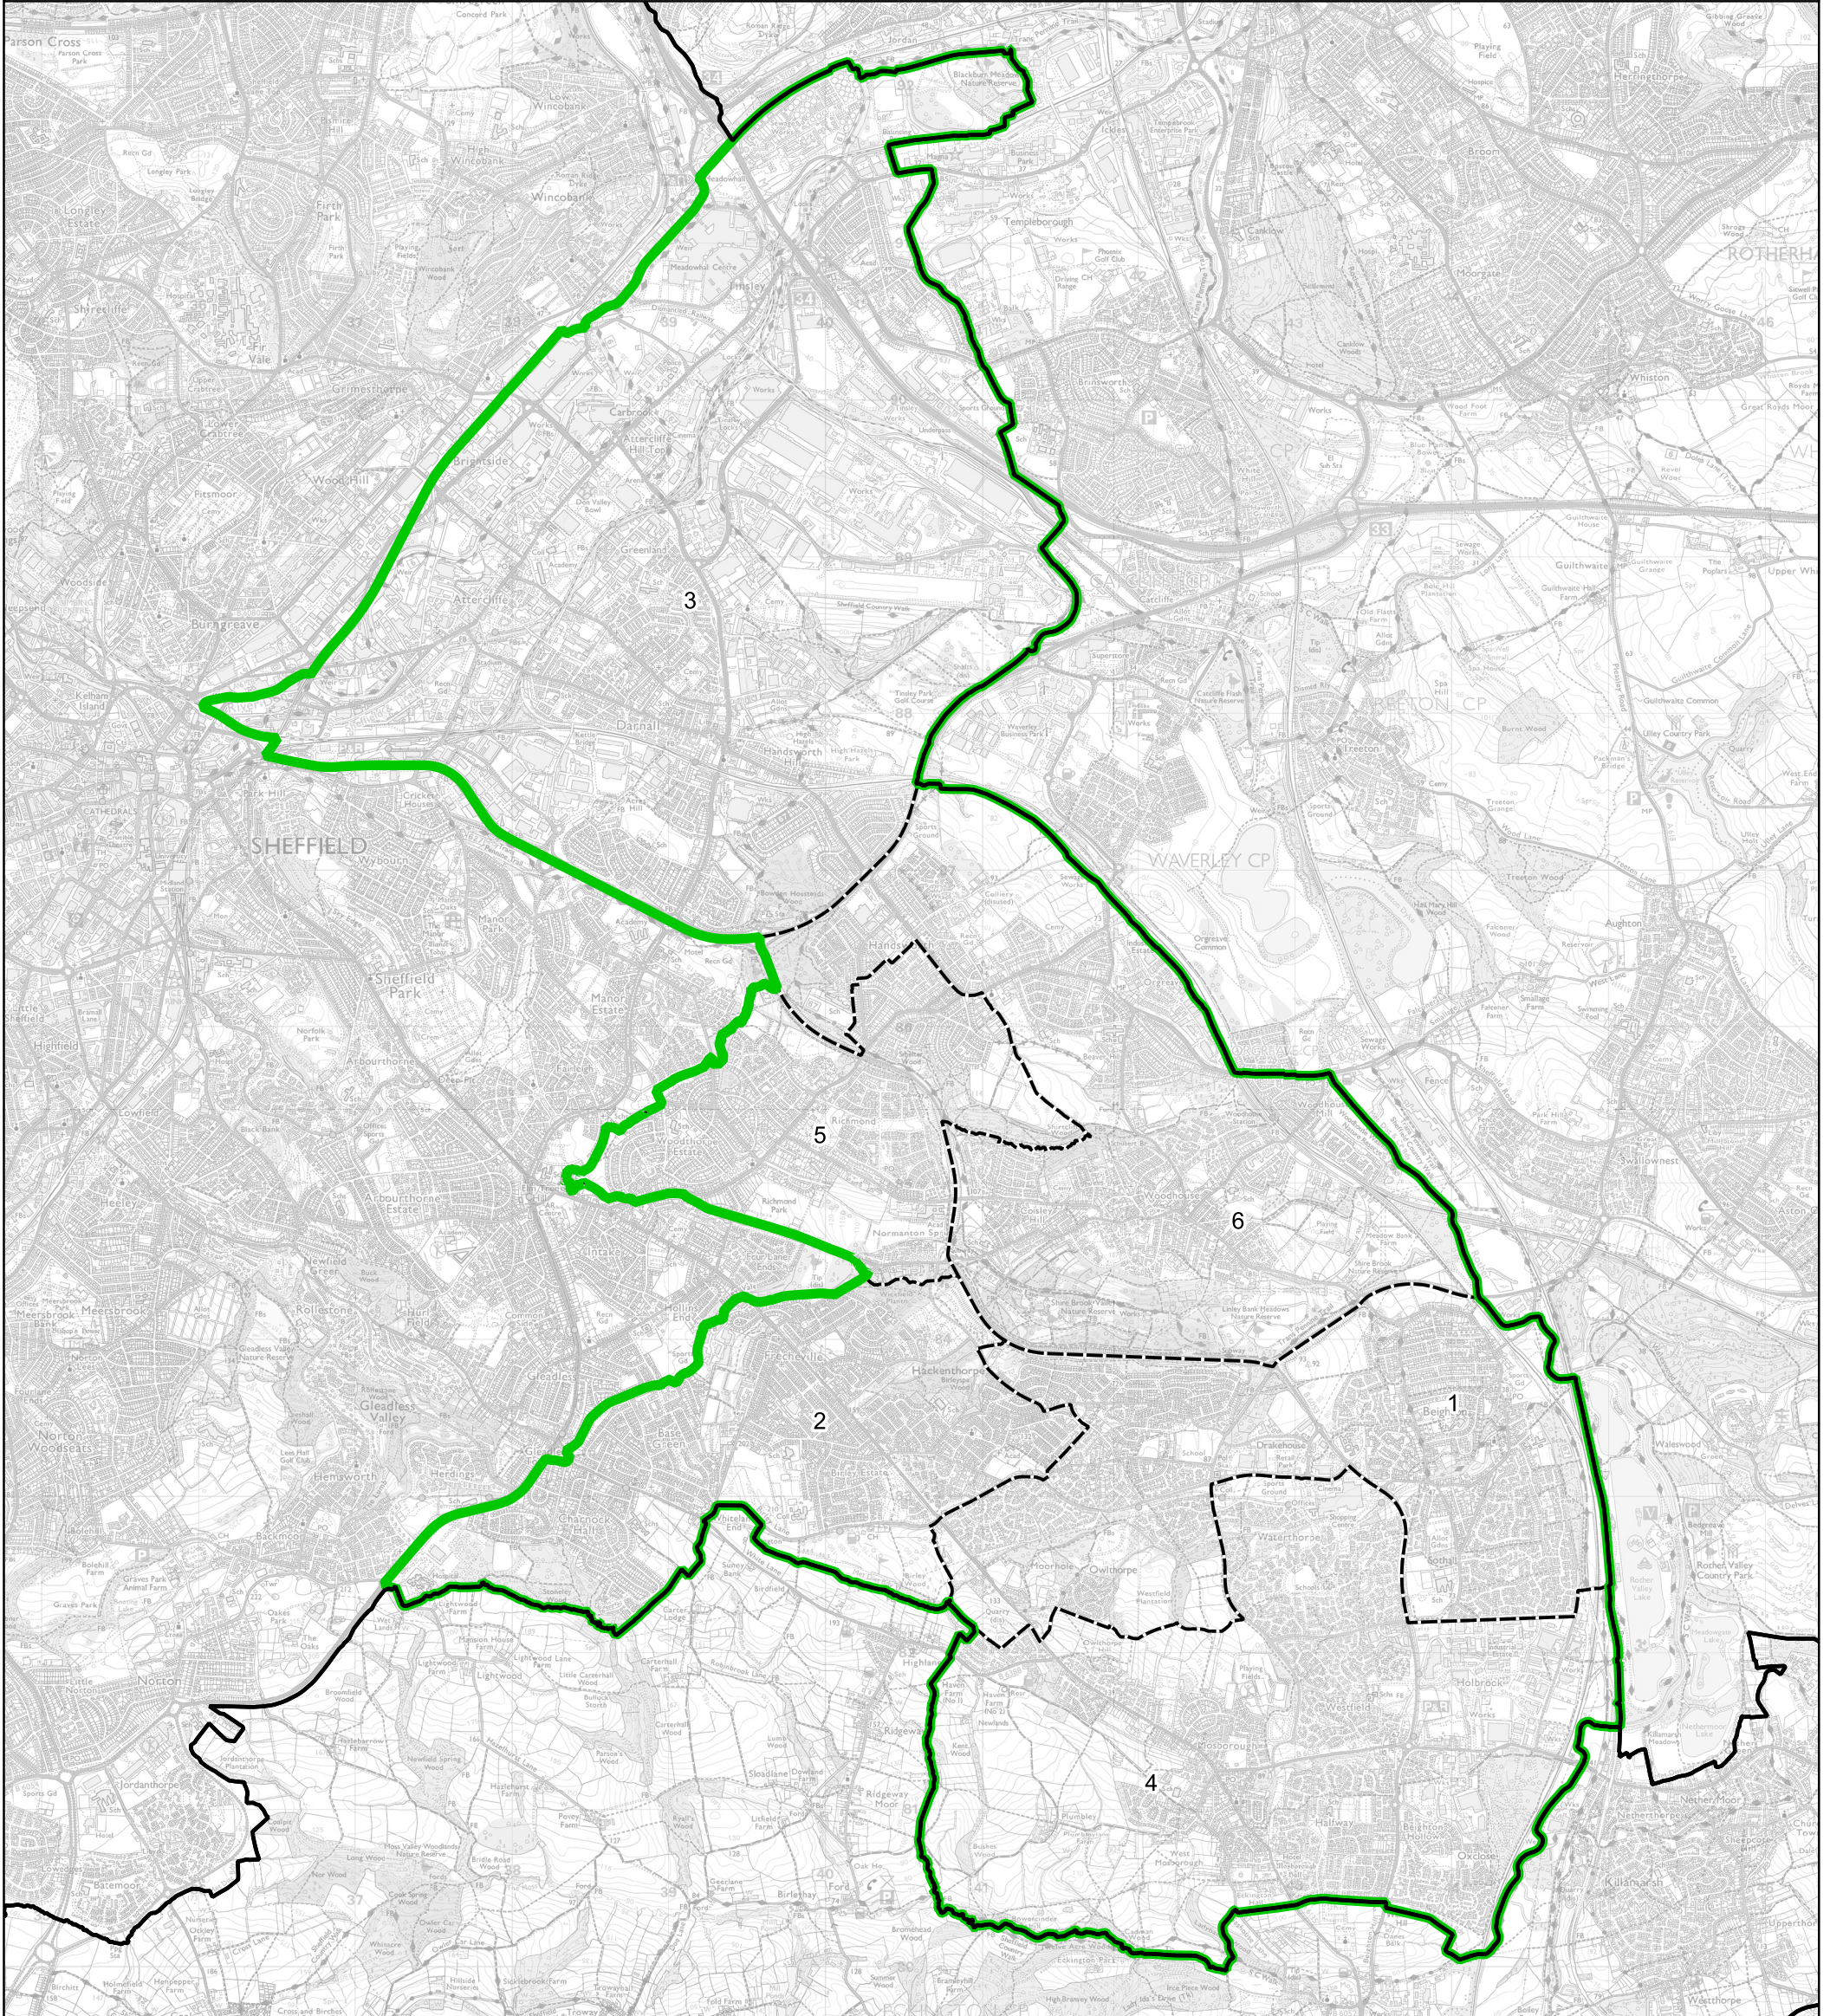

Boundary Commission for England - Final Recommendations for the Yorkshire and the Humber Region  
Sheffield South East Borough Constituency - Electorate 76,223

- Wards:
- 1 Beighton
  - 2 Birley
  - 3 Darnall
  - 4 Mosborough
  - 5 Richmond (Part)
  - 6 Woodhouse

-  Constituency
-  Local Authorities
-  Wards

© Crown copyright and database rights 2023 OS 100018289. You are permitted to use this data solely to enable you to respond to, or interact with, the organisation that provided you with the data. You are not permitted to copy, sub-licence, distribute or sell any of this data to third parties in any form. Third party rights to enforce the terms of this licence shall be reserved to OS.

# Sheffield South East Borough Constituency