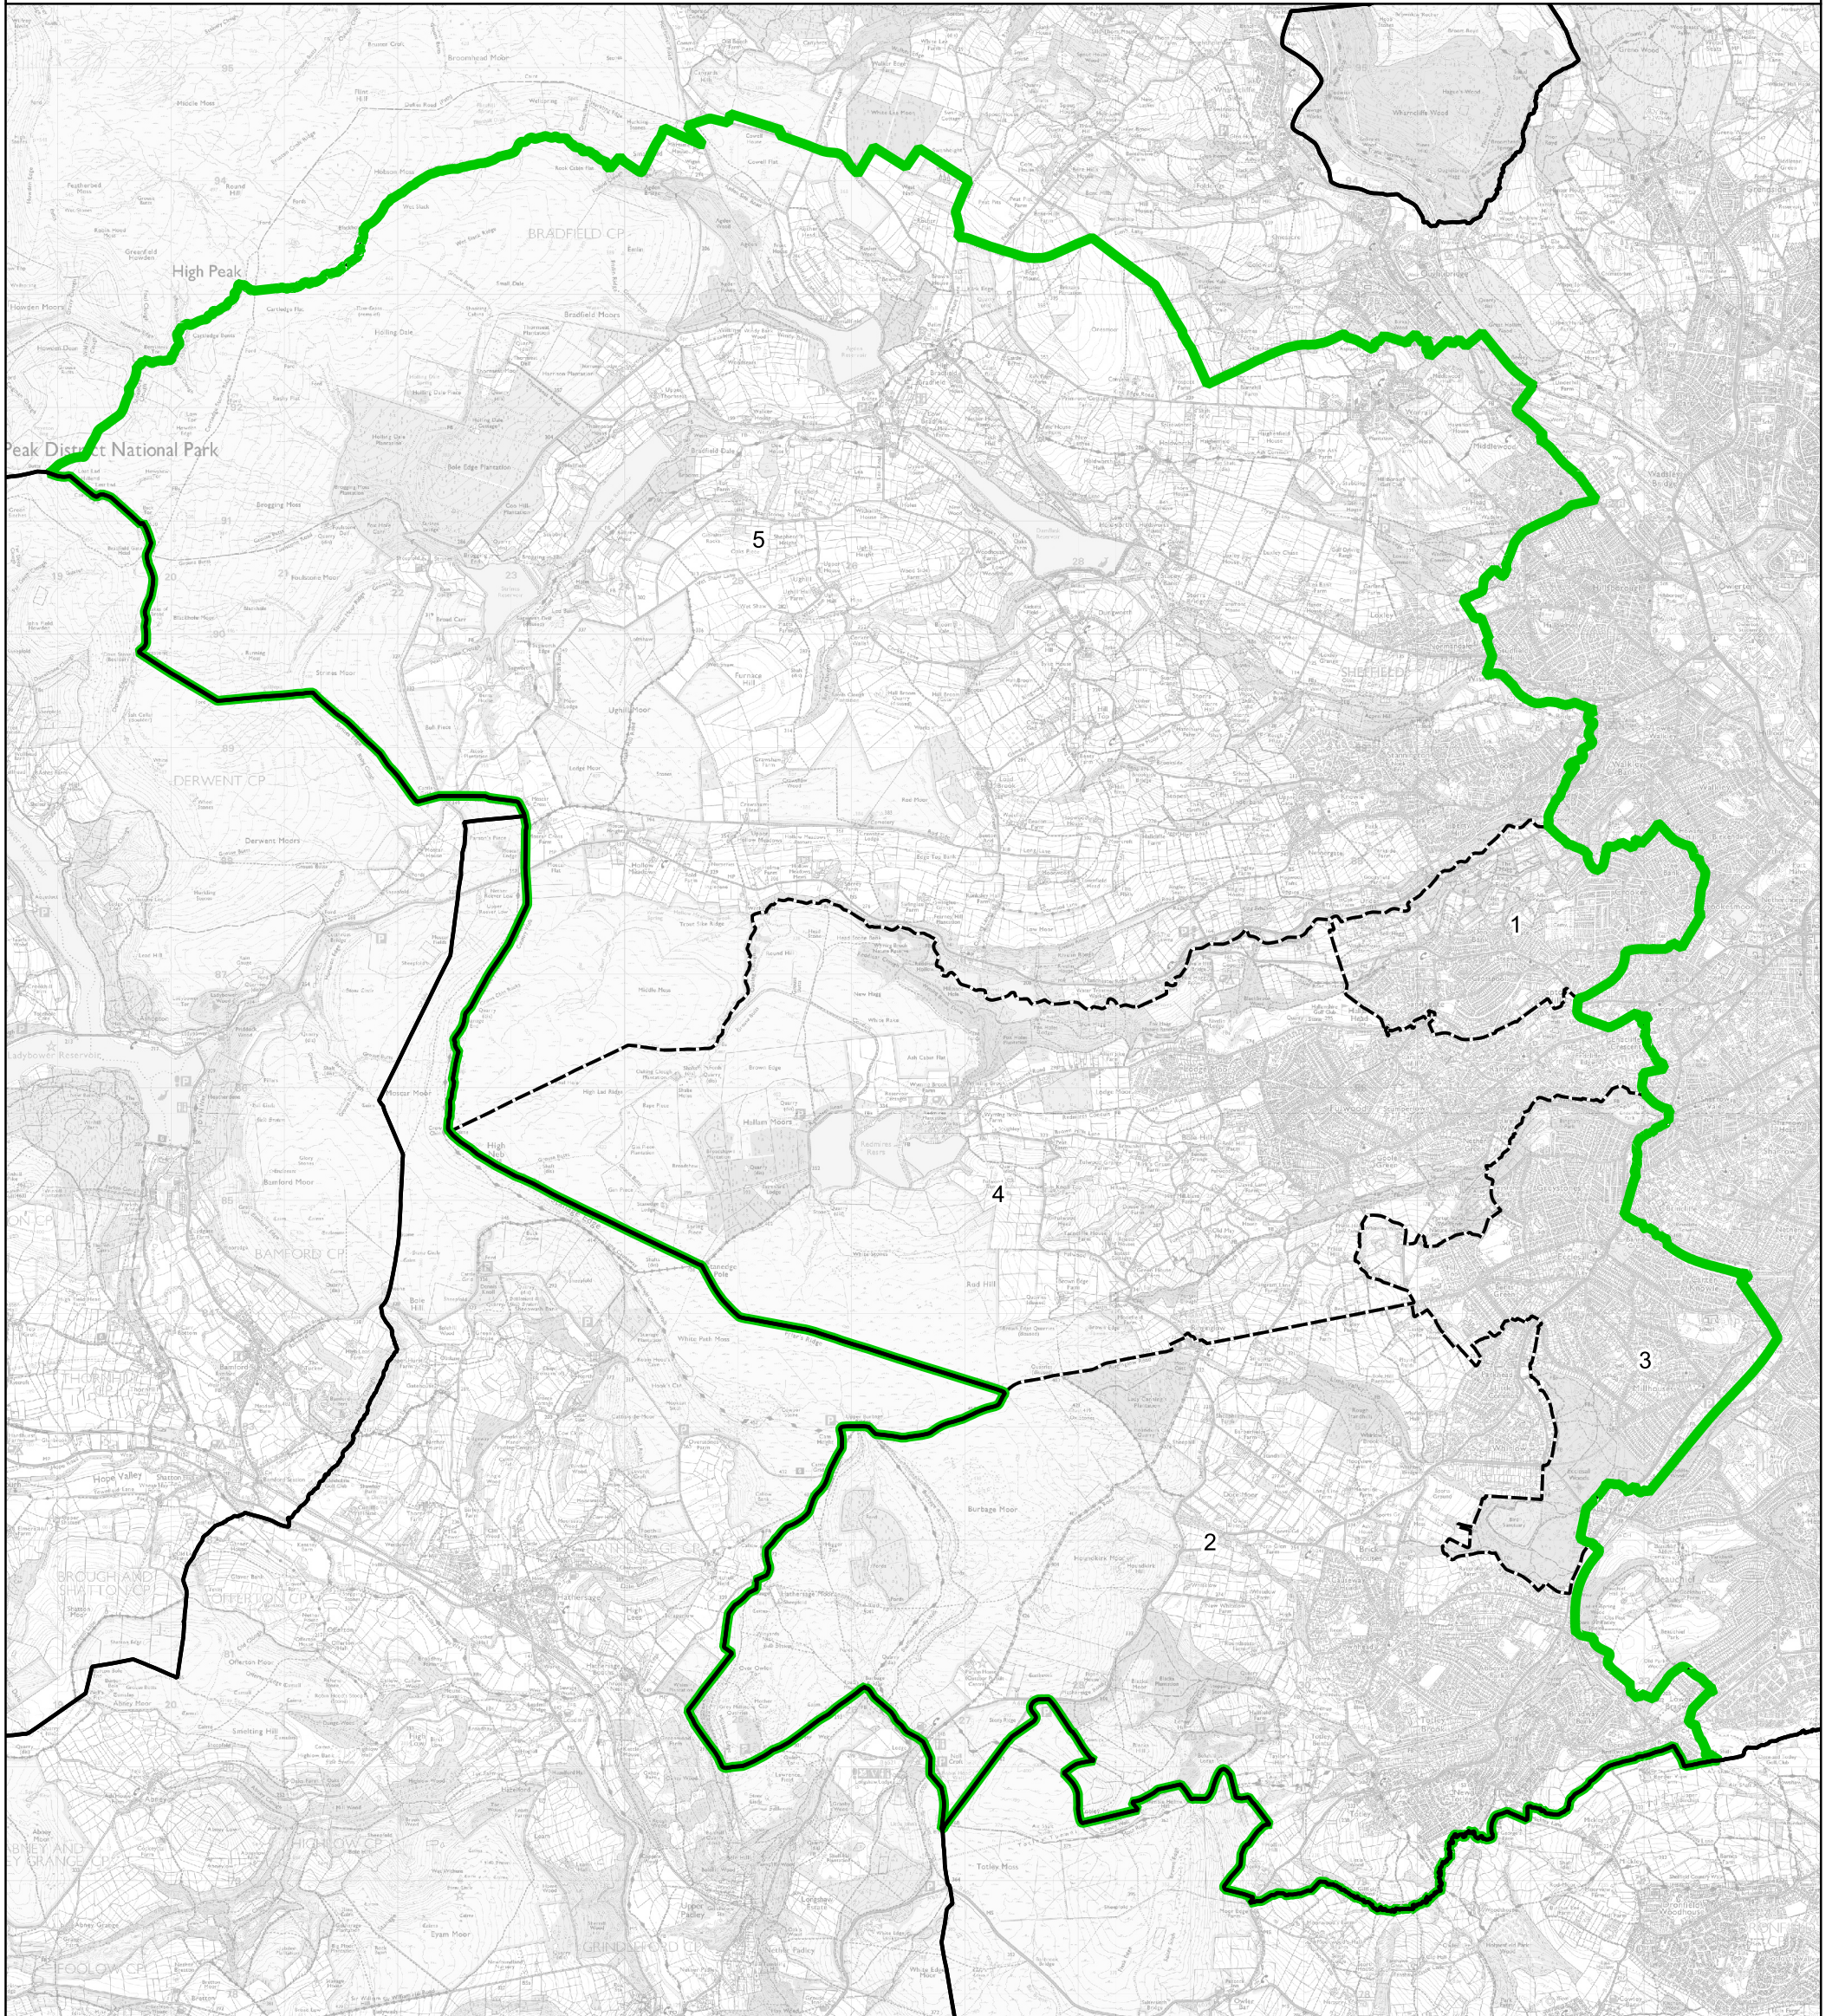

Boundary Commission for England - Final Recommendations for the Yorkshire and the Humber Region
 Sheffield Hallam County Constituency - Electorate 76,637

- Wards:
- 1 Crookes & Crosspool
 - 2 Dore & Totley
 - 3 Ecclesall
 - 4 Fulwood
 - 5 Stannington

- Constituency
- Local Authorities
- Wards

© Crown copyright and database rights 2023 OS 100018289. You are permitted to use this data solely to enable you to respond to, or interact with, the organisation that provided you with the data. You are not permitted to copy, sub-licence, distribute or sell any of this data to third parties in any form. Third party rights to enforce the terms of this licence shall be reserved to OS.

Sheffield Hallam County Constituency