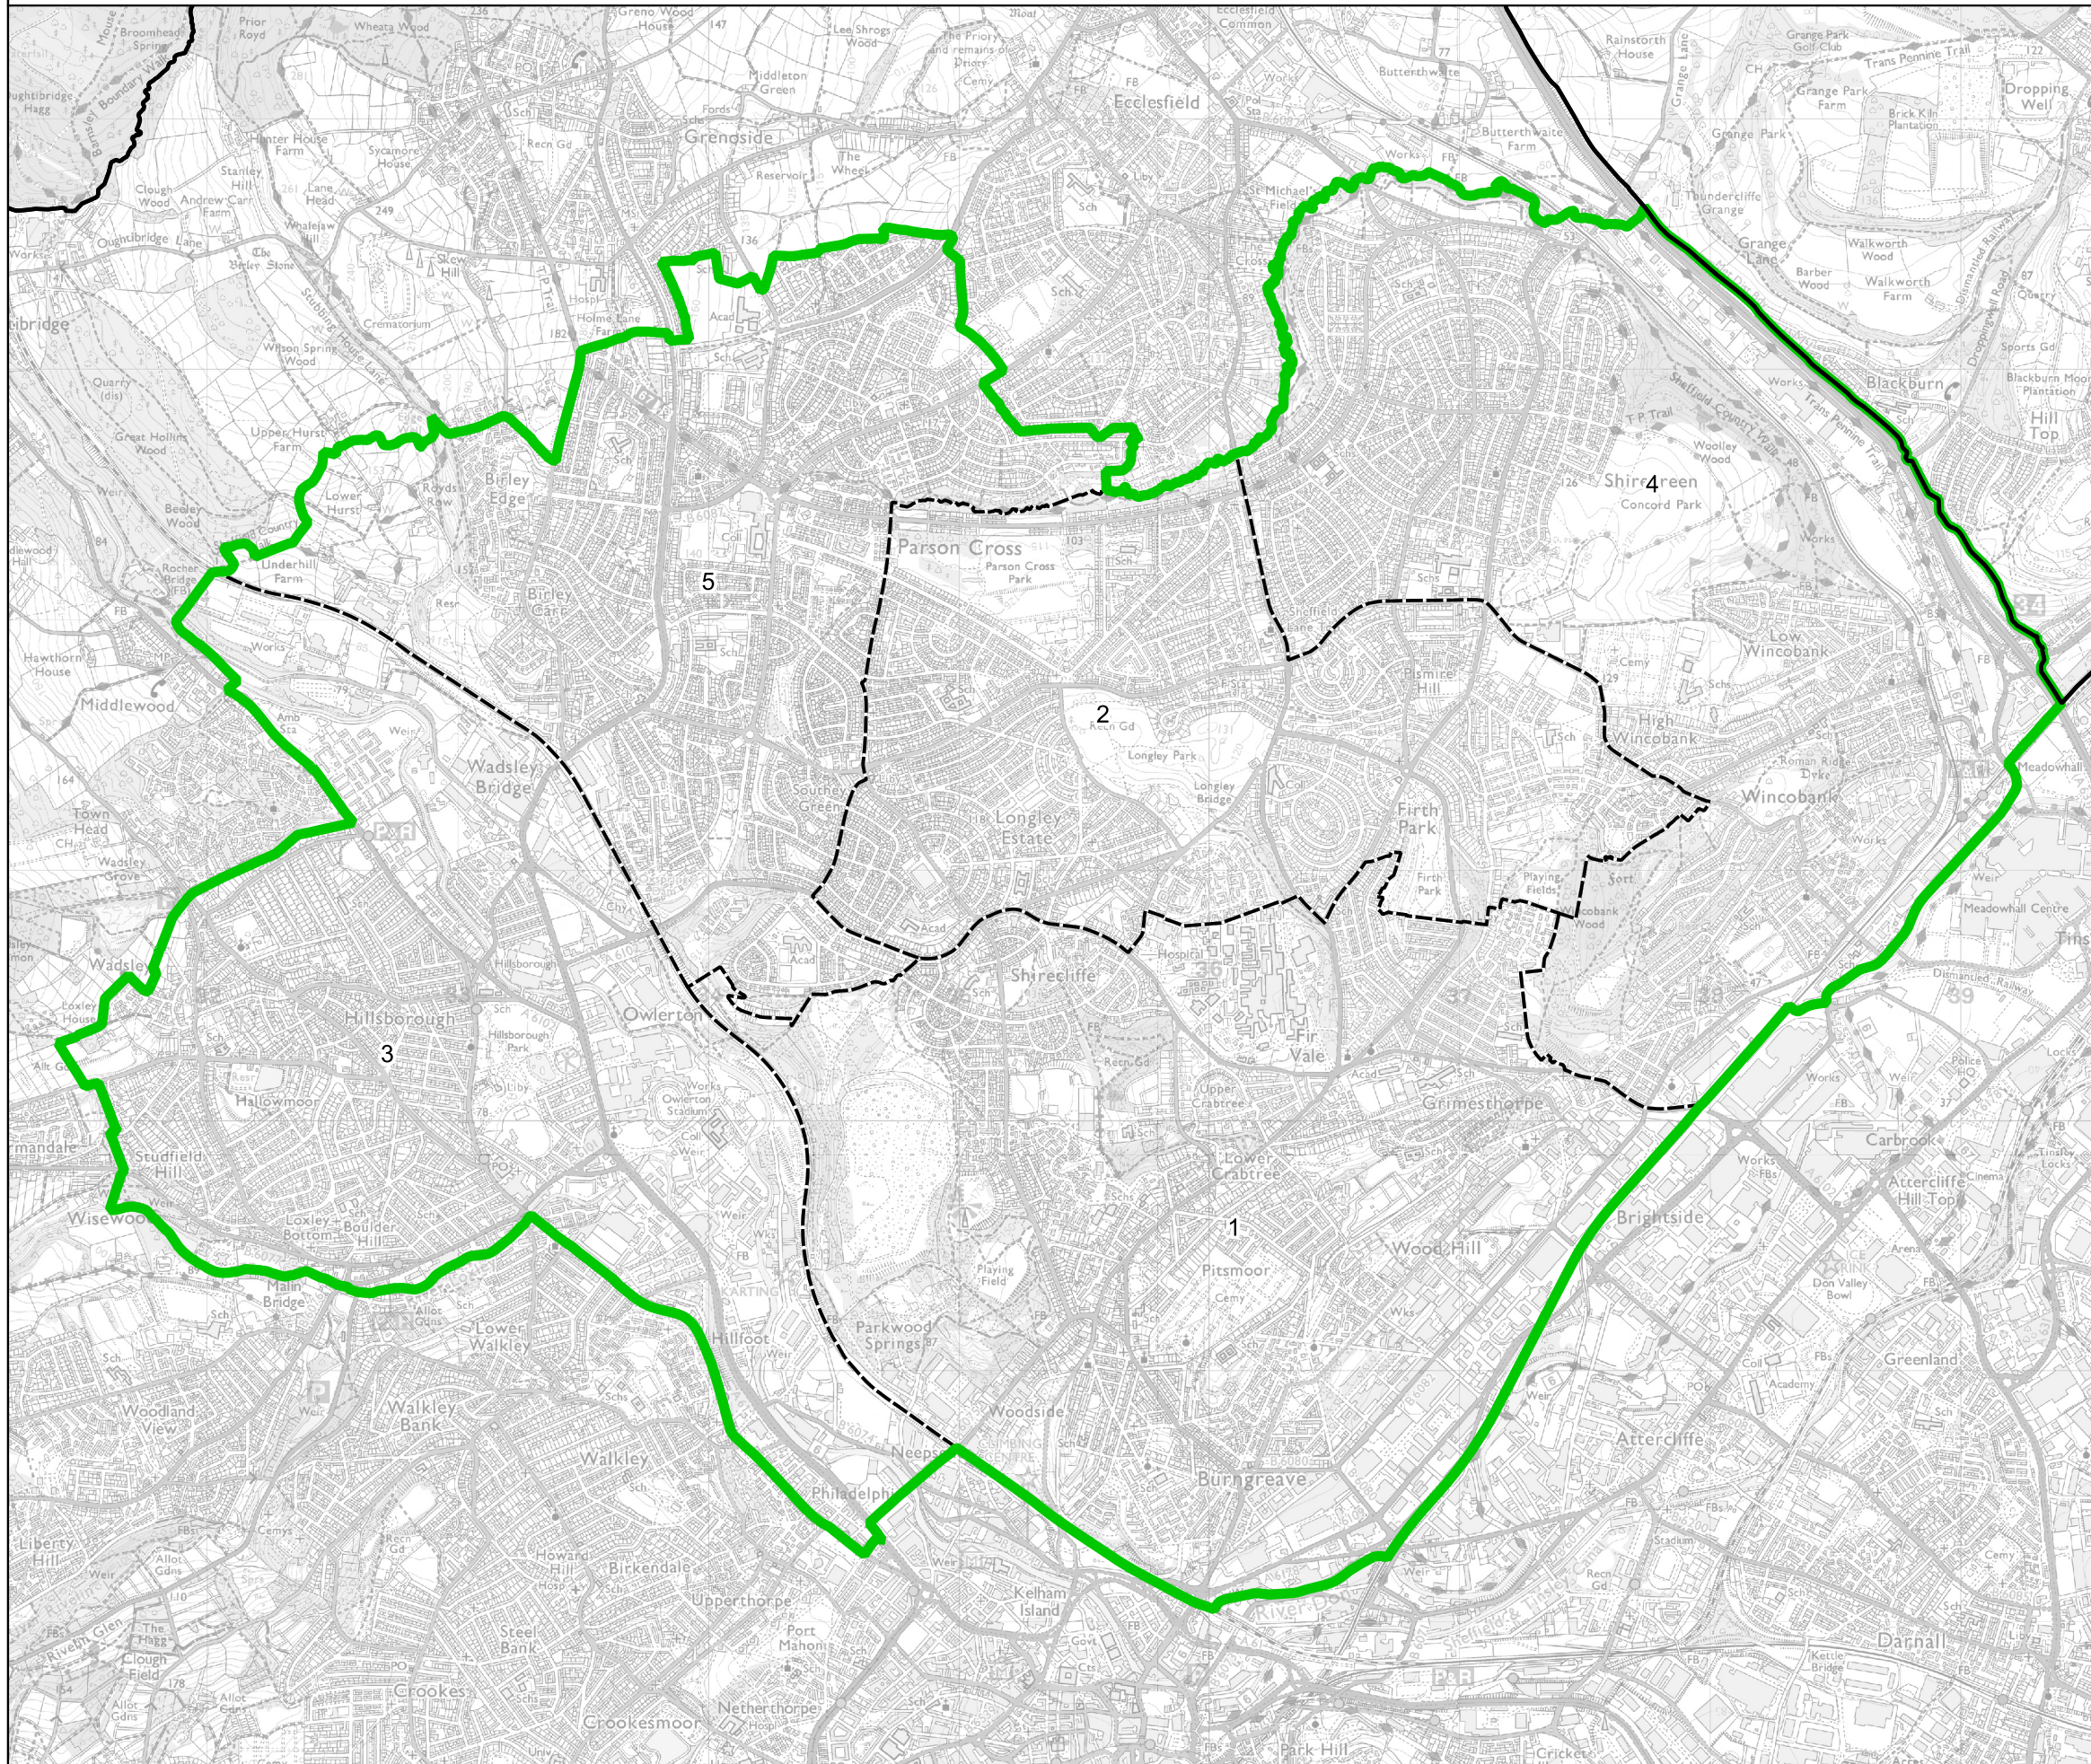

# Boundary Commission for England - Final Recommendations for the Yorkshire and the Humber Region

## Sheffield Brightside and Hillsborough Borough Constituency - Electorate 71,154

Wards:

- 1 Burngreave
- 2 Firth Park
- 3 Hillsborough
- 4 Shiregreen & Brightside
- 5 Southey

Constituency  
 Local Authorities  
 Wards