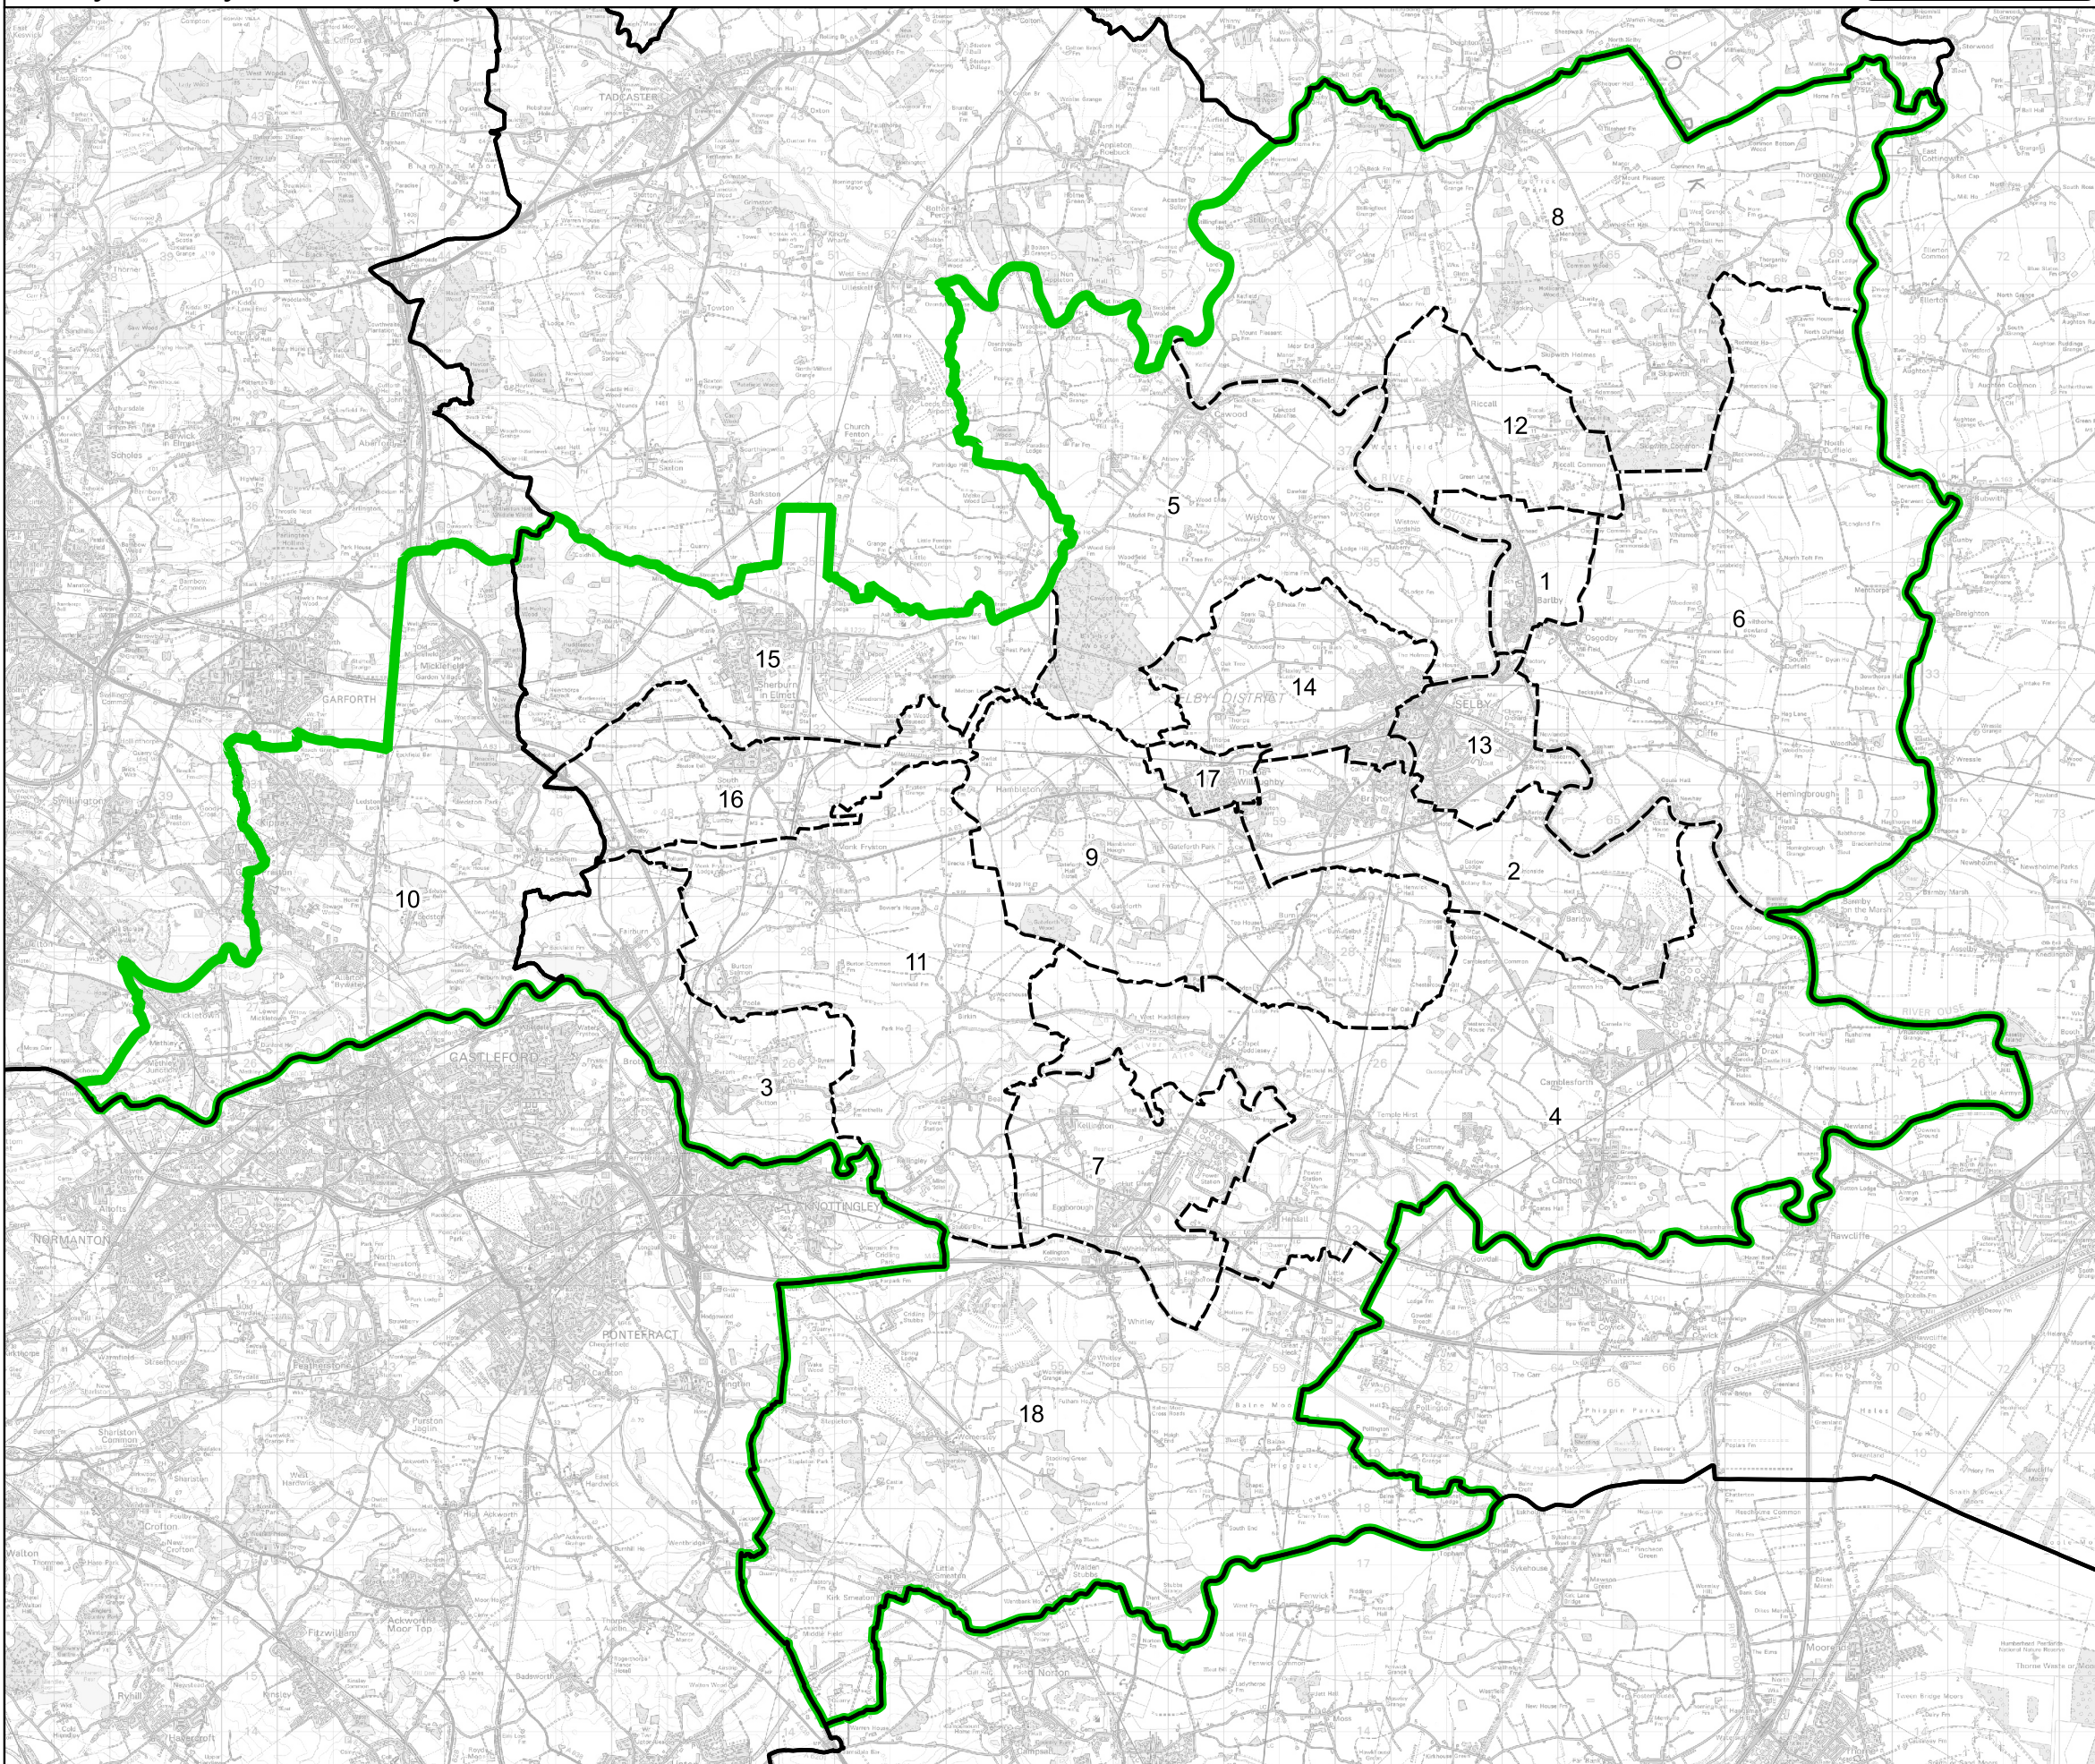

Boundary Commission for England - Final Recommendations for the Yorkshire and the Humber Region

Selby County Constituency - Electorate 74,761

Wards:

- 1 Barlby Village
- 2 Brayton
- 3 Byram & Brotherton
- 4 Camblesforth & Carlton
- 5 Cawood & Wistow
- 6 Derwent
- 7 Eggborough
- 8 Escrick
- 9 Hambleton
- 10 Kippax & Methley
- 11 Monk Fryston
- 12 Riccall
- 13 Selby East
- 14 Selby West
- 15 Sherburn in Elmet
- 16 South Milford
- 17 Thorpe Willoughby
- 18 Whitley

-  Constituency
-  Local Authorities
-  Wards

© Crown copyright and database rights 2023 OS 100018289. You are permitted to use this data solely to enable you to respond to, or interact with, the organisation that provided you with the data. You are not permitted to copy, sub-licence, distribute or sell any of this data to third parties in any form. Third party rights to enforce the terms of this licence shall be reserved to OS.

Selby County Constituency