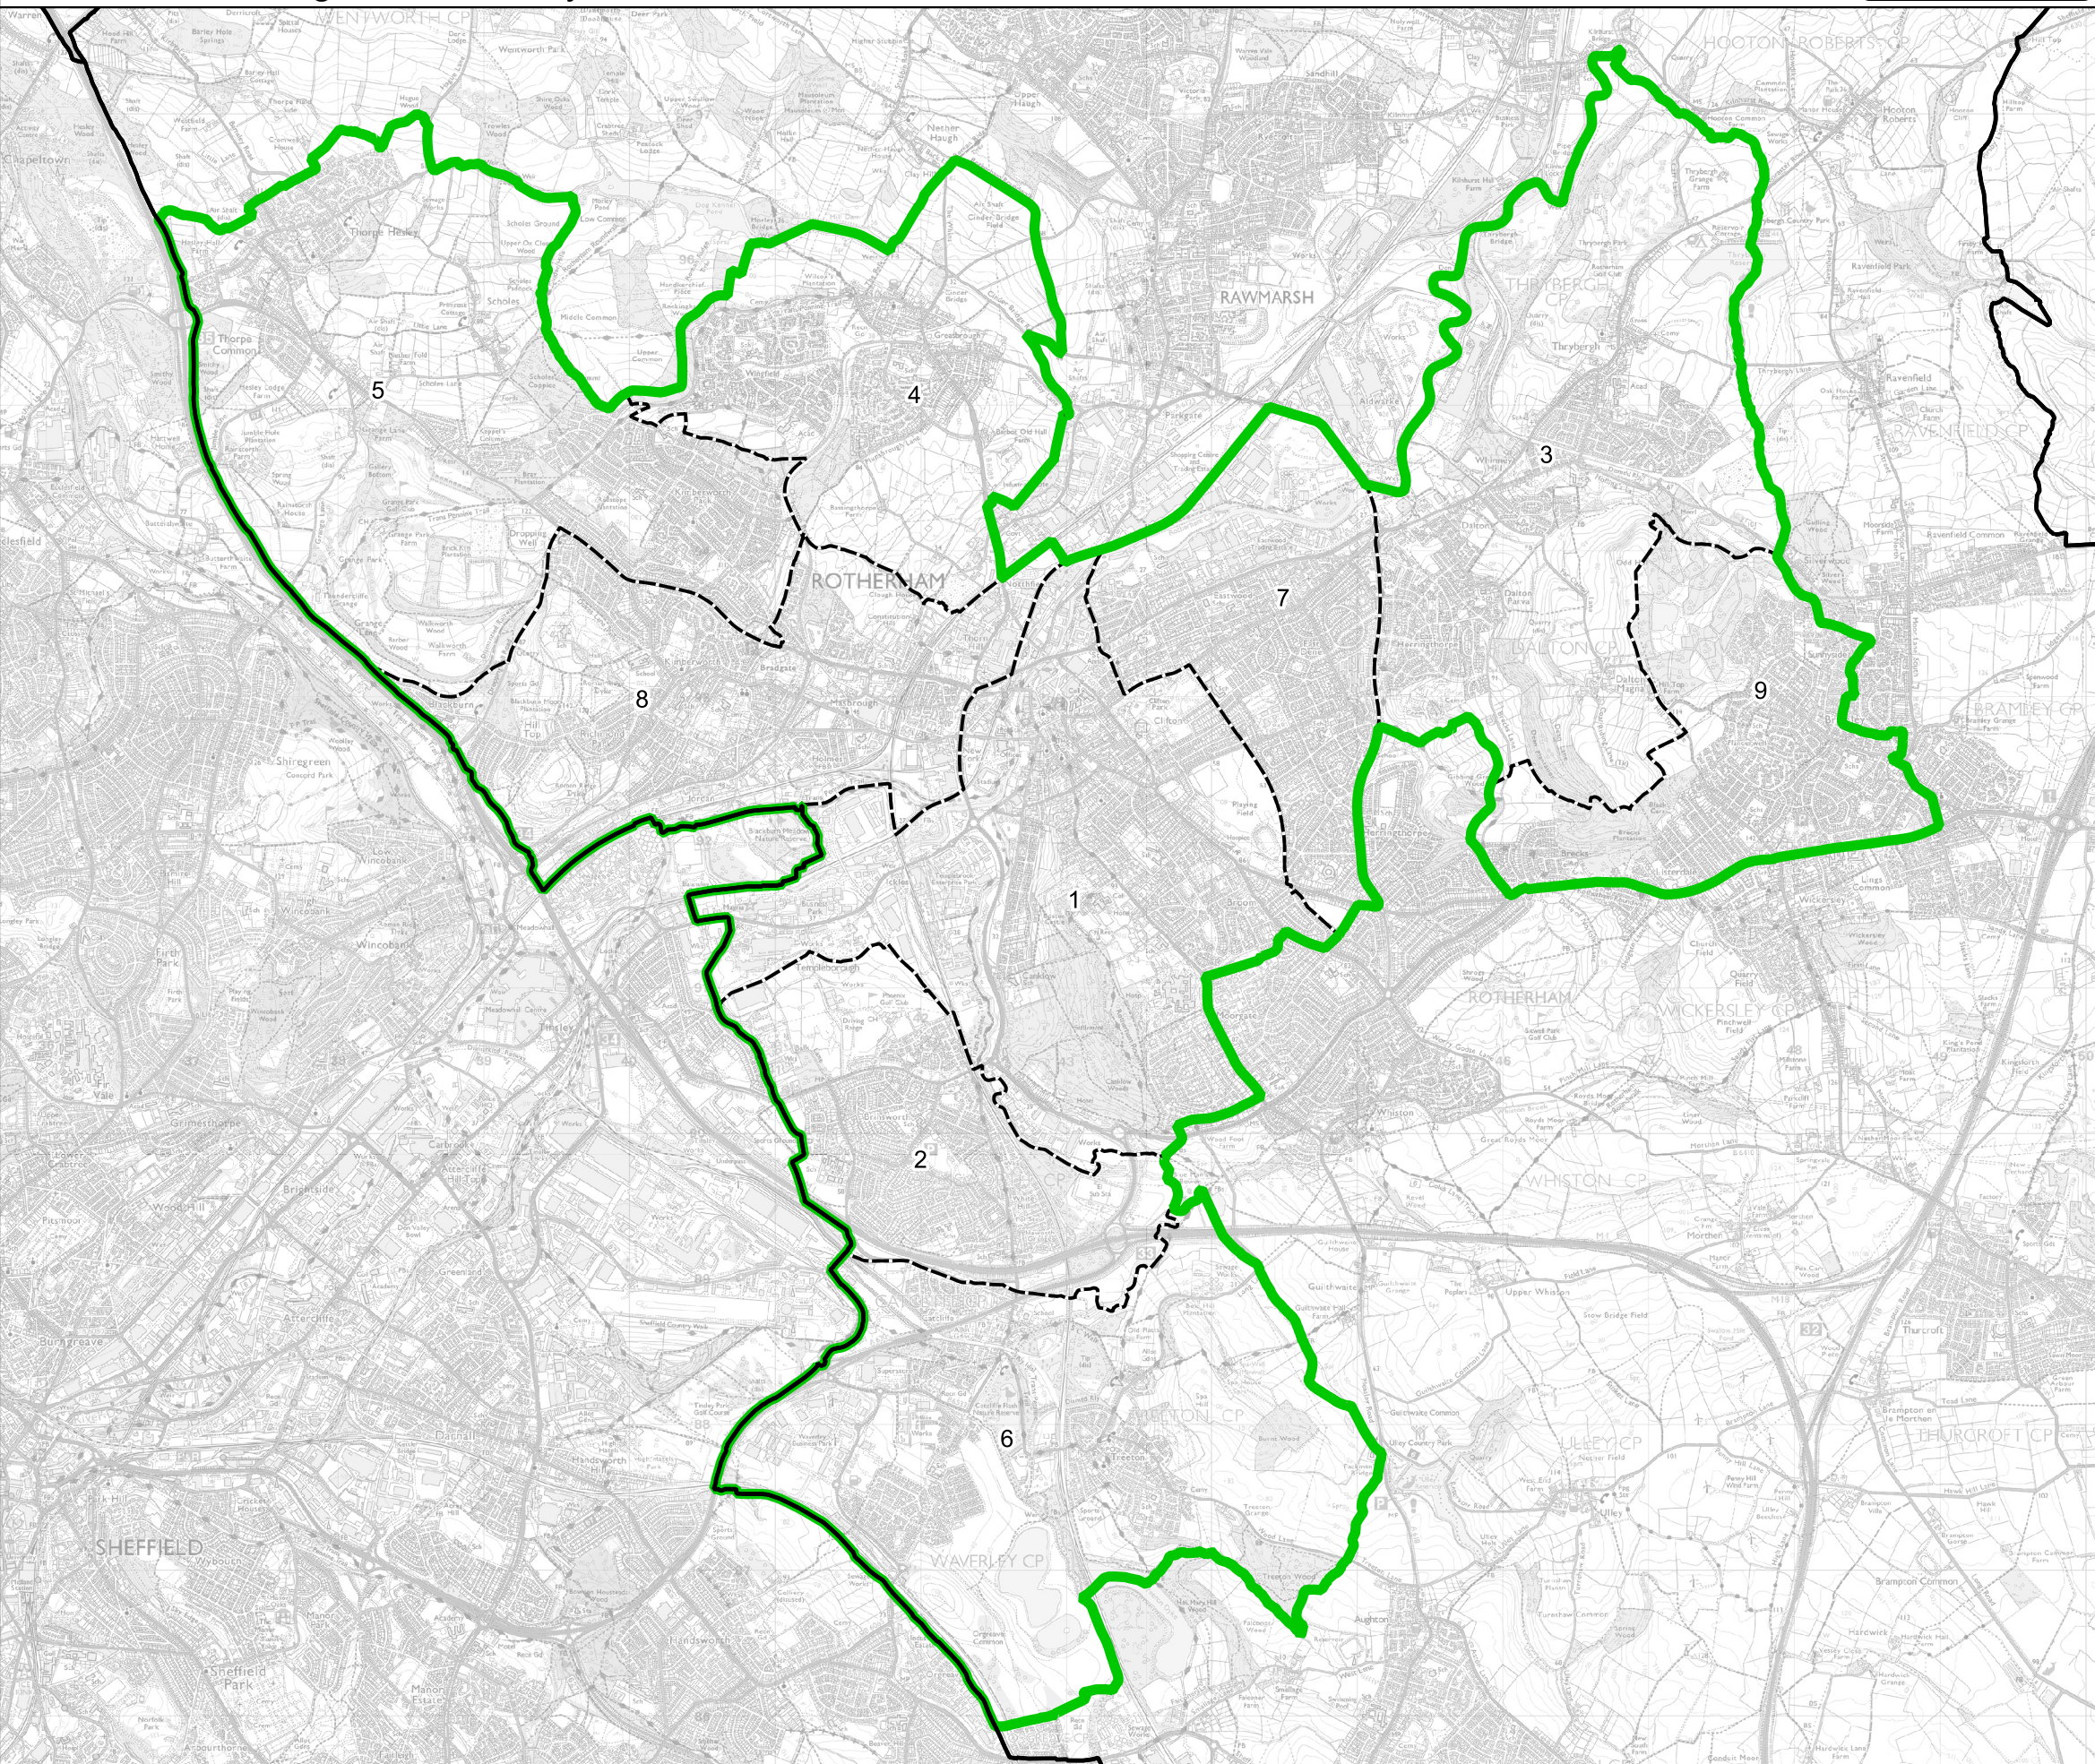

Boundary Commission for England - Final Recommendations for the Yorkshire and the Humber Region

Rotherham Borough Constituency - Electorate 75,345

Wards:

- 1 Boston Castle
- 2 Brinsworth
- 3 Dalton & Thrybergh
- 4 Greasbrough
- 5 Keppel
- 6 Rother Vale
- 7 Rotherham East
- 8 Rotherham West
- 9 Wickersley North

- Constituency
- Local Authorities
- Wards

0 0.6 1.2 km

© Crown copyright and database rights 2023 OS 100018289. You are permitted to use this data solely to enable you to respond to, or interact with, the organisation that provided you with the data. You are not permitted to copy, sub-licence, distribute or sell any of this data to third parties in any form. Third party rights to enforce the terms of this licence shall be reserved to OS.

Rotherham Borough Constituency