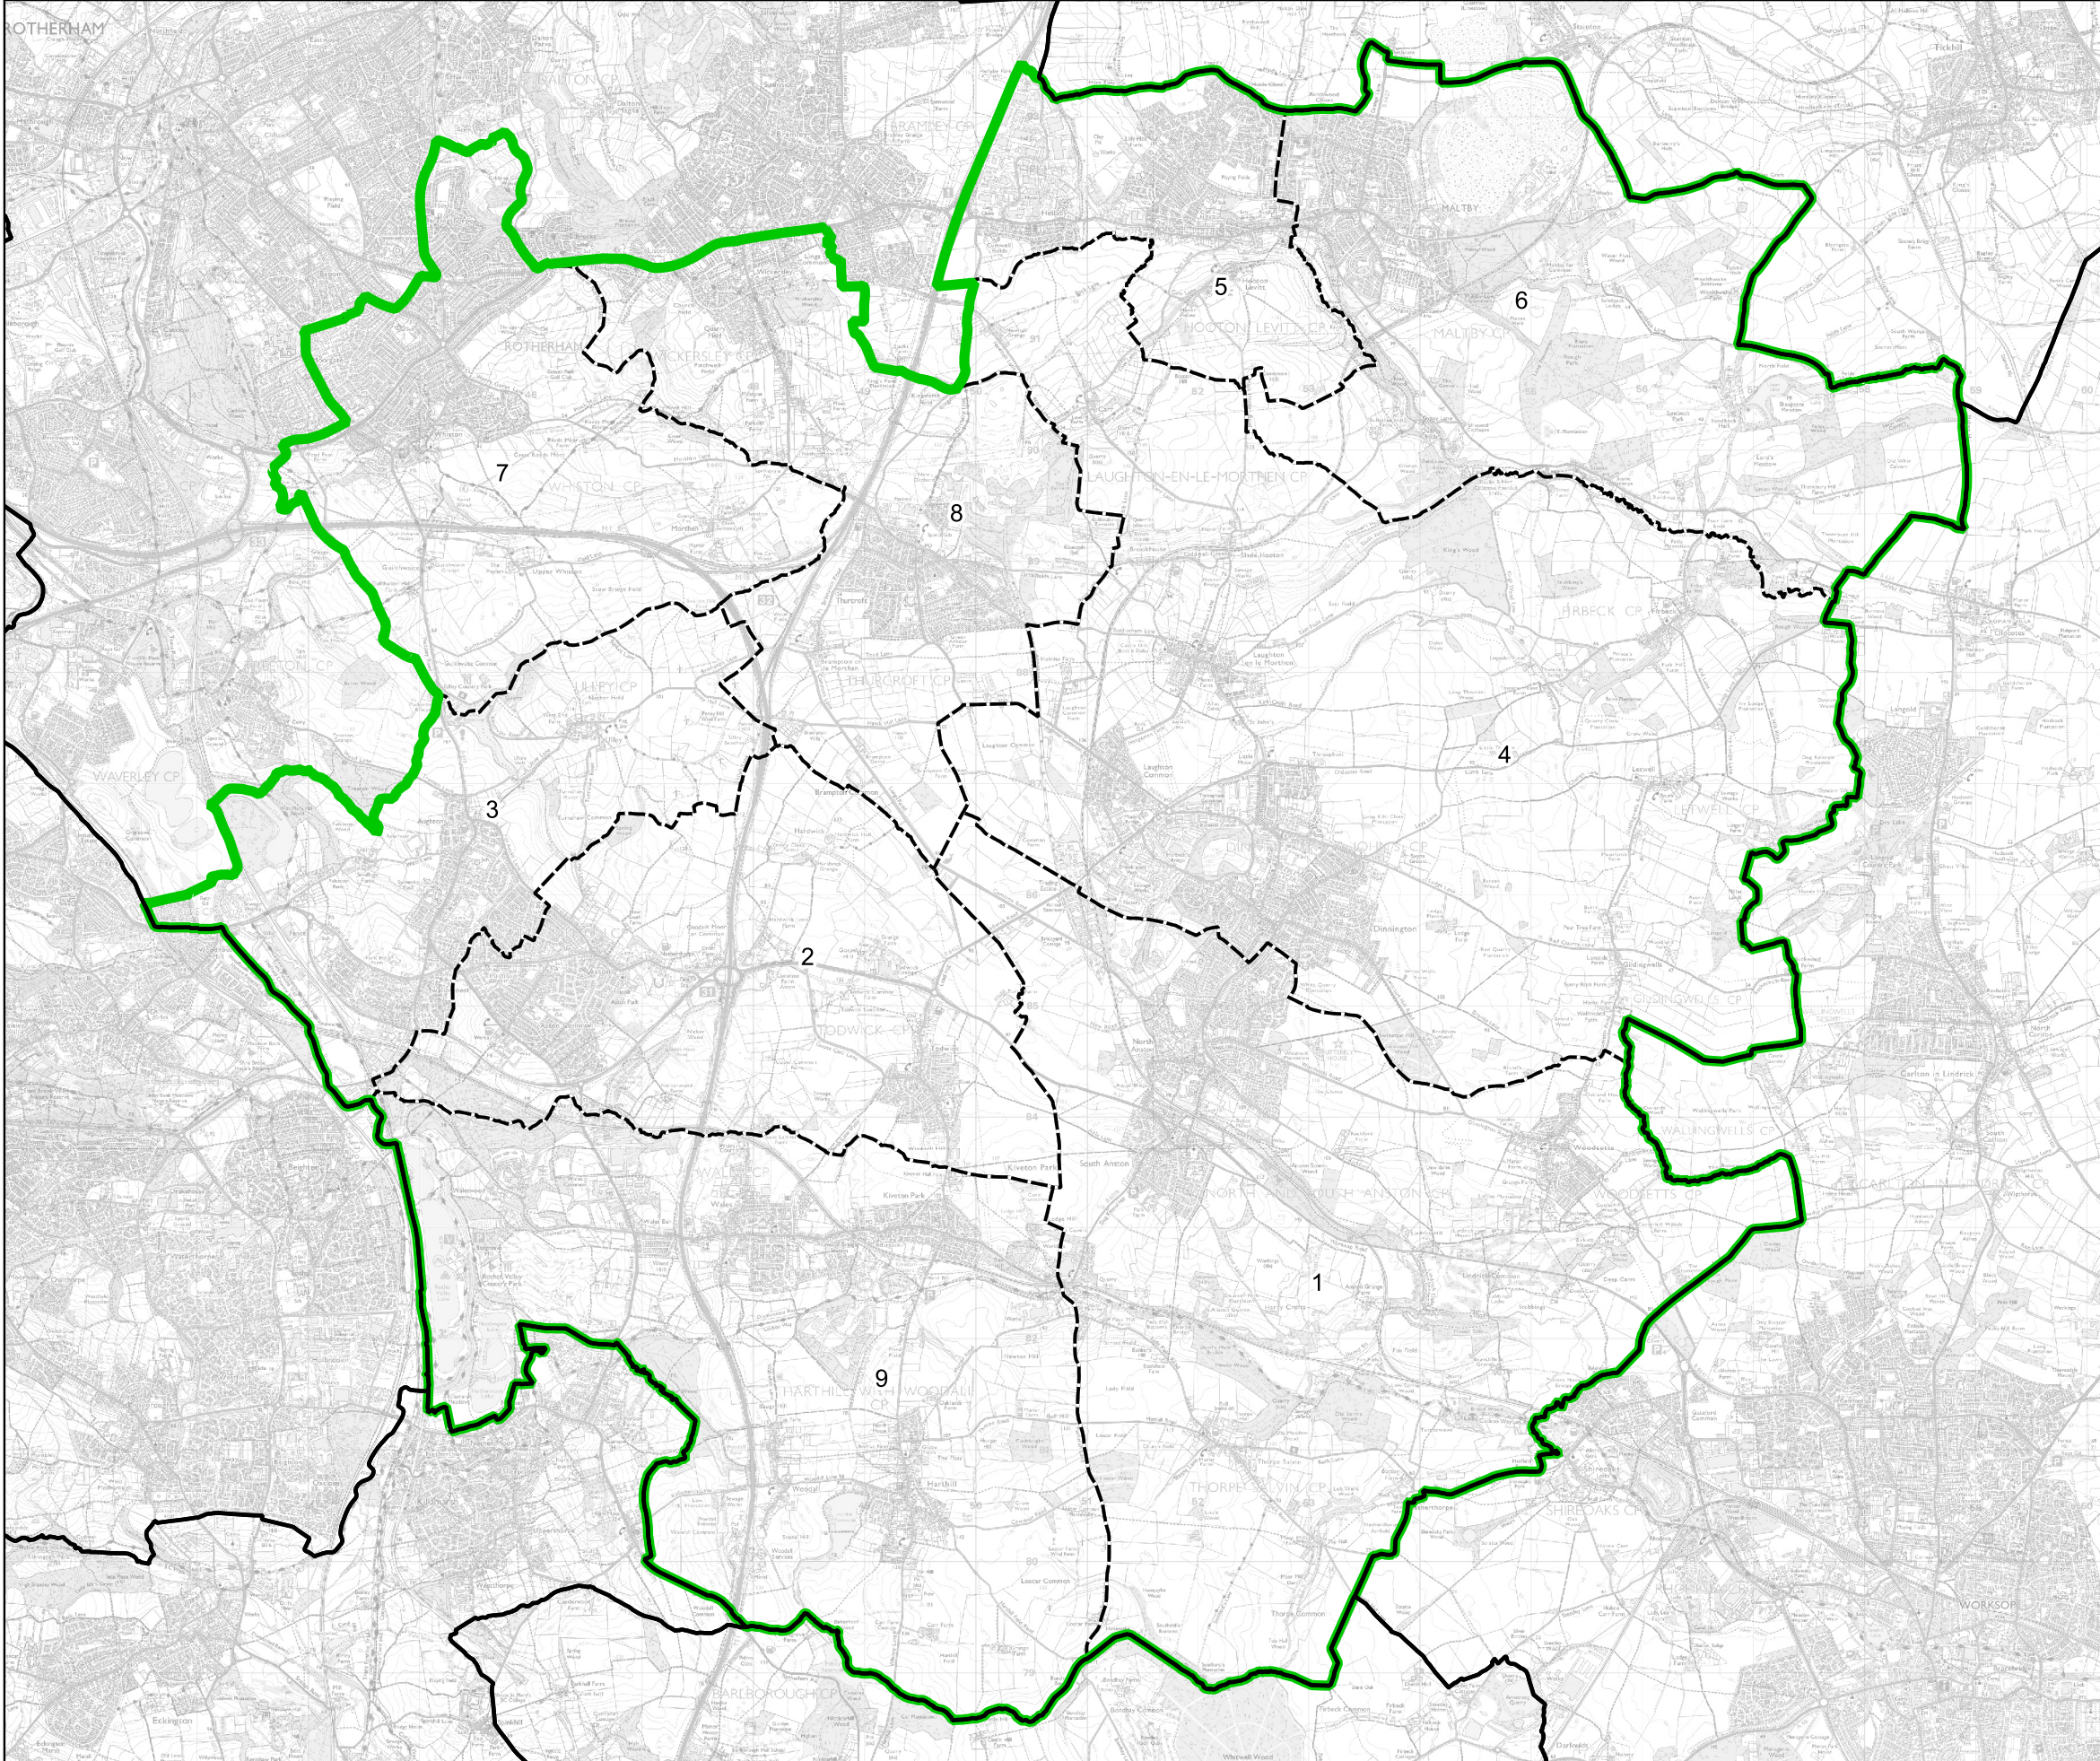

# Boundary Commission for England - Final Recommendations for the Yorkshire and the Humber Region

## Rother Valley County Constituency - Electorate 70,184

- Wards:
- 1 Anston & Woodsetts
  - 2 Aston & Todwick
  - 3 Aughton & Swallownest
  - 4 Dinnington
  - 5 Hellaby & Maltby West
  - 6 Maltby East
  - 7 Sitwell
  - 8 Thurcroft & Wickersley South
  - 9 Wales

Rother Valley County Constituency