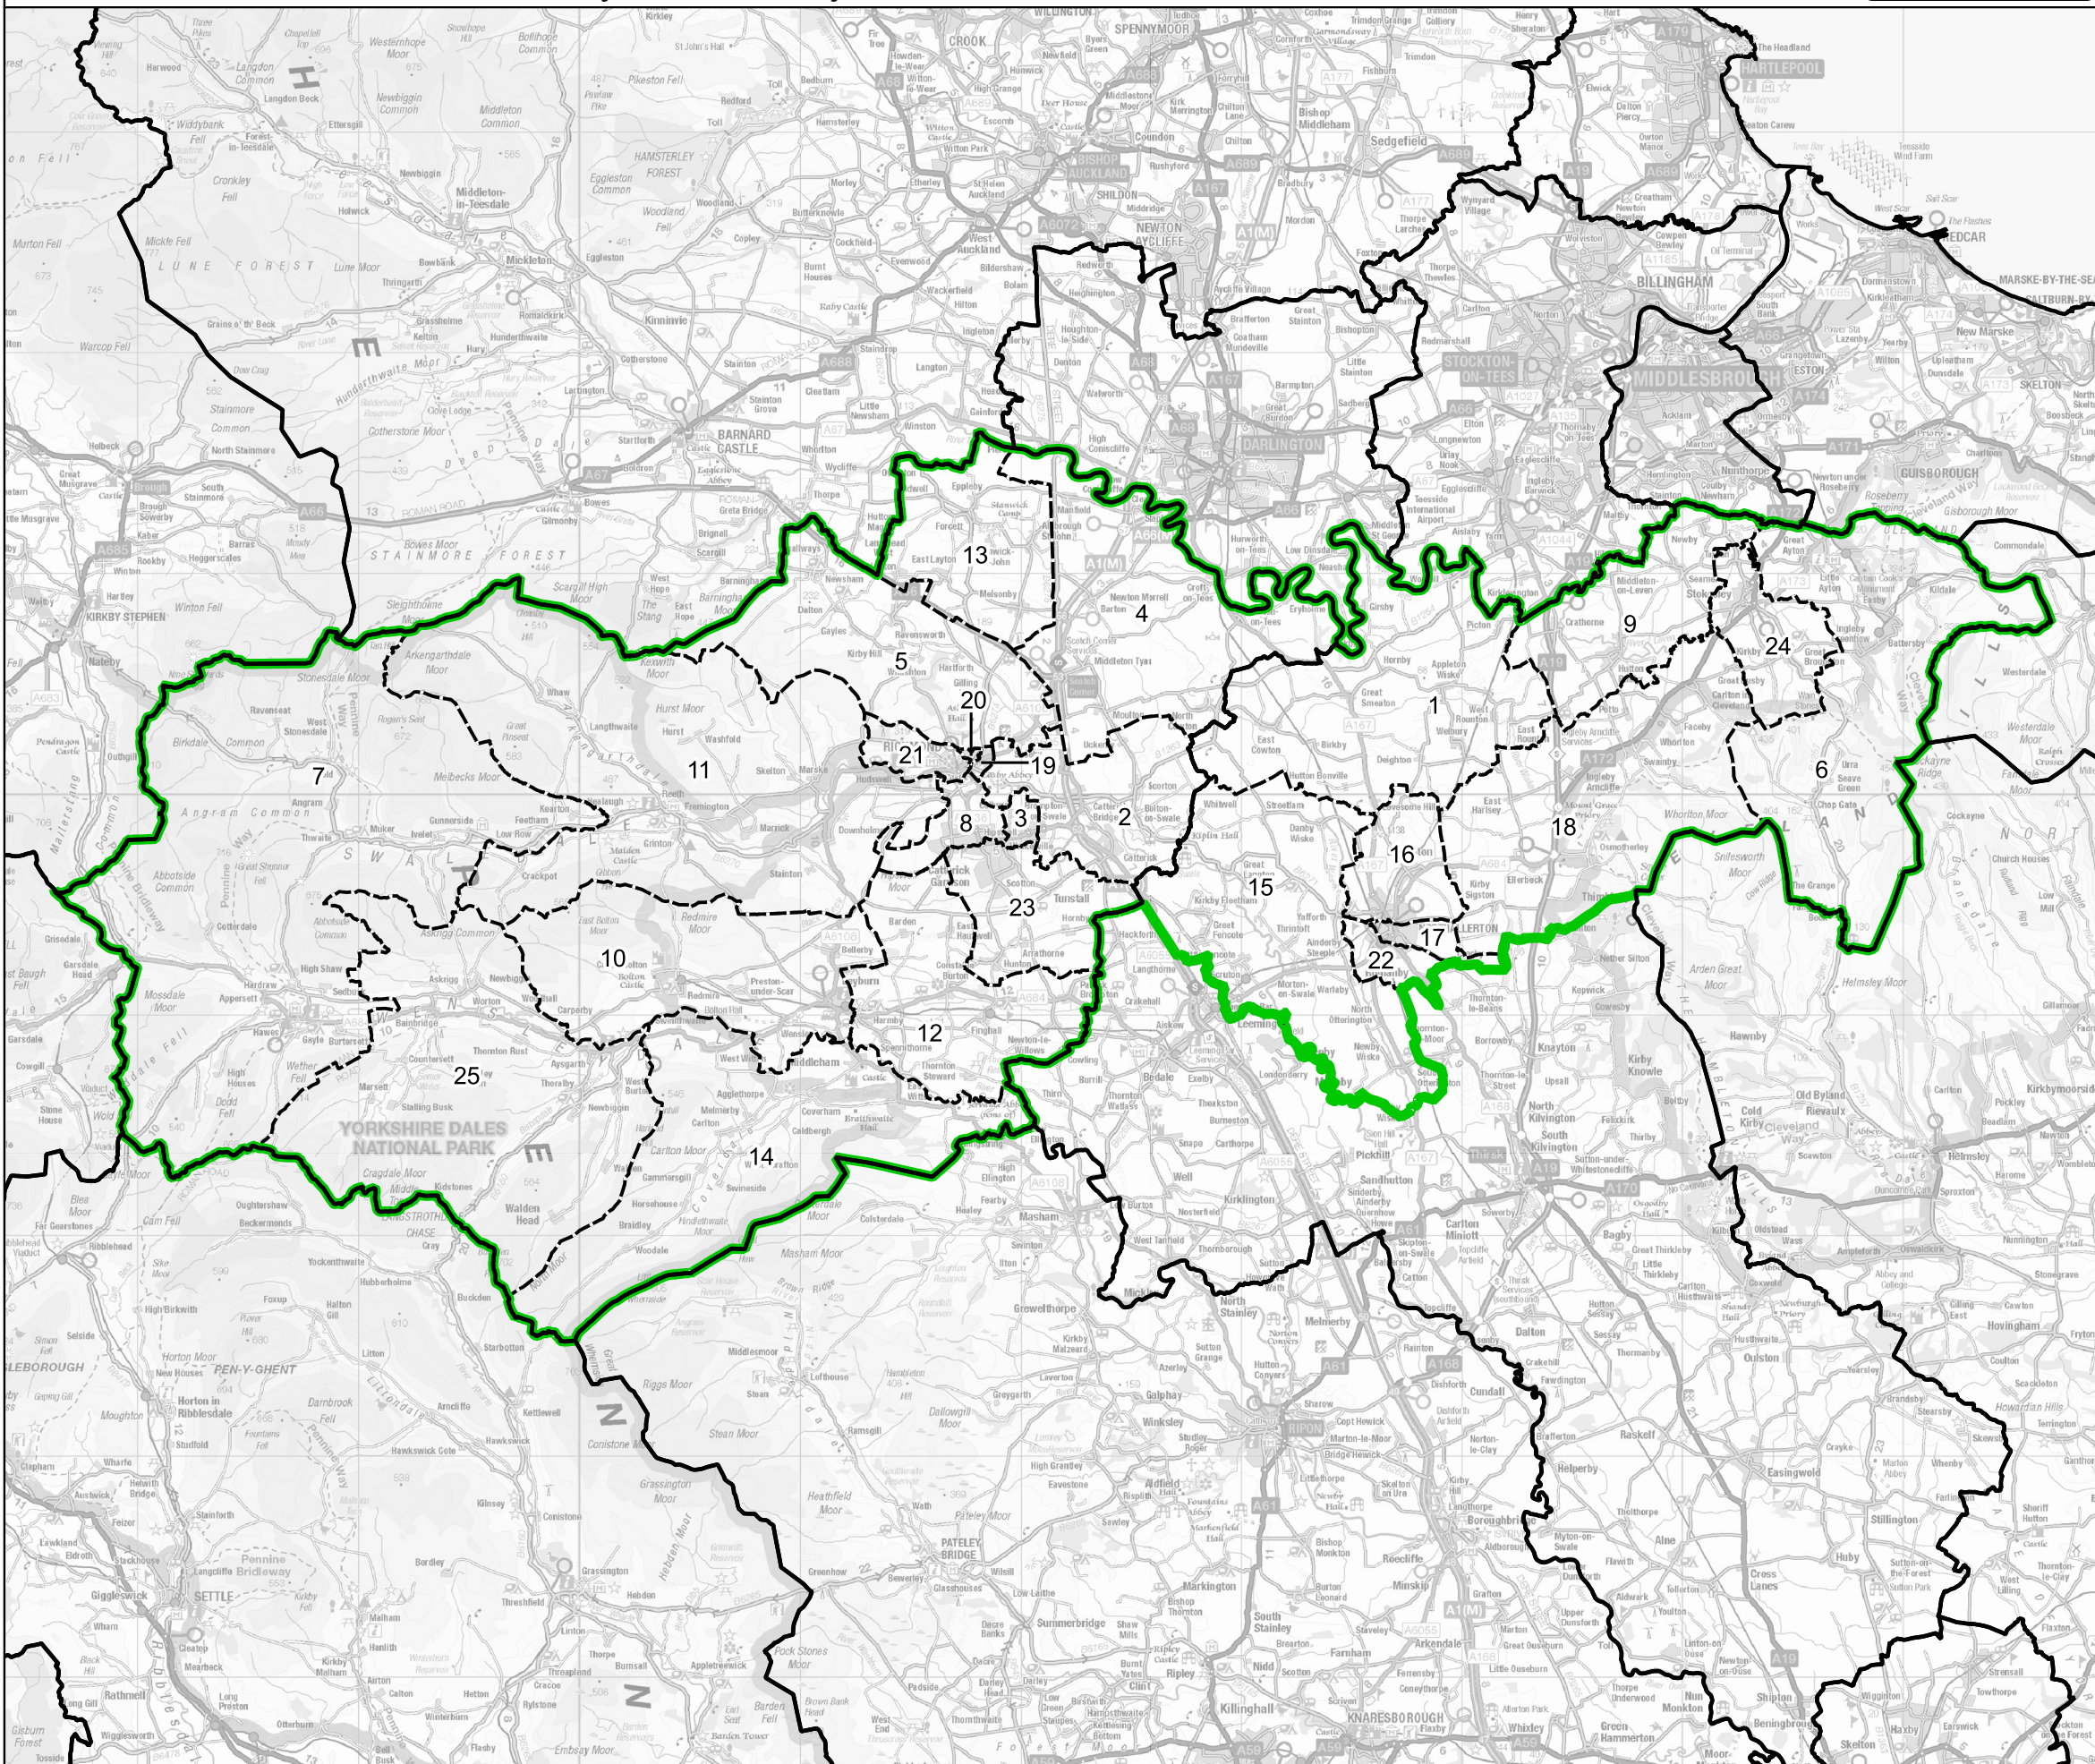

Boundary Commission for England - Final Recommendations for the Yorkshire and the Humber Region

Richmond and Northallerton County Constituency - Electorate 72,744

- Wards:
- 1 Appleton Wiske & Smeatons
 - 2 Catterick & Brompton-on-Swale
 - 3 Colburn
 - 4 Croft & Middleton Tyas
 - 5 Gilling West
 - 6 Great Ayton
 - 7 Hawes, High Abbotside & Upper Swaledale
 - 8 Hipswell
 - 9 Hutton Rudby
 - 10 Leyburn
 - 11 Lower Swaledale & Arkengarthdale
 - 12 Lower Wensleydale
 - 13 Melsonby
 - 14 Middleham
 - 15 Morton-on-Swale
 - 16 Northallerton North & Brompton
 - 17 Northallerton South
 - 18 Osmotherley & Swainby
 - 19 Richmond East
 - 20 Richmond North
 - 21 Richmond West
 - 22 Romanby
 - 23 Scotton
 - 24 Stokesley
 - 25 Yoredale

- Constituency
- Local Authorities
- Wards

© Crown copyright and database rights 2023 OS 100018289. You are permitted to use this data solely to enable you to respond to, or interact with, the organisation that provided you with the data. You are not permitted to copy, sub-licence, distribute or sell any of this data to third parties in any form. Third party rights to enforce the terms of this licence shall be reserved to OS.

Richmond and Northallerton County Constituency