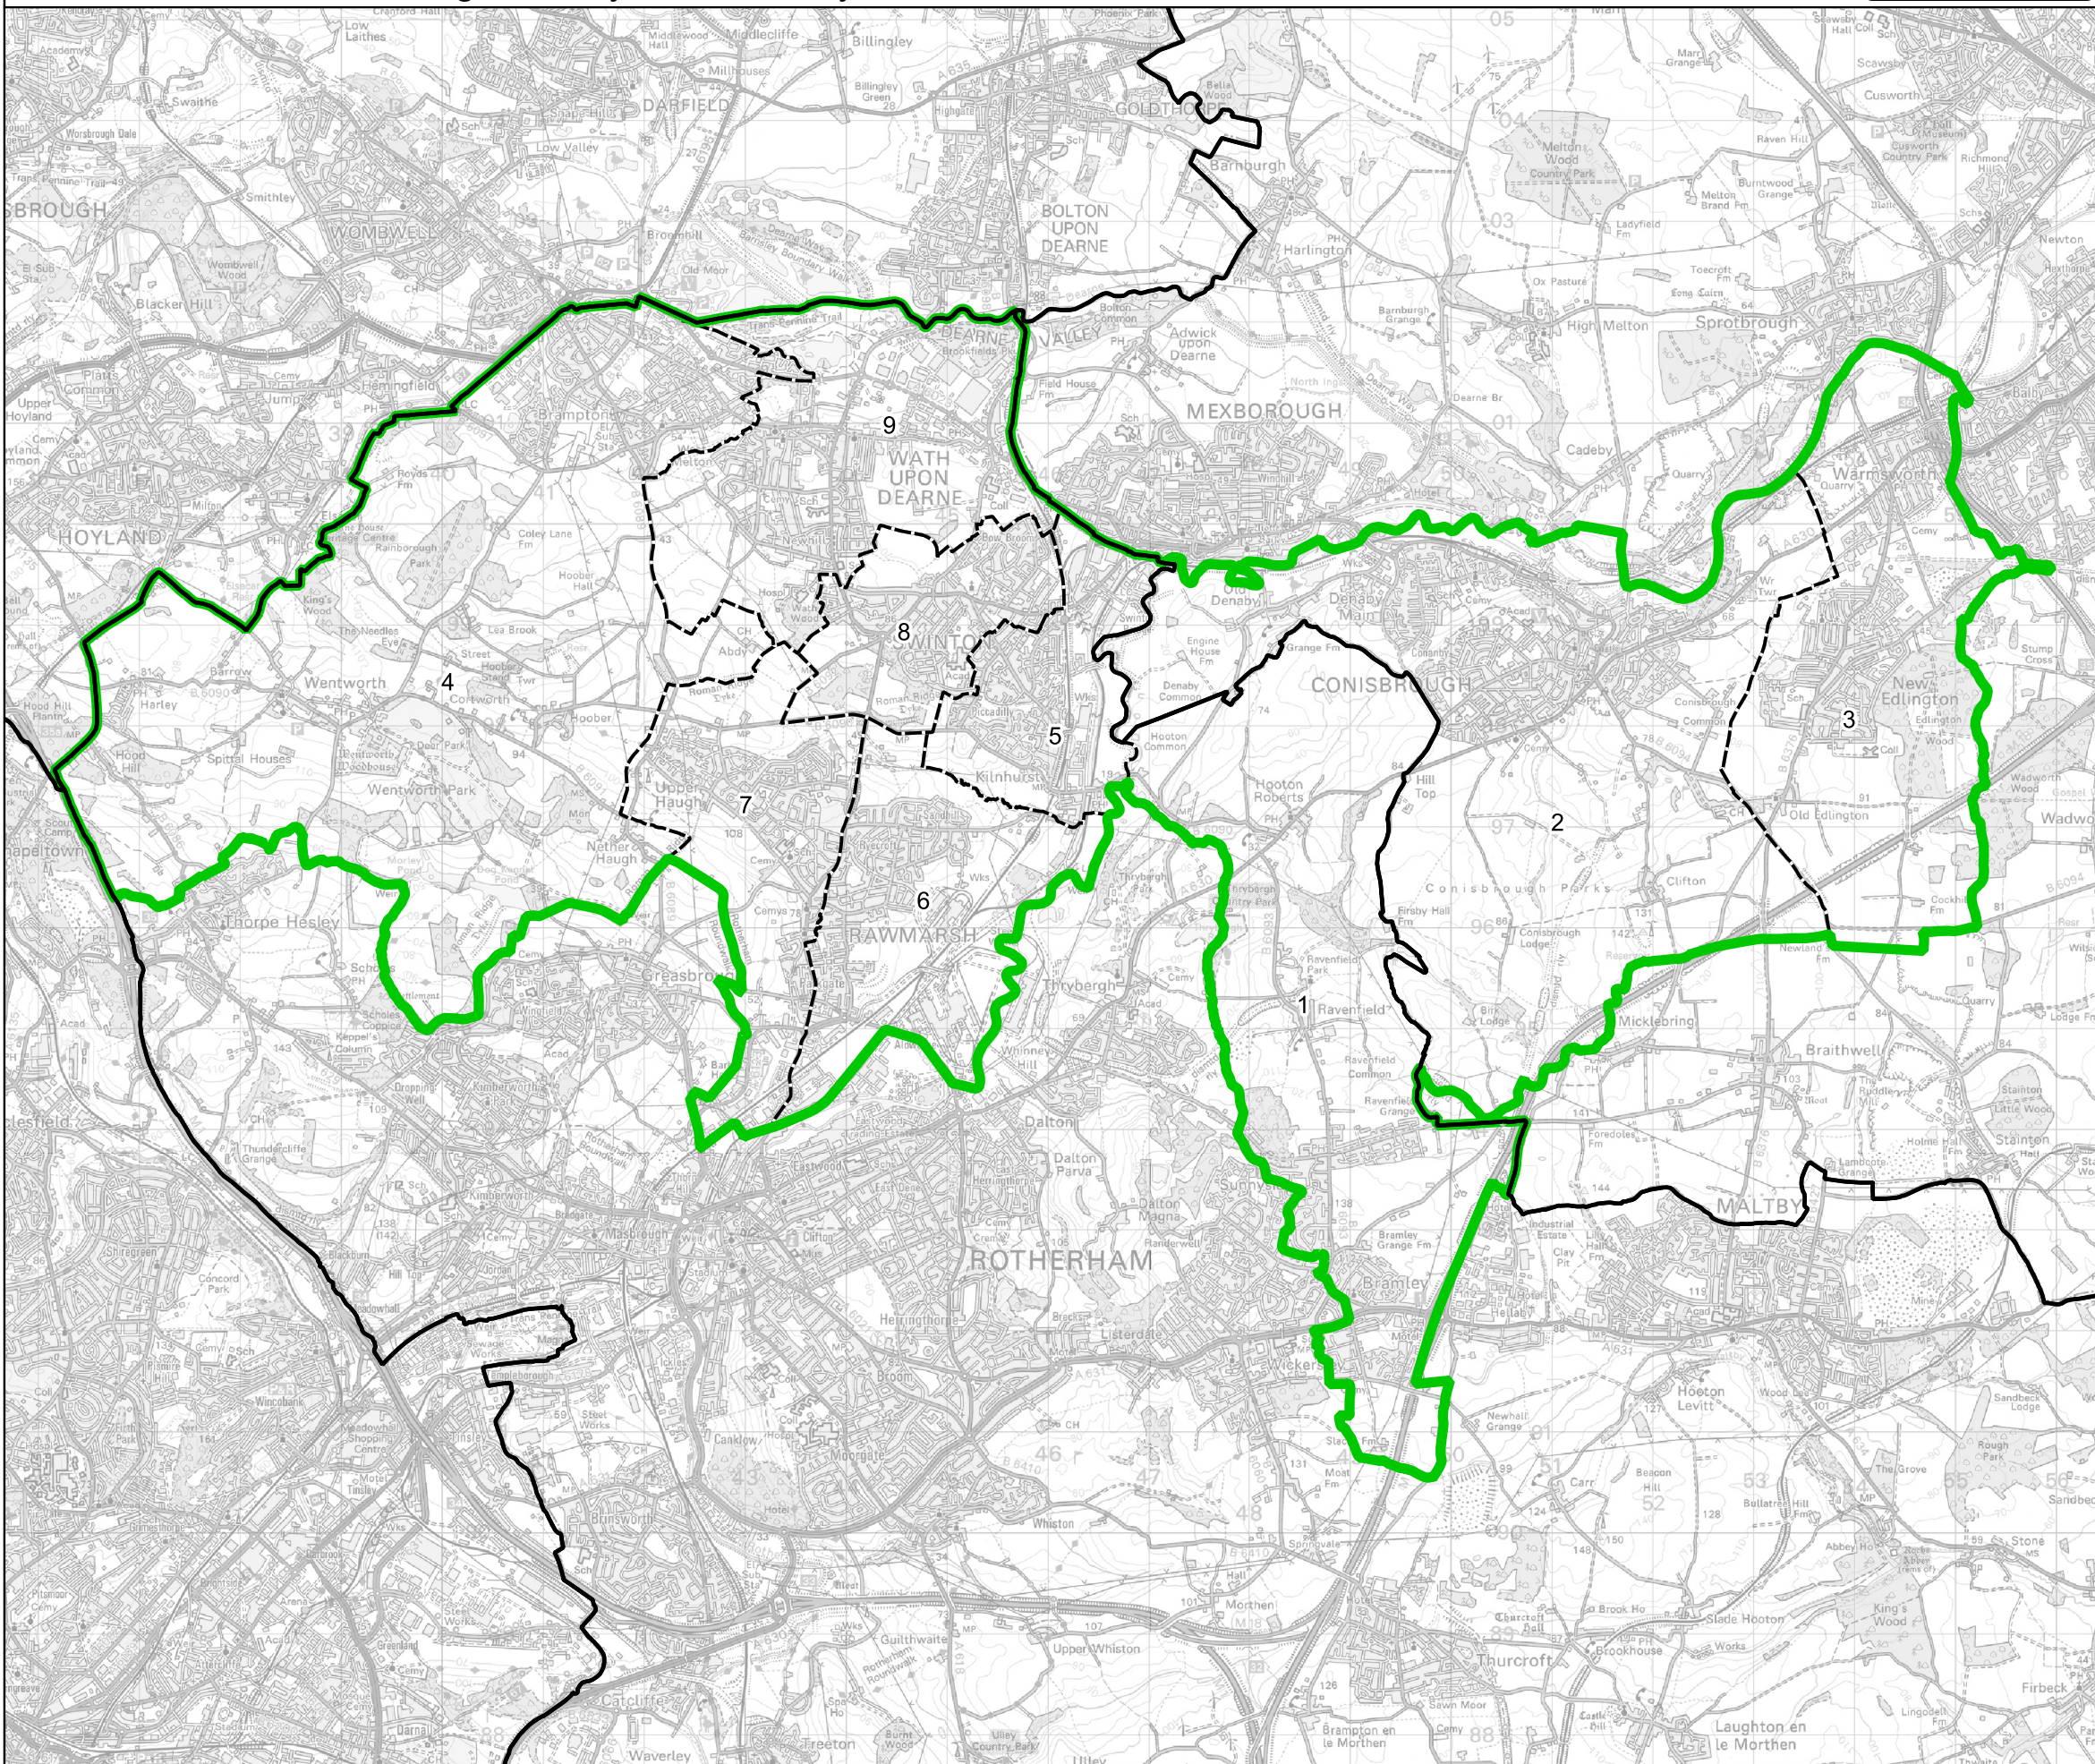

Boundary Commission for England - Final Recommendations for the Yorkshire and the Humber Region

Rawmarsh and Conisbrough County Constituency - Electorate 70,272

Wards:

- 1 Bramley & Ravenfield
- 2 Conisbrough
- 3 Edlington & Warmsworth
- 4 Hooper
- 5 Kilnhurst & Swinton East
- 6 Rawmarsh East
- 7 Rawmarsh West
- 8 Swinton Rockingham
- 9 Wath

-  Constituency
-  Local Authorities
-  Wards

0 1 2 km

© Crown copyright and database rights 2023 OS 100018289. You are permitted to use this data solely to enable you to respond to, or interact with, the organisation that provided you with the data. You are not permitted to copy, sub-licence, distribute or sell any of this data to third parties in any form. Third party rights to enforce the terms of this licence shall be reserved to OS.

Rawmarsh and Conisbrough County Constituency