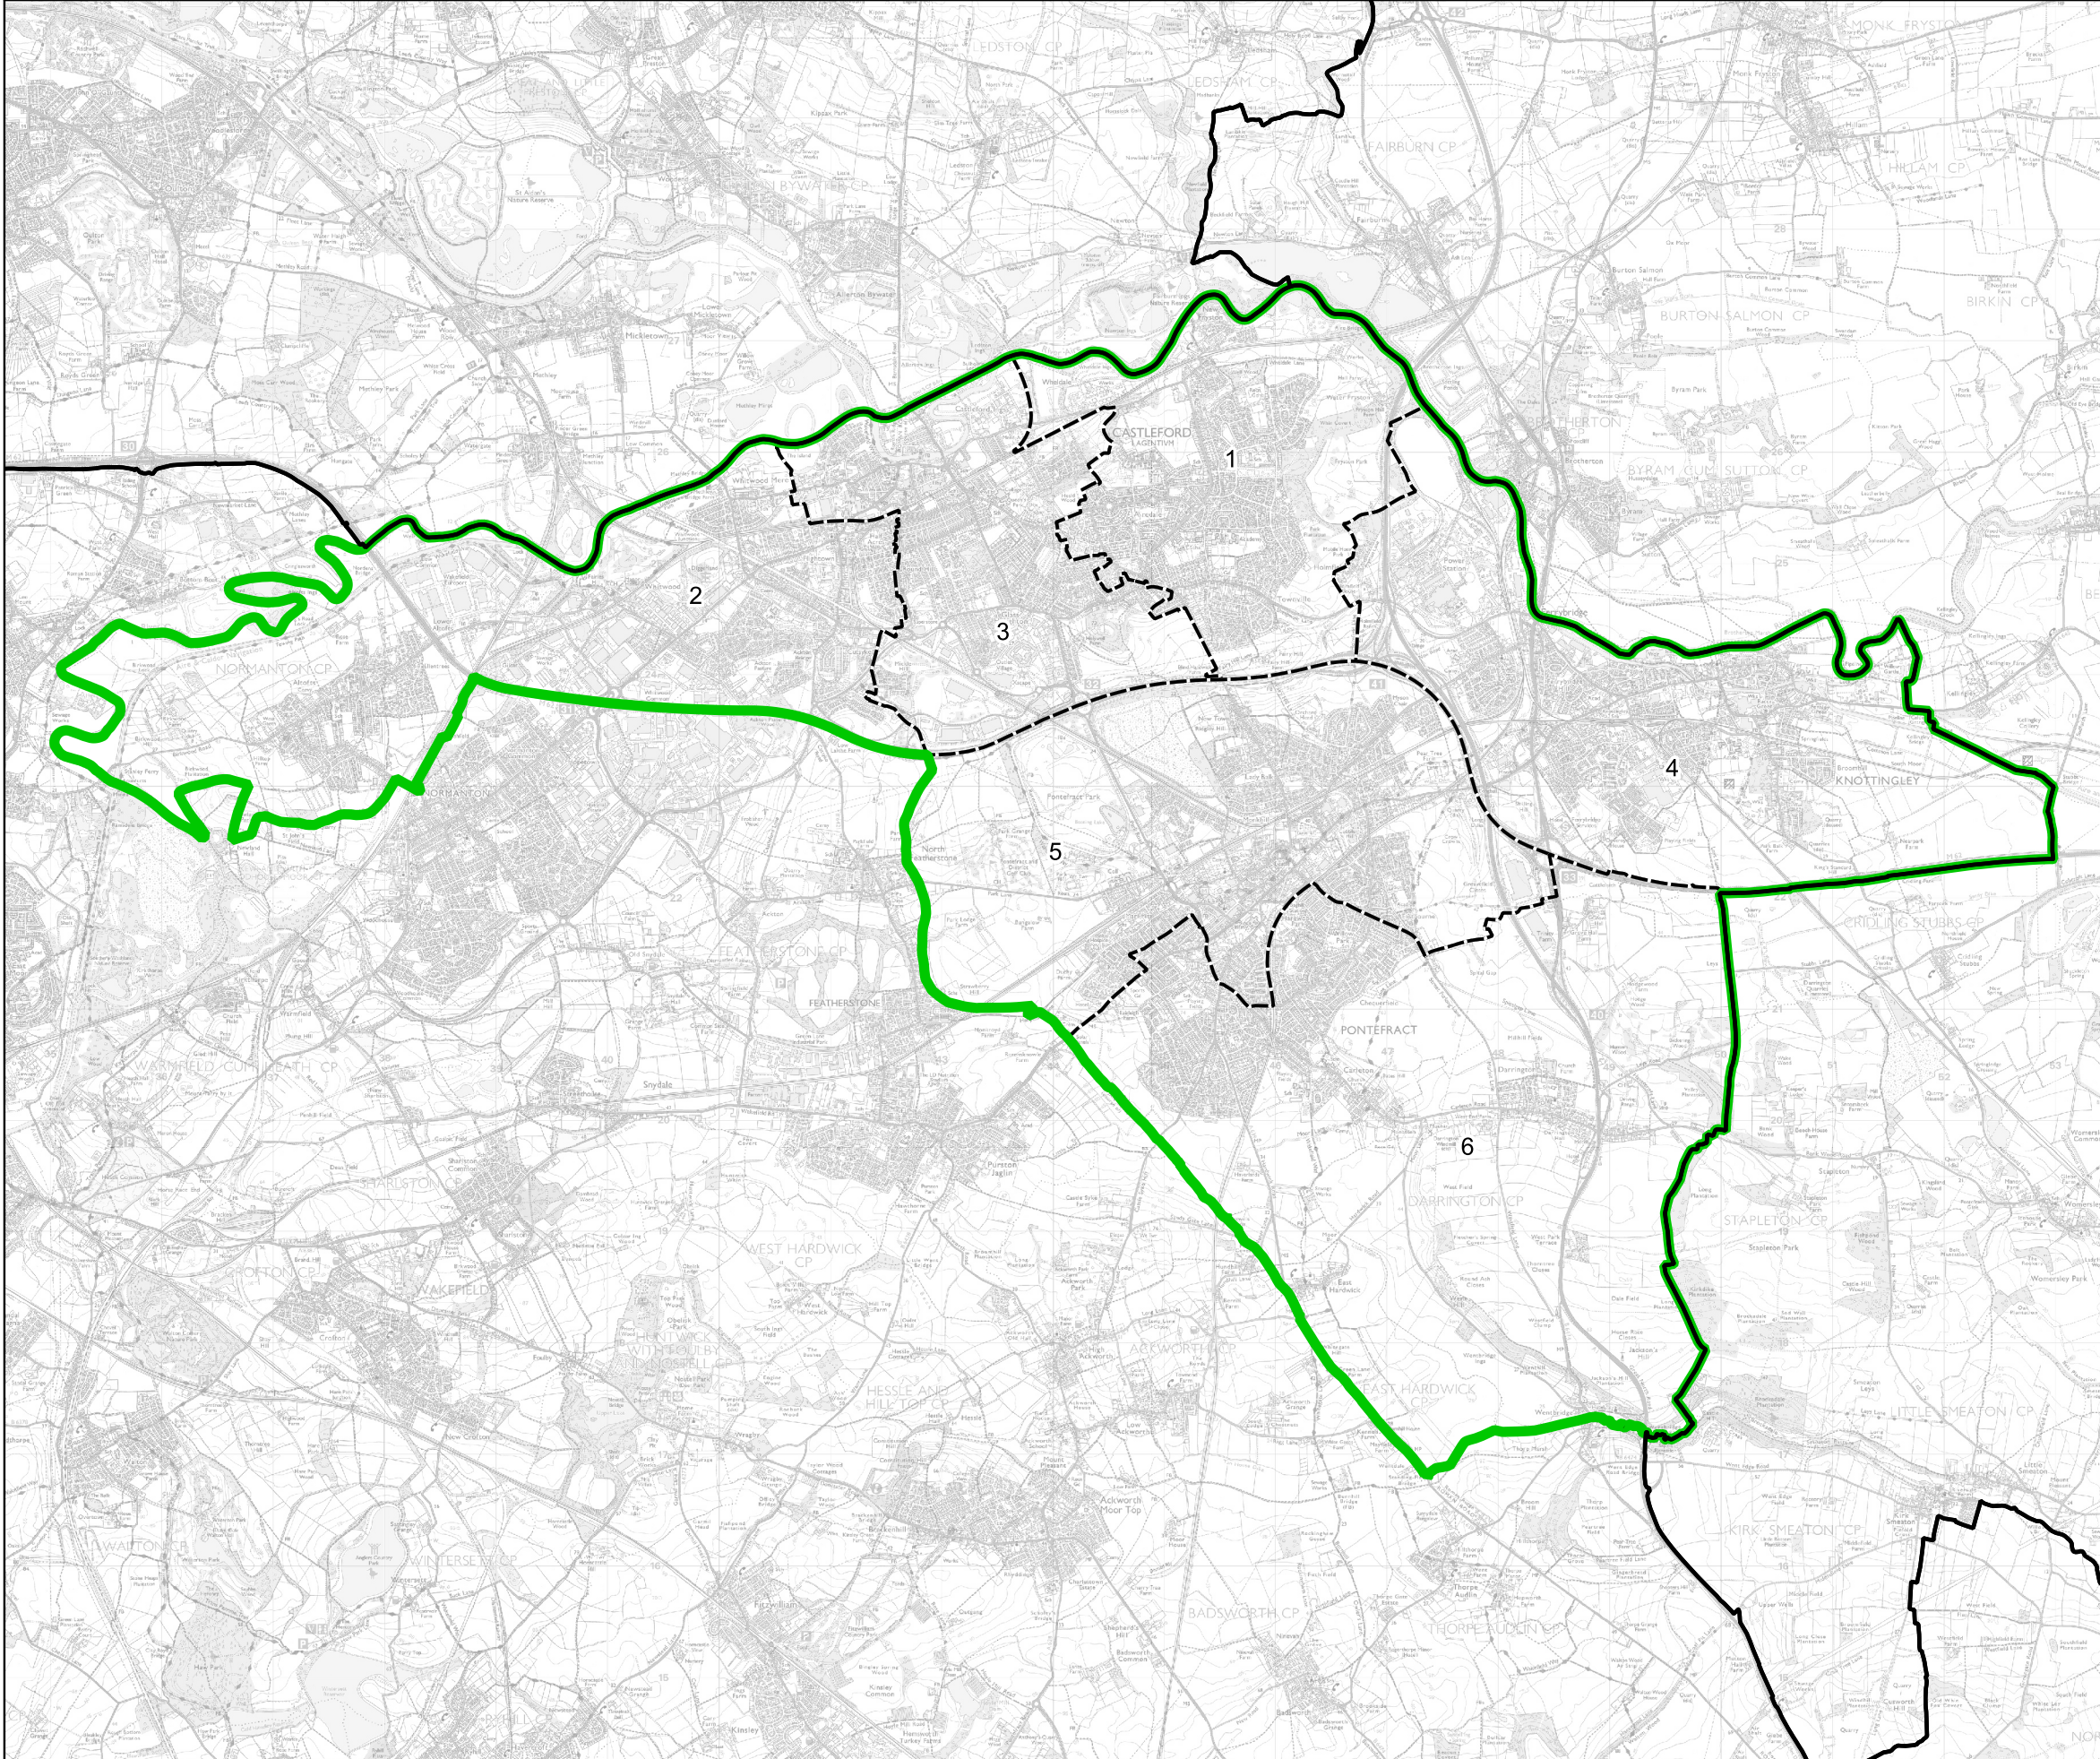

Wards:

- 1 Airedale and Ferry Fryston
- 2 Altofts and Whitwood
- 3 Castleford Central and Glasshoughton
- 4 Knottingley
- 5 Pontefract North
- 6 Pontefract South

- Constituency
- Local Authorities
- Wards

Pontefract, Castleford and Knottingley County Constituency