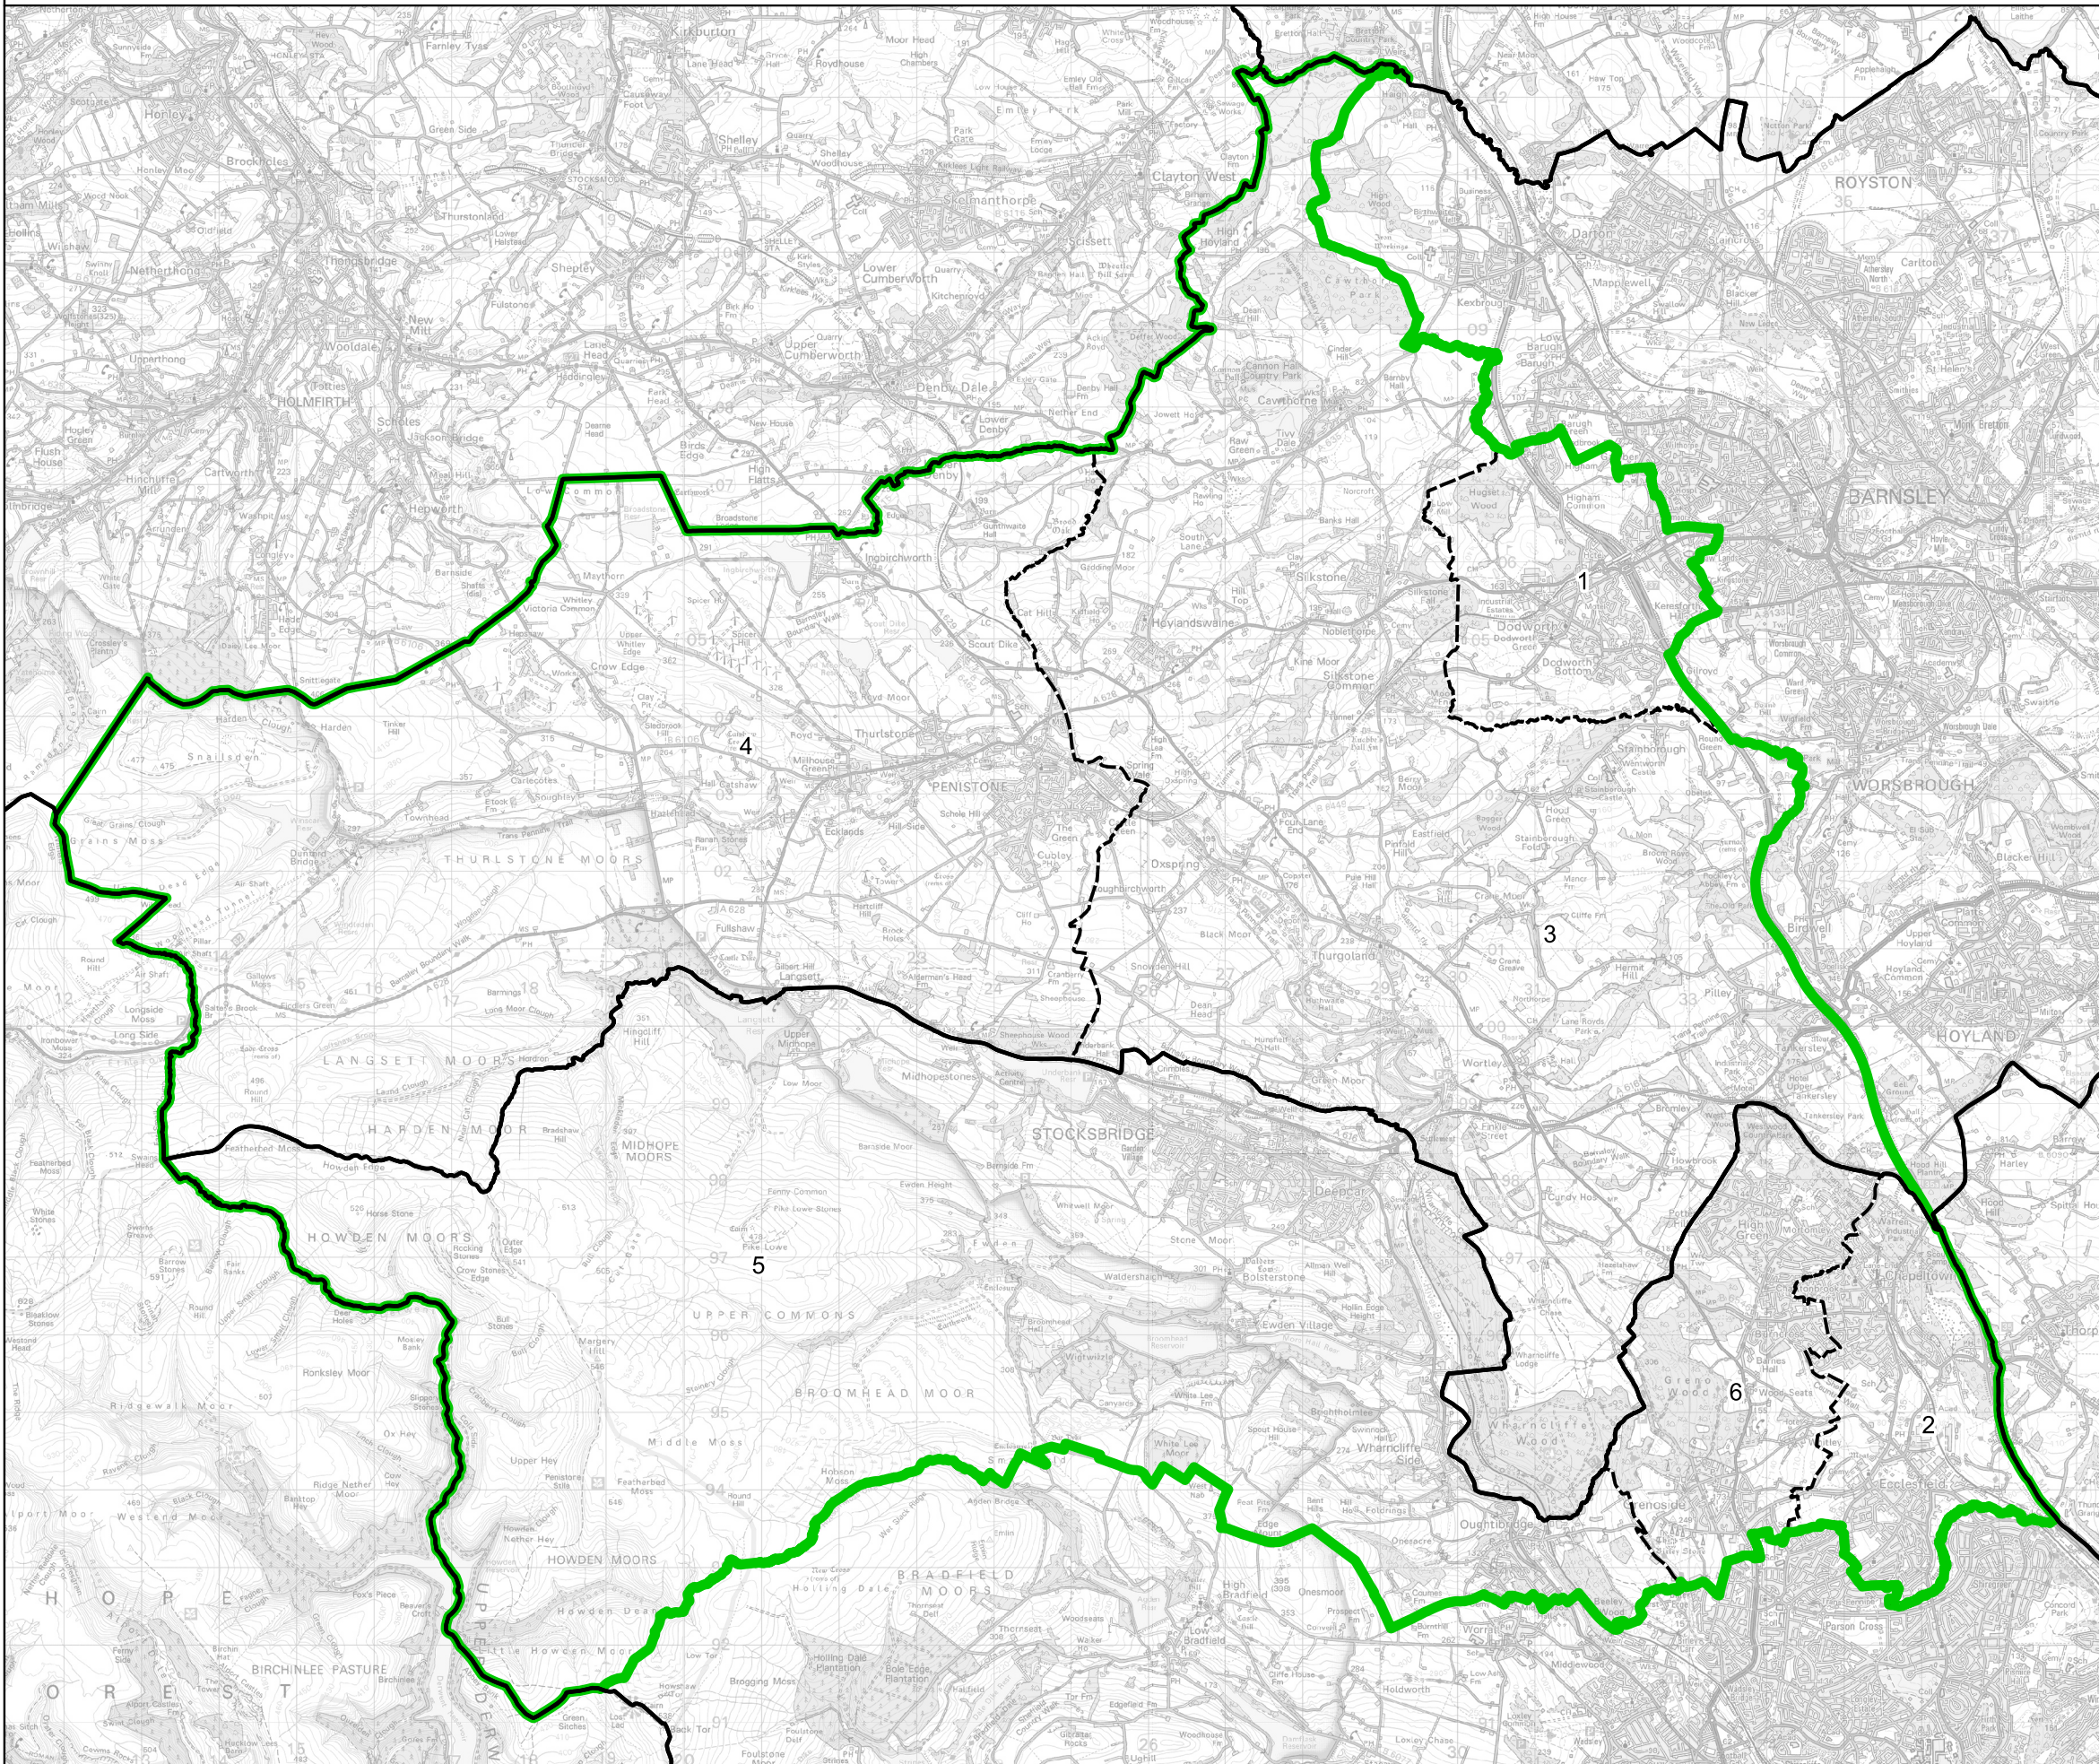

Boundary Commission for England - Final Recommendations for the Yorkshire and the Humber Region

Penistone and Stocksbridge County Constituency - Electorate 71,377

Wards:

- 1 Dodworth
- 2 East Ecclesfield
- 3 Penistone East
- 4 Penistone West
- 5 Stocksbridge & Upper Don
- 6 West Ecclesfield

- Constituency
- Local Authorities
- Wards

0 1 2 km

© Crown copyright and database rights 2023 OS 100018289. You are permitted to use this data solely to enable you to respond to, or interact with, the organisation that provided you with the data. You are not permitted to copy, sub-licence, distribute or sell any of this data to third parties in any form. Third party rights to enforce the terms of this licence shall be reserved to OS.

Penistone and Stocksbridge County Constituency