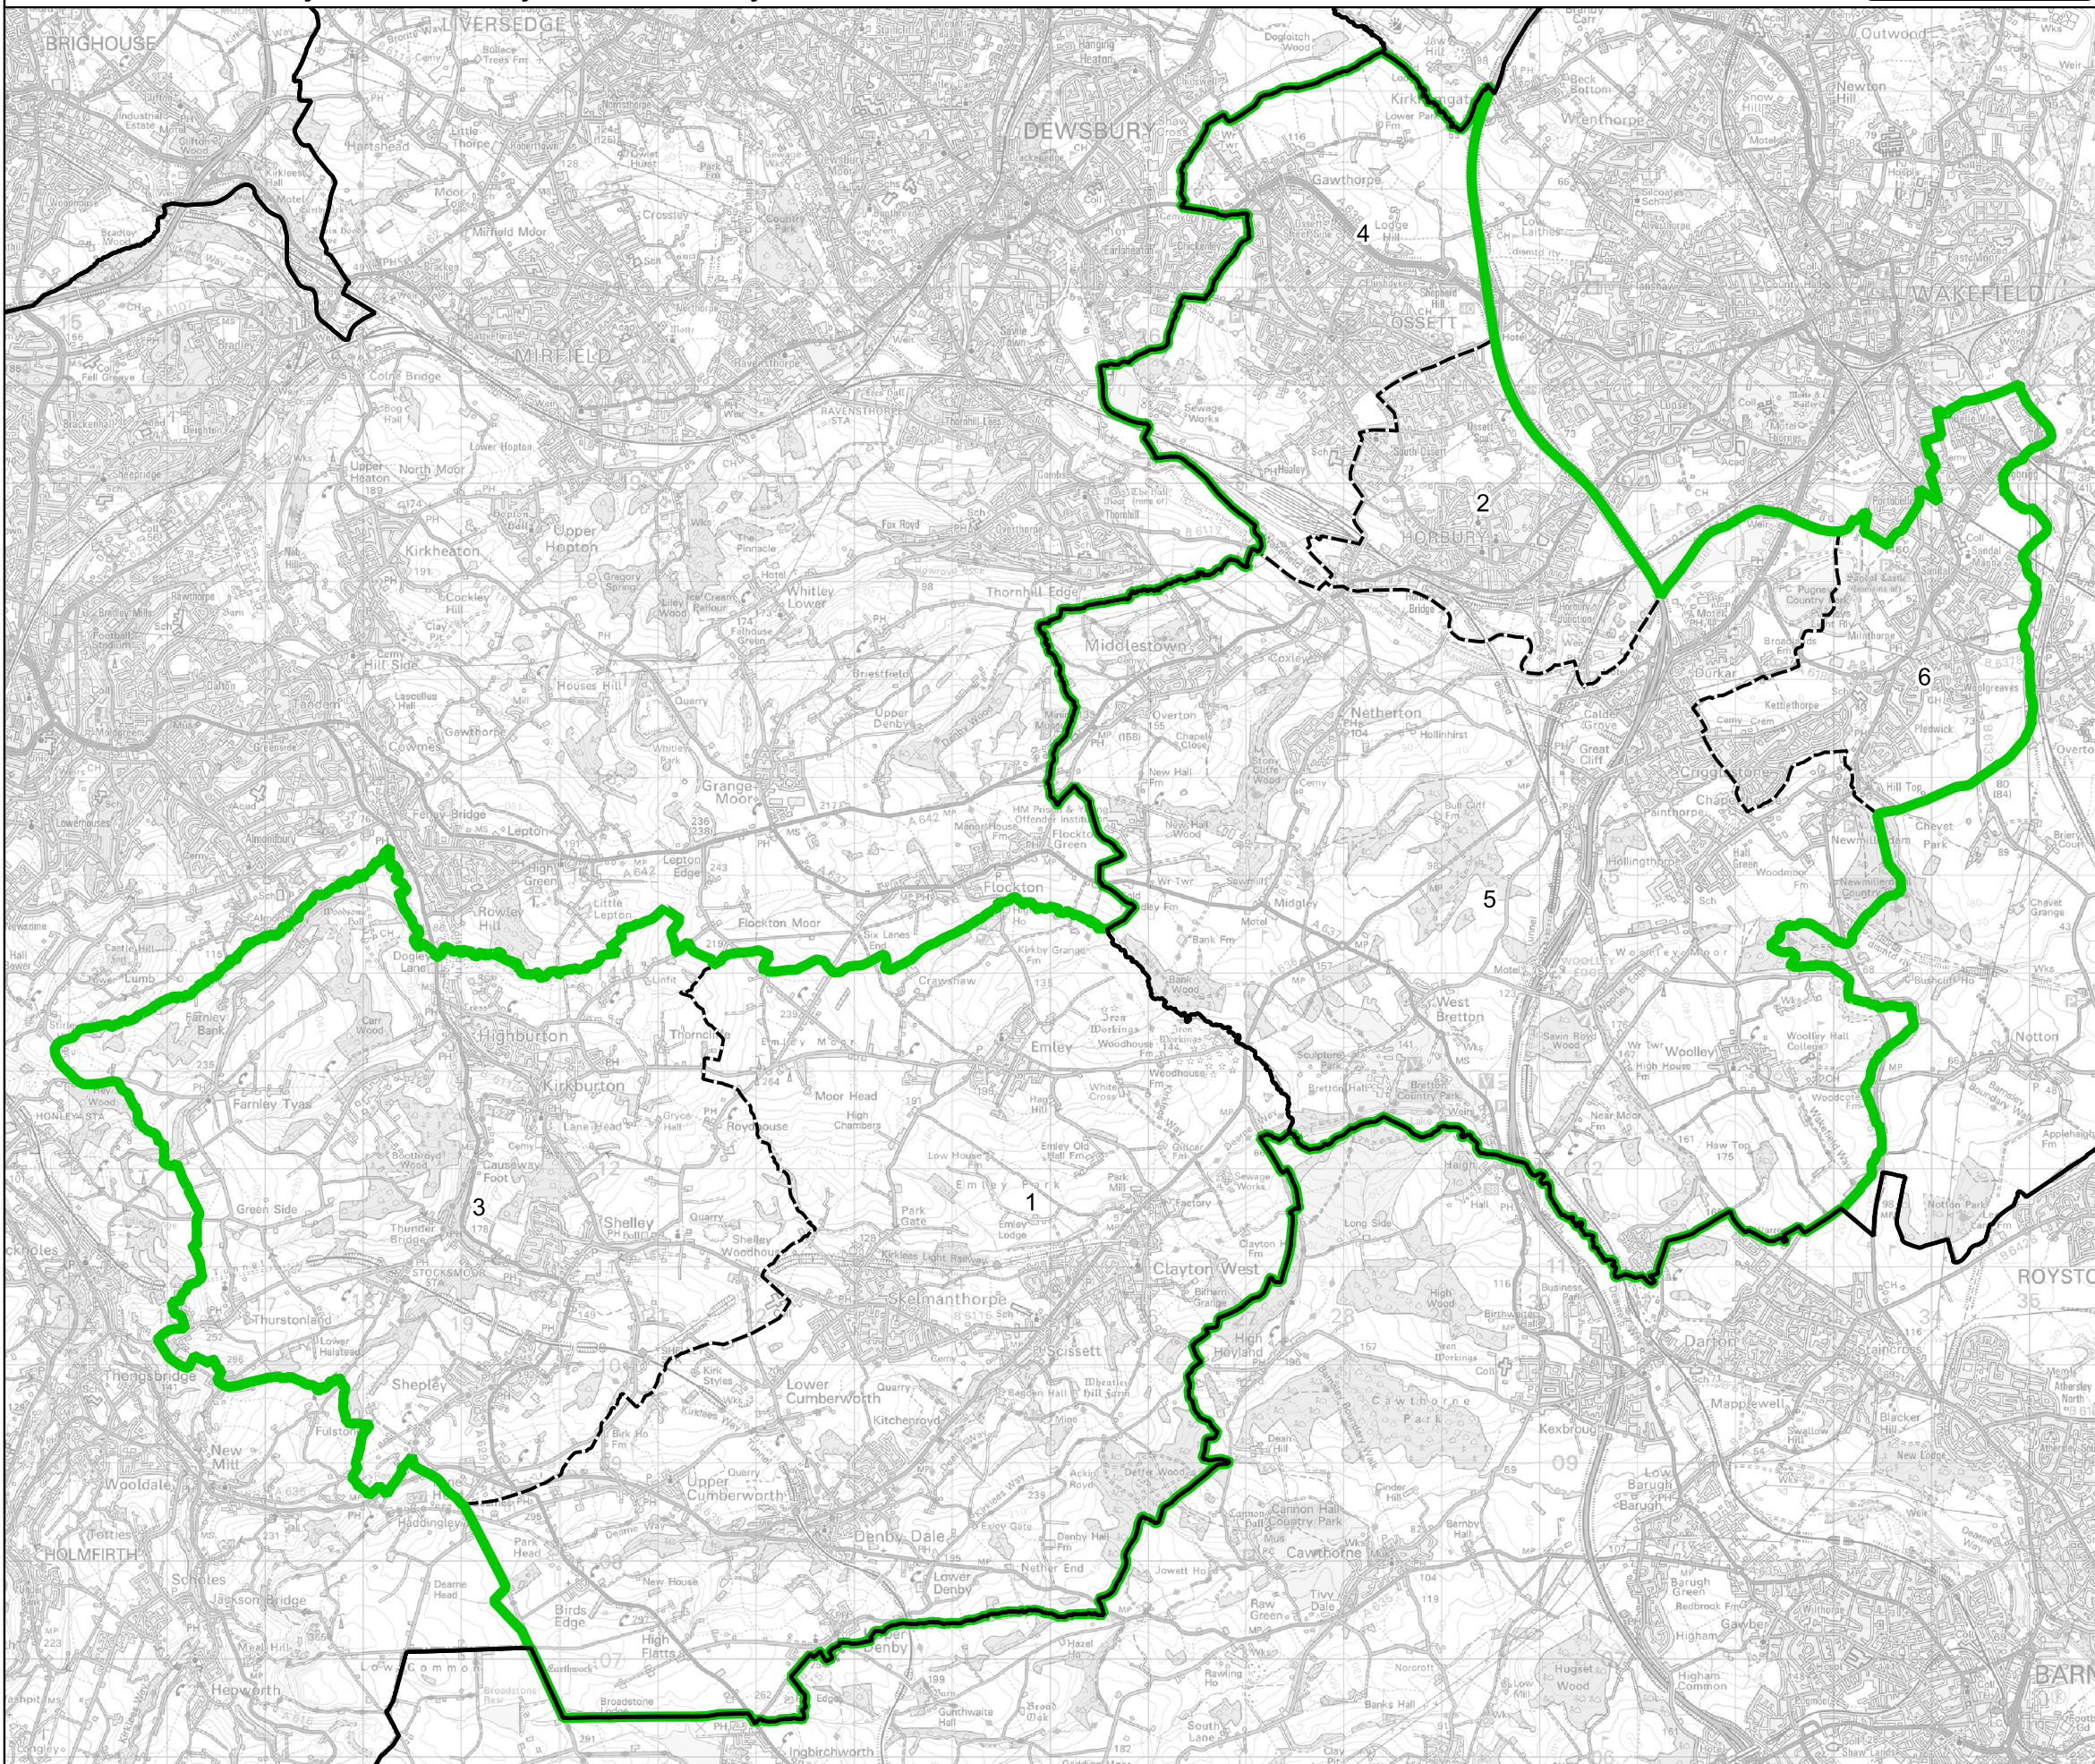

Boundary Commission for England - Final Recommendations for the Yorkshire and the Humber Region

Ossett and Denby Dale County Constituency - Electorate 71,595

Wards:

- 1 Denby Dale
- 2 Horbury and South Ossett
- 3 Kirkburton (Part)
- 4 Ossett
- 5 Wakefield Rural
- 6 Wakefield South

- Constituency
- Local Authorities
- Wards

© Crown copyright and database rights 2023 OS 100018289. You are permitted to use this data solely to enable you to respond to, or interact with, the organisation that provided you with the data. You are not permitted to copy, sub-licence, distribute or sell any of this data to third parties in any form. Third party rights to enforce the terms of this licence shall be reserved to OS.

Ossett and Denby Dale County Constituency