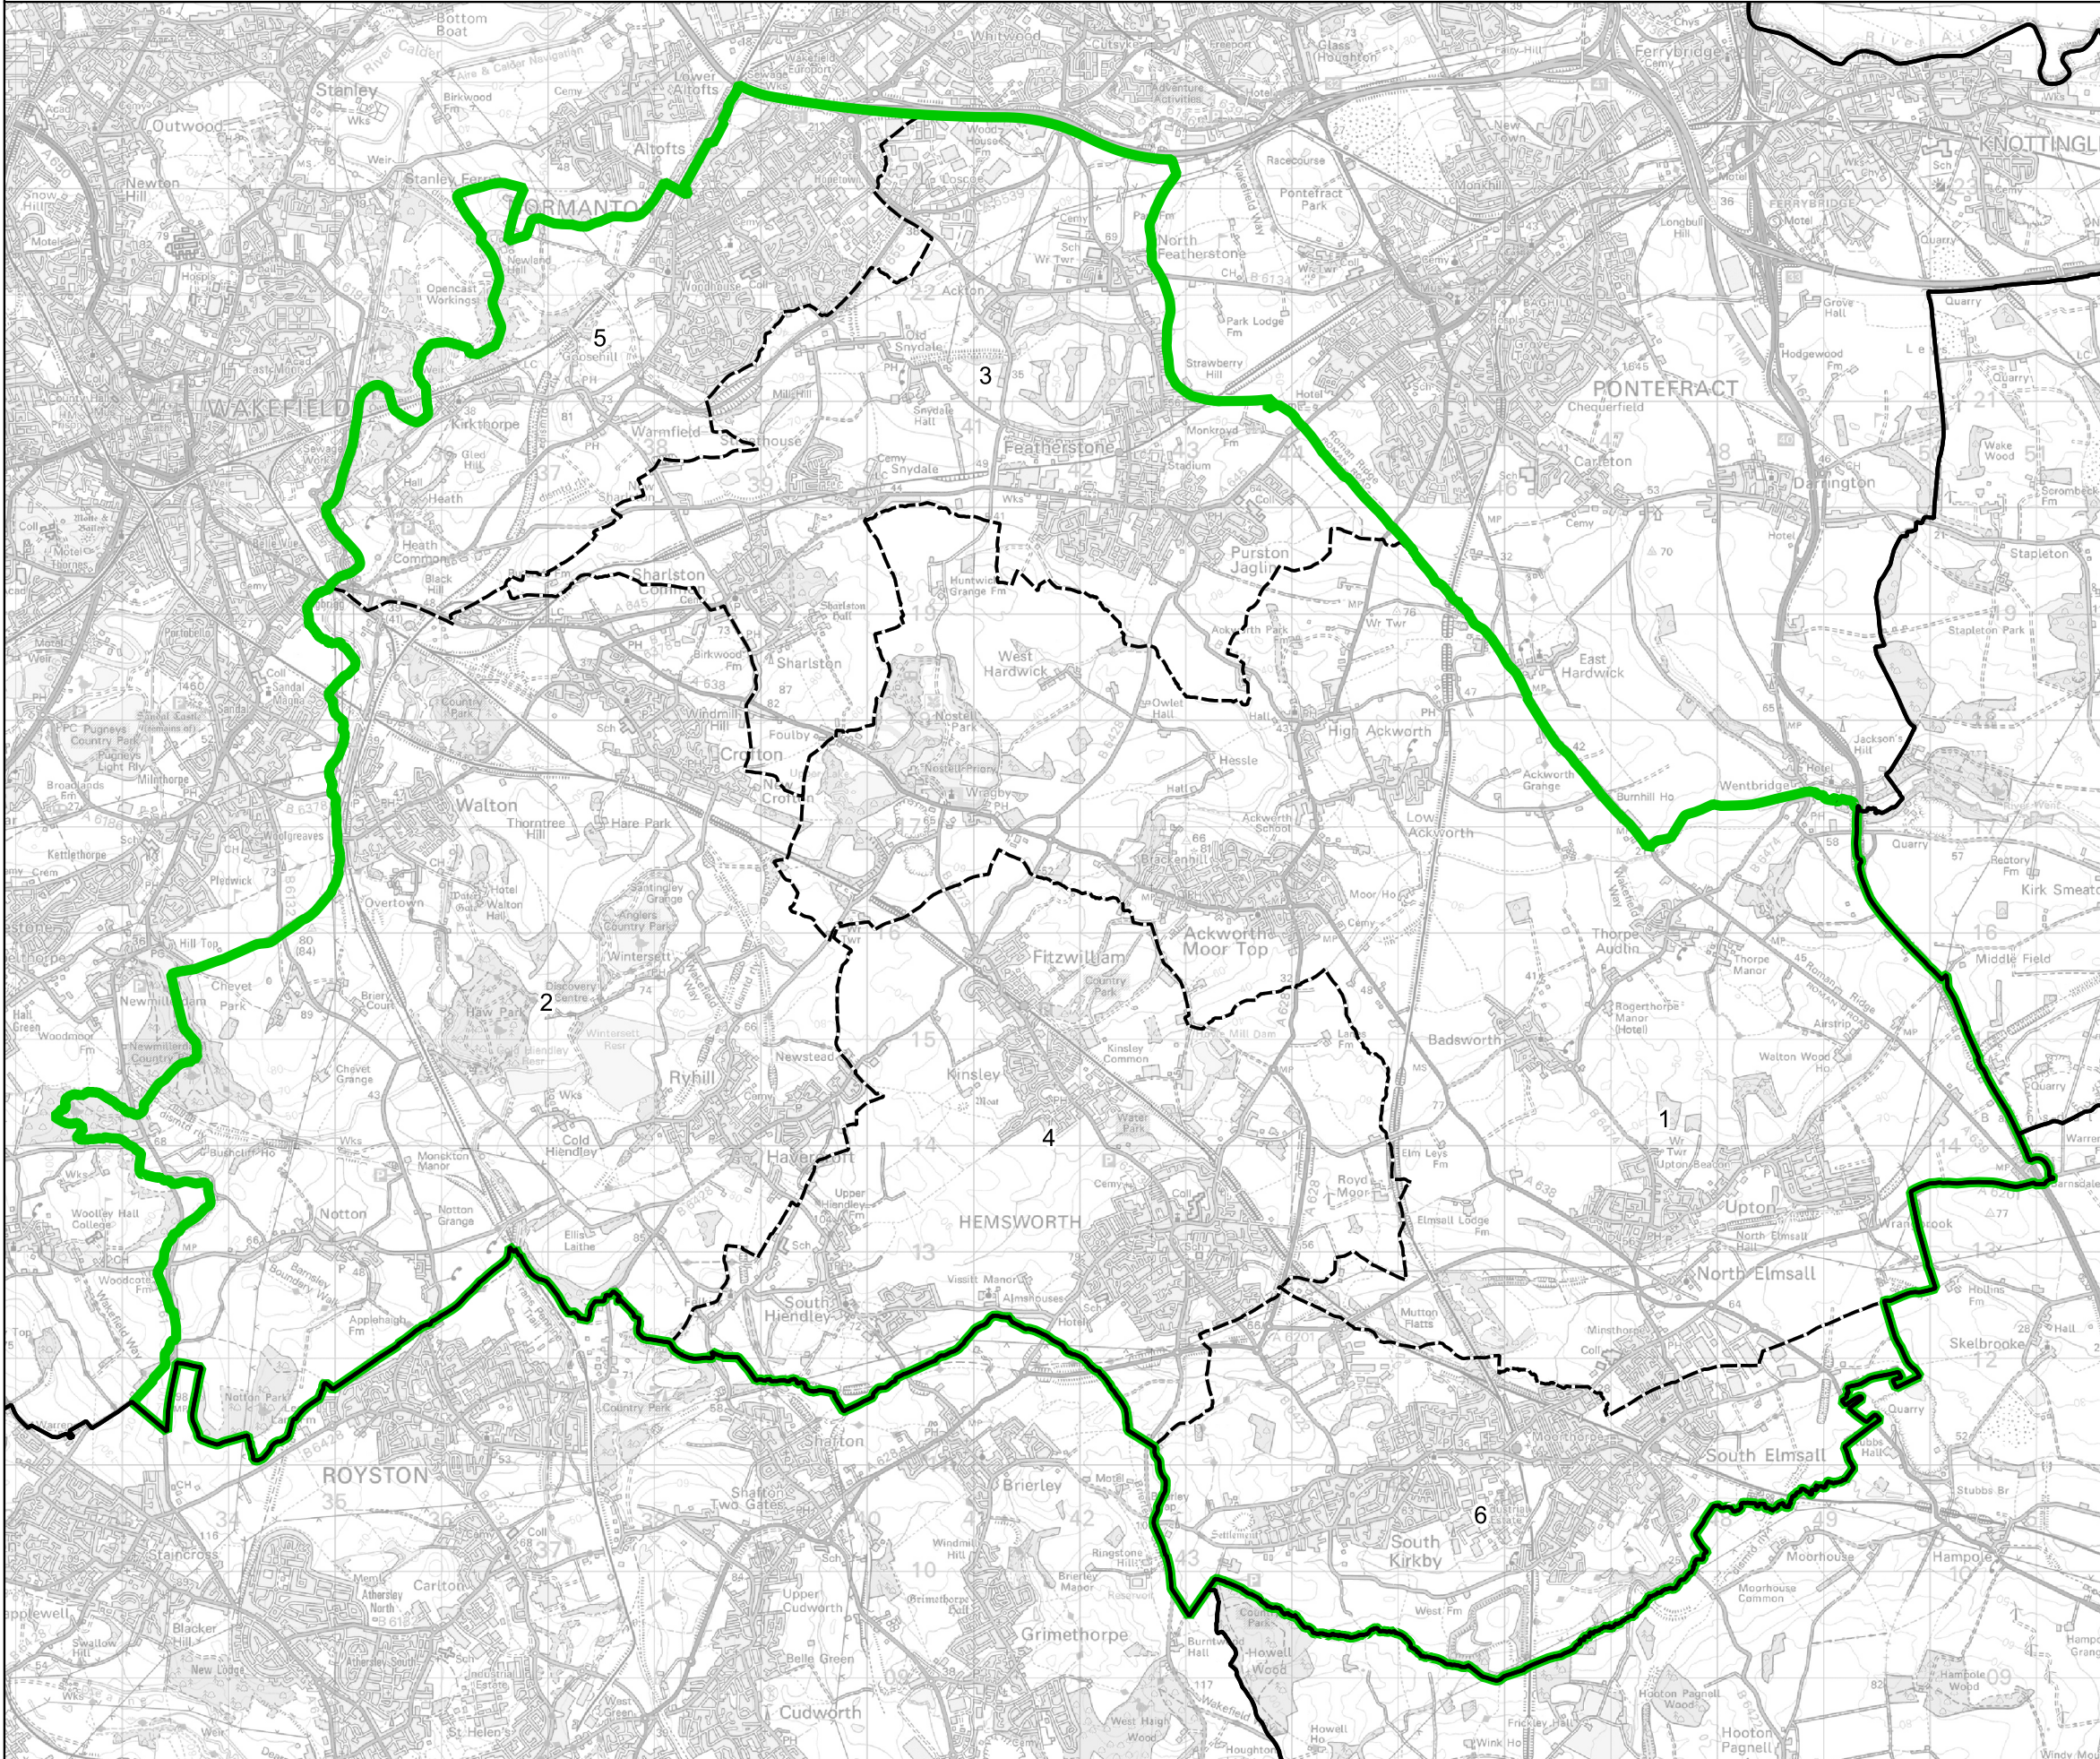

Boundary Commission for England - Final Recommendations for the Yorkshire and the Humber Region

Normanton and Hemsworth County Constituency - Electorate 75,388

Wards:

- 1 Ackworth, North Elmsall and Upton
- 2 Crofton, Ryhill and Walton
- 3 Featherstone
- 4 Hemsworth
- 5 Normanton
- 6 South Elmsall and South Kirkby

 Constituency

 Local Authorities

 Wards

0 0.9 1.8 km

© Crown copyright and database rights 2023 OS 100018289. You are permitted to use this data solely to enable you to respond to, or interact with, the organisation that provided you with the data. You are not permitted to copy, sub-licence, distribute or sell any of this data to third parties in any form. Third party rights to enforce the terms of this licence shall be reserved to OS.

Normanton and Hemsworth County Constituency