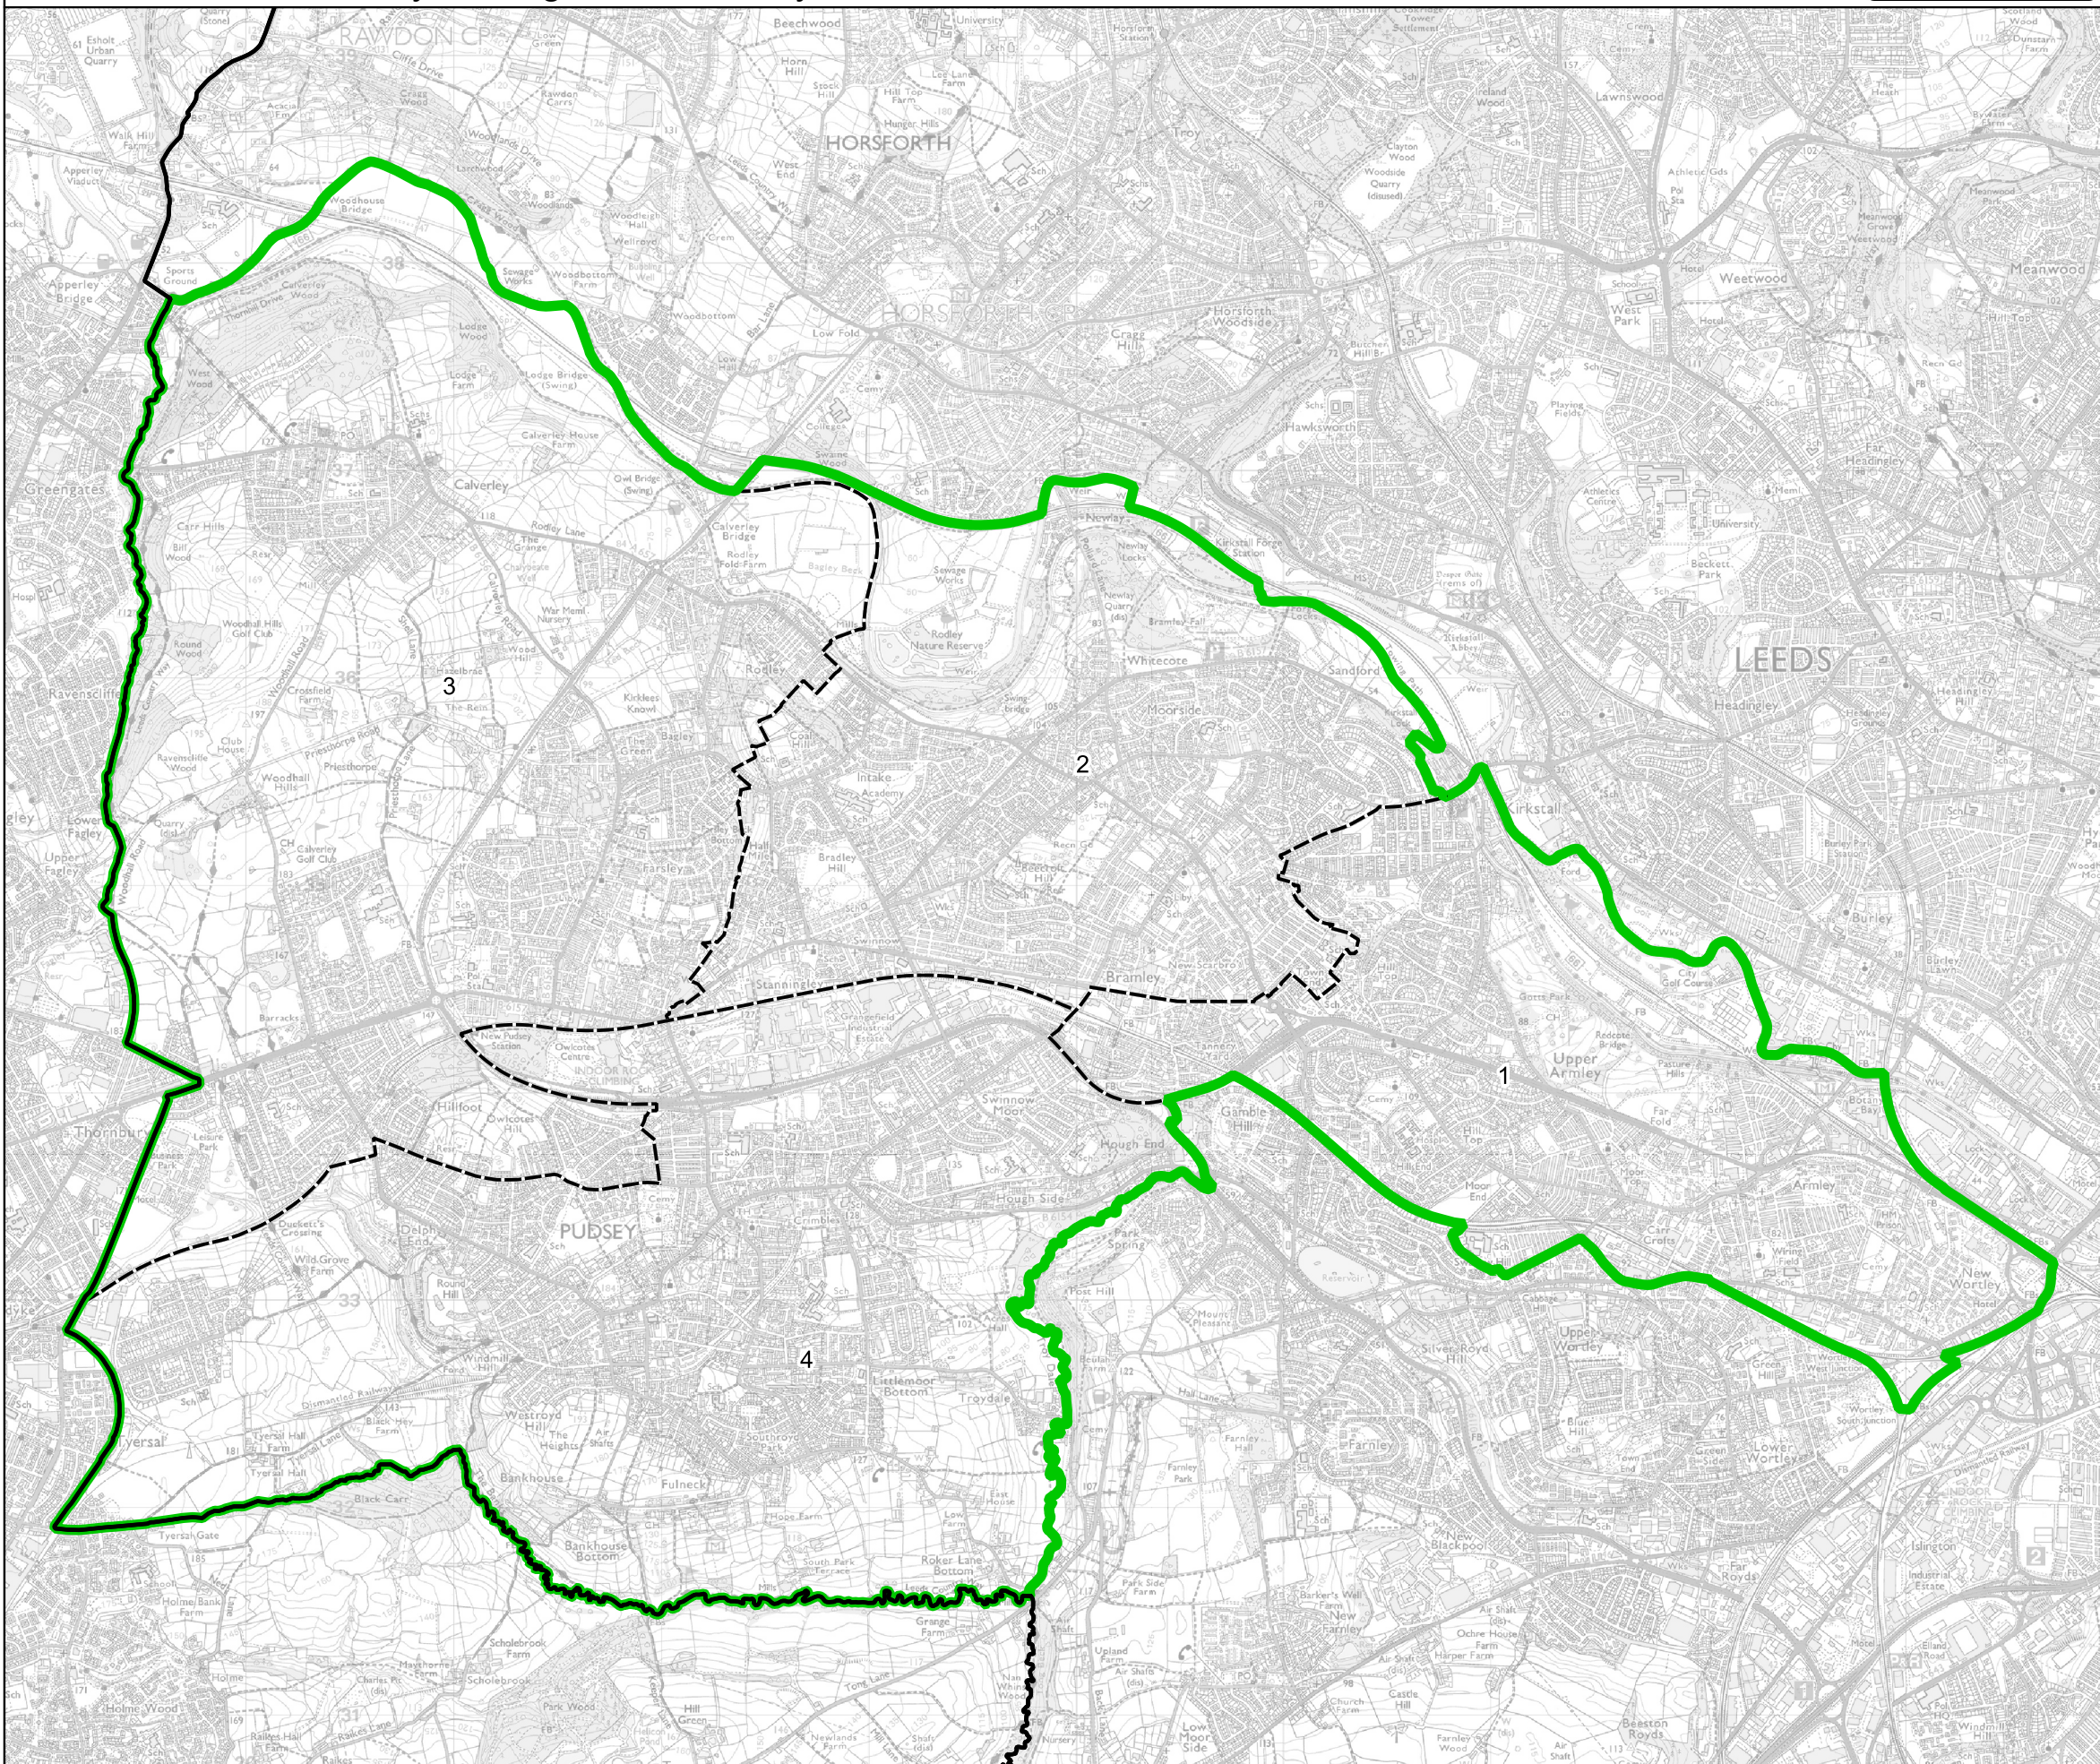

Boundary Commission for England - Final Recommendations for the Yorkshire and the Humber Region

Leeds West and Pudsey Borough Constituency - Electorate 70,270

Wards:

- 1 Armley
- 2 Bramley & Stanningley
- 3 Calverley & Farsley
- 4 Pudsey