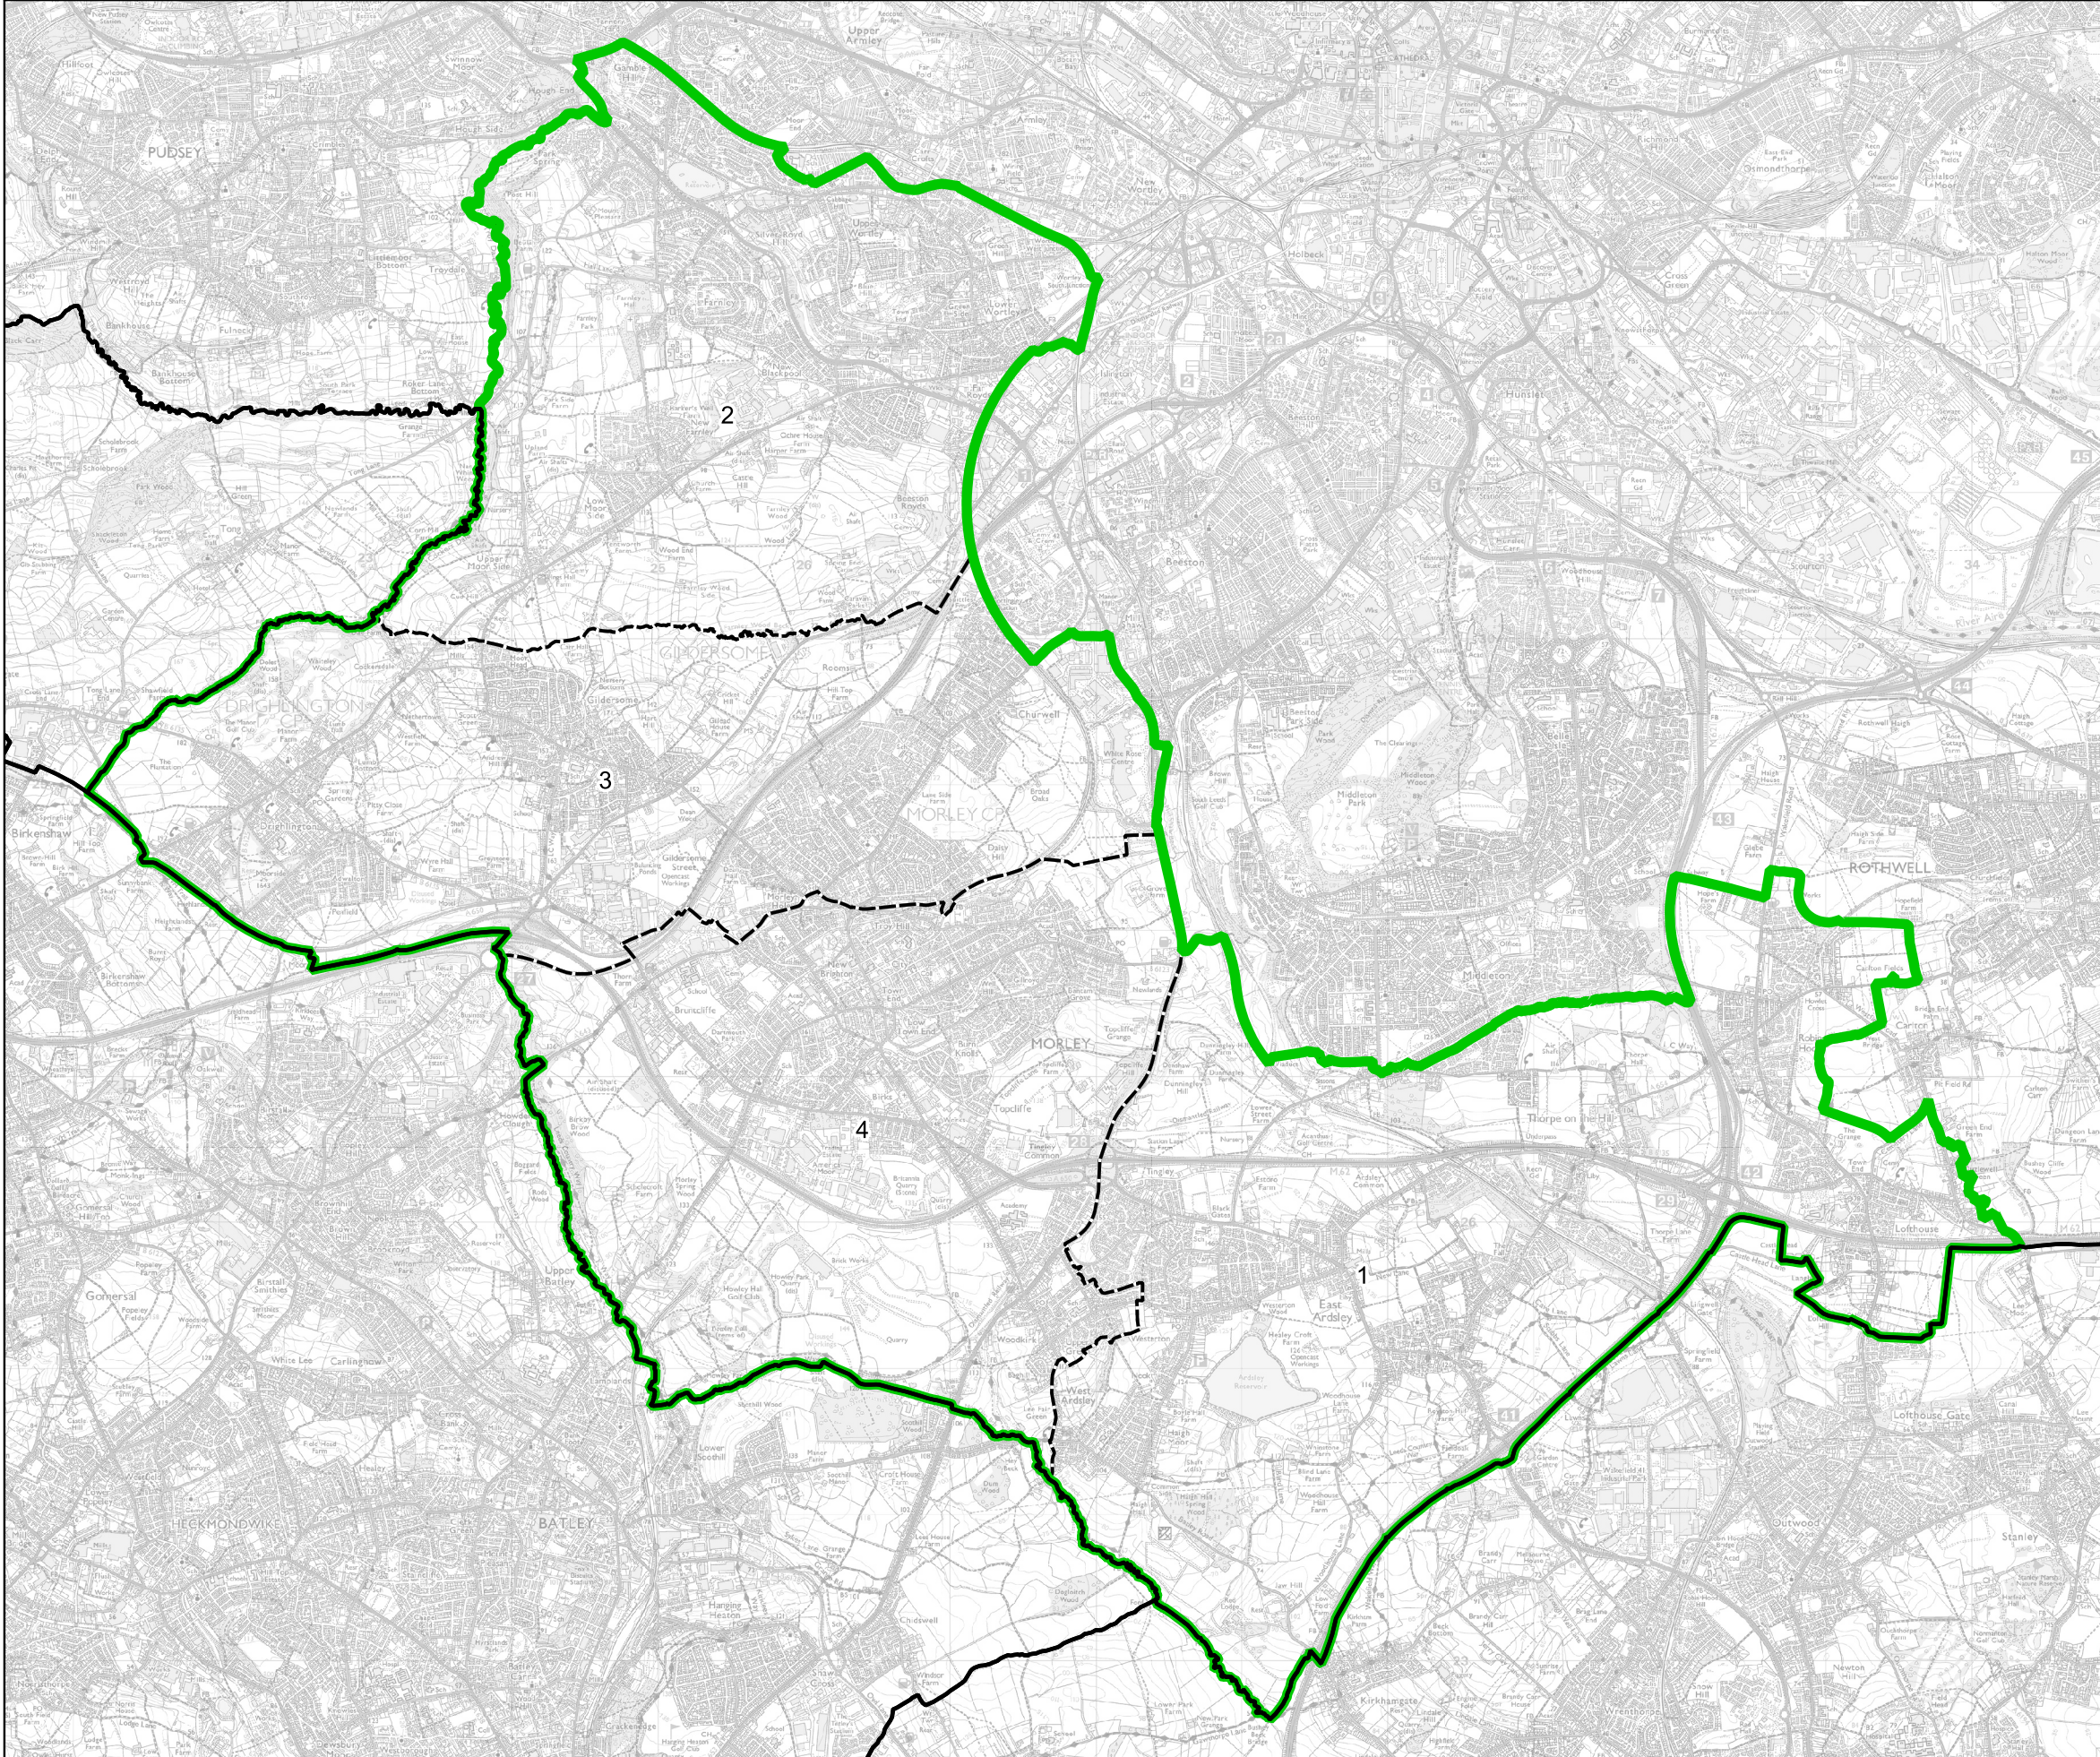

Wards:

- 1 Ardsley & Robin Hood
- 2 Farnley & Wortley
- 3 Morley North
- 4 Morley South

- Constituency
- Local Authorities
- Wards

© Crown copyright and database rights 2023 OS 100018289. You are permitted to use this data solely to enable you to respond to, or interact with, the organisation that provided you with the data. You are not permitted to copy, sub-licence, distribute or sell any of this data to third parties in any form. Third party rights to enforce the terms of this licence shall be reserved to OS.