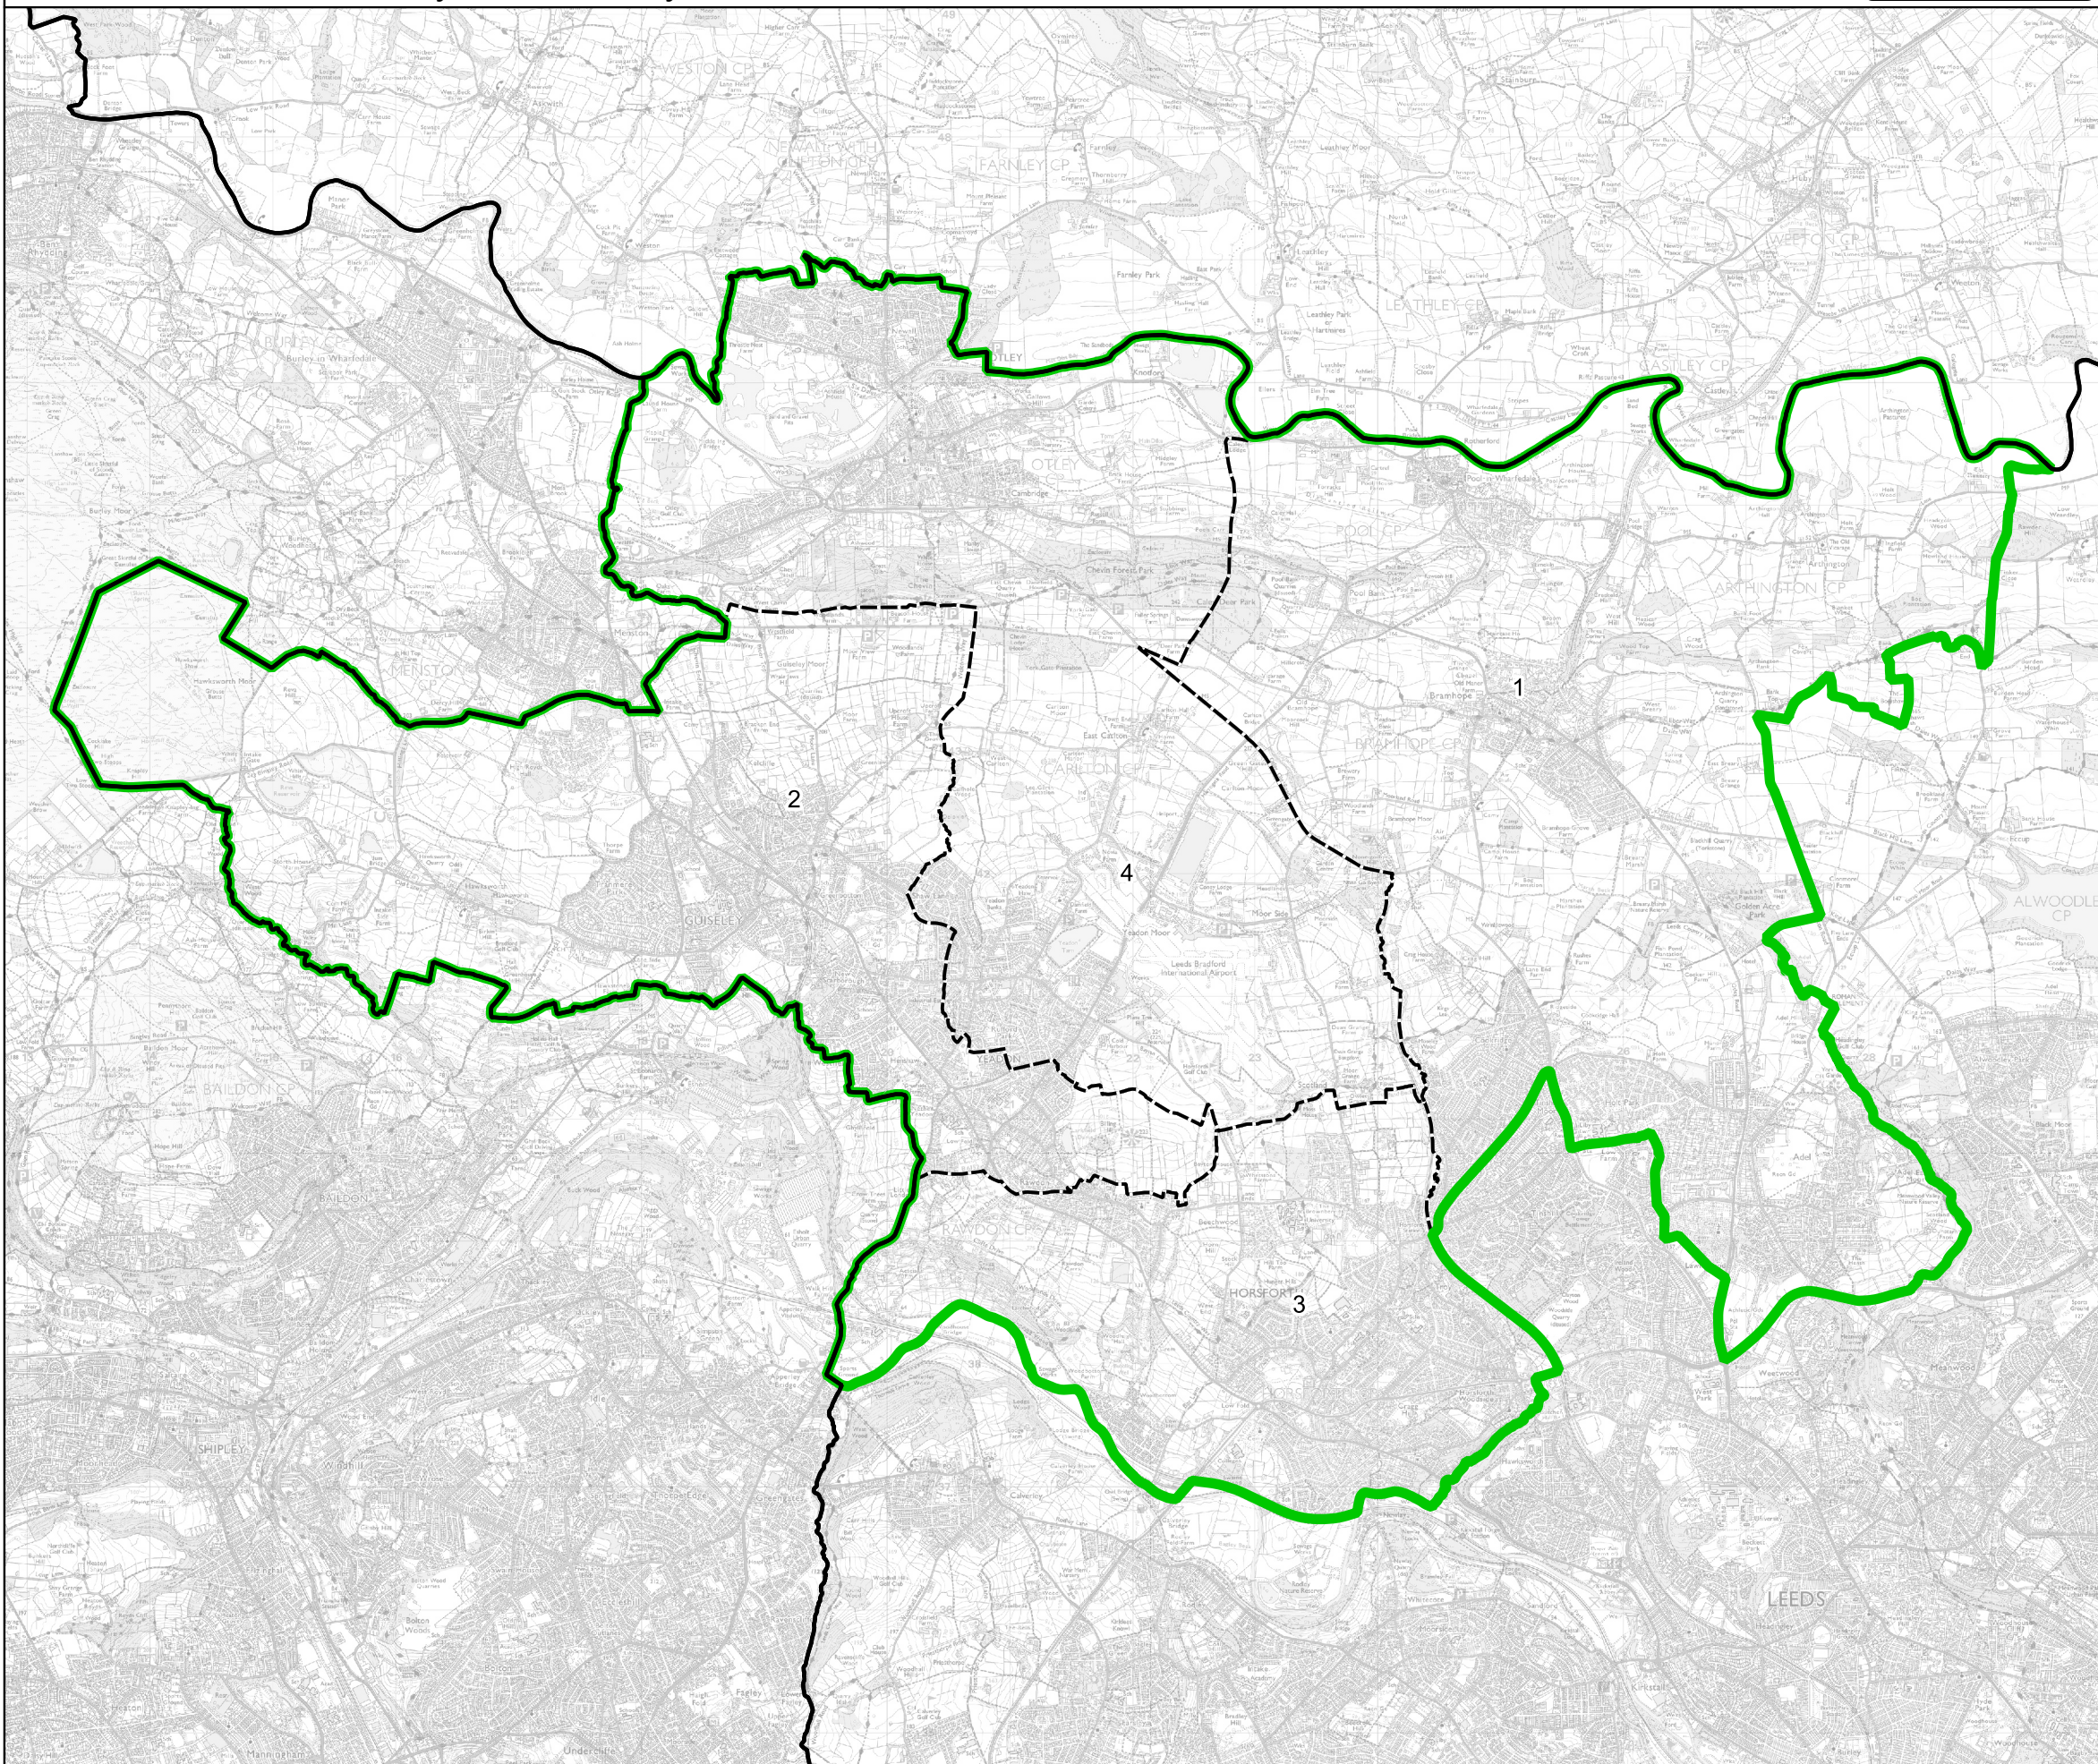

Wards:

- 1 Adel & Wharfedale
- 2 Guiseley & Rawdon
- 3 Horsforth
- 4 Otley & Yeadon

Constituency
 Local Authorities
 Wards

0 0.8 1.6 km

© Crown copyright and database rights 2023 OS 100018289. You are permitted to use this data solely to enable you to respond to, or interact with, the organisation that provided you with the data. You are not permitted to copy, sub-licence, distribute or sell any of this data to third parties in any form. Third party rights to enforce the terms of this licence shall be reserved to OS.

Leeds North West County Constituency