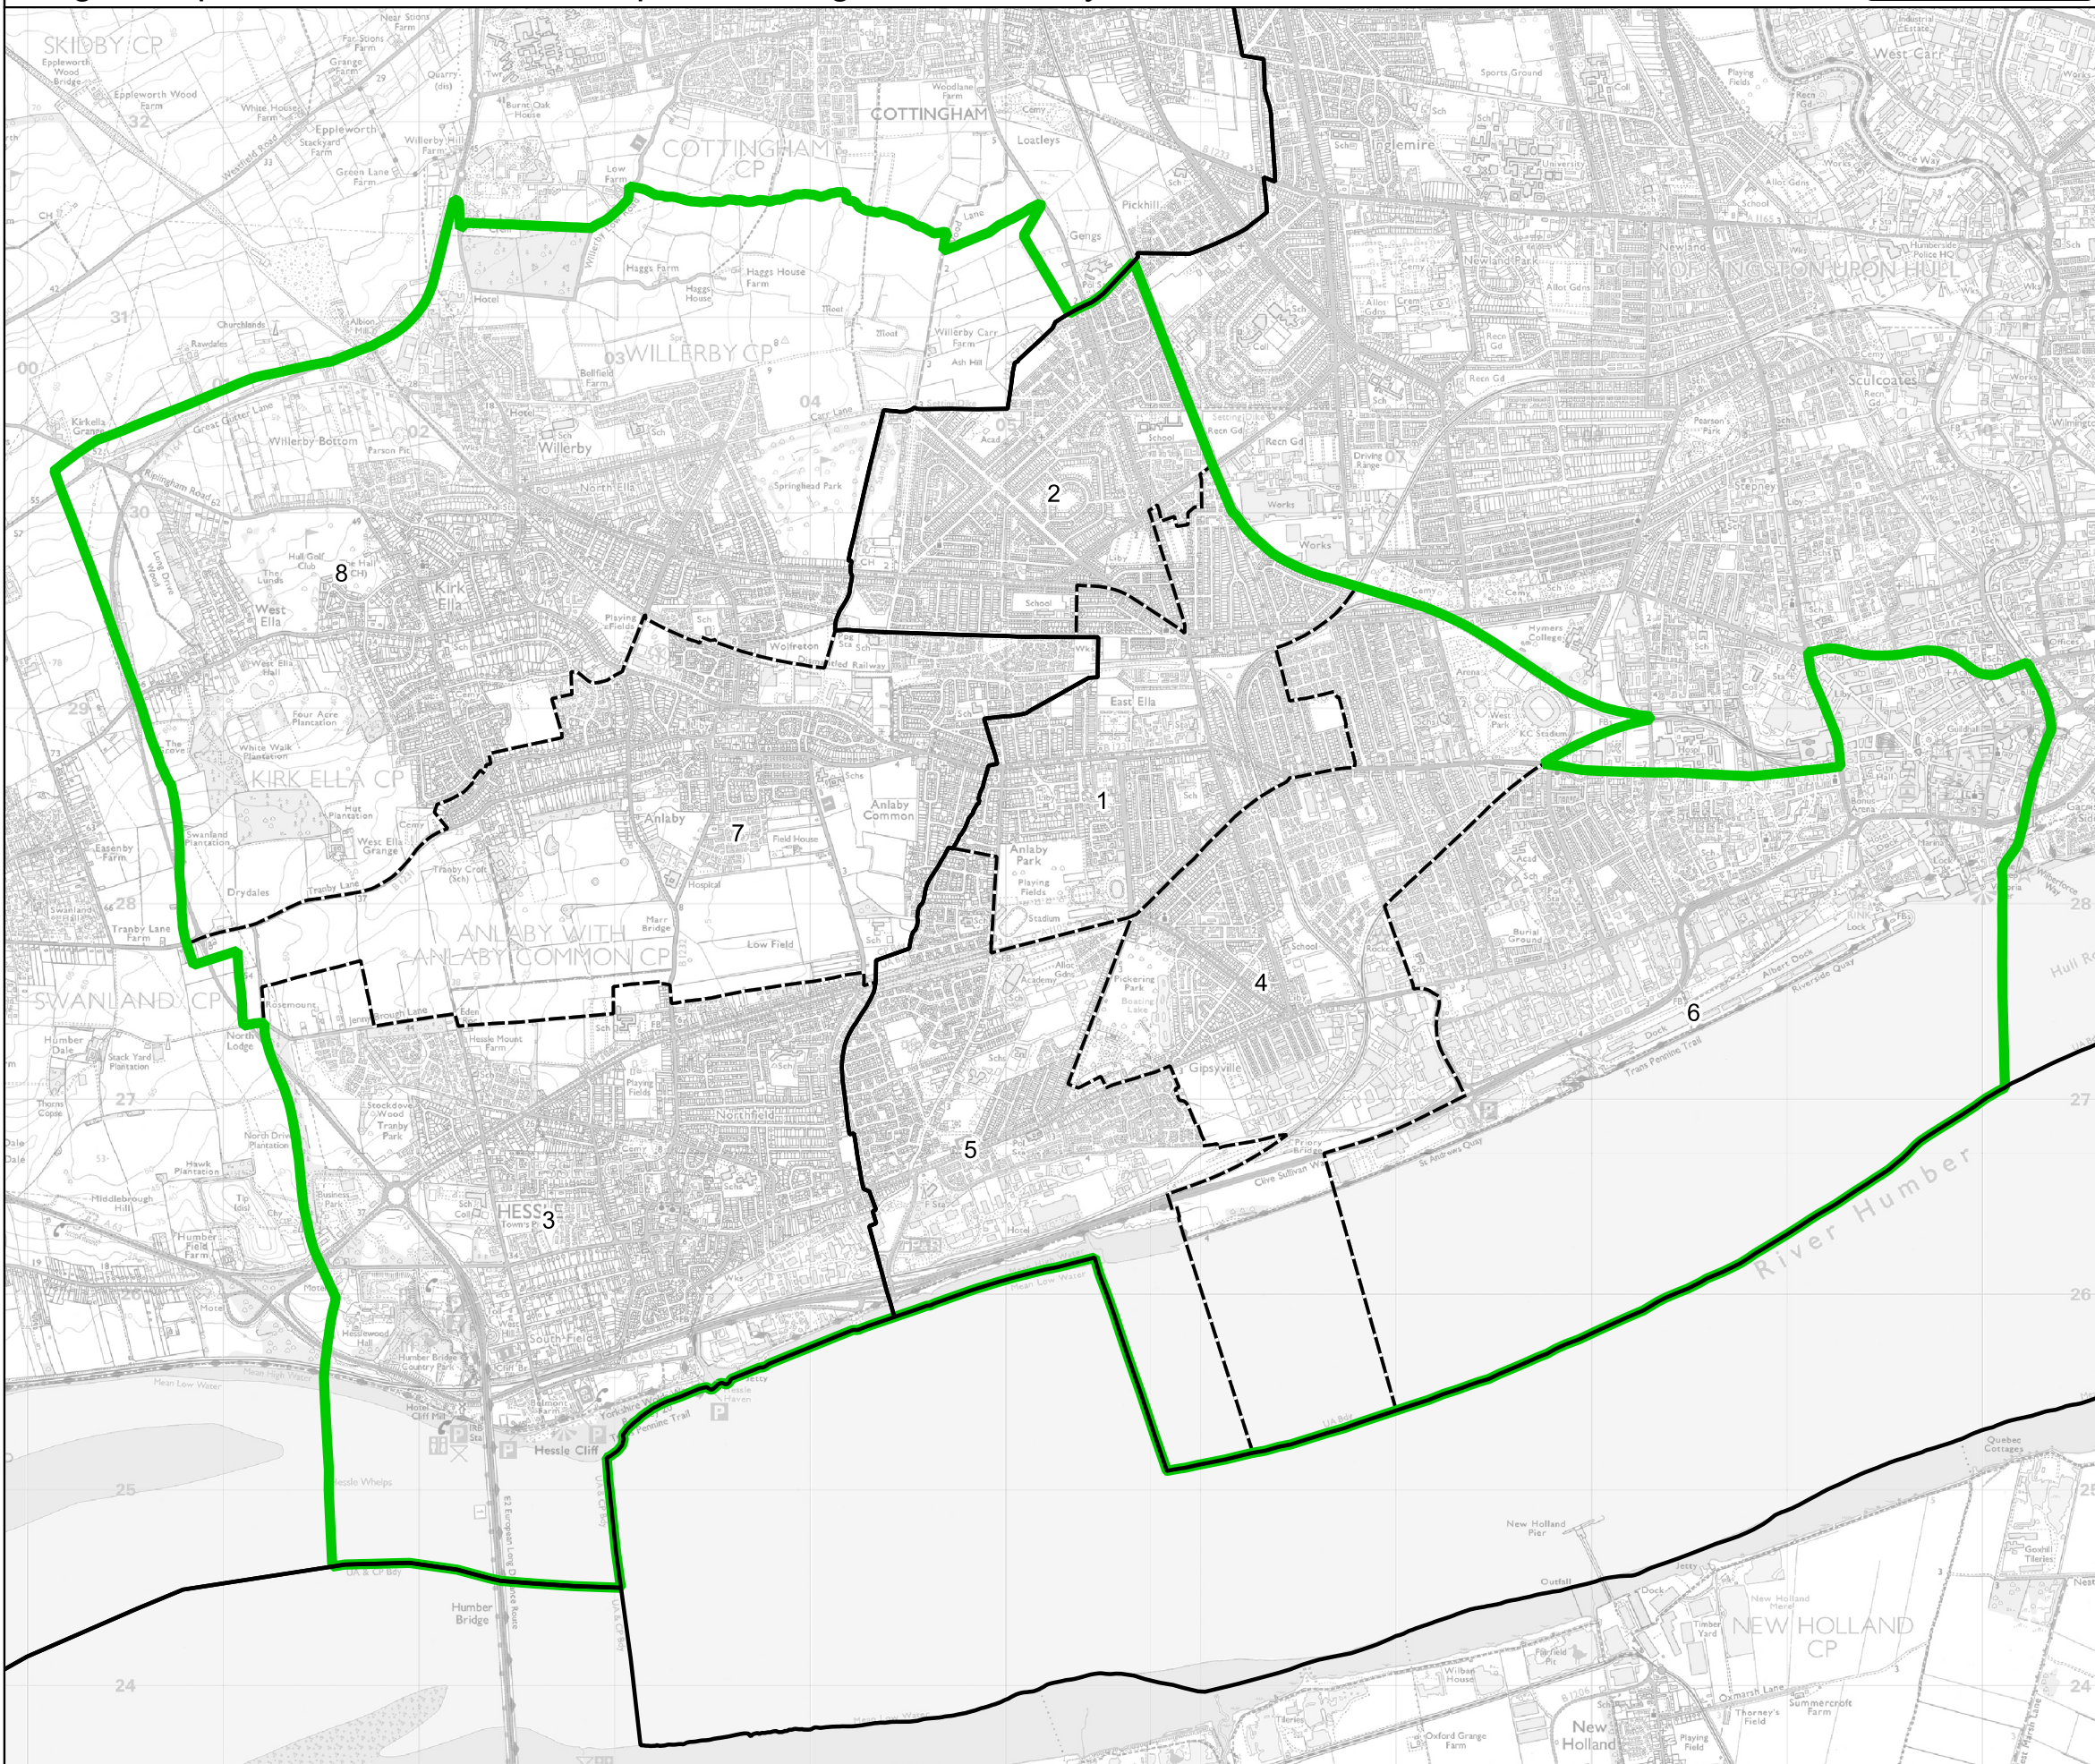

Boundary Commission for England - Final Recommendations for the Yorkshire and the Humber Region

Kingston upon Hull West and Haltemprice Borough Constituency - Electorate 74,321

Wards:

- 1 Boothferry
- 2 Derringham
- 3 Hessle
- 4 Newington & Gipsyville
- 5 Pickering
- 6 St. Andrew's & Docklands
- 7 Tranby
- 8 Willerby and Kirk Ella

 Constituency

 Local Authorities

 Wards

0 0.5 1 km

© Crown copyright and database rights 2023 OS 100018289. You are permitted to use this data solely to enable you to respond to, or interact with, the organisation that provided you with the data. You are not permitted to copy, sub-licence, distribute or sell any of this data to third parties in any form. Third party rights to enforce the terms of this licence shall be reserved to OS.

Kingston upon Hull West and Haltemprice Borough Constituency