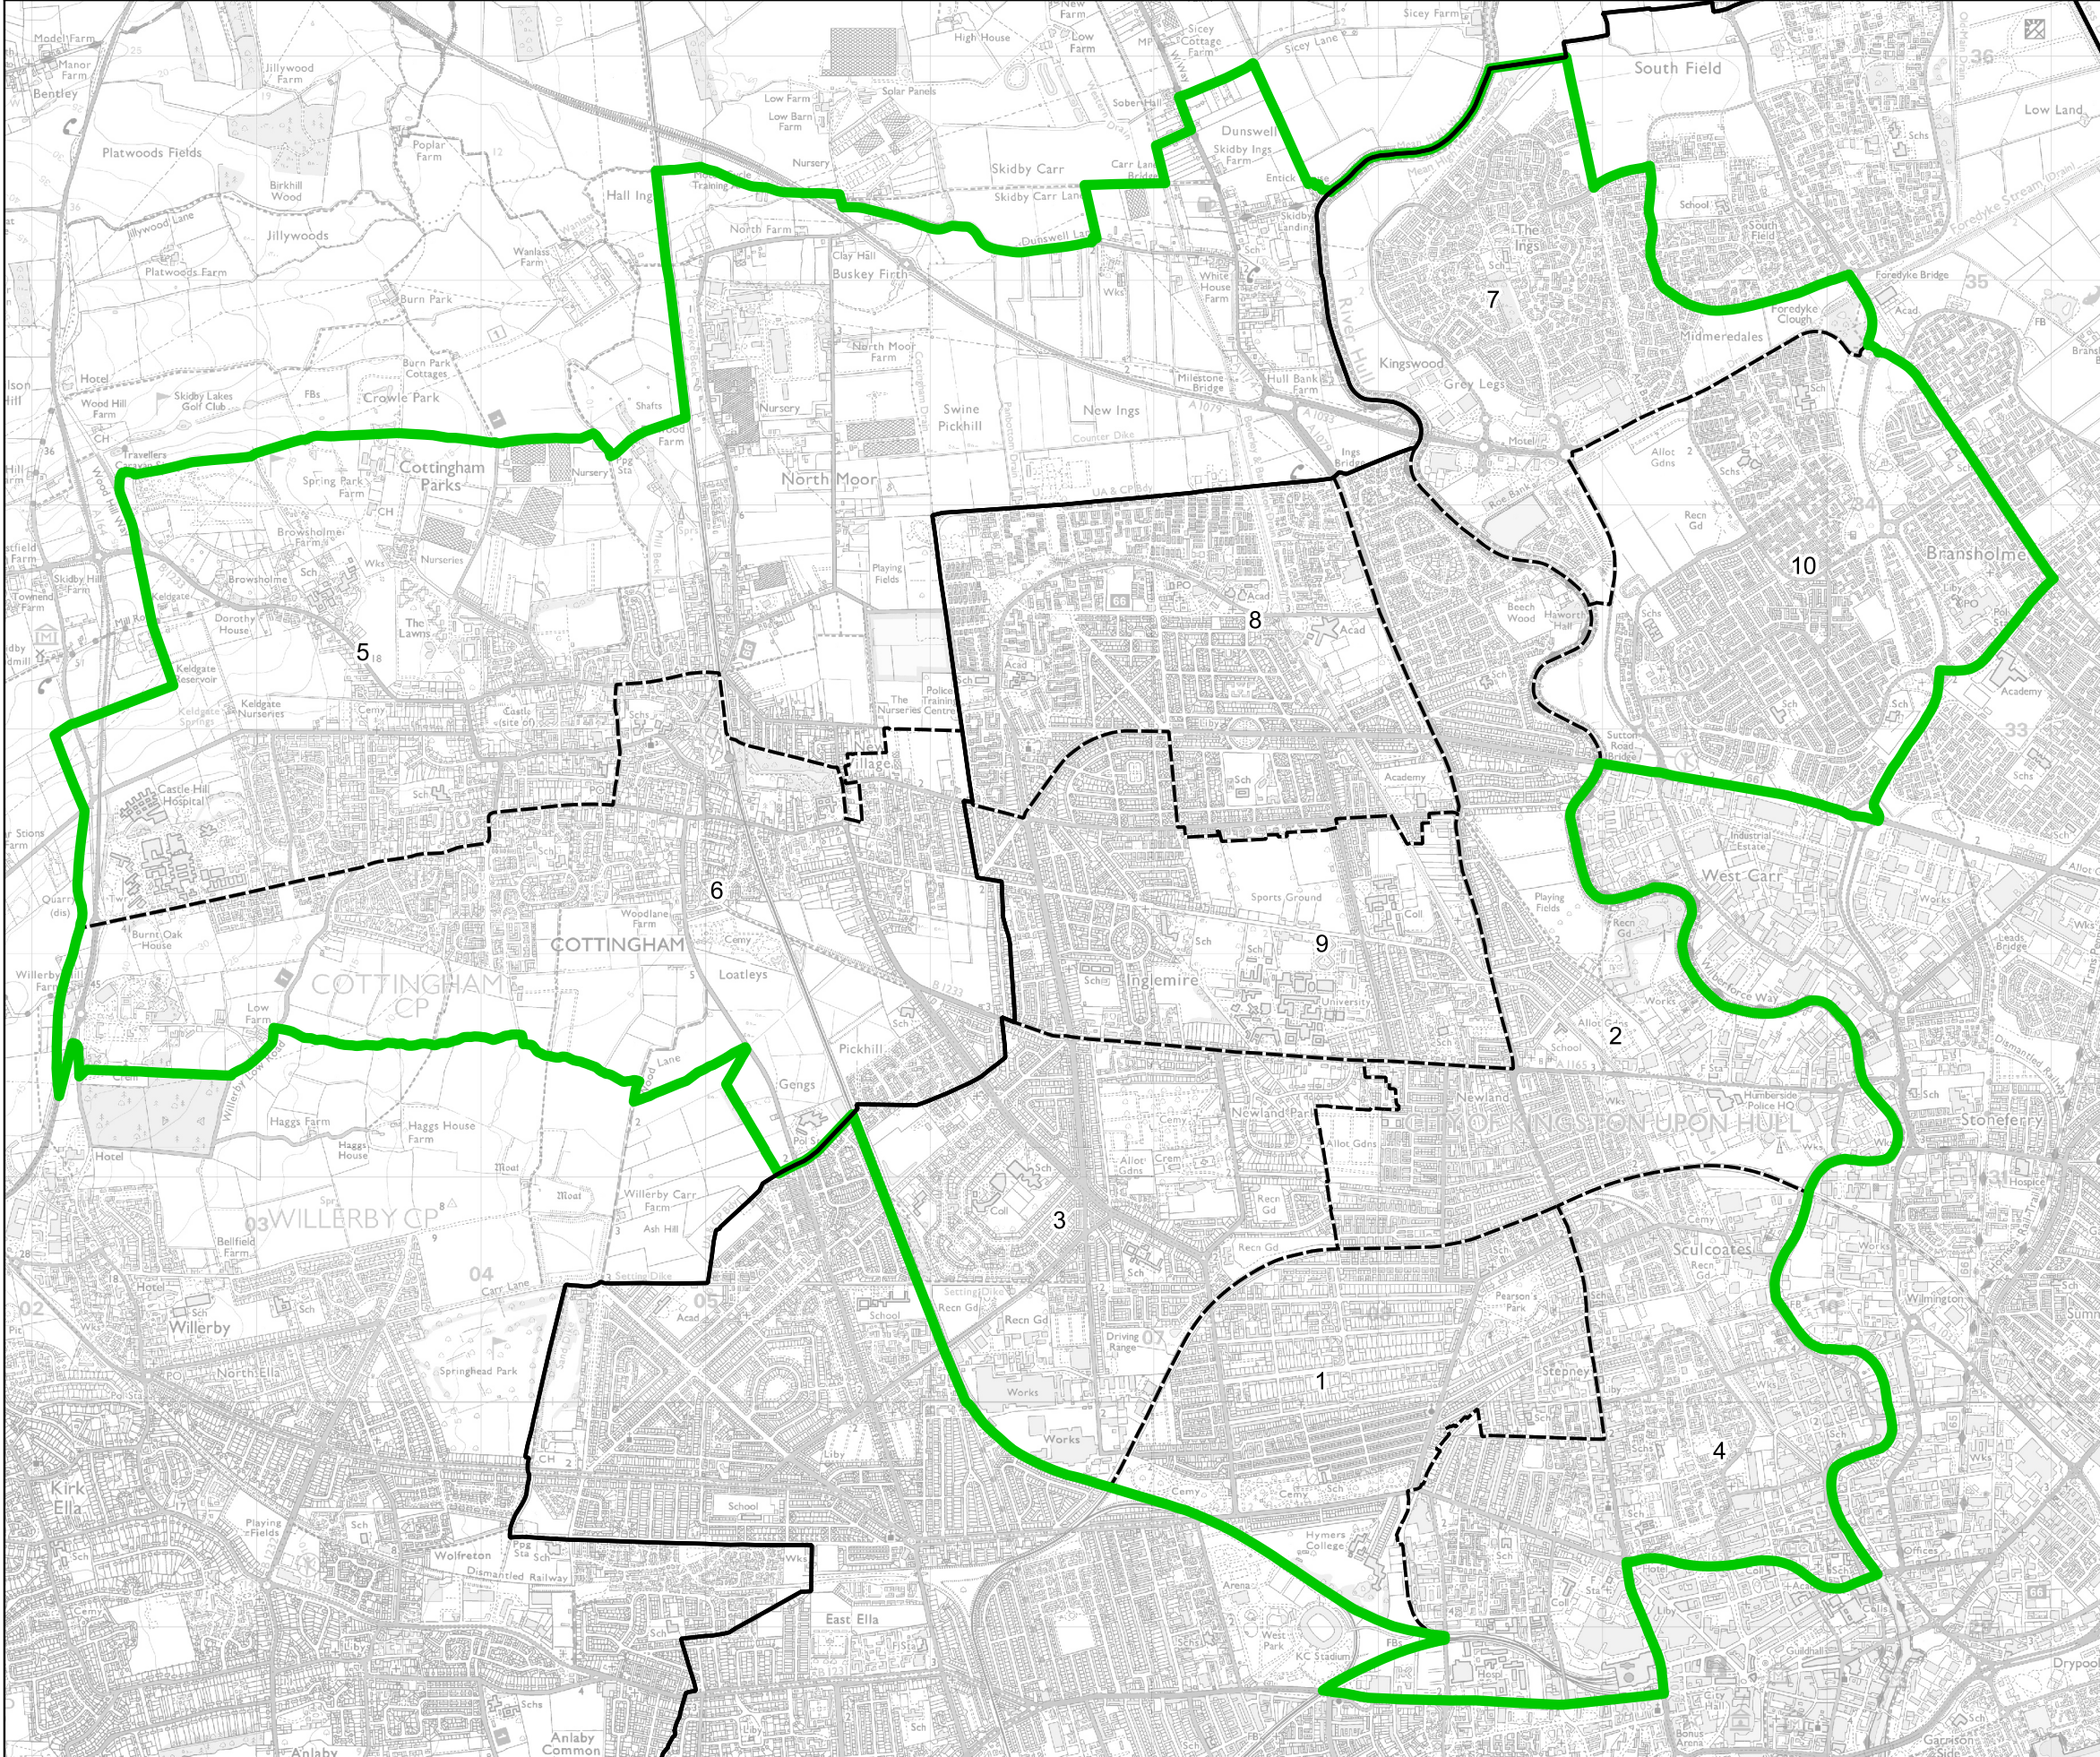

# Boundary Commission for England - Final Recommendations for the Yorkshire and the Humber Region

## Kingston upon Hull North and Cottingham Borough Constituency - Electorate 76,039

Wards:

- 1 Avenue
- 2 Beverley & Newland
- 3 Bricknell
- 4 Central
- 5 Cottingham North
- 6 Cottingham South
- 7 Kingswood
- 8 Orchard Park
- 9 University
- 10 West Carr

- Constituency
- Local Authorities
- Wards

0 0.4 0.8 km

© Crown copyright and database rights 2023 OS 100018289. You are permitted to use this data solely to enable you to respond to, or interact with, the organisation that provided you with the data. You are not permitted to copy, sub-licence, distribute or sell any of this data to third parties in any form. Third party rights to enforce the terms of this licence shall be reserved to OS.