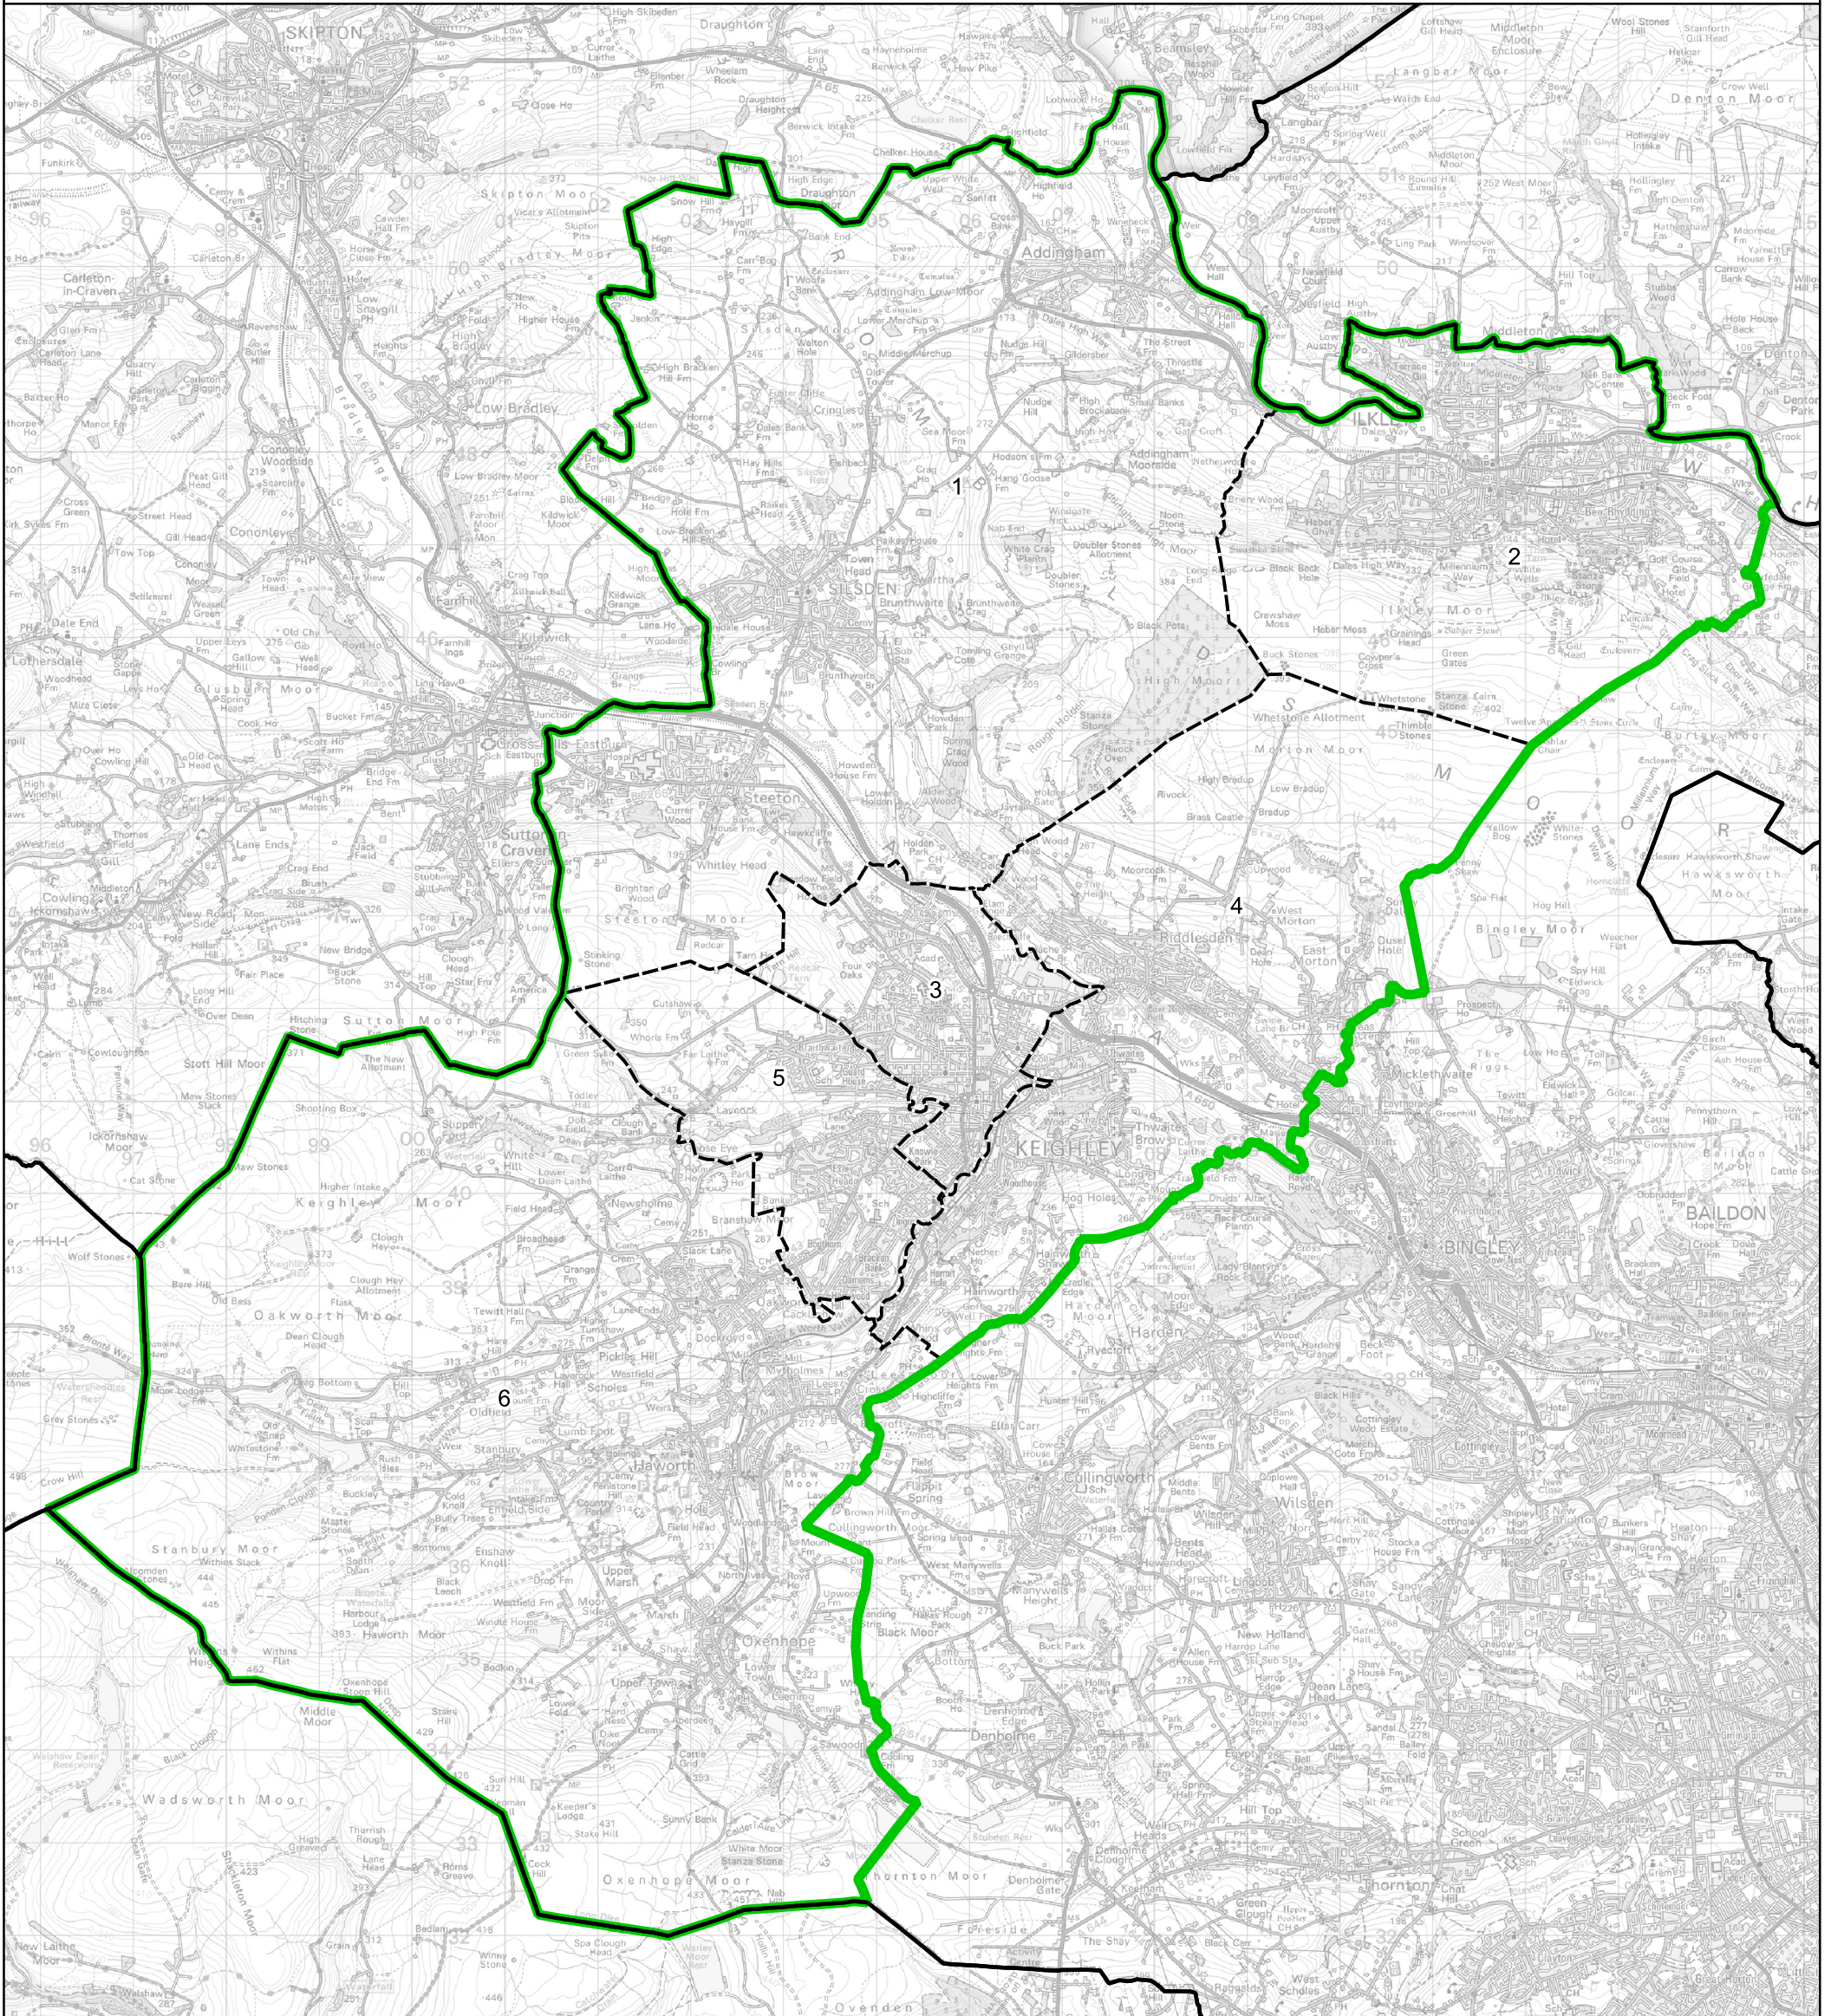

Boundary Commission for England - Final Recommendations for the Yorkshire and the Humber Region
 Keighley and Ilkley County Constituency - Electorate 72,954

Wards:

- 1 Craven
- 2 Ilkley
- 3 Keighley Central
- 4 Keighley East
- 5 Keighley West
- 6 Worth Valley

- Constituency
- Local Authorities
- Wards

© Crown copyright and database rights 2023 OS 100018289. You are permitted to use this data solely to enable you to respond to, or interact with, the organisation that provided you with the data. You are not permitted to copy, sub-licence, distribute or sell any of this data to third parties in any form. Third party rights to enforce the terms of this licence shall be reserved to OS.

Keighley and Ilkley County Constituency