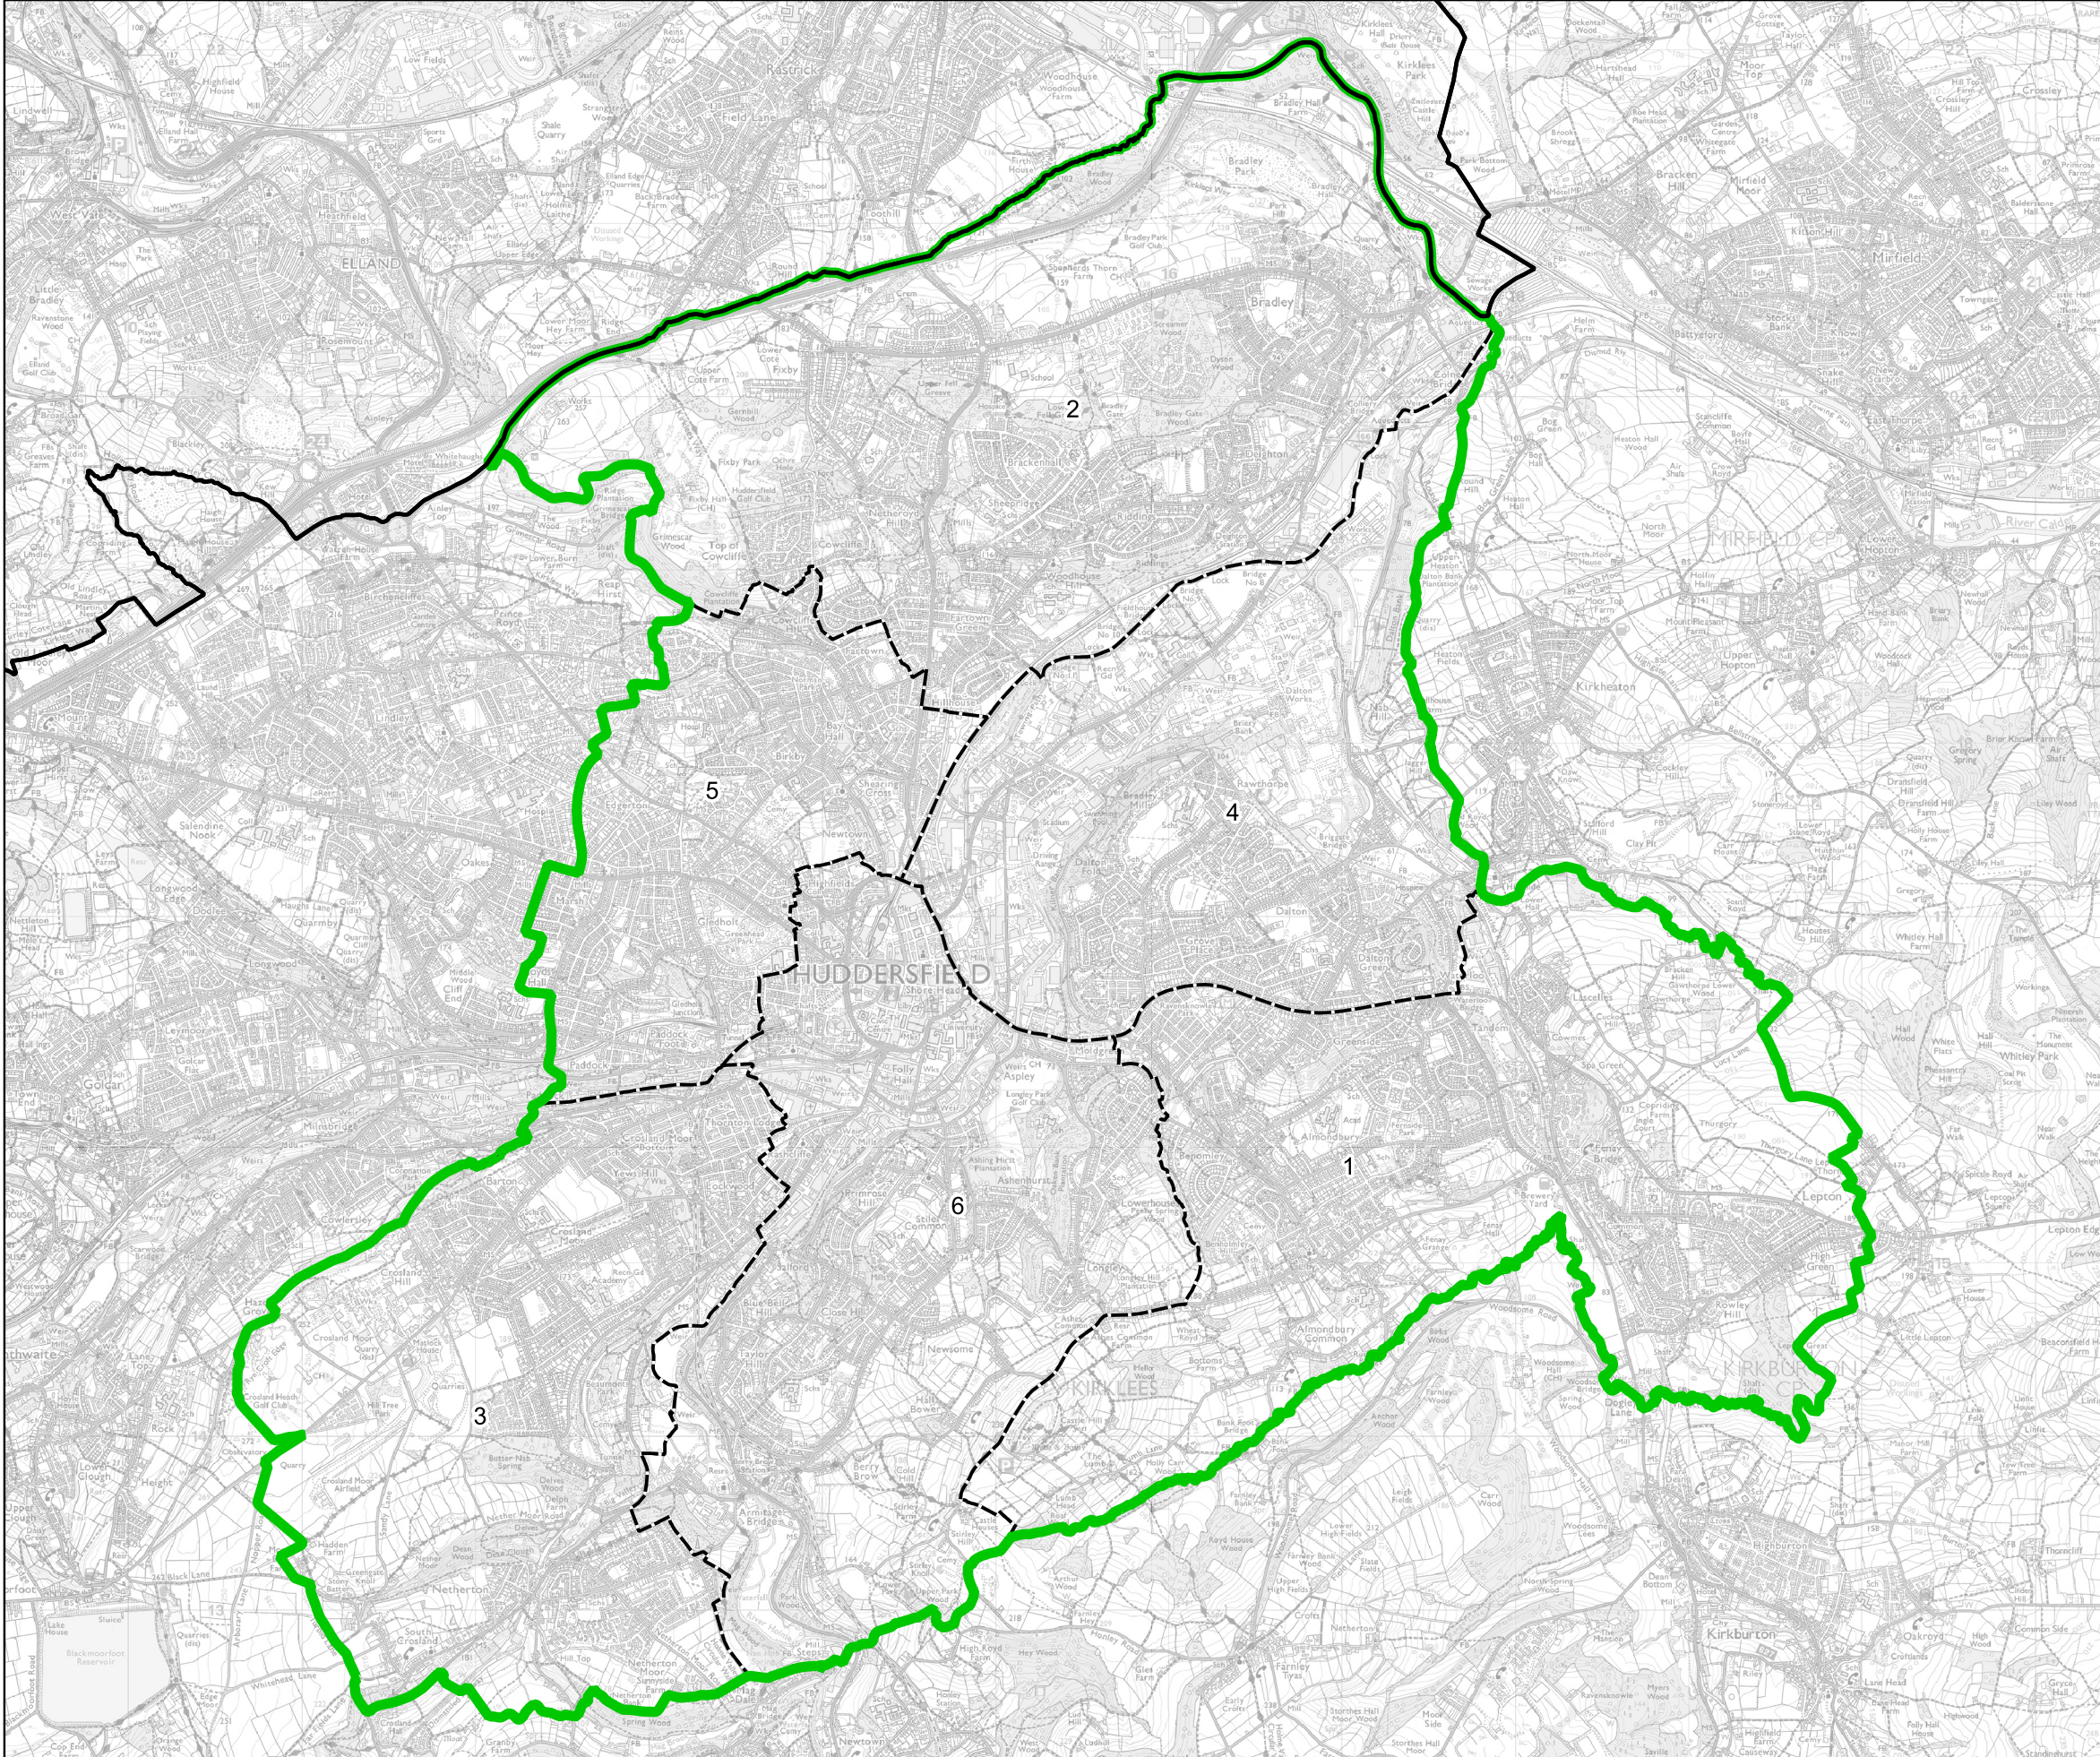

Boundary Commission for England - Final Recommendations for the Yorkshire and the Humber Region

Huddersfield Borough Constituency - Electorate 76,044

Wards:

- 1 Almondbury
- 2 Ashbrow
- 3 Crosland Moor and Netherton
- 4 Dalton (Part)
- 5 Greenhead
- 6 Newsome

- Constituency
- Local Authorities
- Wards

0 0.5 1 km

© Crown copyright and database rights 2023 OS 100018289. You are permitted to use this data solely to enable you to respond to, or interact with, the organisation that provided you with the data. You are not permitted to copy, sub-licence, distribute or sell any of this data to third parties in any form. Third party rights to enforce the terms of this licence shall be reserved to OS.

Huddersfield Borough Constituency