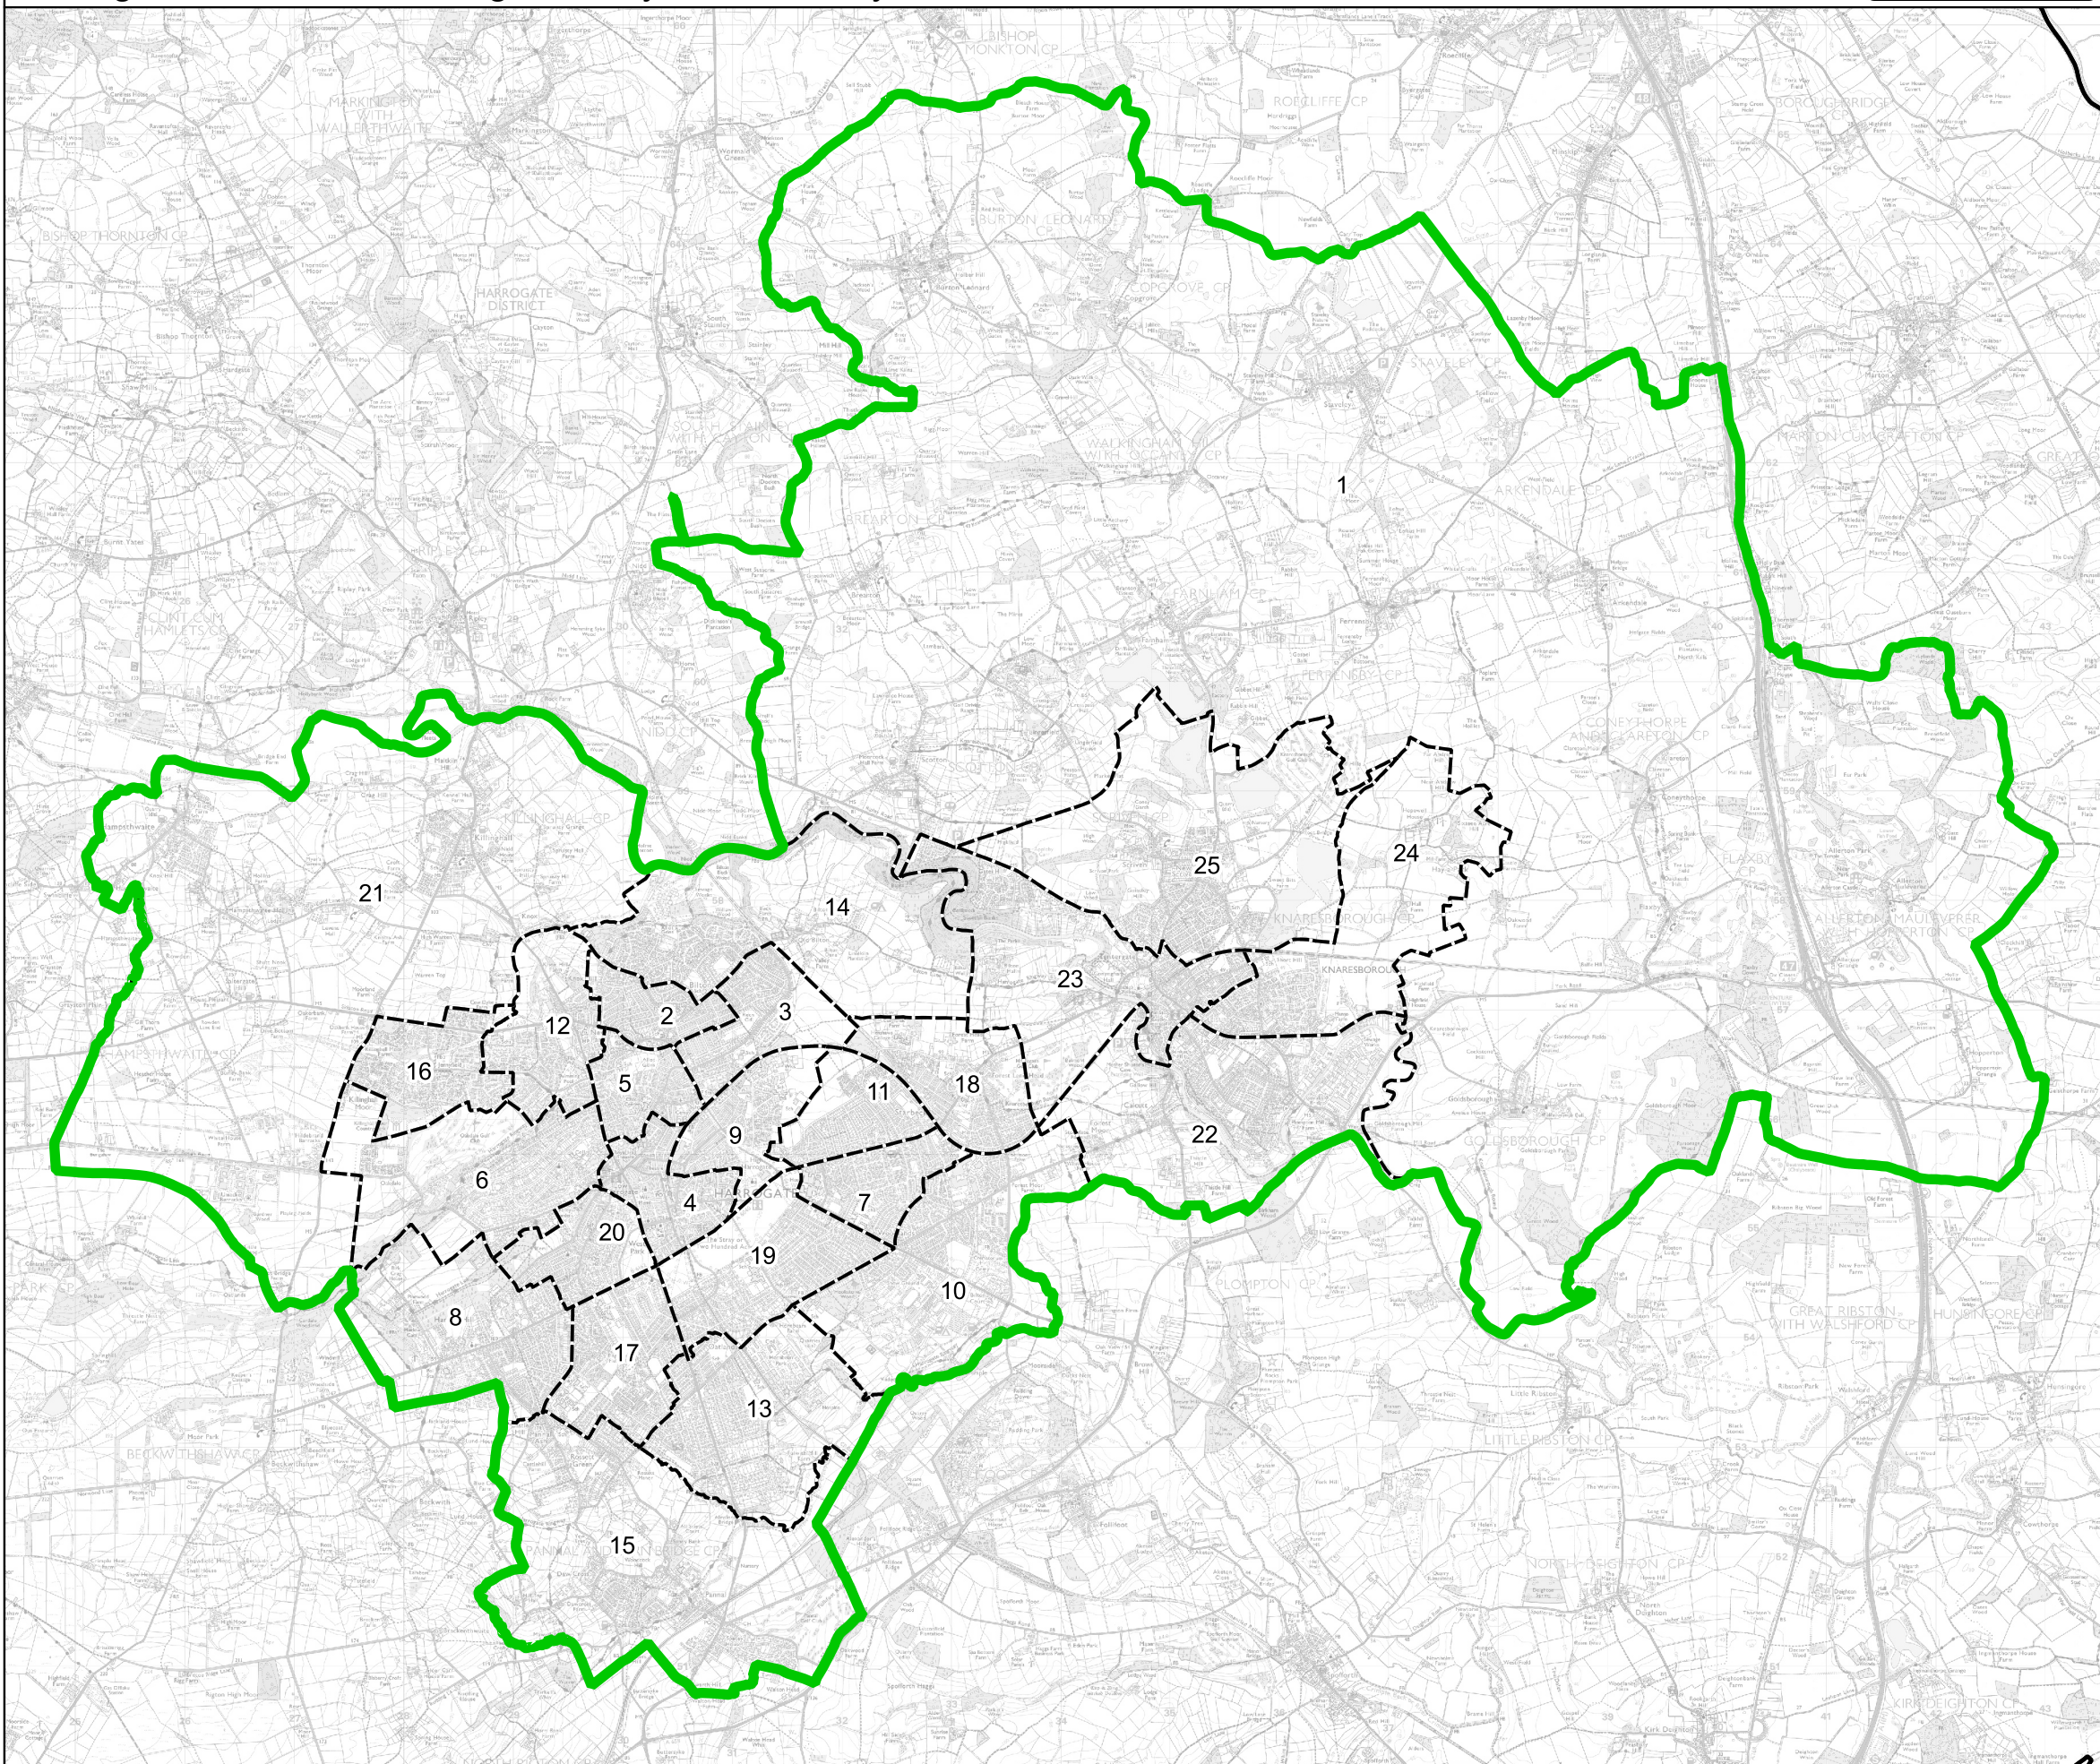

Wards:

- 1 Claro
- 2 Harrogate Bilton Grange
- 3 Harrogate Bilton Woodfield
- 4 Harrogate Central
- 5 Harrogate Coppice Valley
- 6 Harrogate Duchy
- 7 Harrogate Fairfax
- 8 Harrogate Harlow
- 9 Harrogate High Harrogate
- 10 Harrogate Hookstone
- 11 Harrogate Kingsley
- 12 Harrogate New Park
- 13 Harrogate Oatlands
- 14 Harrogate Old Bilton
- 15 Harrogate Pannal
- 16 Harrogate Saltergate
- 17 Harrogate St. Georges
- 18 Harrogate Starbeck
- 19 Harrogate Stray
- 20 Harrogate Valley Gardens
- 21 Killinghall & Hampsthwaite
- 22 Knaresborough Aspin & Calcutt
- 23 Knaresborough Castle
- 24 Knaresborough Eastfield
- 25 Knaresborough Scriven Park

Constituency

Local Authorities

Wards

© Crown copyright and database rights 2023 OS 100018289. You are permitted to use this data solely to enable you to respond to, or interact with, the organisation that provided you with the data. You are not permitted to copy, sub-licence, distribute or sell any of this data to third parties in any form. Third party rights to enforce the terms of this licence shall be reserved to OS.

Harrogate and Knaresborough County Constituency