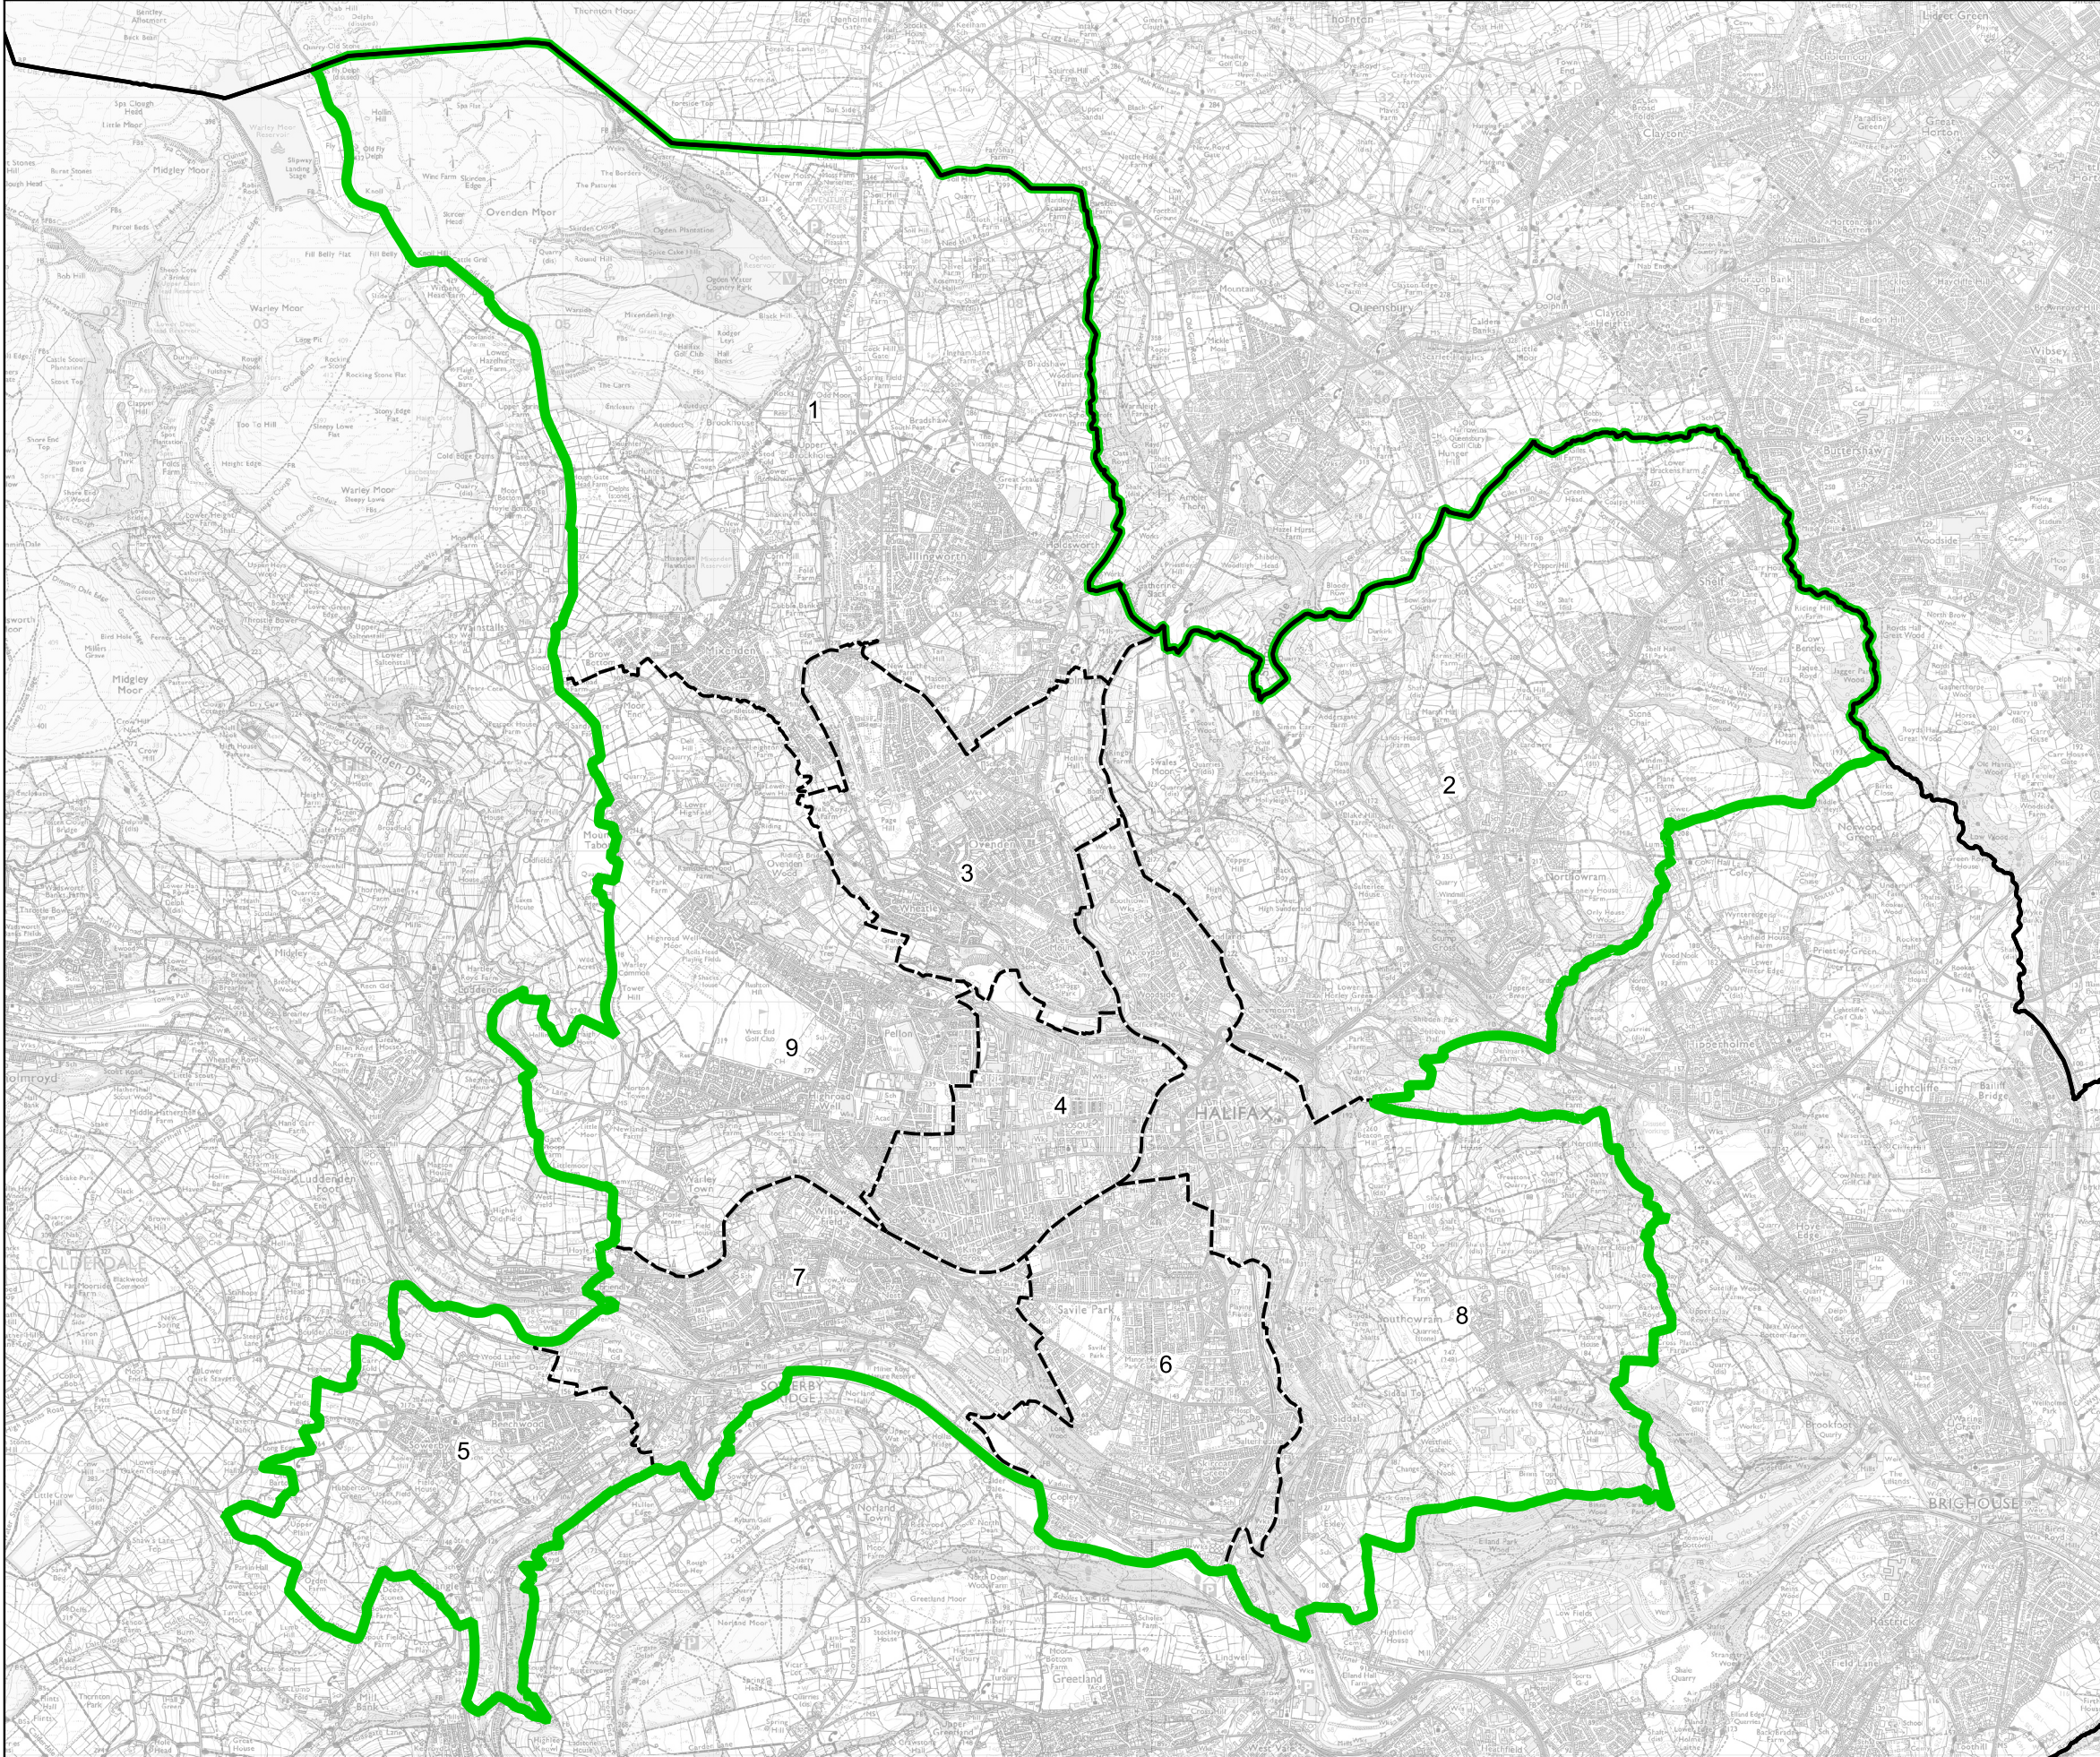

Wards:

- 1 Illingworth and Mixenden
- 2 Northowram and Shelf
- 3 Ovenden
- 4 Park
- 5 Ryburn (Part)
- 6 Skircoat
- 7 Sowerby Bridge
- 8 Town
- 9 Warley

- Constituency
- Local Authorities
- Wards

© Crown copyright and database rights 2023 OS 100018289. You are permitted to use this data solely to enable you to respond to, or interact with, the organisation that provided you with the data. You are not permitted to copy, sub-licence, distribute or sell any of this data to third parties in any form. Third party rights to enforce the terms of this licence shall be reserved to OS.

Halifax Borough Constituency