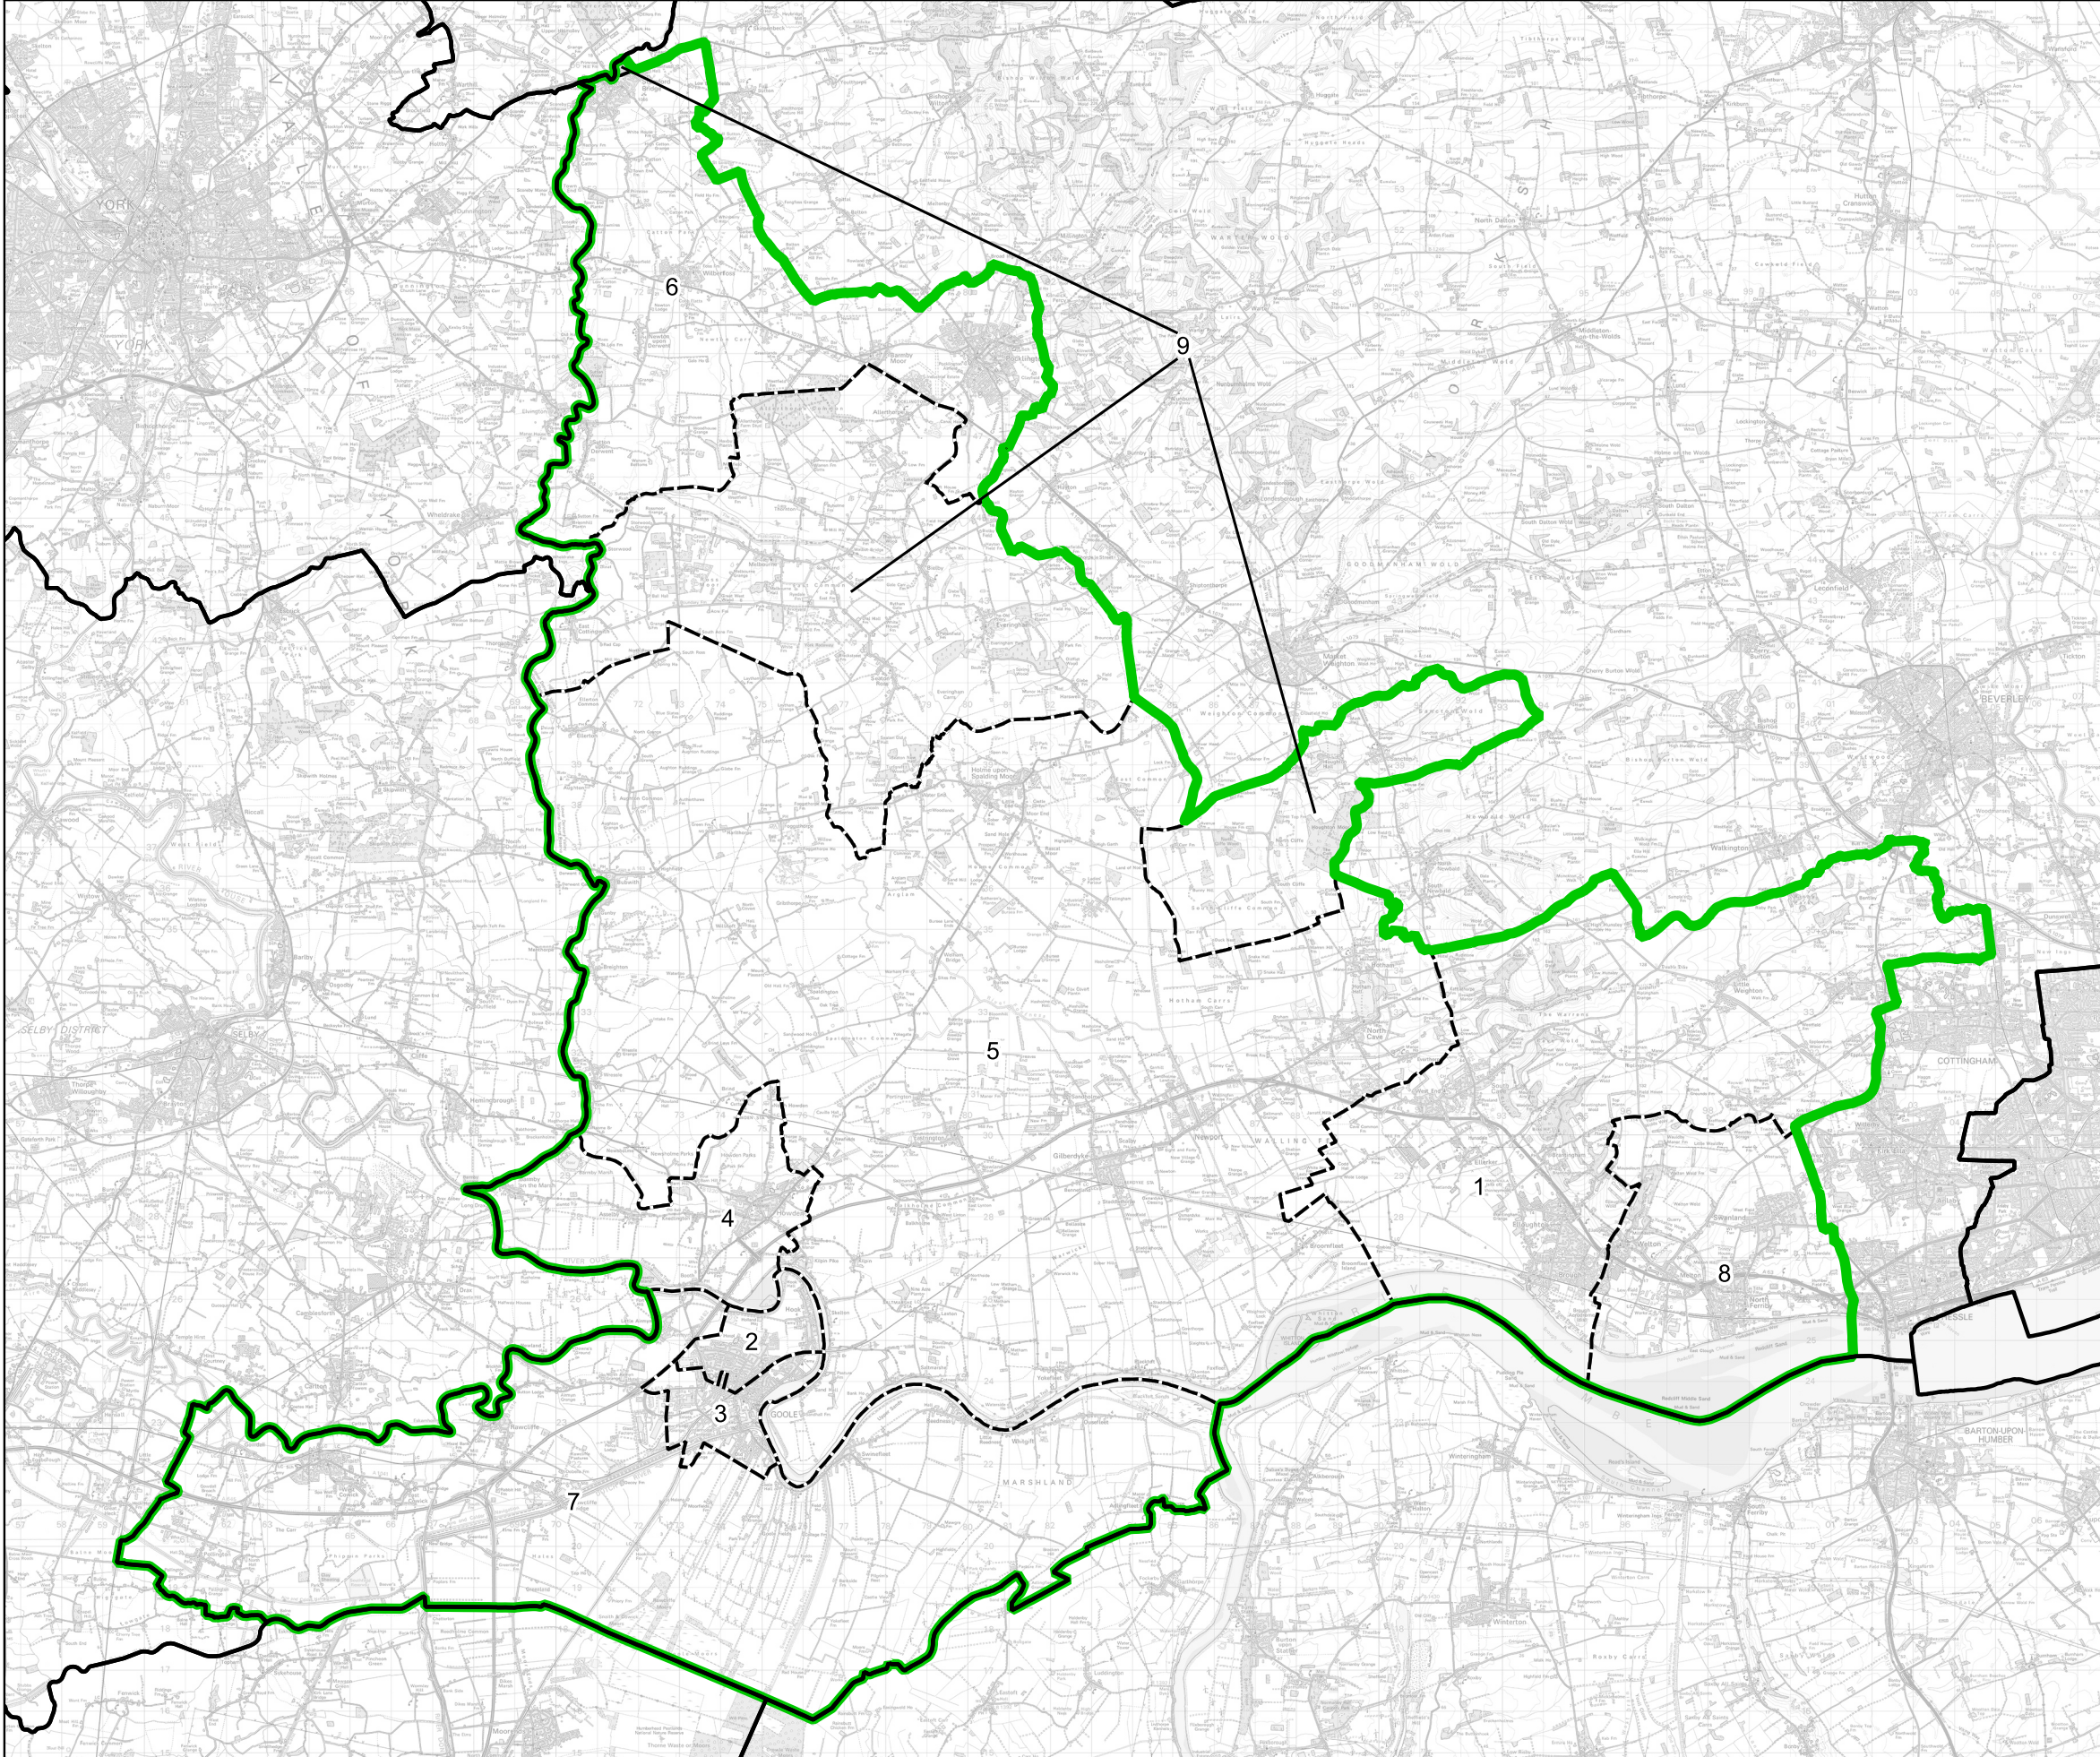

Wards:

- 1 Dale
- 2 Goole North
- 3 Goole South
- 4 Howden
- 5 Howdenshire
- 6 Pocklington Provincial
- 7 Snaithe, Airmyn, Rawcliffe and Marshland
- 8 South Hunsley
- 9 Wolds Weighton (Part)

 Constituency

 Local Authorities

 Wards

0 2 4 km

© Crown copyright and database rights 2023 OS 100018289. You are permitted to use this data solely to enable you to respond to, or interact with, the organisation that provided you with the data. You are not permitted to copy, sub-licence, distribute or sell any of this data to third parties in any form. Third party rights to enforce the terms of this licence shall be reserved to OS.