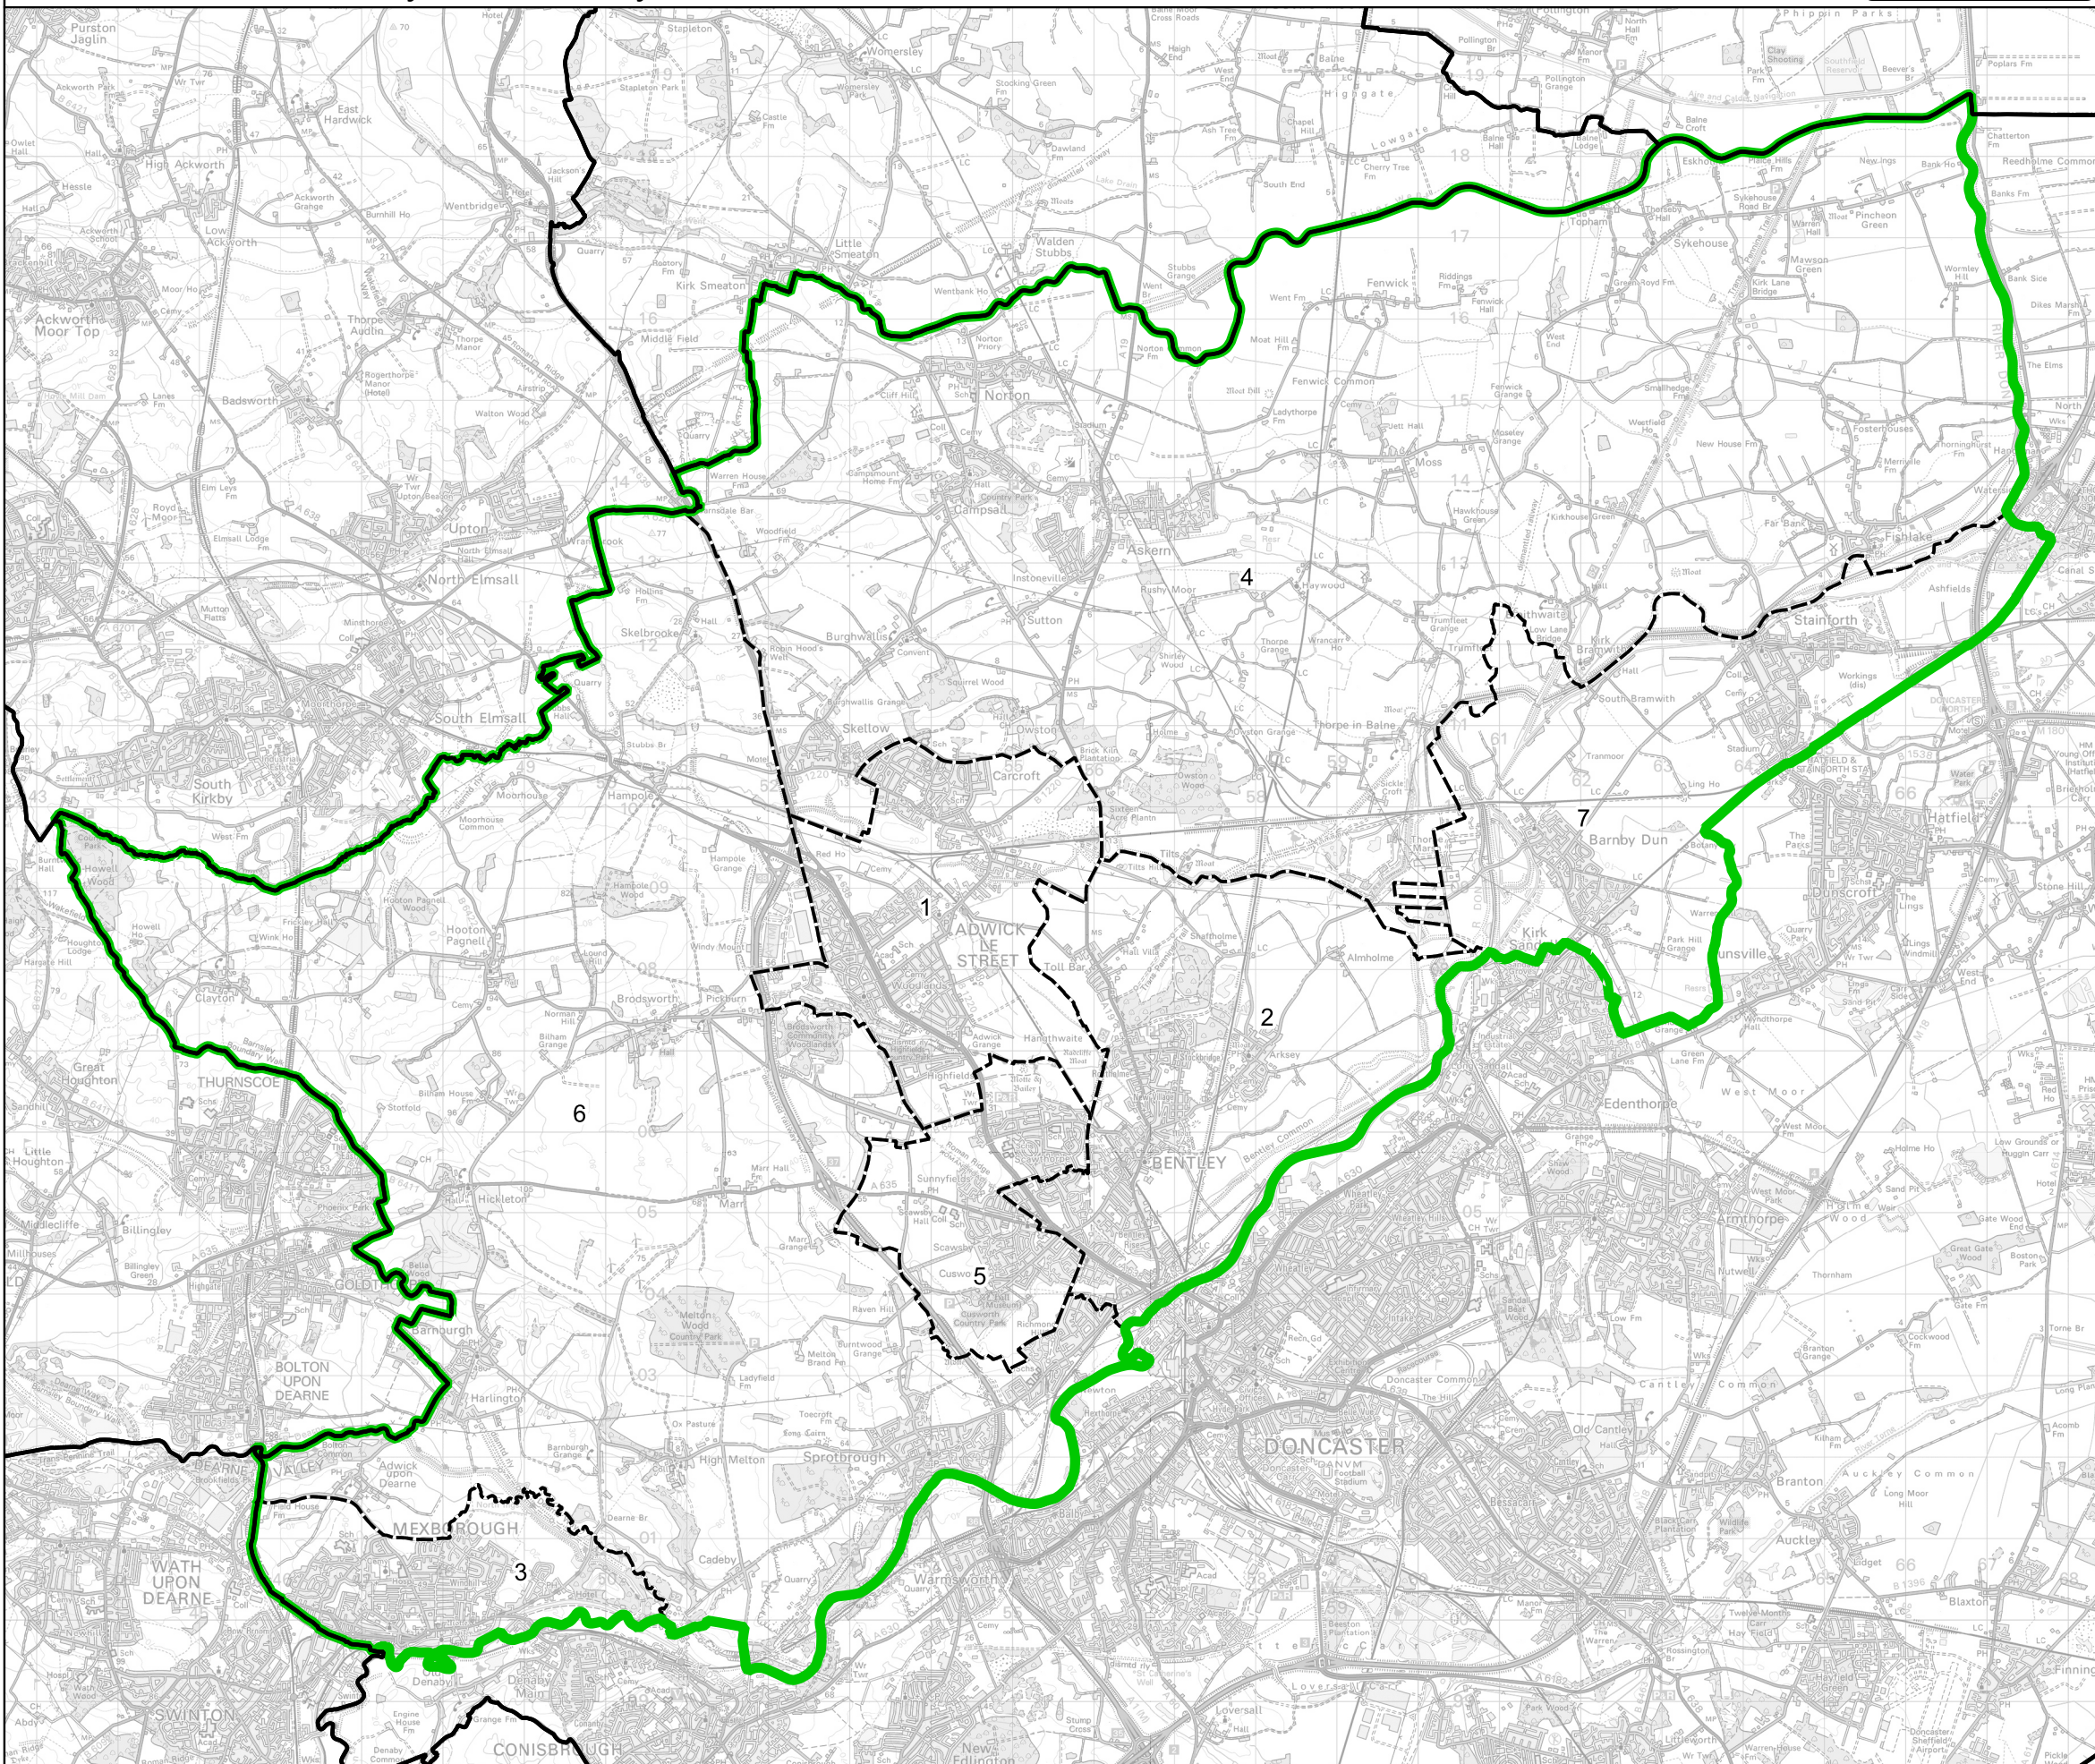

# Boundary Commission for England - Final Recommendations for the Yorkshire and the Humber Region

## Doncaster North County Constituency - Electorate 71,739

Wards:

- 1 Adwick le Street & Carcroft
- 2 Bentley
- 3 Mexborough
- 4 Norton & Askern
- 5 Roman Ridge
- 6 Sprotbrough
- 7 Stainforth & Barnby Dun

-  Constituency
-  Local Authorities
-  Wards

0 1 2 km

© Crown copyright and database rights 2023 OS 100018289. You are permitted to use this data solely to enable you to respond to, or interact with, the organisation that provided you with the data. You are not permitted to copy, sub-licence, distribute or sell any of this data to third parties in any form. Third party rights to enforce the terms of this licence shall be reserved to OS.

Doncaster North County Constituency