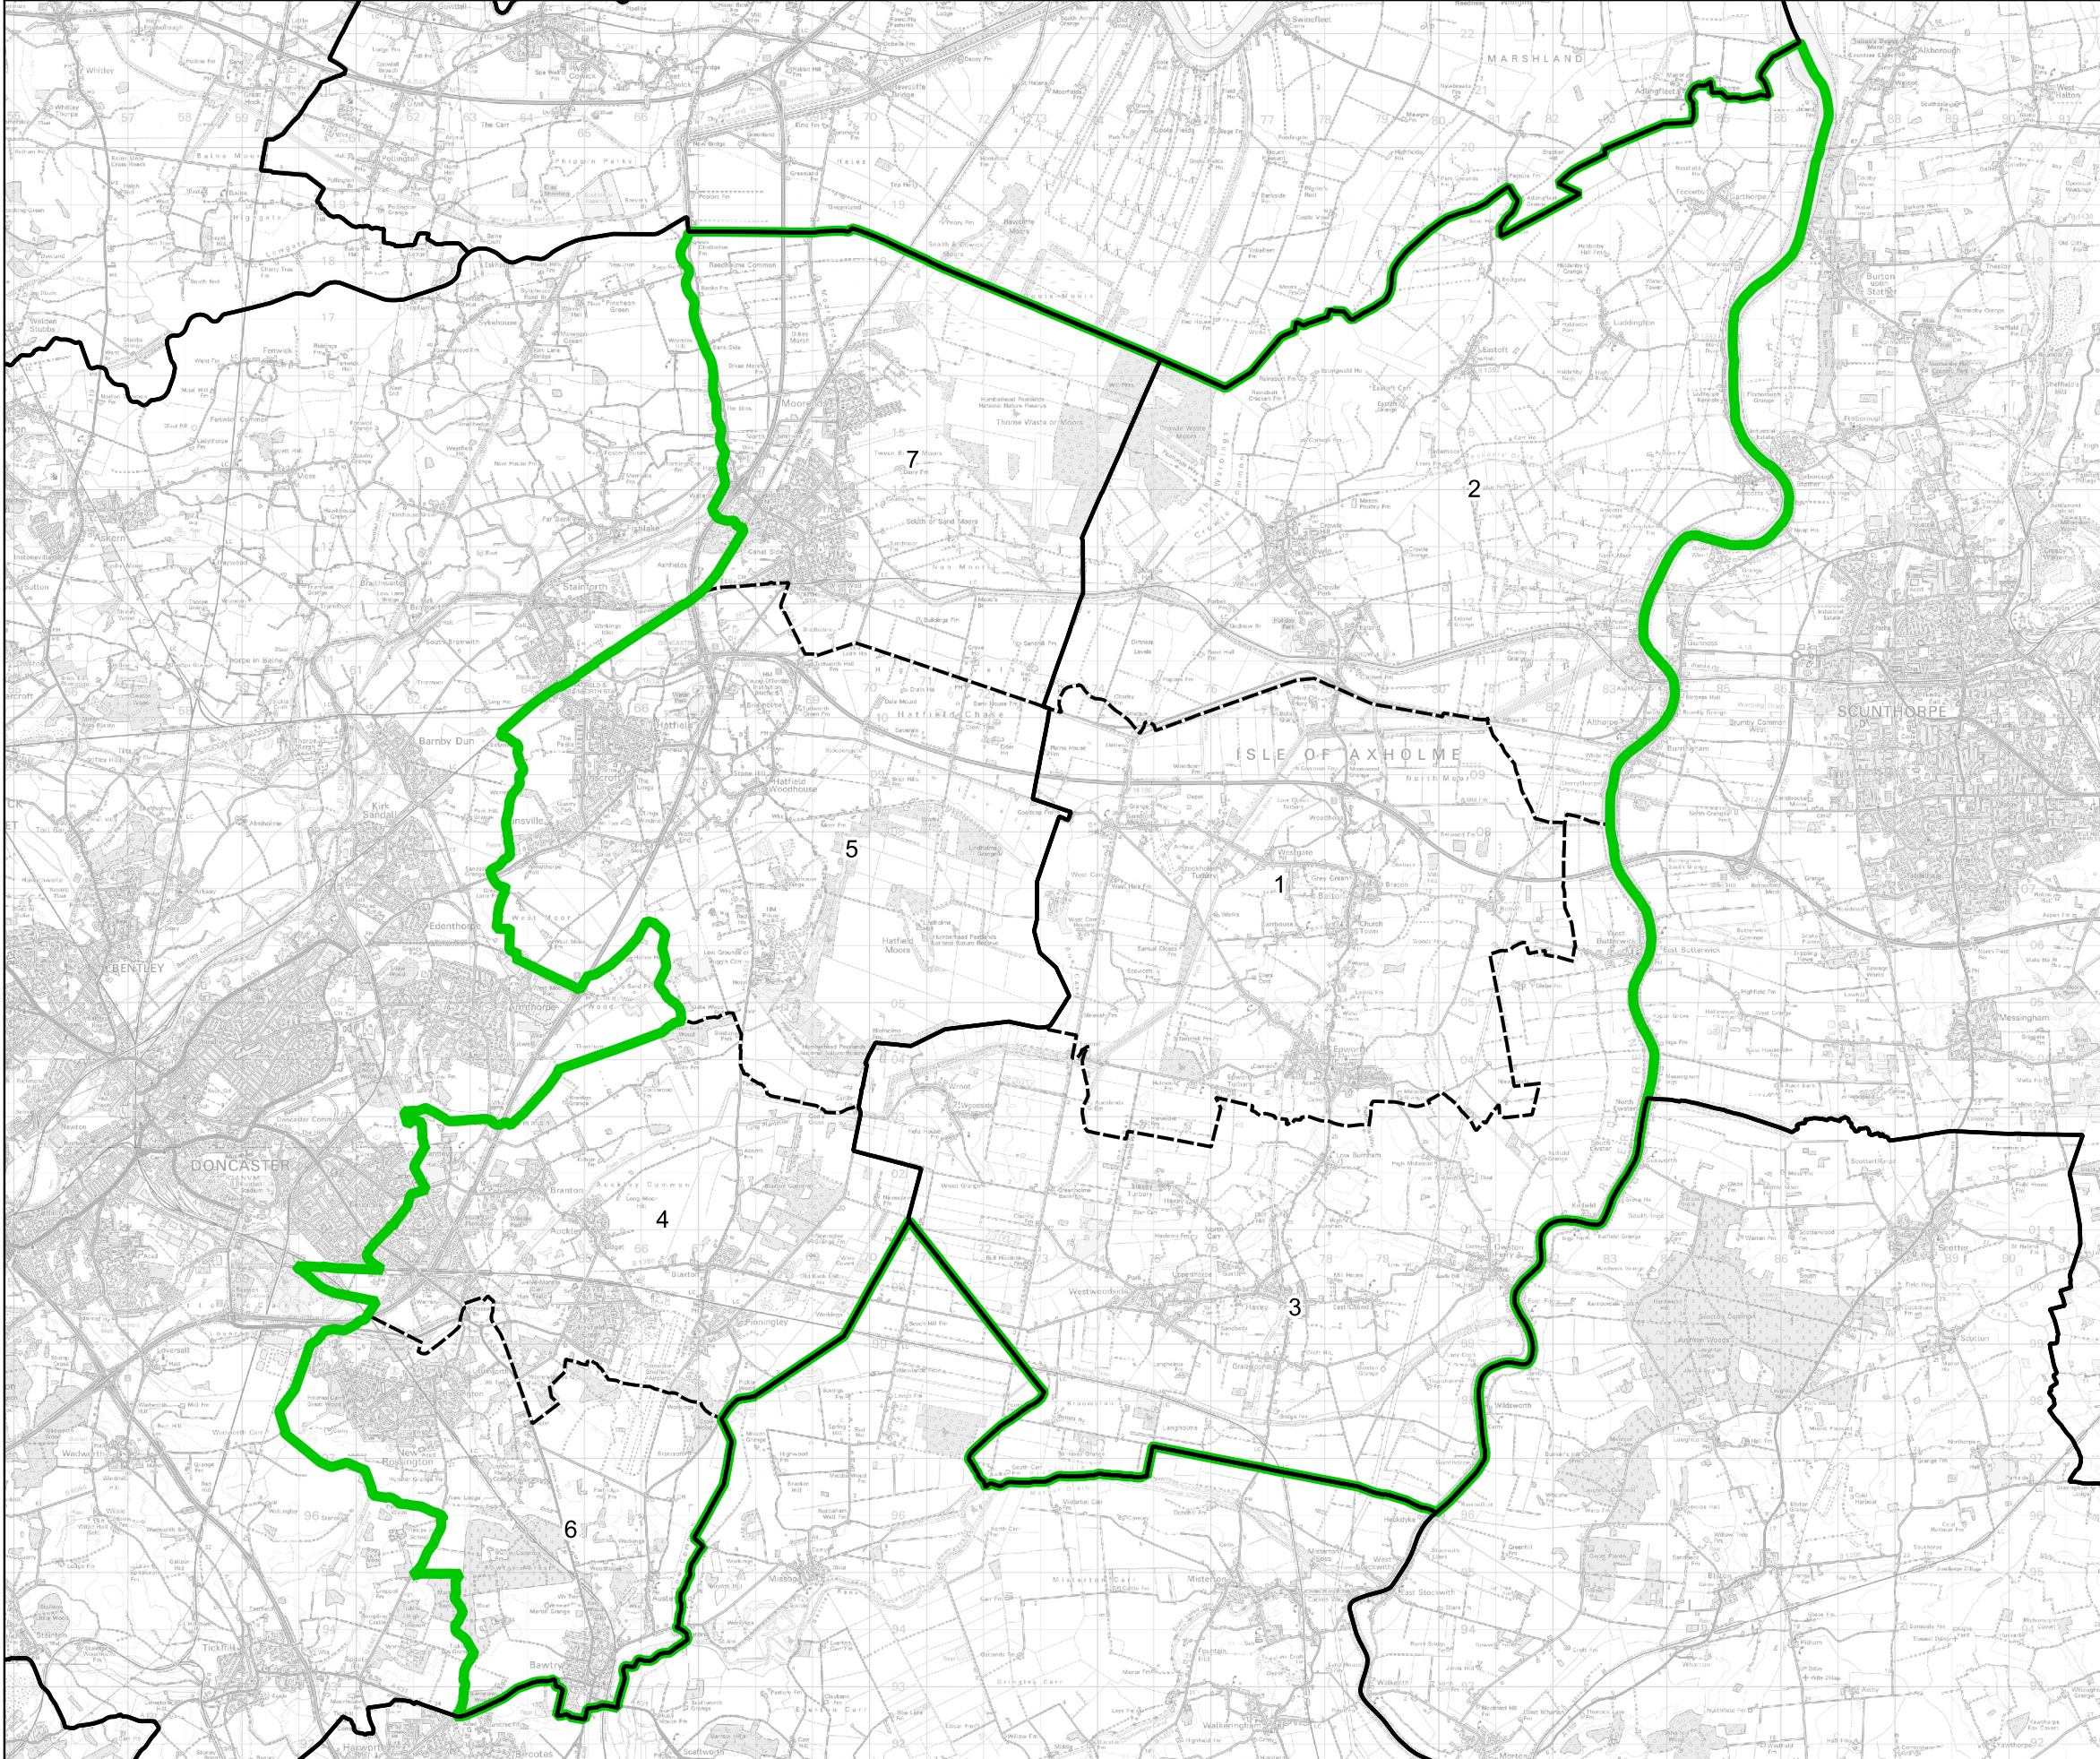

Wards:

- 1 Axholme Central
- 2 Axholme North
- 3 Axholme South
- 4 Finningley
- 5 Hatfield
- 6 Rossington & Bawtry
- 7 Thorne & Moorends

 Constituency

 Local Authorities

 Wards

© Crown copyright and database rights 2023 OS 100018289. You are permitted to use this data solely to enable you to respond to, or interact with, the organisation that provided you with the data. You are not permitted to copy, sub-licence, distribute or sell any of this data to third parties in any form. Third party rights to enforce the terms of this licence shall be reserved to OS.

Doncaster East and the Isle of Axholme County Constituency