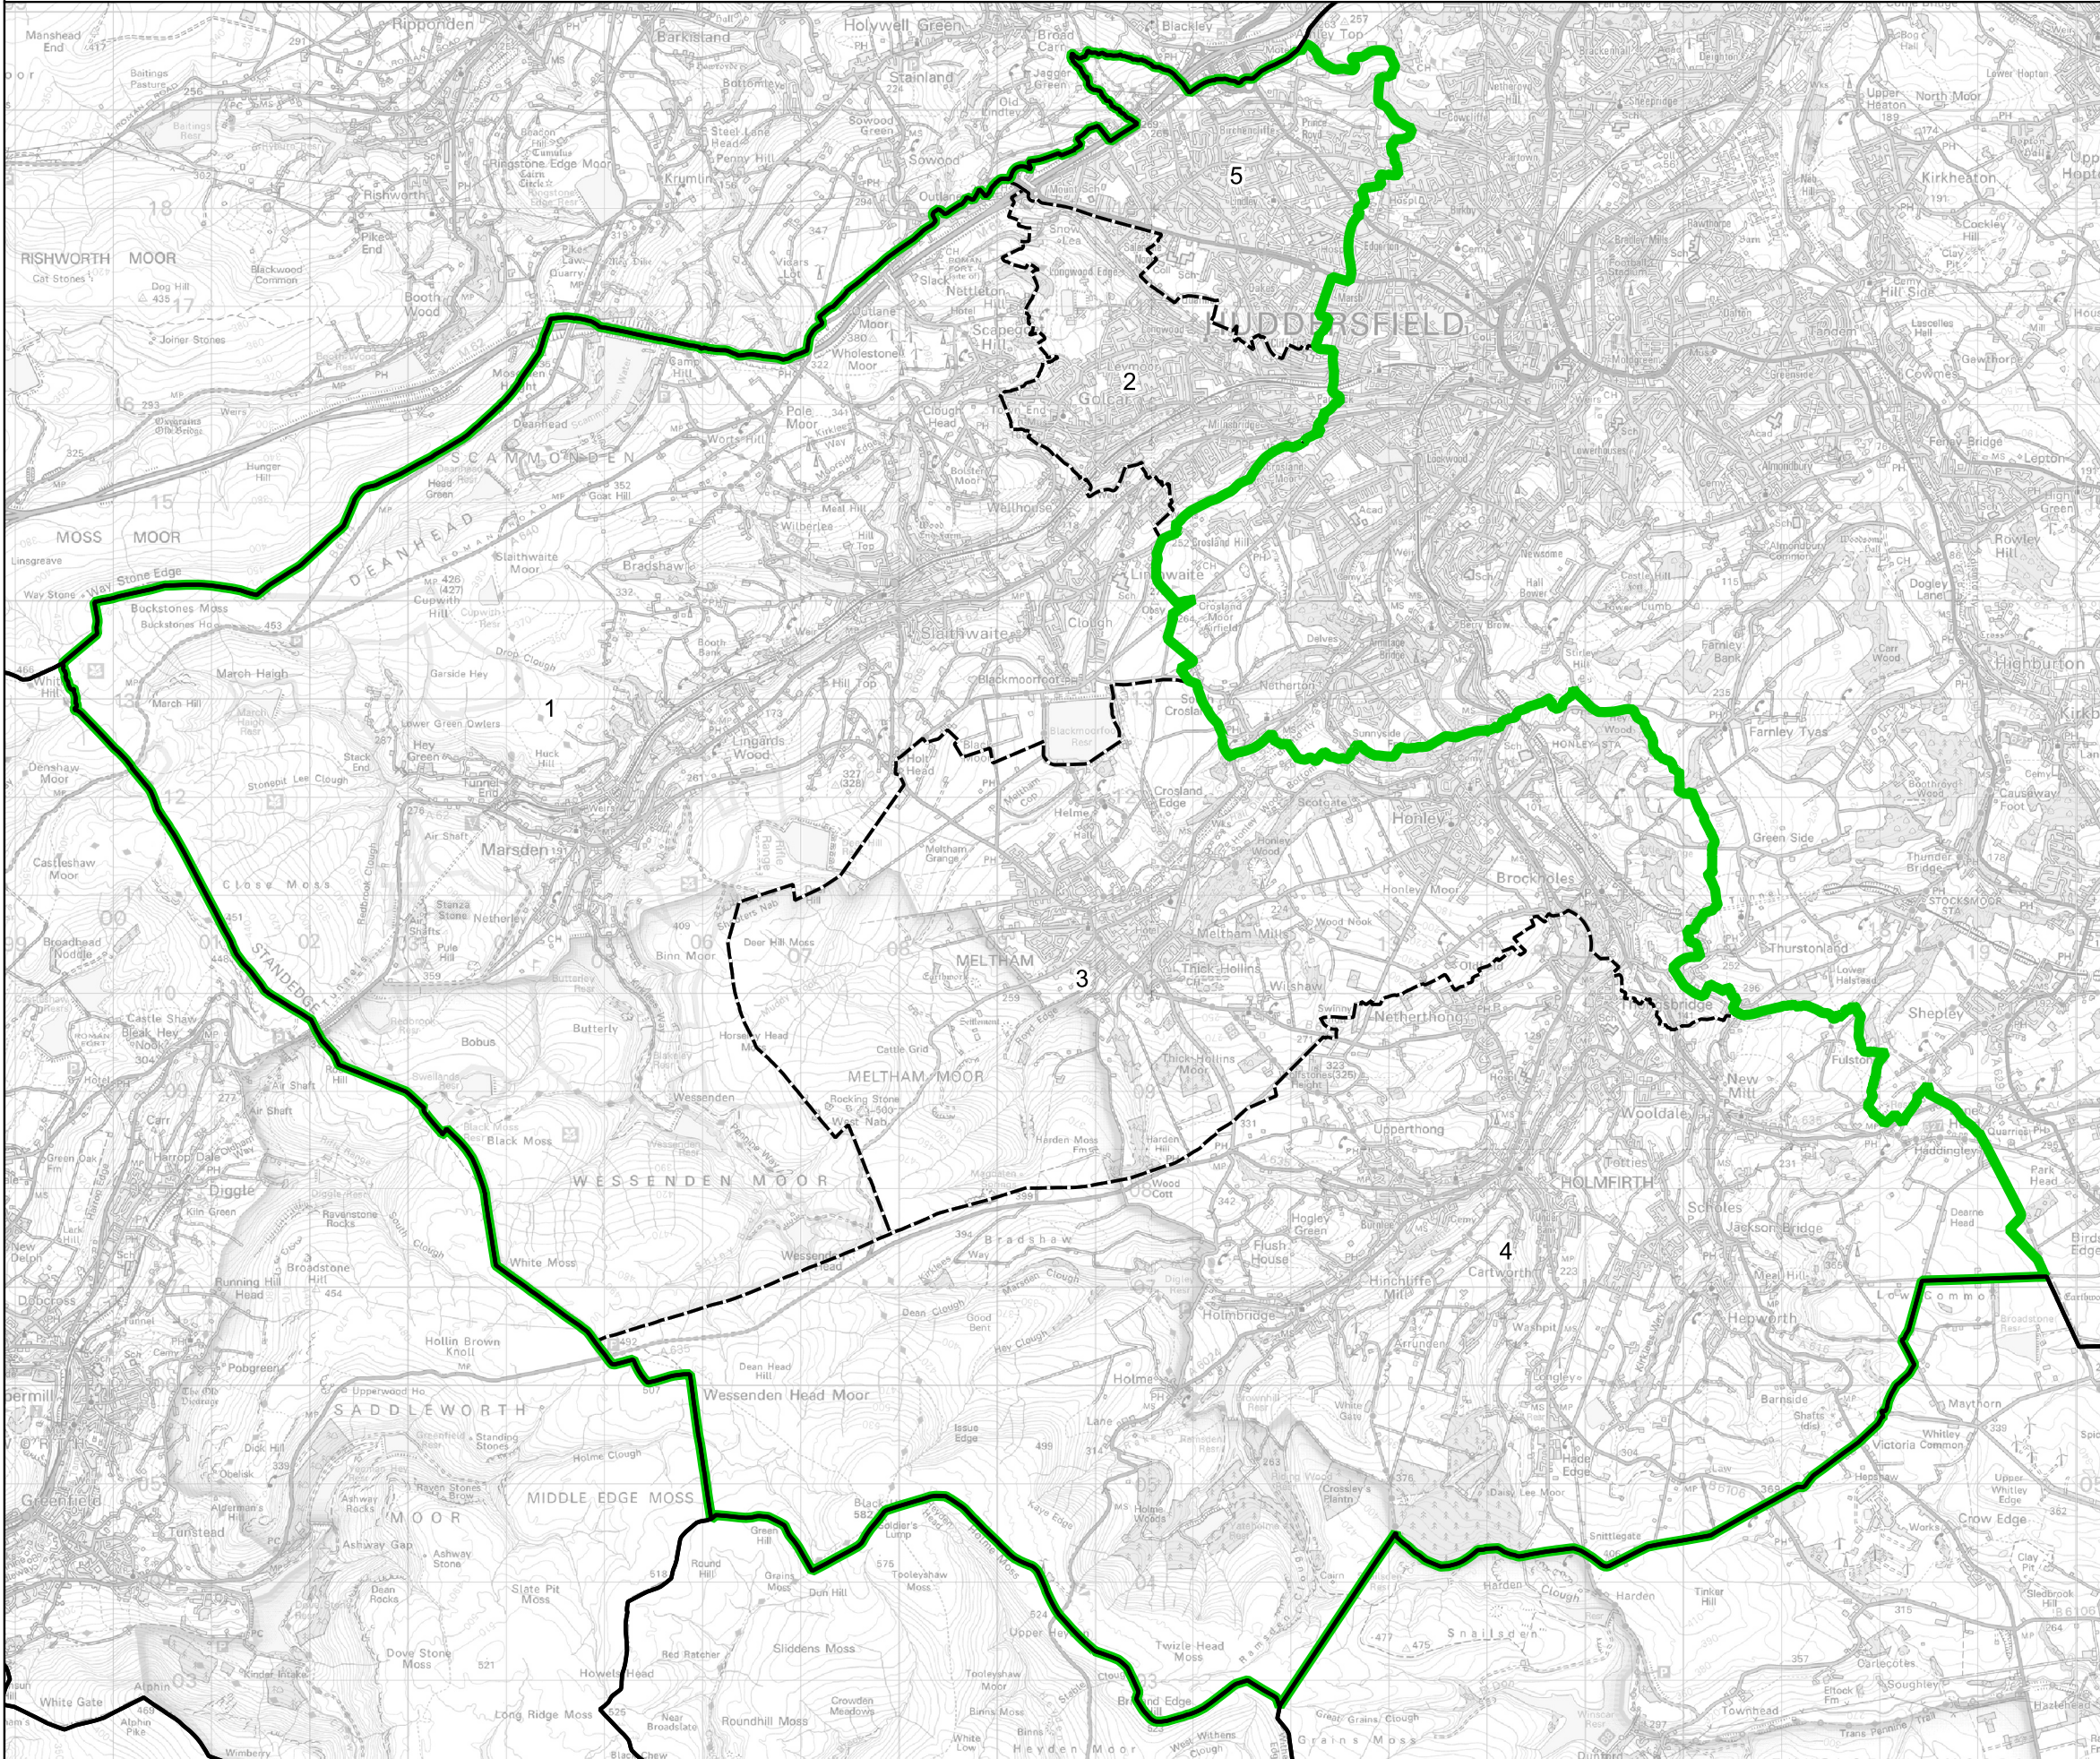

Boundary Commission for England - Final Recommendations for the Yorkshire and the Humber Region

Colne Valley County Constituency - Electorate 71,518

Wards:

- 1 Colne Valley
- 2 Golcar
- 3 Holme Valley North
- 4 Holme Valley South
- 5 Lindley

 Constituency

 Local Authorities

 Wards

0 1 2 km

© Crown copyright and database rights 2023 OS 100018289. You are permitted to use this data solely to enable you to respond to, or interact with, the organisation that provided you with the data. You are not permitted to copy, sub-licence, distribute or sell any of this data to third parties in any form. Third party rights to enforce the terms of this licence shall be reserved to OS.

Colne Valley County Constituency