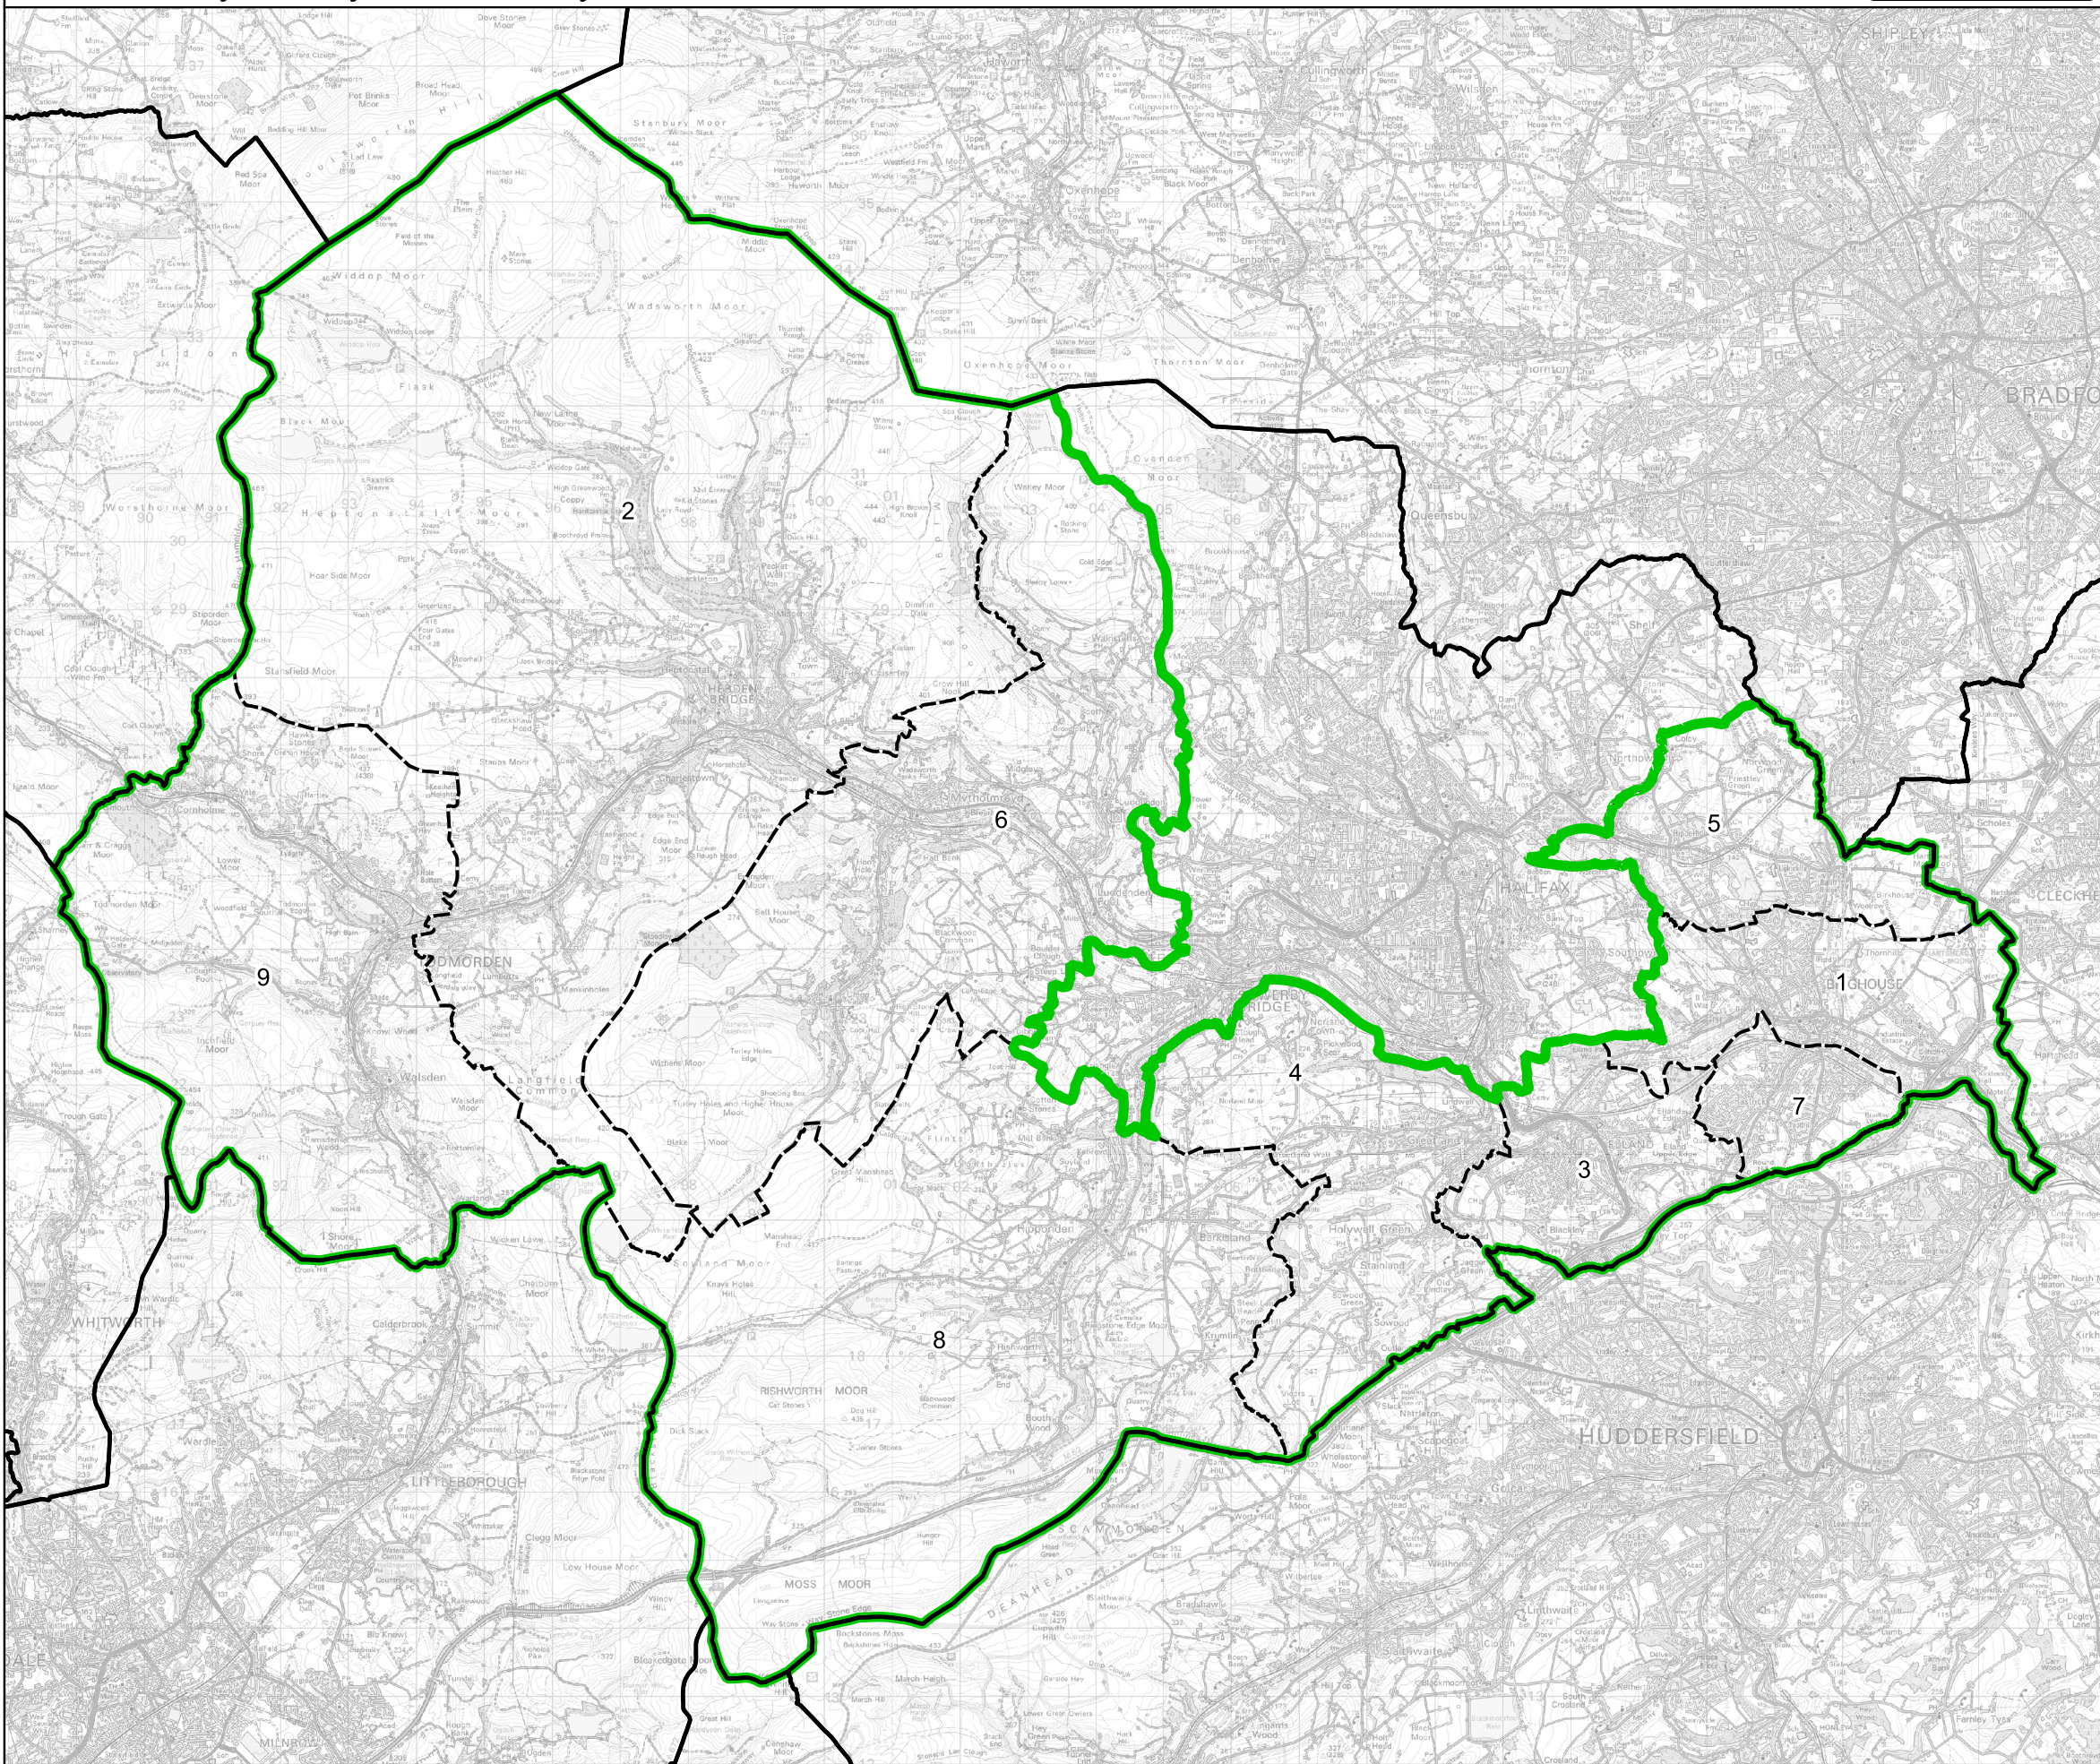

Boundary Commission for England - Final Recommendations for the Yorkshire and the Humber Region

Calder Valley County Constituency - Electorate 75,987

Wards:

- 1 Brighouse
- 2 Calder
- 3 Elland
- 4 Greetland and Stainland
- 5 Hipperholme and Lightcliffe
- 6 Luddendenfoot
- 7 Rastrick
- 8 Ryburn (Part)
- 9 Todmorden

 Constituency
 Local Authorities
 Wards

0 1 2 km 

© Crown copyright and database rights 2023 OS 100018289. You are permitted to use this data solely to enable you to respond to, or interact with, the organisation that provided you with the data. You are not permitted to copy, sub-licence, distribute or sell any of this data to third parties in any form. Third party rights to enforce the terms of this licence shall be reserved to OS.

Calder Valley County Constituency