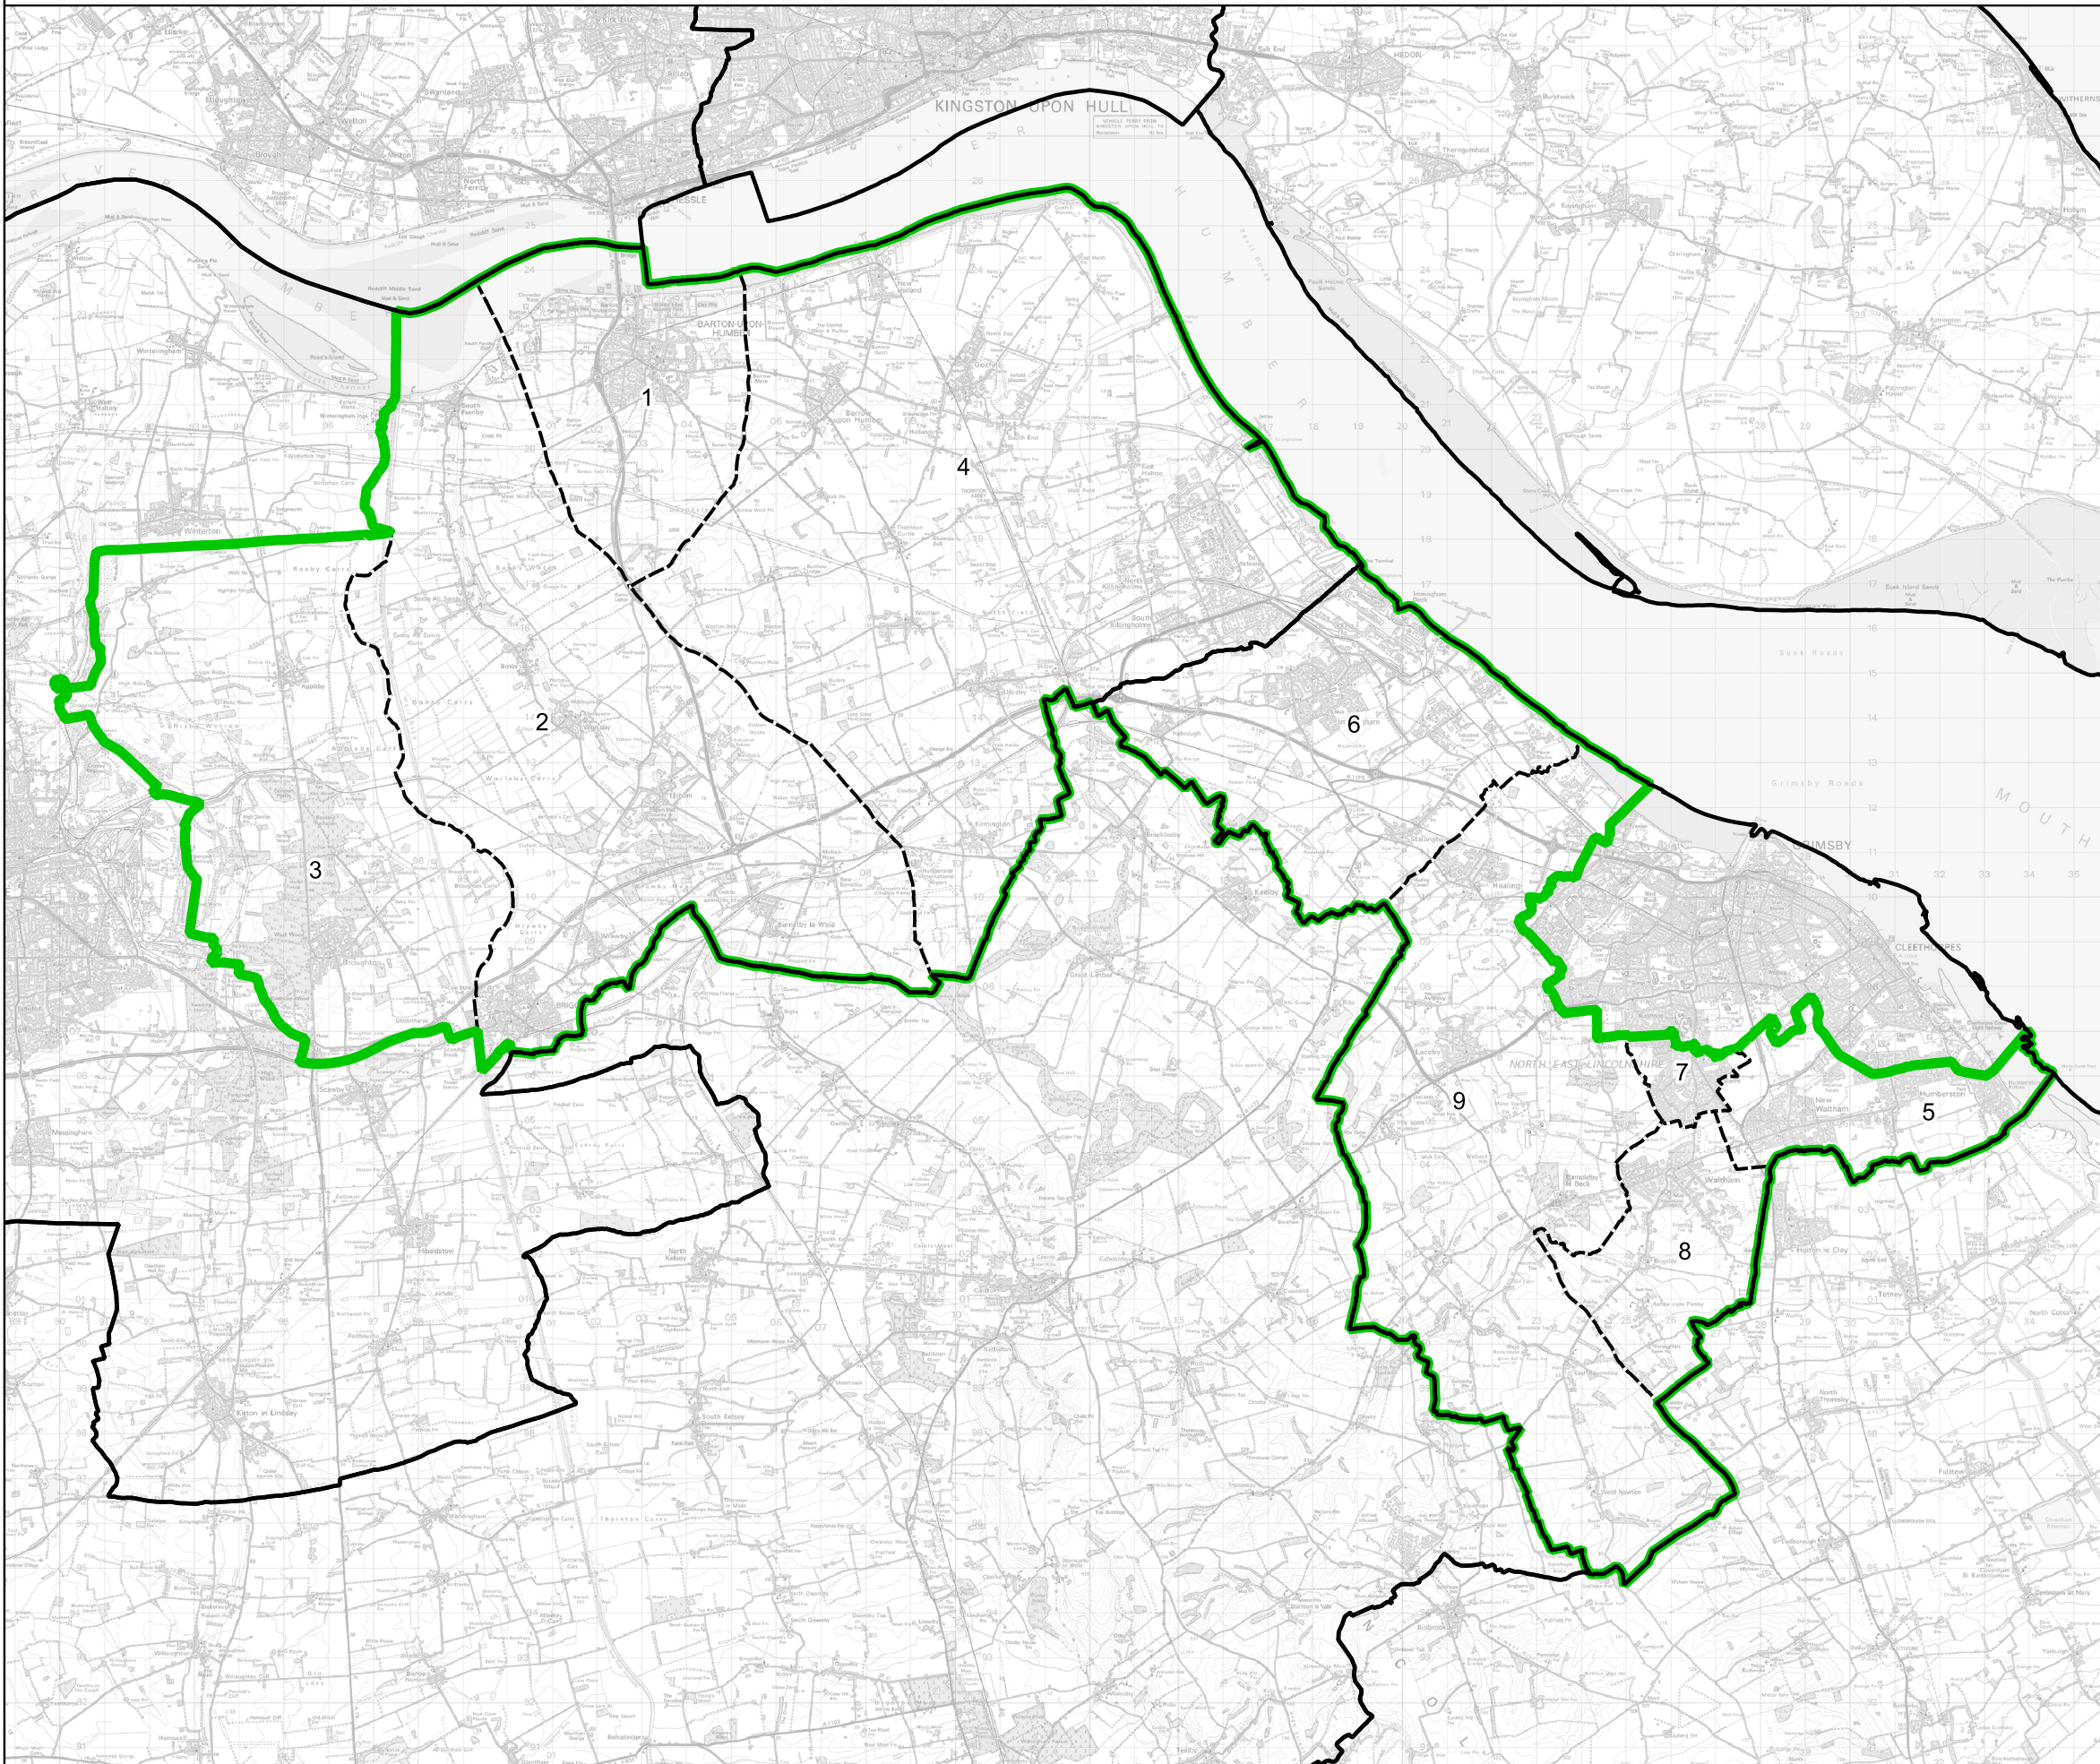

Wards:

- 1 Barton
- 2 Brigg and Wolds
- 3 Broughton and Appleby
- 4 Ferry
- 5 Humberston and New Waltham
- 6 Immingham
- 7 Scartho
- 8 Waltham
- 9 Wolds

 Constituency

 Local Authorities

 Wards

0 2 4 km

© Crown copyright and database rights 2023 OS 100018289. You are permitted to use this data solely to enable you to respond to, or interact with, the organisation that provided you with the data. You are not permitted to copy, sub-licence, distribute or sell any of this data to third parties in any form. Third party rights to enforce the terms of this licence shall be reserved to OS.

Brigg and Immingham County Constituency