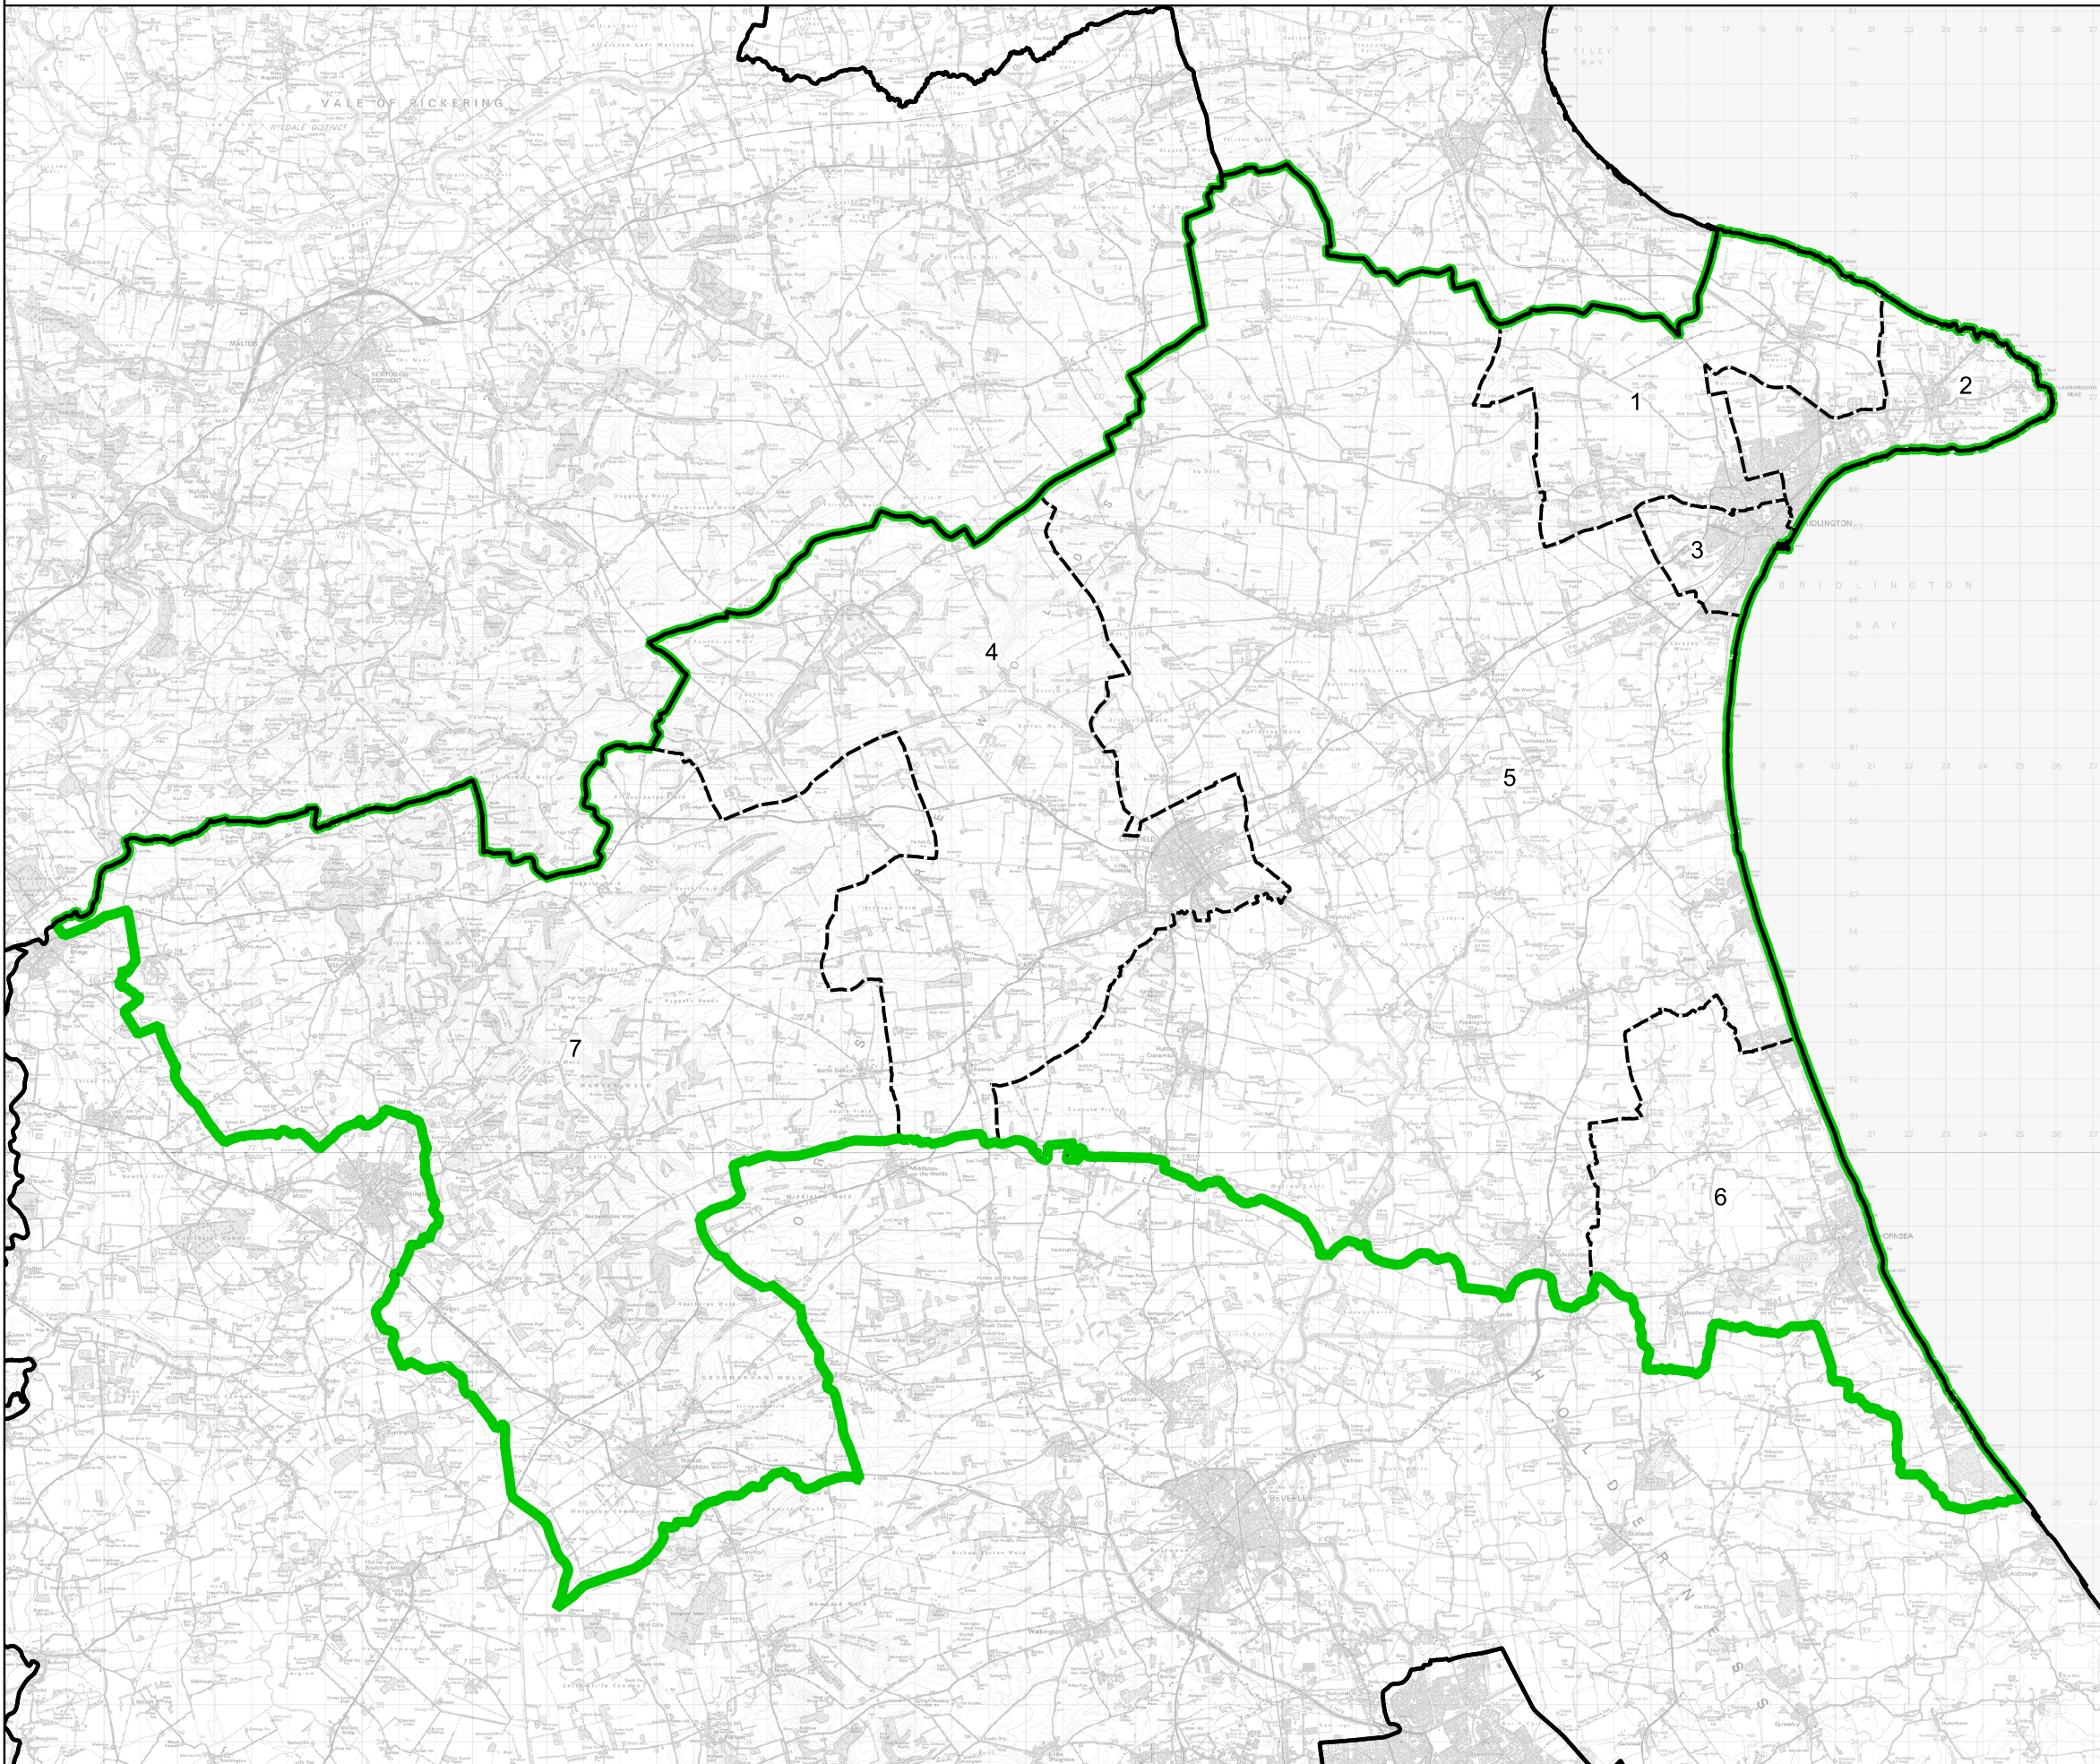

Wards:

- 1 Bridlington Central and Old Town
- 2 Bridlington North
- 3 Bridlington South
- 4 Driffield and Rural
- 5 East Wolds and Coastal
- 6 North Holderness
- 7 Wolds Weighton (Part)

- Constituency
- Local Authorities
- Wards

0 2 4 km

N

© Crown copyright and database rights 2023 OS 100018289. You are permitted to use this data solely to enable you to respond to, or interact with, the organisation that provided you with the data. You are not permitted to copy, sub-licence, distribute or sell any of this data to third parties in any form. Third party rights to enforce the terms of this licence shall be reserved to OS.