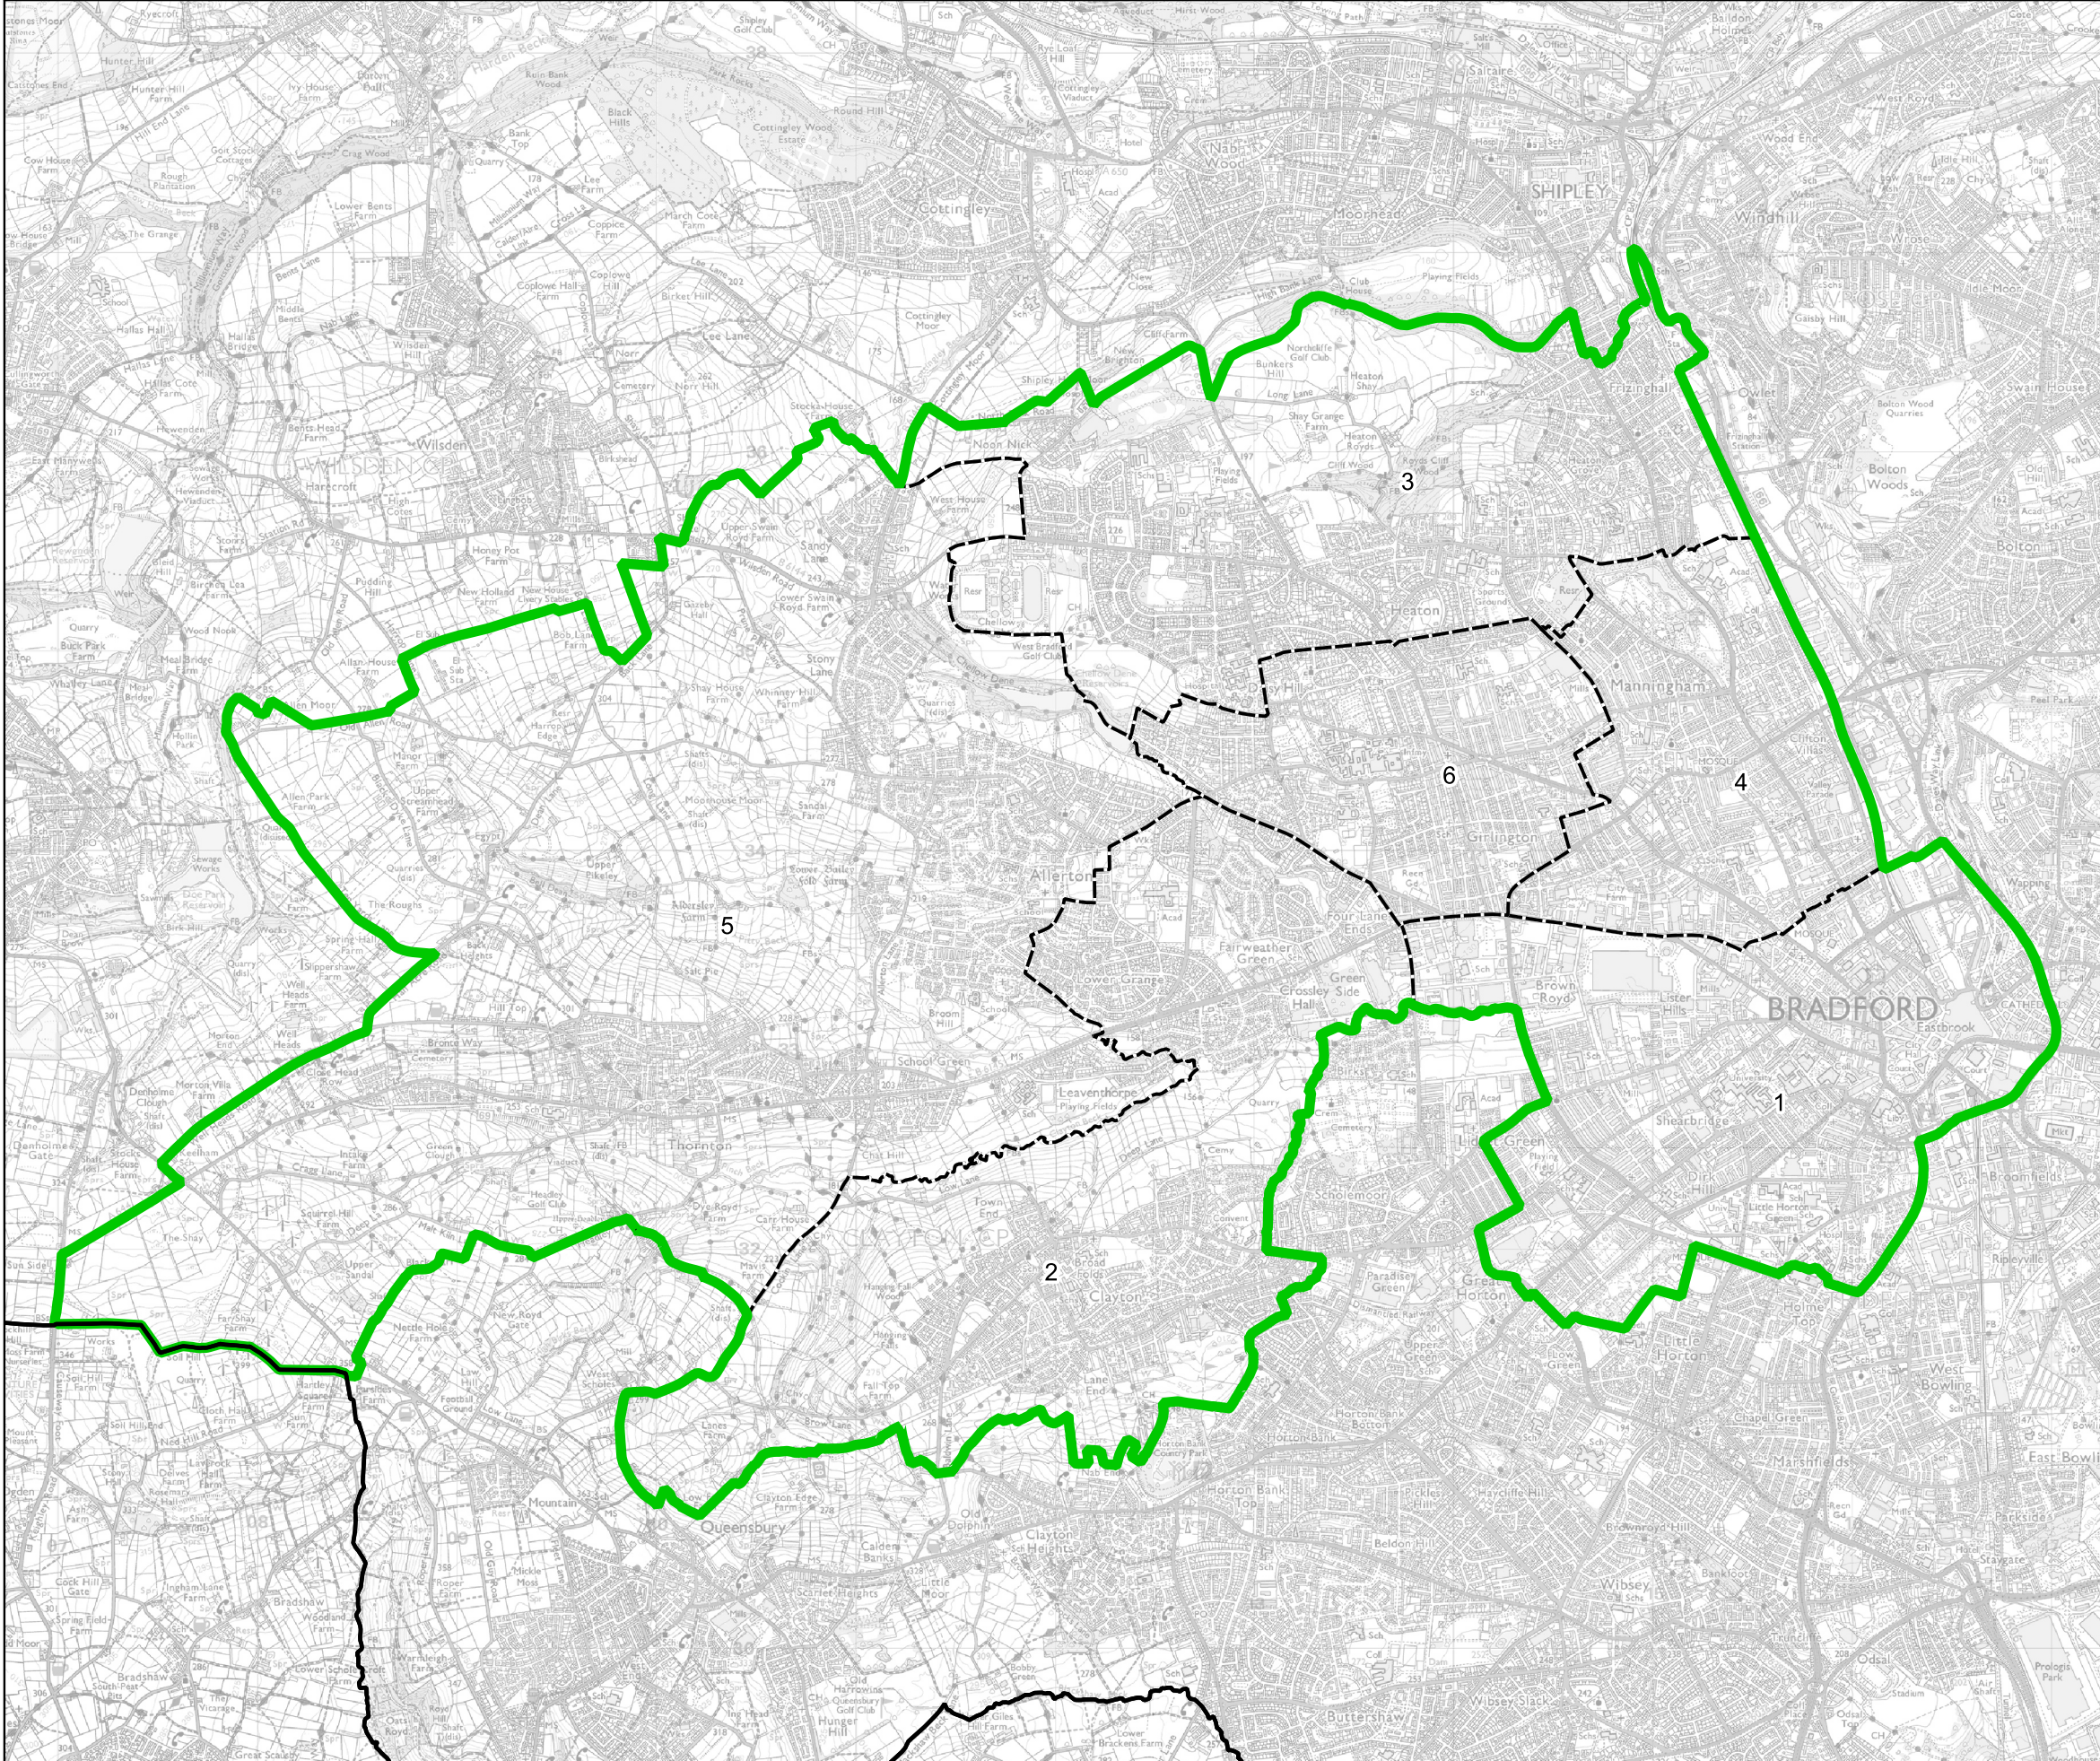

Boundary Commission for England - Final Recommendations for the Yorkshire and the Humber Region

Bradford West Borough Constituency - Electorate 71,258

Wards:

- 1 City
- 2 Clayton and Fairweather Green
- 3 Heaton
- 4 Manningham
- 5 Thornton and Allerton
- 6 Toller

- Constituency
- Local Authorities
- Wards

0 0.5 1 km

© Crown copyright and database rights 2023 OS 100018289. You are permitted to use this data solely to enable you to respond to, or interact with, the organisation that provided you with the data. You are not permitted to copy, sub-licence, distribute or sell any of this data to third parties in any form. Third party rights to enforce the terms of this licence shall be reserved to OS.

Bradford West Borough Constituency